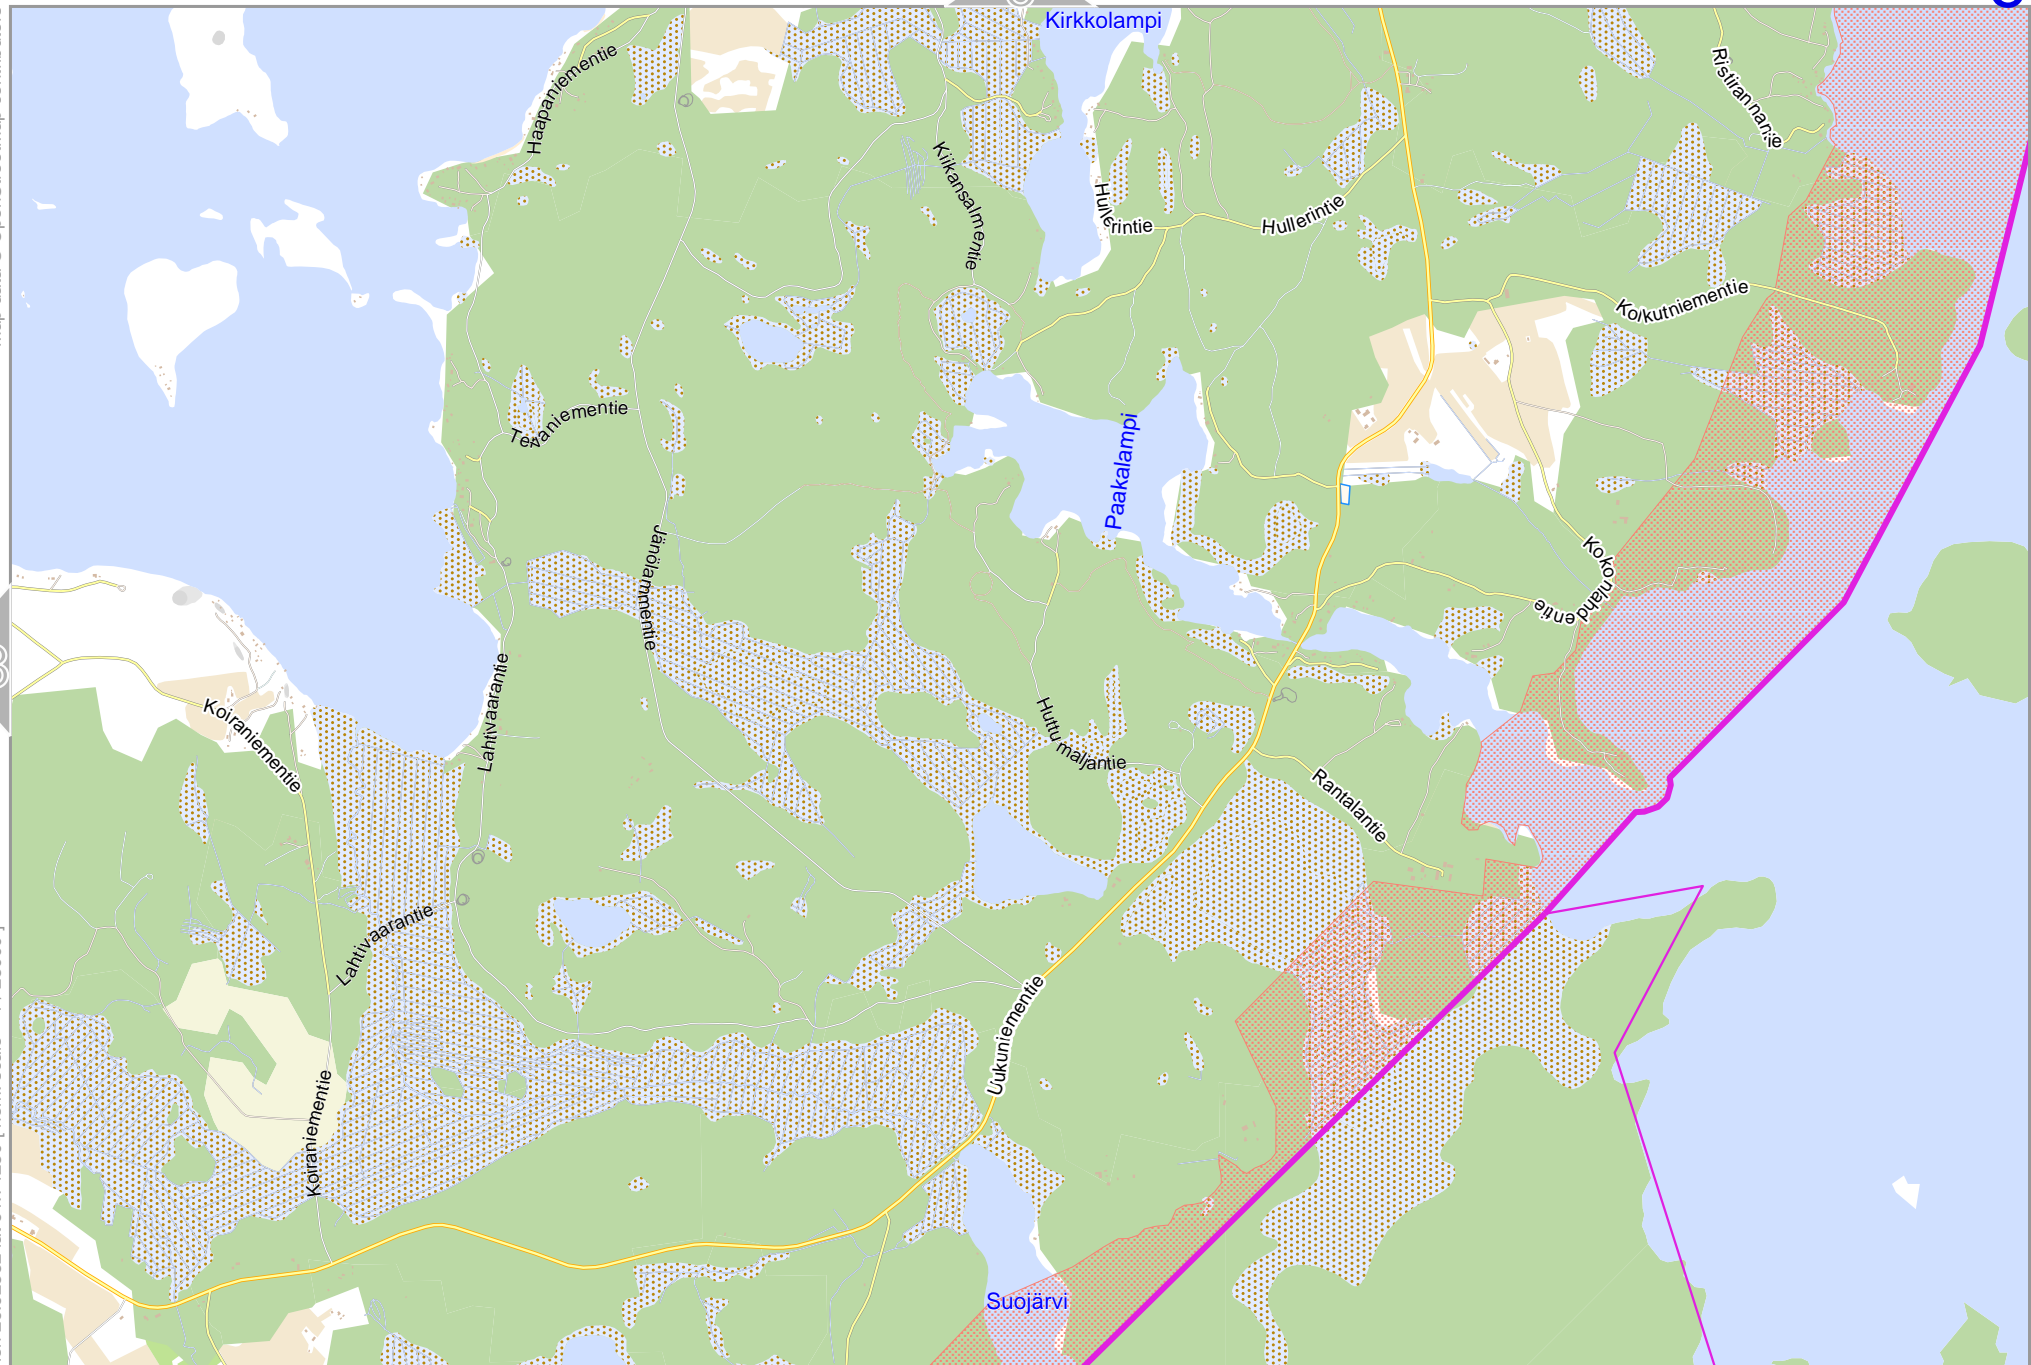

lon 29.92856 lat 61.78268

0 1000 m 2000 m

Papiniemi 50th Birthday

Map data © OpenStreetMap contributors

lon 29.92382 lat 61.74230 [nom. scale = 1 / 25000]

6

9

lon 30.05037 lat 61.78268