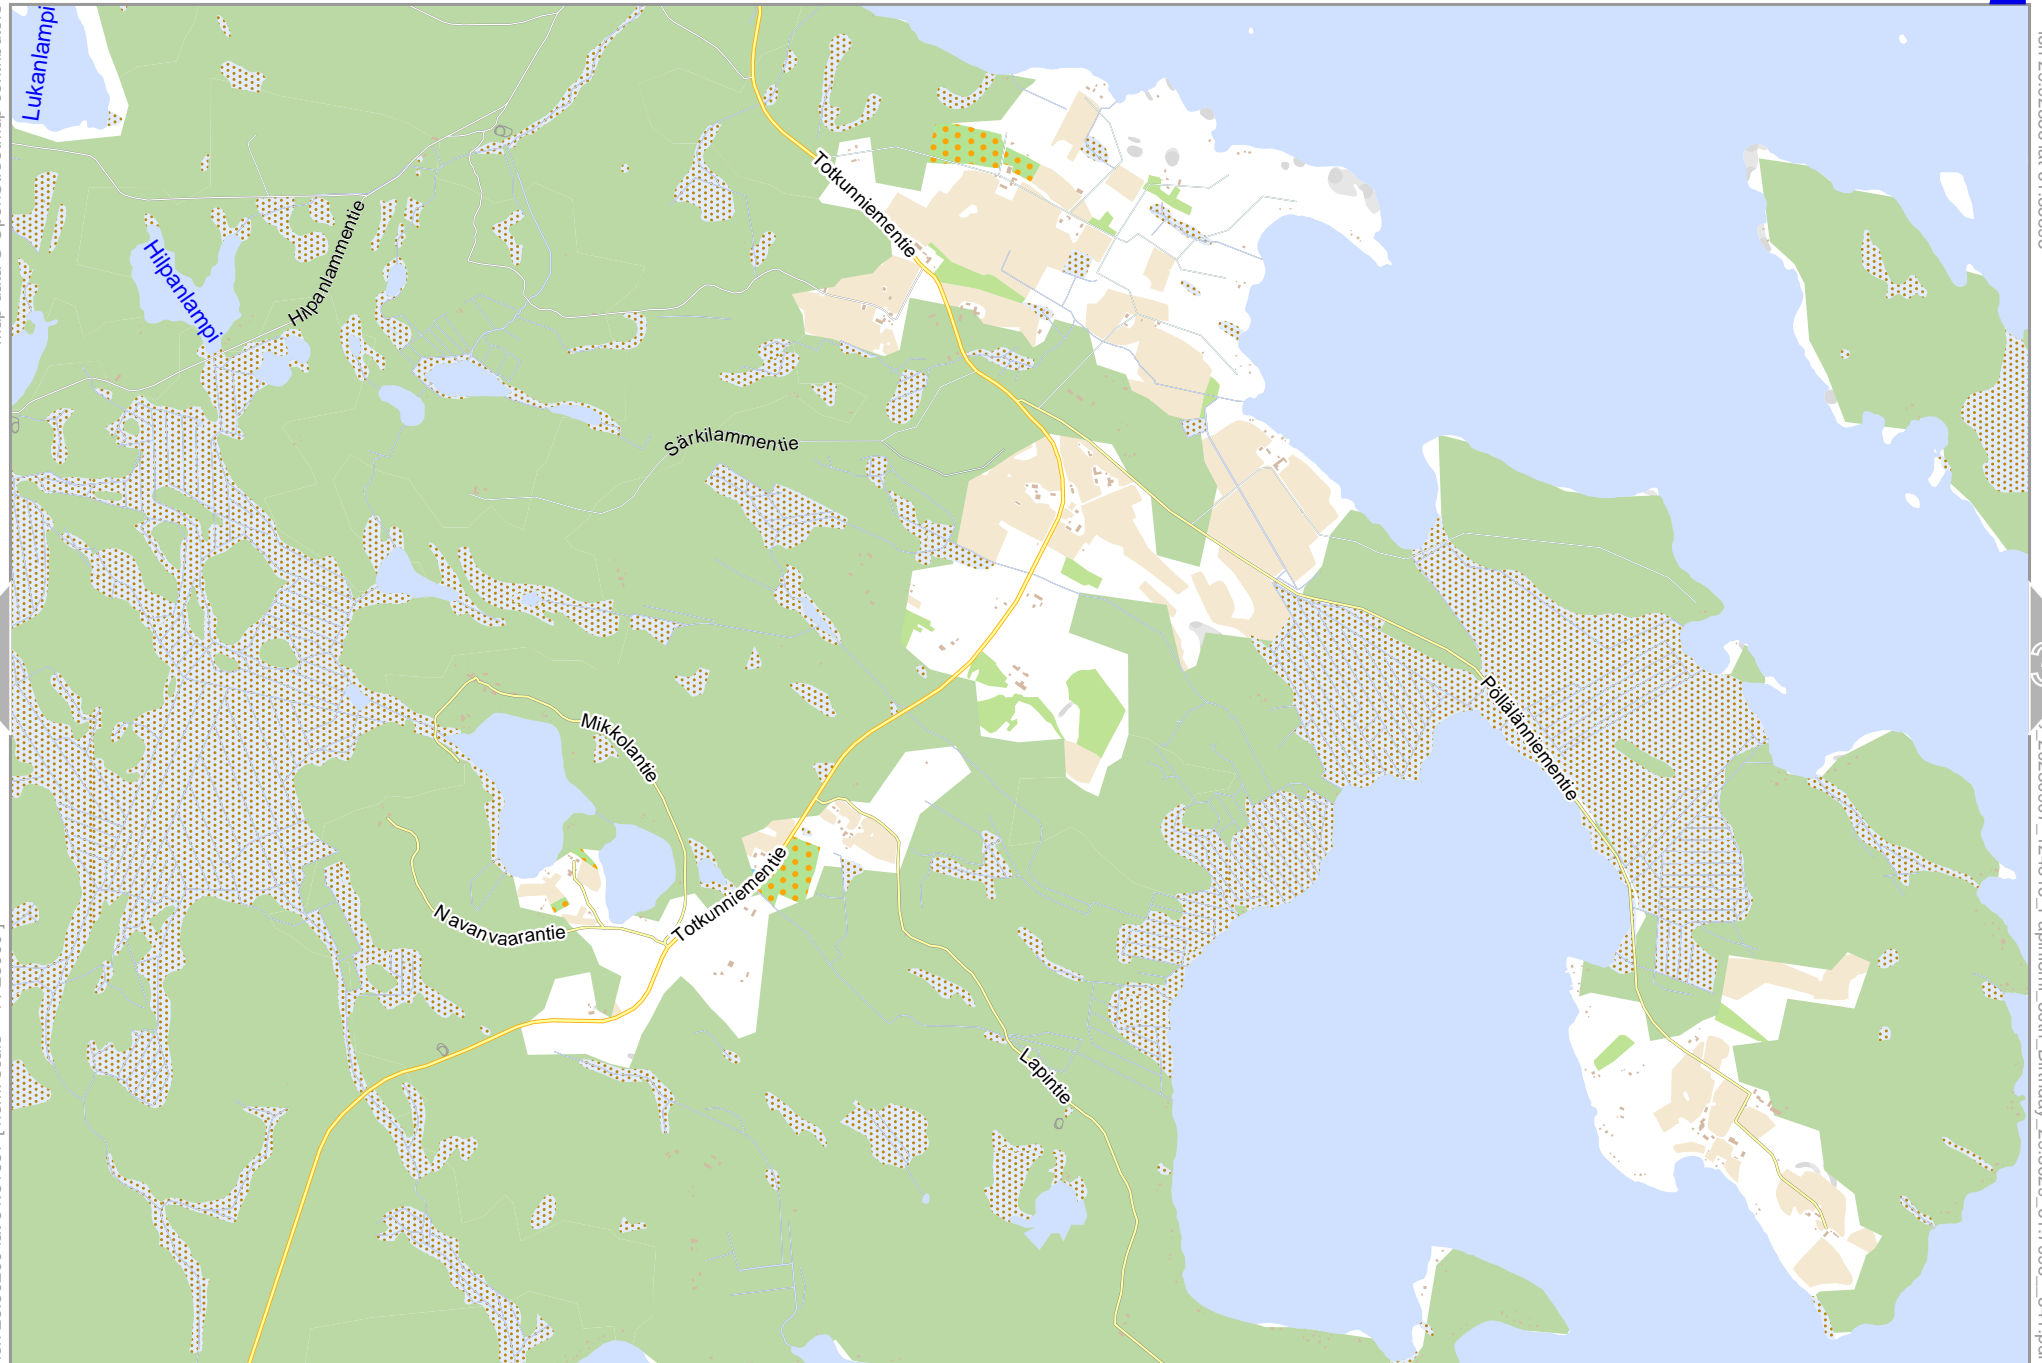

Papiniemi 50th Birthday

1

Map data © OpenStreetMap contributors

lon 29.68018 lat 61.81857 [nom. scale = 1 / 250000]

lon 29.80674 lat 61.85895

lon 29.20230907 - 124515_Papiniemi_50th_Birthday_29.8629_61.7995_341.pdf

2

0 1000 m 2000 m

4

Papiniemi 50th Birthday

Map data © OpenStreetMap contributors

lon 29.92856 lat 61.85895

lon 29.80200 lat 61.81857 [nom. scale = 1 / 25000]

lon 29.80200 lat 61.81857 [nom. scale = 1 / 25000]

1

3

0 1000 m 2000 m

5

Papiniemi 50th Birthday

Map data © OpenStreetMap contributors

lon 29.92382 lat 61.81857 [nom. scale = 1 / 25000]

lon 30.05037 lat 61.85895

pdfmap_20230907_124515_Papiniemi_50th_Birthday_29.8629_61.7995_341.pdf

2

6

0 1000 m 2000 m

Papiniemi 50th Birthday

Map data © OpenStreetMap contributors

lon 29.68018 lat 61.78044 [nom. scale = 1 / 25000]

lon 29.80674 lat 61.82082