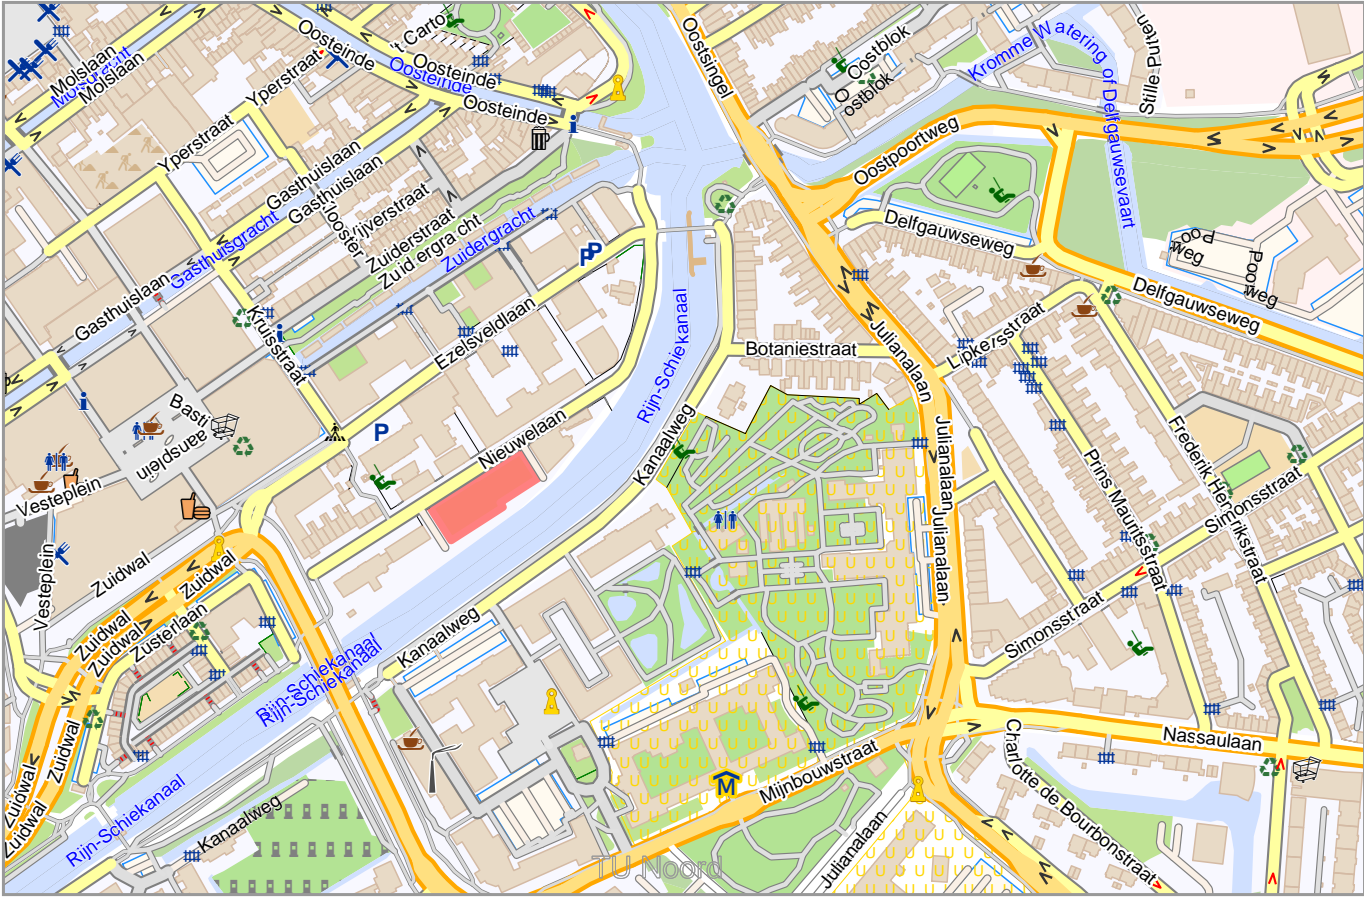

Map data © OpenStreetMap contributors

[lon 4.36262 lat 52.00633 | nom. scale = 1 / 50000

lon 4.37572 lat 52.00483 | map 20230905_152332 Hortus_Botanicus_15000_4.36916_52.0089_338.pdf