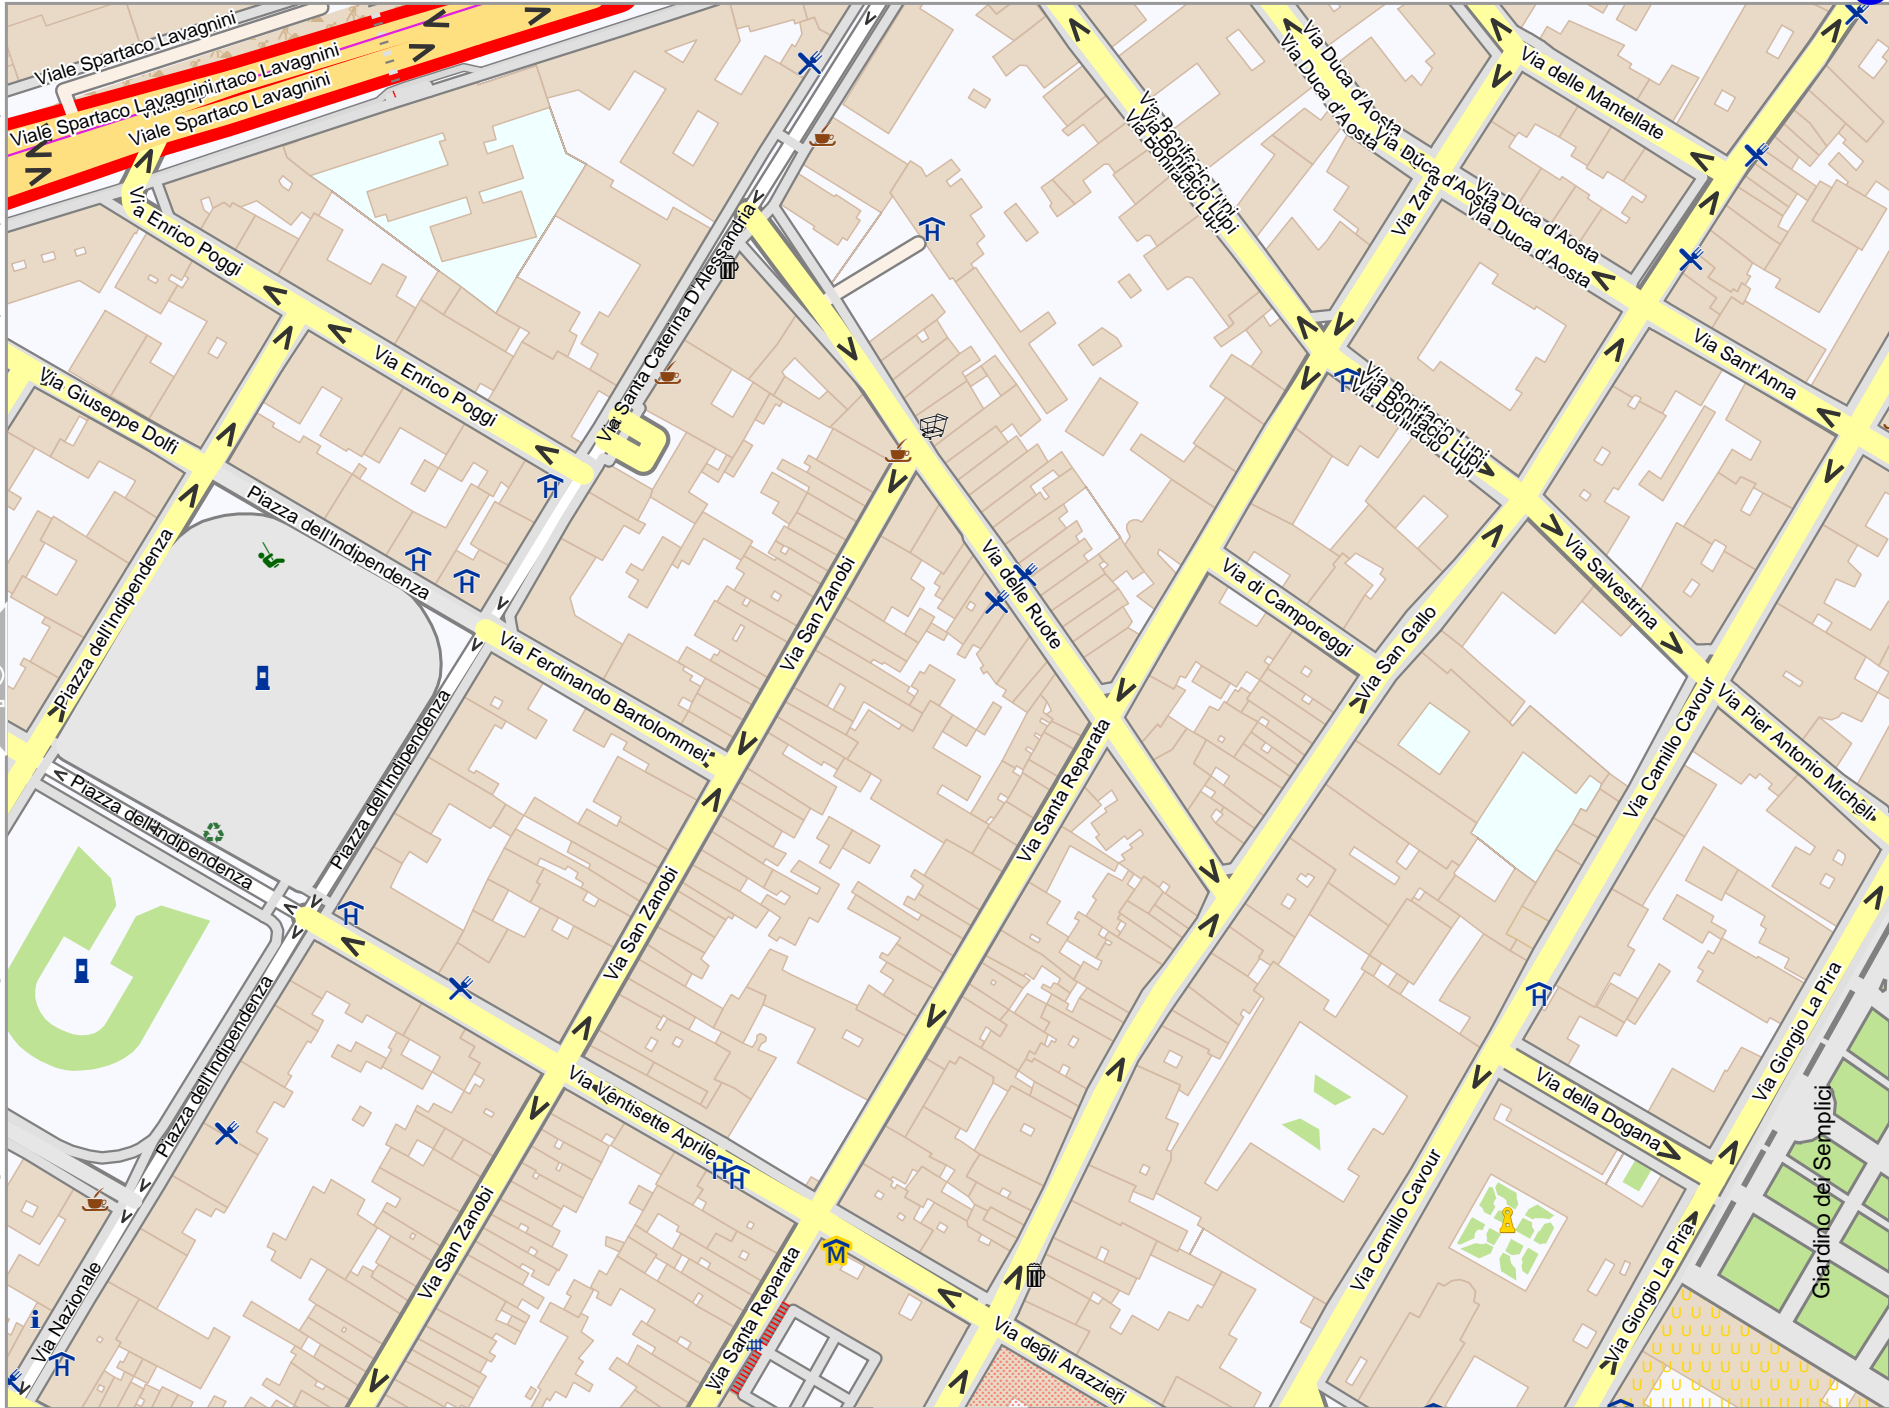

Florence

lon 11.27581 lat 43.78242

Map data © OpenStreetMap contributors

lon 11.24576 lat 43.76636
[nom. scale = 1 / 10000]

pdfmap 20230903 213405 Florence -11.2606 43.7742 516.pdf

Florence

Map data © OpenStreetMap contributors

lon 11.24576 lat 43.77824 [nom. scale = 1 / 2500]

lon 11.25350 lat 43.78242

pdfmap_20230903_213405_Florence_11.2606_43.7742_518.pdf

0 100 m 200 m

6

Florence

Map data © OpenStreetMap contributors

lon 11.26094 lat 43.78242

pdfmap_20230903_213405_Florence_11.2606_43.7742_518.pdf

lon 11.25319 lat 43.77824 [nom. scale = 1 / 2500]

0 100 m 200 m

Florence

Map data © OpenStreetMap contributors

lon 11.26063 lat 43.77824 [nom. scale = 1 / 2500]

lon 11.26937 lat 43.78242

pdfmap_20230903_213405_Florence_11.2606_43.7742_518.pdf

0 100 m 200 m

Florence

3

Map data © OpenStreetMap contributors

lon 11.26094 lat 43.77846

lon 11.25319 lat 43.77428 [nom. scale = 1 / 2500]