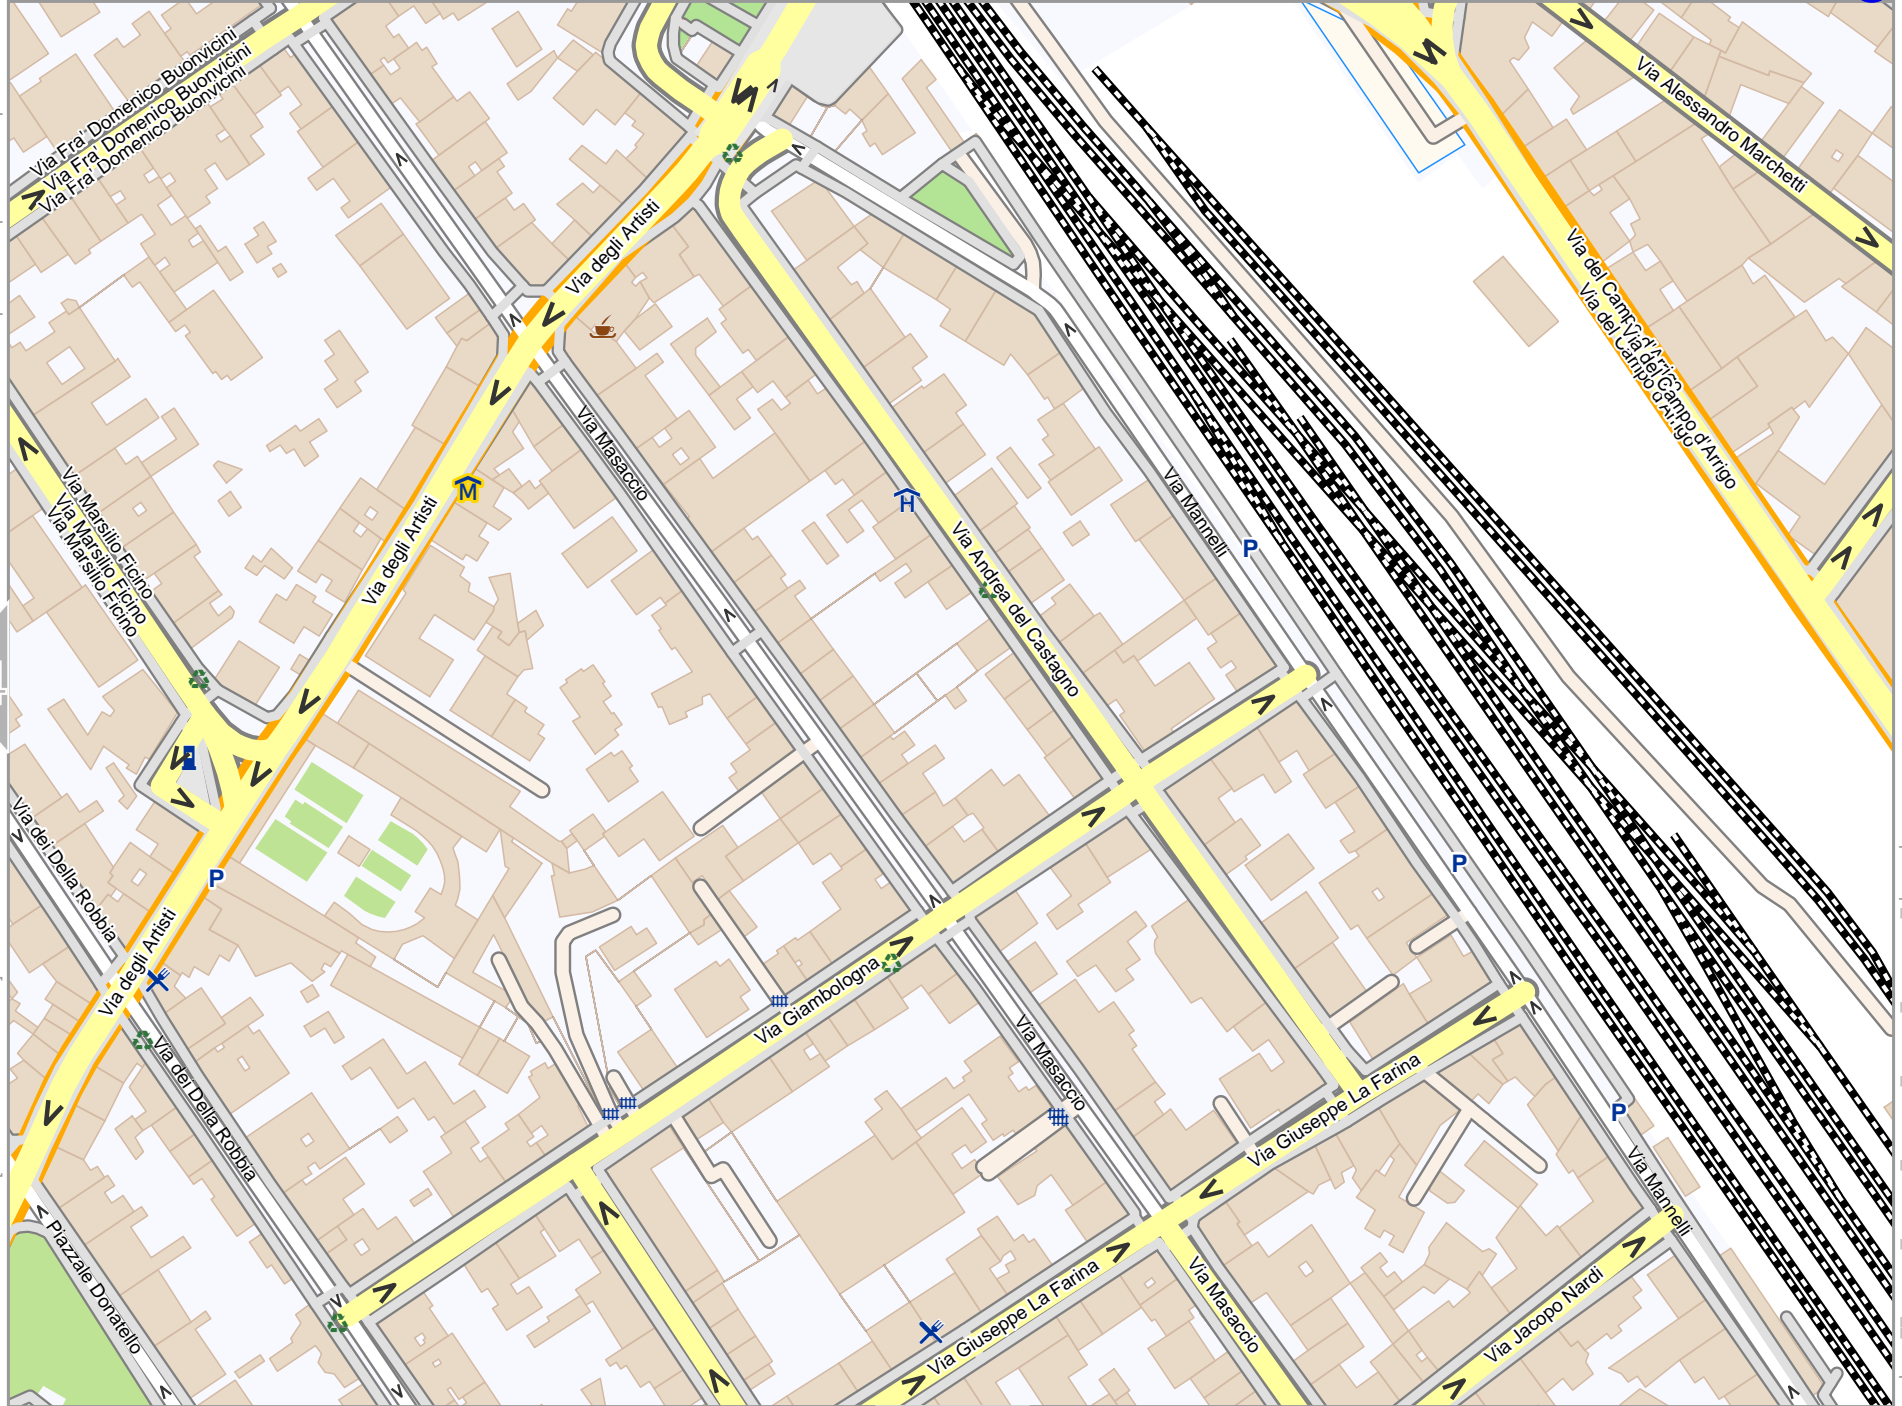

lon 11.24576 lat 43.77824 [nom. scale = 1 / 2500]

lon 11.25350 lat 43.78242

pdfmap_20230903_213405_Florence_11.2606_43.7742_518.pdf

0 100 m 200 m

6

Florence

Map data © OpenStreetMap contributors

lon 11.26094 lat 43.78242

pdfmap_20230903_213405_Florence_11.2606_43.7742_518.pdf

lon 11.25319 lat 43.77824 [nom. scale = 1 / 2500]

0 100 m 200 m

Florence

Map data © OpenStreetMap contributors

lon 11.26063 lat 43.77824 [nom. scale = 1 / 2500]

lon 11.26937 lat 43.78242

pdfmap_20230903_213405_Florence_11.2606_43.7742_518.pdf

0 100 m 200 m

Florence

3

Map data © OpenStreetMap contributors

lon 11.26094 lat 43.77846

lon 11.25319 lat 43.77428 [nom. scale = 1 / 2500]

10

12

lon 11.25319 lat 43.77032 [nom. scale = 1 / 2500]

pdfmap_20230903_213405_Florence_11.2606_43.7742_518.pdf

15

Florence

9

17