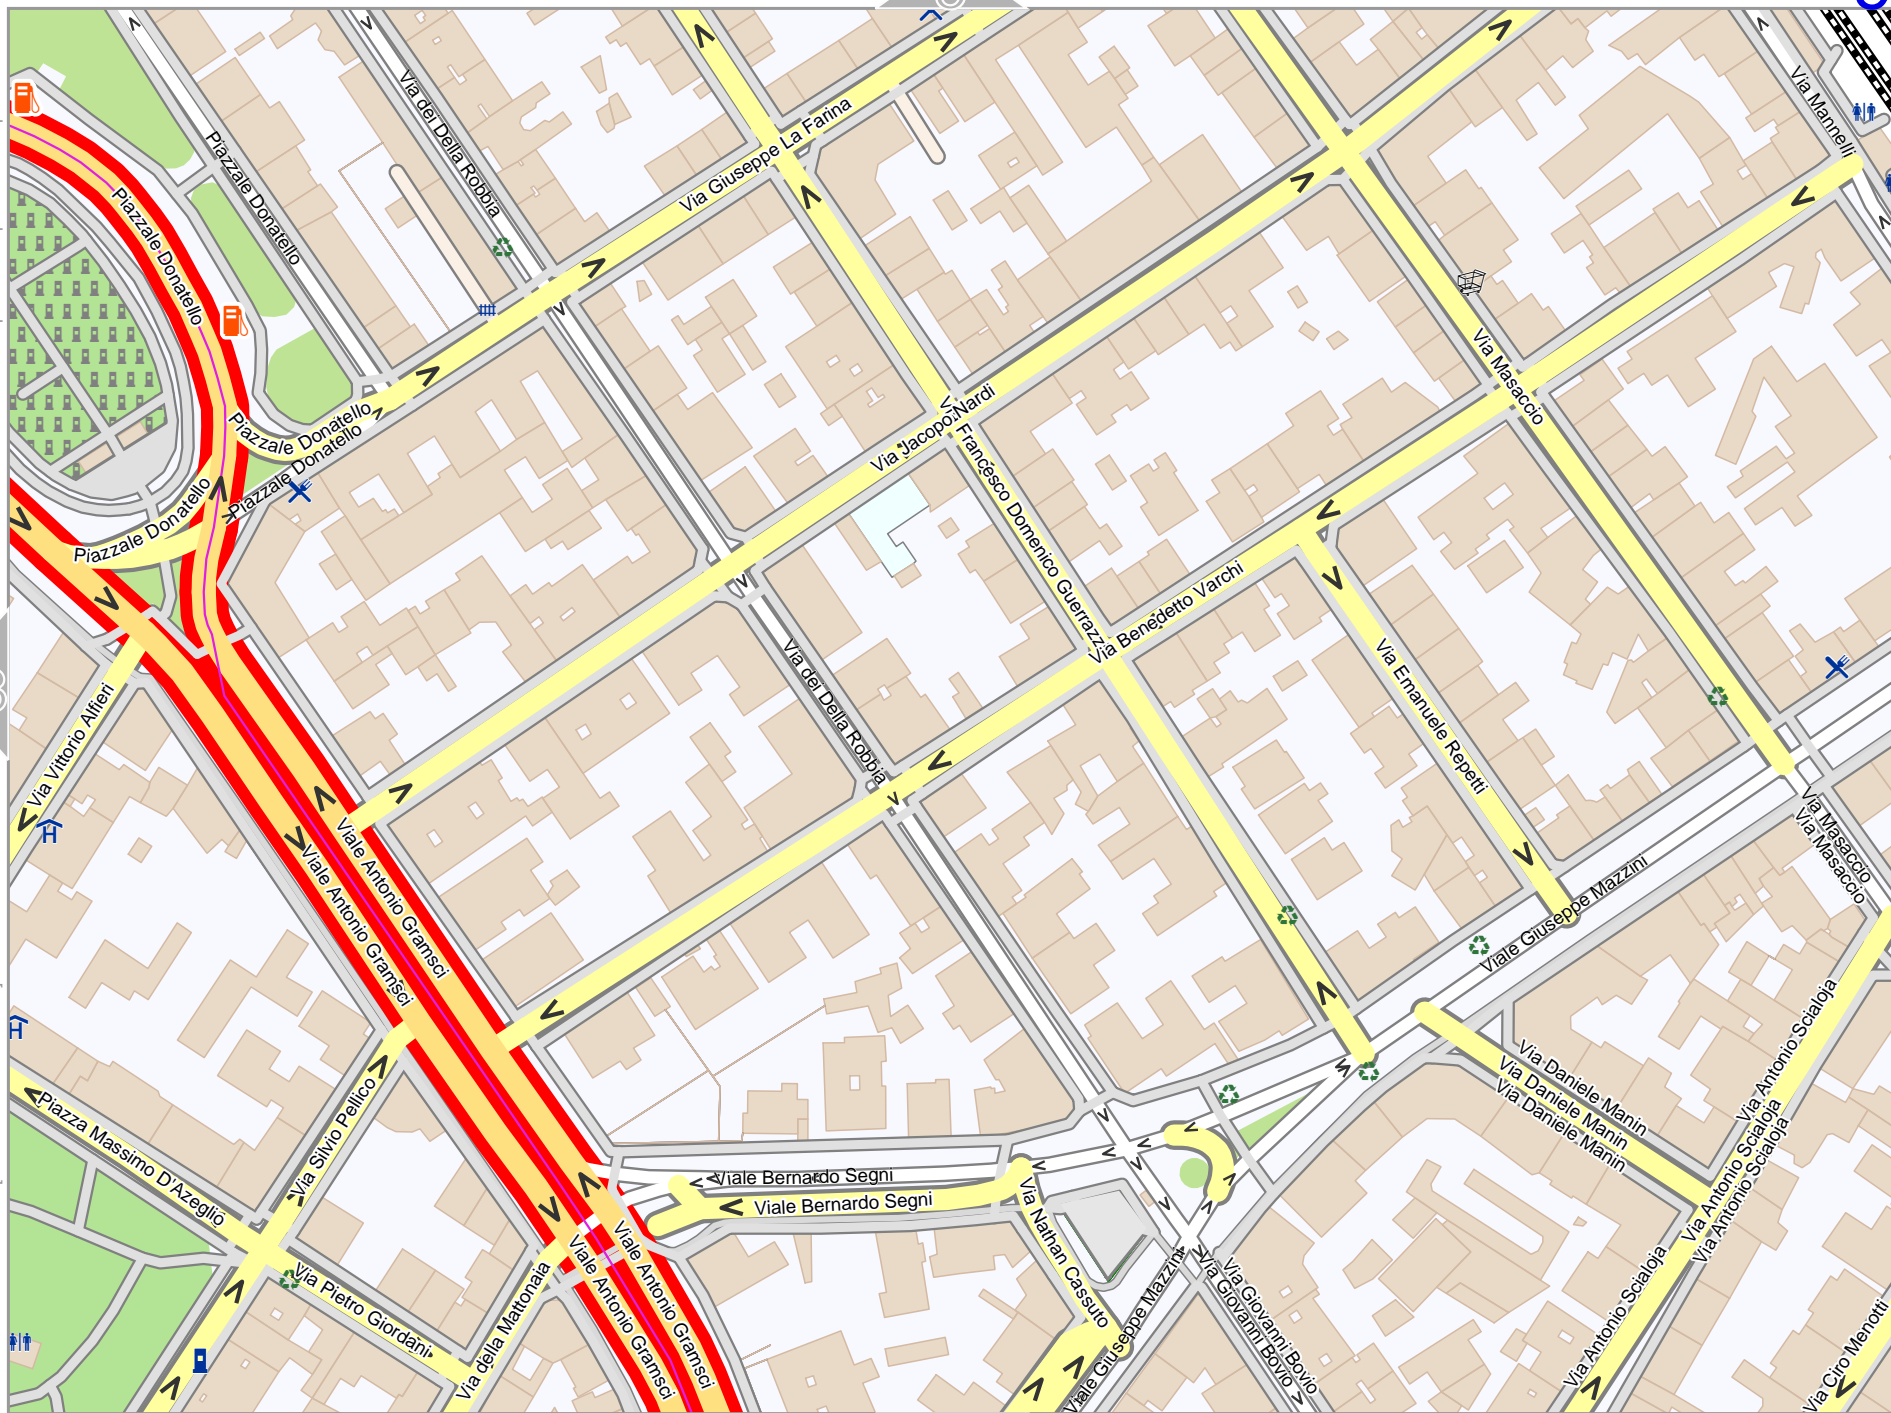

pdfmap_20230903_213405_Florence_11.2606_43.7742_518.pdf

0 100 m 200 m

11

Florence

Map data © OpenStreetMap contributors

lon 11.26806 lat 43.77428 [nom. scale = 1 / 2500]

Florence

Map data © OpenStreetMap contributors