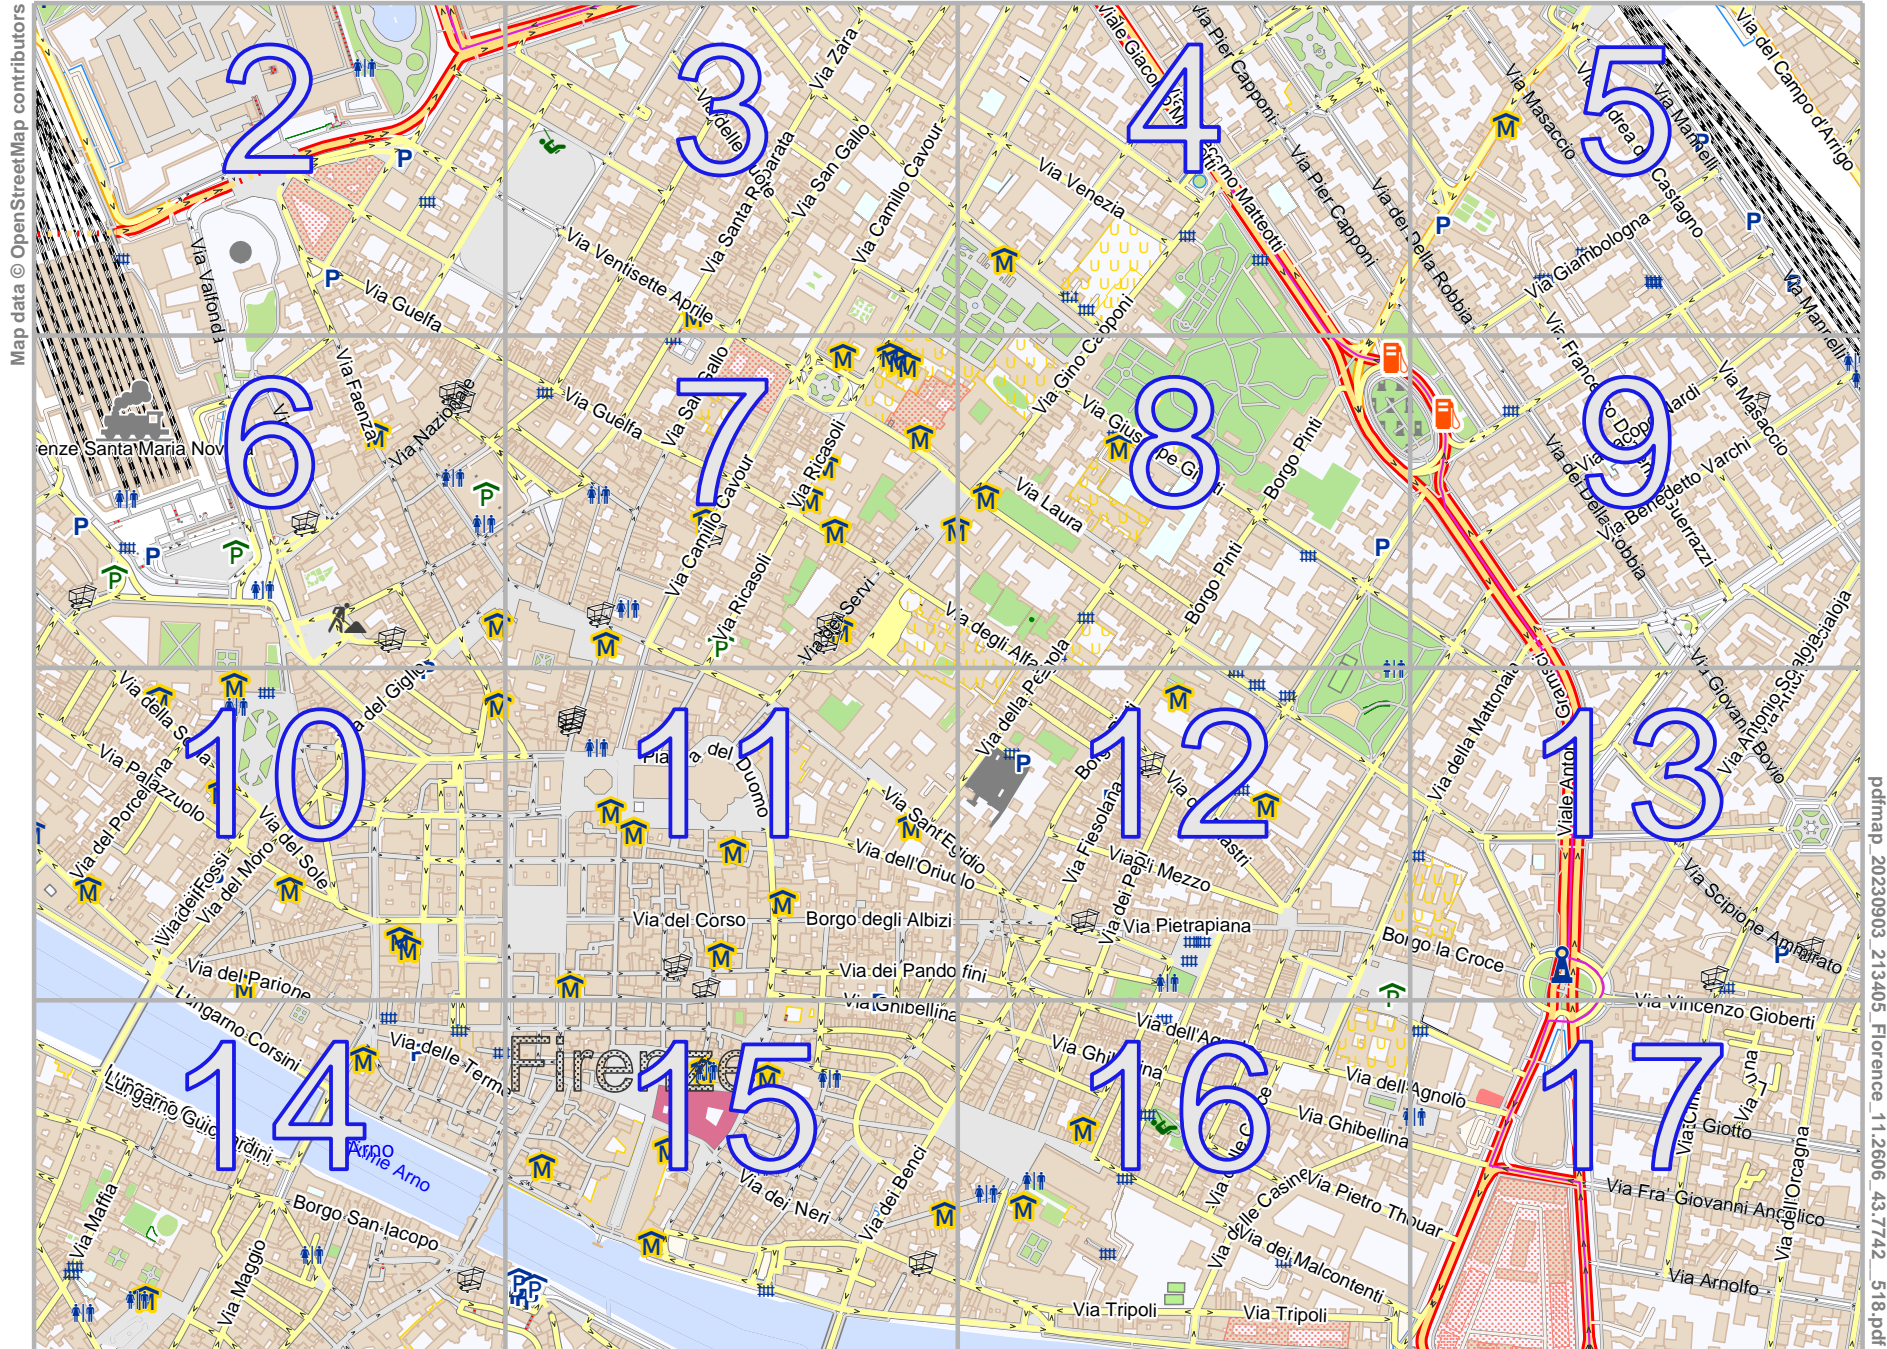

Florence

lon 11.27581 lat 43.78242

Map data © OpenStreetMap contributors

lon 11.24576 lat 43.76636
[nom. scale = 1 / 10000]

pdfmap 20230903 213405 Florence -11.2606 43.7742 516.pdf

Florence

Map data © OpenStreetMap contributors

lon 11.24576 lat 43.77824 [nom. scale = 1 / 2500]

lon 11.25350 lat 43.78242

pdfmap_20230903_213405_Florence_11.2606_43.7742_518.pdf

0 100 m 200 m

6

Florence

Map data © OpenStreetMap contributors

lon 11.26094 lat 43.78242

pdfmap_20230903_213405_Florence_11.2606_43.7742_518.pdf

lon 11.25319 lat 43.77824 [nom. scale = 1 / 2500]

0 100 m 200 m

Florence

Map data © OpenStreetMap contributors

lon 11.26063 lat 43.77824 [nom. scale = 1 / 2500]

12

Map data © OpenStreetMap contributors

lon 11.26806 lat 43.77032 [nom. scale = 1 / 2500]

lon 11.27581 lat 43.77450

pdfmap_20230903_213405_Florence_11.2606_43.7742_518.pdf

Florence

Map data © OpenStreetMap contributors