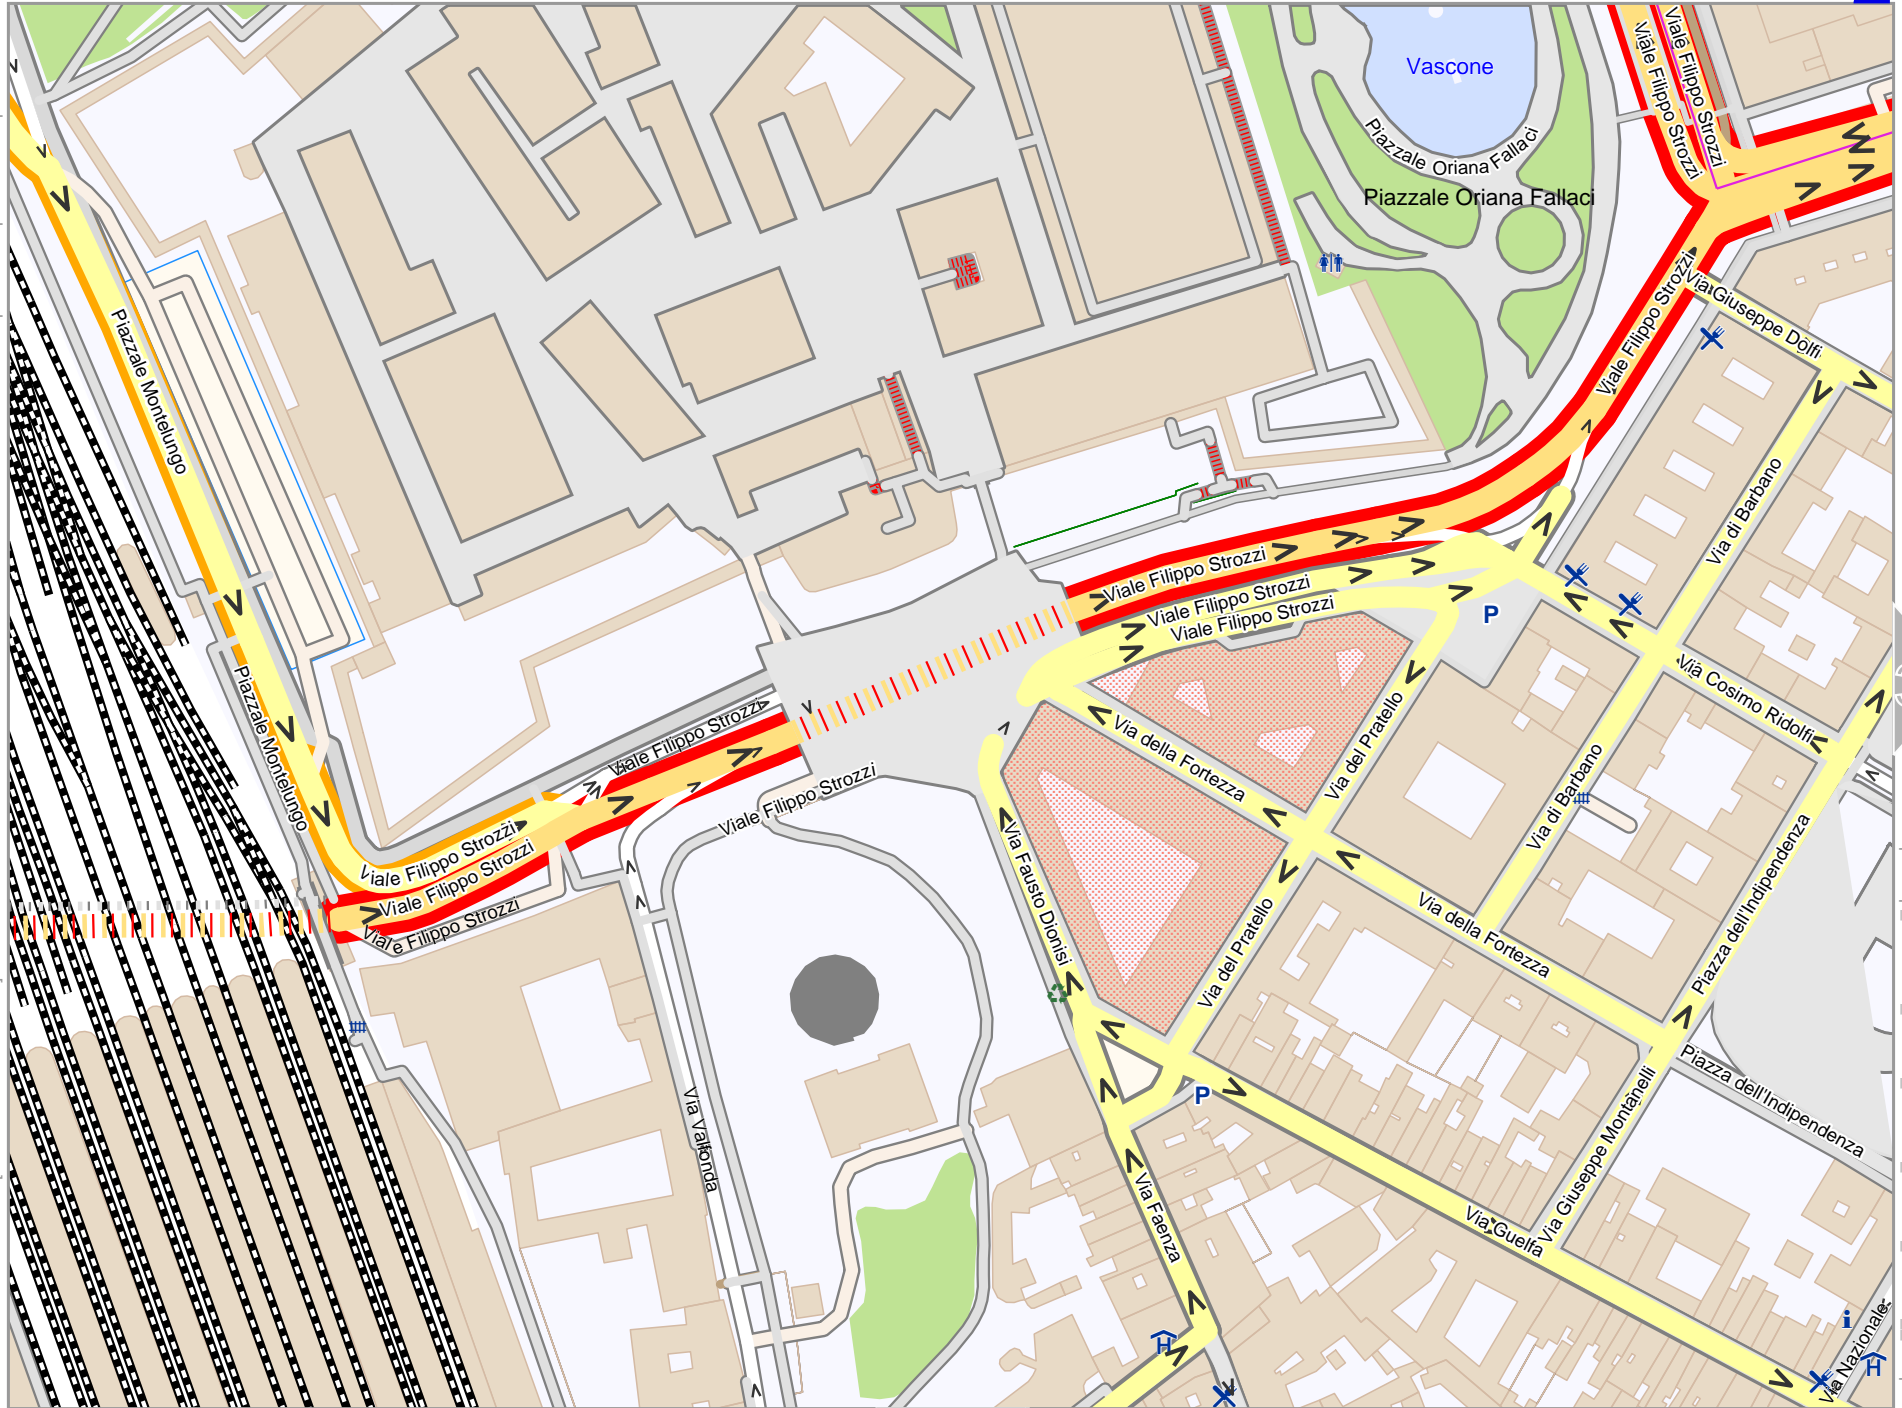

Florence

lon 11.27581 lat 43.78242

Map data © OpenStreetMap contributors

lon 11.24576 lat 43.76636
[nom. scale = 1 / 10000]

pdfmap 20230903 213405 Florence -11.2606 43.7742 516.pdf

Florence

Map data © OpenStreetMap contributors

lon 11.24576 lat 43.77824 [nom. scale = 1 / 2500]

lon 11.25350 lat 43.78242

pdfmap_20230903_213405_Florence_11.2606_43.7742_518.pdf

0 100 m 200 m

6

Florence

Map data © OpenStreetMap contributors

lon 11.26094 lat 43.78242