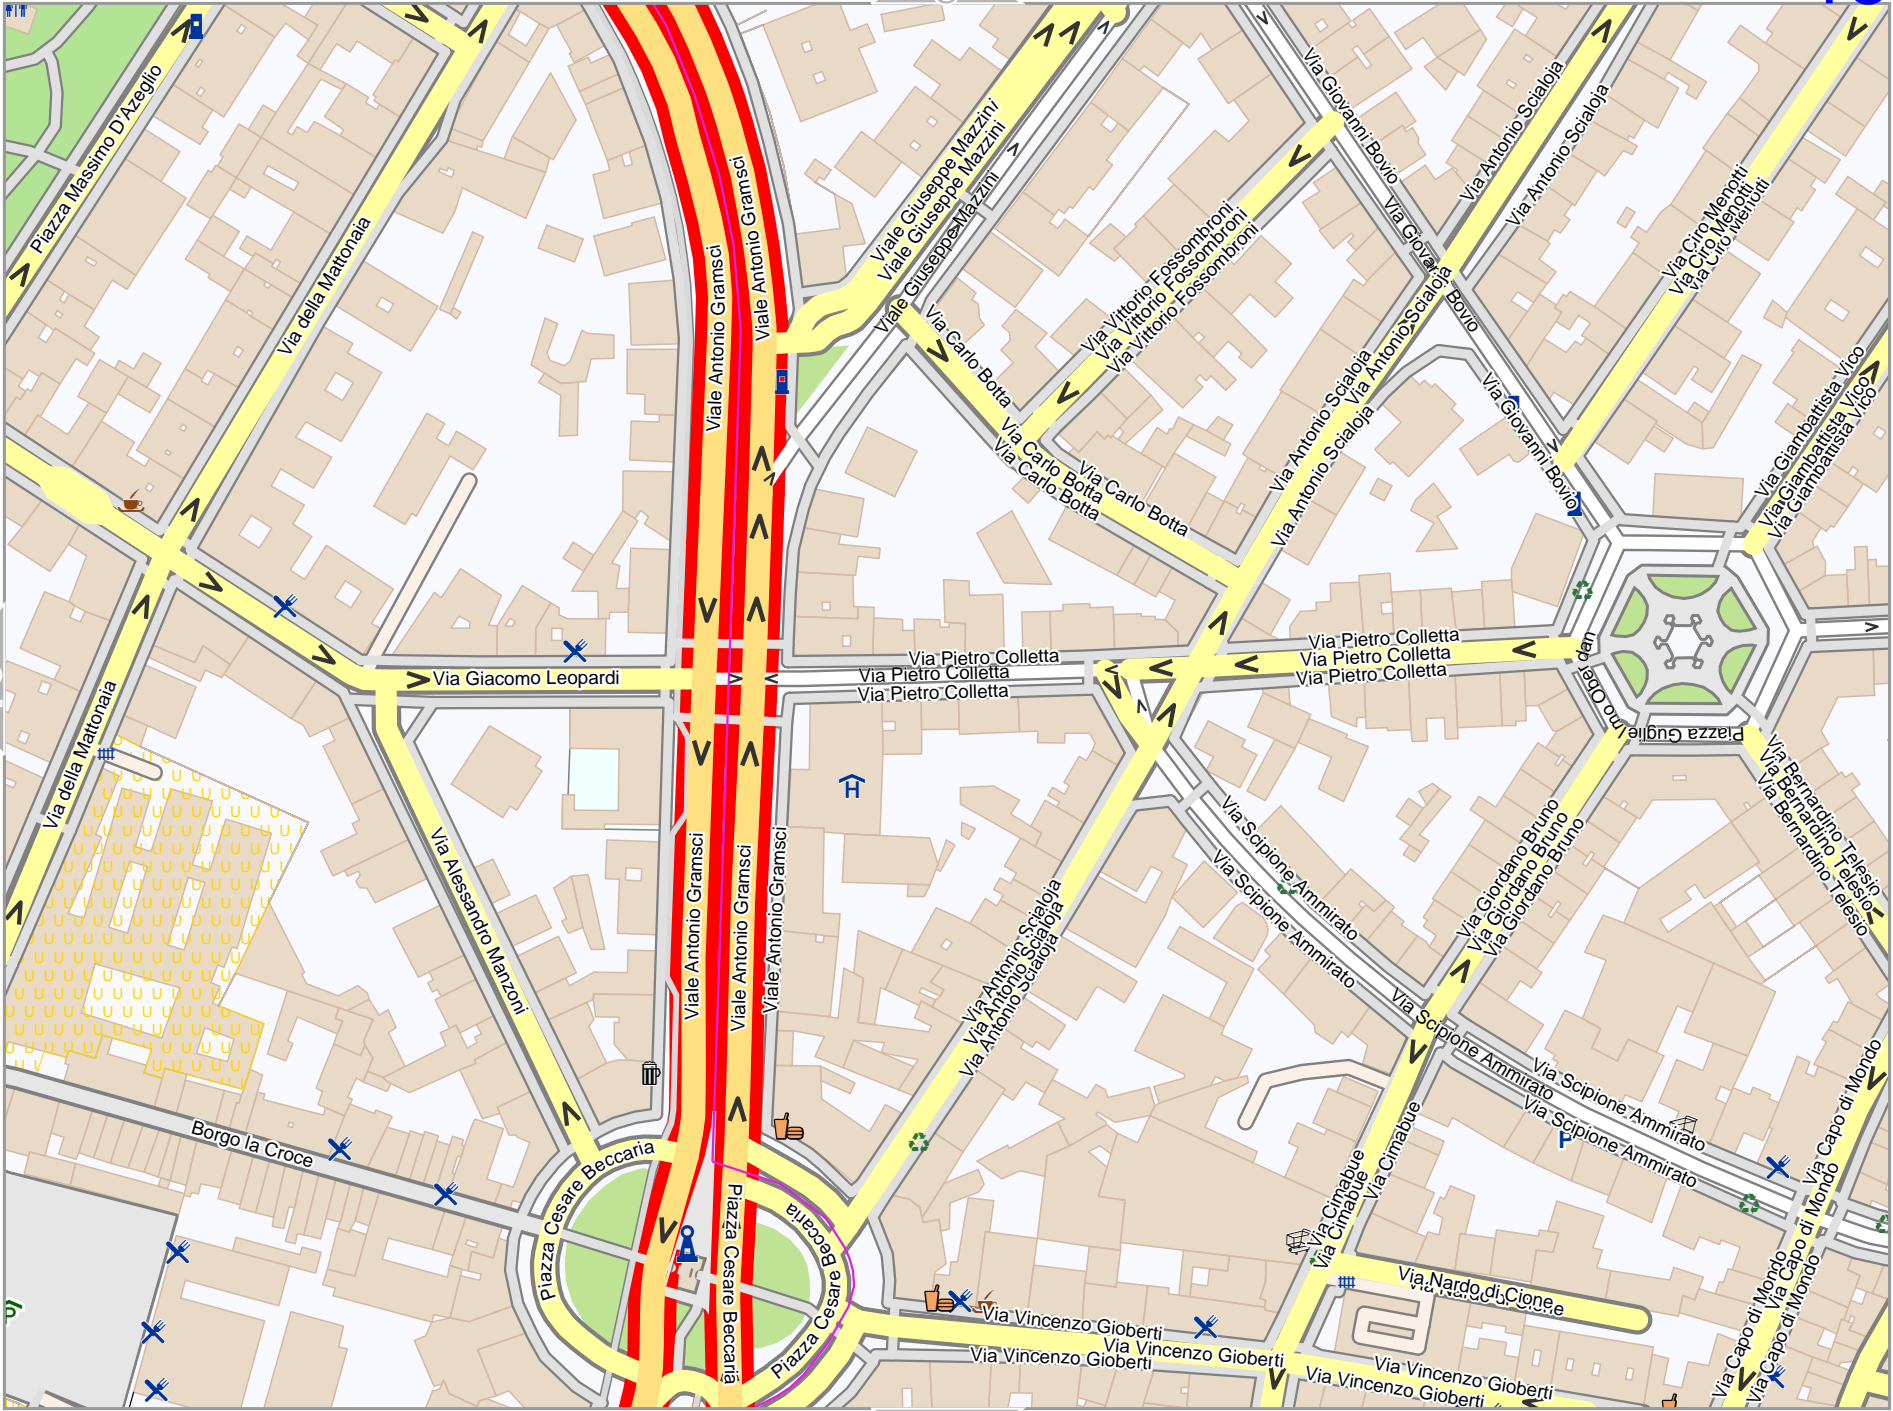

10

12

lon 11.25319 lat 43.77032 [nom. scale = 1 / 2500]

pdfmap_20230903_213405_Florence_11.2606_43.7742_518.pdf

15

Florence

9

17

12

Map data © OpenStreetMap contributors

lon 11.26806 lat 43.77032 [nom. scale = 1 / 2500]

lon 11.27581 lat 43.77450

pdfmap_20230903_213405_Florence_11.2606_43.7742_518.pdf

Florence

Map data © OpenStreetMap contributors