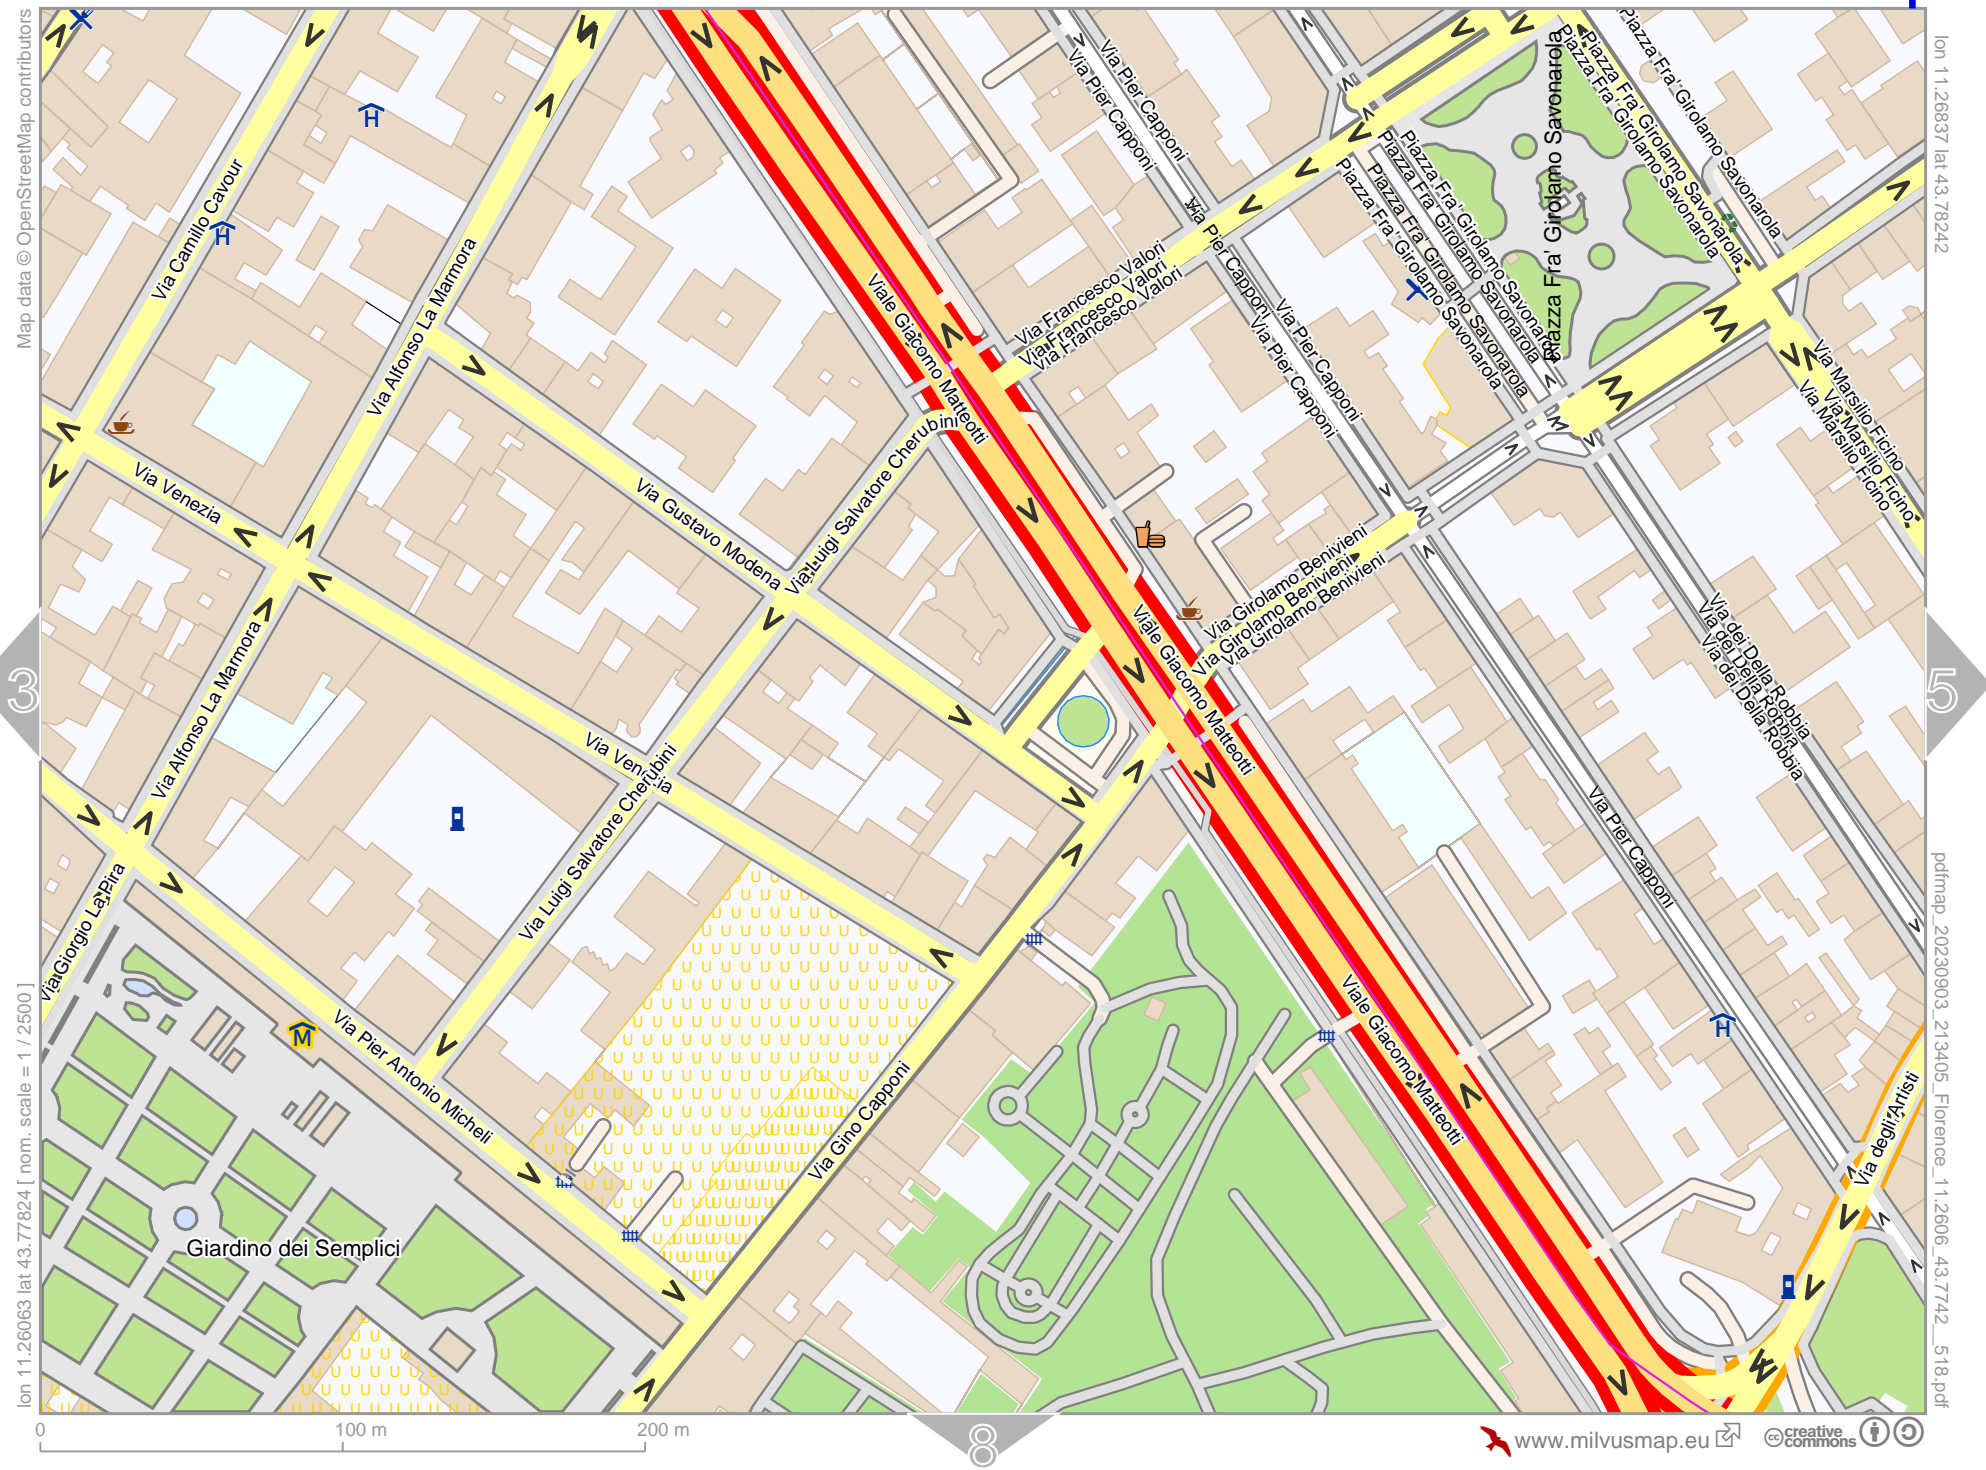

Florence

lon 11.27581 lat 43.78242

Map data © OpenStreetMap contributors

lon 11.24576 lat 43.76636
[nom. scale = 1 / 10000]

pdfmap 20230903 213405 Florence -11.2606 43.7742 516.pdf

Florence

Map data © OpenStreetMap contributors

lon 11.24576 lat 43.77824 [nom. scale = 1 / 2500]

lon 11.25350 lat 43.78242

pdfmap_20230903_213405_Florence_11.2606_43.7742_518.pdf

0 100 m 200 m

6

Florence

Map data © OpenStreetMap contributors

lon 11.26094 lat 43.78242

pdfmap_20230903_213405_Florence_11.2606_43.7742_518.pdf

lon 11.25319 lat 43.77824 [nom. scale = 1 / 2500]

0 100 m 200 m

Florence

Map data © OpenStreetMap contributors

lon 11.26063 lat 43.77824 [nom. scale = 1 / 2500]

lon 11.26937 lat 43.78242

pdfmap_20230903_213405_Florence_11.2606_43.7742_518.pdf

0 100 m 200 m

Florence

3

Map data © OpenStreetMap contributors

lon 11.26094 lat 43.77846

lon 11.25319 lat 43.77428 [nom. scale = 1 / 2500]