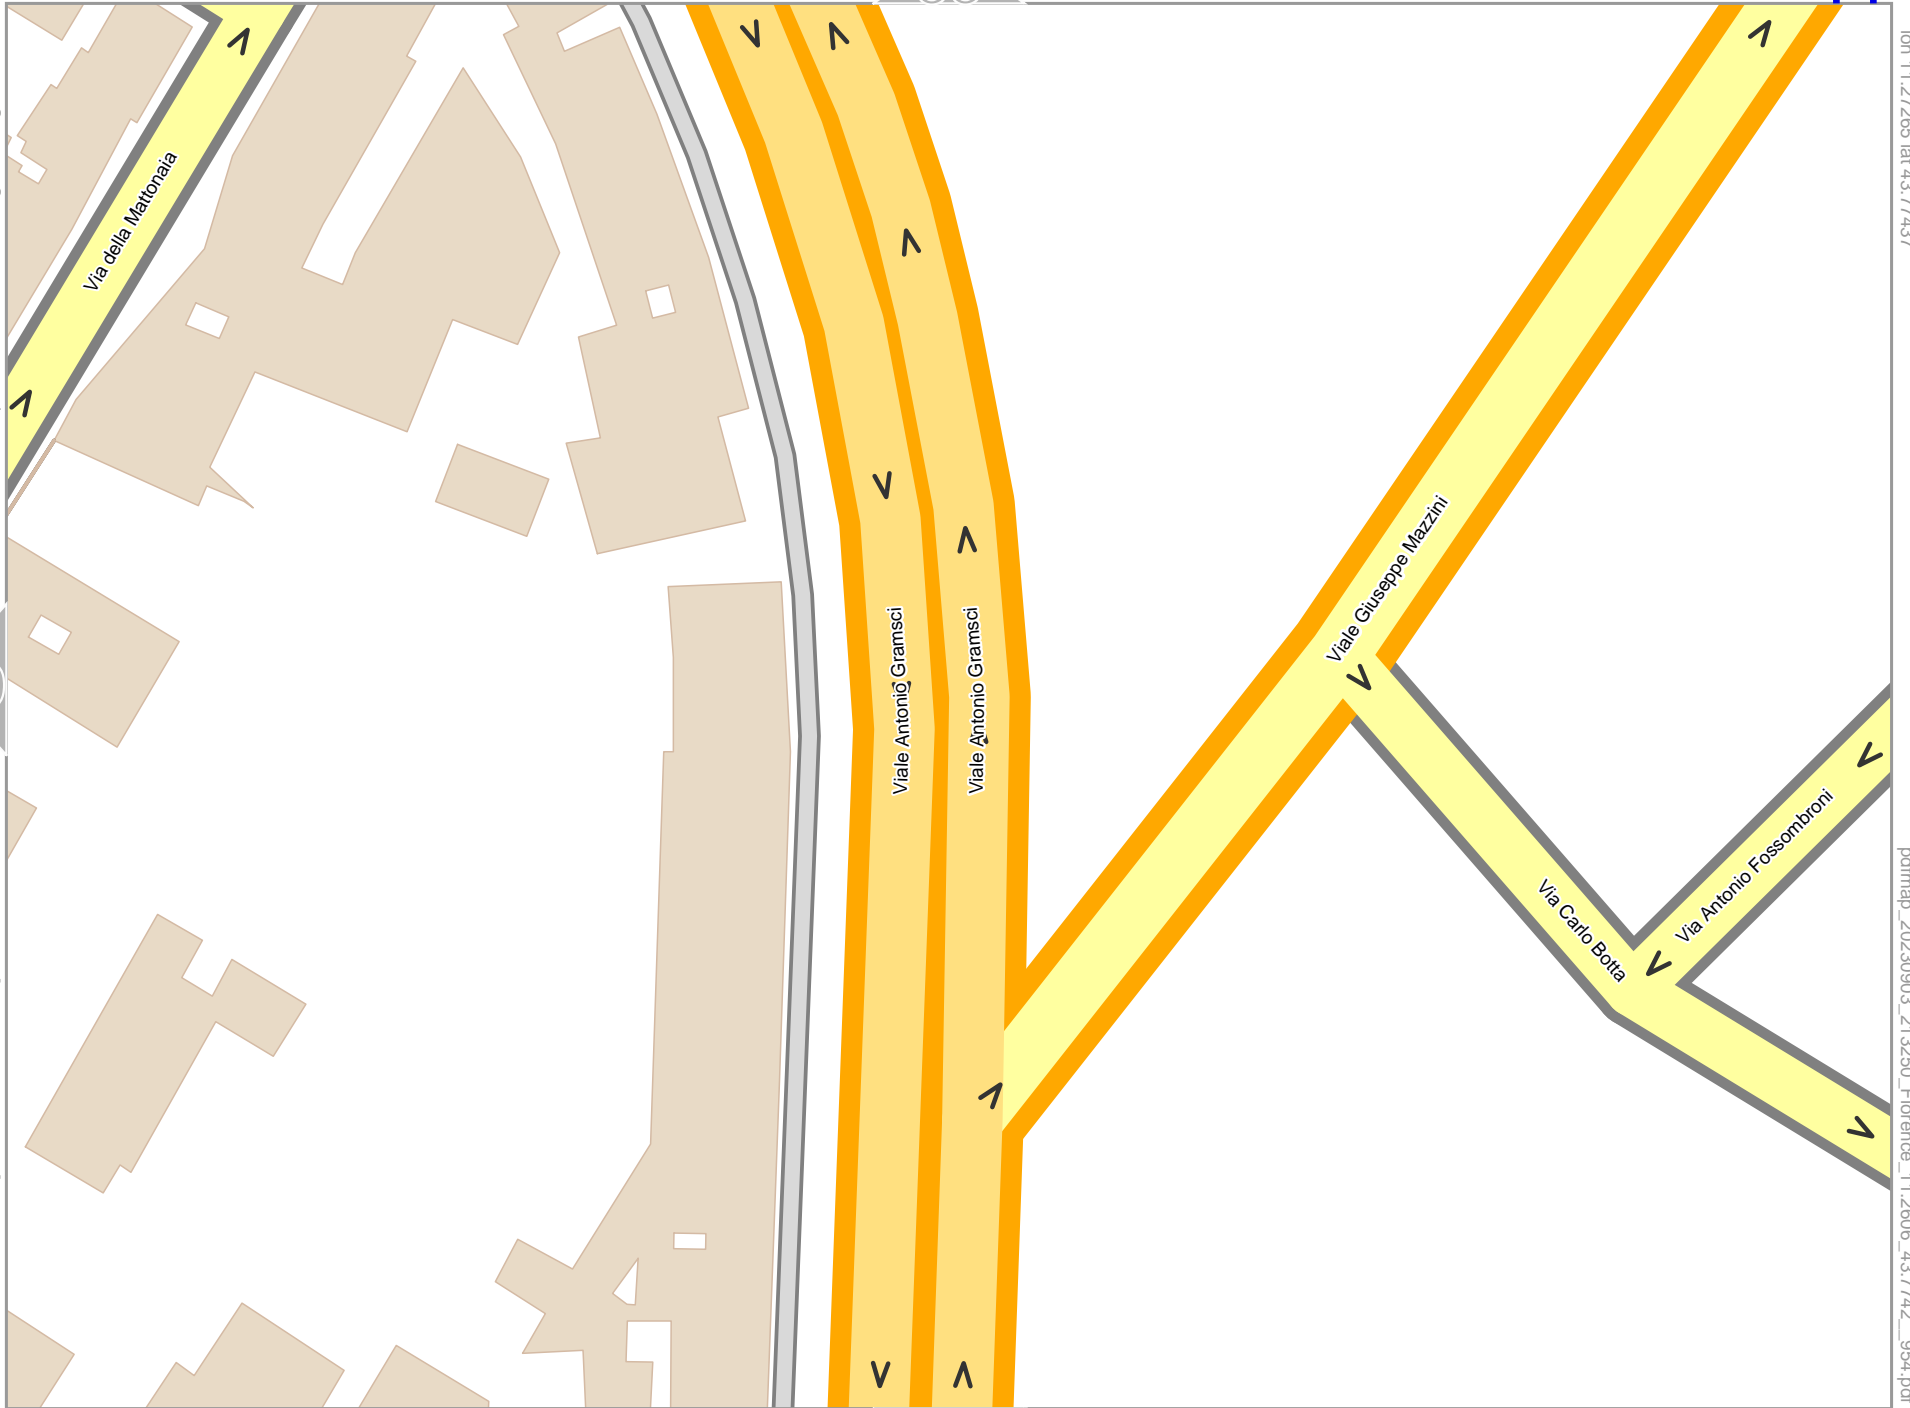

41

Map data © CC BY SA 2.0 fism.org+osm.org contributors

lon 11.27265 lat 43.77437

40

lon 11.26955 lat 43.77270 [nom. scale = 1 / 1000]

pdfmap_20230903_213250_Florence_11.2606_43.7742_954.pdf

0 10 m 100 m

49