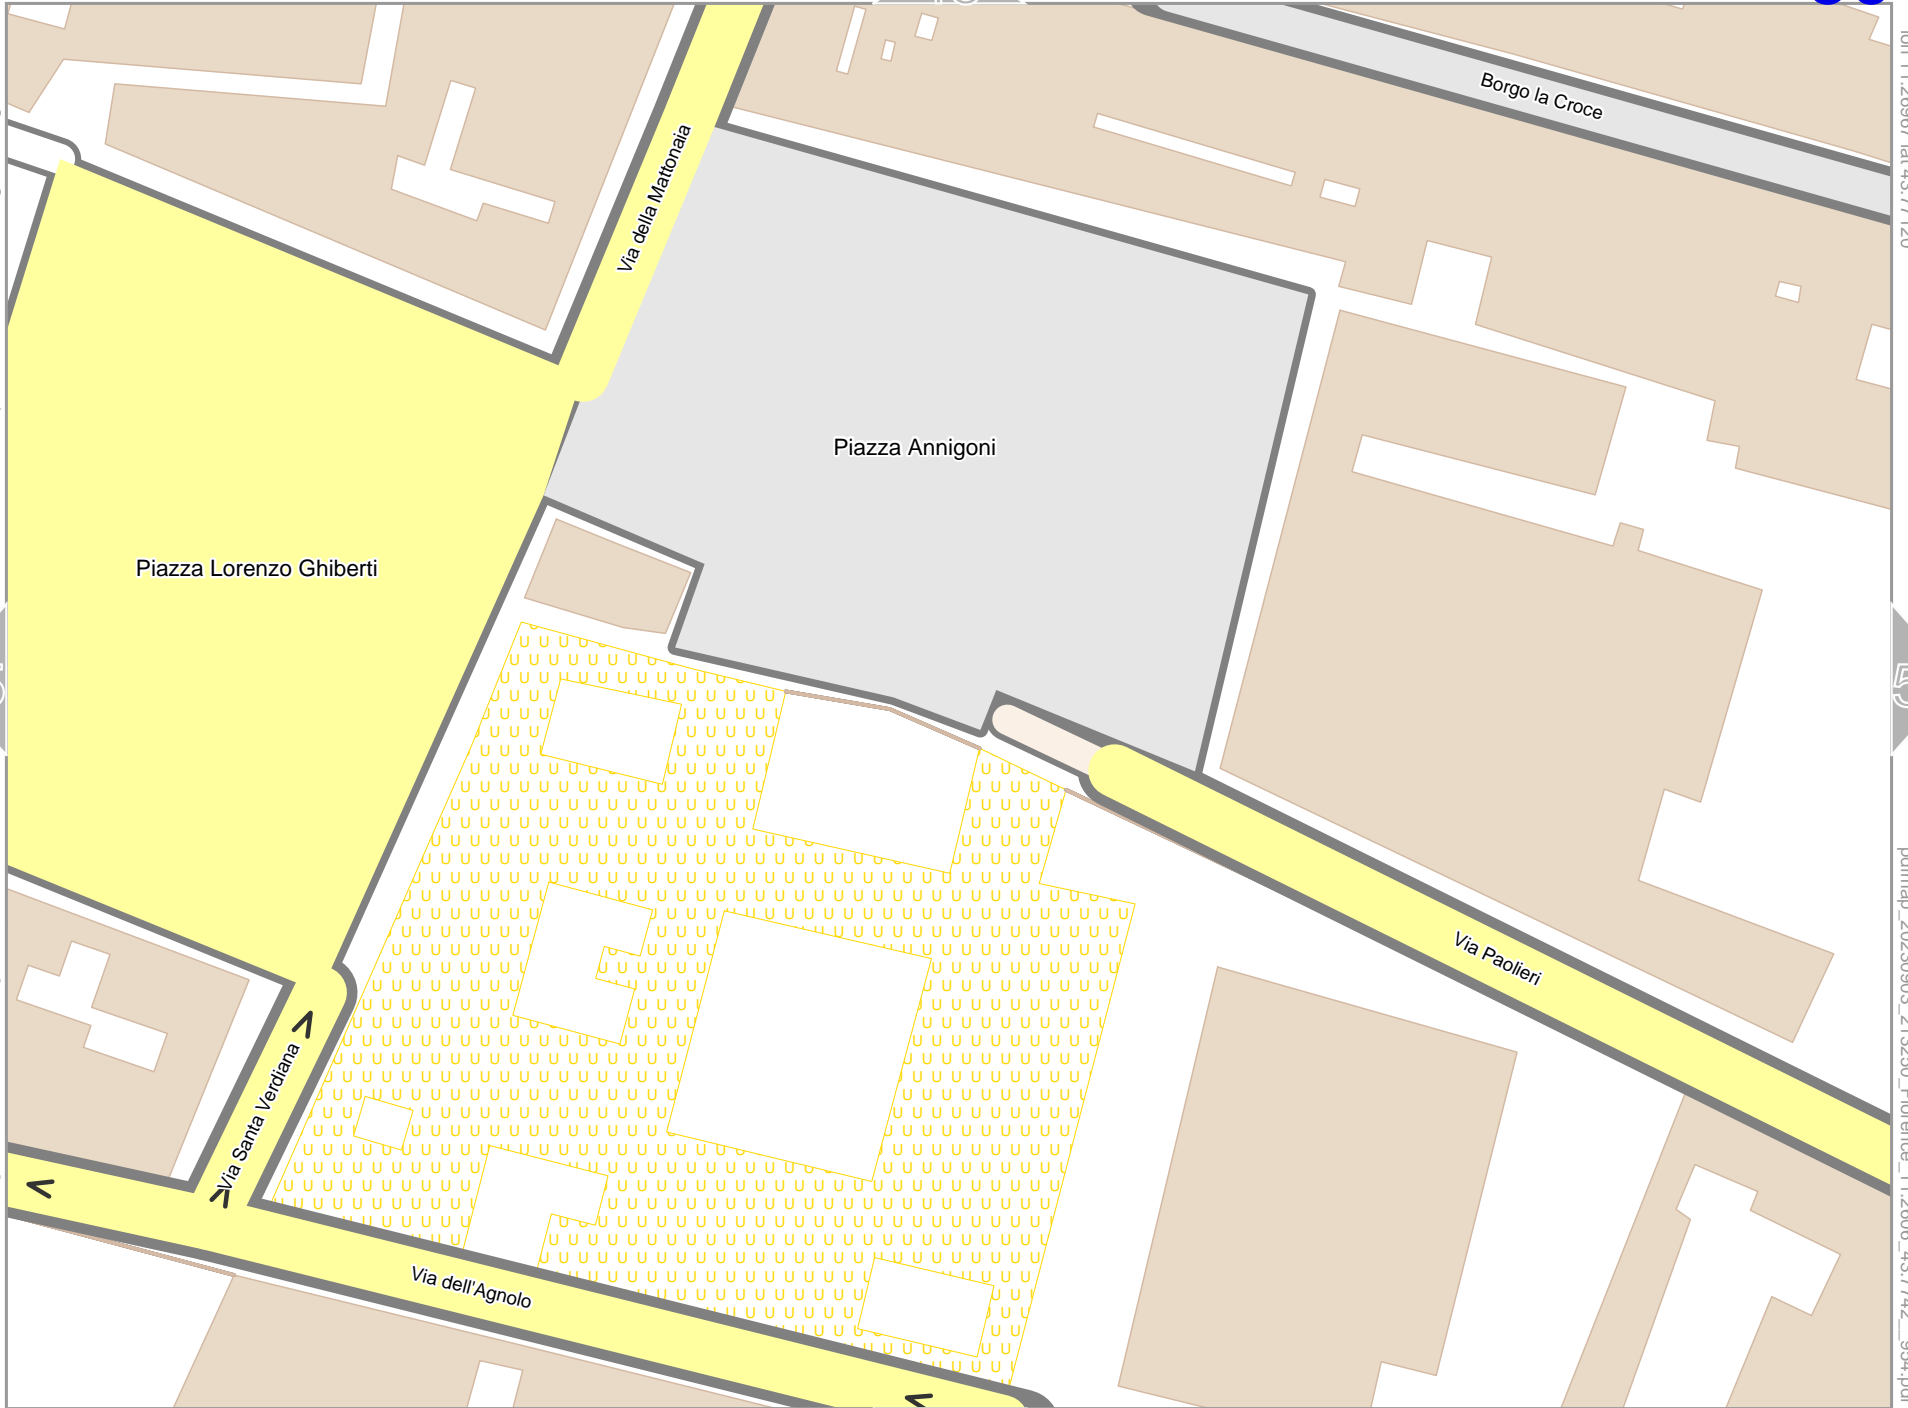

Map data CC BY SA 2 f osm.org + osm.org contributors

lon 11.26373 lat 43.77120

pdfmap_20230903_213250_Florence_11.2606_43.7742_954.pdf

lon 11.26063 lat 43.76953 [nom. scale = 1 / 1000]

Map data © CC BY SA 2.0 f osm.org + osm.org contributors