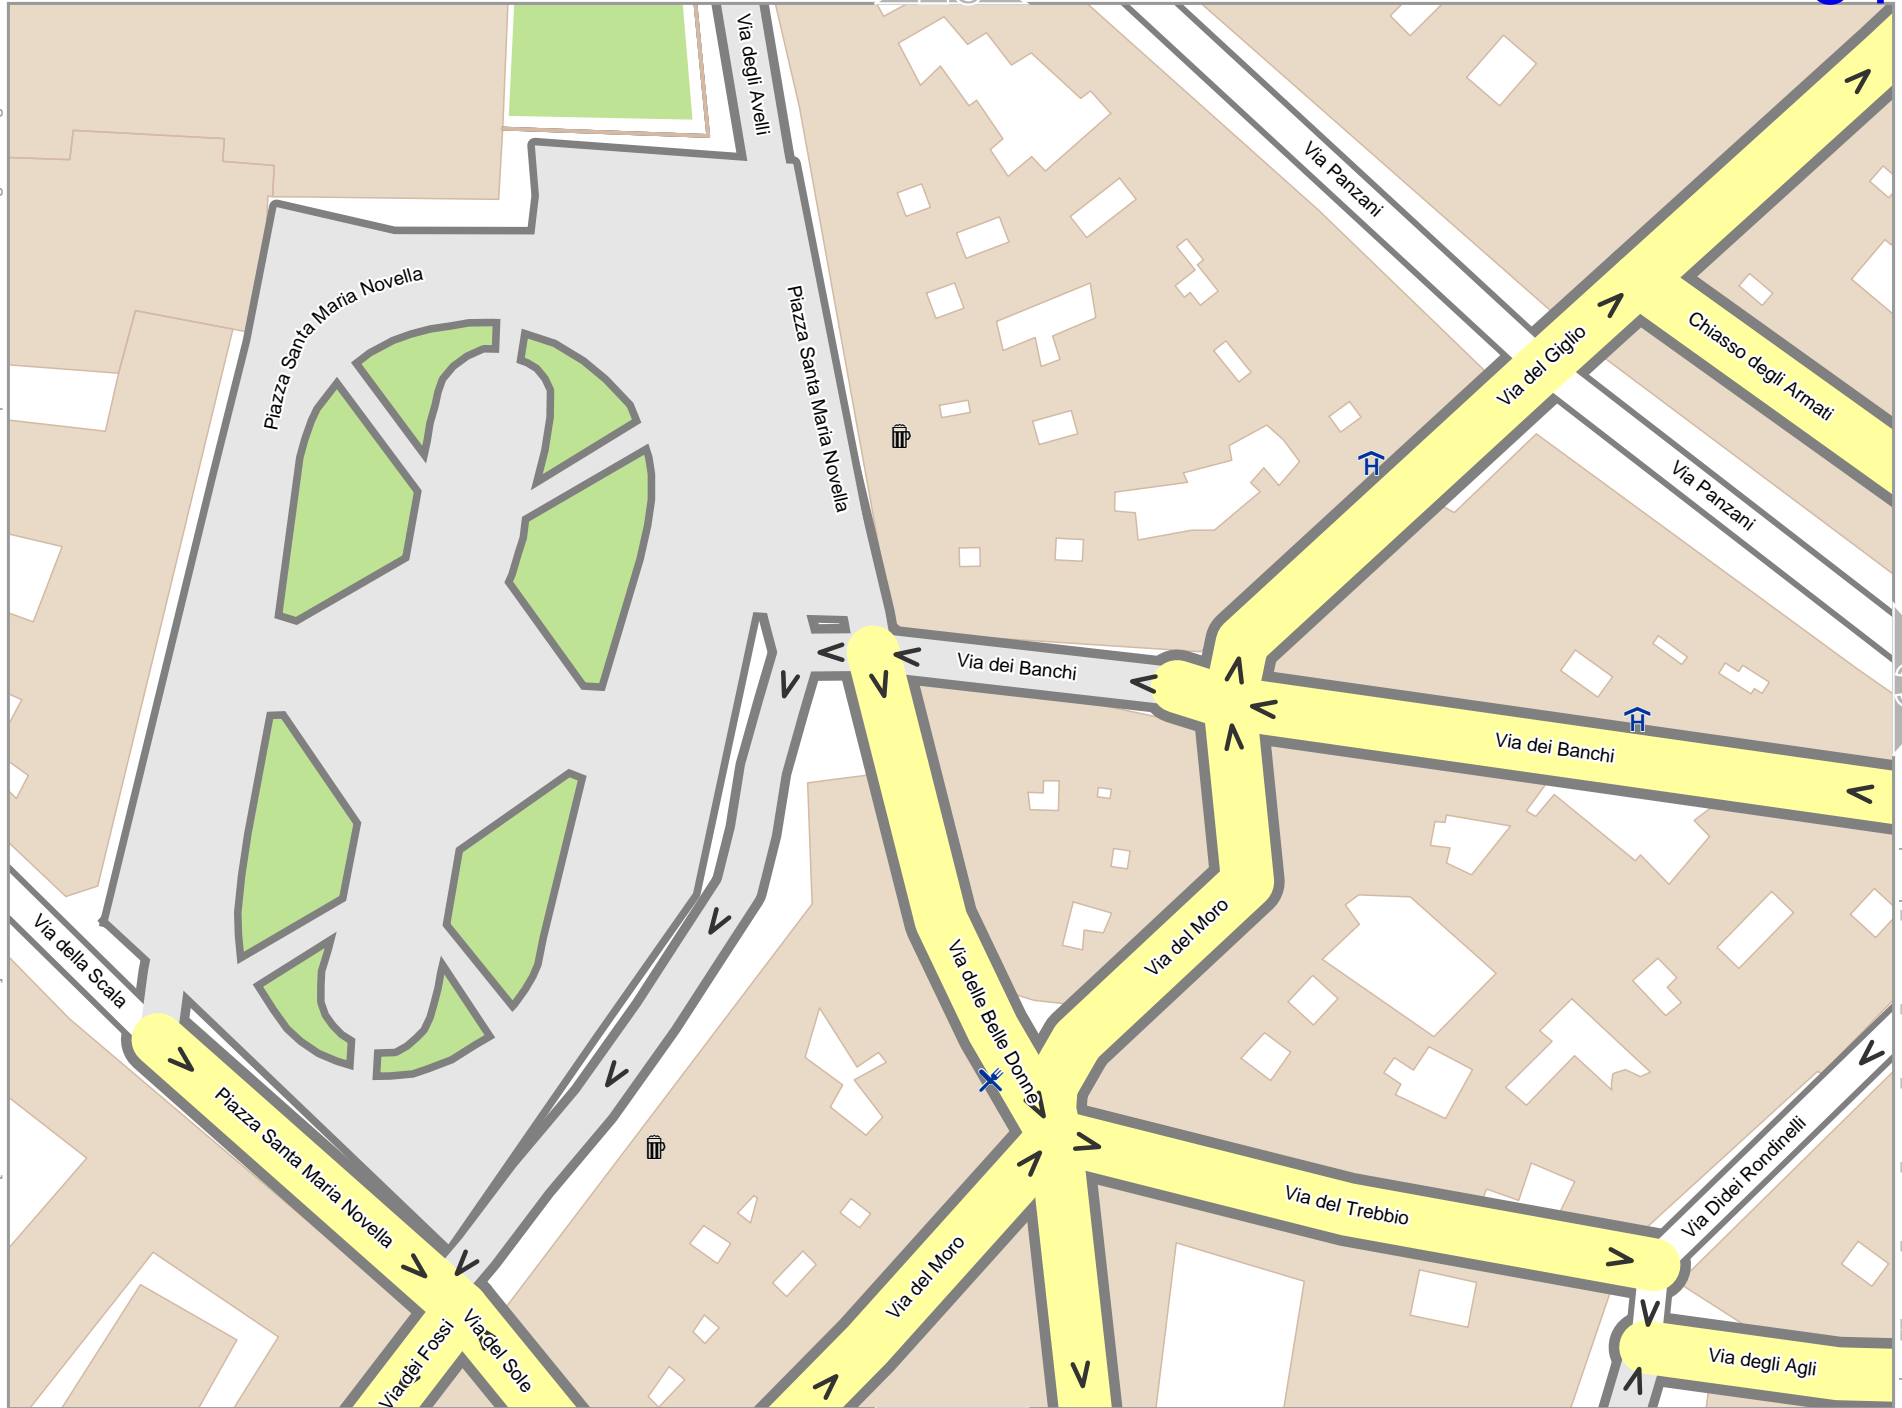

Map data CC BY SA 2 fosm.org+osm.org contributors

lon 11.24873 lat 43.77270 [nom. scale = 1 / 1000]

lon 11.25183 lat 43.77437

pdfmap_20230903_213250_Florence_11.2606_43.7742_954.pdf