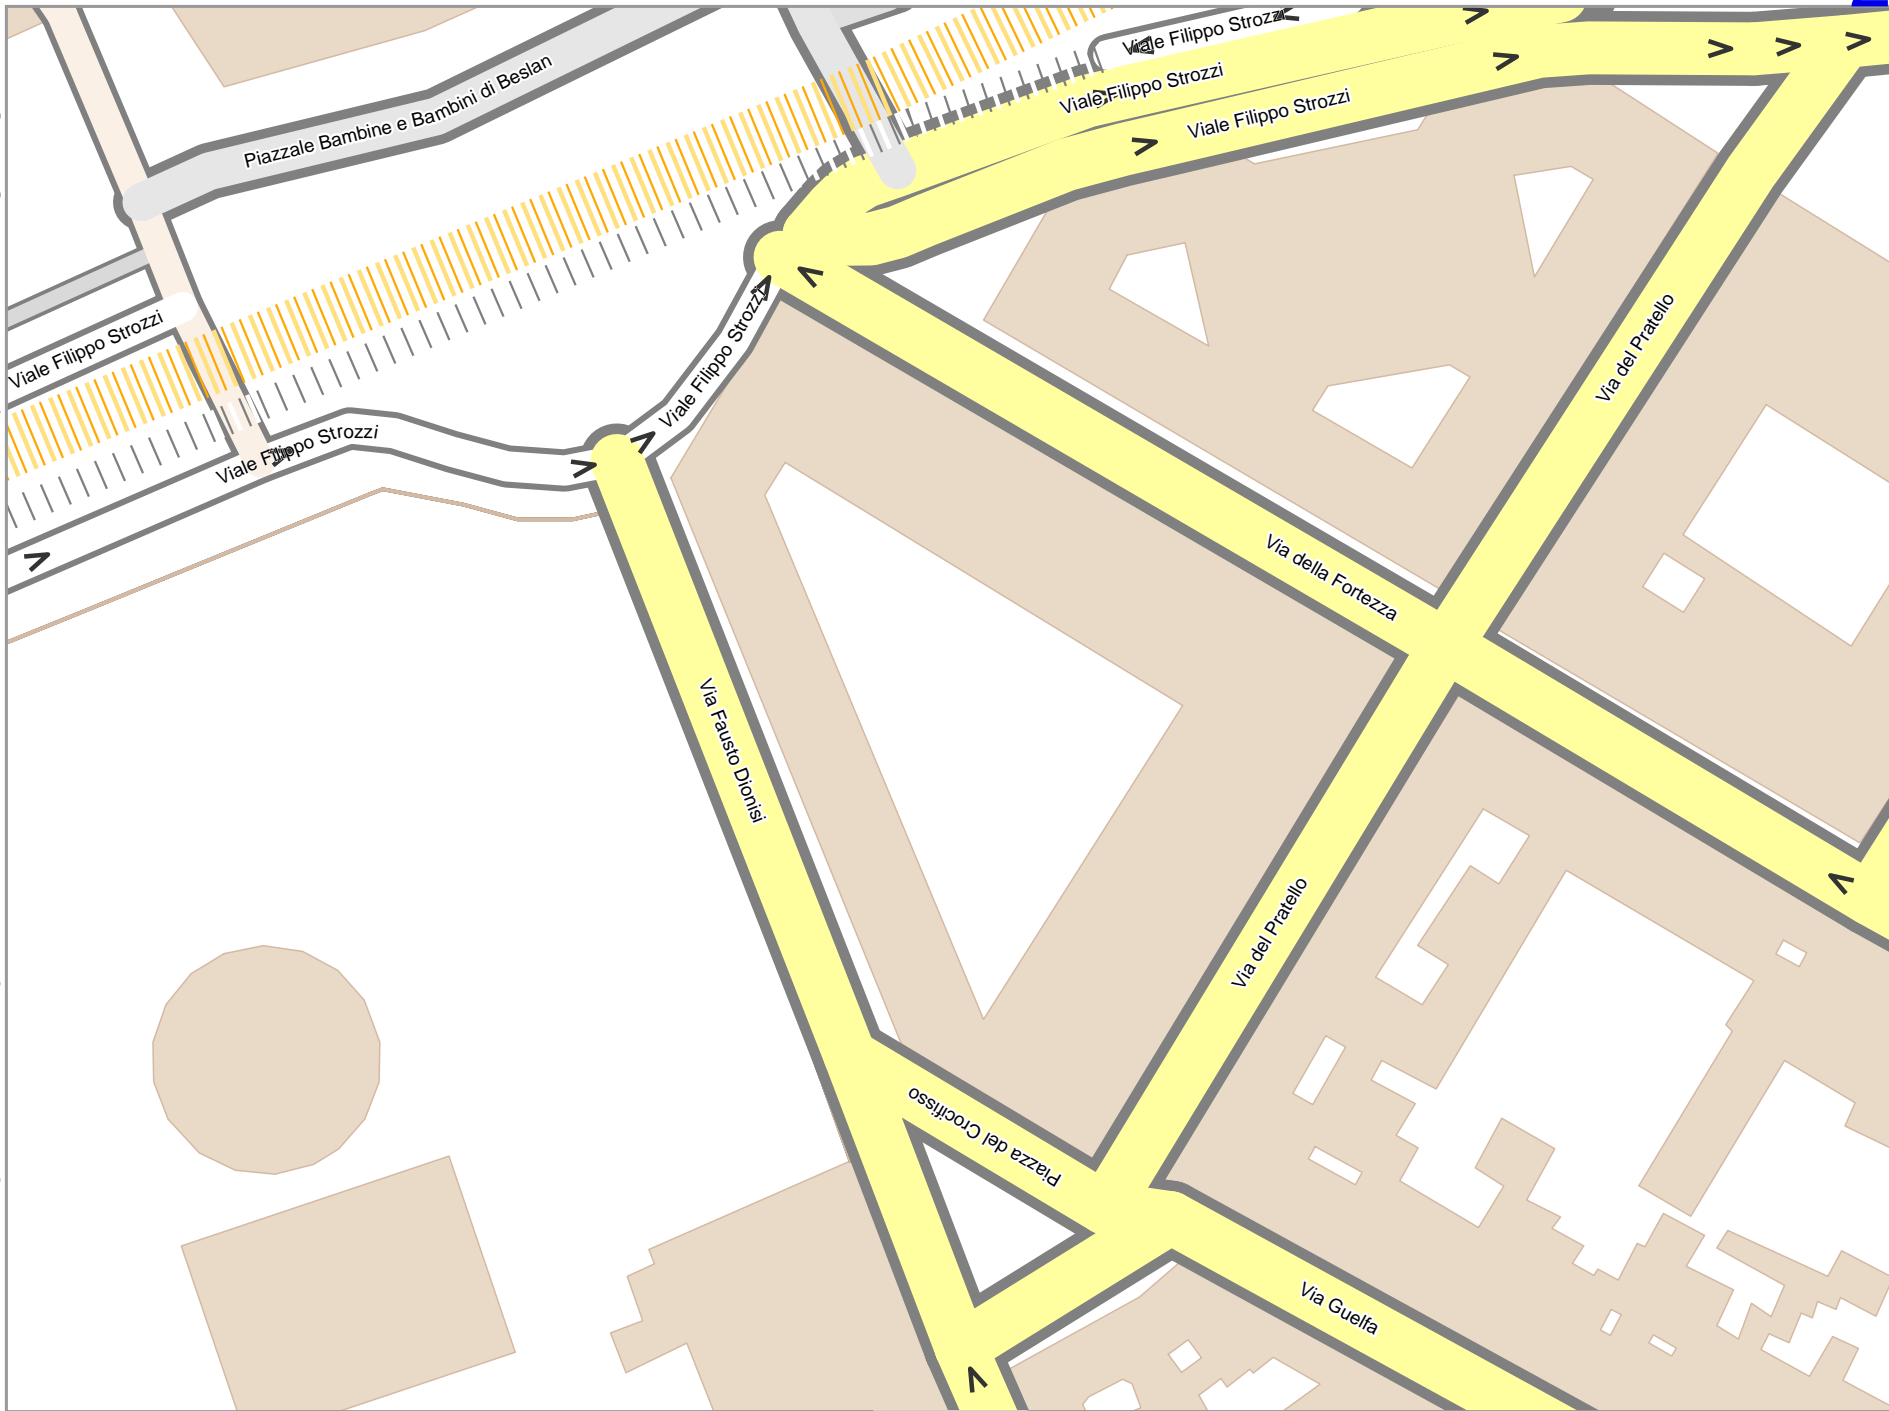

Map data CC BY SA 2.0 f osm.org + osm.org contributors

lon 11.25183 lat 43.78070

lon 11.24873 lat 43.77903 [nom. scale = 1 / 1000]

pdfmap_20230903_213250_Florence_11.2606_43.7742_954.pdf

0 10 m 100 m

10

Florence