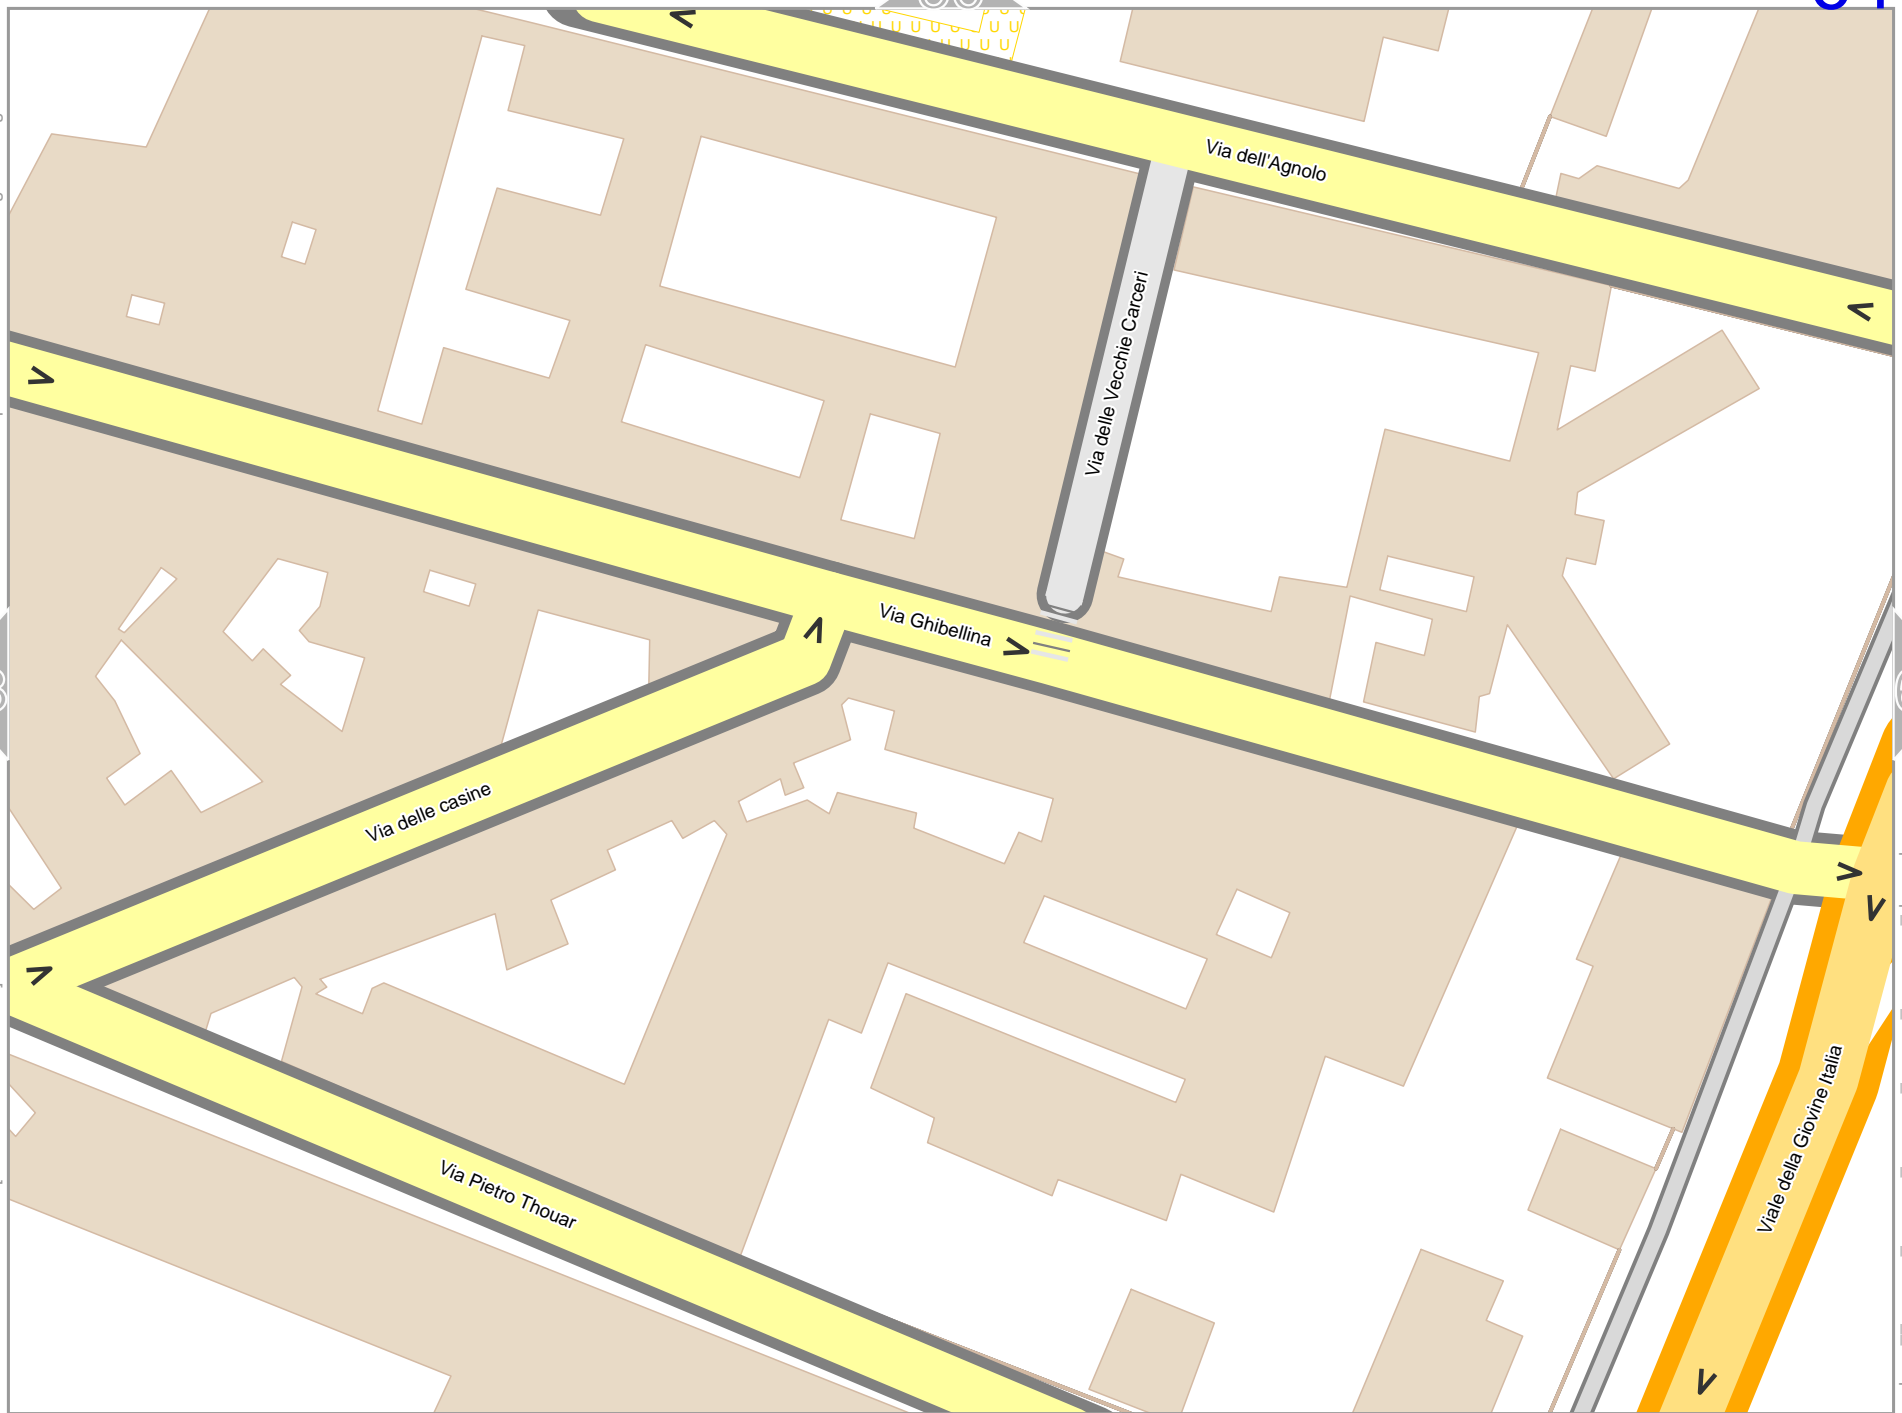

56

65

63

Map data © CC BY-SA 2.0 fism.org+osm.org contributors

lon 11.26658 lat 43.76795 [nom. scale = 1 / 1000]

lon 11.26967 lat 43.76962

pdfmap_20230903_213250_Florence_11.2606_43.7742_954.pdf

0 10 m 100 m