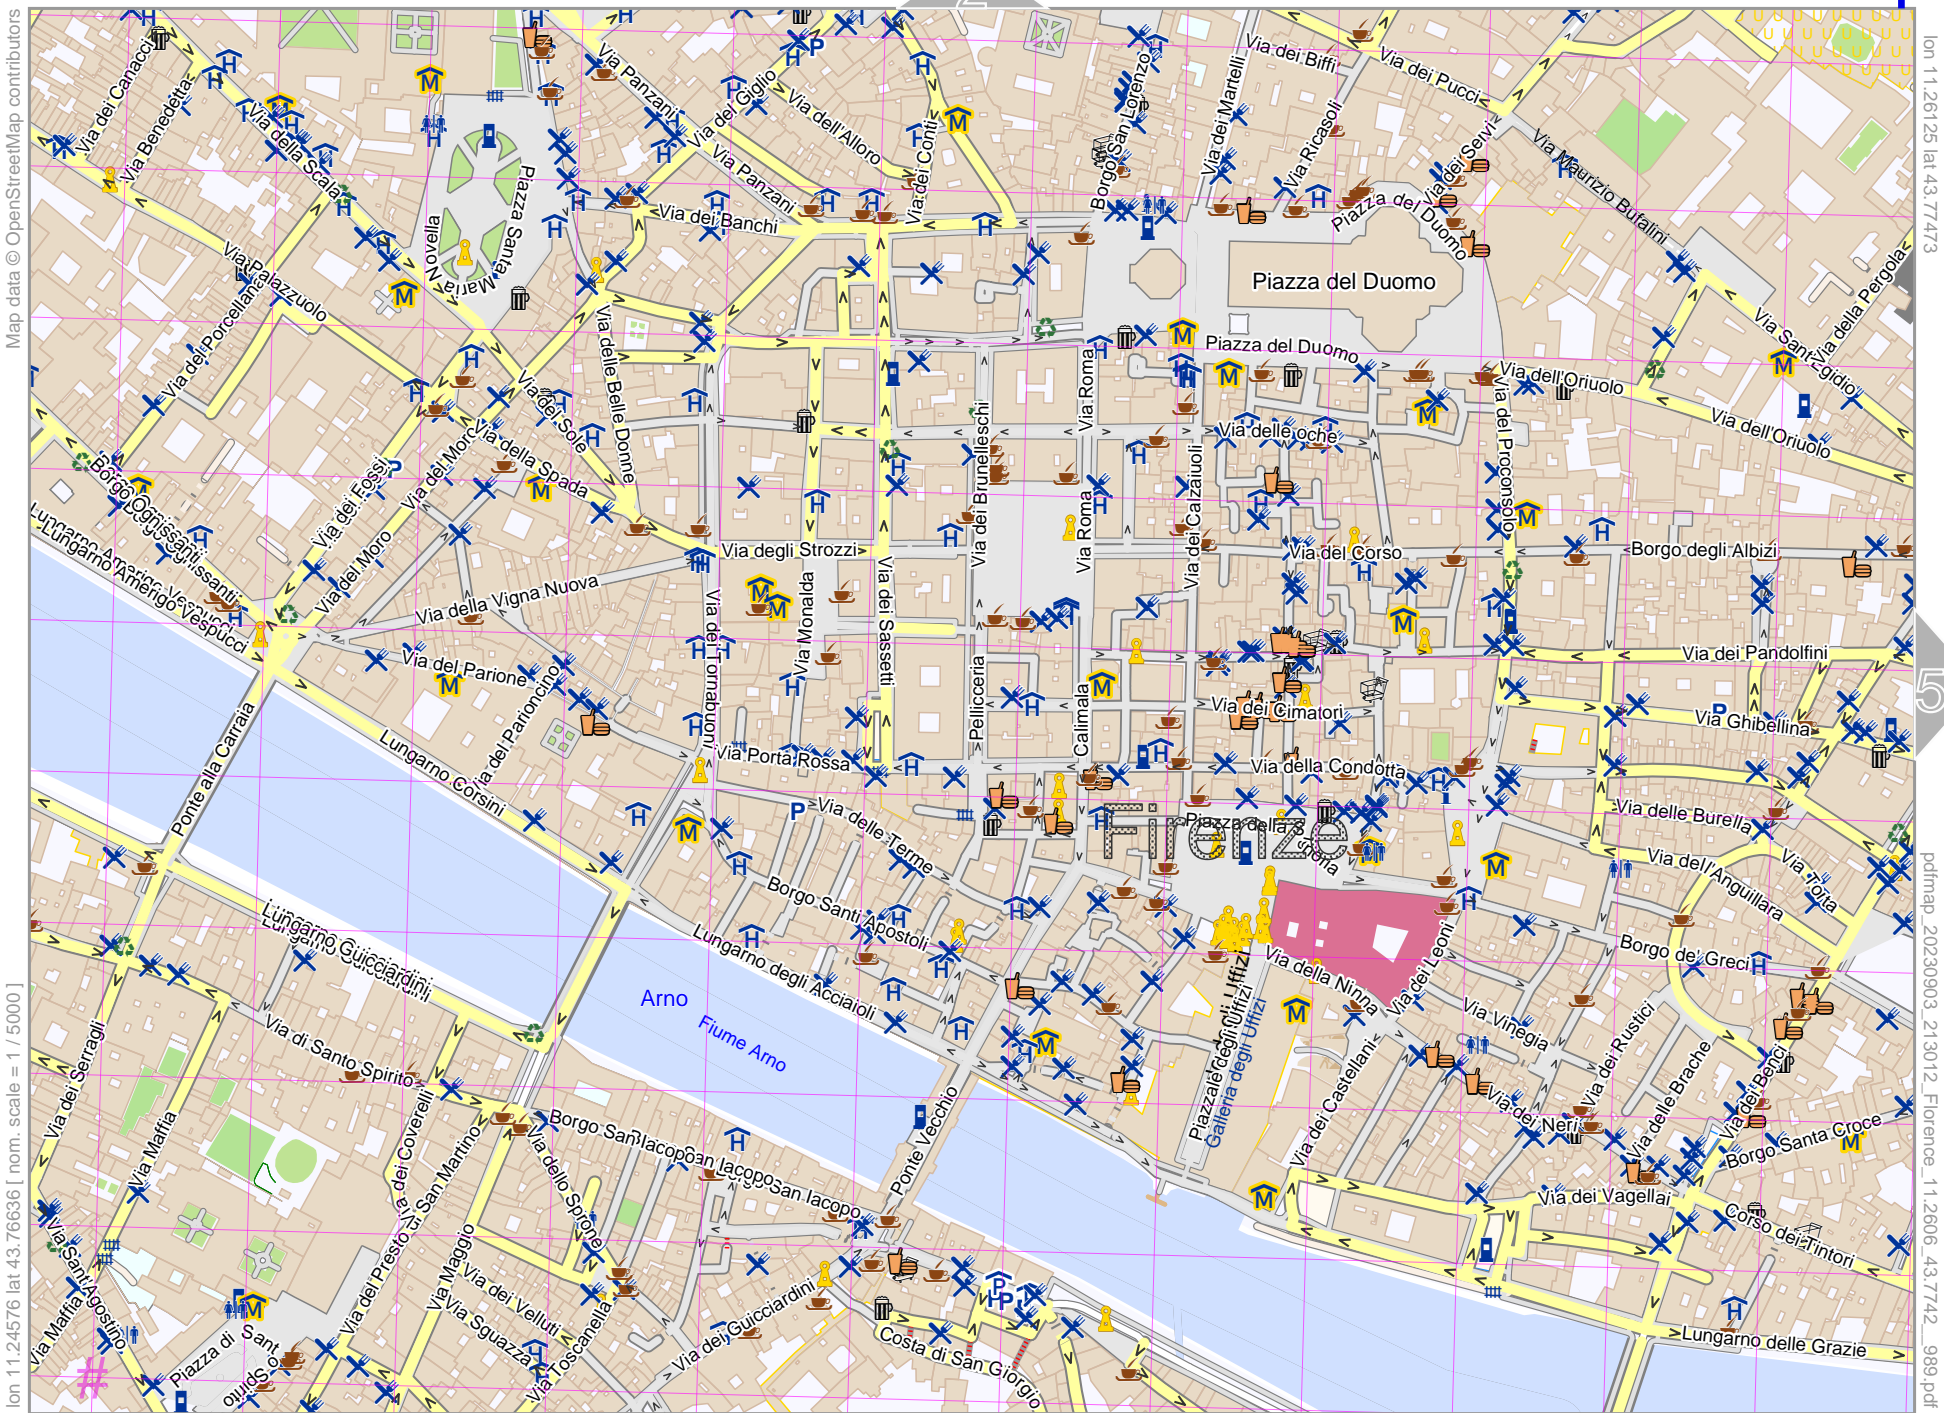

Florence

lon 11.27612 lat 43.78264

lon 11.24576 lat 43.76636
[nom. scale = 1 / 10000]

Florence

Map data © OpenStreetMap contributors

lon 11.27612 lat 43.78264

pdfmap_20230903_213012_Florence_11.2606_43.7742_989.pdf

lon 11.26063 lat 43.77428 [nom. scale = 1 / 5000]

UTM: 32 T easting 682.00 km northing 4849.30 km
UTM-Grid-width = 100m

Florence

Map data © OpenStreetMap contributors

lon 11.26125 lat 43.77473

5

pdfmap_20230903_213012_Florence_11.2606_43.7742_989.pdf

lon 11.24576 lat 43.76636 [nom. scale = 1 / 5000]

UTM: 32 T easting 680.80 km northing 4848.40 km
UTM-Grid-width = 100m