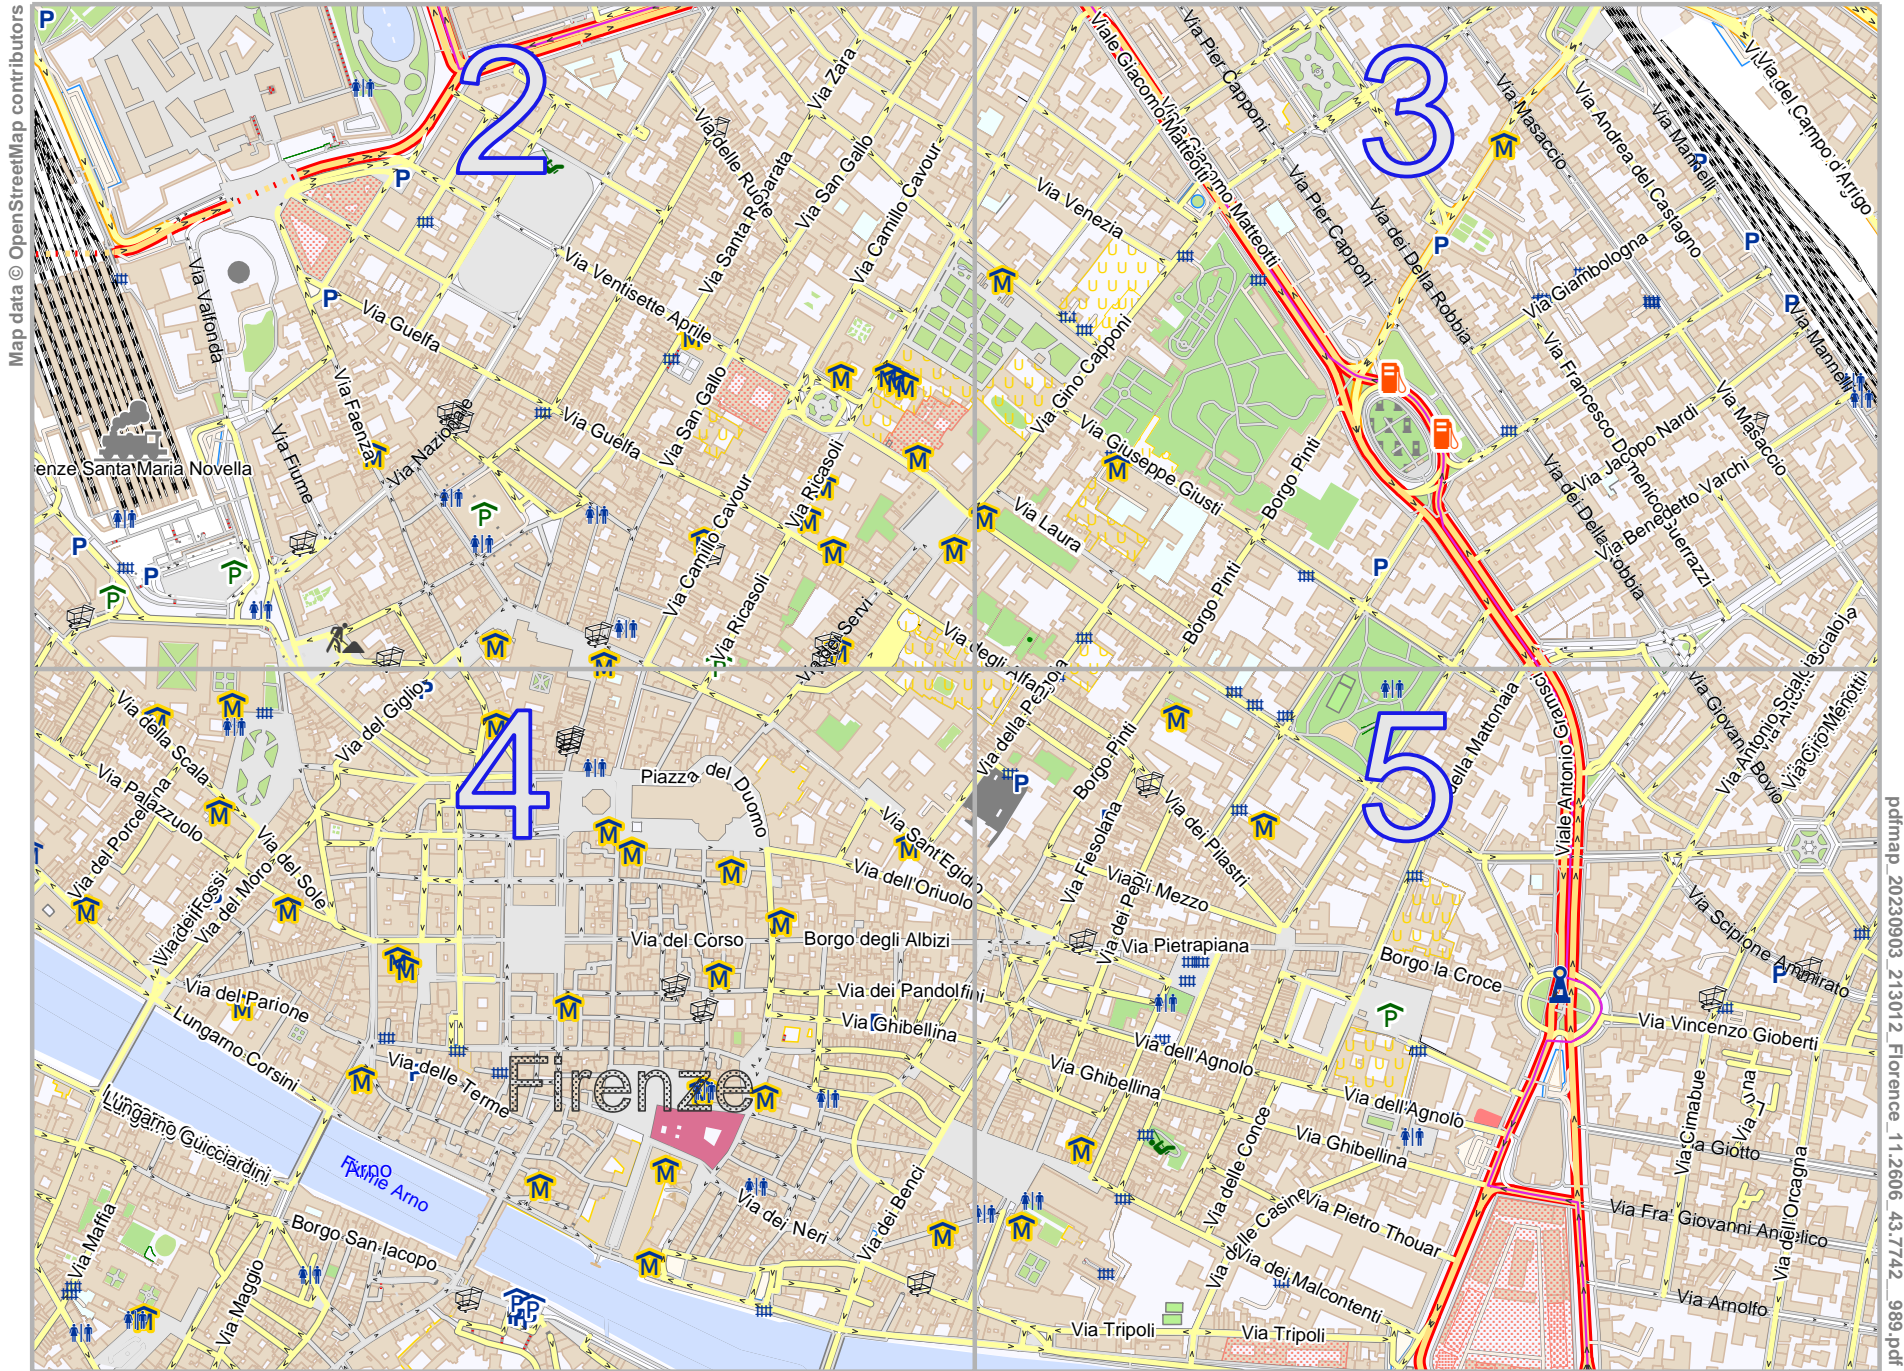

Florence

lon 11.27612 lat 43.78264

lon 11.24576 lat 43.76636
[nom. scale = 1 / 10000]

Florence

Map data © OpenStreetMap contributors

lon 11.27612 lat 43.78264

pdfmap_20230903_213012_Florence_11.2606_43.7742_989.pdf

lon 11.26063 lat 43.77428 [nom. scale = 1 / 5000]

UTM: 32 T easting 682.00 km northing 4849.30 km
UTM-Grid-width = 100m

Florence

Map data © OpenStreetMap contributors

lon 11.26125 lat 43.77473

5

pdfmap_20230903_213012_Florence_11.2606_43.7742_989.pdf

lon 11.24576 lat 43.76636 [nom. scale = 1 / 5000]

UTM: 32 T easting 680.80 km northing 4848.40 km
UTM-Grid-width = 100m