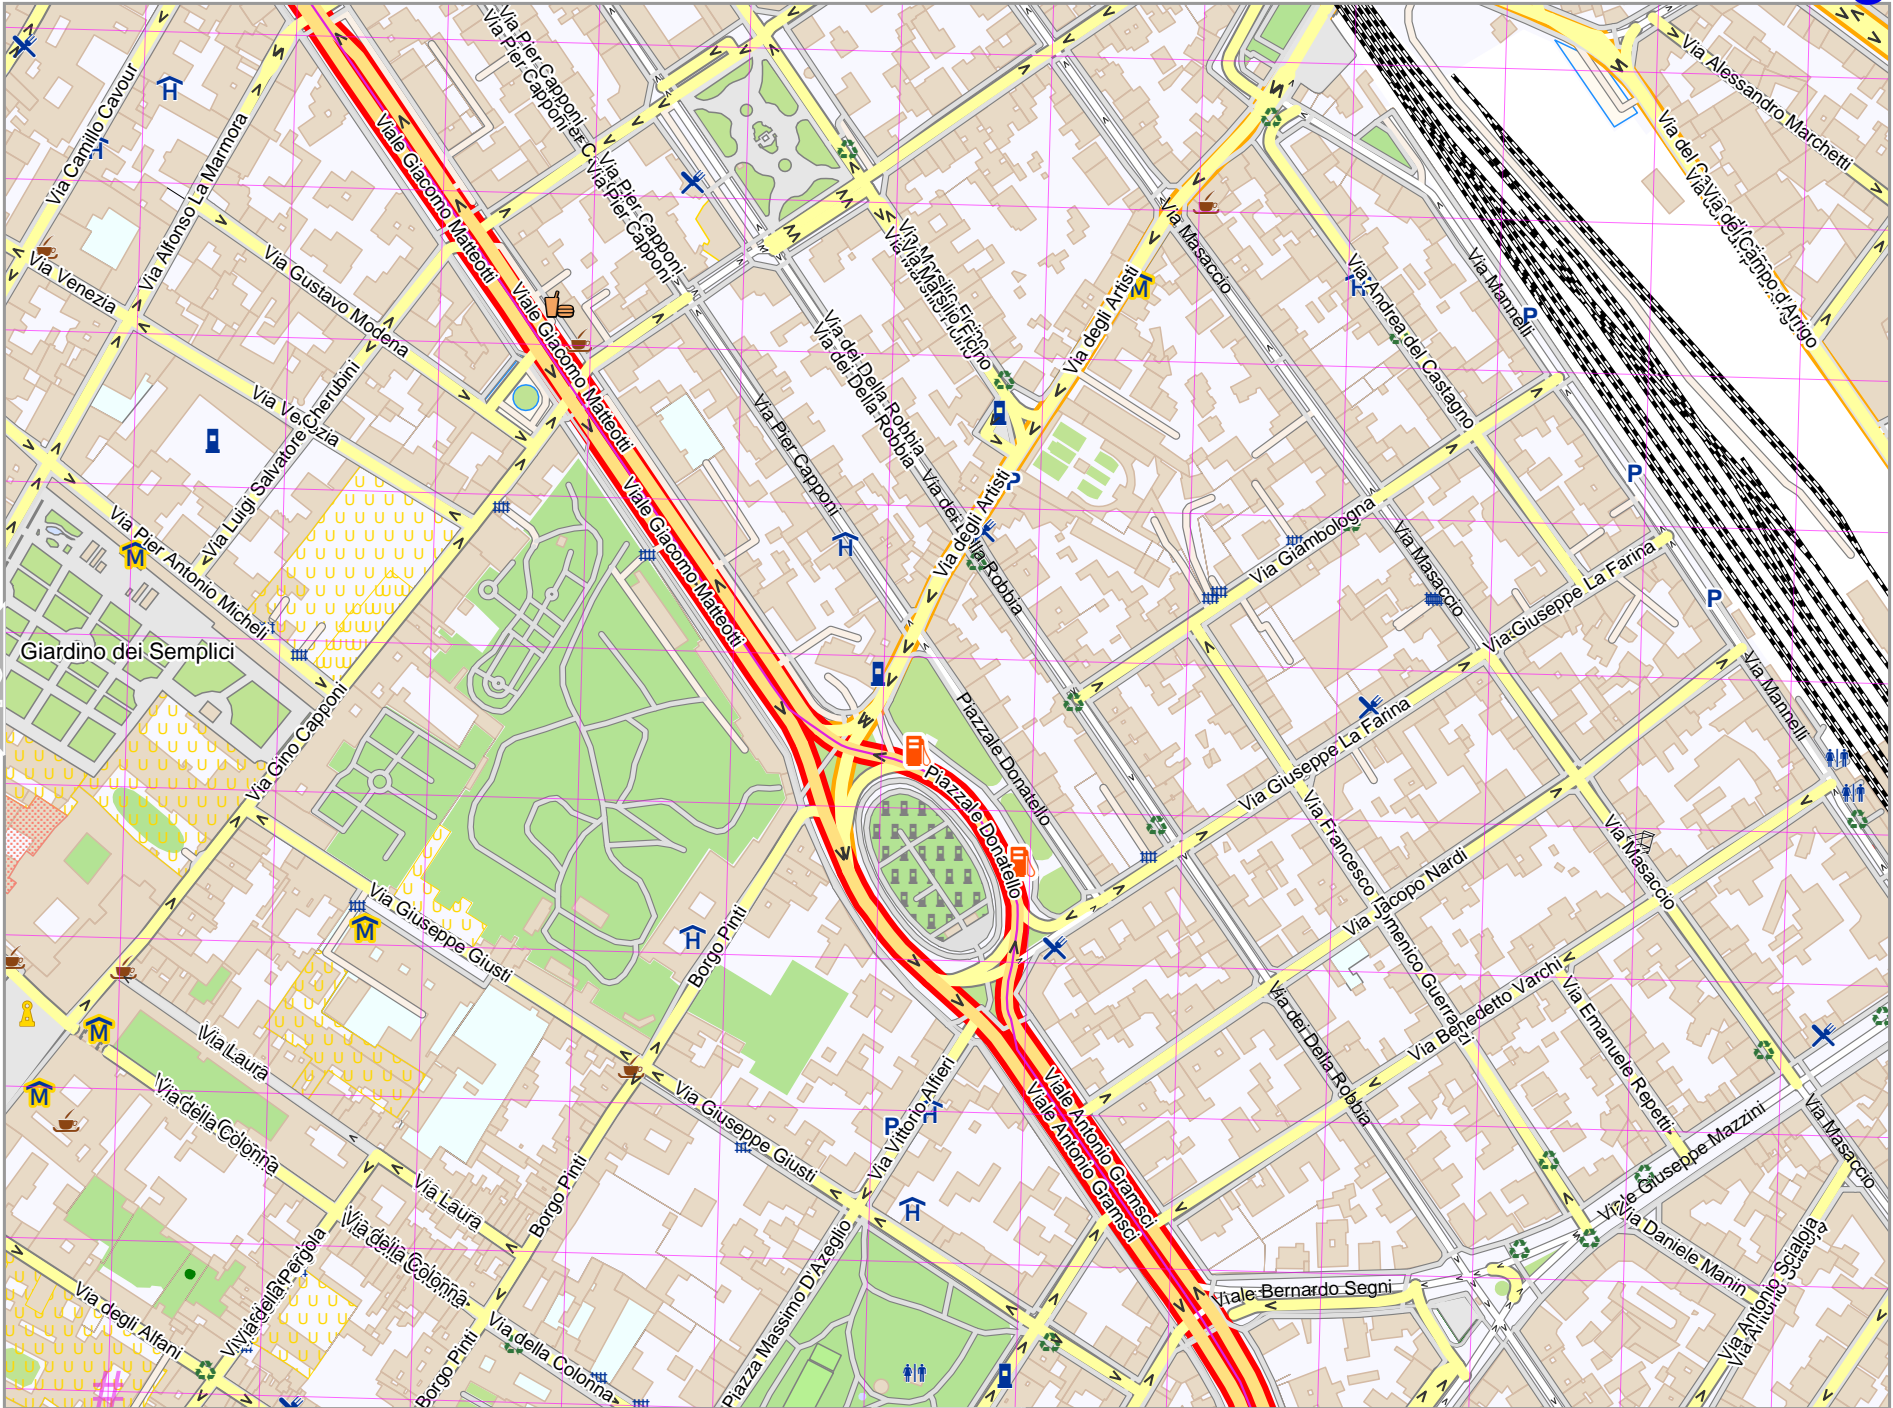

Florence

lon 11.27612 lat 43.78264

lon 11.24576 lat 43.76636
[nom. scale = 1 / 10000]

Florence

Map data © OpenStreetMap contributors

lon 11.27612 lat 43.78264

pdfmap_20230903_213012_Florence_11.2606_43.7742_989.pdf

lon 11.26063 lat 43.77428 [nom. scale = 1 / 5000]

UTM: 32 T easting 682.00 km northing 4849.30 km
UTM-Grid-width = 100m

Florence

Map data © OpenStreetMap contributors

lon 11.26125 lat 43.77473

5

pdfmap_20230903_213012_Florence_11.2606_43.7742_989.pdf

lon 11.24576 lat 43.76636 [nom. scale = 1 / 5000]

UTM: 32 T easting 680.80 km northing 4848.40 km
UTM-Grid-width = 100m