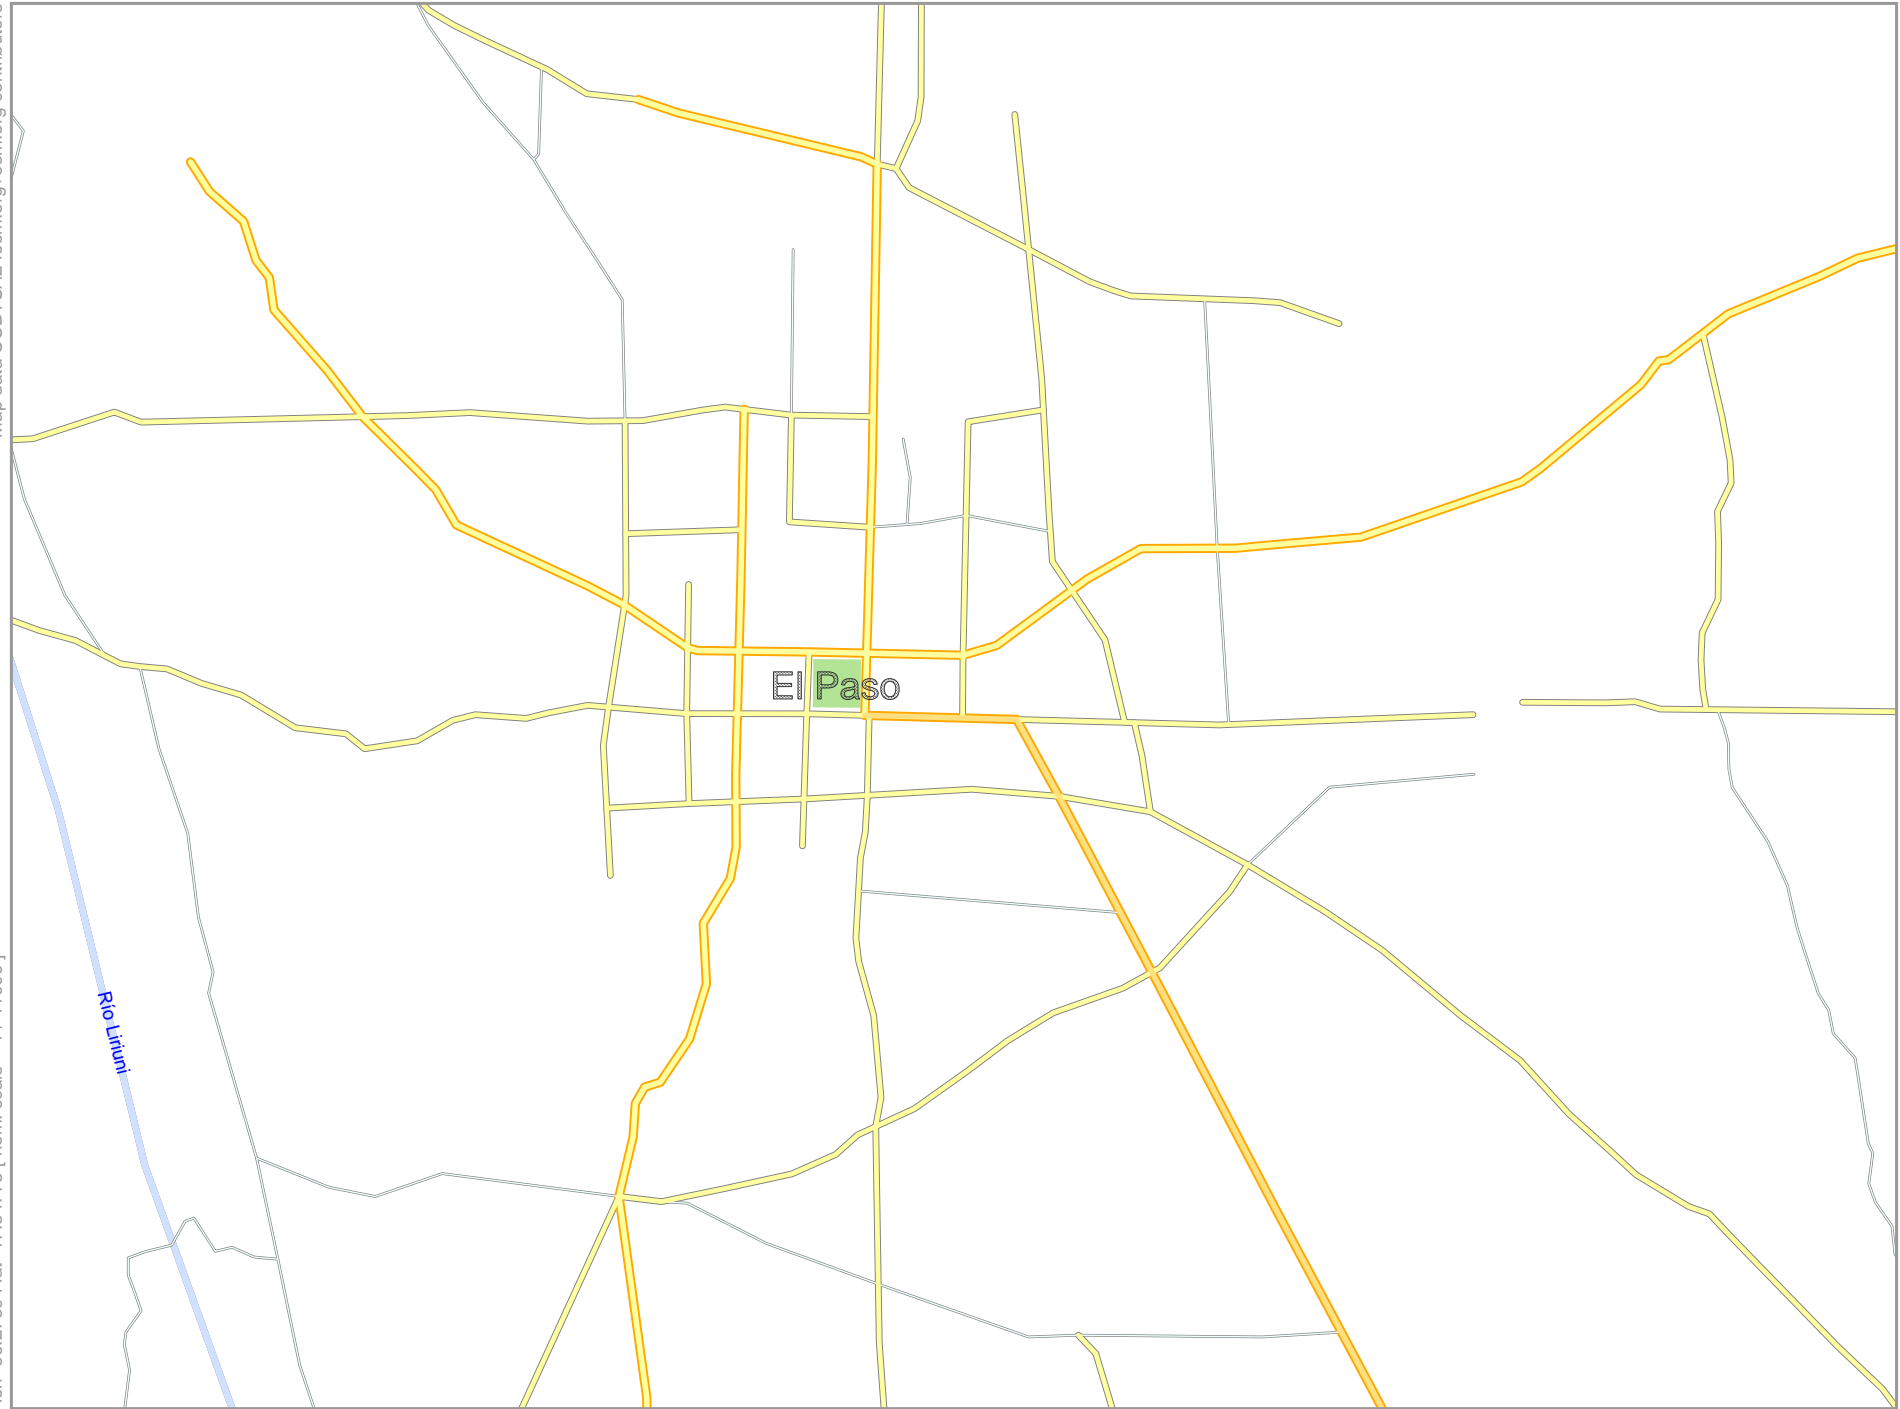

Map data CCBYSA2 fism.org+osm.org contributors

lon -66.251131lat -17.32926

lon -66.27694 lat -17.34773 [nom. scale = 1 / 11000]

pdfmap_20230825_191745_Agencias_El_Paso_-66.264_-17.338_125.pdf

0 100 m 1100 m