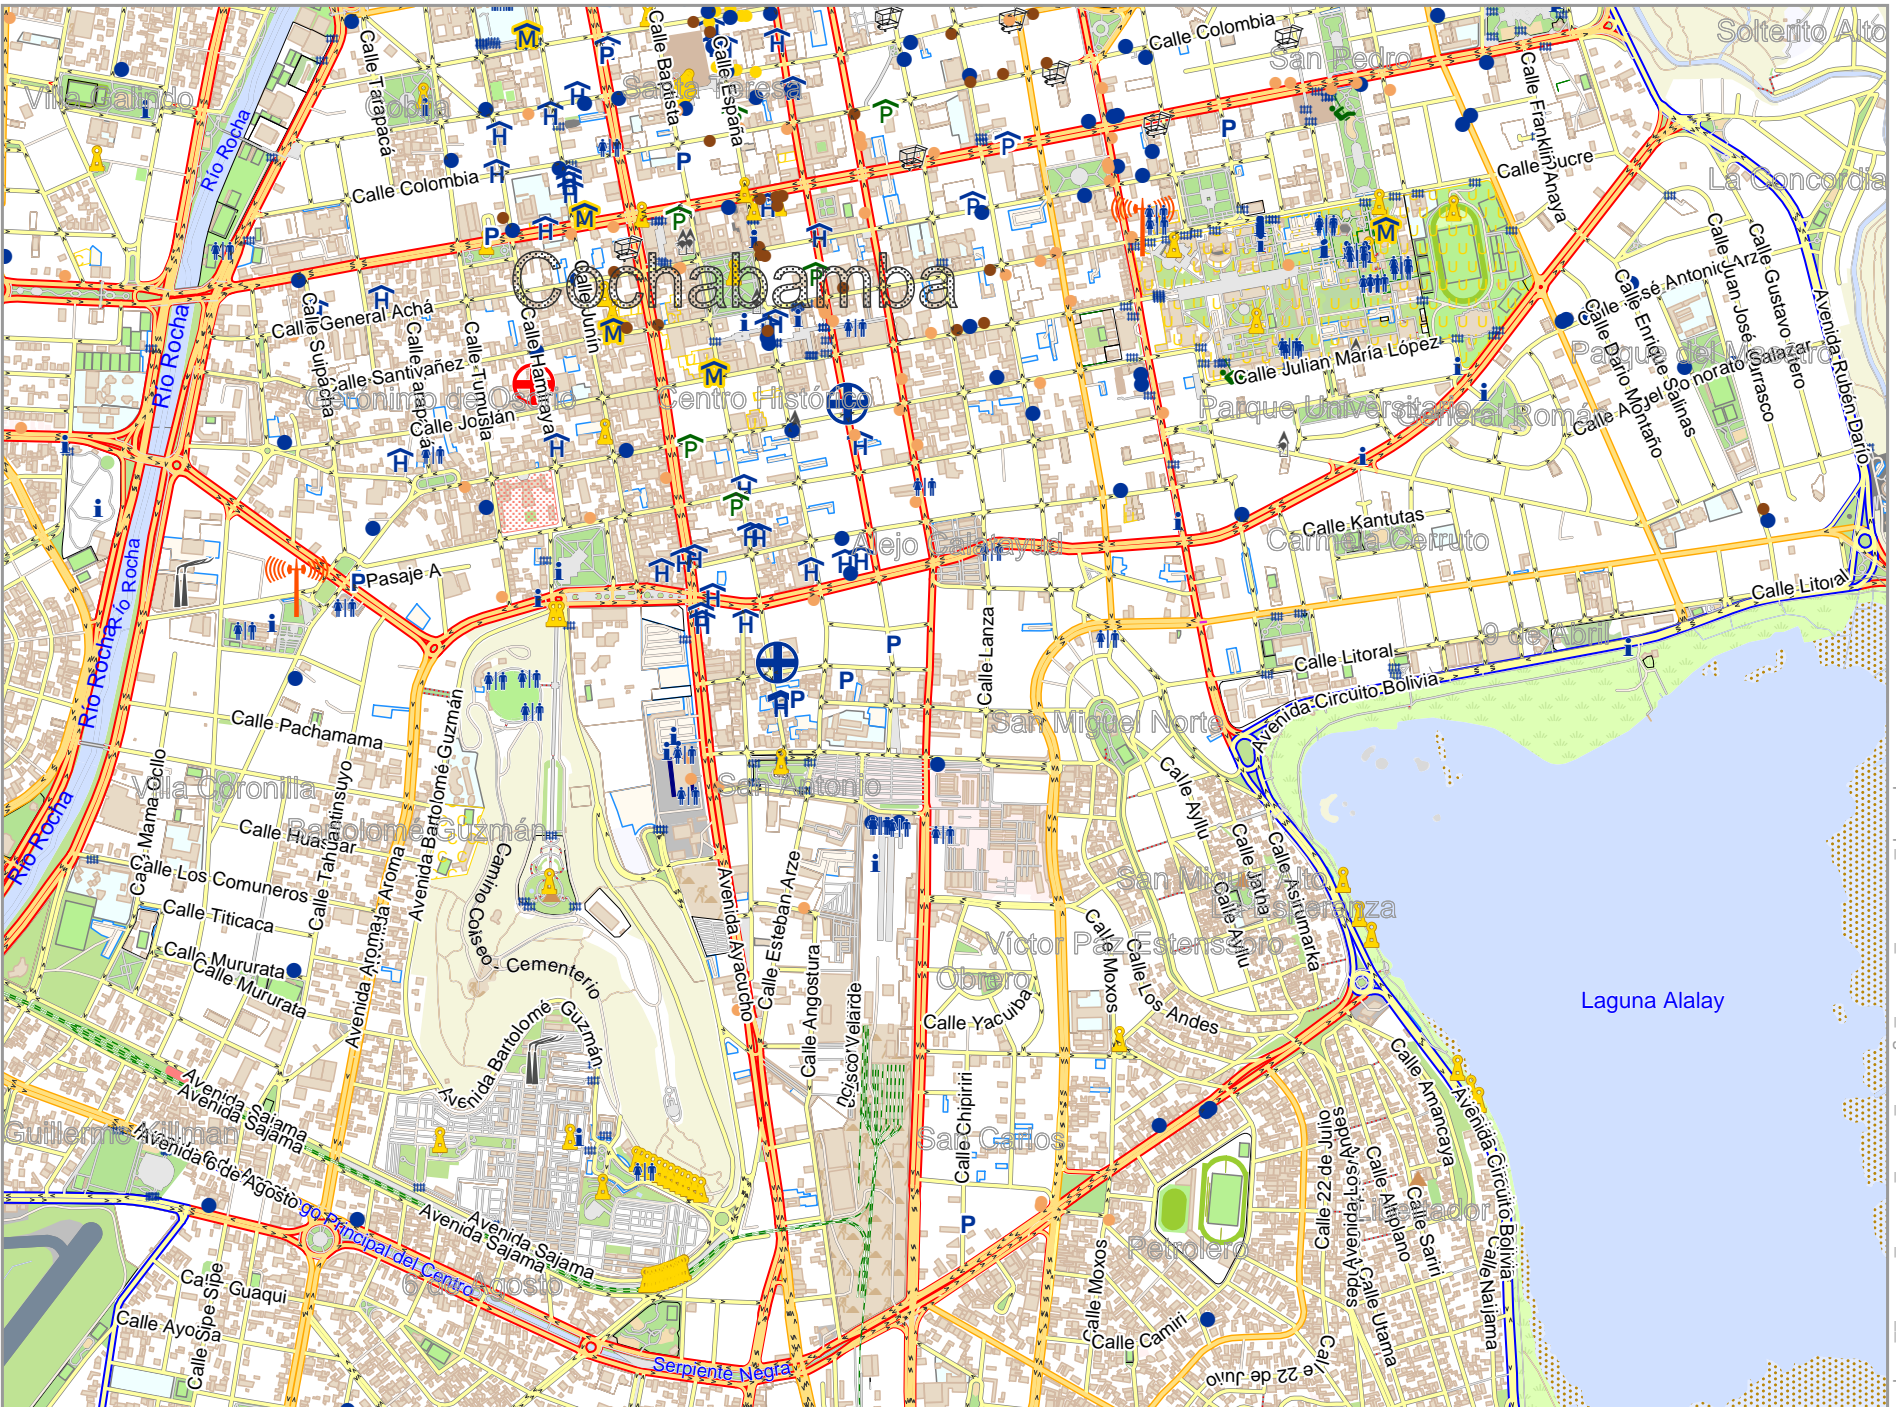

Agencias Centro

Map data © OpenStreetMap contributors

lon -66.17057 lat -17.41401 [nom. scale = 1 / 150000]

lon -66.13536 lat -17.38831

pdfmap_20230825_190620_Agencias_Centro_-66.152_-17.401_336.pdf