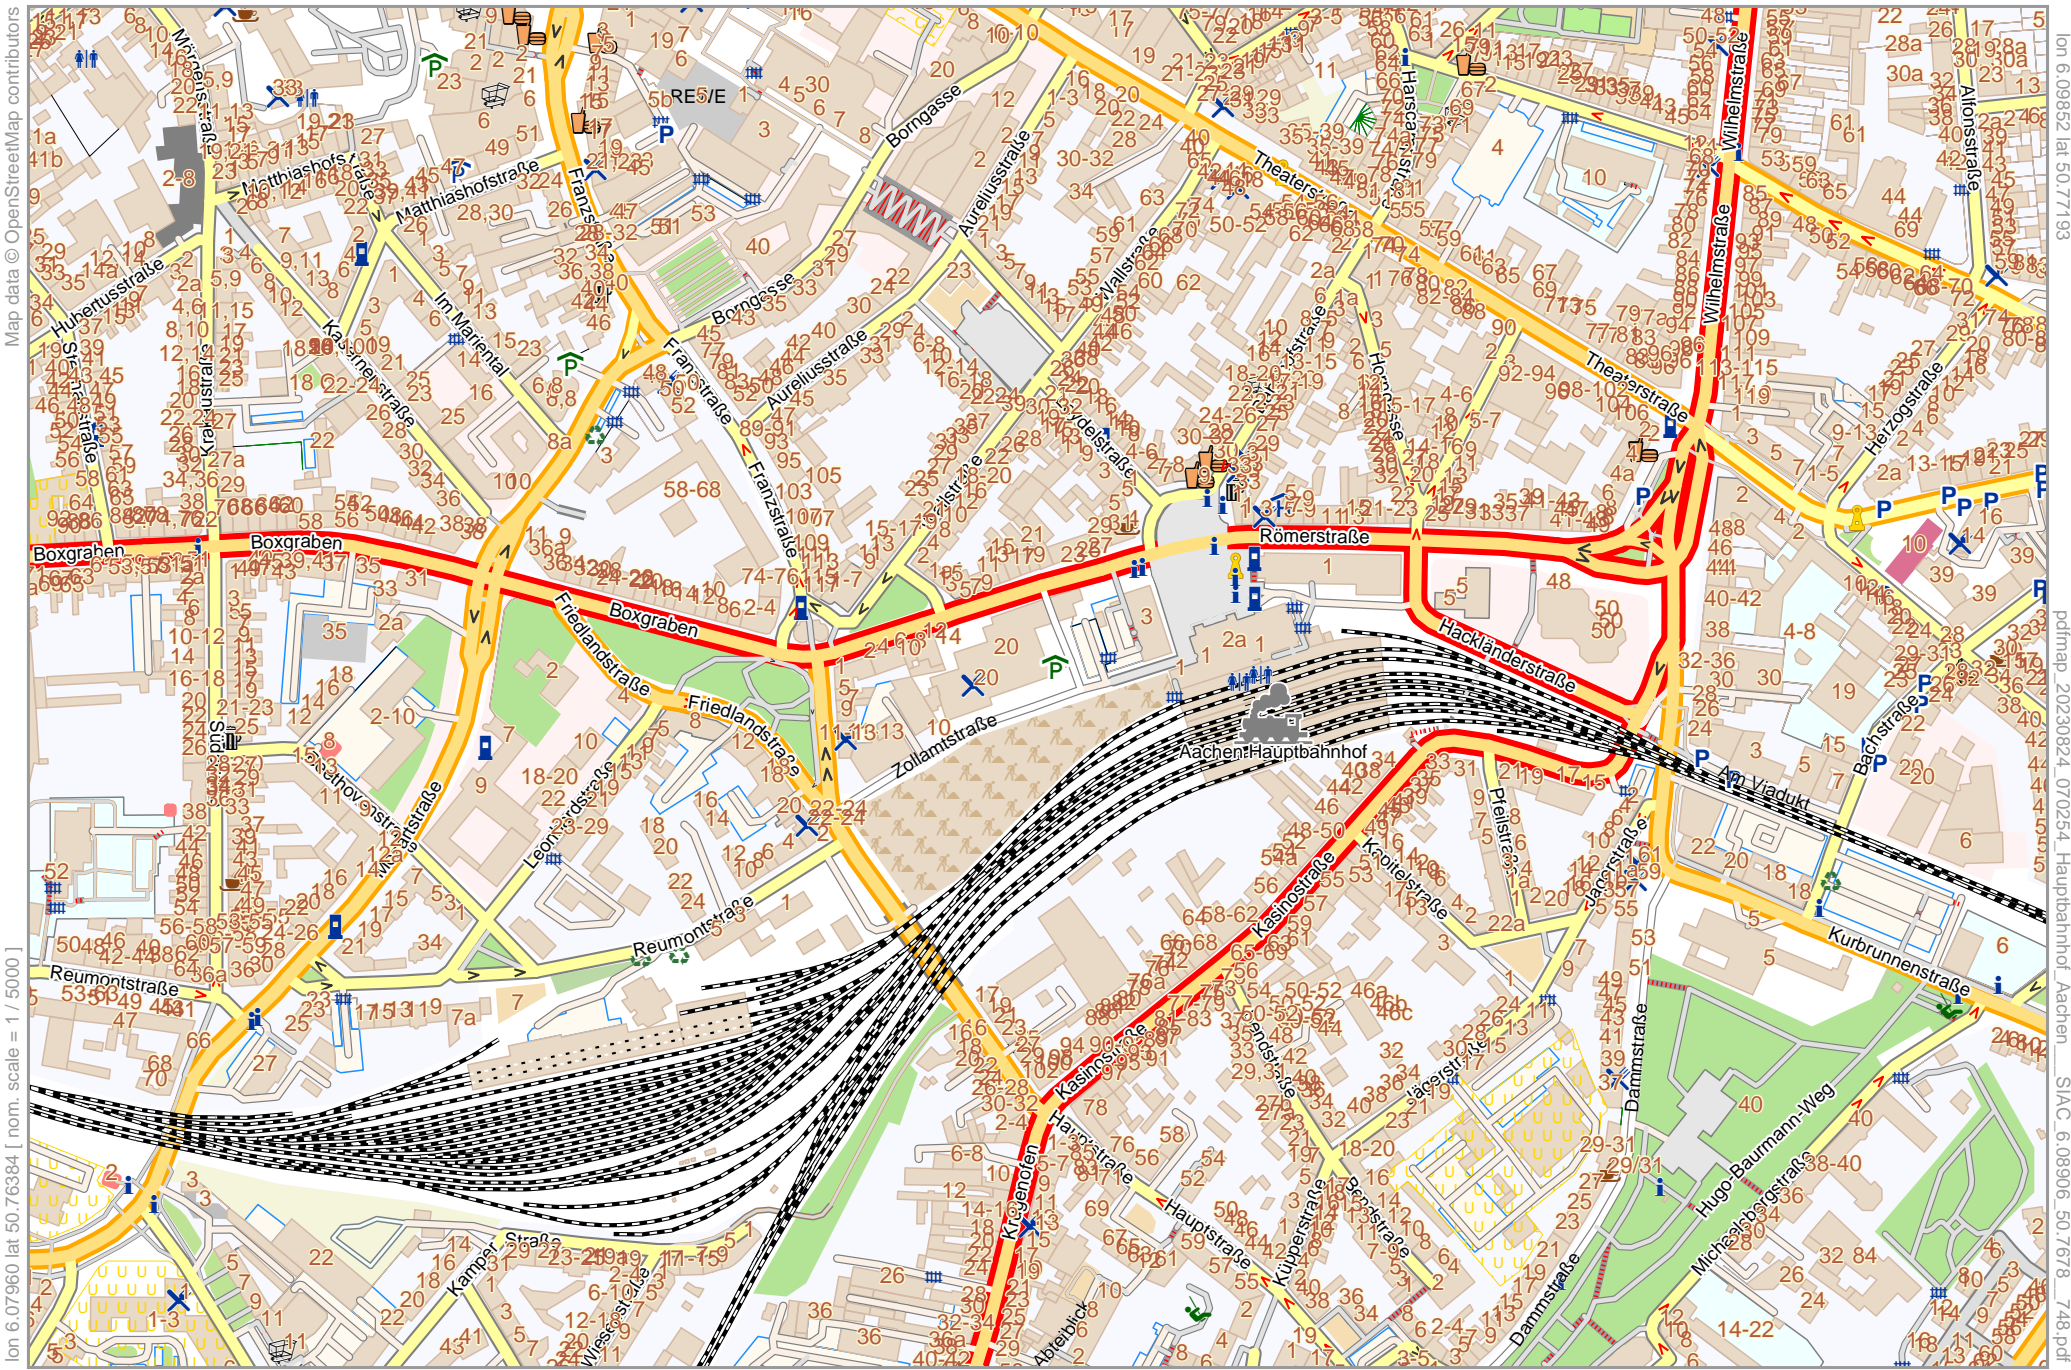

Hauptbahnhof Aachen / SIAC

Map data © OpenStreetMap contributors

lon 6.07960 lat 50.76384 [nom. scale = 1 / 5000]

lon 6.09852 lat 50.77193

pdfmap_20230824_070254_Hauptbahnhof_Aachen

SIAC 6.08906 50.7678 748.pdf

0 100 m 500 m