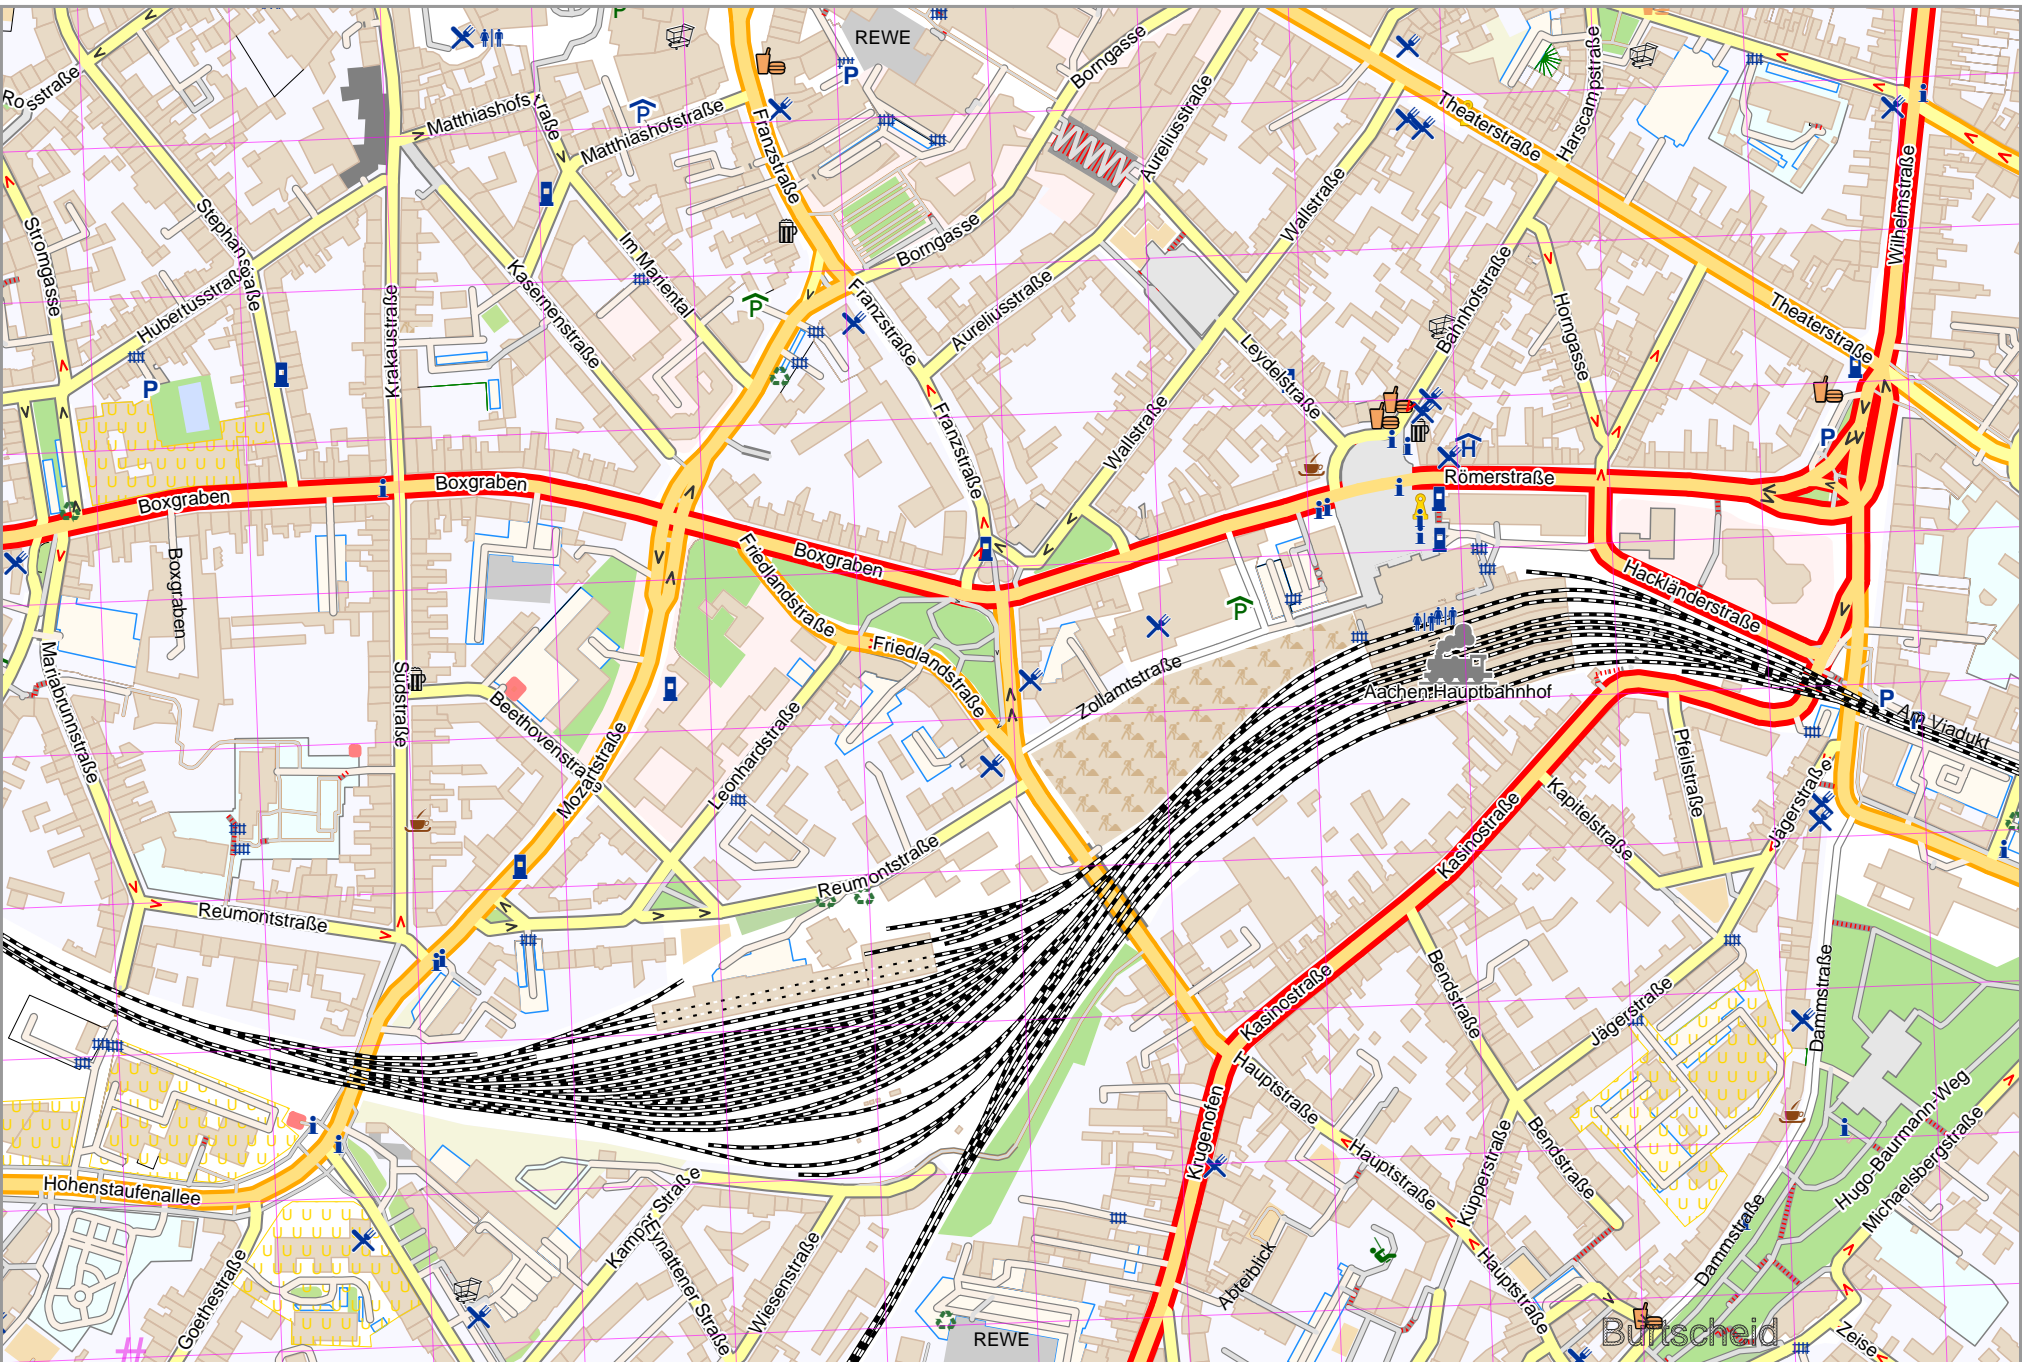

Map data © OpenStreetMap contributors

lon 6.07761 lat 50.76349 [ nom. scale = 1 / 5000 ]

# UTM: 32 U easting 294.00 km northing 5627.60 km  
UTM-Grid-width = 100m

lon 6.09654 lat 50.77158

pdfmap\_20230824\_065919\_Hauptbahnhof\_Aachen

SIAC\_6.08707\_50.7675\_496.pdf