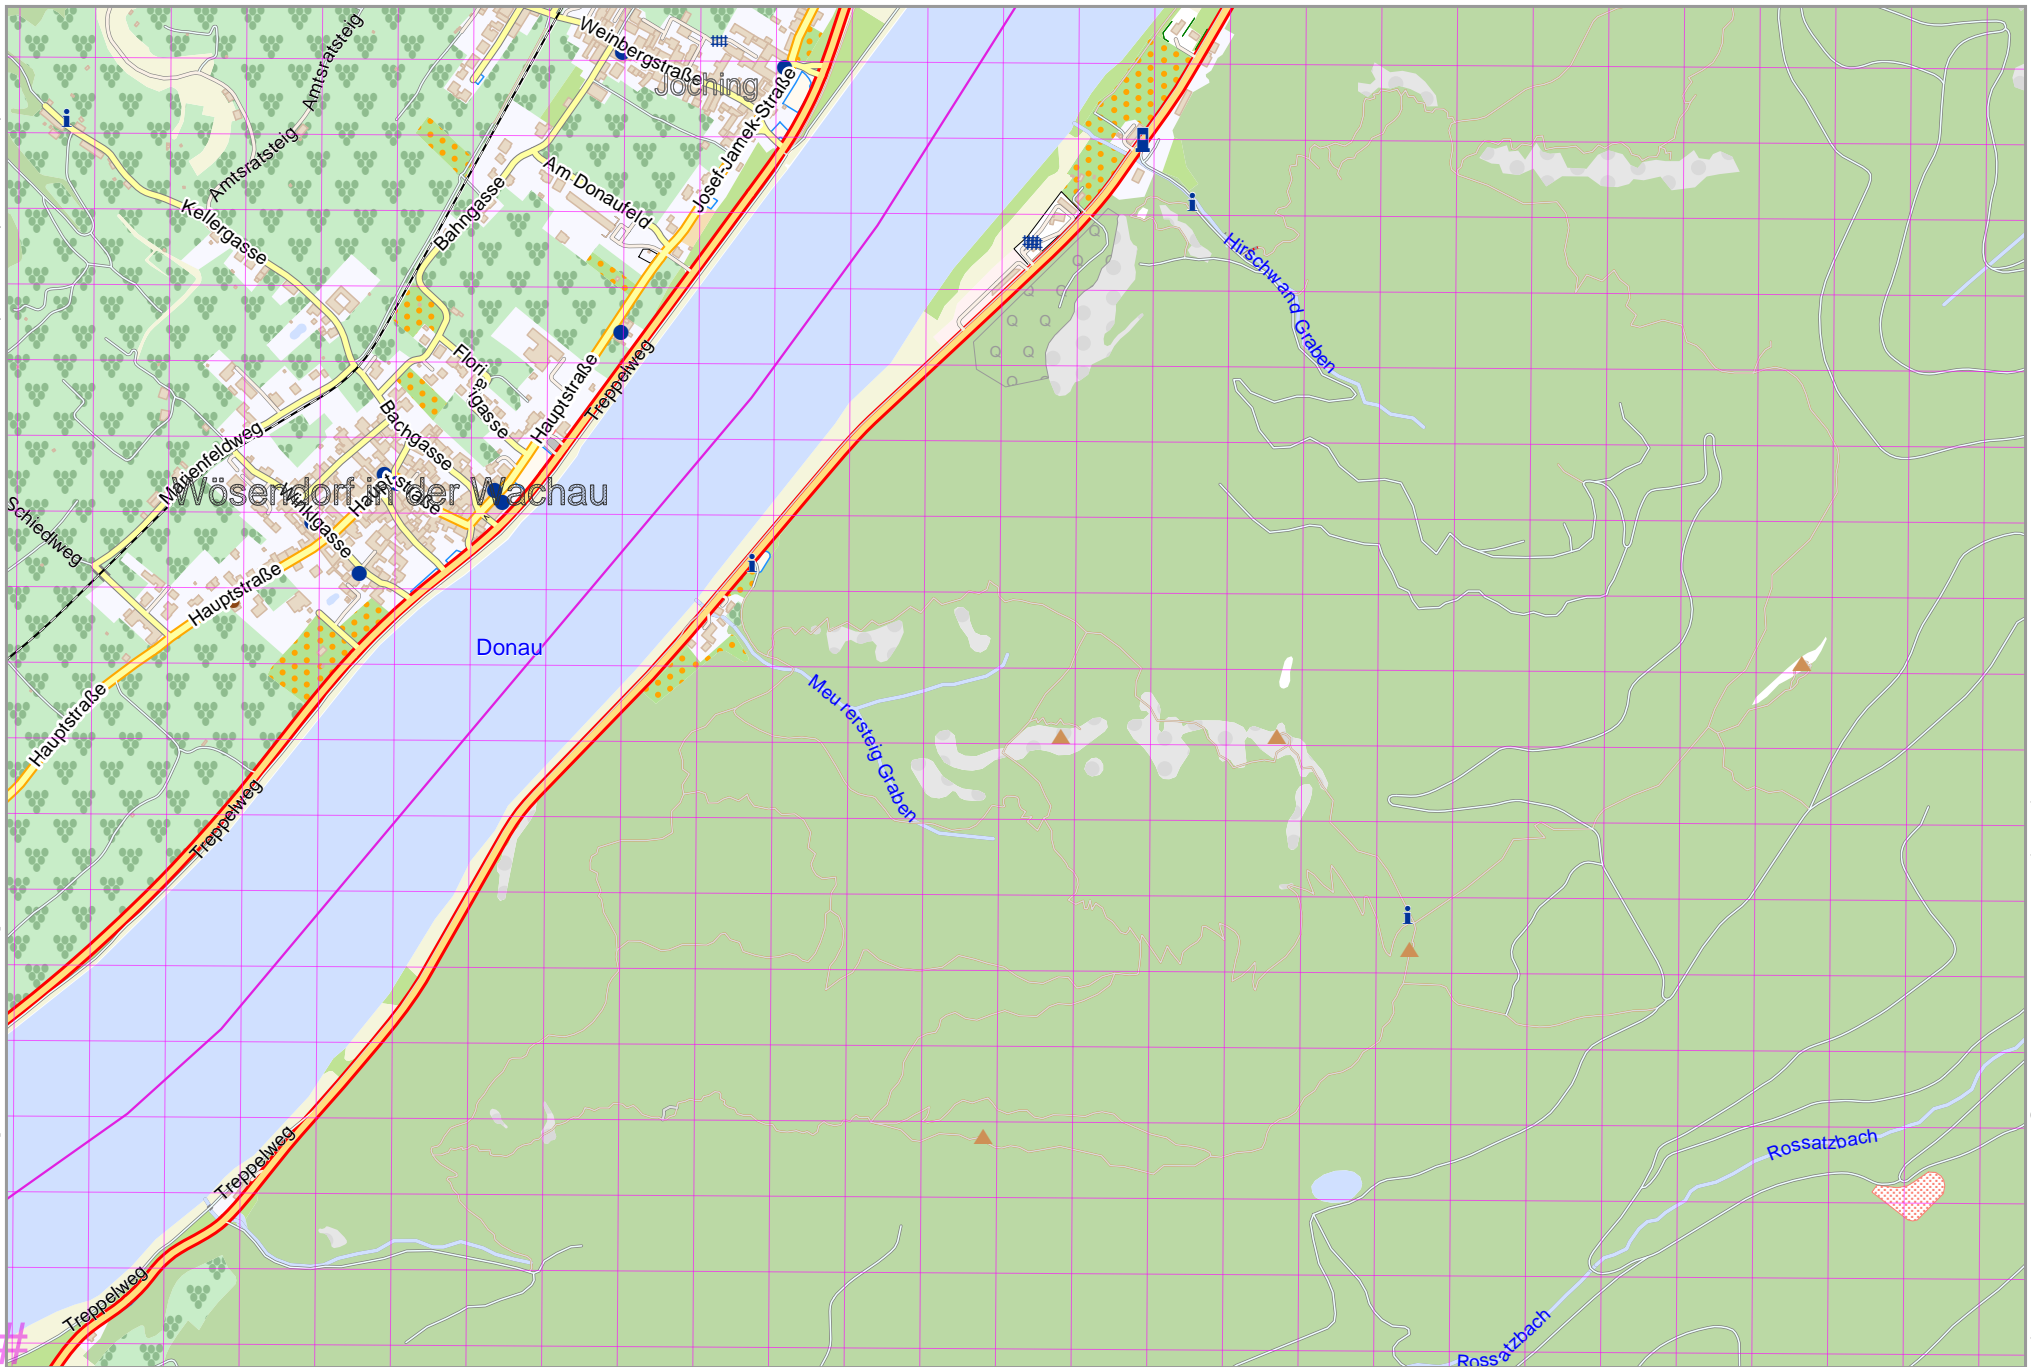

Map data © OpenStreetMap contributors

lon_15.44684 lat_48.37041 [nom. scale = 1 / 10000]

lon 15.48288 lat 48.38660

pdfmap_20230812_173957_Stoasteig_15.4648_48.3785_268.pdf

UTM: 33 U easting 533.10 km northing 5357.60 km
UTM-Grid-width = 100m