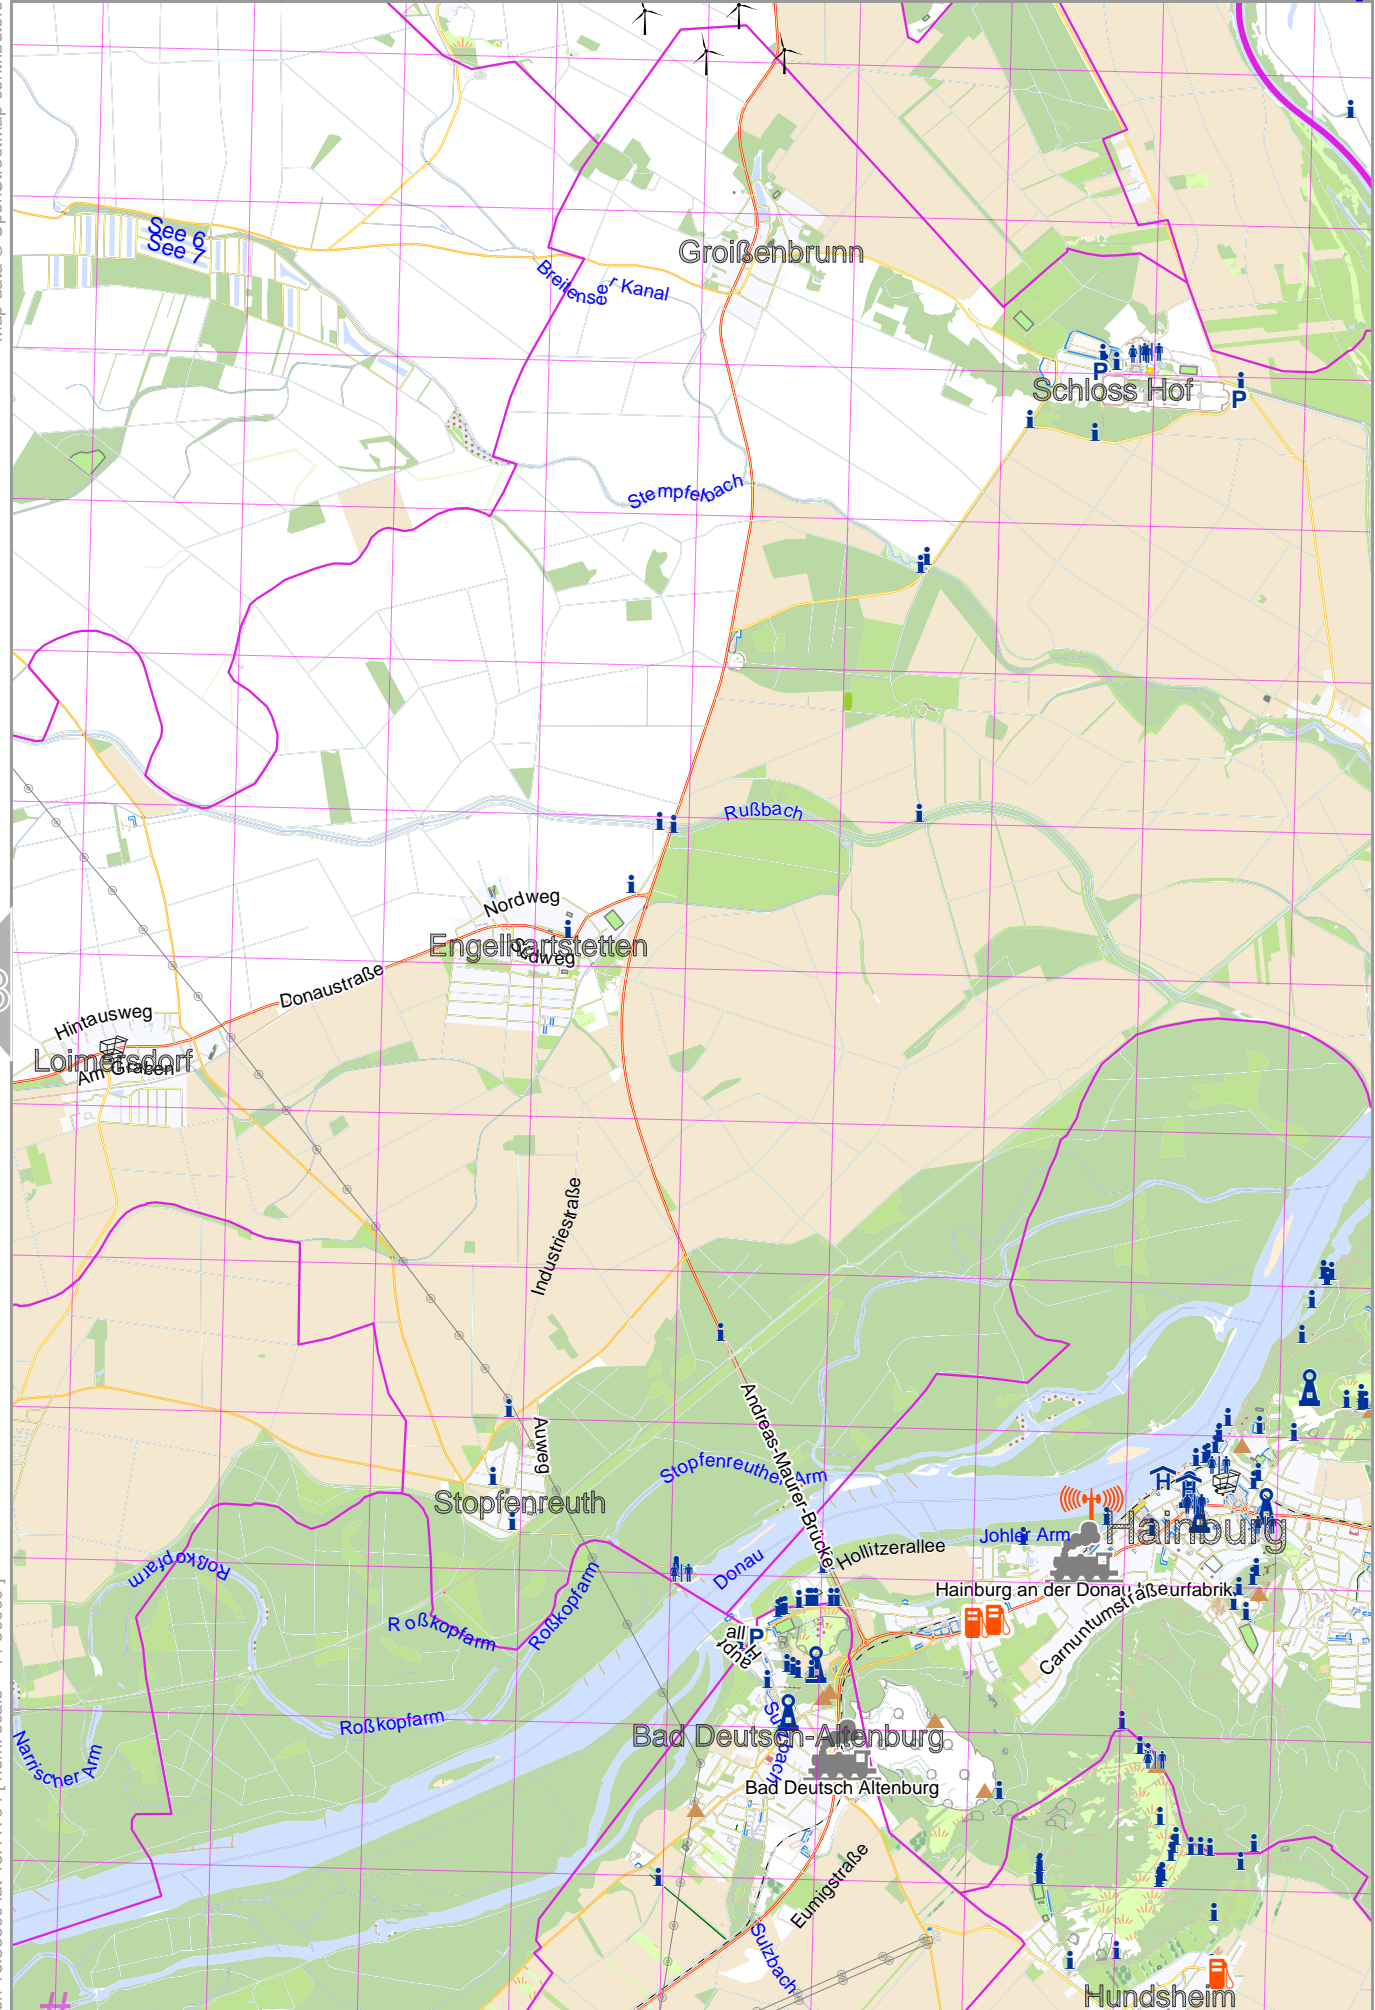

1

2

Map data © OpenStreetMap contributors

lon 16.715891 lat 48.23710

[lon 16.59487 lat 48.11704 [nom. scale = 1 / 500000

pdfmap\_20230911\_193248\_1\_16.7158\_48.1770\_128.pdf

# UTM: 33 U easting 619.00 km northing 5331.00 km  
UTM-Grid-width = 1000m

Map data © OpenStreetMap contributors

lon 16.95792 lat 48.23710

[ nom. scale = 1 / 500000 ] lon 16.83690 lat 48.11704

pdfmap\_20230811\_193248\_1\_16:7158\_48:1770\_128.pdf

# UTM: 33 U easting 637.00 km northing 5331.00 km  
UTM-Grid-width = 1000m