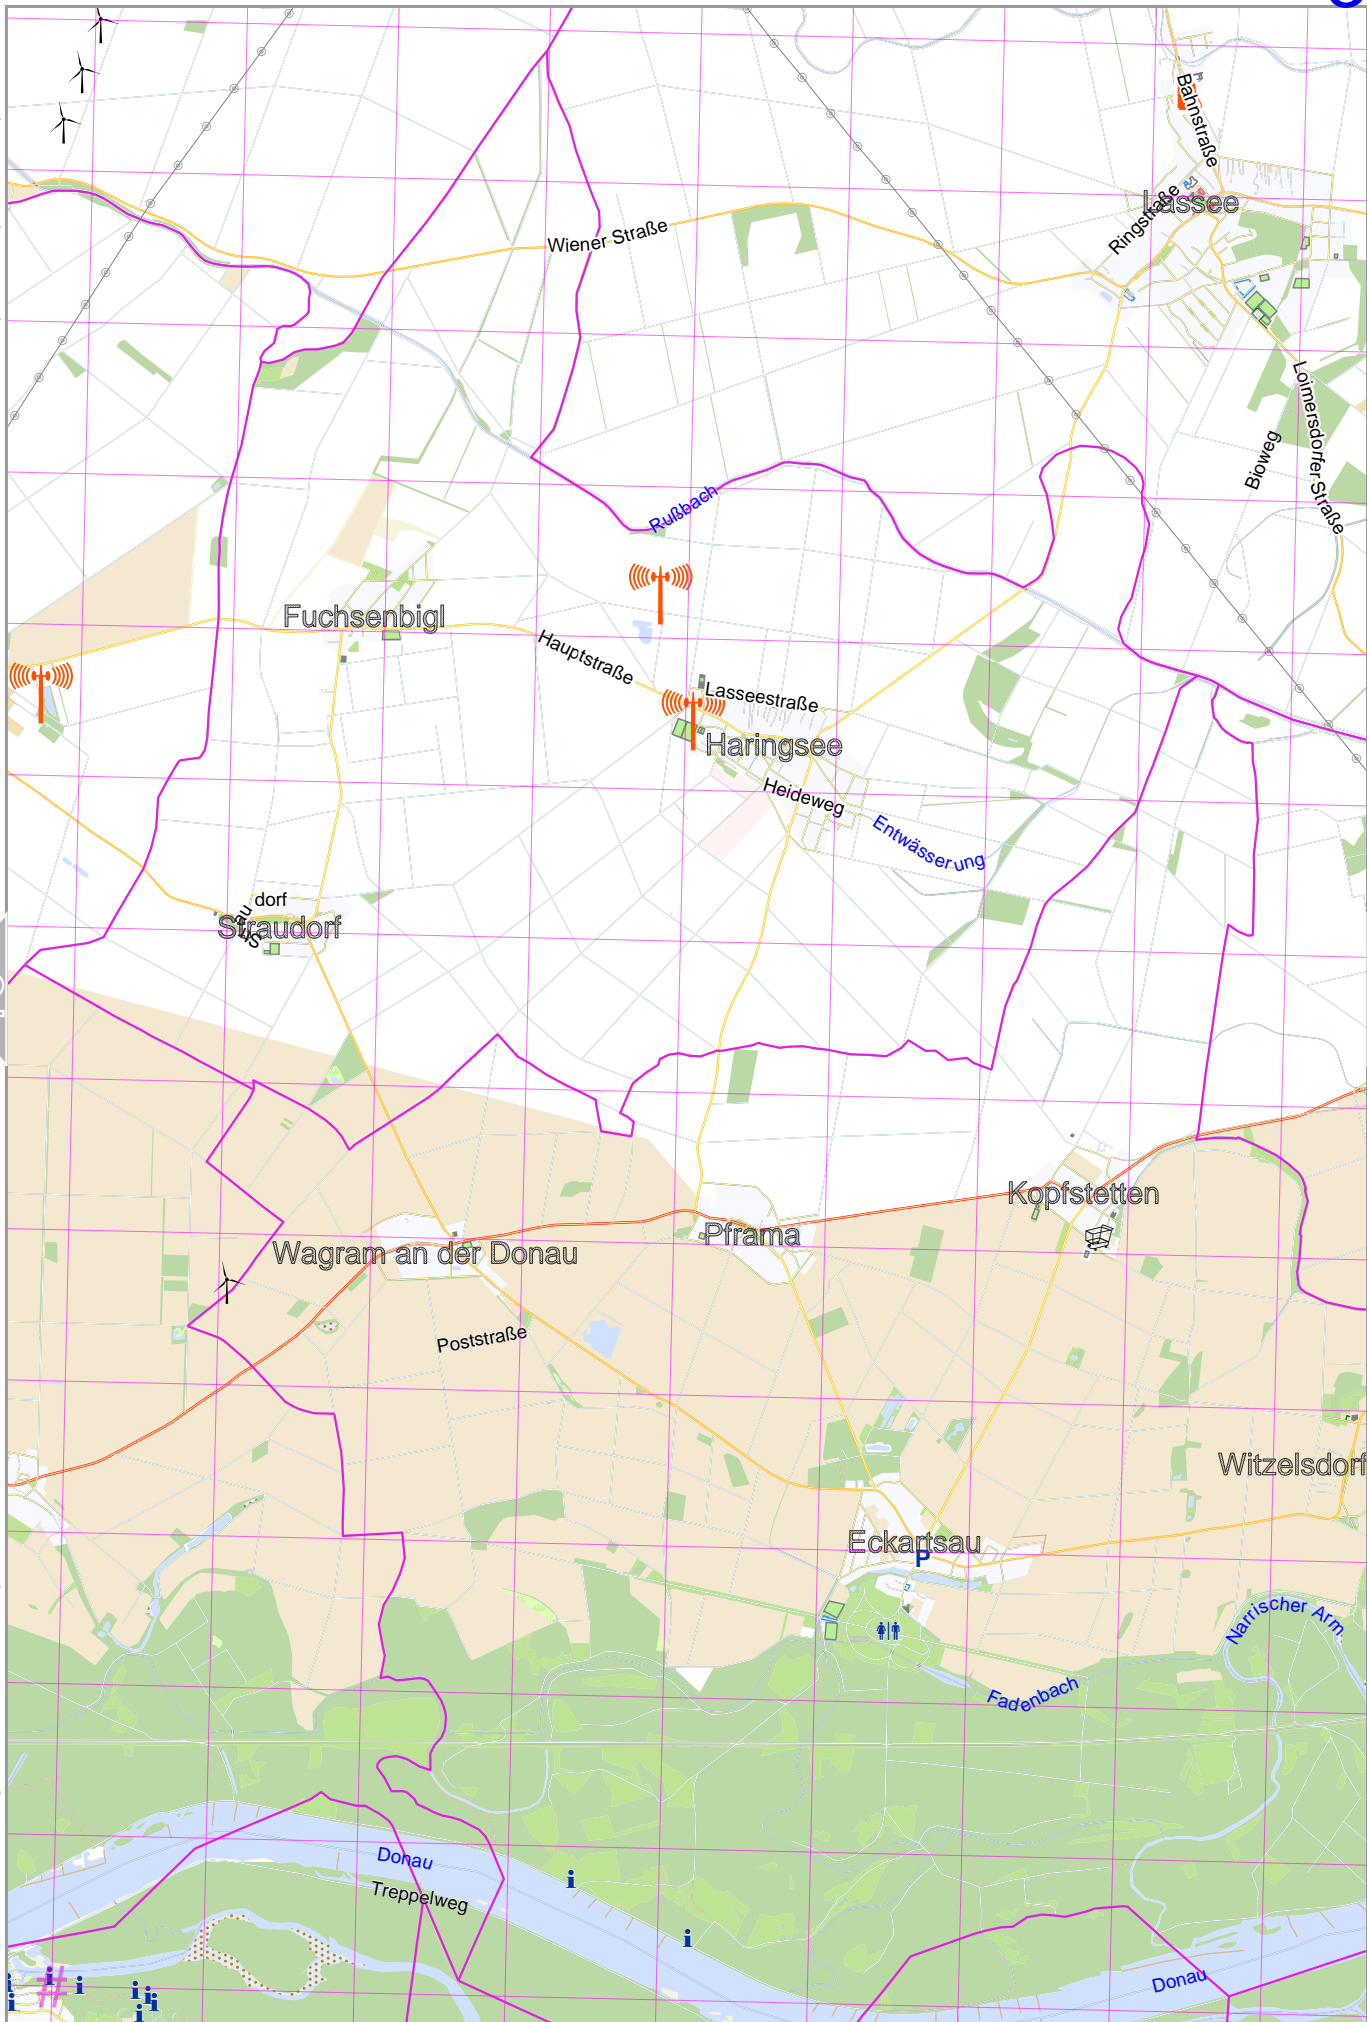

1

2

Map data © OpenStreetMap contributors

lon 16.715891 lat 48.23710

[lon 16.59487 lat 48.11704 [nom. scale = 1 / 500000

pdfmap\_20230911\_193248\_1\_16.7158\_48.1770\_128.pdf

# UTM: 33 U easting 619.00 km northing 5331.00 km  
UTM-Grid-width = 1000m

Map data © OpenStreetMap contributors

lon 16.95792 lat 48.23710

[ nom. scale = 1 / 500000 ] lon 16.83690 lat 48.11704

pdfmap\_20230811\_193248\_1\_16:7158\_48:1770\_128.pdf

# UTM: 33 U easting 637.00 km northing 5331.00 km  
UTM-Grid-width = 1000m