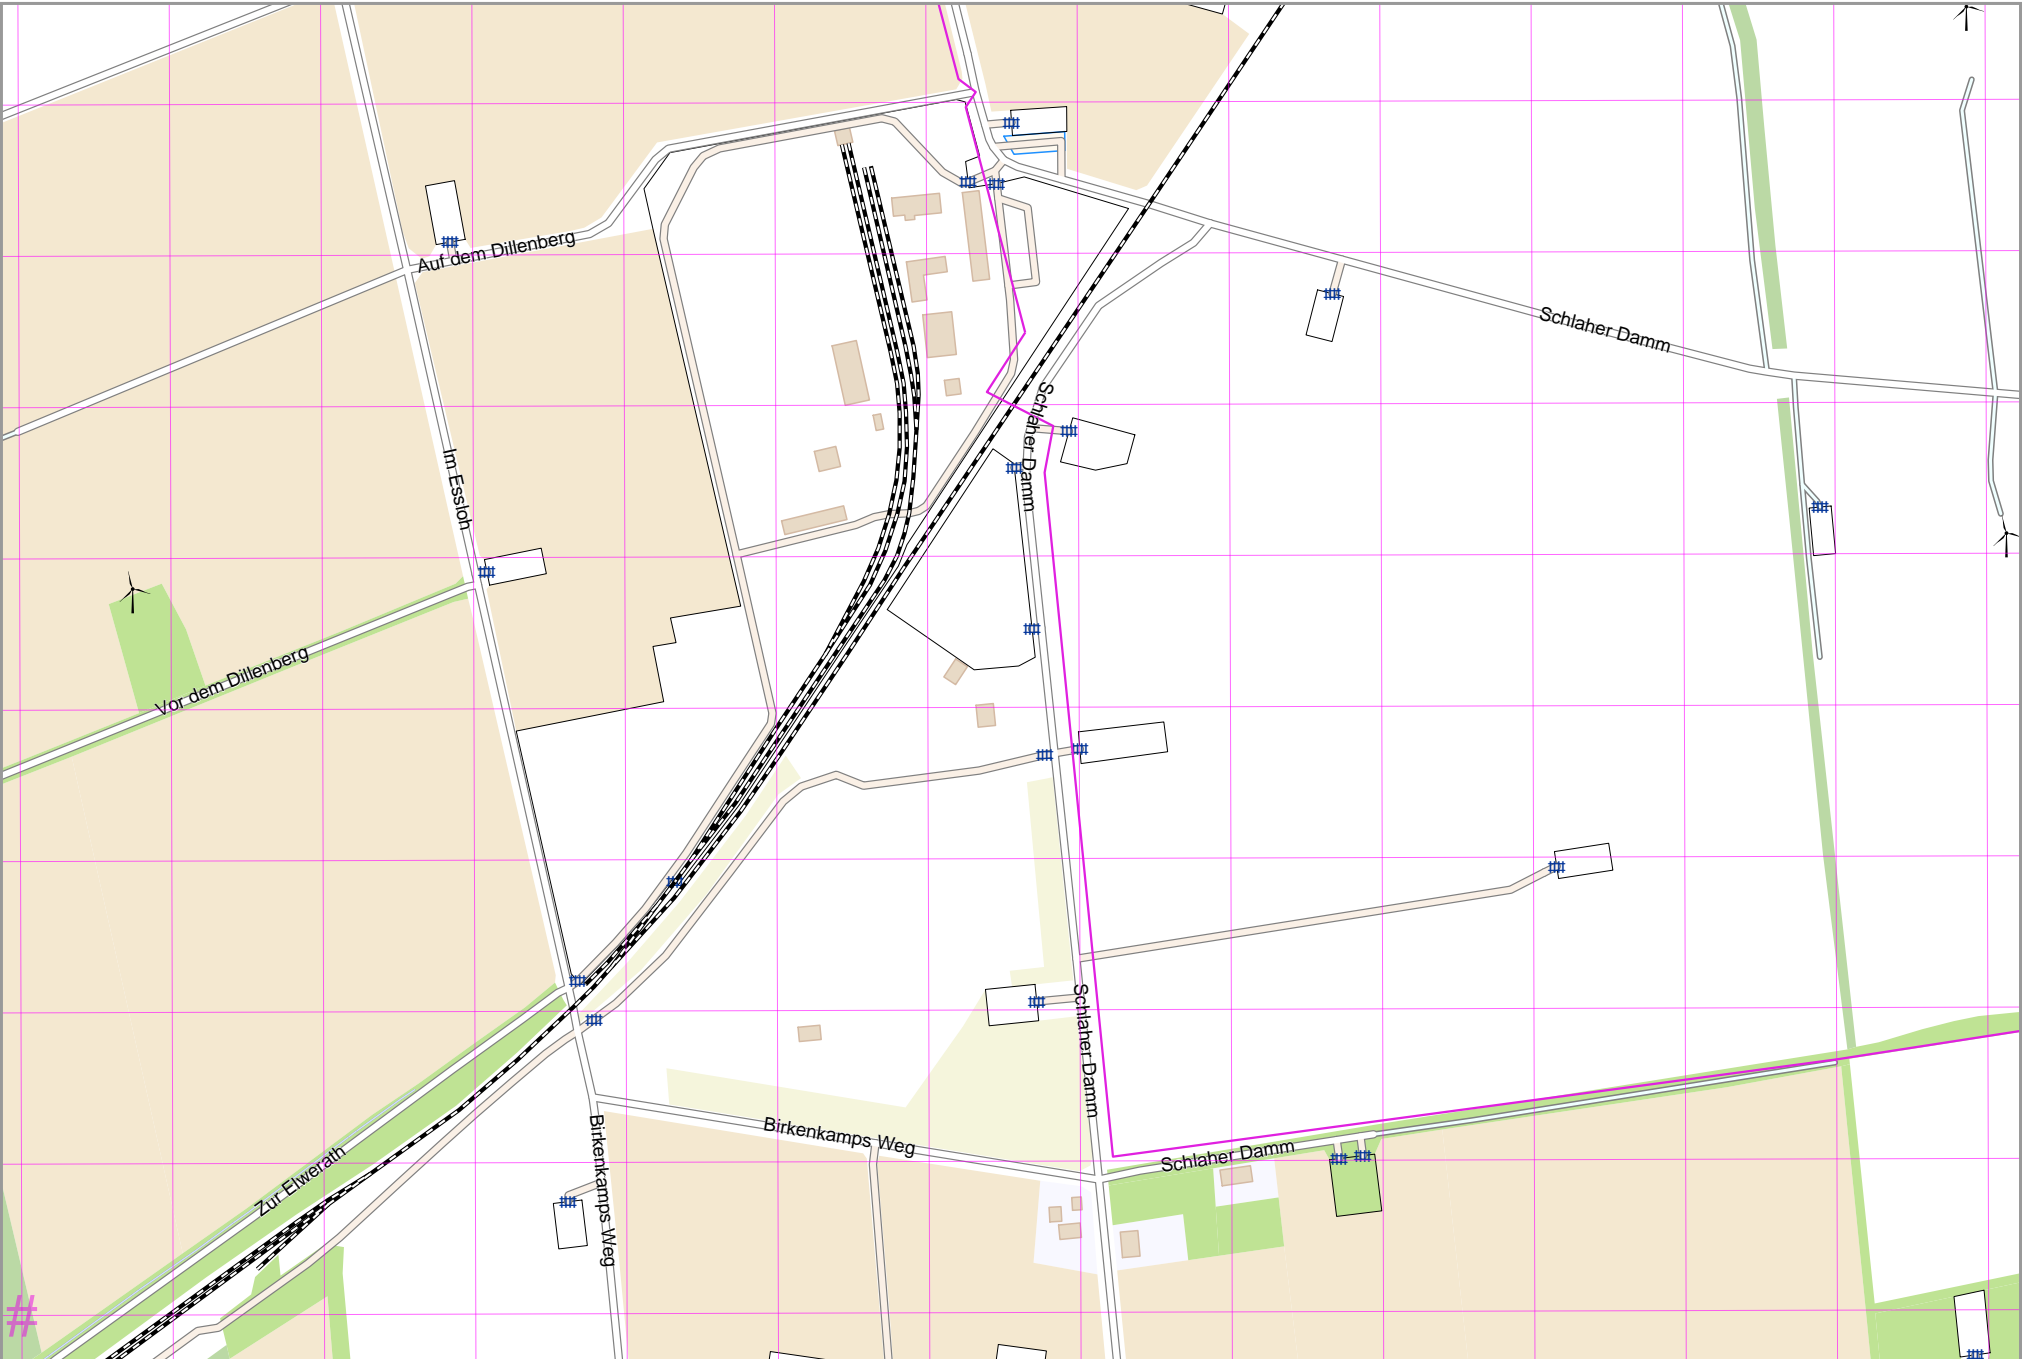

Map data © OpenStreetMap contributors

lon 8.79936 lat 52.64108

pdfmap_20230807_082743_EMPG_Barenburg_8.78949_52.6370_872.pdf

lon 8.77964 lat 52.63299 [nom. scale = 1 / 5000]

UTM: 32 U easting 485.10 km northing 5831.50 km
UTM-Grid-width = 100m