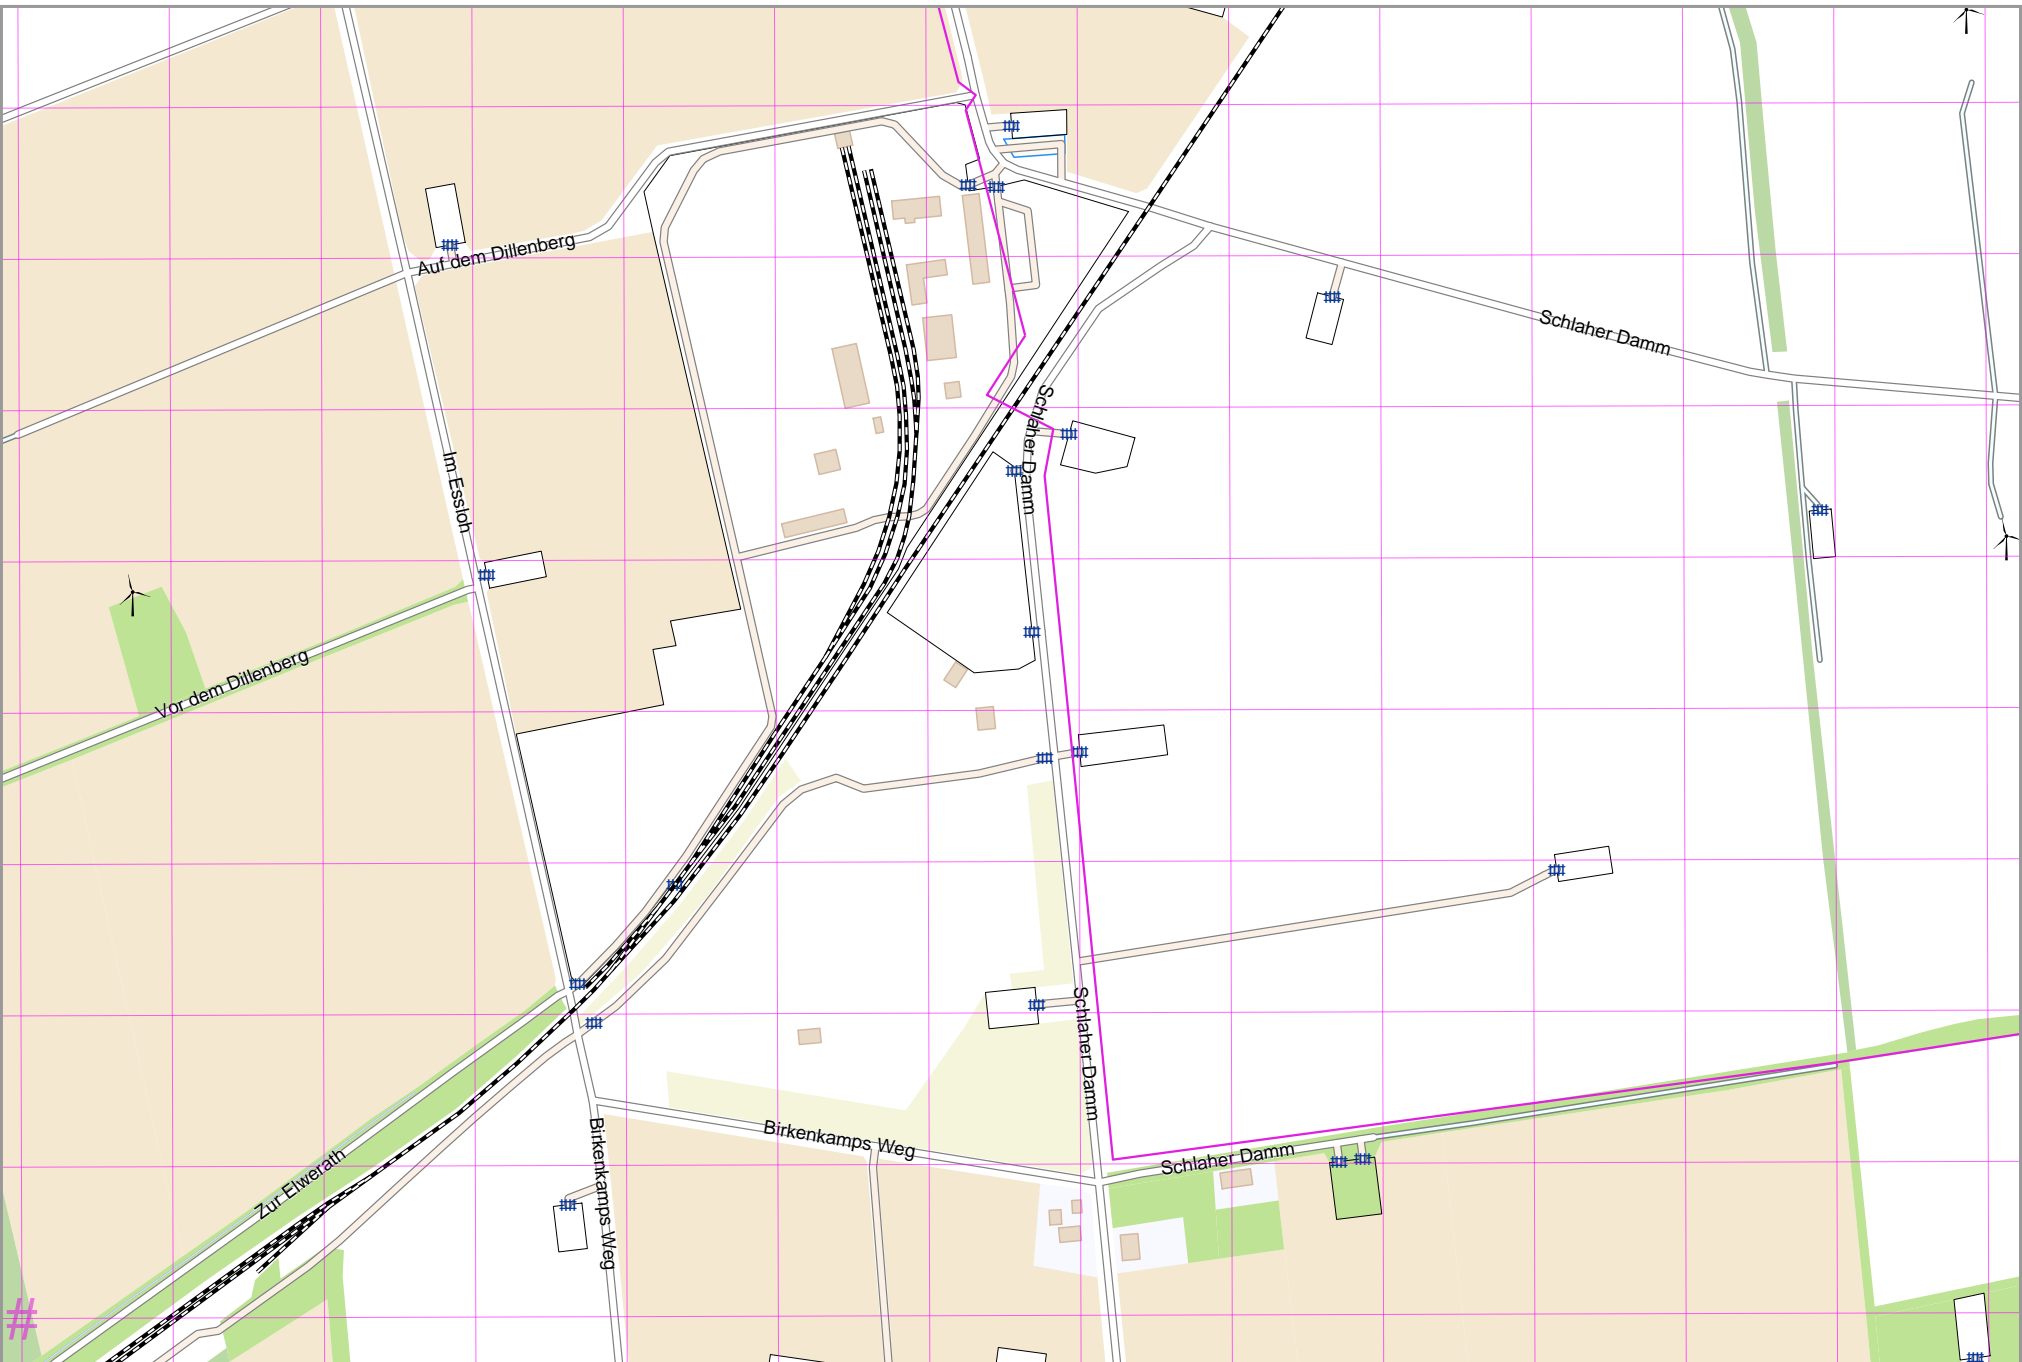

Map data © OpenStreetMap contributors

lon 8.79936 lat 52.64108

pdfmap_20230807_082734_EMPG_Barenburg_8.78949_52.6370_582.pdf

lon 8.77964 lat 52.63299 [nom. scale = 1 / 5000]

UTM: 32 U easting 485.10 km northing 5831.50 km
UTM-Grid-width = 100m