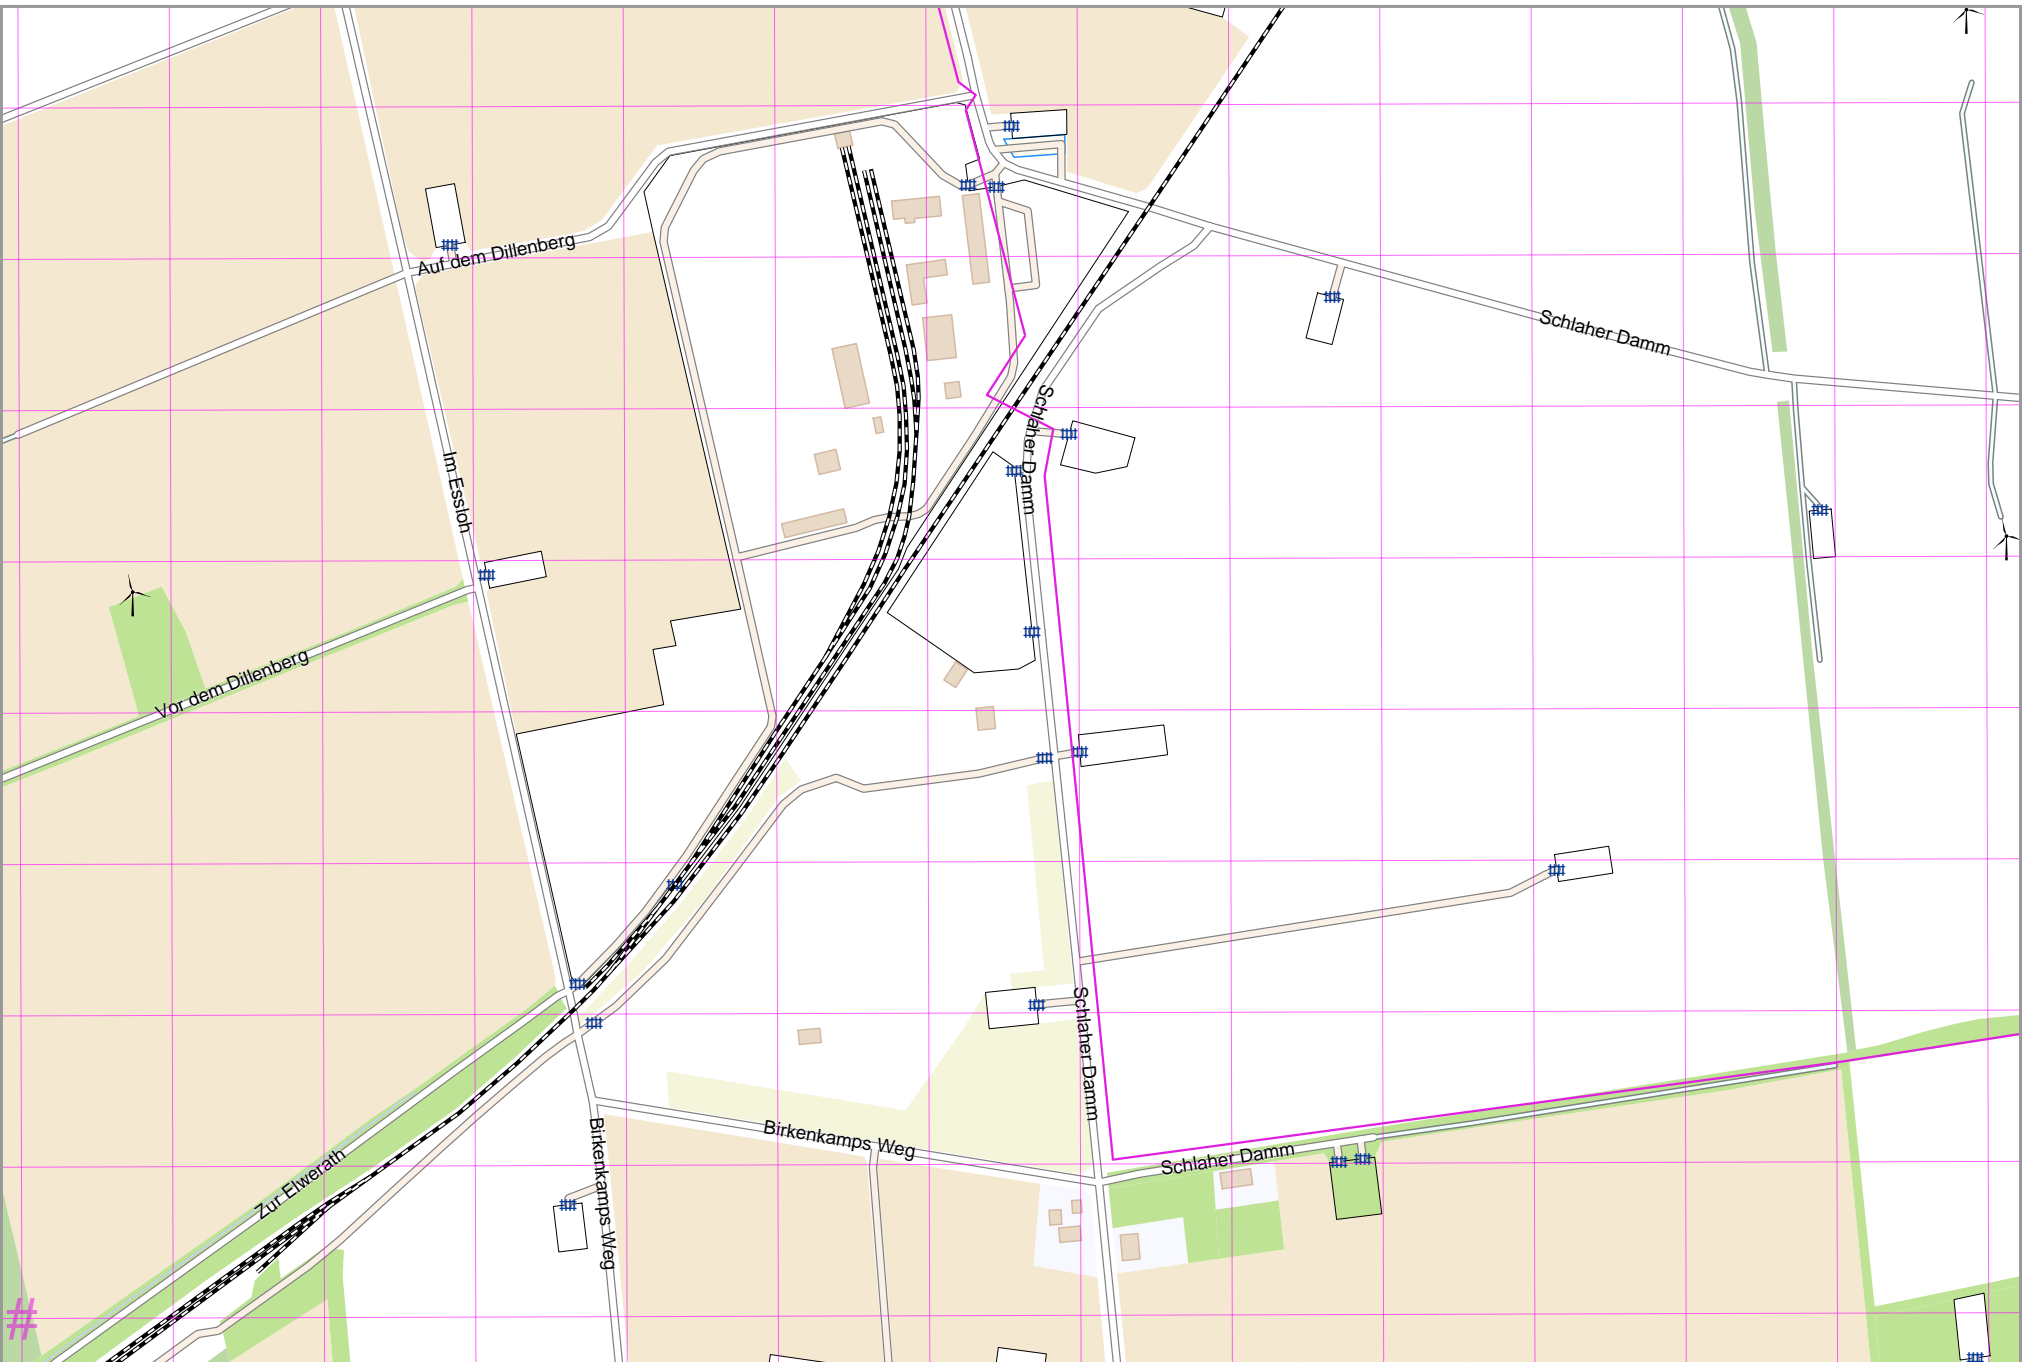

Map data © OpenStreetMap contributors

lon 8.79936 lat 52.64108

pdfmap_20230807_082723_EMPG_Barenburg_8.78949_52.6370_627.pdf

lon 8.77964 lat 52.63299 [nom. scale = 1 / 5000]

UTM: 32 U easting 485.10 km northing 5831.50 km
UTM-Grid-width = 100m