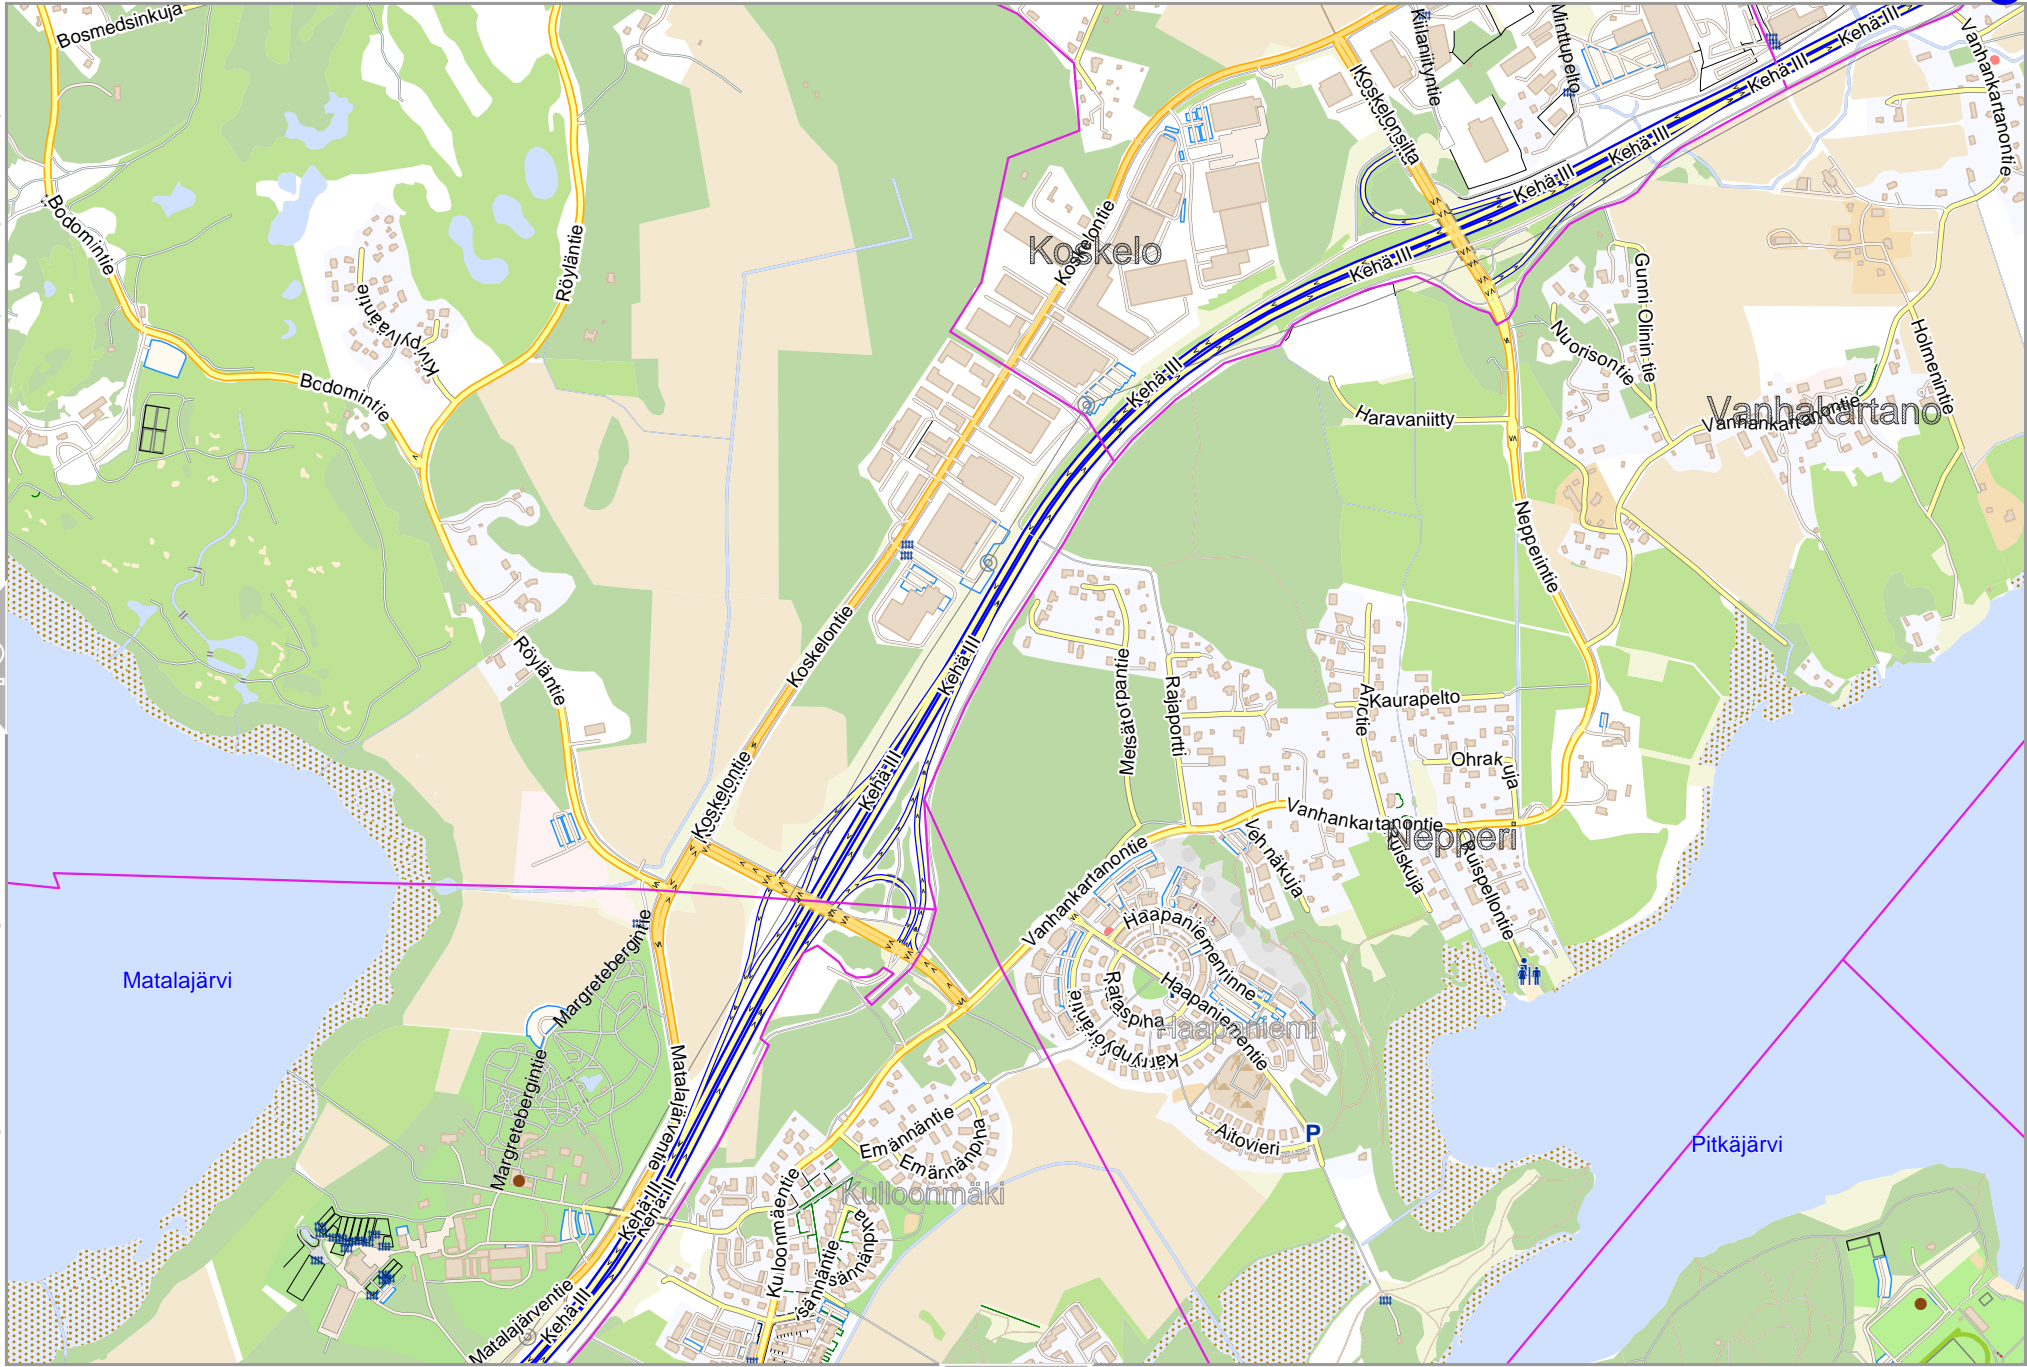

# Map 1:12500

Map data © OpenStreetMap contributors

lon 24.68970 lat 60.24531 [ nom. scale = 1 / 12500 ]

lon 24.74994 lat 60.26550

pdfmap\_20230801\_115451\_Map\_1\_12500\_24.6607\_60.2357\_754.pdf

Map data © OpenStreetMap contributors

lon 24.57373 lat 60.22624 [ nom. scale = 1 / 12500 ]

lon 24.63397 lat 60.24643

pdfmap\_20230801\_115451\_Map\_1\_12500\_24.6607\_60.2357\_754.pdf