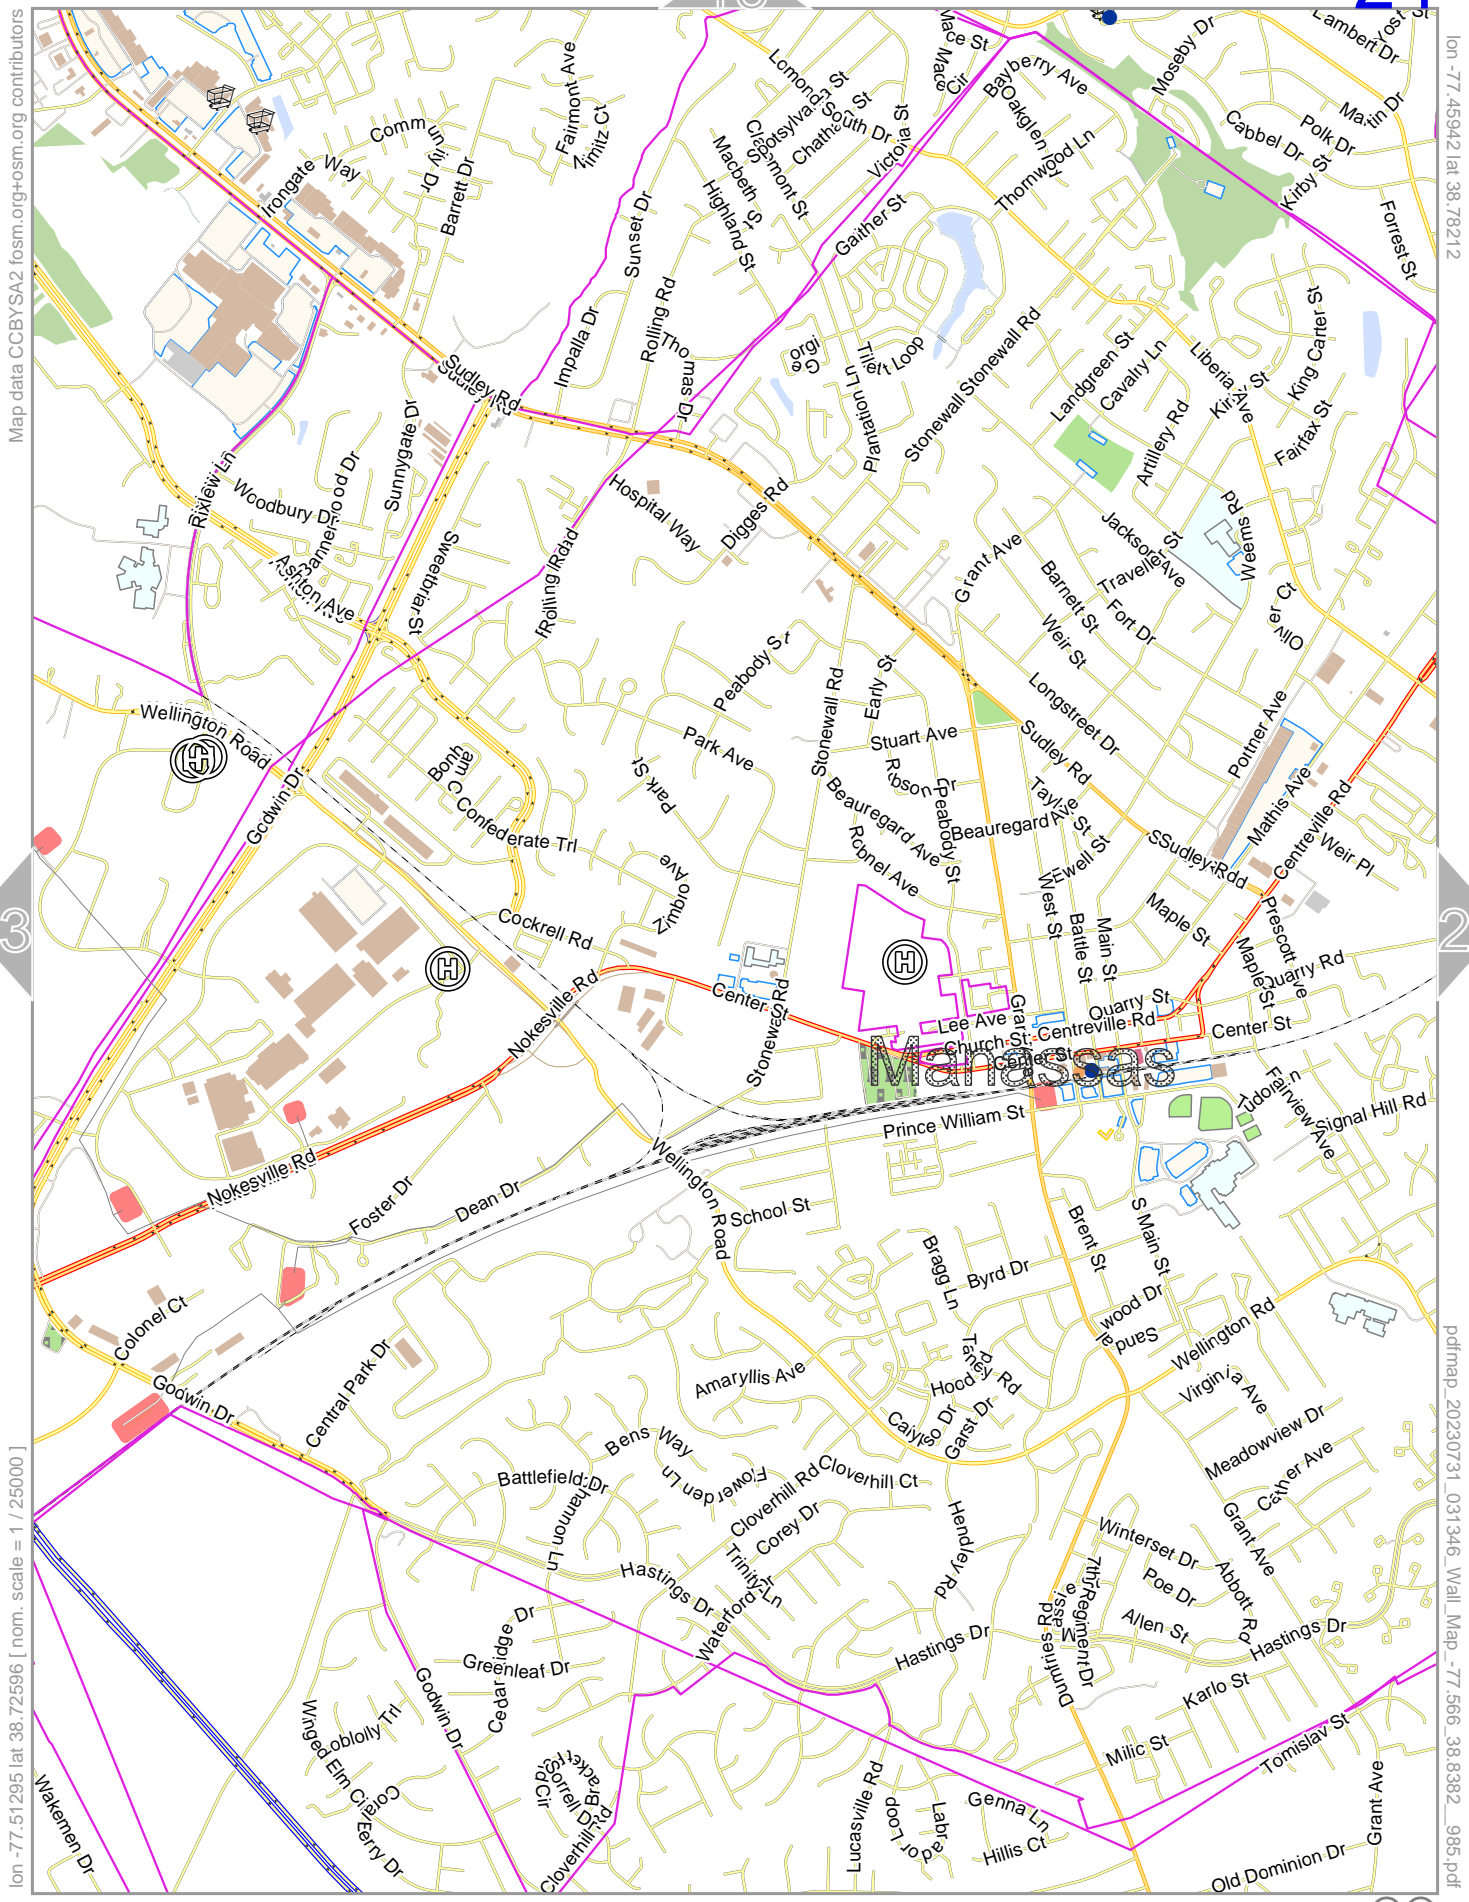

lon -77.56647 lat 38.78212

lon -77.62000 lat 38.72596 [nom. scale = 1 / 250000]

pdfmap_20230731_031346_Wall_Map_-77.566_38.8382_985.pdf

0 100 m 1000 m 1300 m

Wall Map

Map data CC BY SA 2 f osm.org+osm.org contributors

lon -77.51295 lat 38.78212

22

24

lon -77.56647 lat 38.72596 [nom. scale = 1 / 25000]

pdfmap_20230731_031346_Wall_Map_-77.566_38.8382_985.pdf

0 100 m 1000 m 1300 m

Wall Map

Map data CC BY SA 2.0 f osm.org osm.org contributors

lon -77.45942 lat 38.78212

lon -77.51295 lat 38.72596 [nom. scale = 1 / 250000]

pdfmap_20230731_031346_Wall_Map_-77.566_38.8382_985.pdf

0 100 m 1000 m 1300 m

Wall Map

Map data © CC BY SA 2.0 f osm.org + osm.org contributors

lon -77.405891 lat 38.78212

lon -77.45942 lat 38.72596 [nom. scale = 1 / 250000]

pdfmap_20230731_031346_Wall_Map_-77.566_38.8382_985.pdf