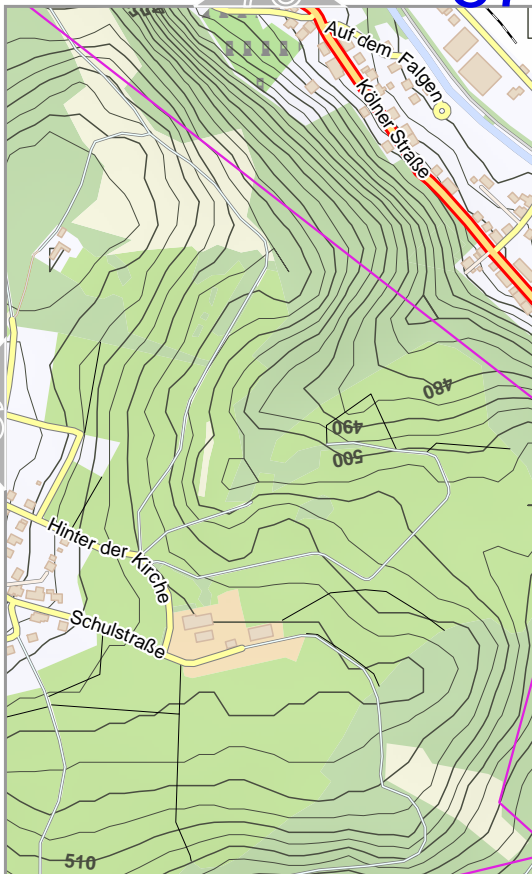

festdas

73

87

Map data © OpenStreetMap contributors

lon 6.57626 lat 50.33185 [nom. scale = 1 / 1000

lon 6.58607 lat 50.34218

pdf

lon 6.57626 lat 50.33185 [nom. scale = 1 / 1000

00 m 100 m

Contour interval = 5m

www.milvu.

cc creative commons