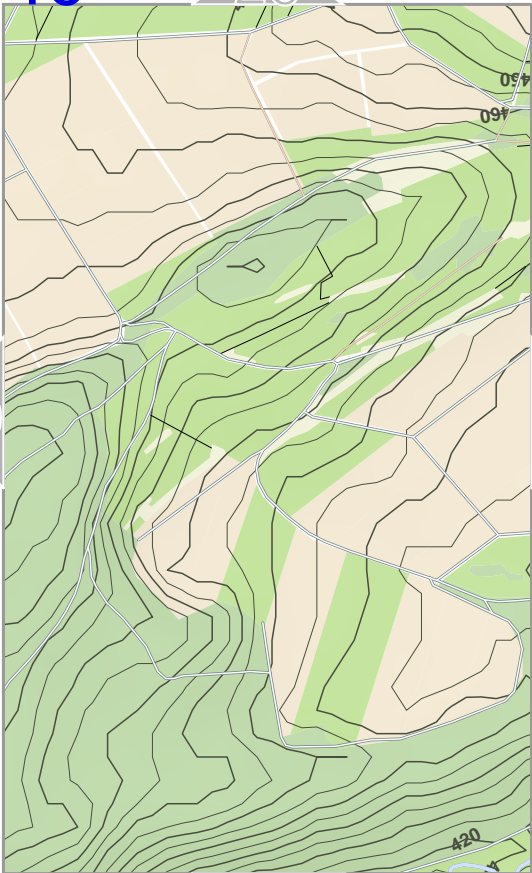

26

festdas

Map data © OpenStreetMap contributors

lon 6.67441 lat 50.38353

pdf

lon 6.66459 lat 50.37320 [nom. scale = 1 / 10000]
www.milvu.54.pdf
lon 6.67441 lat 50.38353

39

41