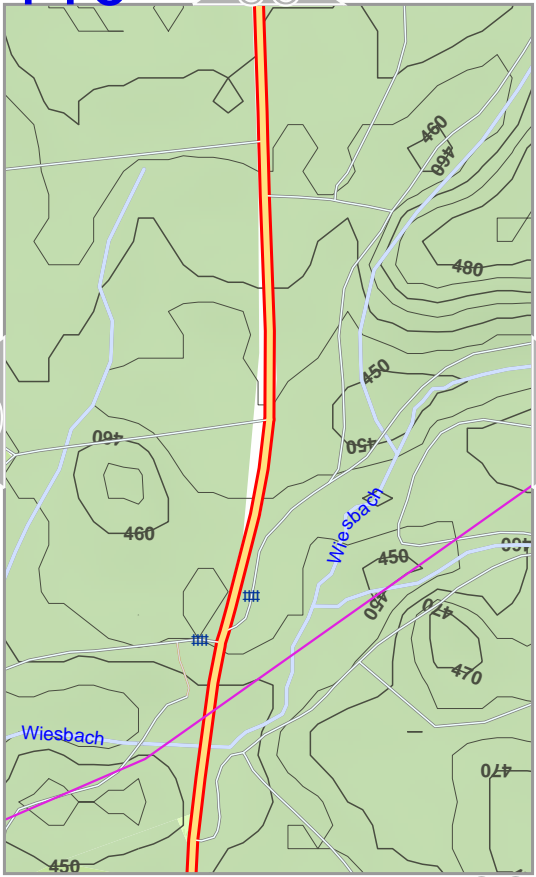

110

96

festdas

Map data © OpenStreetMap contributors

lon 6.67441 lat 50.33185

pdf

109

111

lon 6.66459 lat 50.32151 [nom. scale = 1 / 100

lon 6.66459 lat 50.32151 [nom. scale = 1 / 100

www.milvusmap.eu

Contour interval = 5m