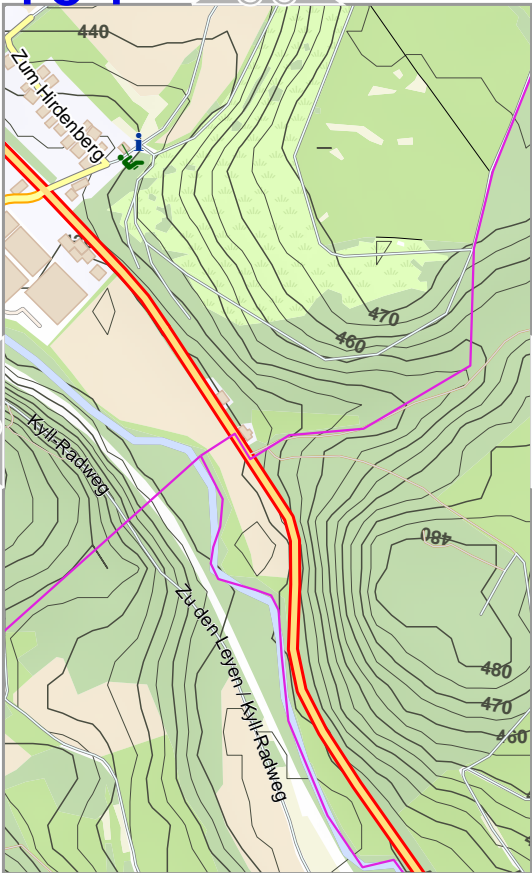

104

90

festdas

Map data © OpenStreetMap contributors

lon 6.61552 lat 50.33185

pdf

103

lon 6.60570 lat 50.32151 [nom. scale = 1 / 100

105

lon 6.6110054 lat 50.3628 594.pdf

www.milvusmap.eu

Contour interval = 5m