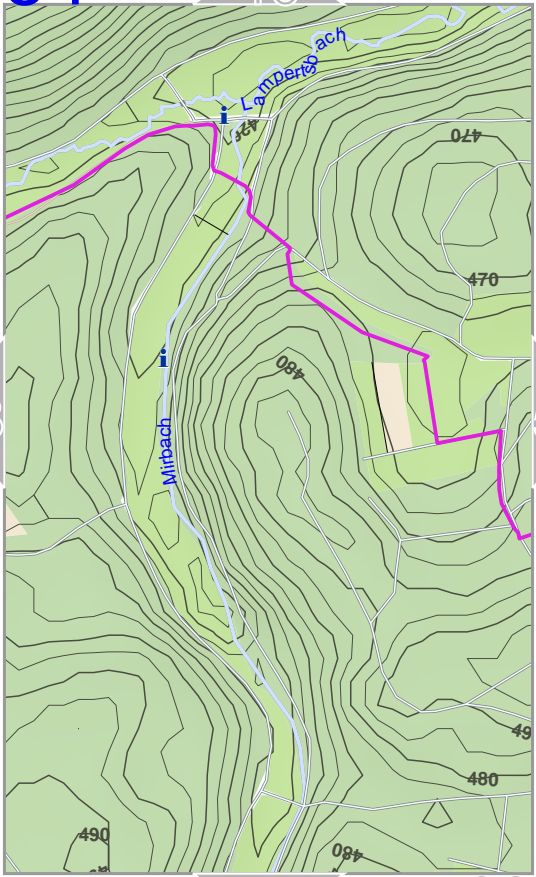

Contour interval = 5m

www.milvu.ch

67

Map data © OpenStreetMap contributors

lon 6.67441 lat 50.37320

pdf

lon 6.66459 lat 50.36286 [nom. scale = 1 / 1000] pdf 55 59.110054_festdas_6.63514_50.3628_594.pdf

lon 6.66459 lat 50.36286 [nom. scale = 1 / 1000]