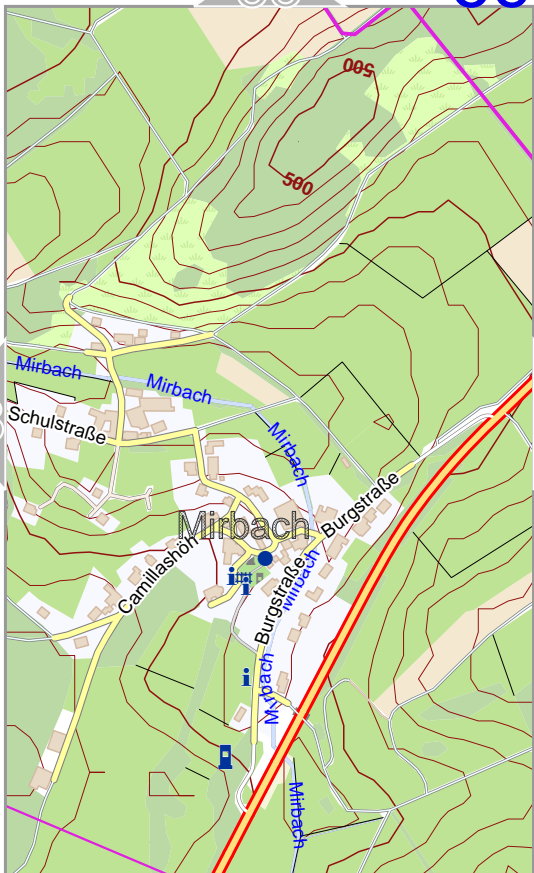

festdas

55

69

Map data © OpenStreetMap contributors

lon 6.68422 lat 50.36286

pdf

lon 6.67441 lat 50.35252 [nom. scale = 1 / 1000]

lon 6.68422 lat 50.36286 617.pdf

00 m 100 m

Contour interval = 5m

www.milvu.

83

cc creative commons