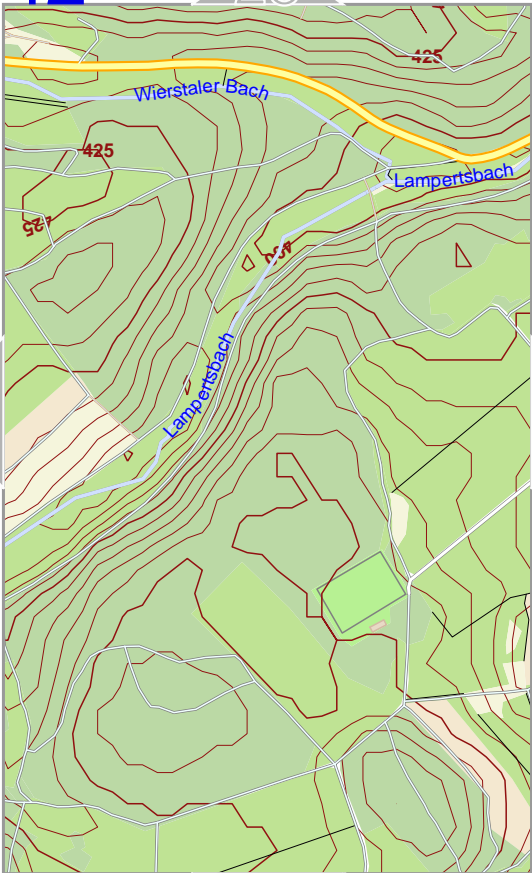

lon 6.69404 lat 50.38353

lon 6.68422 lat 50.37320 [nom. scale = 1 / 1000

.pdf

lon 6.69404 lat 50.38353

41

43

www.milvu.5.6.u

Contour interval = 5m