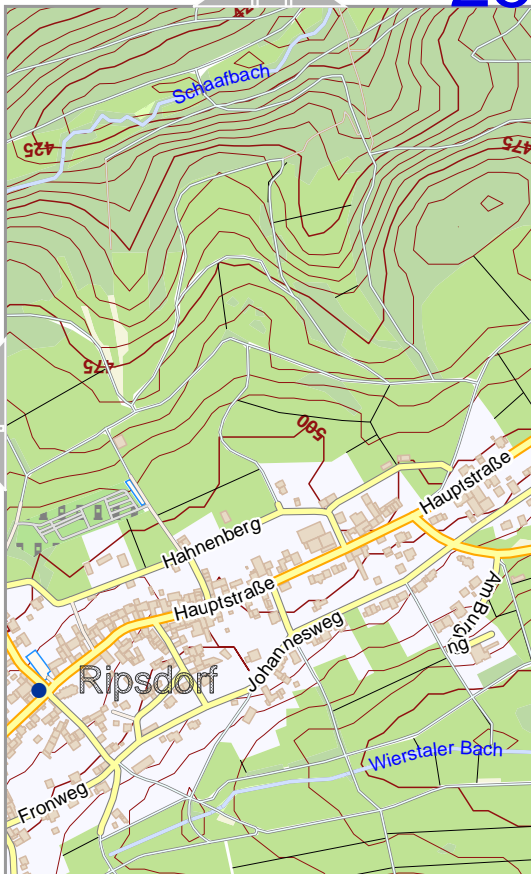

25

Map data © OpenStreetMap contributors

lon 6.66459 lat 50.39387

pdf

lon 6.65478 lat 50.38353 [nom. scale = 1 / 1000

lon 6.66459 lat 50.39387 festdas_6.63514_50.3628_617.pdf

00 m 100 m

Contour interval = 5m