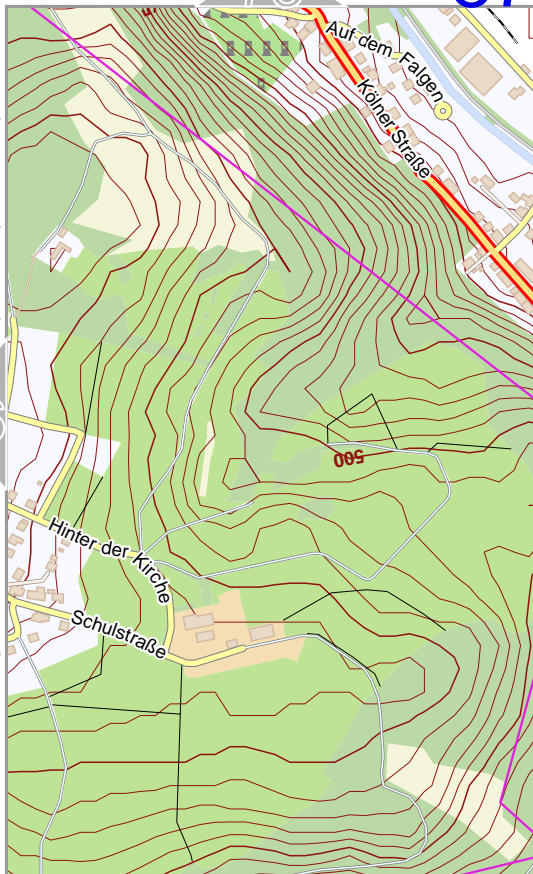

lon 6.58607 lat 50.34218

pdf

lon 6.57626 lat 50.33185 [nom. scale = 1 / 1000

00 m 100 m

Contour interval = 5m

www.milvu.it

cc creative commons

88