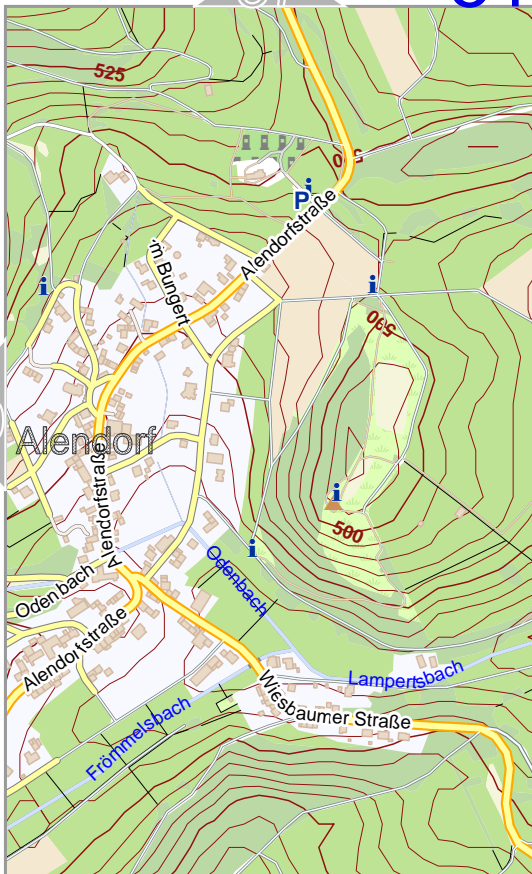

festdas

37

51

Map data © OpenStreetMap contributors

lon 6.64496 lat 50.37320

pdf

lon 6.63515 lat 50.36286 [nom. scale = 1 / 1000

lon 6.63515 lat 50.36286 617.pdf

00 m 100 m

www.milvu.

65

Contour interval = 5m