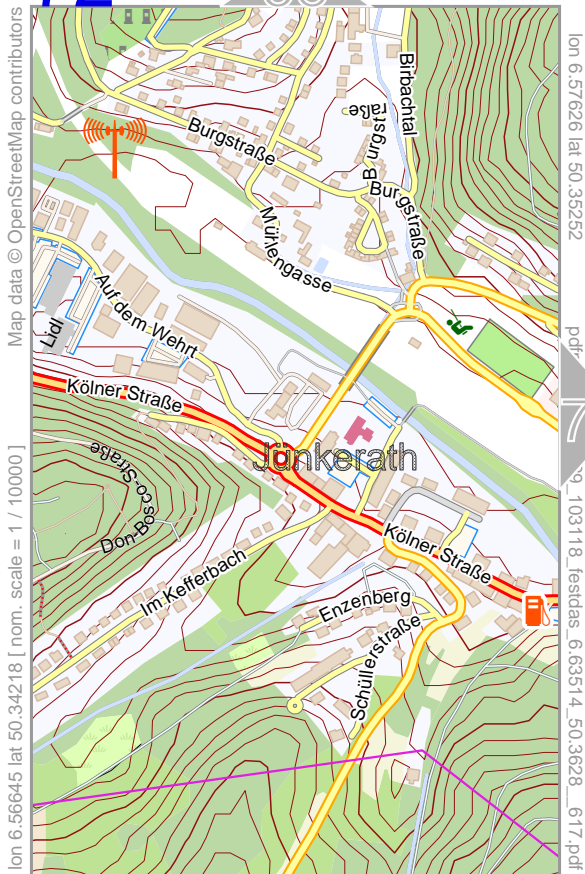

72

58

festdas

00 m 100 m

Contour interval = 5m

www.milvu.

8.6

cc creative commons