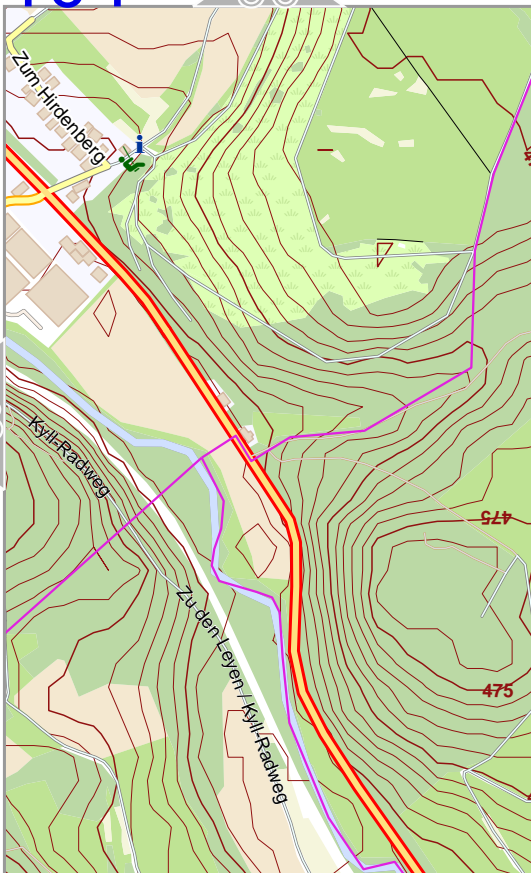

105

lon 6.63514 lat 50.3628 617.pdf

00 m 100 m

www.milvusmap.eu

Creative Commons

Contour interval = 5m

festdas

91