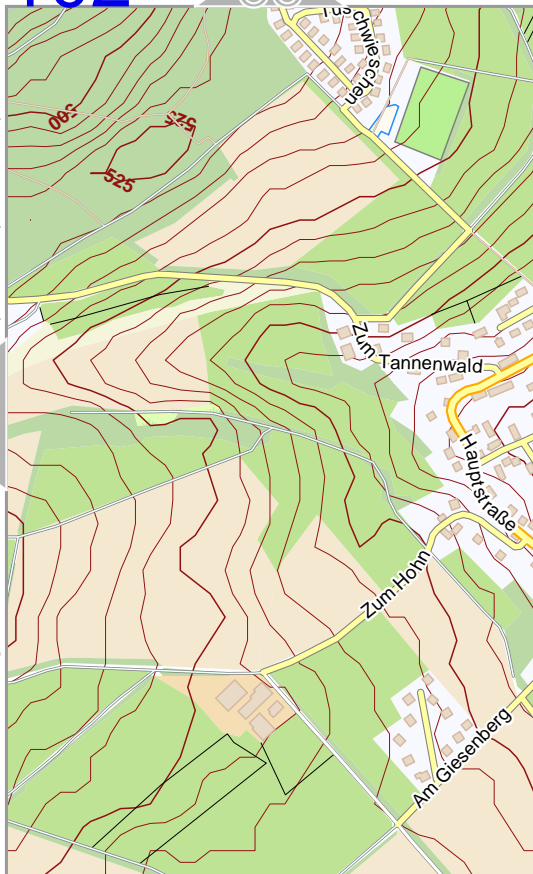

102

88

festdas

Map data © OpenStreetMap contributors

lon 6.59589 lat 50.33185

pdf

101

lon 6.58607 lat 50.32151 [nom. scale = 1 / 100

103

lon 6.60318 lat 50.33185 festdas_6.63514_50.3628_617.pdf

00 m 100 m

www.milvusmap.eu

CC BY-SA
Creative Commons

Contour interval = 5m