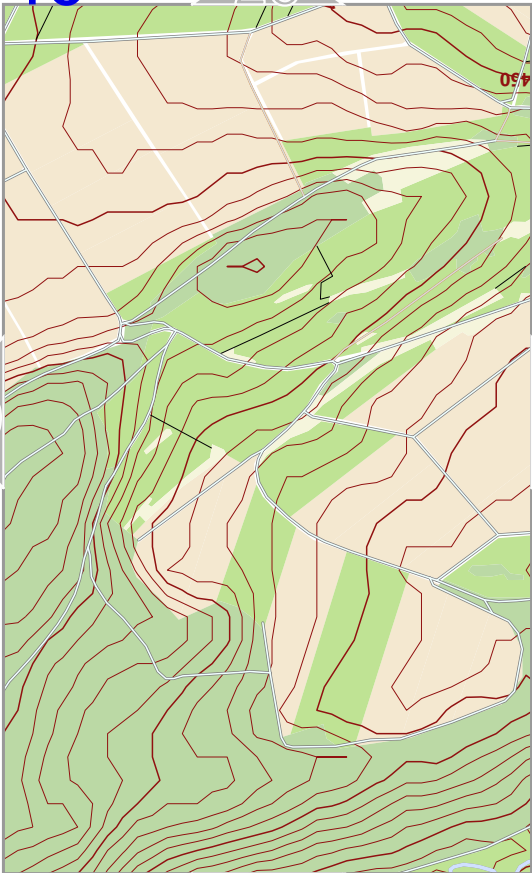

40

26

festdas

Map data © OpenStreetMap contributors

lon 6.67441 lat 50.38353

pdf

lon 6.66459 lat 50.37320 [nom. scale = 1 / 1000]
lon 6.63514 lat 50.3628 617.pdf

39

41

www.milvu.54.u

Contour interval = 5m

54