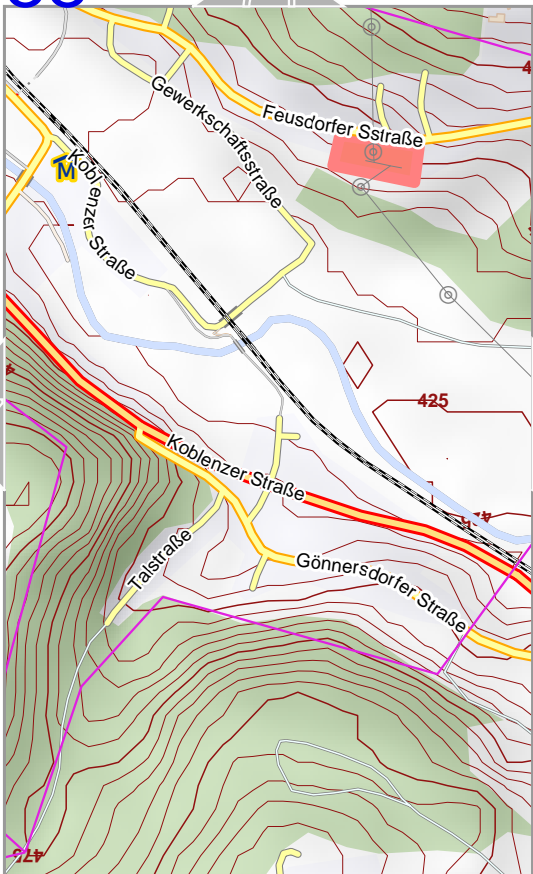

88

74

festdas

CCBYSA2 fosm.org+osm.org contributors

lon 6.59589 lat 50.34218

pdf

lon 6.58607 lat 50.33185 [nom. scale = 1 / 1000] 09_102544_festdas_6.63514_50.3628_043.pdf

00 m 100 m

Contour interval = 5m

www.milvu

102

CC BY SA