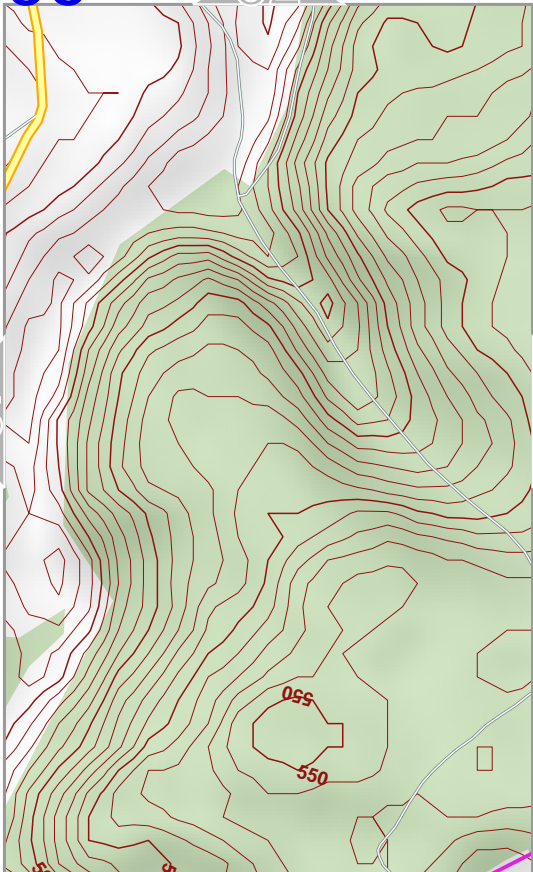

festdas

66

52

CCBYSA2 fosm.org+osm.org contributors

lon 6.65478 lat 50.36286

pdf

65

lon 6.64496 lat 50.35252 [nom. scale = 1 / 1000

67

lon 6.65478 lat 50.36286 festdas_6.63514_50.3628_043.pdf

www.milvu.8.0.u

Contour interval = 5m