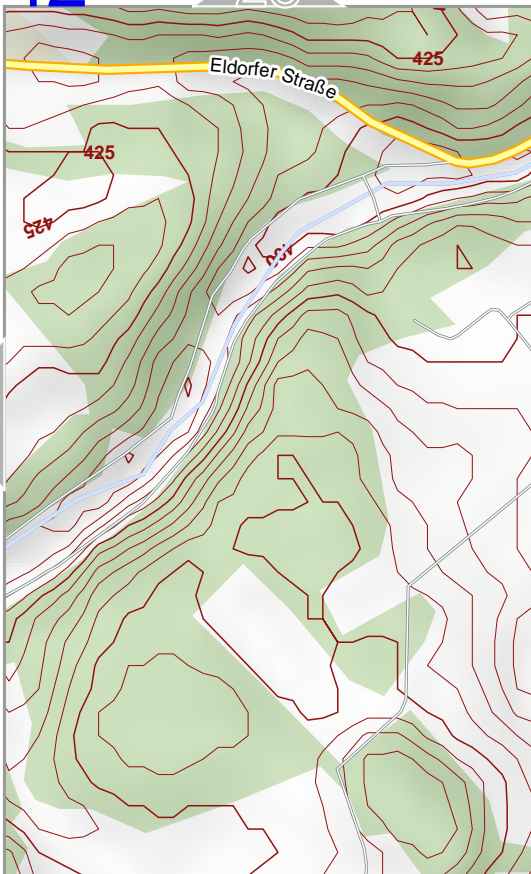

42

28

festdas

CCBYSA2 fosm.org+osm.org contributors

lon 6.69404 lat 50.38353

pdf

43

lon 6.68422 lat 50.37320 [nom. scale = 1 / 1000]

00 m 100 m

Contour interval = 5m

www.milvu.5.6.u

cc creative commons