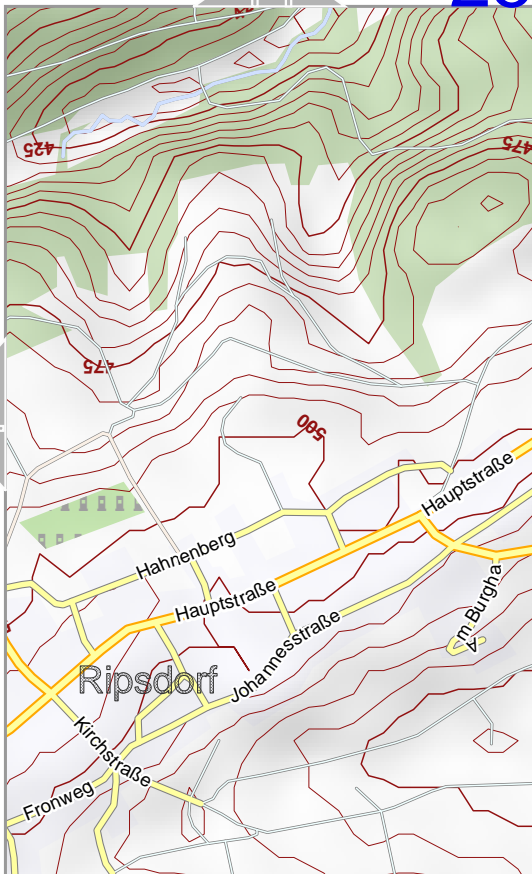

festdas

25

CCBYSA2 fosm.org+osm.org contributors

lon 6.66459 lat 50.39387

pdf

lon 6.65478 lat 50.38353 [nom. scale = 1 / 1000

lon 6.66459 lat 50.39387 pdf

00 m 100 m

www.milvus39.eu

Contour interval = 5m