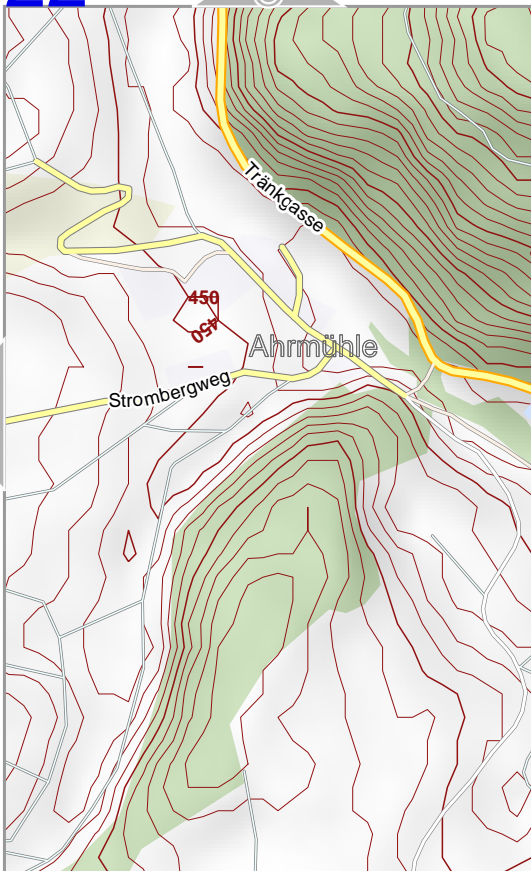

22

8

festdas

CCBYSA2 fosm.org+osm.org contributors

lon 6.63515 lat 50.39387

pdf

lon 6.62533 lat 50.38353 [nom. scale = 1 / 1000

lon 6.63514 lat 50.3628 043.pdf

21

23

00 m 100 m

Contour interval = 5m

www.milvus.ch

3.6

Creative Commons