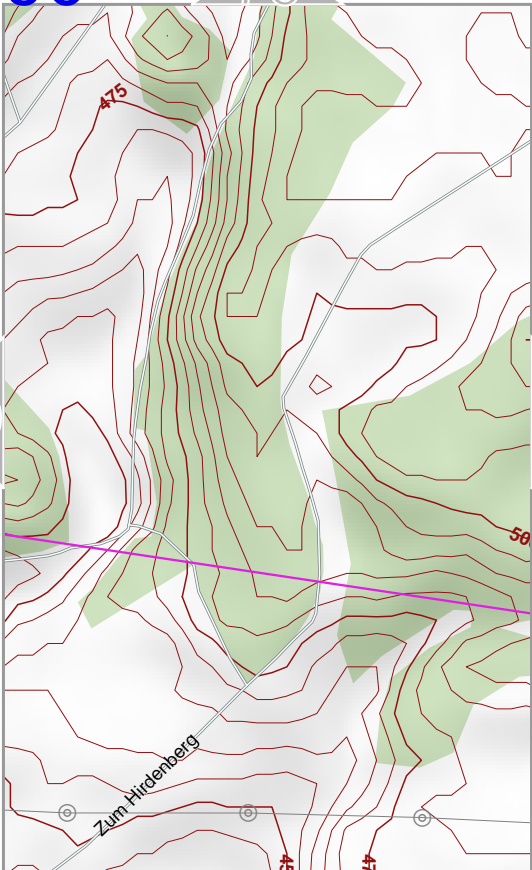

lon 6.60570 lat 50.33185 [ nom. scale = 1 / 1000 ]

www.milvu.104

Contour interval = 5m

festdas

77

91

CCBYSA2 fosm.org+osm.org contributors

lon 6.61552 lat 50.33185 [ nom. scale = 1 / 1000