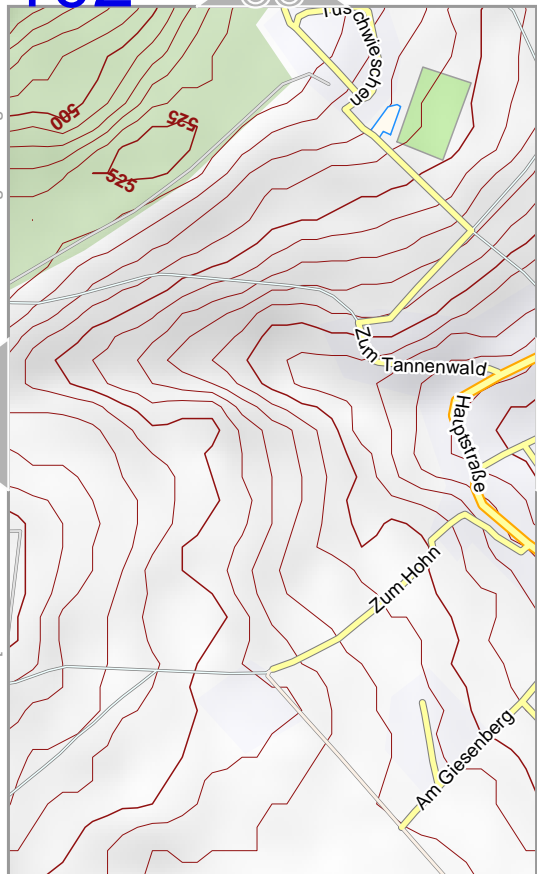

103

lon 6.59589 lat 50.33185

00 m 100 m

www.milvusmap.eu

Contour interval = 5m

festdas

89

103