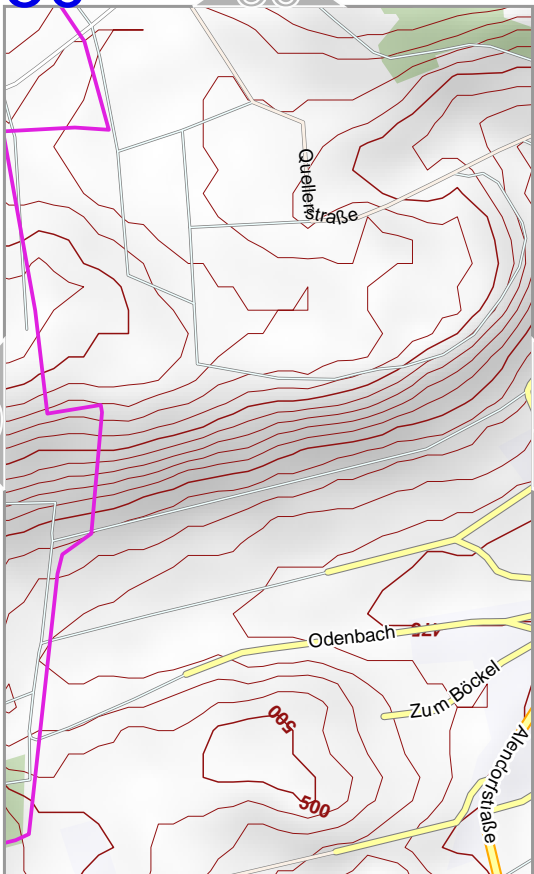

lon 6.62544 lat 50.36286 [ nom. scale = 1 / 1000

00 m 100 m

www.milvu.de

64

Contour interval = 5m

festdas

37

51