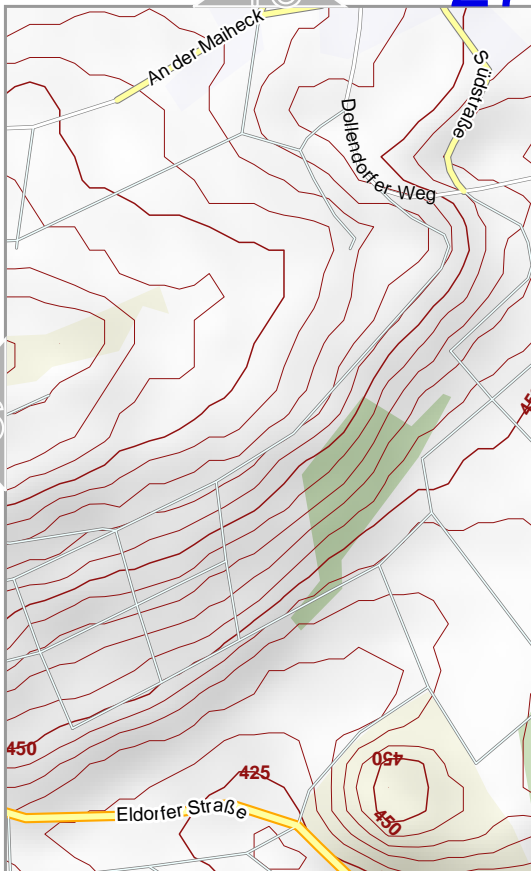

festdas

13

27

CC-BY-SA2 fasm.org+osm.org contributors

lon 6.67441 lat 50.38353 [nom. scale = 1 / 1000

lon 6.68422 lat 50.39387

pdf

lon 6.63514 lat 50.3628 043.pdf

00 m 100 m

Contour interval = 5m

www.milvus

41

Creative Commons