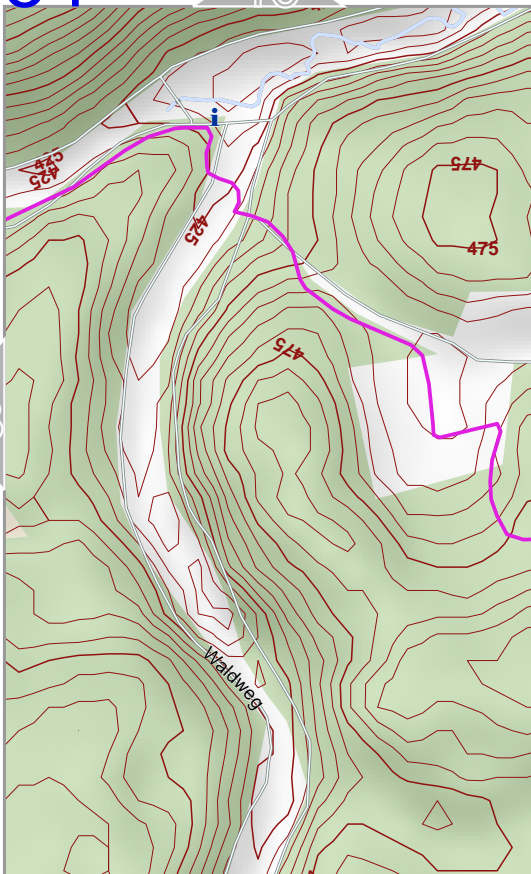

54

40

festdas

CCBYSA2 fasm.org+osm.org contributors

lon 6.67441 lat 50.37320

pdf

55

lon 6.66459 lat 50.36286 [nom. scale = 1 / 1000] 102544_festdas_6.63514_50.3628_043.pdf

00 m 100 m

Contour interval = 5m

www.milvu.

6.8

cc creative commons