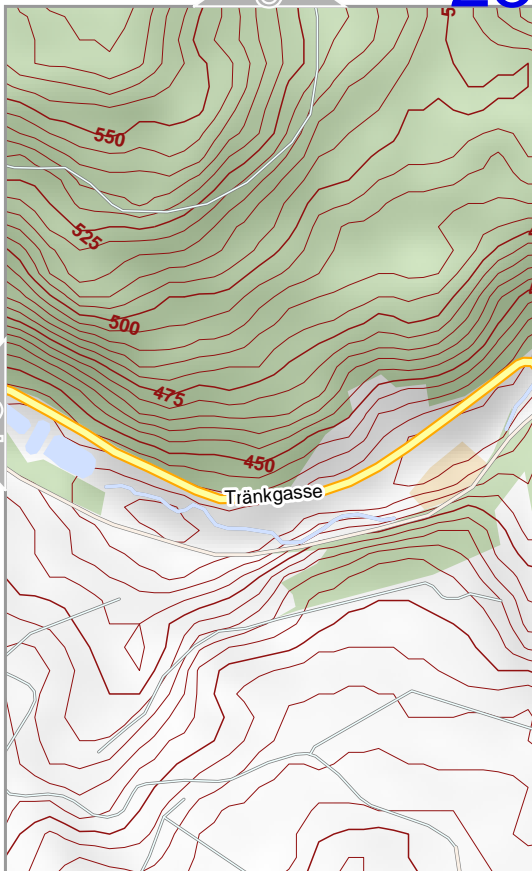

pdf

lon 6.63515 lat 50.38353 [ nom. scale = 1 / 1000

lon 6.64496 lat 50.39387

00 m 100 m

Contour interval = 5m

www.milvus

37

CC BY SA