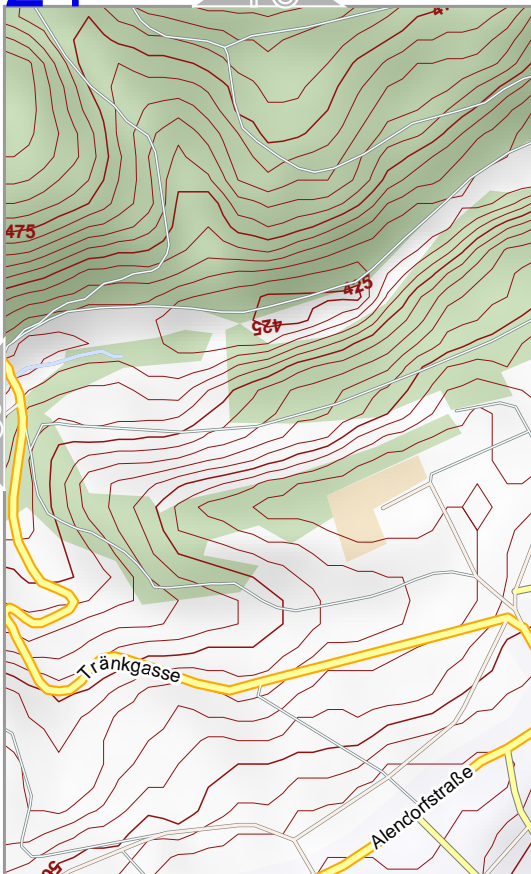

24

10

festdas

CCBYSA2 fosm.org+osm.org contributors

lon 6.65478 lat 50.39387

pdf

lon 6.64496 lat 50.38353 [ nom. scale = 1 / 1000

lon 6.64496 lat 50.38353 [ nom. scale = 1 / 1000