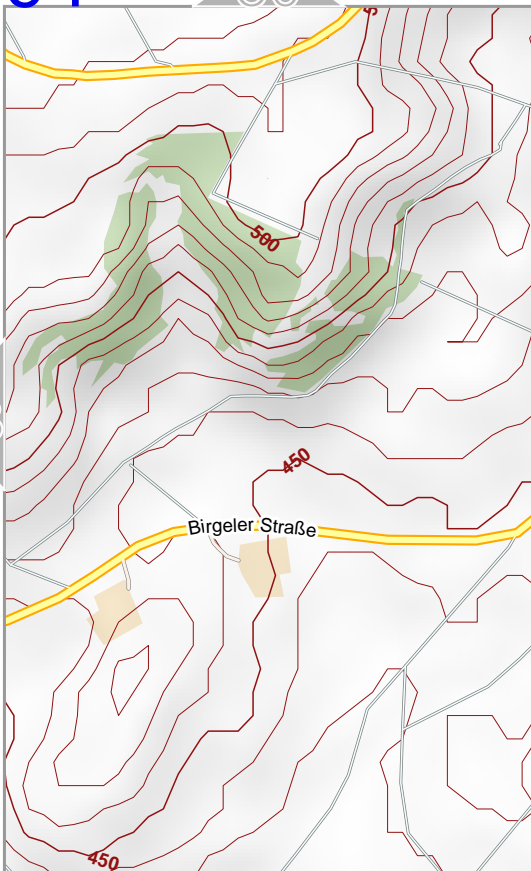

festdas

94

80

CCBYSA2 fasm.org+osm.org contributors

lon 6.65478 lat 50.34218

pdf

lon 6.64496 lat 50.33185 [nom. scale = 1 / 1000

lon 6.65478 lat 50.34218 pdf

lon 6.65478 lat 50.34218 pdf

00 m 100 m

Contour interval = 5m

www.milvu.

108

CC BY SA