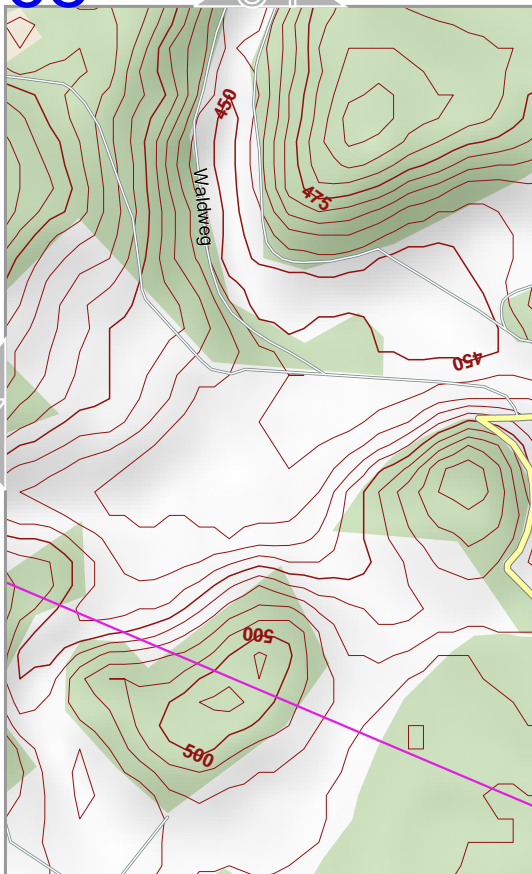

lon 6.66459 lat 50.35252 [ nom. scale = 1 / 1000

69

lon 6.67441 lat 50.36286

00 m 100 m

Contour interval = 5m

www.milvu.

82

CC BY-SA