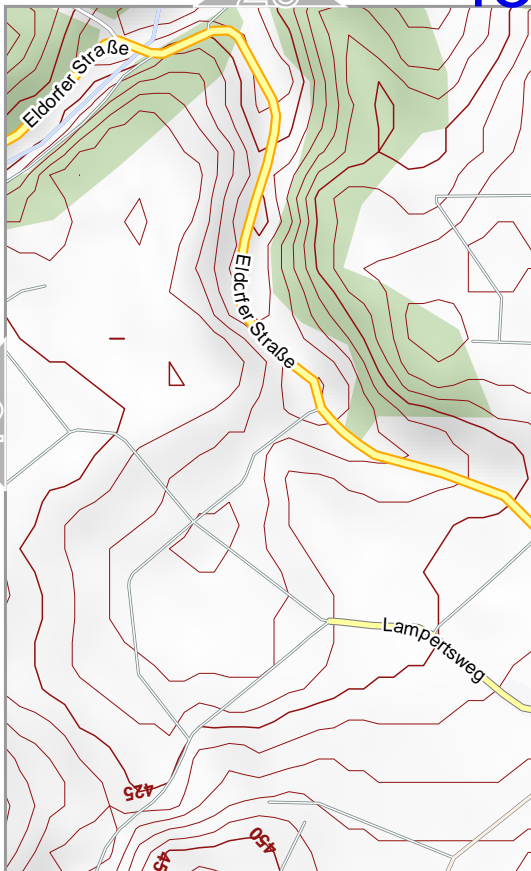

festdas

29

43

CCBYSA2 fasm.org+osm.org contributors

lon 6.70385 lat 50.38353

pdfmap_20230729_102544_festdas_6:63514_50.3628_043.pdf

lon 6.69404 lat 50.37320 [nom. scale = 1 / 1000

00 m 100 m

Contour interval = 5m

www.milvu.57