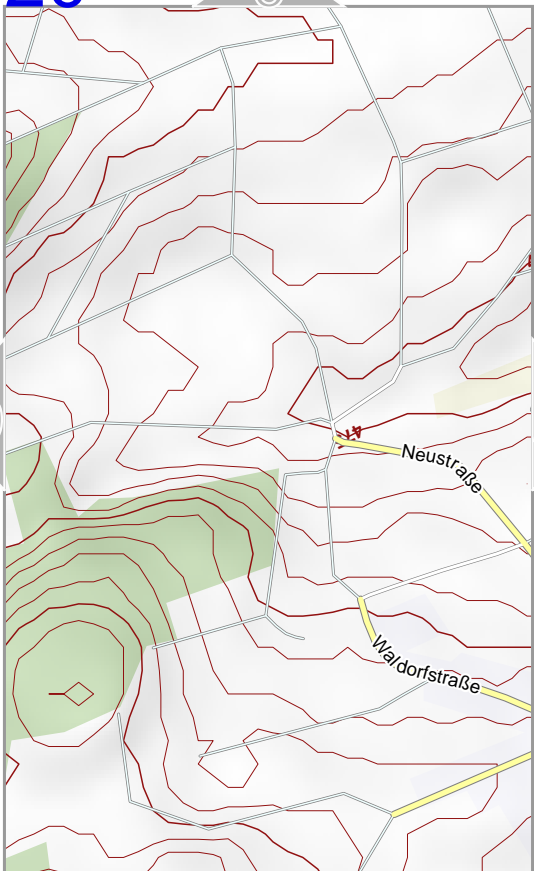

lon 6.6102544 lat 50.38353 [ nom. scale = 1 / 1000

00 m 100 m

Contour interval = 5m

www.milvus

34

Creative Commons

festdas

7