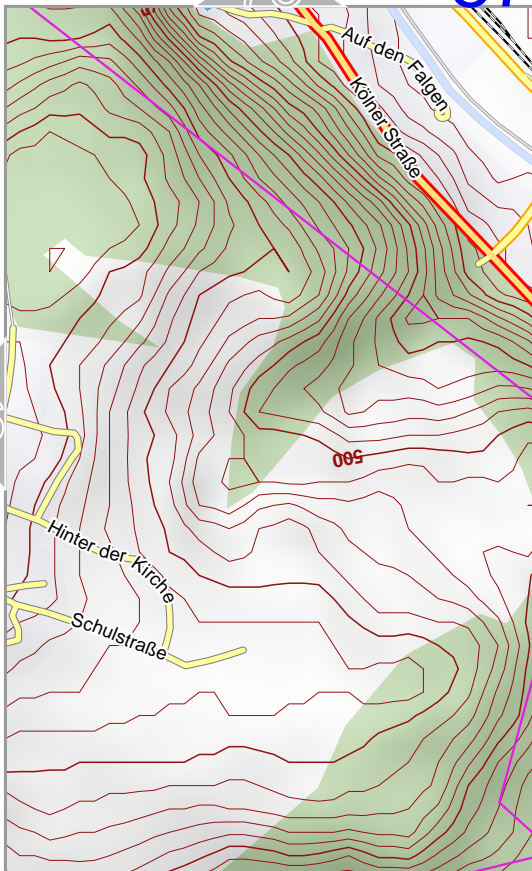

festdas

73

87

CCBYSA2 fasm.org+osm.org contributors

lon 6.57626 lat 50.33185 [nom. scale = 1 / 1000

lon 6.58607 lat 50.34218

pdf

lon 6.57626 lat 50.33185 [nom. scale = 1 / 1000

00 m 100 m

Contour interval = 5m

www.milvu.

Creative Commons