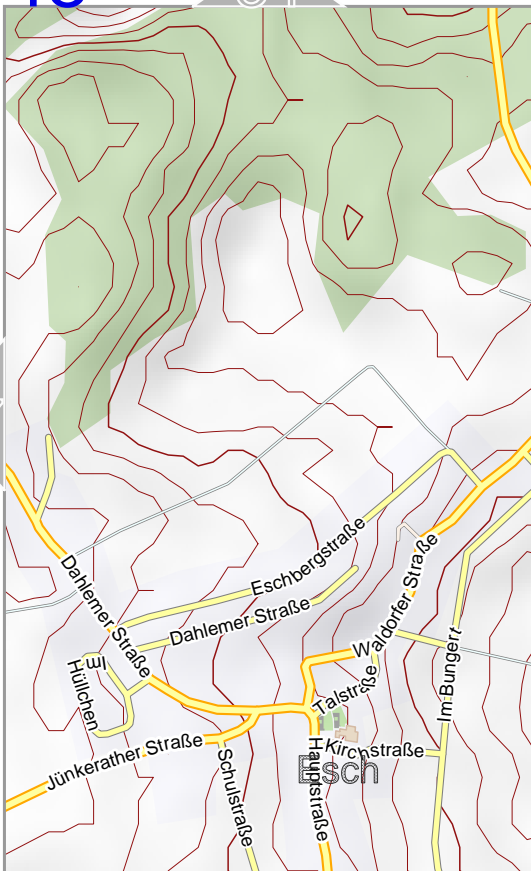

49

lon 6.60570 lat 50.36286 [ nom. scale = 1 / 1000

lon 6.6102544 festdas\_6.63514\_50.3628\_043.pdf

00 m 100 m

www.milvu.

62

cc creative commons

Contour interval = 5m