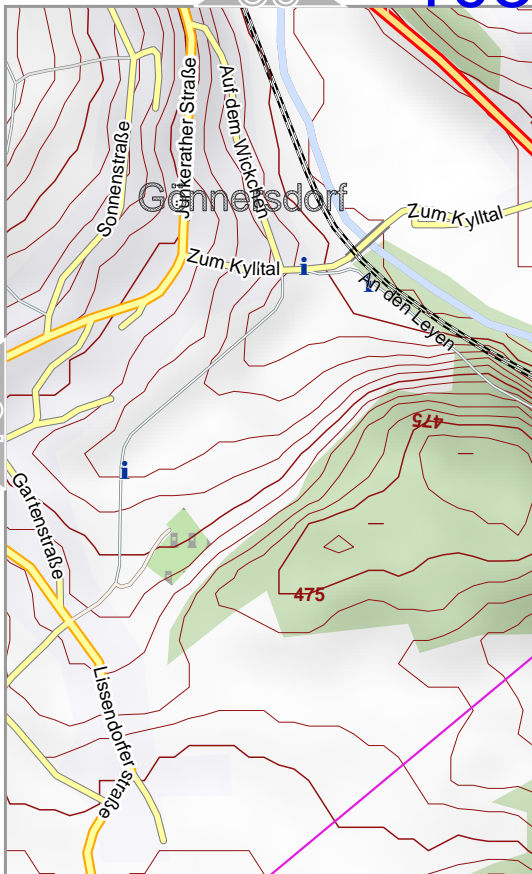

festdas

89

103

© CBYSA2 fasm.org+osm.org contributors

lon 6.60570 lat 50.33185

pdf

102544_festdas_6:63514_50.3628_043.pdf

lon 6.59589 lat 50.32151 [nom. scale = 1 / 100

00 m 100 m

www.milvusmap.eu

Contour interval = 5m