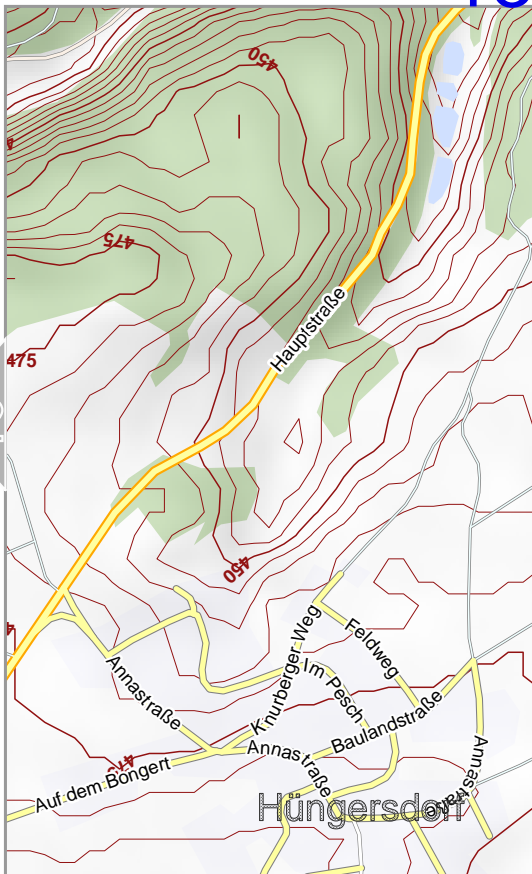

festdas

13

CC-BY-SA2 fasm.org+osm.org contributors

lon 6.67441 lat 50.39387 [nom. scale = 1 / 1000

lon 6.68422 lat 50.40421

pdf

lon 6.67441 lat 50.39387 [nom. scale = 1 / 1000

0 0 m 100 m

Contour interval = 5m

www.milvus

27

CC BY-SA