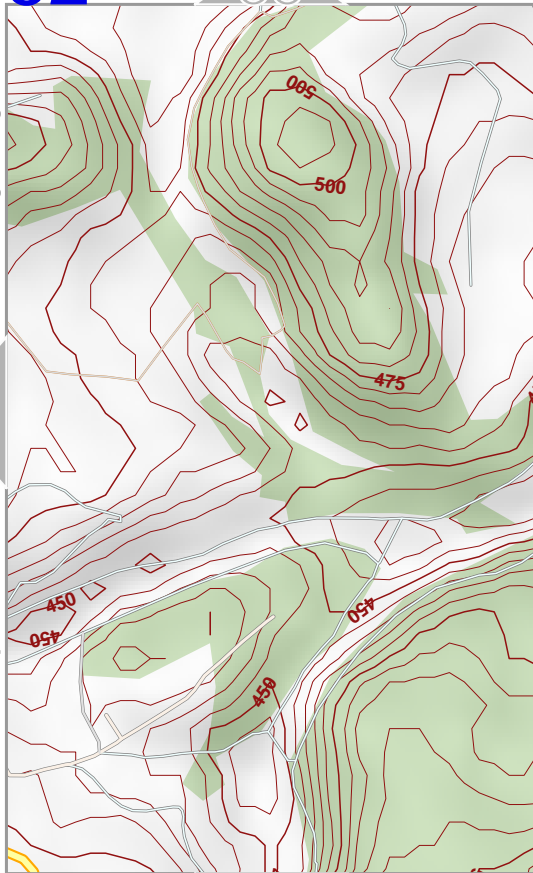

53

Contour interval = 5m

www.milvu.6.6

festdas

39

53

CCBYSA2 fosm.org+osm.org contributors

lon 6.66459 lat 50.37320