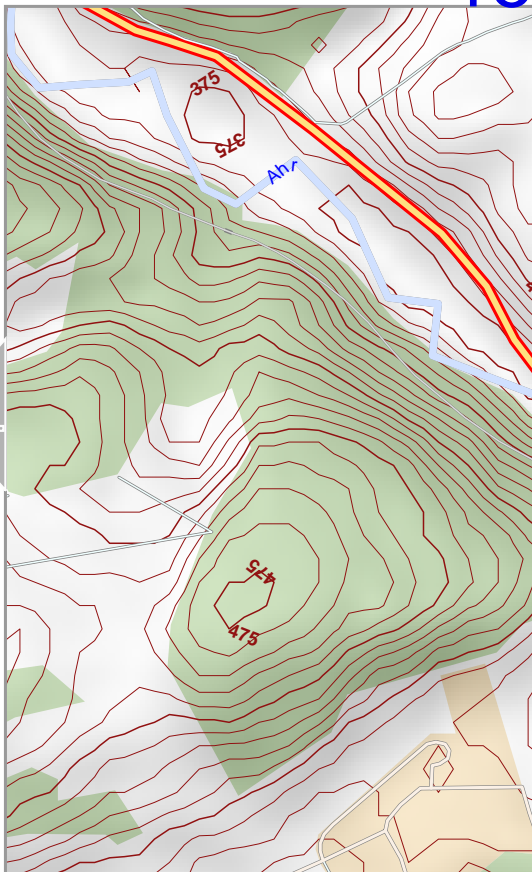

festdas

15

CCBYSA2 fosm.org+osm.org contributors

lon 6.70385 lat 50.40421

pdfmap_20230729_102544_festdas_6:63514_50.3628_043.pdf

lon 6.69404 lat 50.39387 [nom. scale = 1 / 1000

00 m 100 m

Contour interval = 5m

www.milvus

29

CC BY SA
Creative Commons