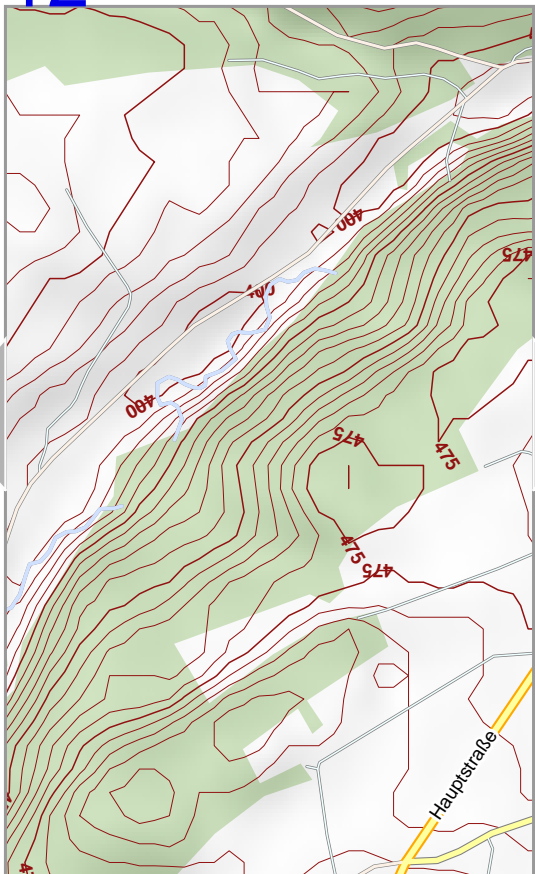

12

festdas

CCBYSA2 fasm.org+osm.org contributors

lon 6.66459 lat 50.39387 [nom. scale = 1 / 1000

lon 6.67441 lat 50.40421

pdf

lon 6.66459 lat 50.39387 [nom. scale = 1 / 1000

00 m 100 m

www.milvus

26

Contour interval = 5m