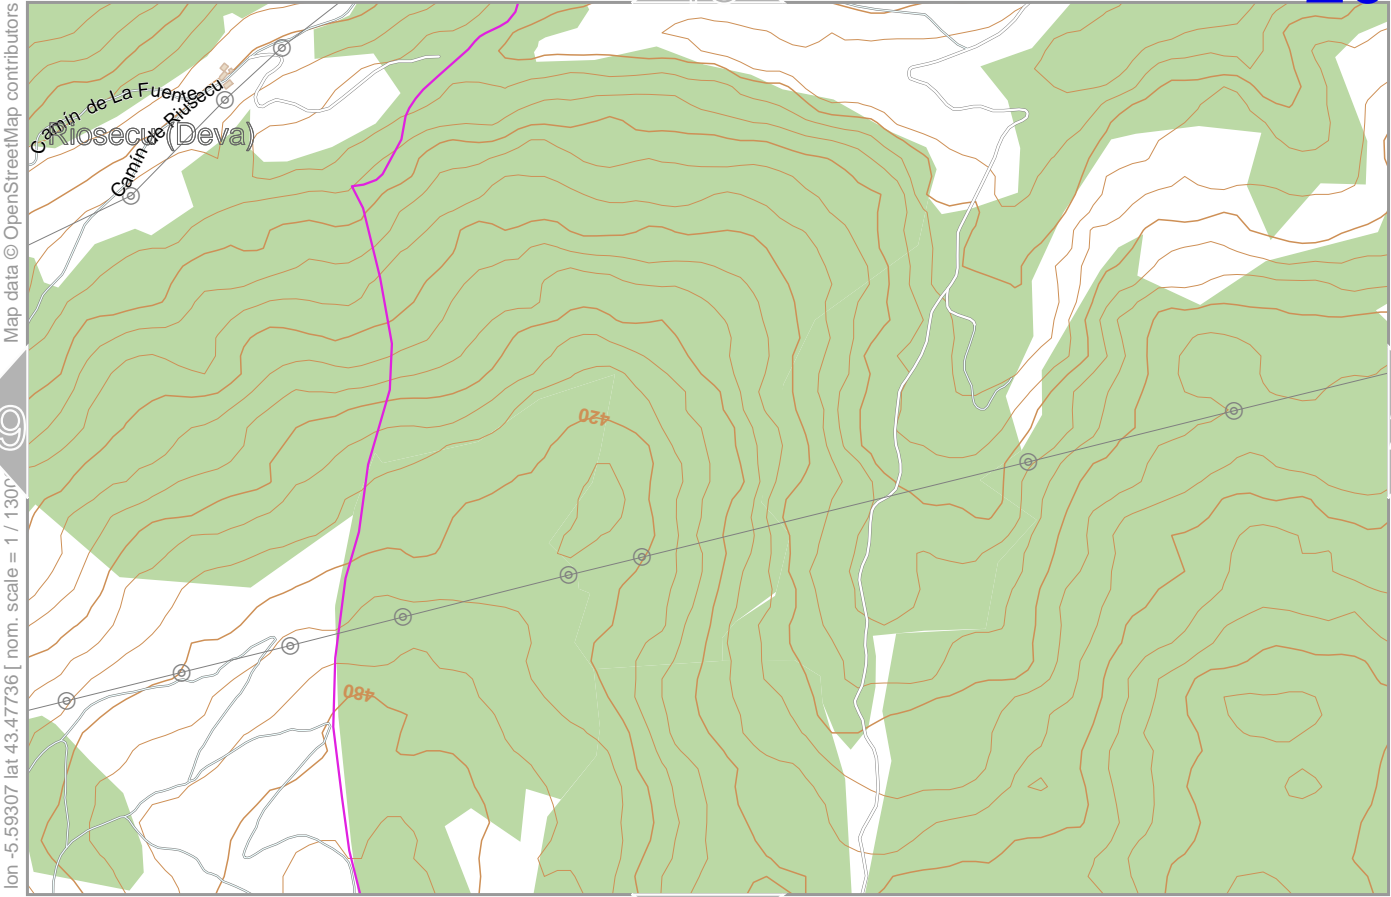

Gijón

20

15

lon -5.56414 lat 43.49117

Map data © OpenStreetMap contributors

lon -5.59307 lat 43.47736 [nom. scale = 1 / 1300

-0724_125018_Gijón_-5.6067_43.4963_206.pdf

25

0 100 m 600 m

Contour interval = 20m