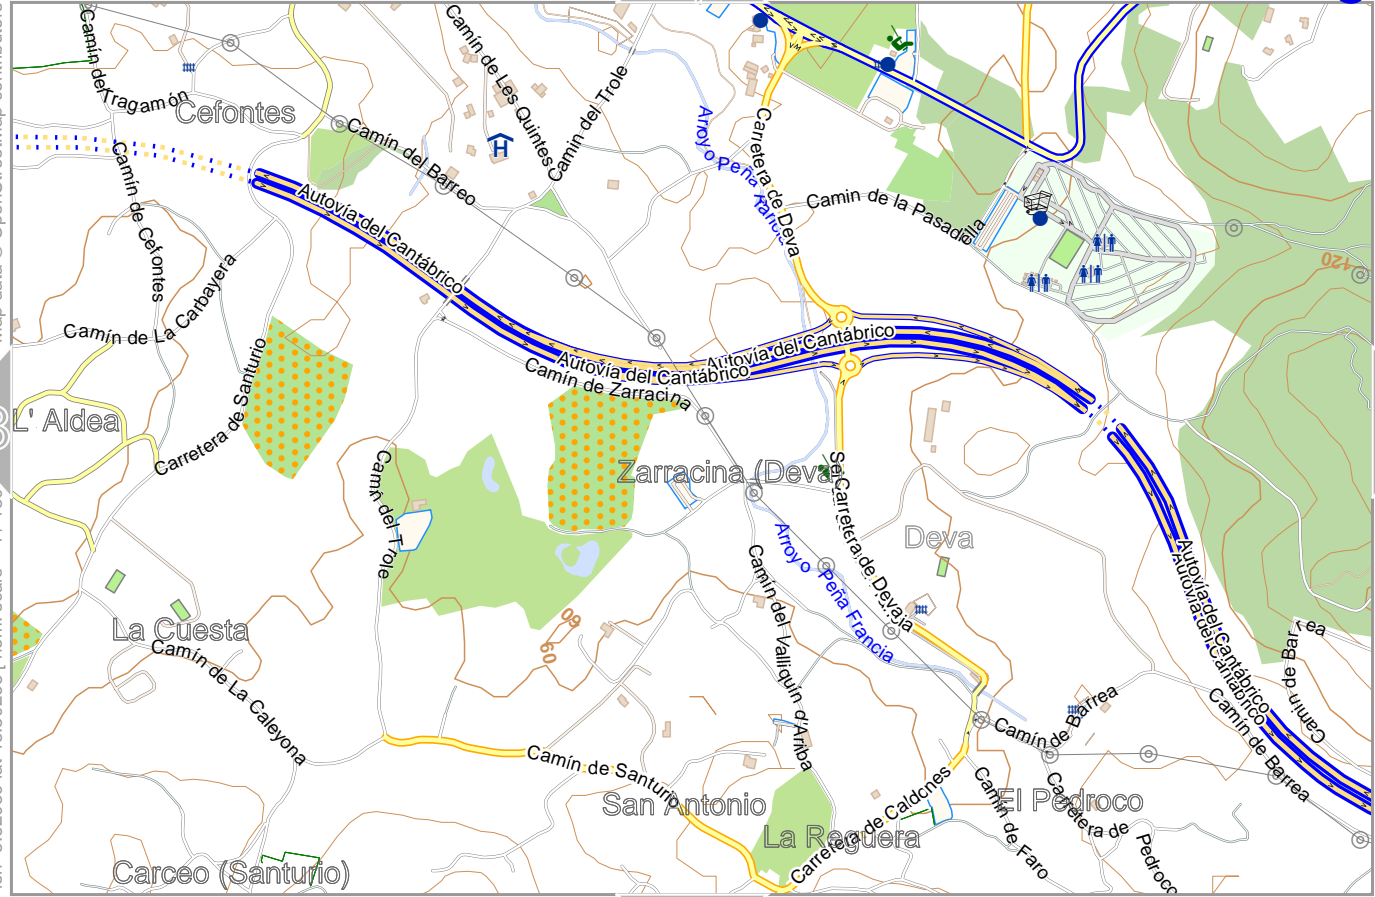

Map data © OpenStreetMap contributors

lon -5.64772 lat 43.50263 [nom. scale = 1 / 1300

lon -5.61879 lat 43.51644

lon -5.6067 lat 43.4963 206.pdf

Contour interval = 20m

3

8

7

9

13

Gijon

Map data © OpenStreetMap contributors

lon -5.62039 lat 43.50263 | nom. scale = 1 / 1300

Contour interval = 20m

4

10

14

Gijon

10

Map data © OpenStreetMap contributors

lon -5.59307 lat 43.50263 | nom. scale = 1 / 1300

lon -5.56414 lat 43.51644

lon -5.6067 lat 43.4963

Contour interval = 20m