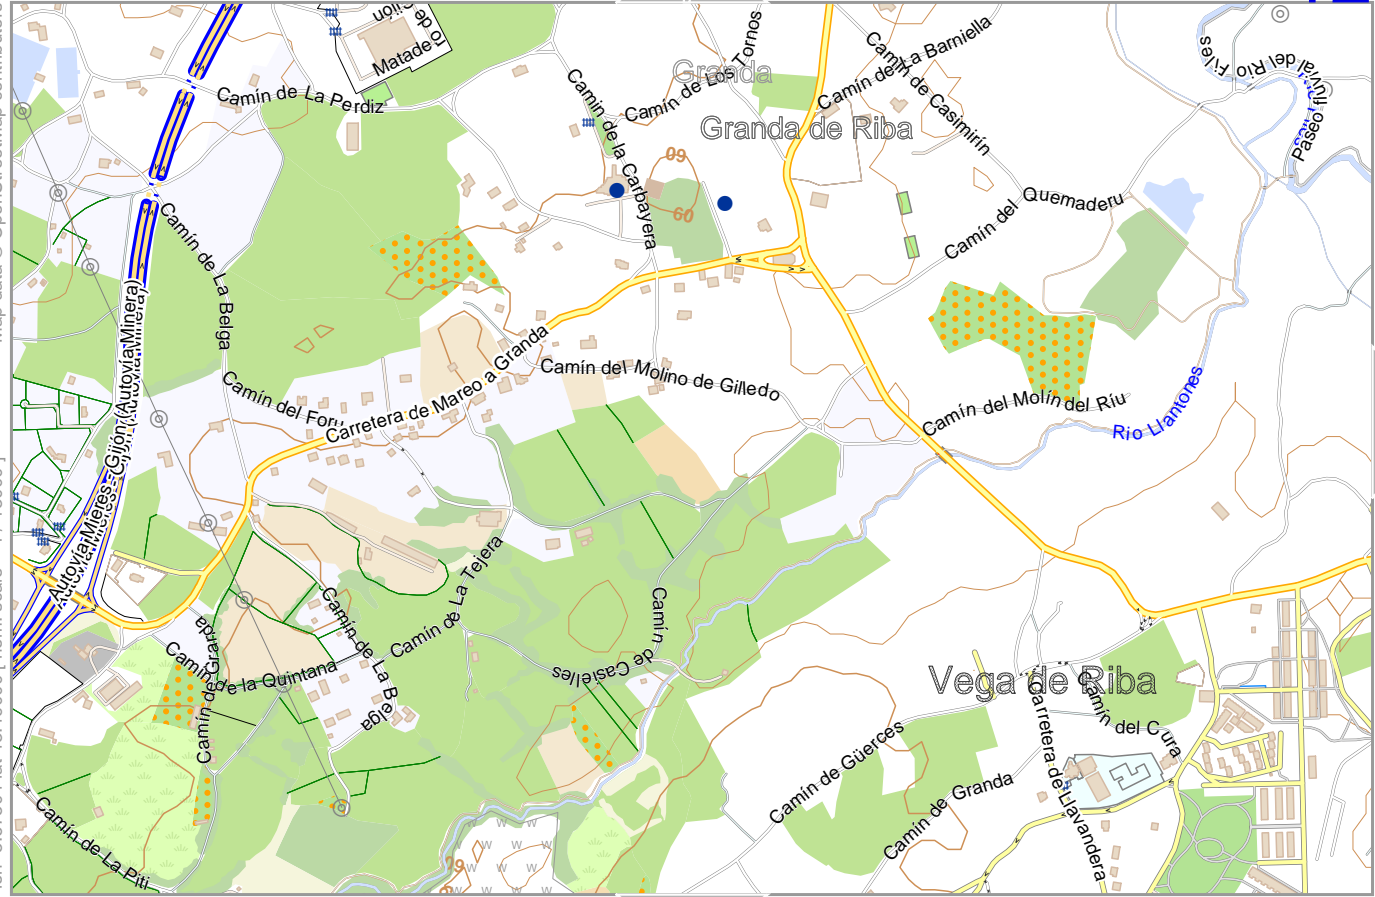

14

Gijon

10

Map data © OpenStreetMap contributors

lon -5.59307 lat 43.50263 | nom. scale = 1 / 1300

lon -5.56414 lat 43.51644

lon -5.6067 lat 43.4963

Contour interval = 20m

Map data © OpenStreetMap contributors

lon -5.56575 lat 43.50263 | nom. scale = 1 / 1300

lon -5.53682 lat 43.51644

pdfmap_20230724_125018_Gijón_-5.6067_43.4963_206.pdf

Contour interval = 20m

Gijon

Map data © OpenStreetMap contributors

lon -5.67504 lat 43.49000 [nom. scale = 1 / 130000

Contour interval = 20m

Gijon

Map data © OpenStreetMap contributors

lon -5.64772 lat 43.49000 [nom. scale = 1 / 1300

lon -5.61879 lat 43.50380

lon -5.6067 lat 43.4963 206.pdf

12

14

0 100 m 600 m

Contour interval = 20m

18

Gijón

14

Map data © OpenStreetMap contributors