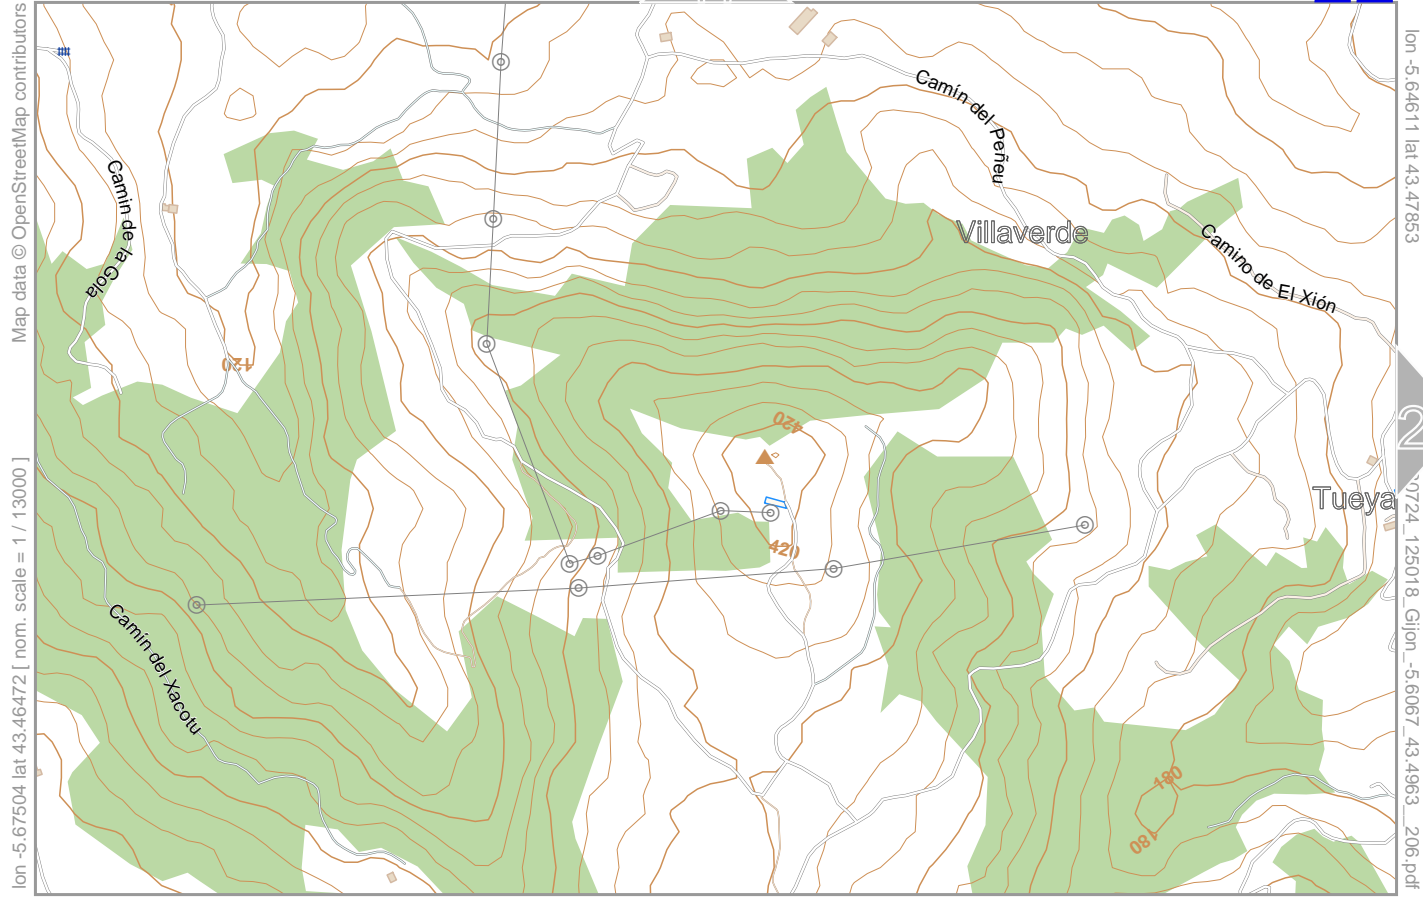

Contour interval = 20m

Gijón

20

15

lon -5.56414 lat 43.49117

Map data © OpenStreetMap contributors

lon -5.59307 lat 43.47736 [nom. scale = 1 / 1300

-0724_125018_Gijón_-5.6067_43.4963_206.pdf

Map data © OpenStreetMap contributors

lon -5.56575 lat 43.47736 [nom. scale = 1 / 1300

lon -5.53682 lat 43.49117

pdfmap_20230724_125018_Gijón_-5.6067_43.4963_206.pdf

0 100 m 600 m

Contour interval = 20m

Map data © OpenStreetMap contributors

lon -5.67504 lat 43.46472 [nom. scale = 1 / 13000]

lon -5.64611 lat 43.47853

lon -5.6067 lat 43.4963

0 100 m 600 m

Contour interval = 20m

Map data © OpenStreetMap contributors

lon -5.64772 lat 43.46472 [nom. scale = 1 / 1300

lon -5.61879 lat 43.47853

lon -5.6067 lat 43.4963 206.pdf

0 100 m 600 m

Contour interval = 20m

Gijon

25

20

24