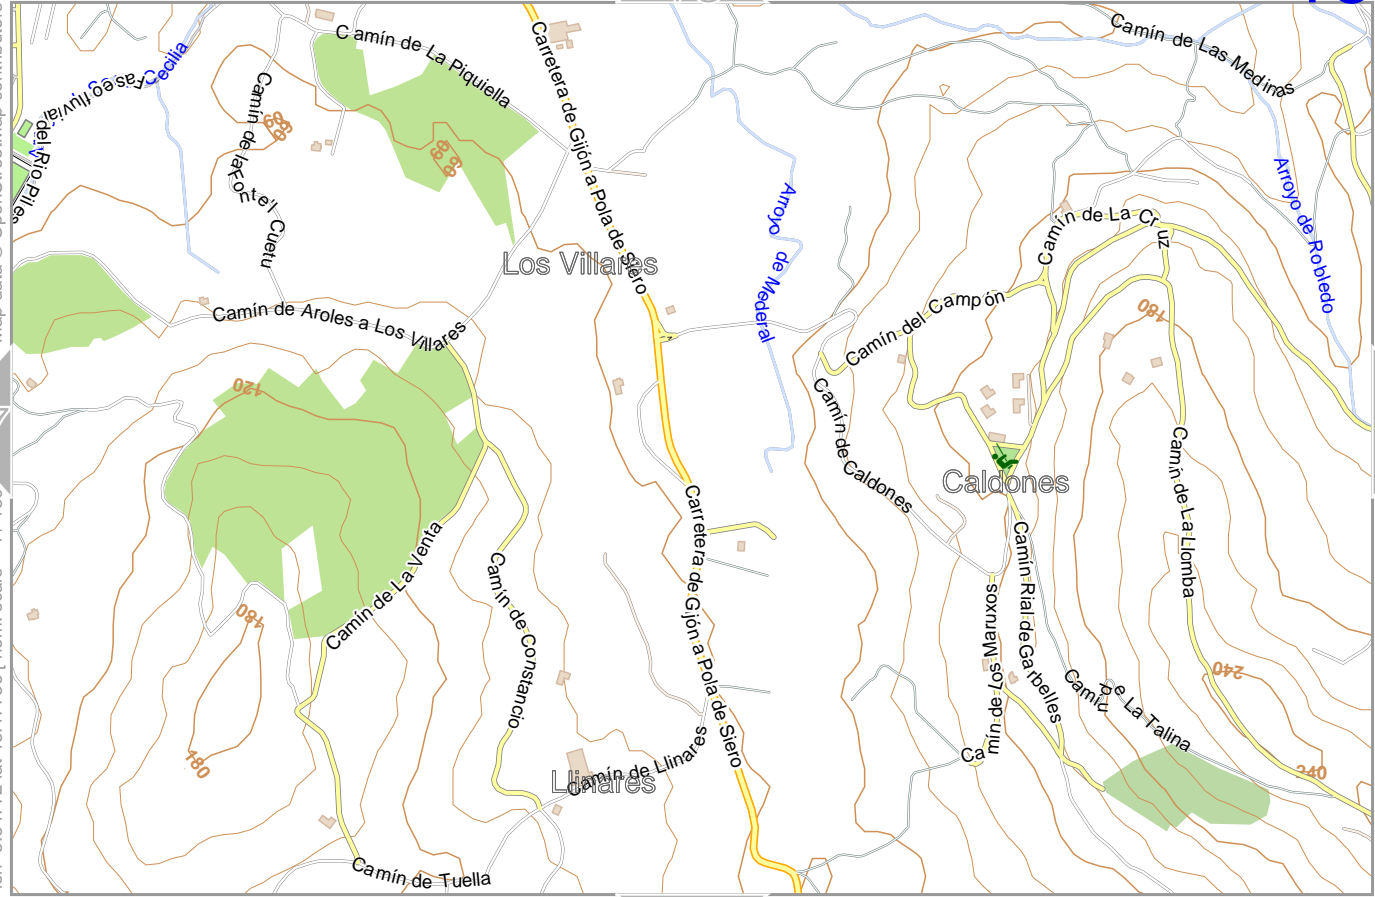

Contour interval = 20m

Gijón

17

Map data © OpenStreetMap contributors

lon -5.67504 lat 43.47736 [nom. scale = 1 / 130000

lon -5.64611 lat 43.49117

lon -5.6067 lat 43.4963 206.pdf

18

Contour interval = 20m

22

Gijon

Map data © OpenStreetMap contributors

lon -5.64772 lat 43.47736 | nom. scale = 1 / 1300

lon -5.61879 lat 43.49117

lon -5.6067 lat 43.4963 206.pdf

17

19

13

23

0 100 m 600 m

Contour interval = 20m

Gijón

19

Map data © OpenStreetMap contributors

Contour interval = 20m

Gijón

20

15

lon -5.56414 lat 43.49117

Map data © OpenStreetMap contributors

lon -5.59307 lat 43.47736 [nom. scale = 1 / 1300

-0724_125018_Gijón_-5.6067_43.4963_206.pdf