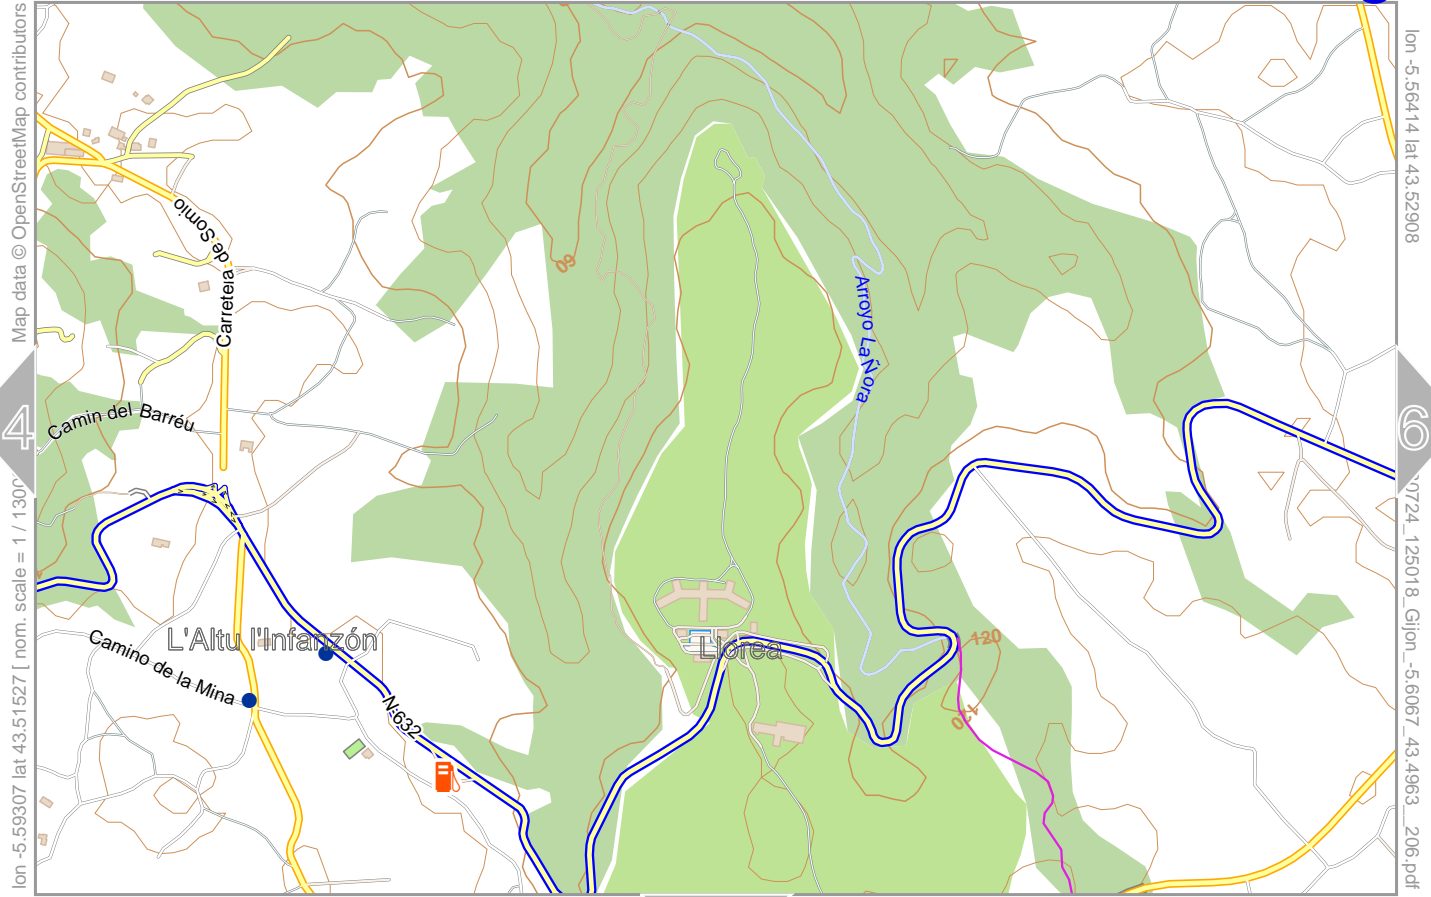

lon -5.59146 lat 43.52908

lon -5.6067 lat 43.4963 206.pdf

3

5

9

0 100 m 600 m

Contour interval = 20m

Gijón

Map data © OpenStreetMap contributors

lon -5.59307 lat 43.51527 | nom. scale = 1 / 1300

lon -5.56414 lat 43.52908

lon -5.6067 lat 43.4963

0 100 m 600 m

Contour interval = 20m

Gijon

Map data © OpenStreetMap contributors