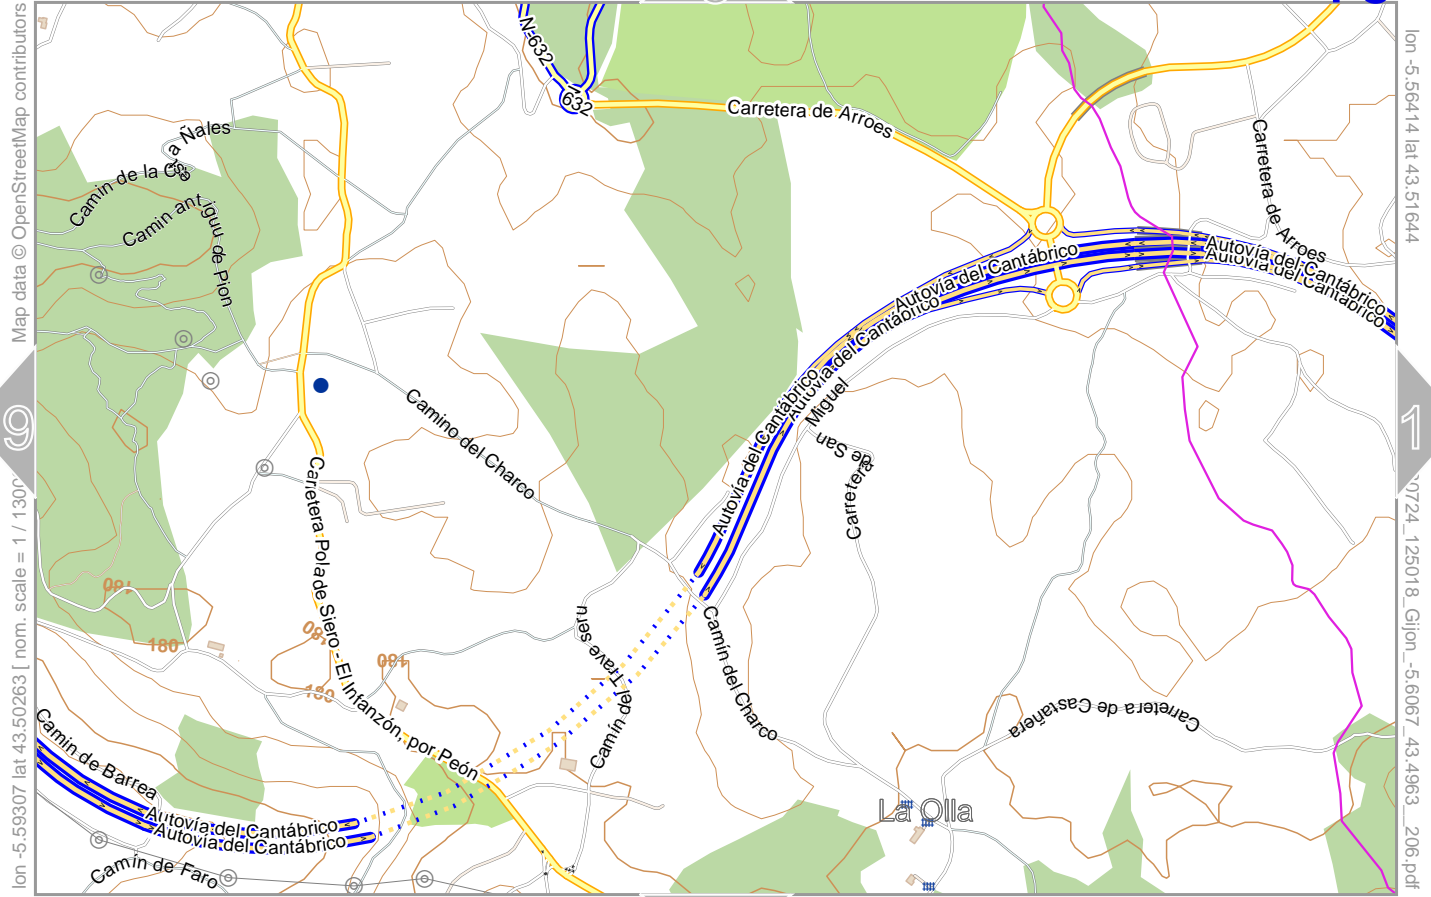

9

13

Gijon

Map data © OpenStreetMap contributors

lon -5.62039 lat 43.50263 | nom. scale = 1 / 1300

Contour interval = 20m

4

10

14

Gijon

10

Map data © OpenStreetMap contributors

lon -5.59307 lat 43.50263 | nom. scale = 1 / 1300

lon -5.56414 lat 43.51644

lon -5.6067 lat 43.4963

Contour interval = 20m