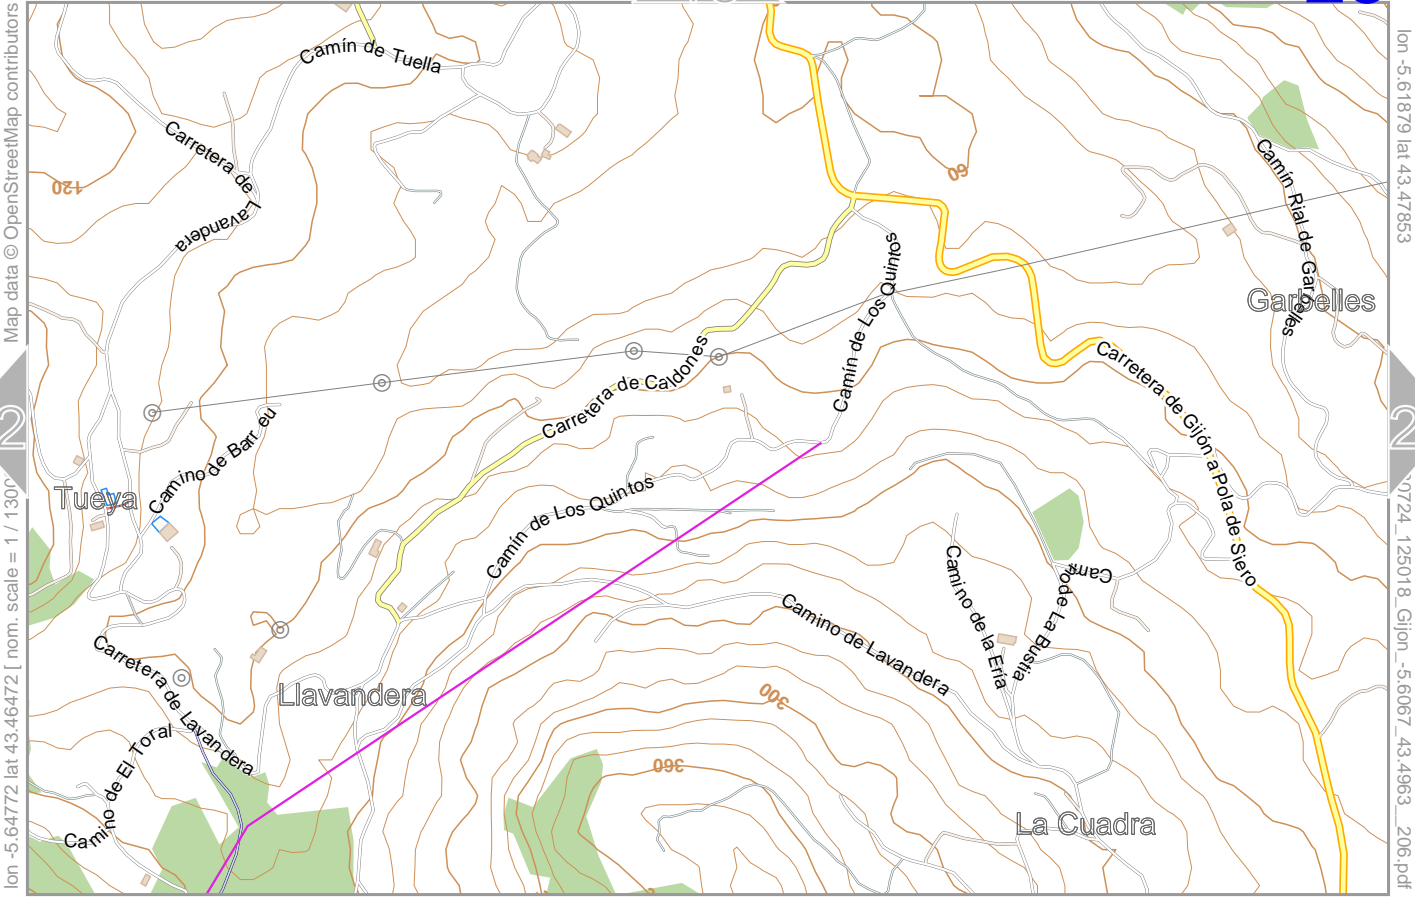

Contour interval = 20m

Gijón

20

15

lon -5.56414 lat 43.49117

Map data © OpenStreetMap contributors

lon -5.59307 lat 43.47736 [nom. scale = 1 / 1300

-0724_125018_Gijón_-5.6067_43.4963_206.pdf

Map data © OpenStreetMap contributors

lon -5.56575 lat 43.47736 [nom. scale = 1 / 1300

lon -5.53682 lat 43.49117

pdfmap_20230724_125018_Gijón_-5.6067_43.4963_206.pdf

0 100 m 600 m

Contour interval = 20m

Map data © OpenStreetMap contributors

lon -5.67504 lat 43.46472 [nom. scale = 1 / 13000]

lon -5.64611 lat 43.47853

lon -5.6067 lat 43.4963

0 100 m 600 m

Contour interval = 20m

Map data © OpenStreetMap contributors

lon -5.64772 lat 43.46472 [nom. scale = 1 / 1300

lon -5.61879 lat 43.47853

lon -5.6067 lat 43.4963 206.pdf

0 100 m 600 m

Contour interval = 20m

Gijon

25

20

24