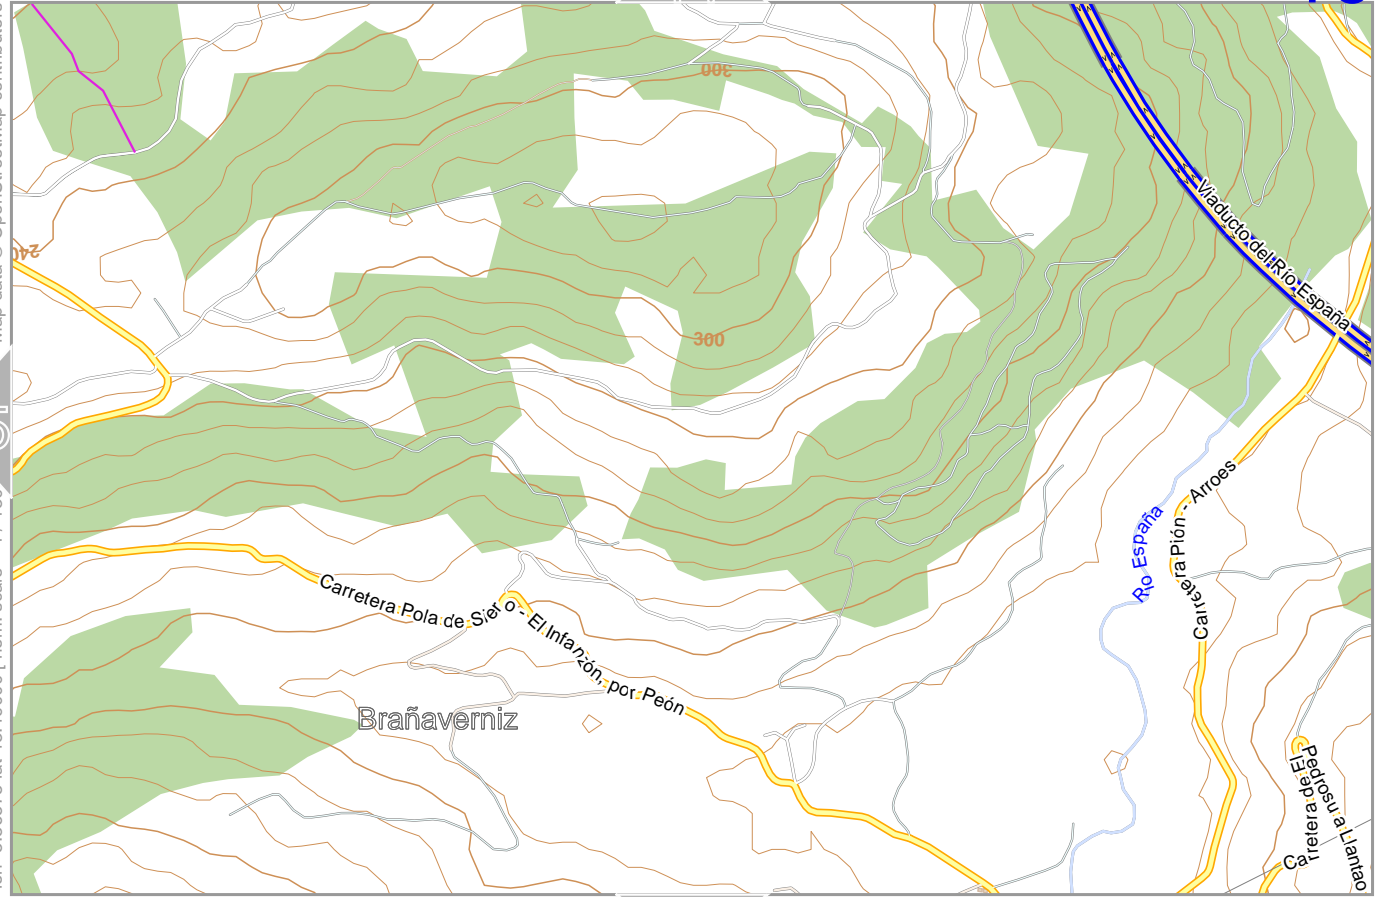

Contour interval = 20m

Gijón

17

Map data © OpenStreetMap contributors

lon -5.67504 lat 43.47736 [nom. scale = 1 / 130000

lon -5.64611 lat 43.49117

lon -5.6067 lat 43.4963 206.pdf

18