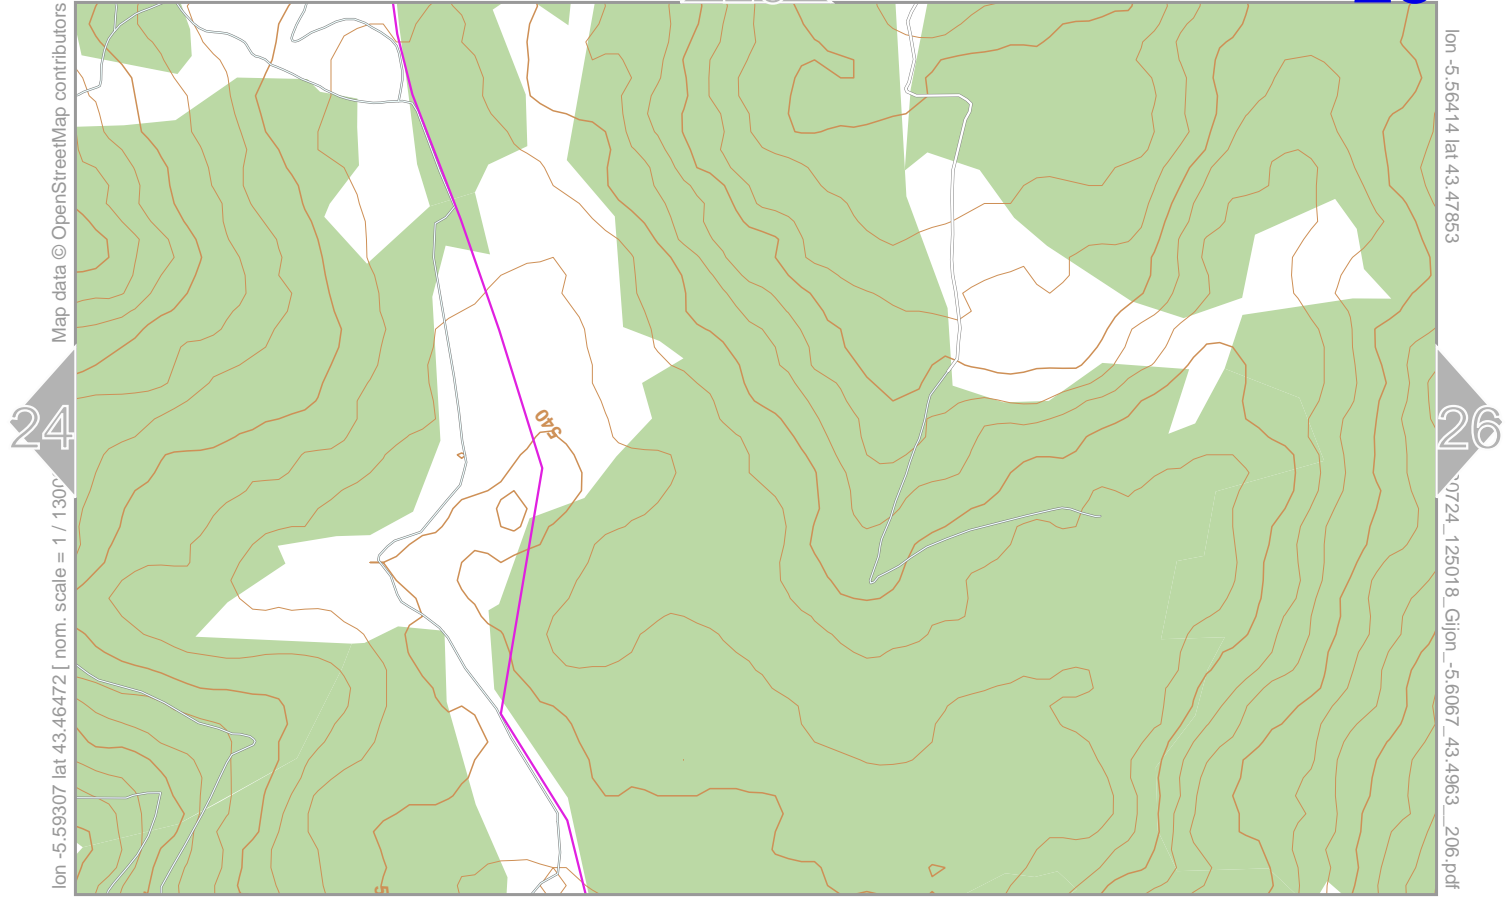

Contour interval = 20m

Gijón

20

15

lon -5.56414 lat 43.49117

Map data © OpenStreetMap contributors

lon -5.59307 lat 43.47736 [nom. scale = 1 / 1300

-0724_125018_Gijón_-5.6067_43.4963_206.pdf

lon -5.61879 lat 43.47853

lon -5.6067 lat 43.4963 206.pdf

0 100 m 600 m

Contour interval = 20m

Gijon

25

20

24

26

Map data © OpenStreetMap contributors

lon -5.59307 lat 43.46472 [nom. scale = 1 / 1300

lon -5.56414 lat 43.47863

lon -5.6067 lat 43.4963 206.pdf

0 100 m 600 m

Contour interval = 20m

Gijón

26

21

25

Map data © OpenStreetMap contributors

lon -5.56575 lat 43.46472 | nom. scale = 1 / 1300

lon -5.53682 lat 43.47863

pdfmap_20230724_125018_Gijón_-5.6067_43.4963_206.pdf

Contour interval = 20m