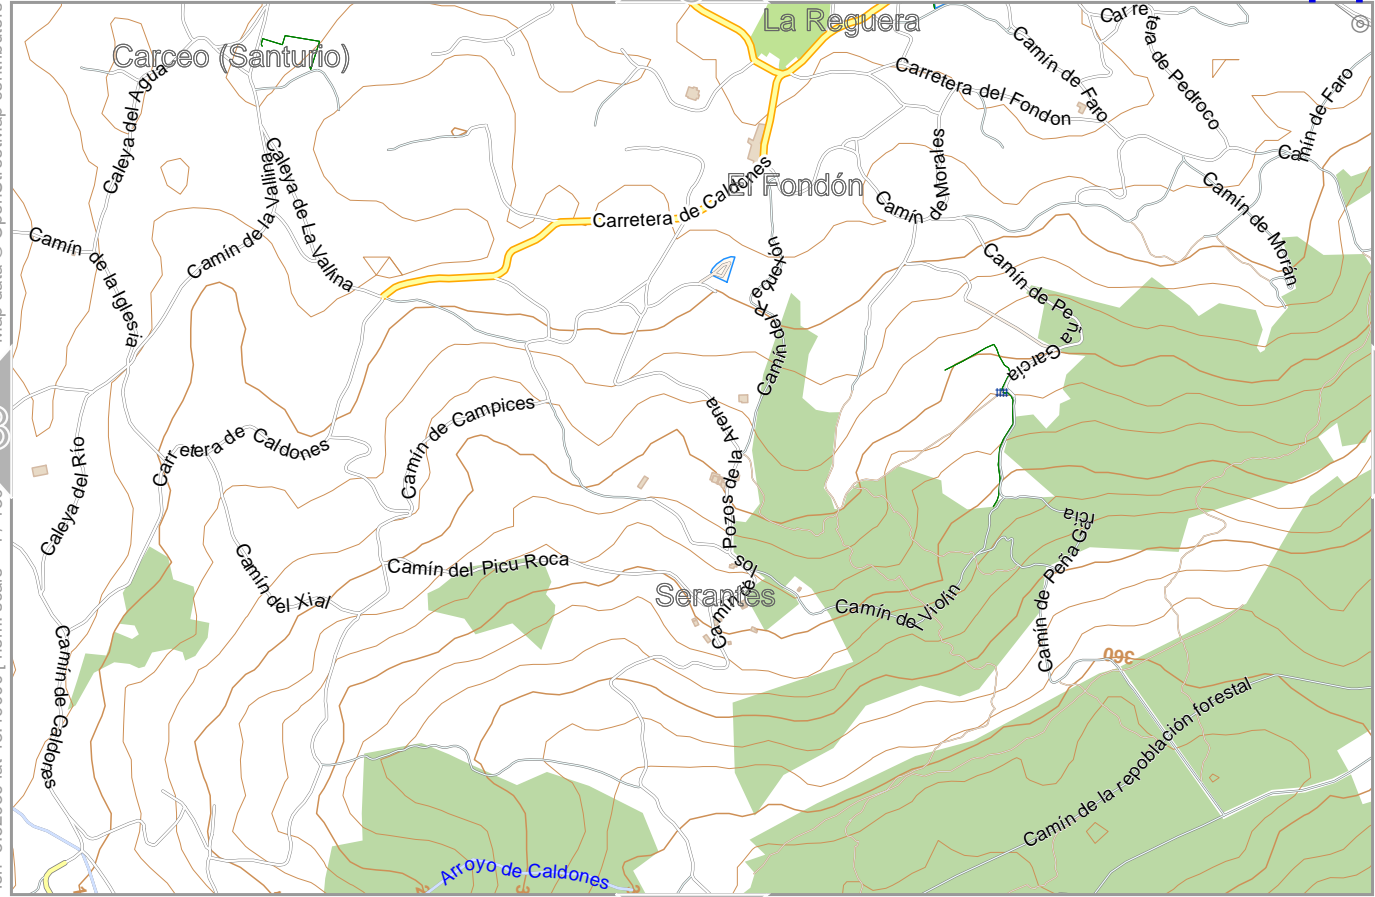

lon -5.62039 lat 43.49000 [nom. scale = 1 / 1300

lon -5.59146 lat 43.50380

lon -5.6067 lat 43.4963

13

15

9

19

Contour interval = 20m

Gijón

Map data © OpenStreetMap contributors

lon -5.56575 lat 43.49000 [nom. scale = 1 / 1300

lon -5.53682 lat 43.50380

pdfmap_20230724_125018_Gijón_-5.6067_43.4963_206.pdf

15

21

0 100 m 600 m

Contour interval = 20m

Gijón

17

Map data © OpenStreetMap contributors

lon -5.67504 lat 43.47736 [nom. scale = 1 / 130000

lon -5.64611 lat 43.49117

lon -5.6067 lat 43.4963 206.pdf

18