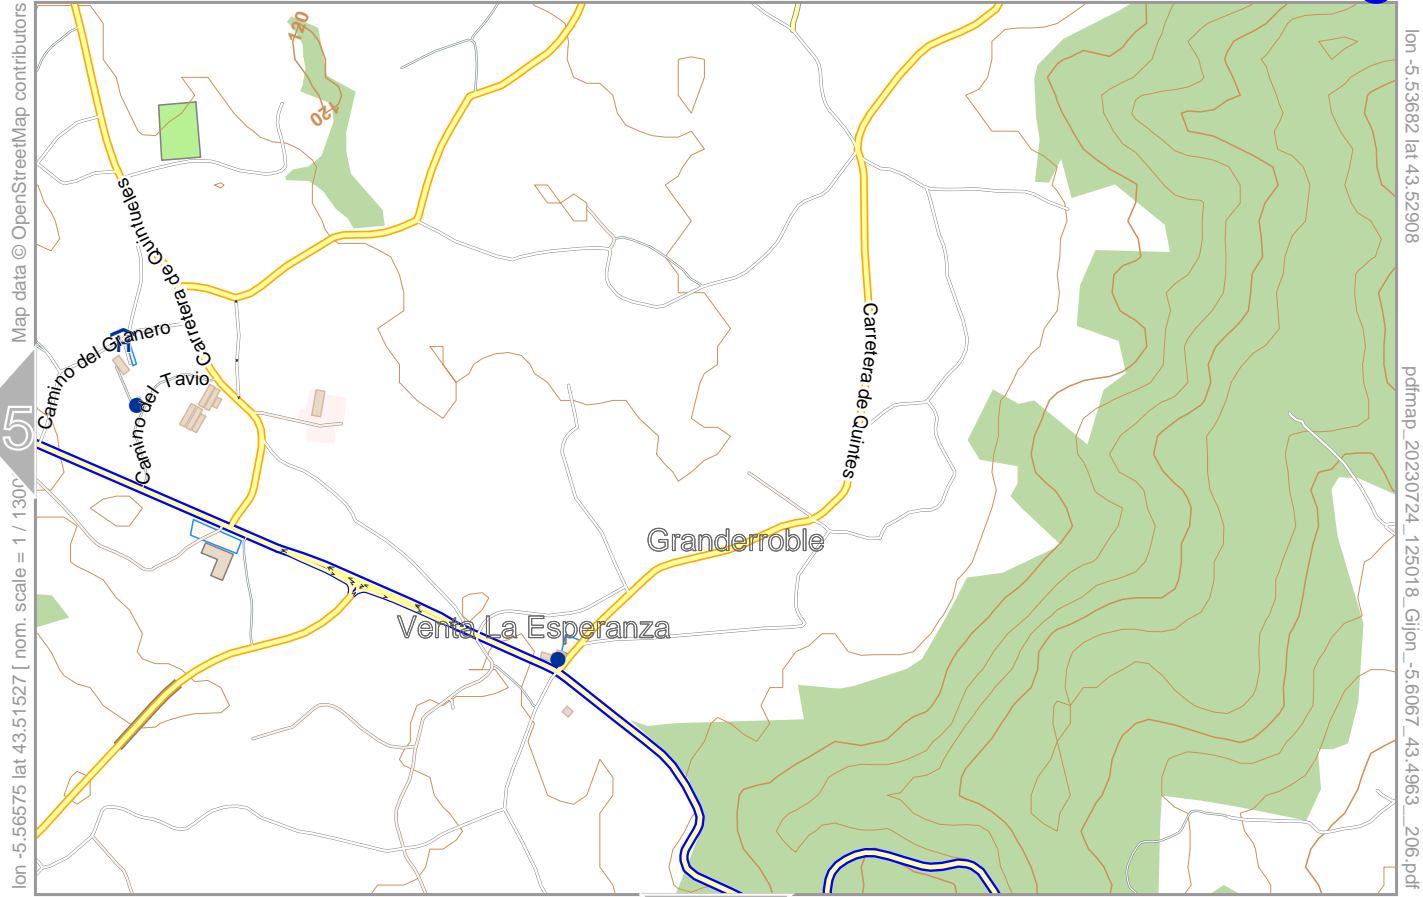

Map data © OpenStreetMap contributors

lon -5.59307 lat 43.51527 | nom. scale = 1 / 1300

lon -5.56414 lat 43.52908

lon -5.6067 lat 43.4963

0 100 m 600 m

Contour interval = 20m

Gijon

Map data © OpenStreetMap contributors