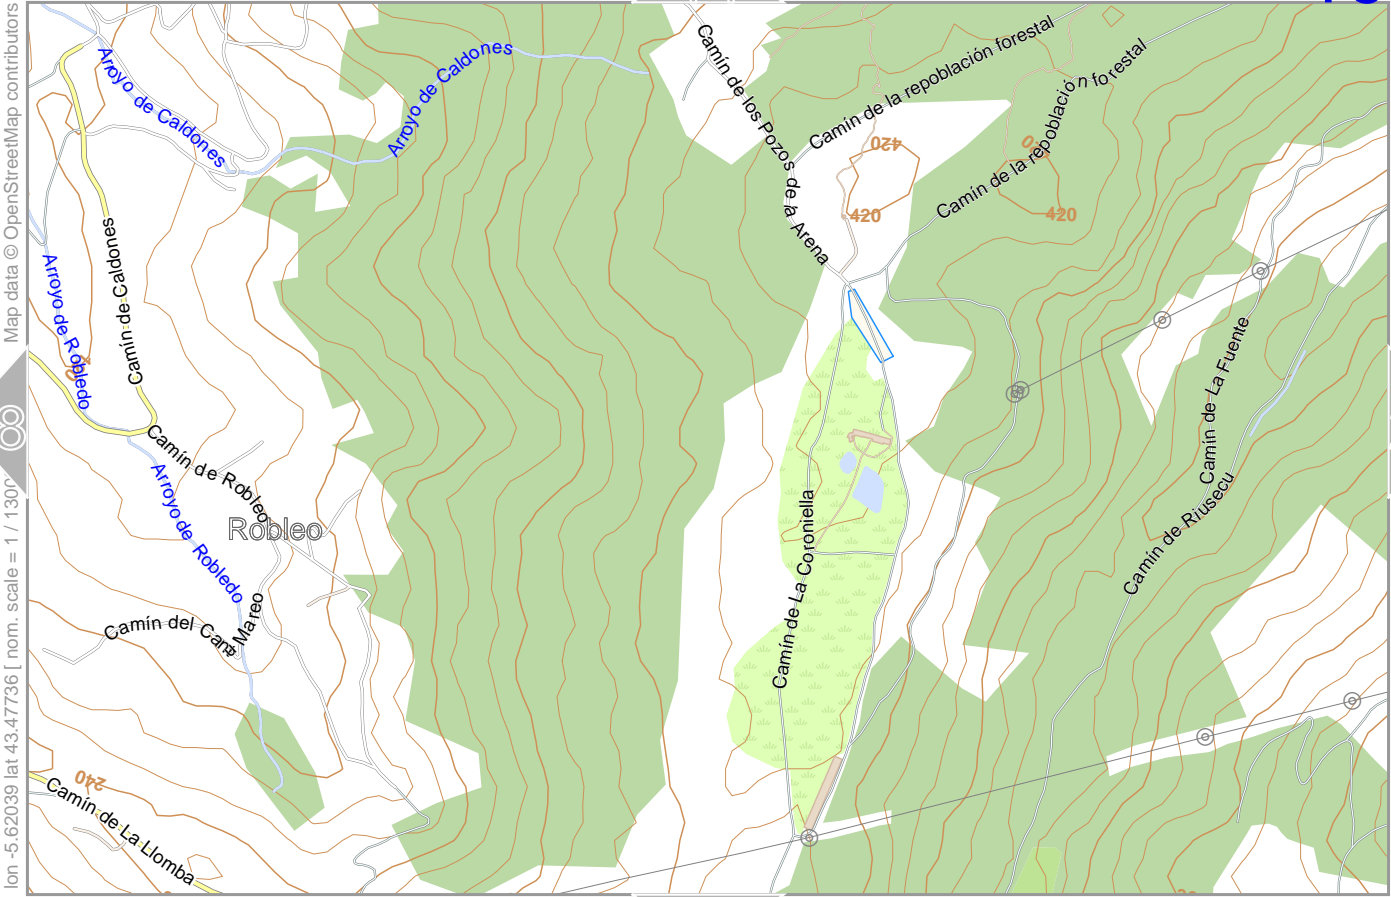

Contour interval = 20m

Gijón

20

15

lon -5.56414 lat 43.49117

Map data © OpenStreetMap contributors

lon -5.59307 lat 43.47736 [nom. scale = 1 / 1300

-0724_125018_Gijón_-5.6067_43.4963_206.pdf