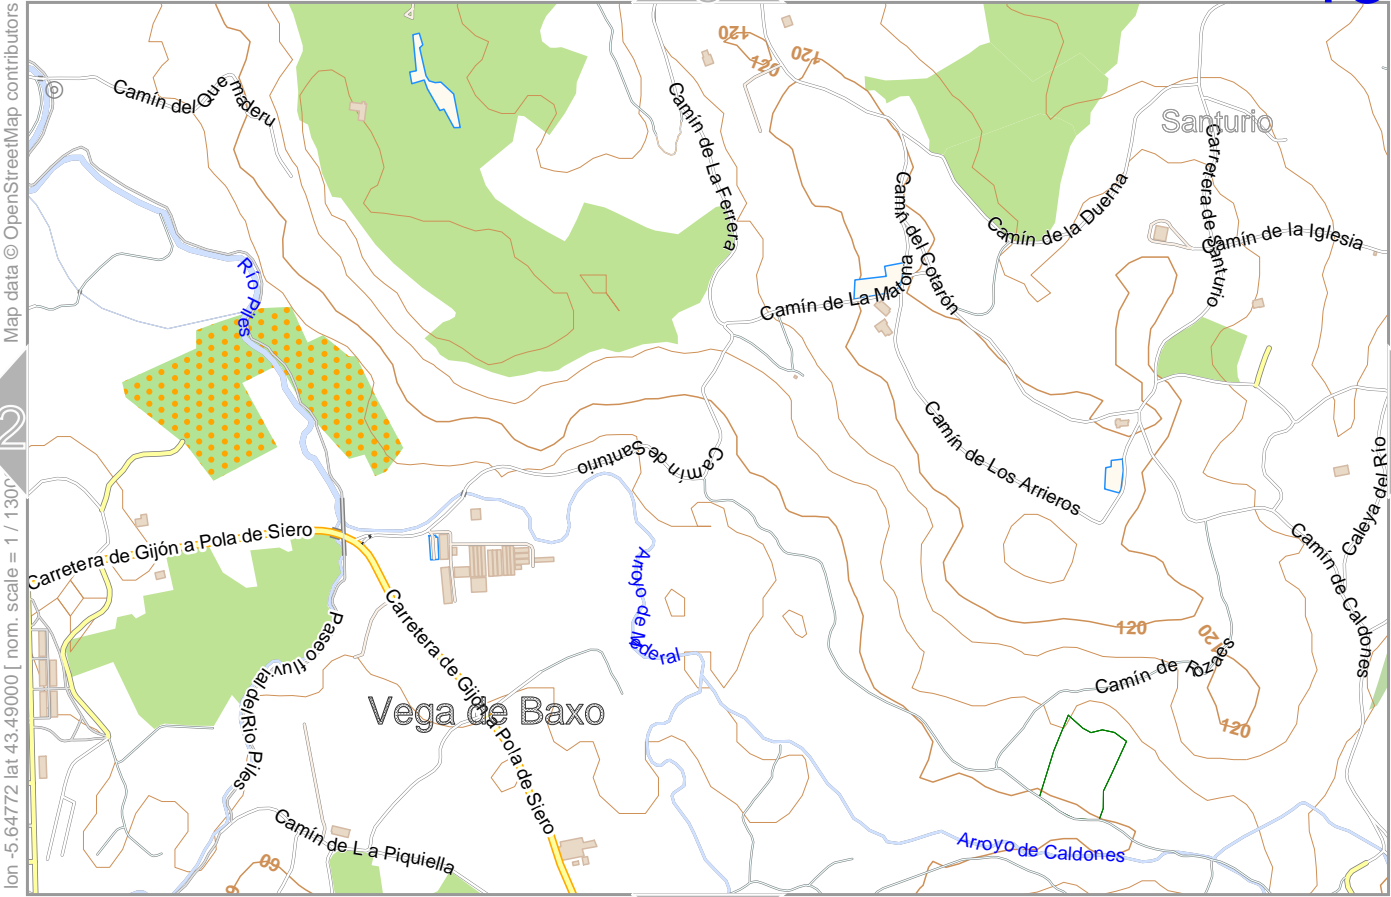

Map data © OpenStreetMap contributors

lon -5.56575 lat 43.50263 | nom. scale = 1 / 1300

lon -5.53682 lat 43.51644

pdfmap_20230724_125018_Gijón_-5.6067_43.4963_206.pdf

Contour interval = 20m

Gijon

Map data © OpenStreetMap contributors

lon -5.67504 lat 43.49000 [nom. scale = 1 / 130000

Contour interval = 20m

Gijon

Map data © OpenStreetMap contributors

lon -5.64772 lat 43.49000 [nom. scale = 1 / 1300

lon -5.61879 lat 43.50380

lon -5.6067 lat 43.4963 206.pdf

12

14

0 100 m 600 m

Contour interval = 20m

18

Gijón

14

Map data © OpenStreetMap contributors

Contour interval = 20m

Gijón

17

Map data © OpenStreetMap contributors

lon -5.67504 lat 43.47736 [nom. scale = 1 / 130000

lon -5.64611 lat 43.49117

lon -5.6067 lat 43.4963 206.pdf

18