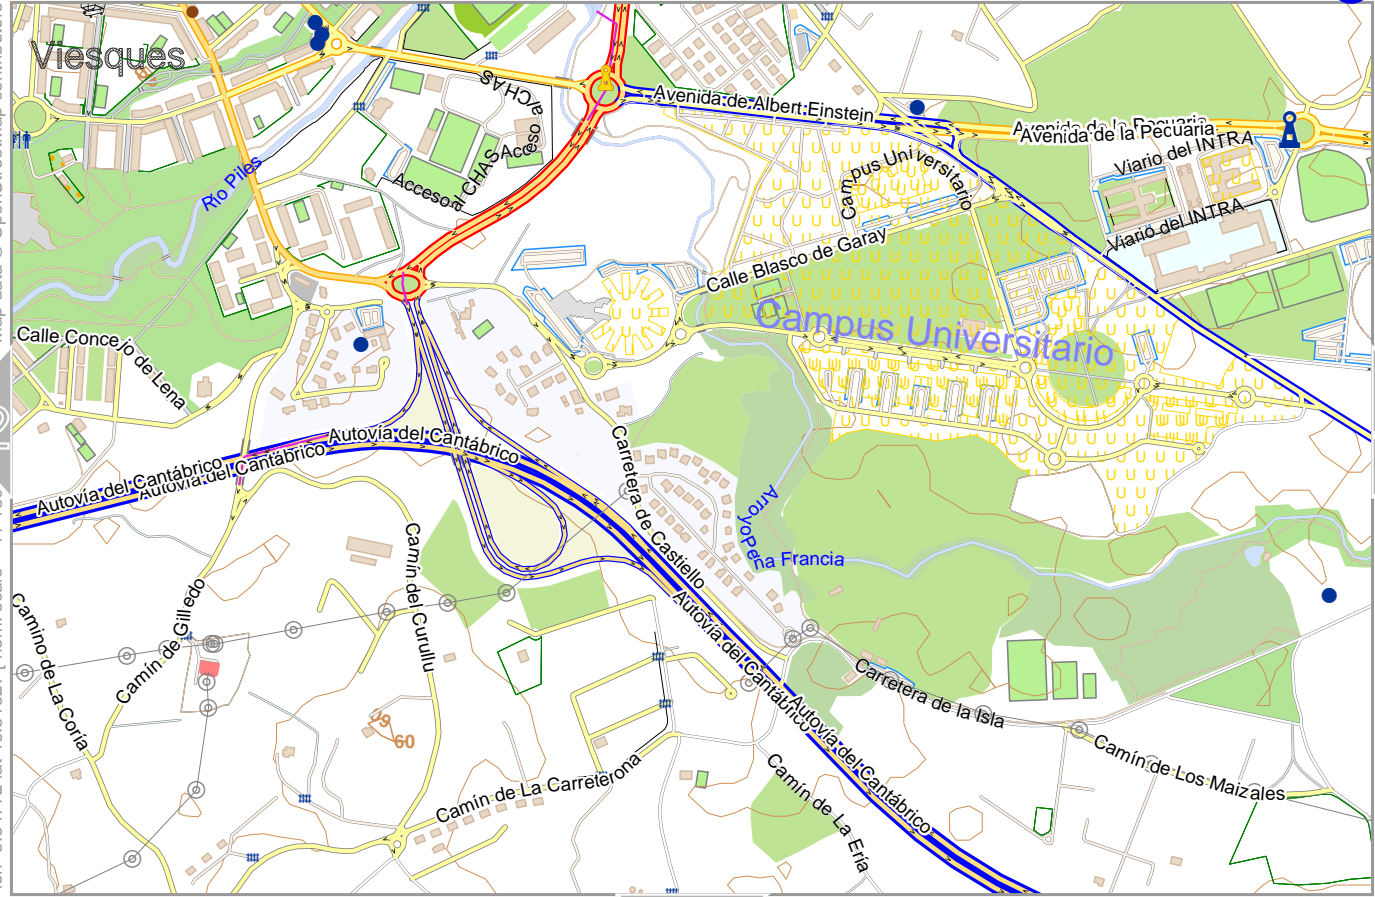

Gijón

lon -5.53682 lat 43.52908

Map data © OpenStreetMap contributors

pdfmap_20230724_125018_Gijón_-5.6067_43.4963_206.pdf

lon -5.67504 lat 43.46472
[nom. scale = 1 / 65000]

Gijón

Map data © OpenStreetMap contributors

lon -5.67504 lat 43.51527 [nom. scale = 1 / 130000

lon -5.64611 lat 43.52908

lon -5.6067 43.4963 206.pdf

Contour interval = 20m

Gijón

Map data © OpenStreetMap contributors

lon -5.64772 lat 43.51527 | nom. scale = 1 / 1300

lon -5.61879 lat 43.52908

lon -5.6067 lat 43.4963 206.pdf

2

4

8

Gijón

Map data © OpenStreetMap contributors

lon -5.62039 lat 43.51527 | nom. scale = 1 / 1300