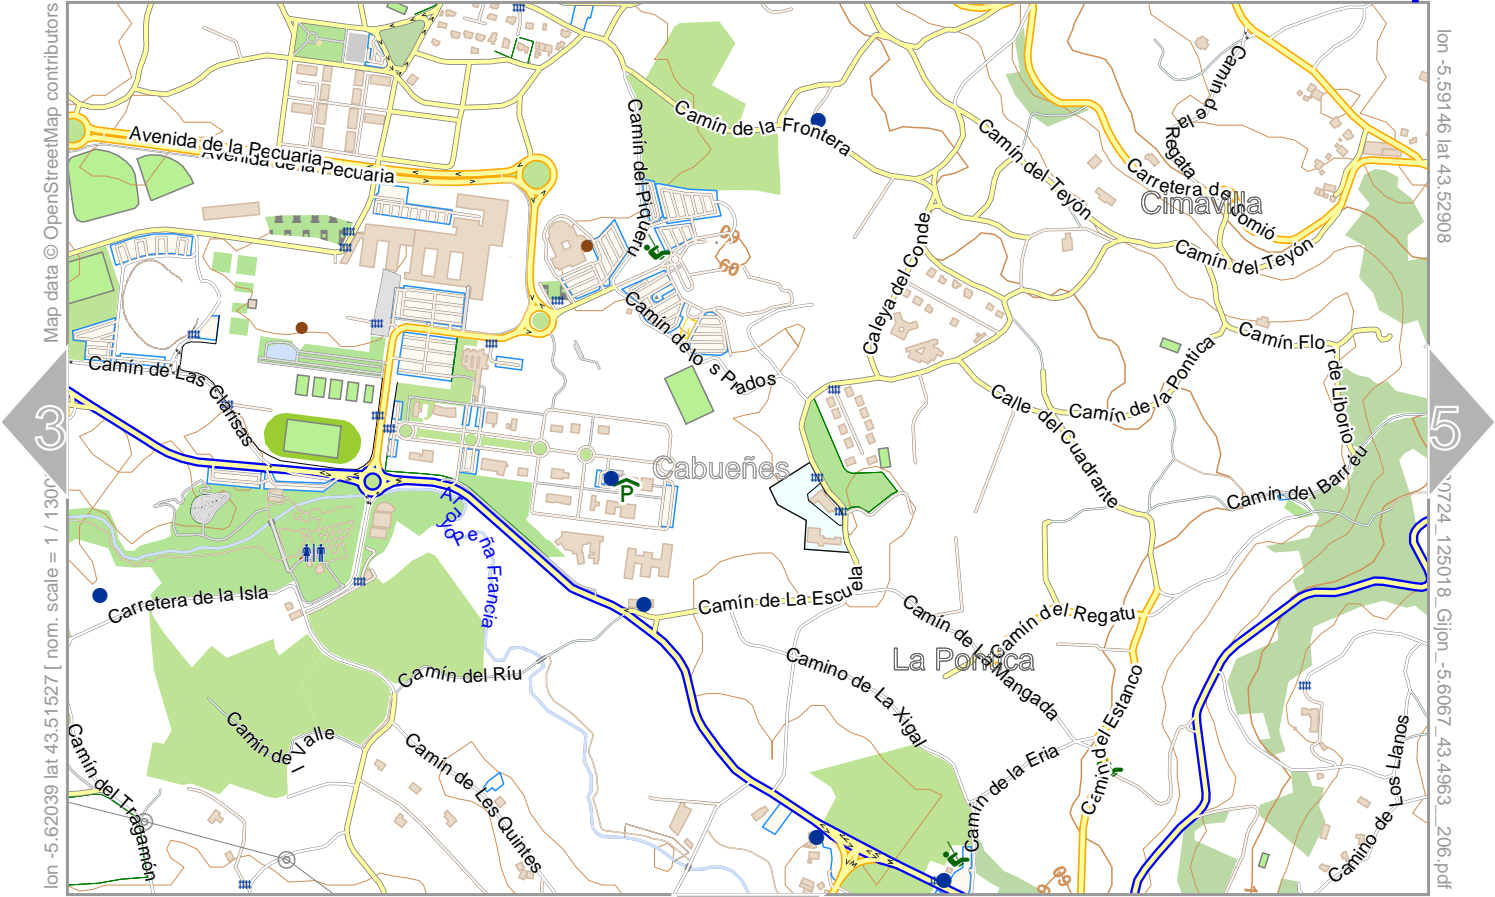

Gijón

Map data © OpenStreetMap contributors

lon -5.62039 lat 43.51527 | nom. scale = 1 / 1300

lon -5.59146 lat 43.52908

lon -5.6067 lat 43.4963 206.pdf

3

5

9

0 100 m 600 m

Contour interval = 20m