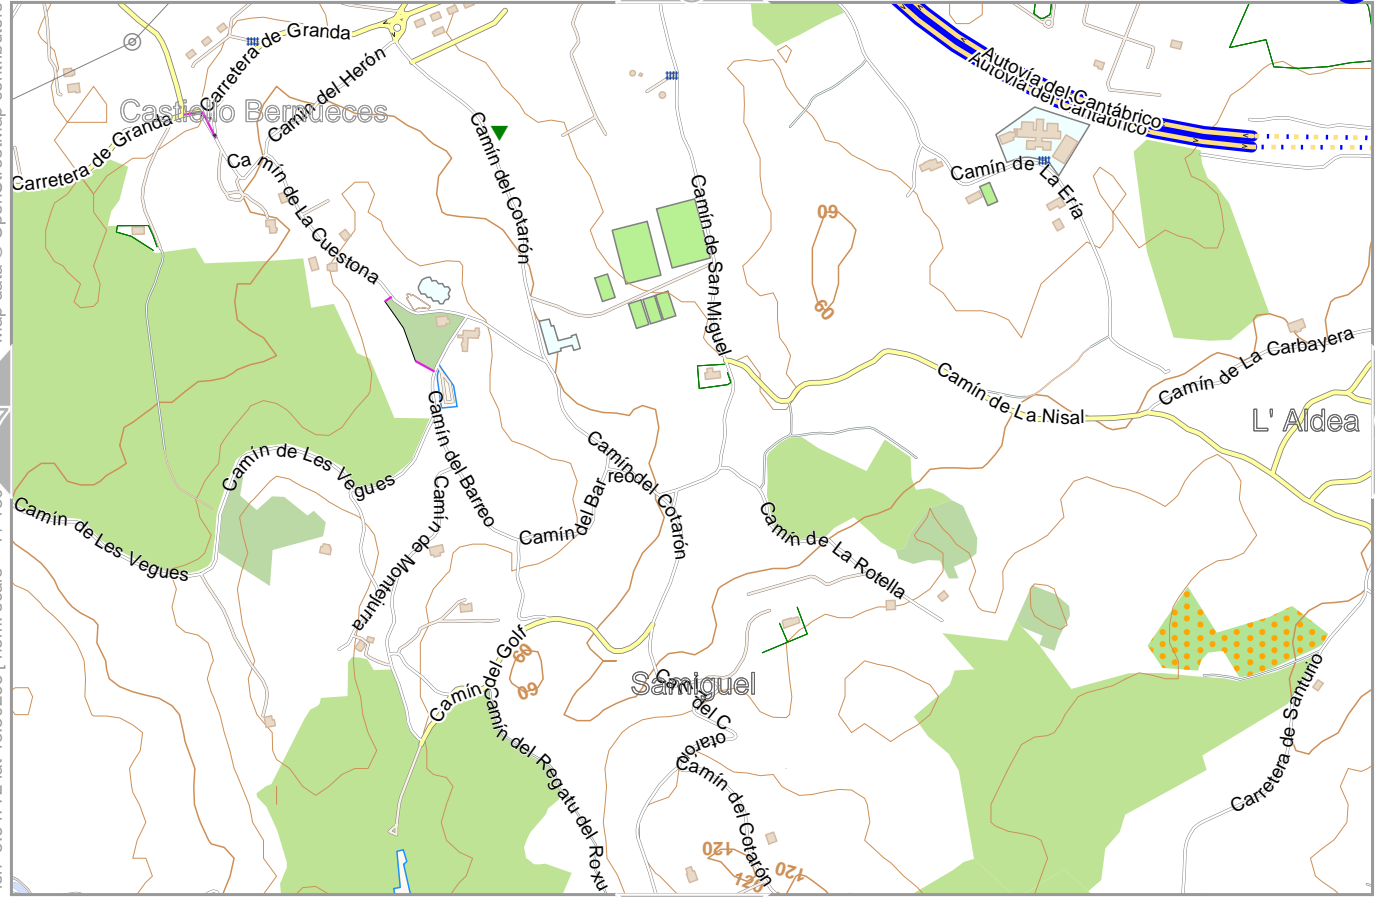

Gijon

Map data © OpenStreetMap contributors

lon -5.64772 lat 43.50263 [nom. scale = 1 / 1300

lon -5.61879 lat 43.51644

lon -5.6067 lat 43.4963 206.pdf

Contour interval = 20m

3

8

7

9

13