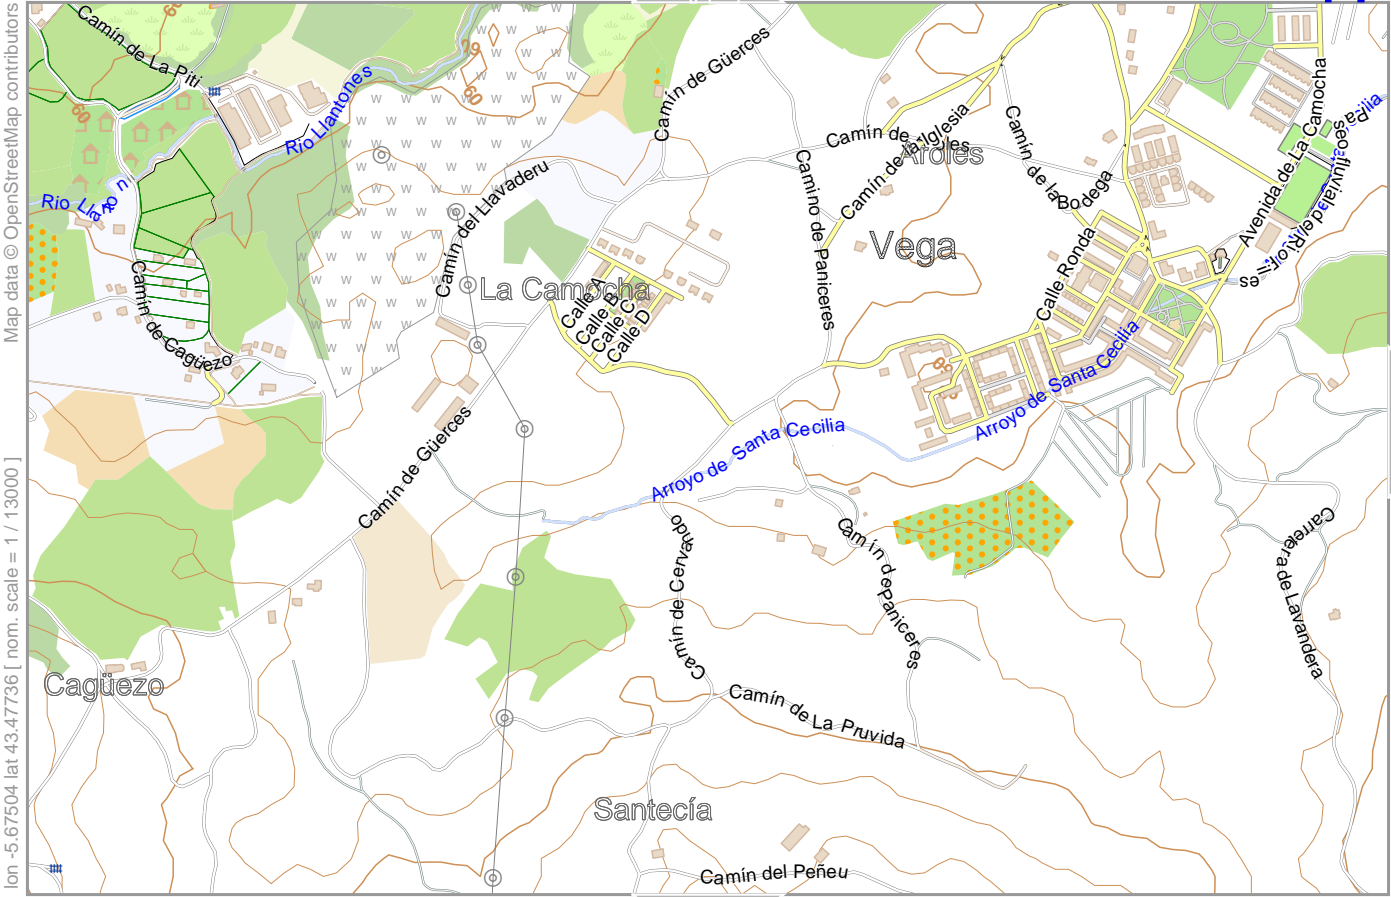

Gijón

Map data © OpenStreetMap contributors

lon -5.56575 lat 43.49000 [nom. scale = 1 / 1300

lon -5.53682 lat 43.50380

pdfmap_20230724_125018_Gijón_-5.6067_43.4963_206.pdf

15

21

0 100 m 600 m

Contour interval = 20m

Gijón

17

Map data © OpenStreetMap contributors

lon -5.67504 lat 43.47736 [nom. scale = 1 / 130000

lon -5.64611 lat 43.49117

lon -5.6067 lat 43.4963 206.pdf

18

Contour interval = 20m

22

Gijon

Map data © OpenStreetMap contributors

lon -5.64772 lat 43.47736 | nom. scale = 1 / 1300

lon -5.61879 lat 43.49117

lon -5.6067 lat 43.4963 206.pdf

17

Contour interval = 20m

Gijón

20

15

lon -5.56414 lat 43.49117

Map data © OpenStreetMap contributors

lon -5.59307 lat 43.47736 [nom. scale = 1 / 1300

-0724_125018_Gijón_-5.6067_43.4963_206.pdf