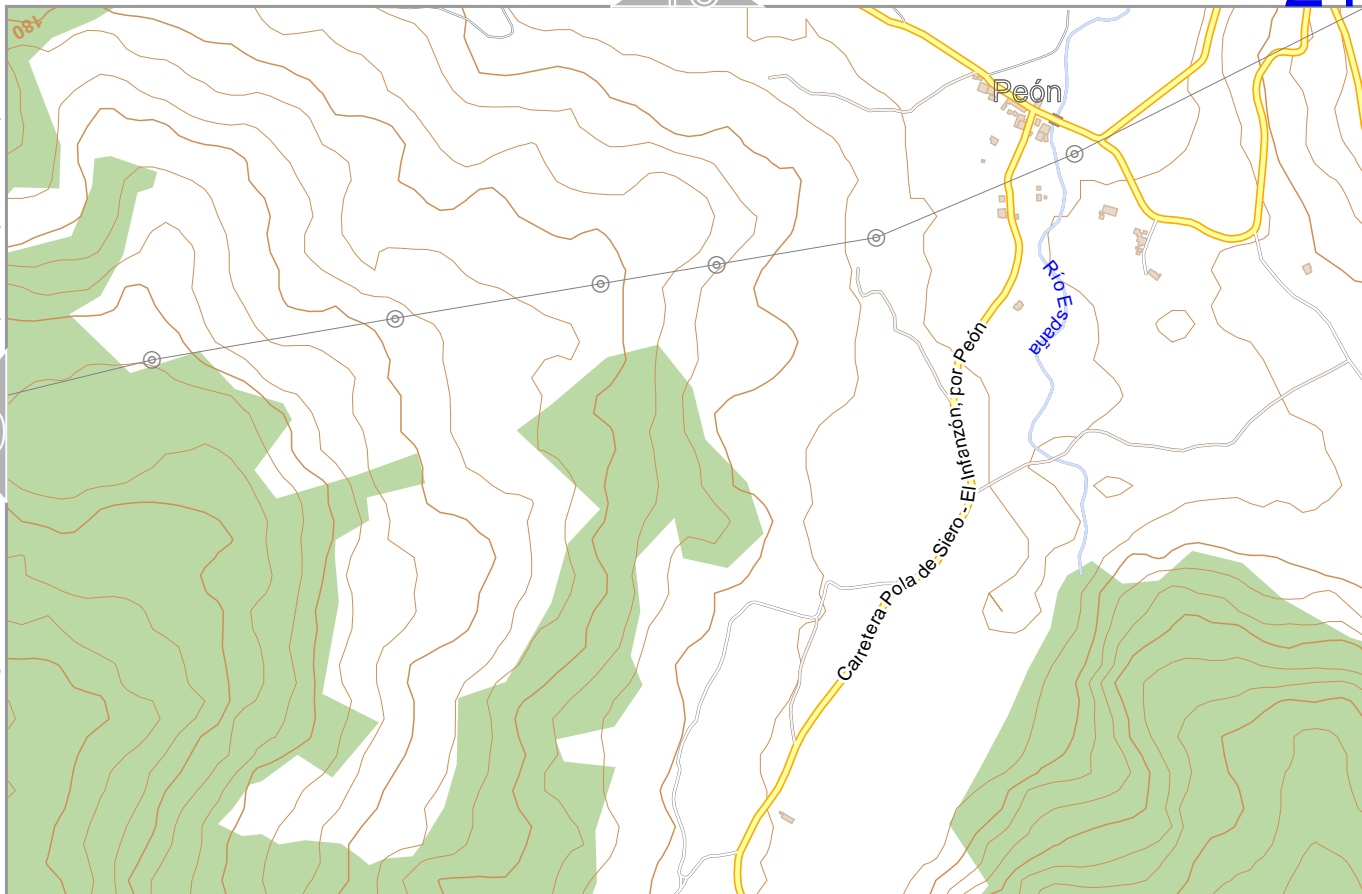

Contour interval = 20m

Gijón

20

15

lon -5.56414 lat 43.49117

Map data © OpenStreetMap contributors

lon -5.59307 lat 43.47736 [nom. scale = 1 / 1300

-0724_125018_Gijón_-5.6067_43.4963_206.pdf

Map data © OpenStreetMap contributors

lon -5.56575 lat 43.47736 [nom. scale = 1 / 1300

lon -5.53682 lat 43.49117

pdfmap_20230724_125018_Gijón_-5.6067_43.4963_206.pdf

0 100 m 600 m

Contour interval = 20m

Map data © OpenStreetMap contributors

lon -5.67504 lat 43.46472 [nom. scale = 1 / 13000]

lon -5.64611 lat 43.47853

lon -5.6067 lat 43.4963

0 100 m 600 m

Contour interval = 20m

Map data © OpenStreetMap contributors

lon -5.64772 lat 43.46472 [nom. scale = 1 / 1300