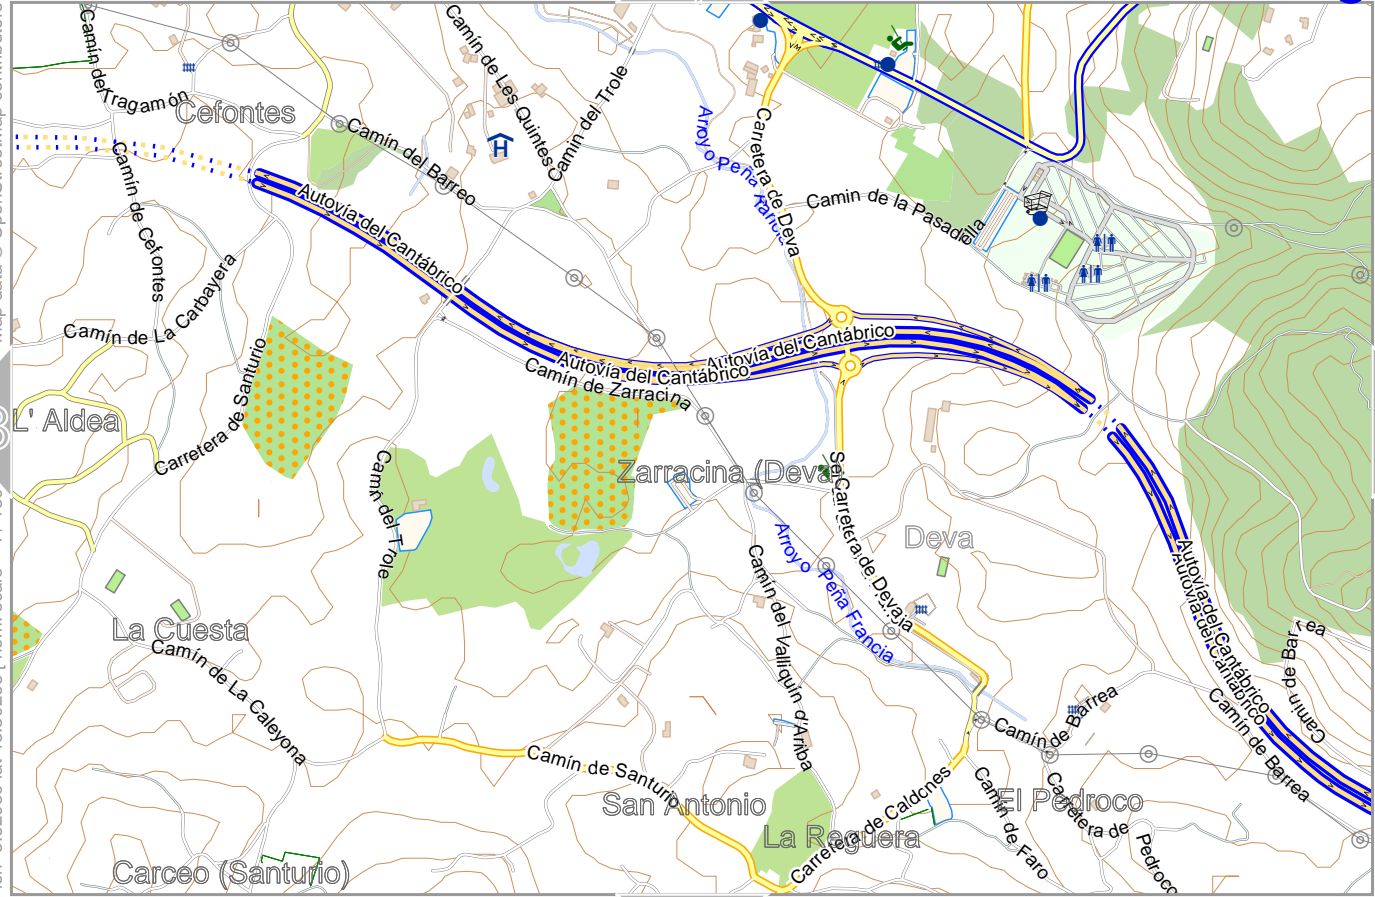

Map data © OpenStreetMap contributors

lon -5.64772 lat 43.50263 | nom. scale = 1 / 1300

lon -5.61879 lat 43.51644

lon -5.6067 lat 43.4963 898.pdf

Contour interval = 10m

3

8

7

13

Gijon

Map data © OpenStreetMap contributors

lon -5.62039 lat 43.50263 | nom. scale = 1 / 1300

Contour interval = 10m

4

10

14