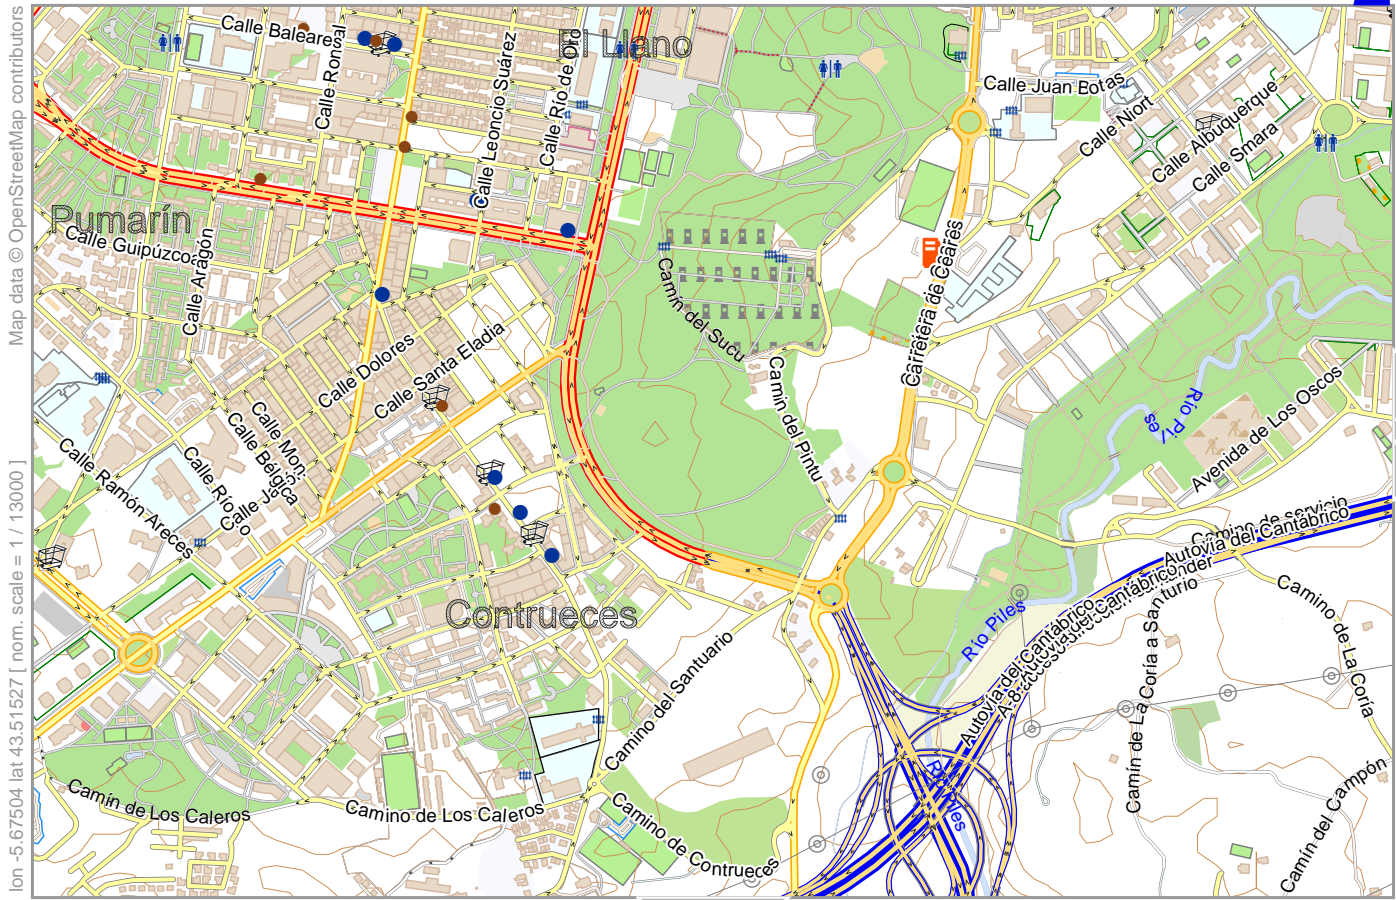

Gijón

lon -5.53682 lat 43.52908

Map data © OpenStreetMap contributors

pdfmap_20230724_124902_Gijón_-5.6067_43.4963_898.pdf

lon -5.67504 lat 43.46472
[nom. scale = 1 / 65000]

Gijón

Map data © OpenStreetMap contributors

[lon -5.67504 lat 43.51527 [nom. scale = 1 / 130000

0 100 m 600 m

Contour interval = 10m

lon -5.64611 lat 43.52908

0724_124902_Gijón_-5.6067_43.4963_898.pdf

Gijón

Map data © OpenStreetMap contributors

lon -5.64772 lat 43.51527 | nom. scale = 1 / 1300

lon -5.61879 lat 43.52908

lon -5.6067 lat 43.4963 898.pdf

2

4

8

Contour interval = 10m

Gijón

Map data © OpenStreetMap contributors