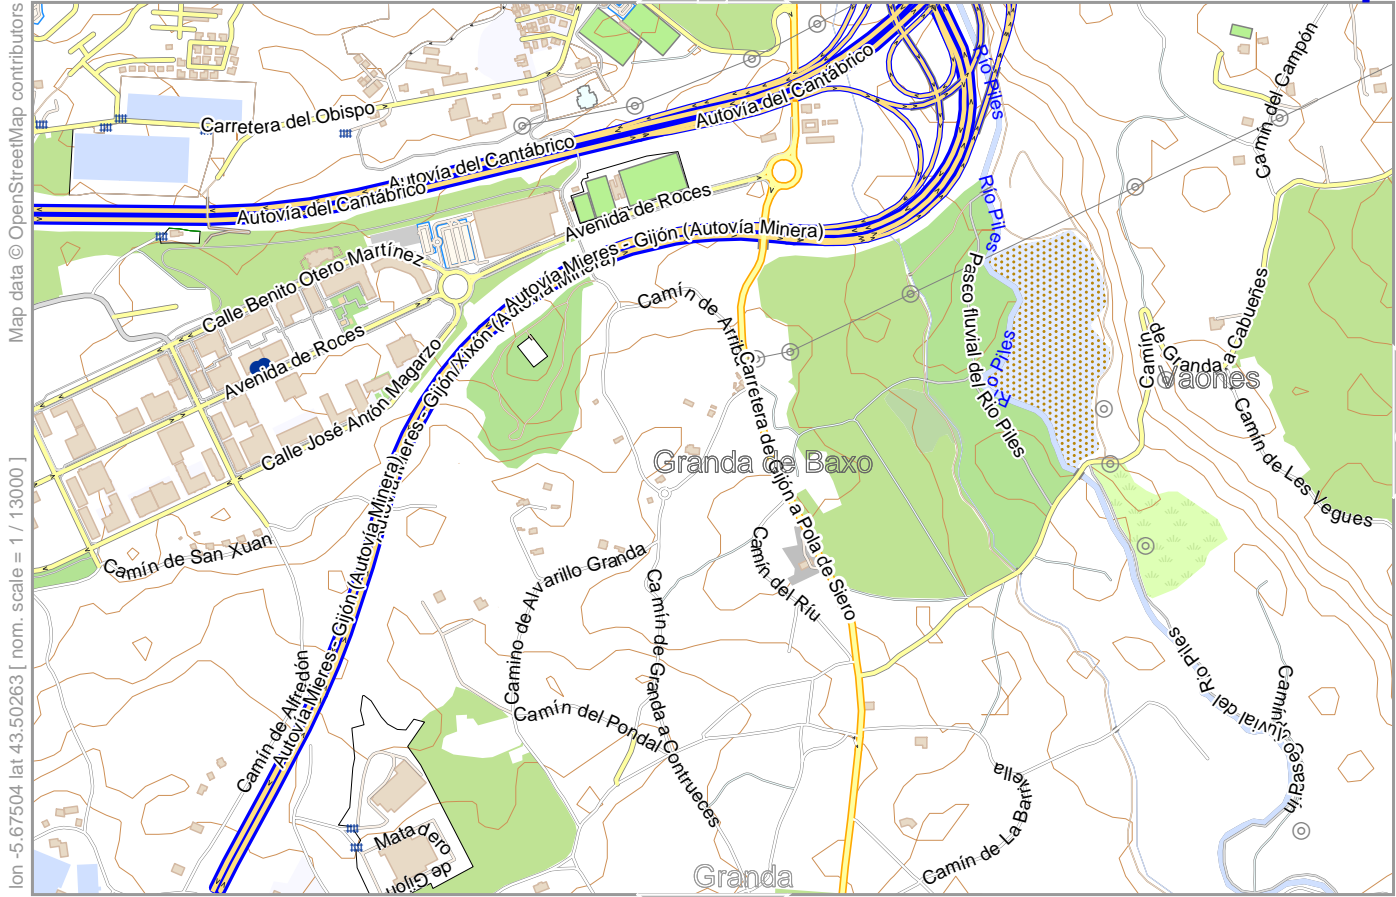

10

Gijon

Map data © OpenStreetMap contributors

lon -5.56575 lat 43.51527 | nom. scale = 1 / 1300

lon -5.53682 lat 43.52908

pdfmap_20230724_124902_Gijon_-5.6067_43.4963_898.pdf

0 100 m 600 m

Contour interval = 10m

Gijon

Map data © OpenStreetMap contributors

lon -5.67504 lat 43.50263 [nom. scale = 1 / 130000

lon -5.64611 lat 43.51644

724_124902_Gijon_-5.6067_43.4963_898.pdf

0 100 m 600 m

Contour interval = 10m

Gijón