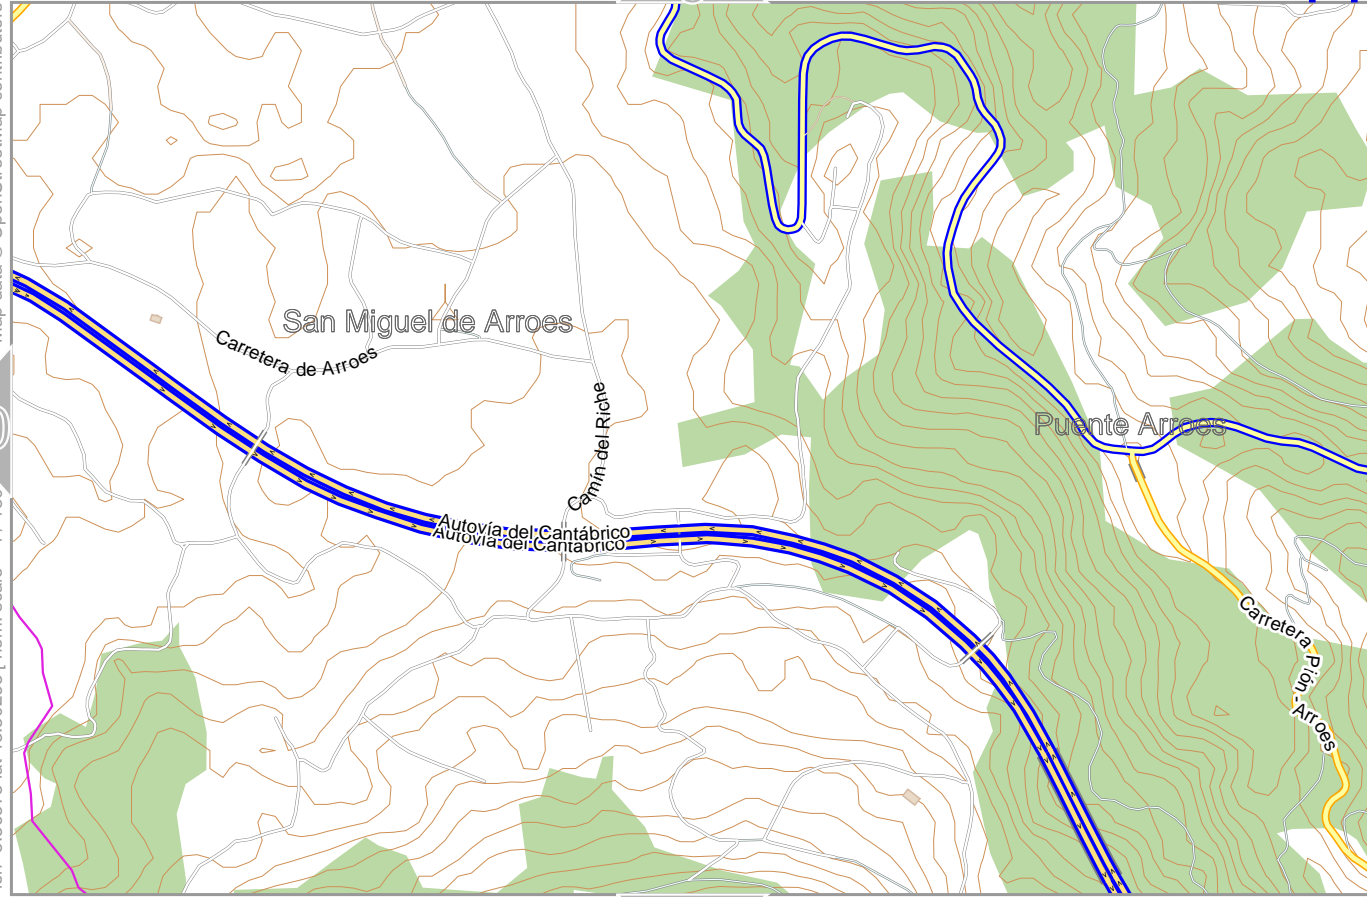

Gijon

10

Map data © OpenStreetMap contributors

lon -5.59307 lat 43.50263 [nom. scale = 1 / 1300

lon -5.56414 lat 43.51644

lon -5.6067 lat 43.4963 898.pdf

0 100 m 600 m

Contour interval = 10m

Gijón

11

6

10

16

Map data © OpenStreetMap contributors

lon -5.56575 lat 43.50263 | nom. scale = 1 / 1300

lon -5.53682 lat 43.51644

pdfmap_20230724_124902_Gijón_-5.6067_43.4963_898.pdf

0 100 m 600 m

Contour interval = 10m

Map data © OpenStreetMap contributors

lon -5.67504 lat 43.49000 [nom. scale = 1 / 130000]

lon -5.64611 lat 43.50380