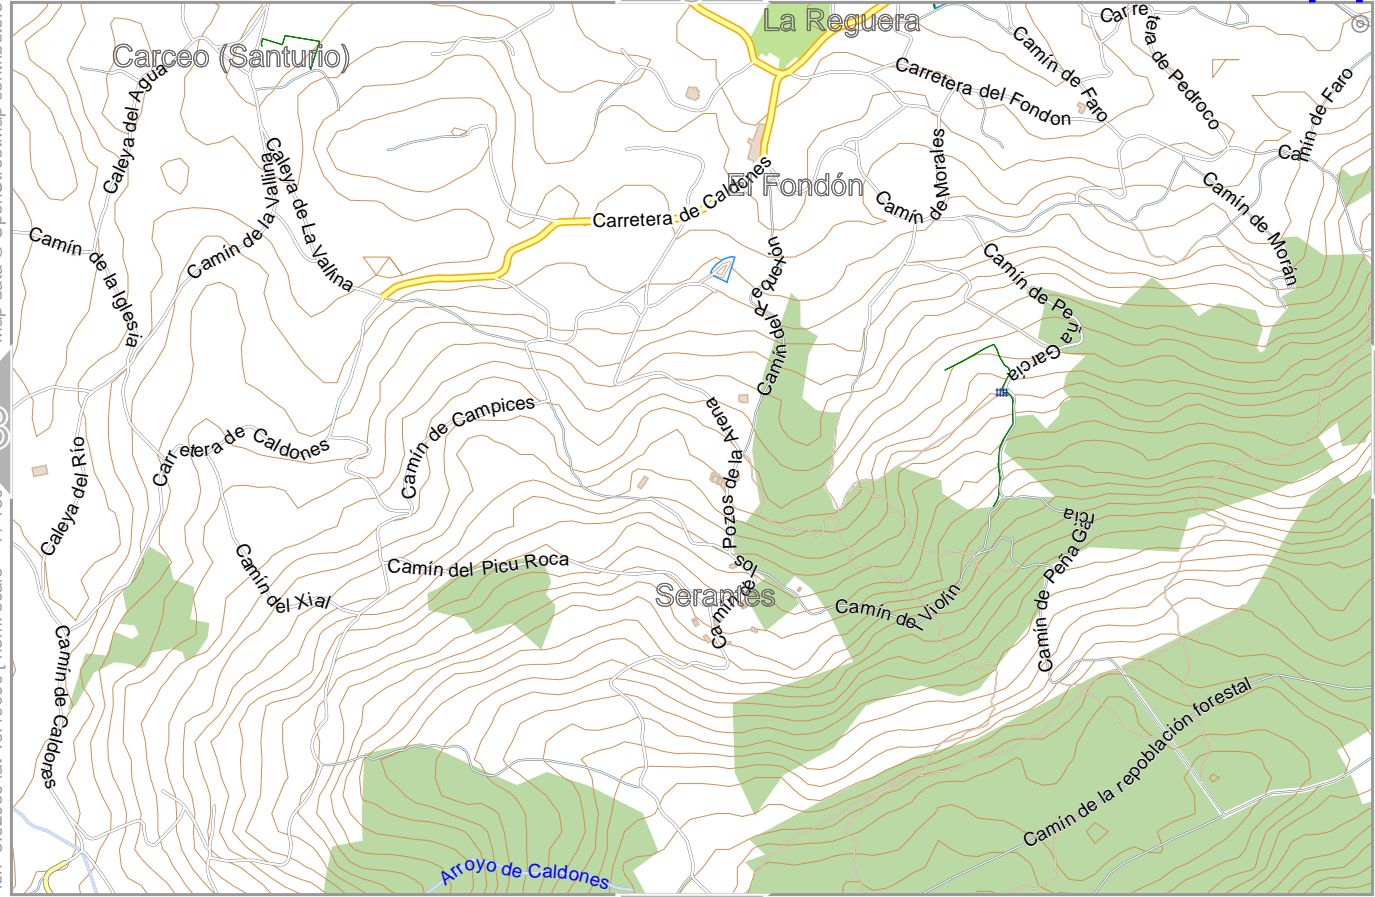

Gijón

14

Map data © OpenStreetMap contributors

lon -5.62039 lat 43.49000 [nom. scale = 1 / 1300

lon -5.59146 lat 43.50380

lon -5.6067 lat 43.4963 898.pdf

13

15

19

Contour interval = 10m