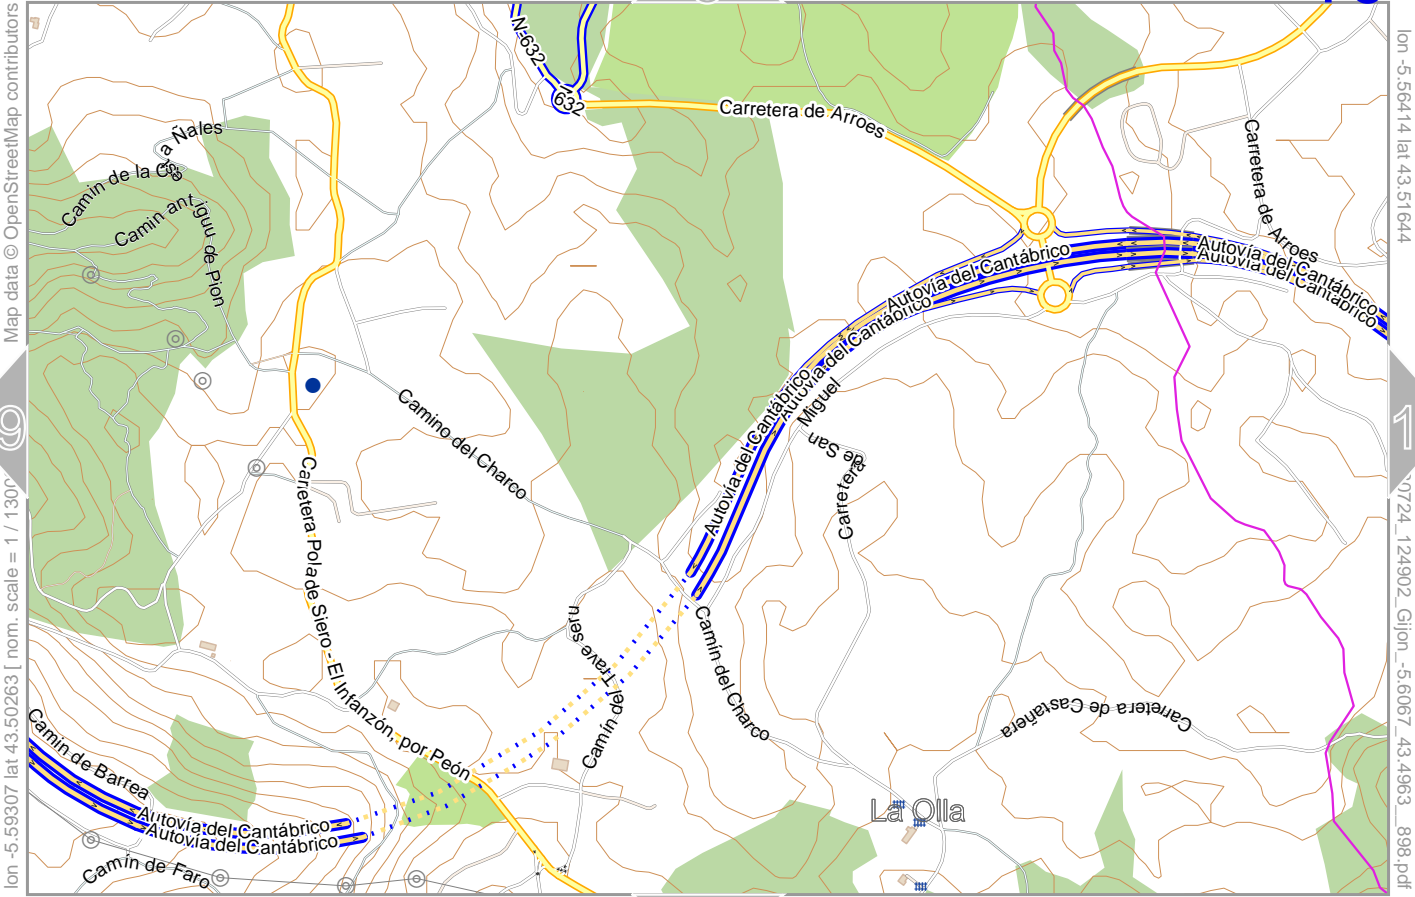

13

Gijon

Map data © OpenStreetMap contributors

lon -5.62039 lat 43.50263 | nom. scale = 1 / 1300

Contour interval = 10m

4

10

14

Gijon

10

Map data © OpenStreetMap contributors

lon -5.59307 lat 43.50263 [nom. scale = 1 / 1300

lon -5.56414 lat 43.51644

lon -5.6067 lat 43.4963 898.pdf

0 100 m 600 m

Contour interval = 10m