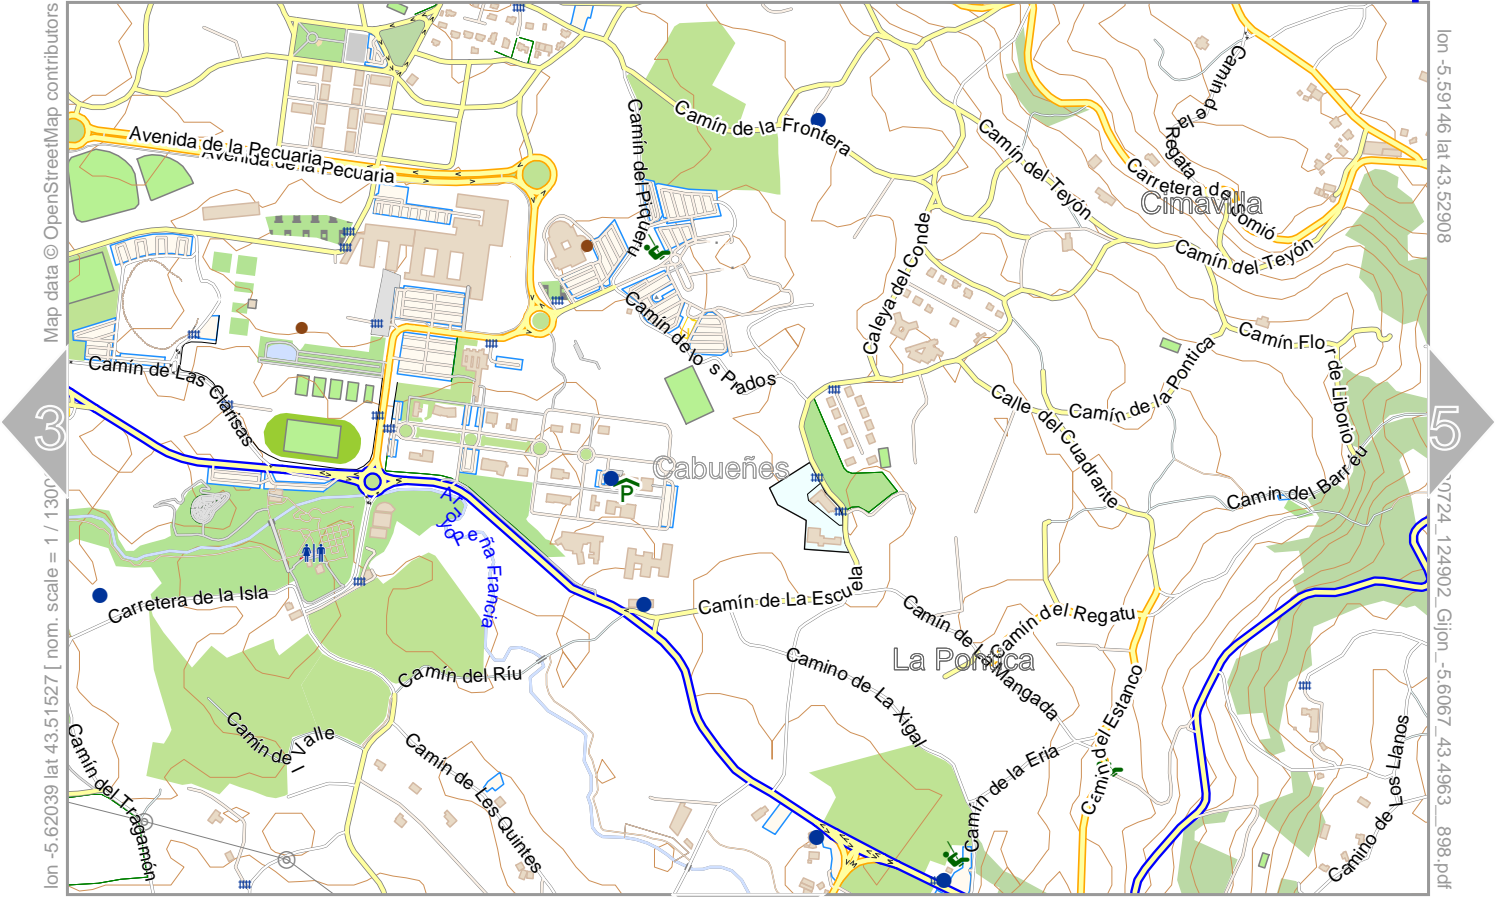

Gijón

Map data © OpenStreetMap contributors

lon -5.62039 lat 43.51527 | nom. scale = 1 / 1300

lon -5.59146 lat 43.52908

lon -5.6067 lat 43.4963 898.pdf

0 100 m 600 m

Contour interval = 10m

3

5

9