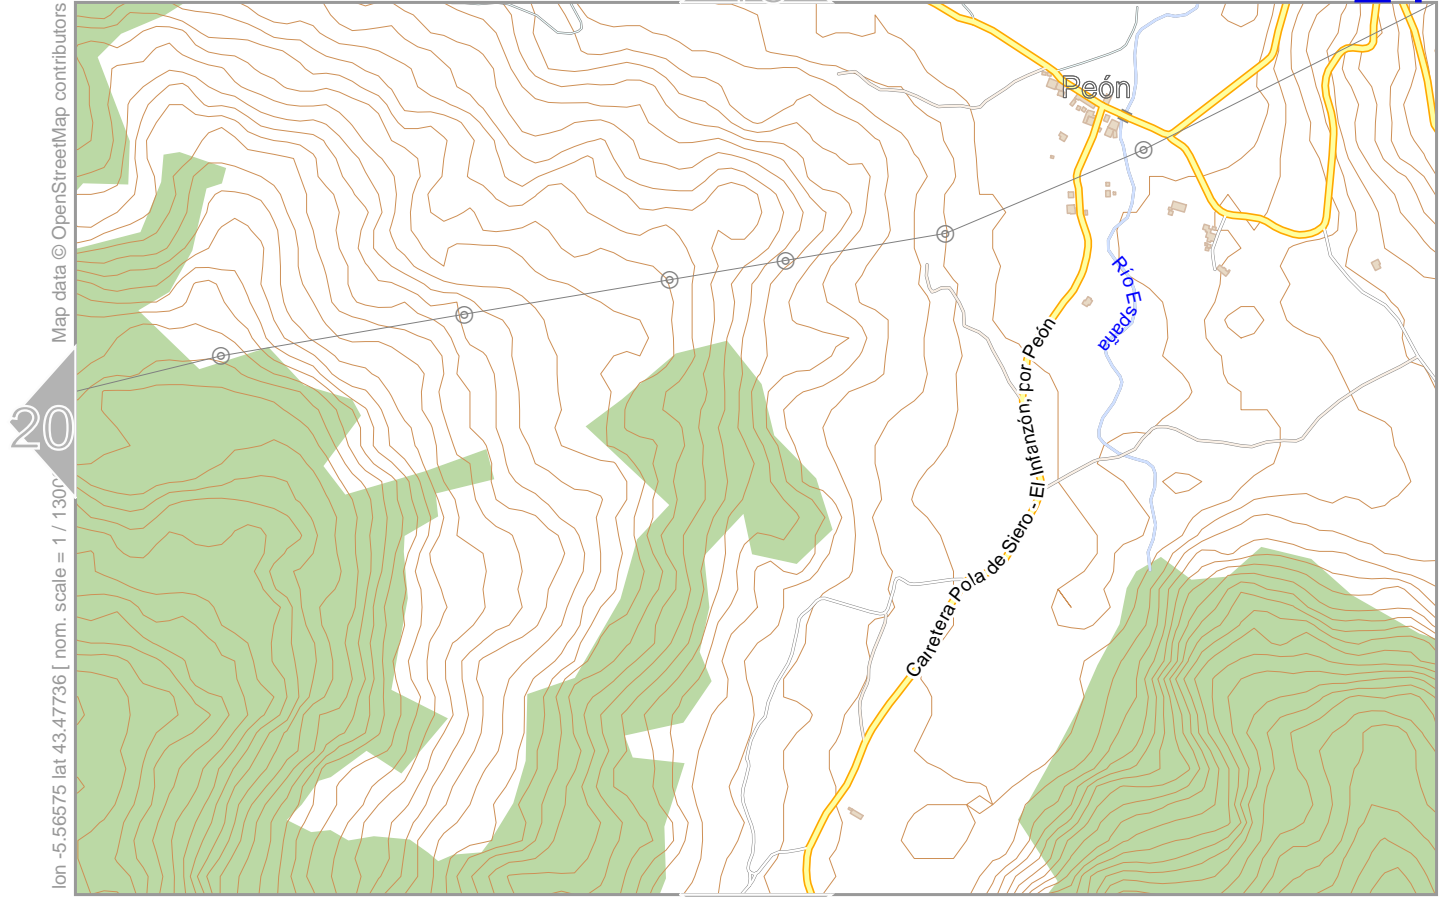

lon -5.6067 lat 43.4963 898.pdf

0 100 m 600 m

Contour interval = 10m

25

21

Gijón

21

16

20

26

Map data © OpenStreetMap contributors

lon -5.56575 lat 43.47736 [nom. scale = 1 / 1300

lon -5.53682 lat 43.49117

pdfmap_20230724_124902_Gijón_-5.6067_43.4963_898.pdf

Contour interval = 10m

Gijón

17

23

Map data © OpenStreetMap contributors

[lon -5.67504 lat 43.46472 | nom. scale = 1 / 13000

lon -5.64611 lat 43.47853
lon -5.6067 lat 43.4963 898.pdf

0 100 m 600 m

Contour interval = 10m

Map data © OpenStreetMap contributors