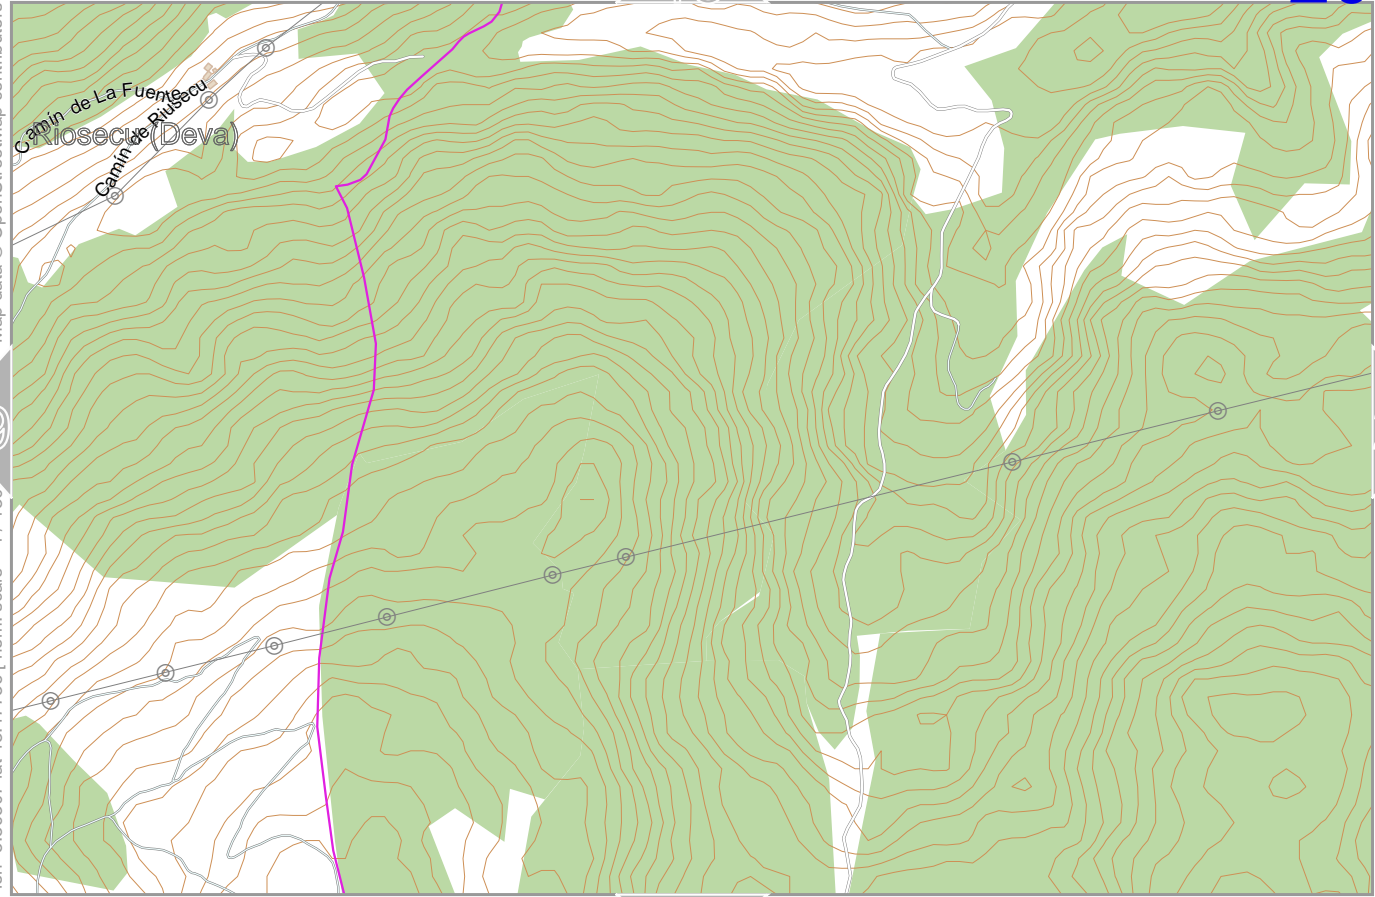

24

Contour interval = 10m

Gijón

20

15

Map data © OpenStreetMap contributors

lon -5.56414 lat 43.49117

lon -5.59307 lat 43.47736 [nom. scale = 1 / 1300

lon -5.6067 lat 43.4963 898.pdf

0 100 m 600 m

Contour interval = 10m

25

21

Gijón

21

16