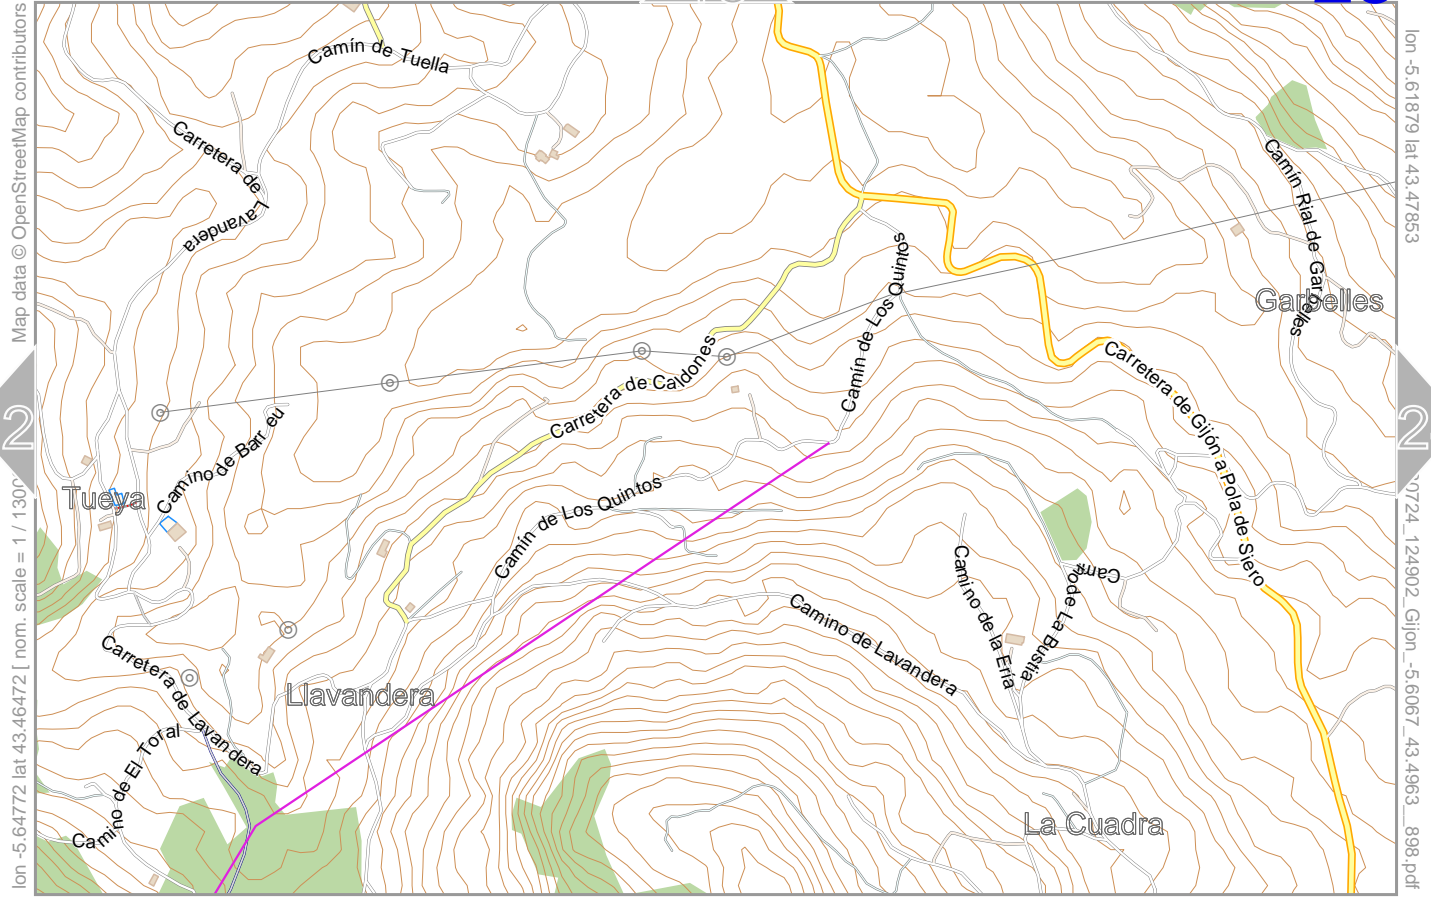

20

26

Map data © OpenStreetMap contributors

lon -5.56575 lat 43.47736 [nom. scale = 1 / 1300

lon -5.53682 lat 43.49117

pdfmap_20230724_124902_Gijón_-5.6067_43.4963_898.pdf

Contour interval = 10m

Gijón

17

23

Map data © OpenStreetMap contributors

[lon -5.67504 lat 43.46472 | nom. scale = 1 / 13000

lon -5.64611 lat 43.47853
lon -5.6067 lat 43.4963 898.pdf

0 100 m 600 m

Contour interval = 10m

Map data © OpenStreetMap contributors

lon -5.64772 lat 43.46472 [nom. scale = 1 / 1300

lon -5.61879 lat 43.47853

lon -5.6067 lat 43.4963 898.pdf

0 100 m 600 m

Contour interval = 10m

lon -5.59146 lat 43.47863

Map data © OpenStreetMap contributors

Map data © OpenStreetMap contributors

lon -5.59307 lat 43.46472 [nom. scale = 1 / 1300

lon -5.56414 lat 43.47863

lon -5.6067 lat 43.4963 898.pdf

Contour interval = 10m

Gijón

Map data © OpenStreetMap contributors