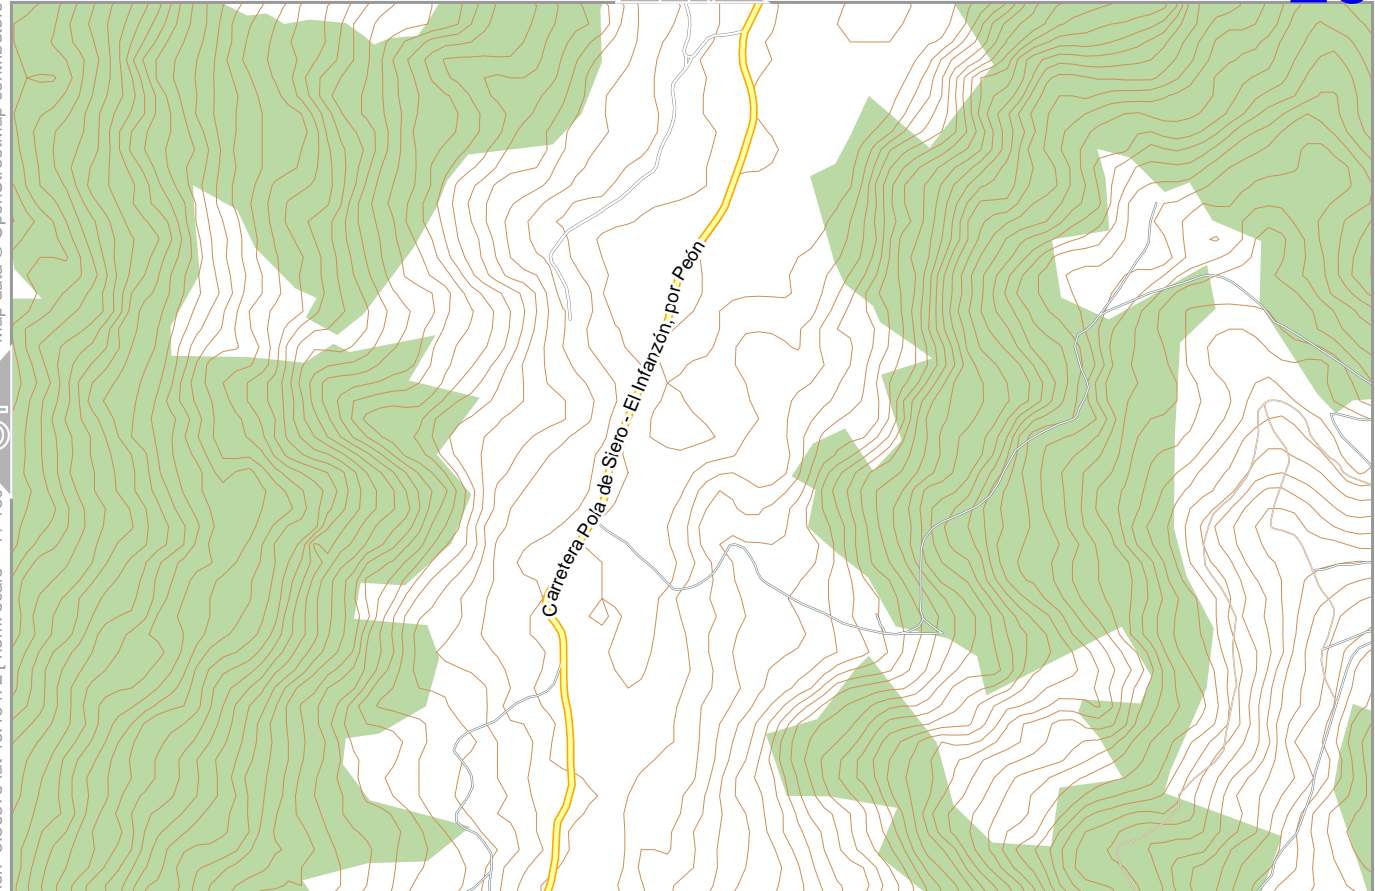

24

Contour interval = 10m

Gijón

20

15

Map data © OpenStreetMap contributors

lon -5.56414 lat 43.49117

lon -5.59307 lat 43.47736 [nom. scale = 1 / 1300

lon -5.62039 lat 43.46472 [nom. scale = 1 / 1300

lon -5.6067 lat 43.4963 898.pdf

Contour interval = 10m

Gijon

25

20

24

26

Map data © OpenStreetMap contributors

lon -5.59307 lat 43.46472 [nom. scale = 1 / 1300

lon -5.56414 lat 43.47863

lon -5.6067 lat 43.4963 898.pdf

Contour interval = 10m

Gijón

Map data © OpenStreetMap contributors

lon -5.56575 lat 43.46472 | norm. scale = 1 / 1300

lon -5.53682 lat 43.47863

pdfmap_20230724_124902_Gijón_-5.6067_43.4963_898.pdf

0 100 m 600 m

Contour interval = 10m