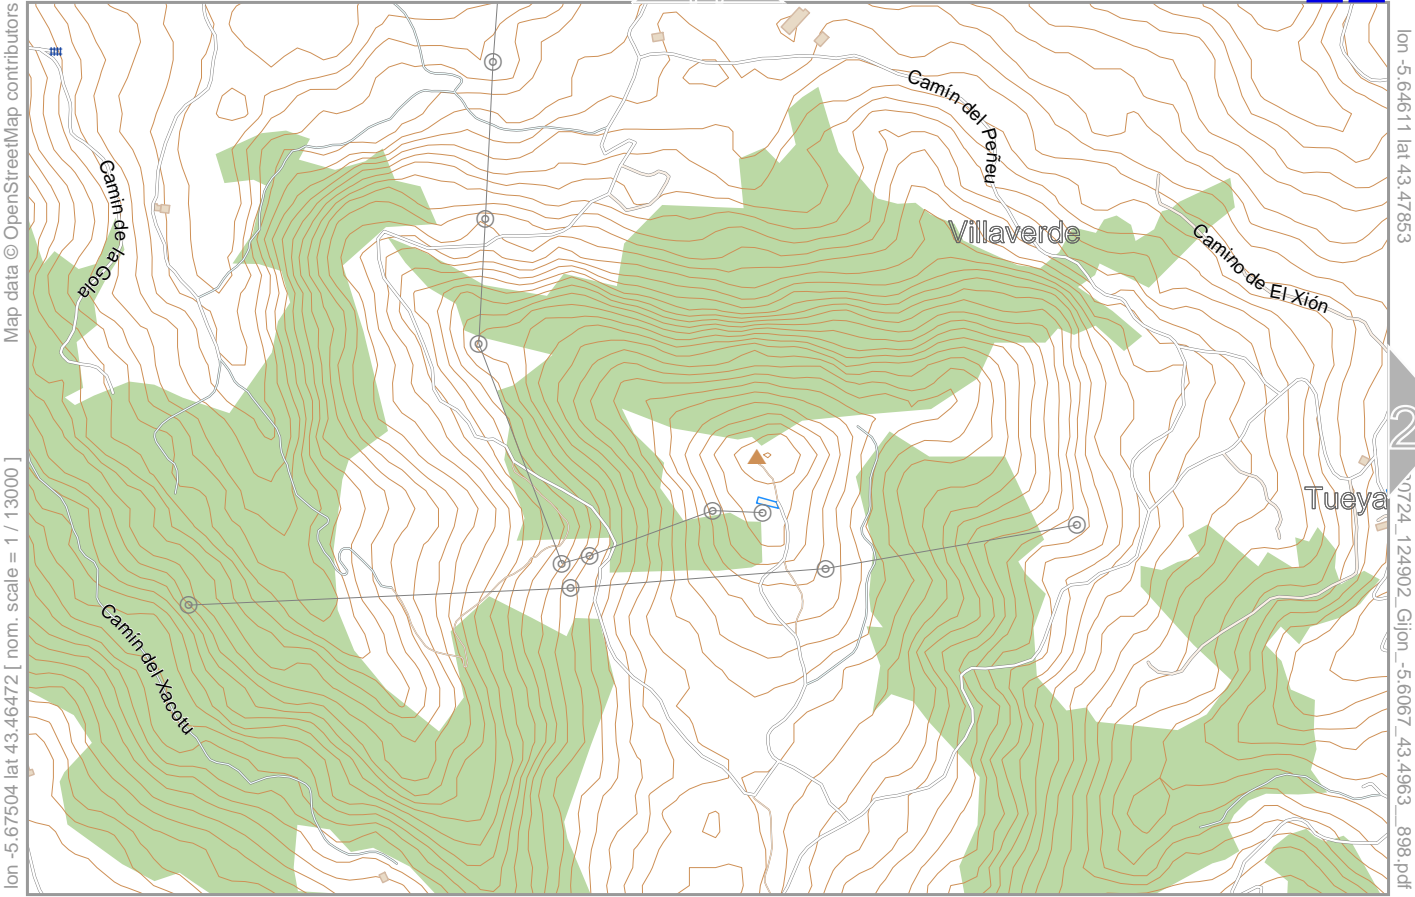

lon -5.6067 lat 43.4963 898.pdf

0 100 m 600 m

Contour interval = 10m

25

21

Gijón

21

16

20

26

Map data © OpenStreetMap contributors

lon -5.56575 lat 43.47736 [nom. scale = 1 / 1300

lon -5.53682 lat 43.49117

pdfmap_20230724_124902_Gijón_-5.6067_43.4963_898.pdf

Contour interval = 10m

Gijón

17

23

Map data © OpenStreetMap contributors

[lon -5.67504 lat 43.46472 | nom. scale = 1 / 13000

lon -5.64611 lat 43.47853
lon -5.6067 lat 43.4963 898.pdf

0 100 m 600 m

Contour interval = 10m

Map data © OpenStreetMap contributors

lon -5.62039 lat 43.46472 [nom. scale = 1 / 1300

lon -5.6067 lat 43.4963 898.pdf

Contour interval = 10m

Gijon

25

20

24

26