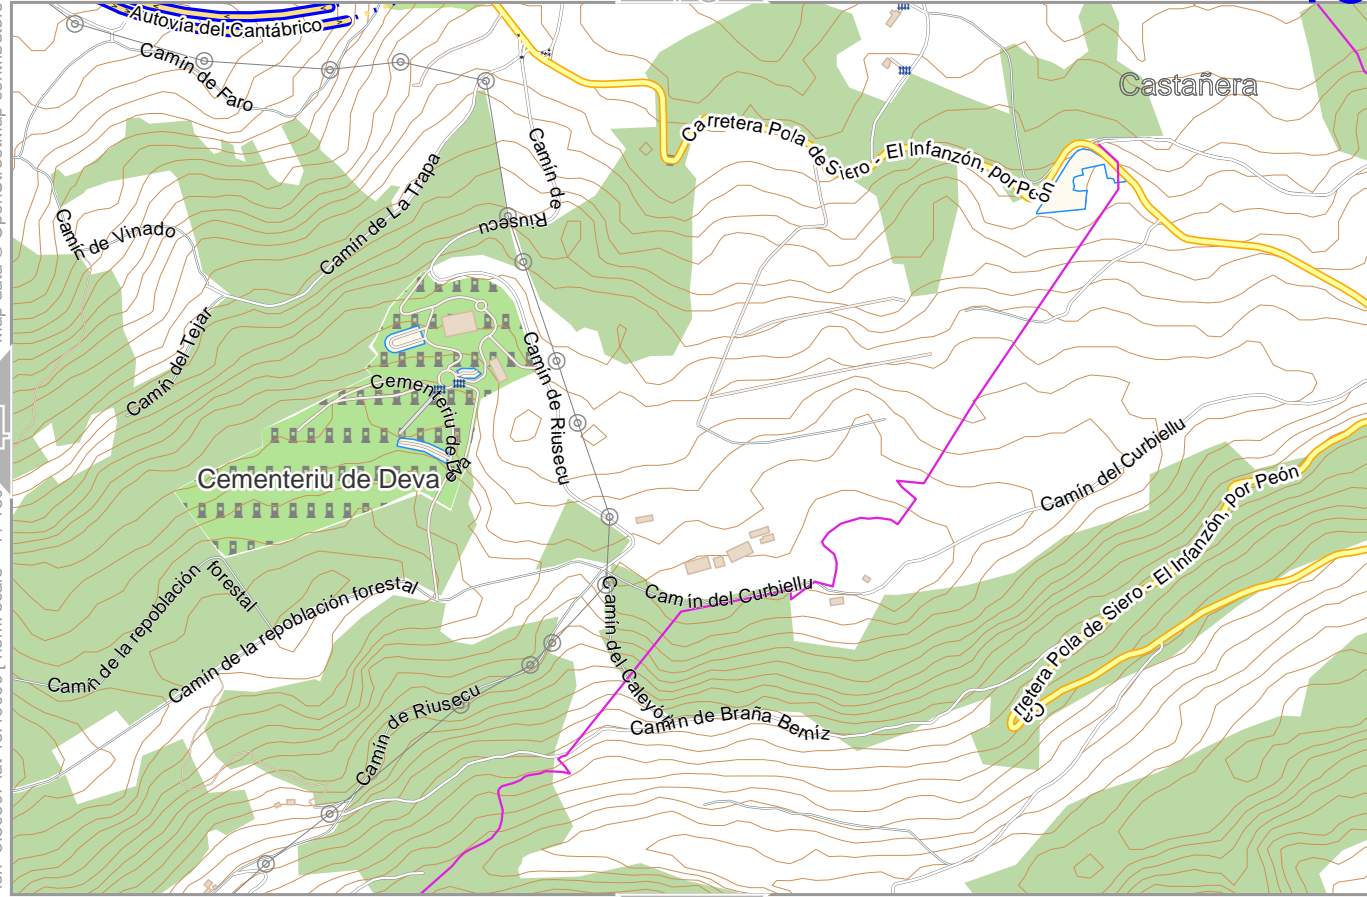

10

20

16

Map data © OpenStreetMap contributors

lon -5.59307 lat 43.49000 [nom. scale = 1 / 1300

lon -5.56414 lat 43.50380

lon -5.6067 lat 43.4963 898.pdf

0 100 m 600 m

Contour interval = 10m

Gijón

Map data © OpenStreetMap contributors

lon -5.56575 lat 43.49000 [nom. scale = 1 / 1300

lon -5.53682 lat 43.50380

pdfmap_20230724_124902_Gijón_-5.6067_43.4963_898.pdf

15

11

21

0 100 m 600 m

Contour interval = 10m

Gijón

17

Map data © OpenStreetMap contributors

lon -5.67504 lat 43.47736 [nom. scale = 1 / 130000

lon -5.64611 lat 43.49117