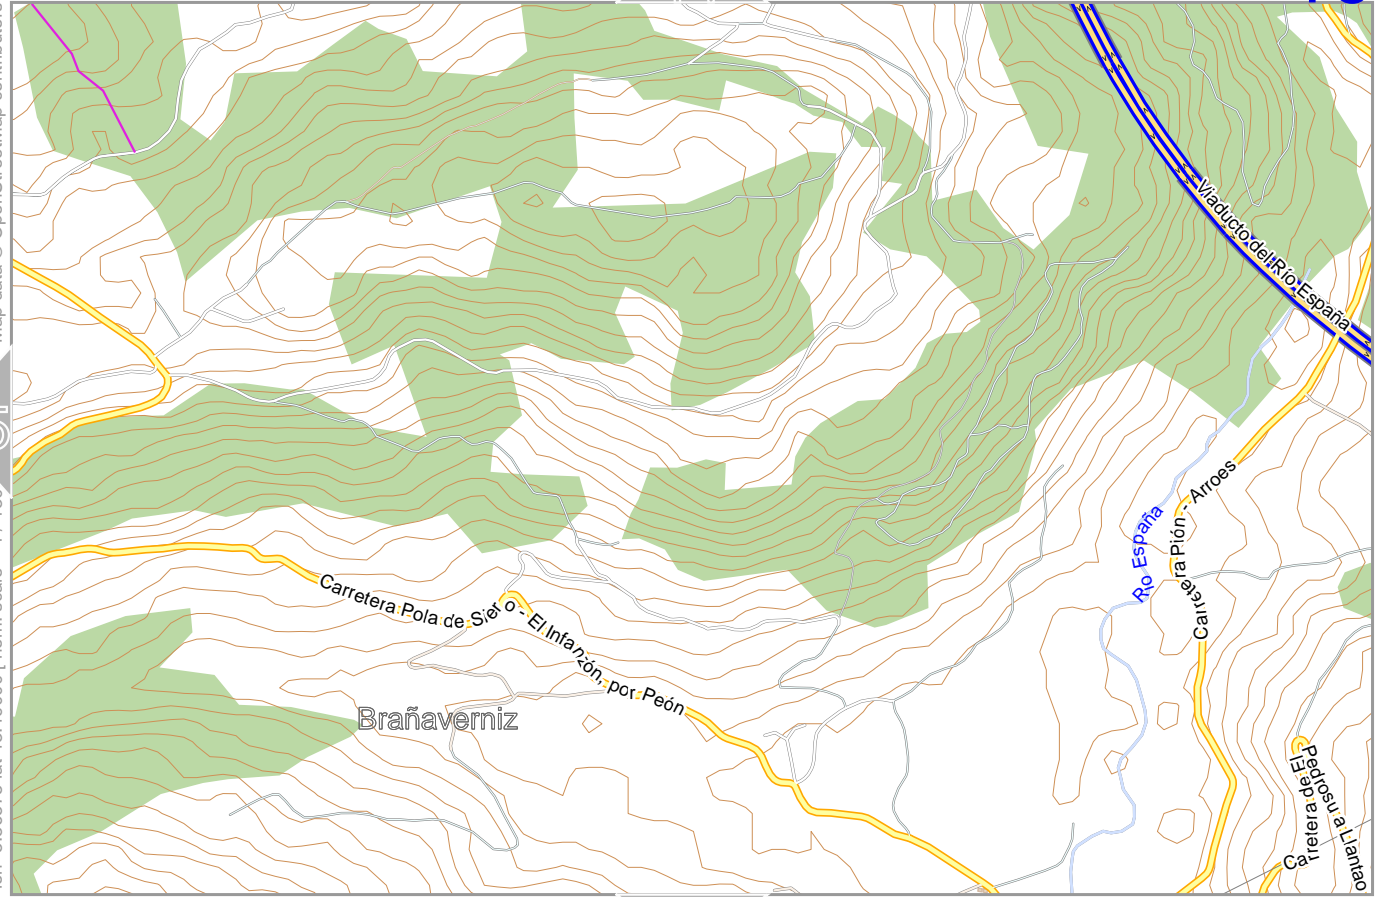

Gijón

Map data © OpenStreetMap contributors

lon -5.56575 lat 43.49000 [nom. scale = 1 / 1300

lon -5.53682 lat 43.50380

pdfmap_20230724_124902_Gijón_-5.6067_43.4963_898.pdf

15

11

21

0 100 m 600 m

Contour interval = 10m