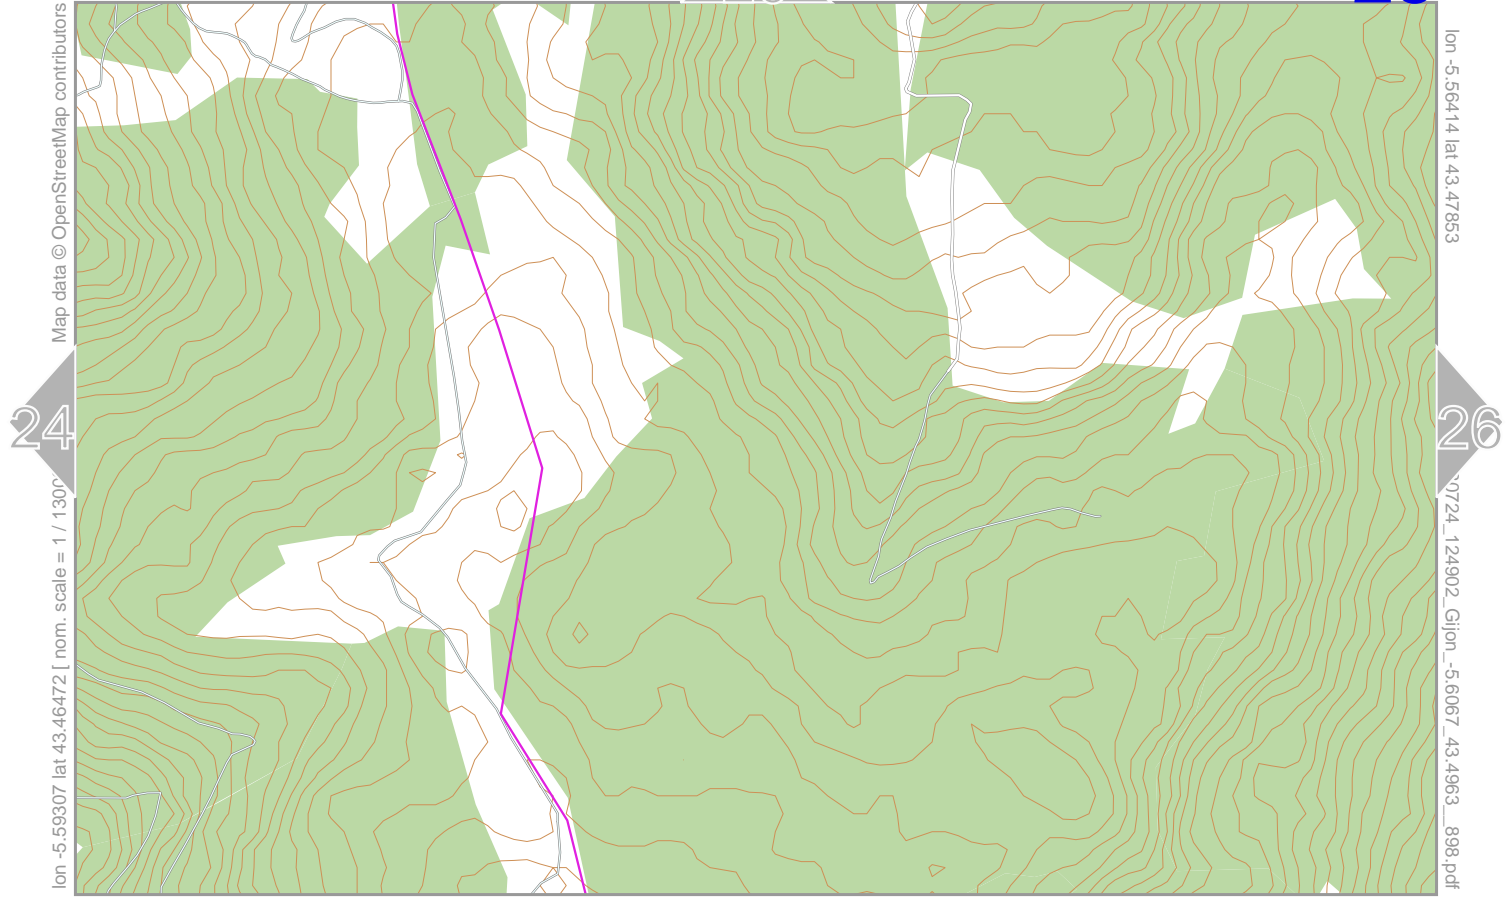

lon -5.62039 lat 43.46472 [nom. scale = 1 / 1300

lon -5.6067 lat 43.4963 898.pdf

Contour interval = 10m

Gijon

25

20

24

26

Map data © OpenStreetMap contributors

lon -5.59307 lat 43.46472 [nom. scale = 1 / 1300

lon -5.56414 lat 43.47863

lon -5.6067 lat 43.4963 898.pdf

Contour interval = 10m

Gijón

Map data © OpenStreetMap contributors