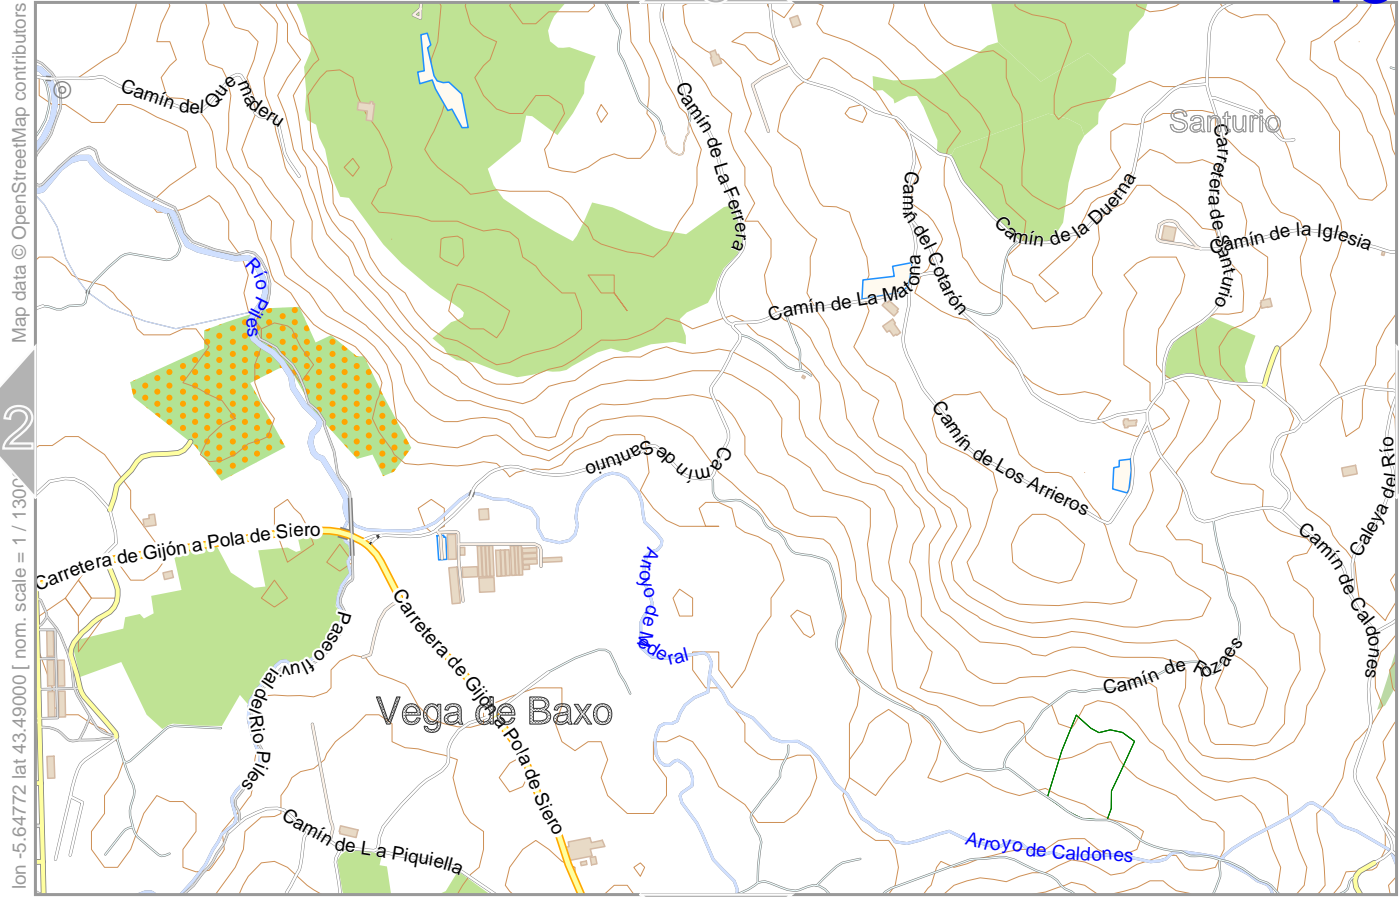

lon -5.6067 lat 43.4963 898.pdf

0 100 m 600 m

Contour interval = 10m

Gijon

Map data © OpenStreetMap contributors

lon -5.64772 lat 43.49000 [nom. scale = 1 / 1300

lon -5.61879 lat 43.50380

lon -5.6067 lat 43.4963 898.pdf

12

14

0 100 m 600 m

Contour interval = 10m

Gijón

14

Map data © OpenStreetMap contributors

lon -5.62039 lat 43.49000 [nom. scale = 1 / 1300