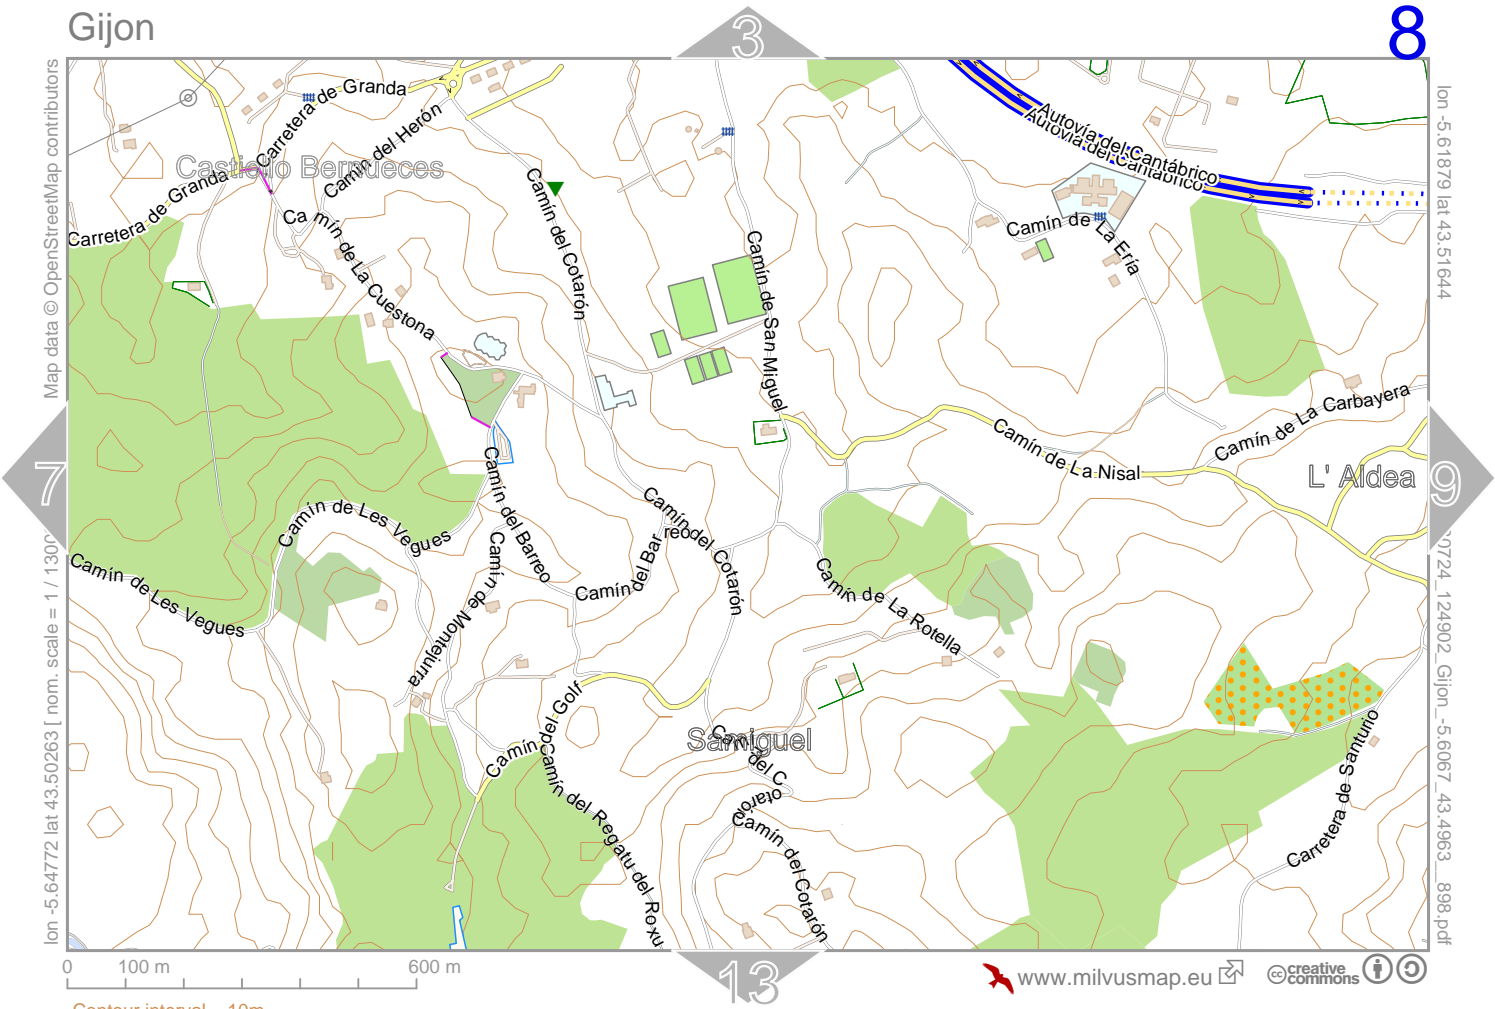

Gijón

Map data © OpenStreetMap contributors

lon -5.64772 lat 43.50263 | nom. scale = 1 / 1300

lon -5.61879 lat 43.51644

lon -5.6067 lat 43.4963 898.pdf

Contour interval = 10m

3

8

7

13