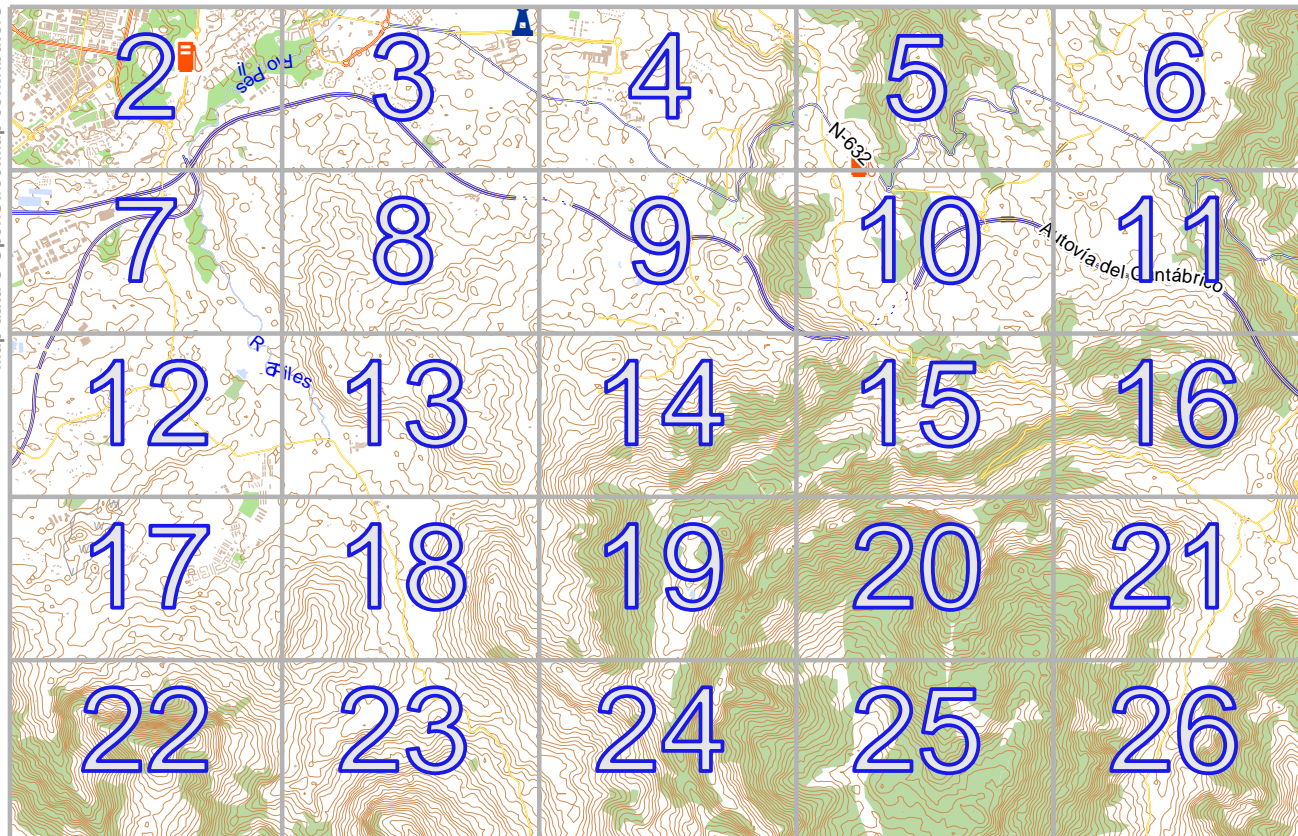

Gijón

lon -5.53682 lat 43.52908

Map data © OpenStreetMap contributors

pdfmap_20230724_124902_Gijón_-5.6067_43.4963_898.pdf

lon -5.67504 lat 43.46472
[nom. scale = 1 / 65000]

Gijón

Map data © OpenStreetMap contributors

[lon -5.67504 lat 43.51527 [nom. scale = 1 / 130000

0 100 m 600 m

Contour interval = 10m

lon -5.64611 lat 43.52908

0724_124902_Gijón_-5.6067_43.4963_898.pdf

Gijón

Map data © OpenStreetMap contributors

lon -5.64772 lat 43.51527 | nom. scale = 1 / 1300

10

Gijon

Map data © OpenStreetMap contributors

lon -5.56575 lat 43.51527 | nom. scale = 1 / 1300

lon -5.53682 lat 43.52908

pdfmap_20230724_124902_Gijon_-5.6067_43.4963_898.pdf

0 100 m 600 m

Contour interval = 10m

Gijon

10

Map data © OpenStreetMap contributors

lon -5.59307 lat 43.50263 [nom. scale = 1 / 1300

lon -5.56414 lat 43.51644

lon -5.6067 lat 43.4963 898.pdf

0 100 m 600 m

Contour interval = 10m