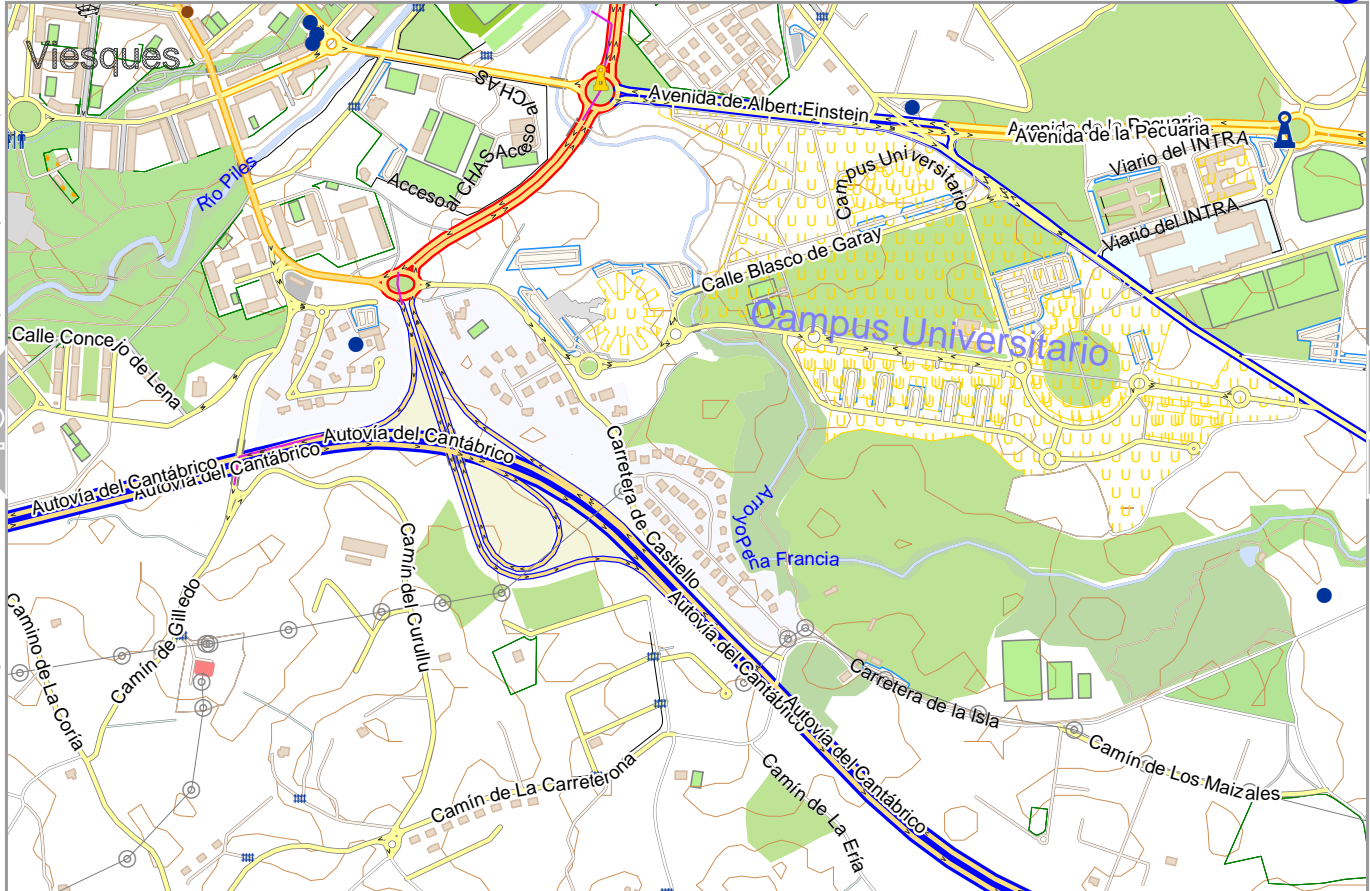

Gijón

lon -5.53682 lat 43.52908

Map data © OpenStreetMap contributors

pdfmap_20230724_124902_Gijón_-5.6067_43.4963_898.pdf

lon -5.67504 lat 43.46472
[nom. scale = 1 / 65000]

Gijón

Map data © OpenStreetMap contributors

[lon -5.67504 lat 43.51527 [nom. scale = 1 / 130000

0 100 m 600 m

Contour interval = 10m

lon -5.64611 lat 43.52908

0724_124902_Gijón_-5.6067_43.4963_898.pdf

Gijón

Map data © OpenStreetMap contributors

lon -5.64772 lat 43.51527 | nom. scale = 1 / 1300

lon -5.61879 lat 43.52908

lon -5.6067 lat 43.4963 898.pdf

2

4

8

Contour interval = 10m

Gijón

Map data © OpenStreetMap contributors