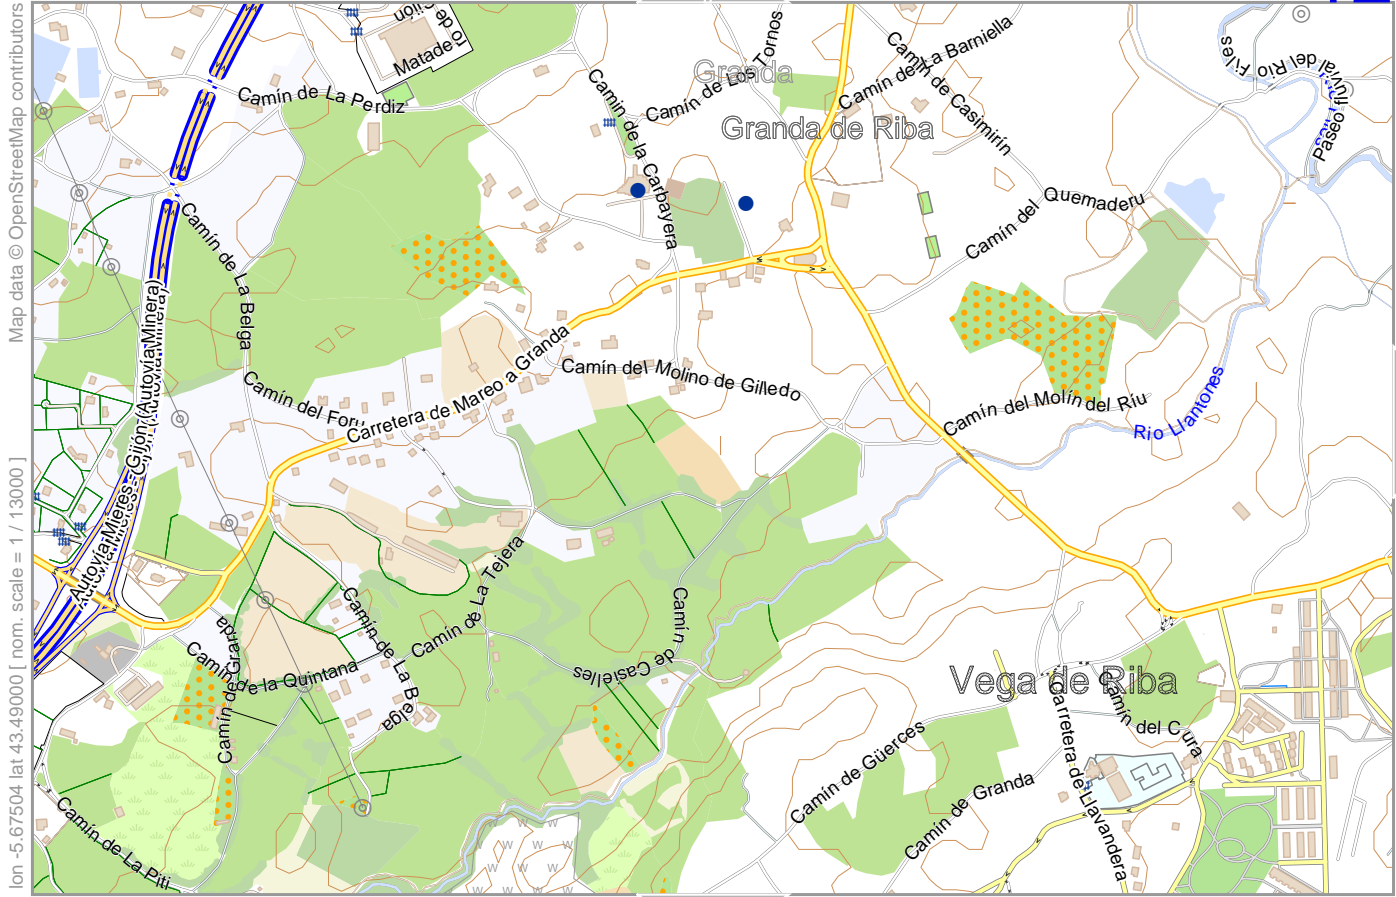

13

Gijon

Map data © OpenStreetMap contributors

lon -5.62039 lat 43.50263 | nom. scale = 1 / 1300

Contour interval = 10m

4

10

14

Gijon

10

Map data © OpenStreetMap contributors

lon -5.59307 lat 43.50263 [nom. scale = 1 / 1300

lon -5.56414 lat 43.51644

lon -5.6067 lat 43.4963 898.pdf

0 100 m 600 m

Contour interval = 10m

Gijón

11

6

10

16

Map data © OpenStreetMap contributors

lon -5.56575 lat 43.50263 | nom. scale = 1 / 1300

lon -5.53682 lat 43.51644

pdfmap_20230724_124902_Gijón_-5.6067_43.4963_898.pdf

0 100 m 600 m

Contour interval = 10m

Map data © OpenStreetMap contributors

lon -5.67504 lat 43.49000 [nom. scale = 1 / 130000]

lon -5.64611 lat 43.50380