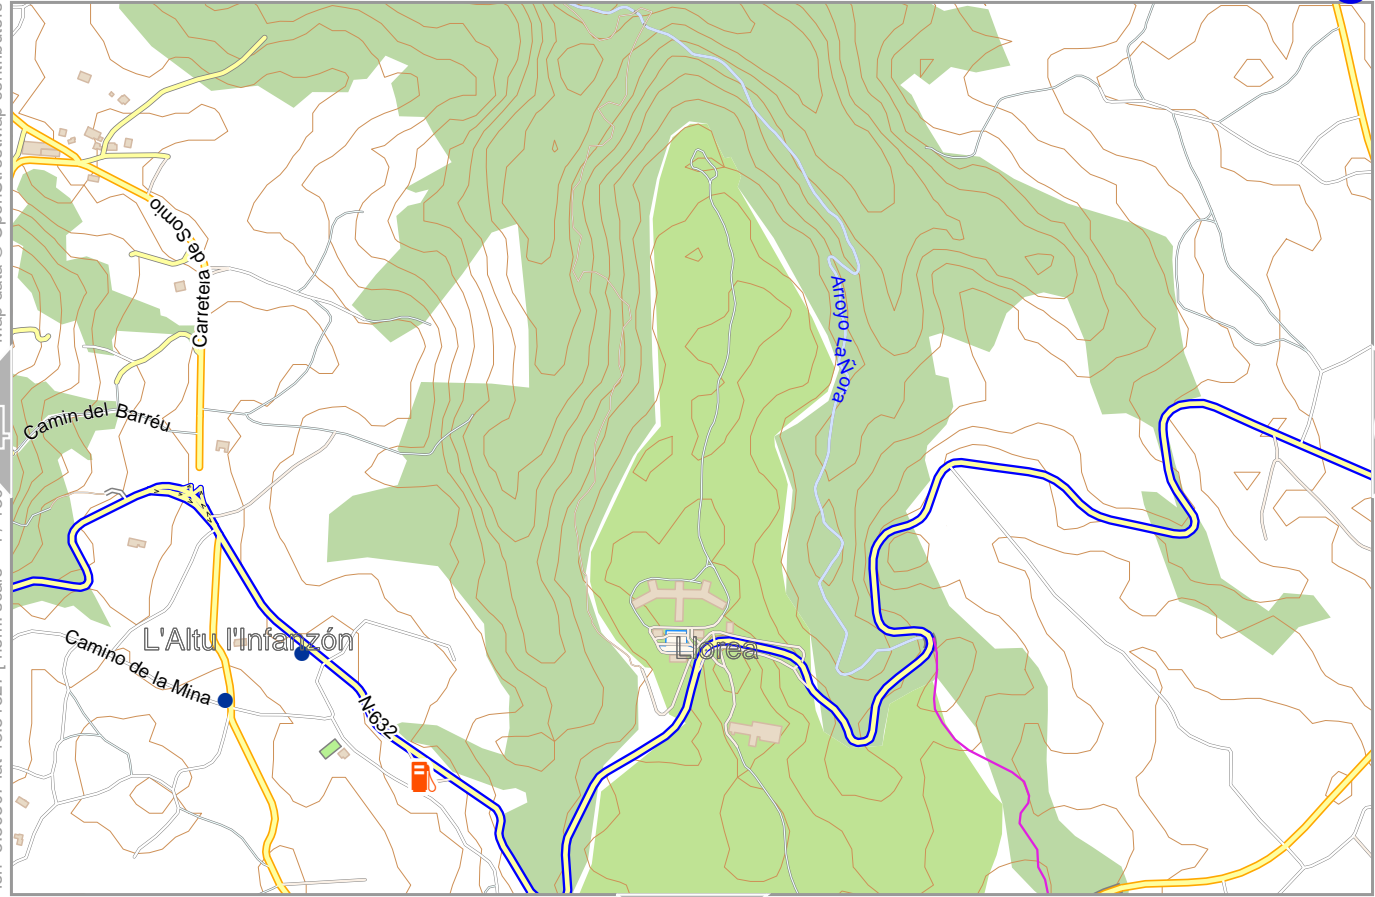

Gijón

Map data © OpenStreetMap contributors

lon -5.59307 lat 43.51527 | nom. scale = 1 / 1300

lon -5.56414 lat 43.52908

lon -5.6067 lat 43.4963 898.pdf

4

0 100 m 600 m

Contour interval = 10m

10