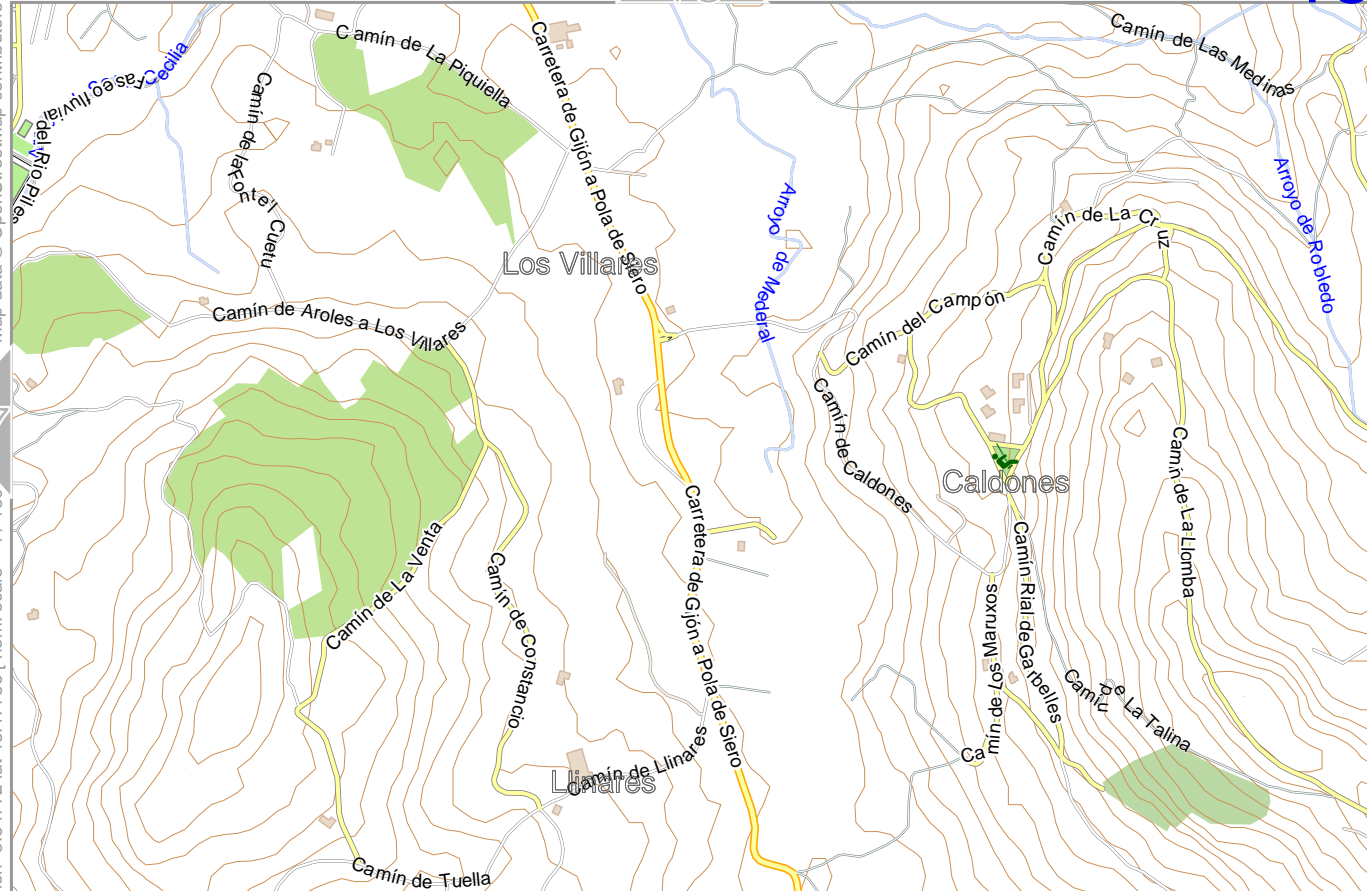

21

0 100 m 600 m

Contour interval = 10m

Gijón

17

Map data © OpenStreetMap contributors

lon -5.67504 lat 43.47736 [nom. scale = 1 / 130000

lon -5.64611 lat 43.49117

lon -5.6067 lat 43.4963 898.pdf

18

Contour interval = 10m

22

Gijón

Map data © OpenStreetMap contributors

lon -5.64772 lat 43.47736 | nom. scale = 1 / 1300

lon -5.61879 lat 43.49117

lon -5.6067 lat 43.4963 898.pdf

17

19

13

23

0 100 m 600 m

Contour interval = 10m

Gijón