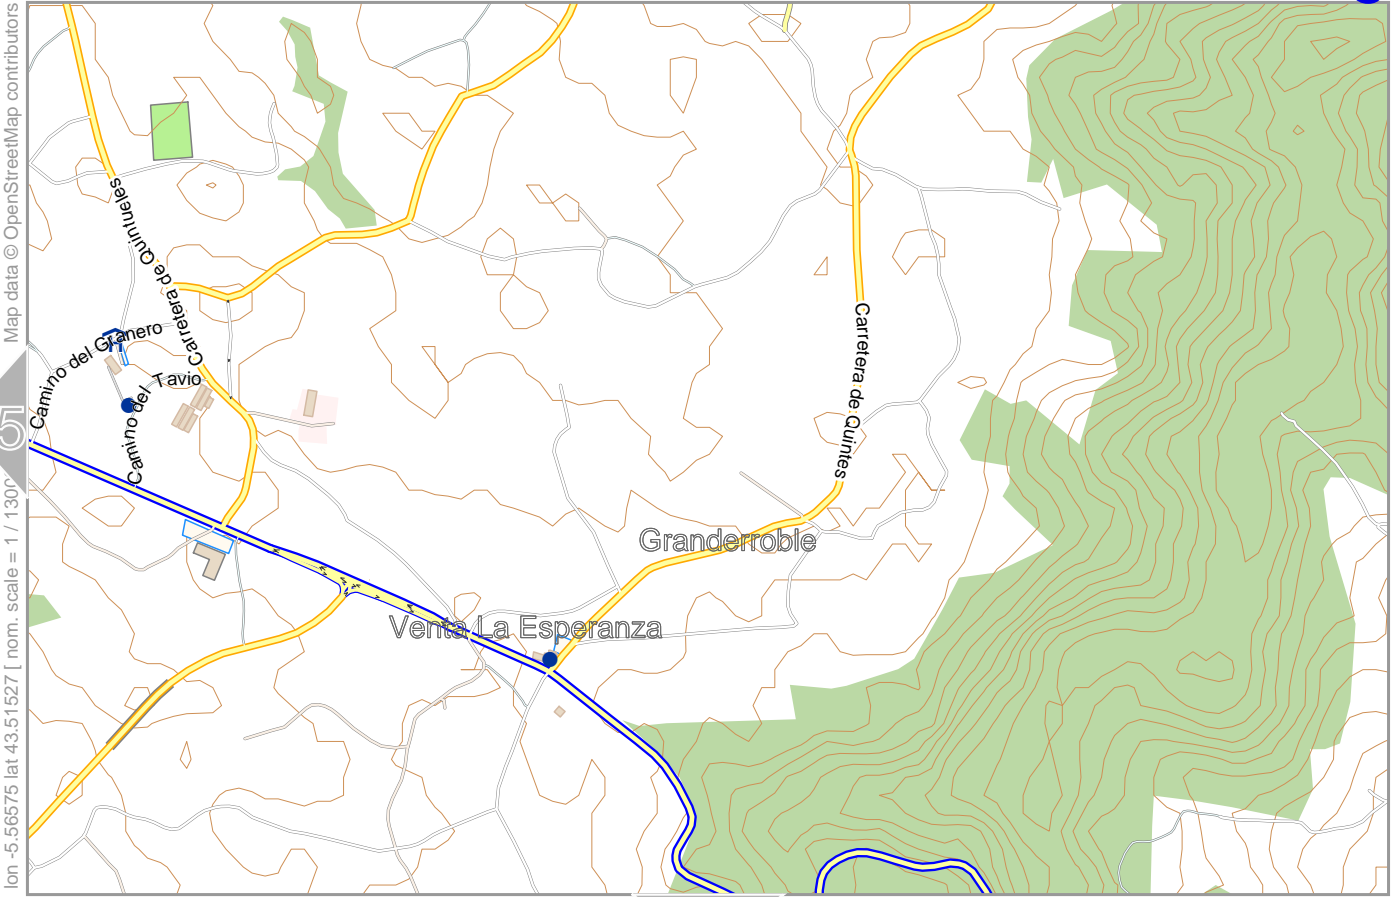

Gijón

Map data © OpenStreetMap contributors

lon -5.59307 lat 43.51527 | nom. scale = 1 / 1300

lon -5.56414 lat 43.52908

lon -5.6067 lat 43.4963 898.pdf

4

0 100 m 600 m

Contour interval = 10m

10

Gijon

Map data © OpenStreetMap contributors

lon -5.56575 lat 43.51527 | nom. scale = 1 / 1300

lon -5.53682 lat 43.52908

pdfmap_20230724_124902_Gijon_-5.6067_43.4963_898.pdf

0 100 m 600 m

Contour interval = 10m