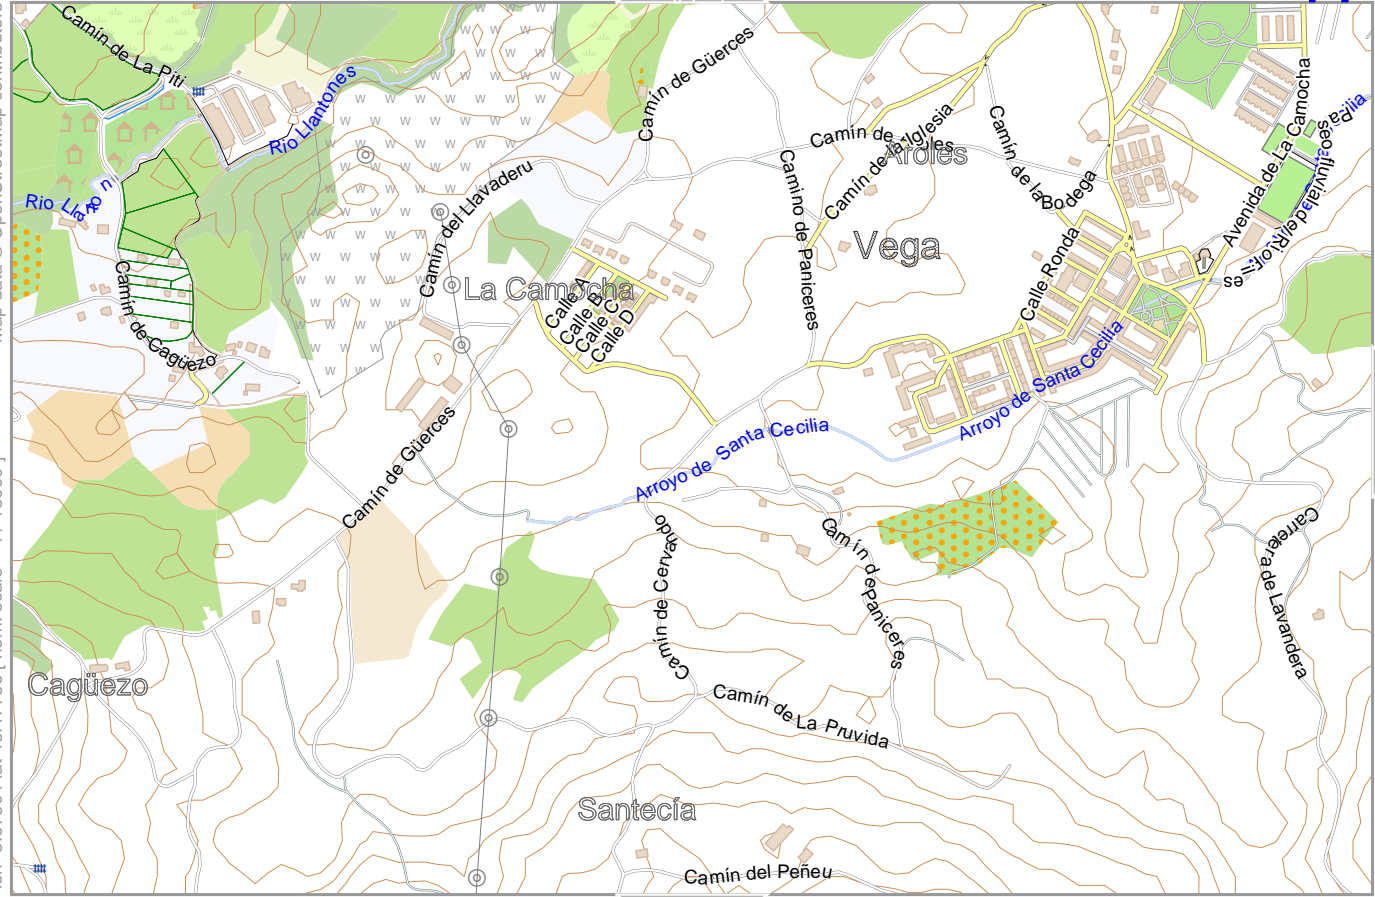

Contour interval = 10m

Gijón

Map data © OpenStreetMap contributors

lon -5.56575 lat 43.49000 [nom. scale = 1 / 1300

lon -5.53682 lat 43.50380

pdfmap_20230724_124902_Gijón_-5.6067_43.4963_898.pdf

15

11

21

0 100 m 600 m

Contour interval = 10m

Gijón

17

Map data © OpenStreetMap contributors

lon -5.67504 lat 43.47736 [nom. scale = 1 / 130000

lon -5.64611 lat 43.49117

lon -5.6067 lat 43.4963 898.pdf

18

Contour interval = 10m

22

Gijón

Map data © OpenStreetMap contributors

lon -5.64772 lat 43.47736 | nom. scale = 1 / 1300

lon -5.61879 lat 43.49117