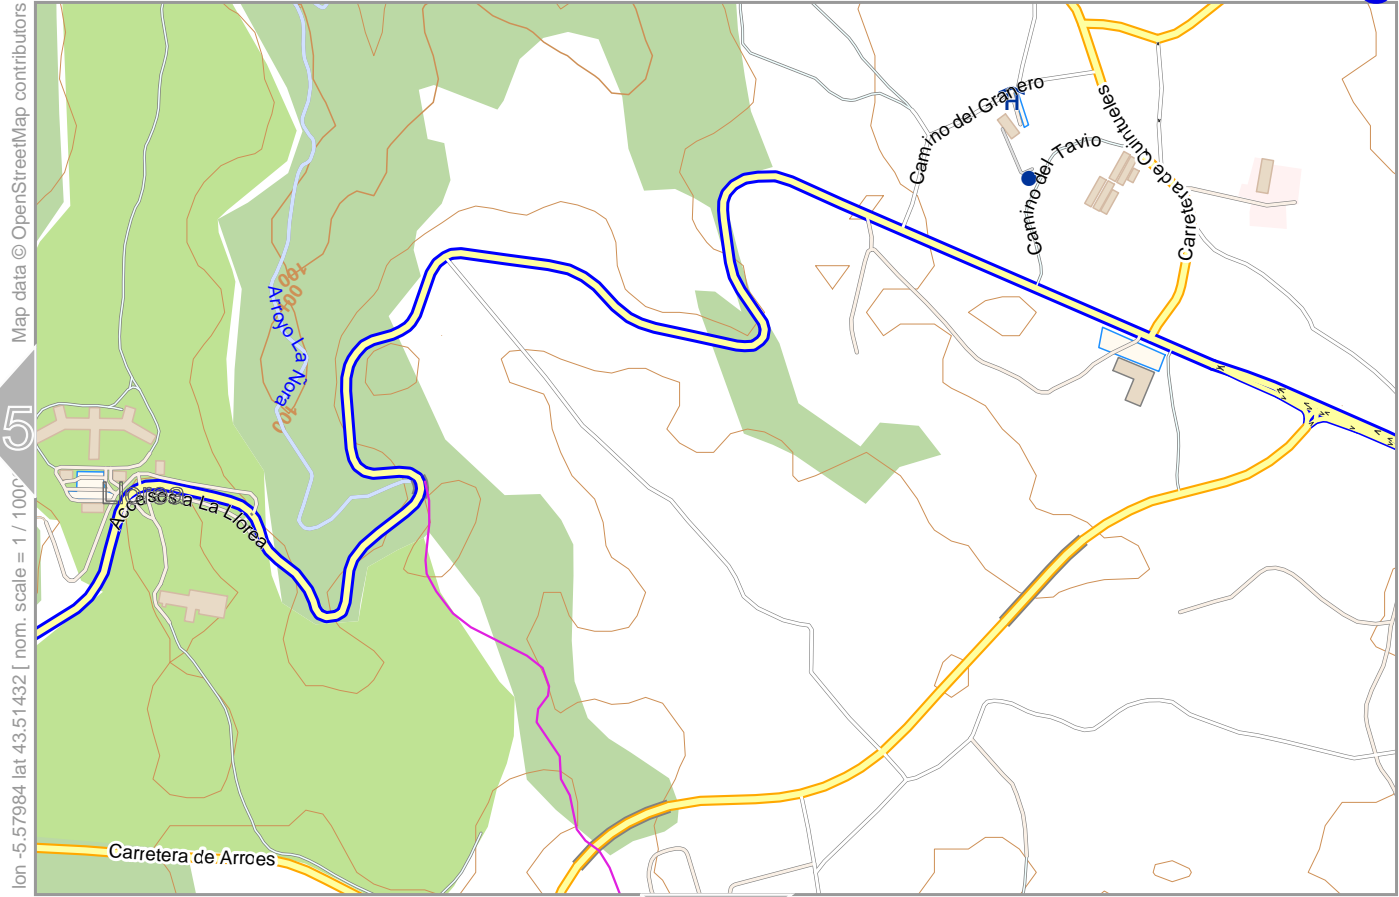

Gijon

Map data © OpenStreetMap contributors

lon -5.57984 lat 43.51432 [nom. scale = 1 / 1000

lon -5.55758 lat 43.52494

pdfmap_20230724_124717_Gijon_-5.6113_43.4997_706.pdf

0 100 m 500 m

Contour interval = 20m