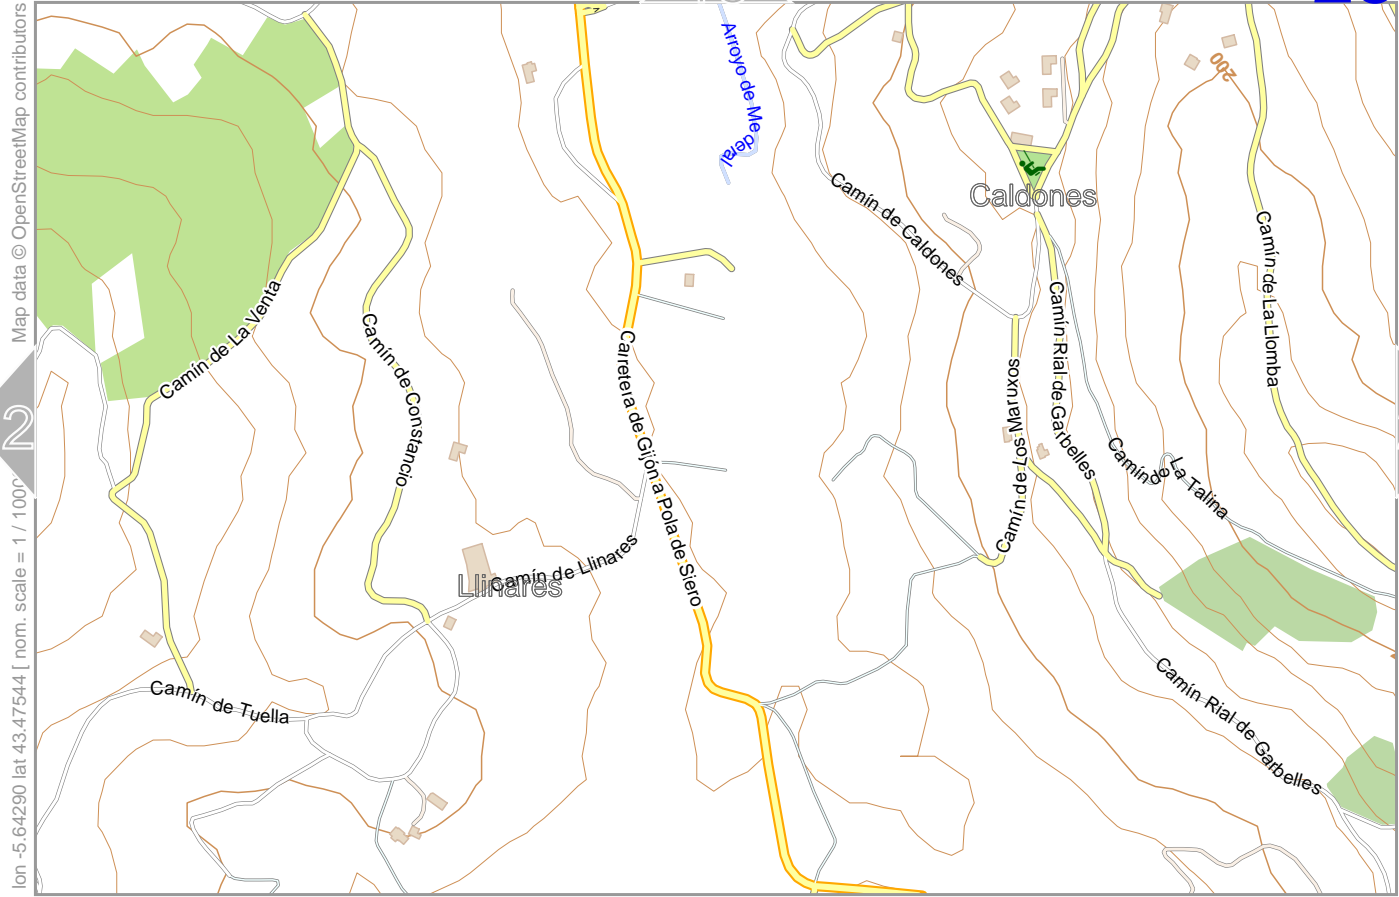

# Gijón

20

15

Map data © OpenStreetMap contributors

lon -5.57860 lat 43.49578

lon -5.60086 lat 43.48516 [ nom. scale = 1 / 1000

lon -5.6113 lat 43.4997

0 100 m 500 m

# Gijon

Map data © OpenStreetMap contributors

lon -5.66392 lat 43.47544 [ nom. scale = 1 / 10000 ]

Contour interval = 20m

# Gijón

Map data © OpenStreetMap contributors

lon -5.64290 lat 43.47544 [ nom. scale = 1 / 1000

lon -5.62064 lat 43.48606

lon -5.6113 lat 43.4997

0 100 m 500 m

Contour interval = 20m

Gijón

19

24

23

25

Map data © OpenStreetMap contributors

lon -5.62188 lat 43.47544 [ nom. scale = 1 / 1000

lon -5.59962 lat 43.48606

lon -5.6113 lat 43.4997