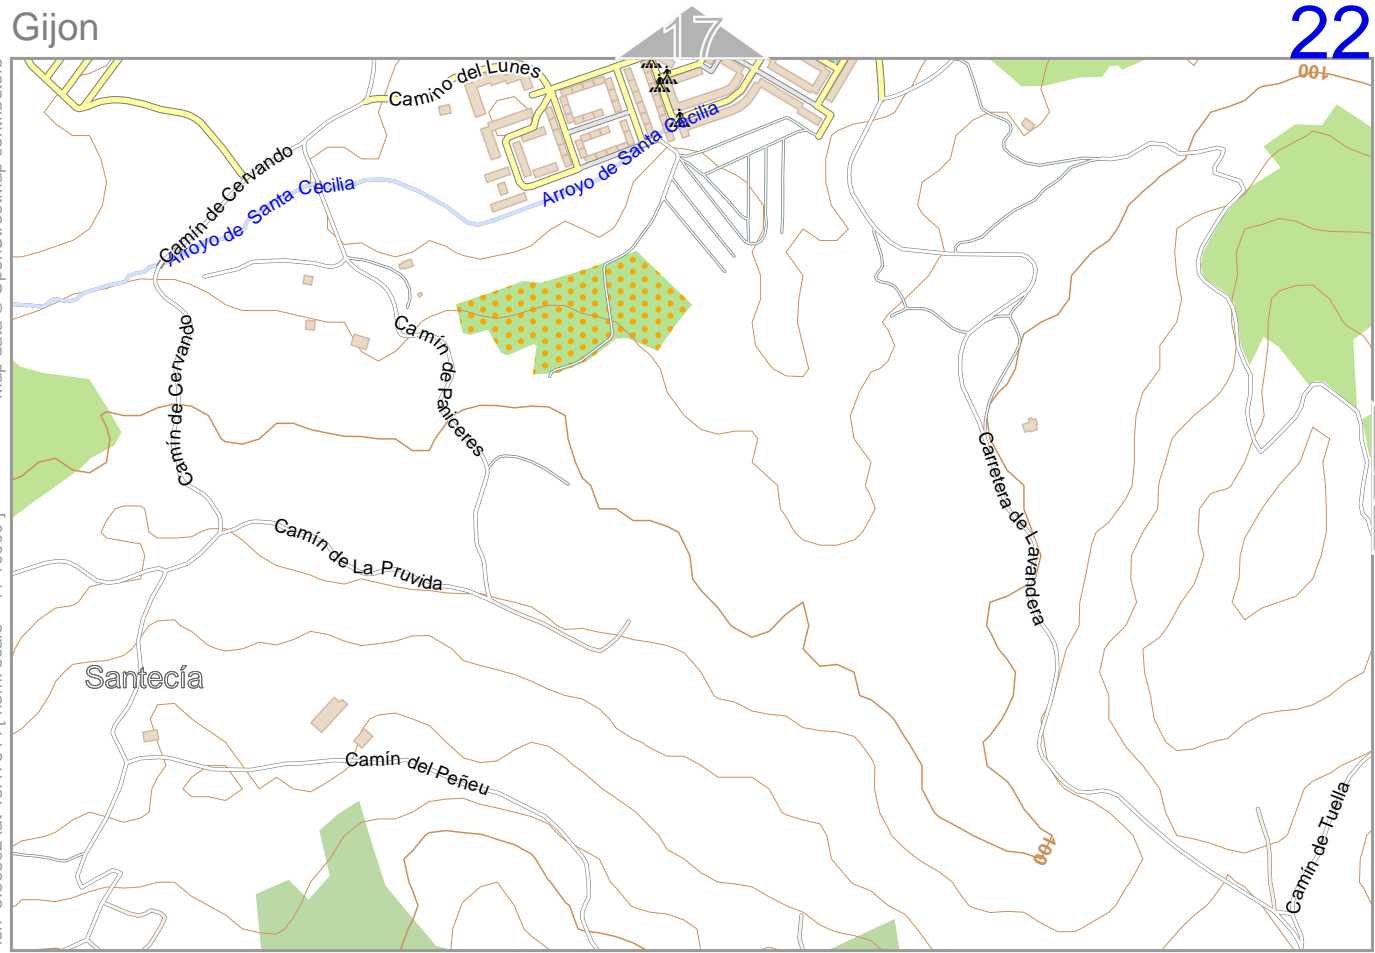

25

Contour interval = 20m

Gijón

21

16

20

26

Map data © OpenStreetMap contributors

lon -5.57984 lat 43.48516 | nom. scale = 1 / 1000

lon -5.55759 lat 43.49578

pdfmap\_20230724\_124717\_Gijón\_-5.6113\_43.4997\_706.pdf

0 100 m 500 m

Contour interval = 20m

# Gijon

Map data © OpenStreetMap contributors

lon -5.66392 lat 43.47544 [ nom. scale = 1 / 10000 ]

Contour interval = 20m