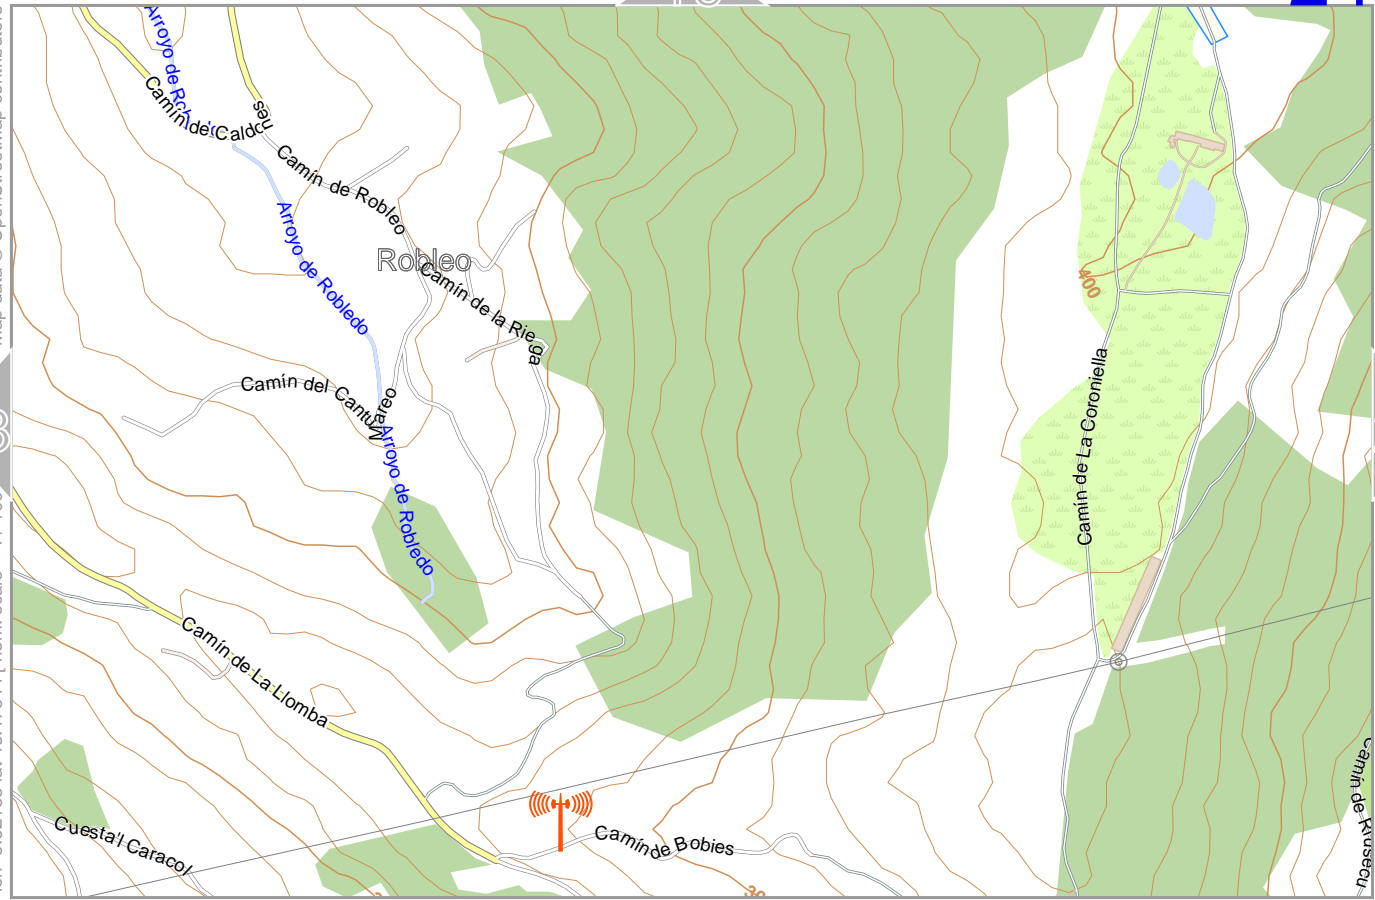

# Gijon

Map data © OpenStreetMap contributors

lon -5.66392 lat 43.47544 [ nom. scale = 1 / 10000 ]

Contour interval = 20m

19

24

23

25

Map data © OpenStreetMap contributors

lon -5.62188 lat 43.47544 [ nom. scale = 1 / 1000

lon -5.59962 lat 43.48606

lon -5.6113 lat 43.4997

706.pdf

Contour interval = 20m

Map data © OpenStreetMap contributors

lon -5.60086 lat 43.47544 [ nom. scale = 1 / 1000

lon -5.57860 lat 43.48606

lon -5.6113 lat 43.4997

0 100 m 500 m

Contour interval = 20m