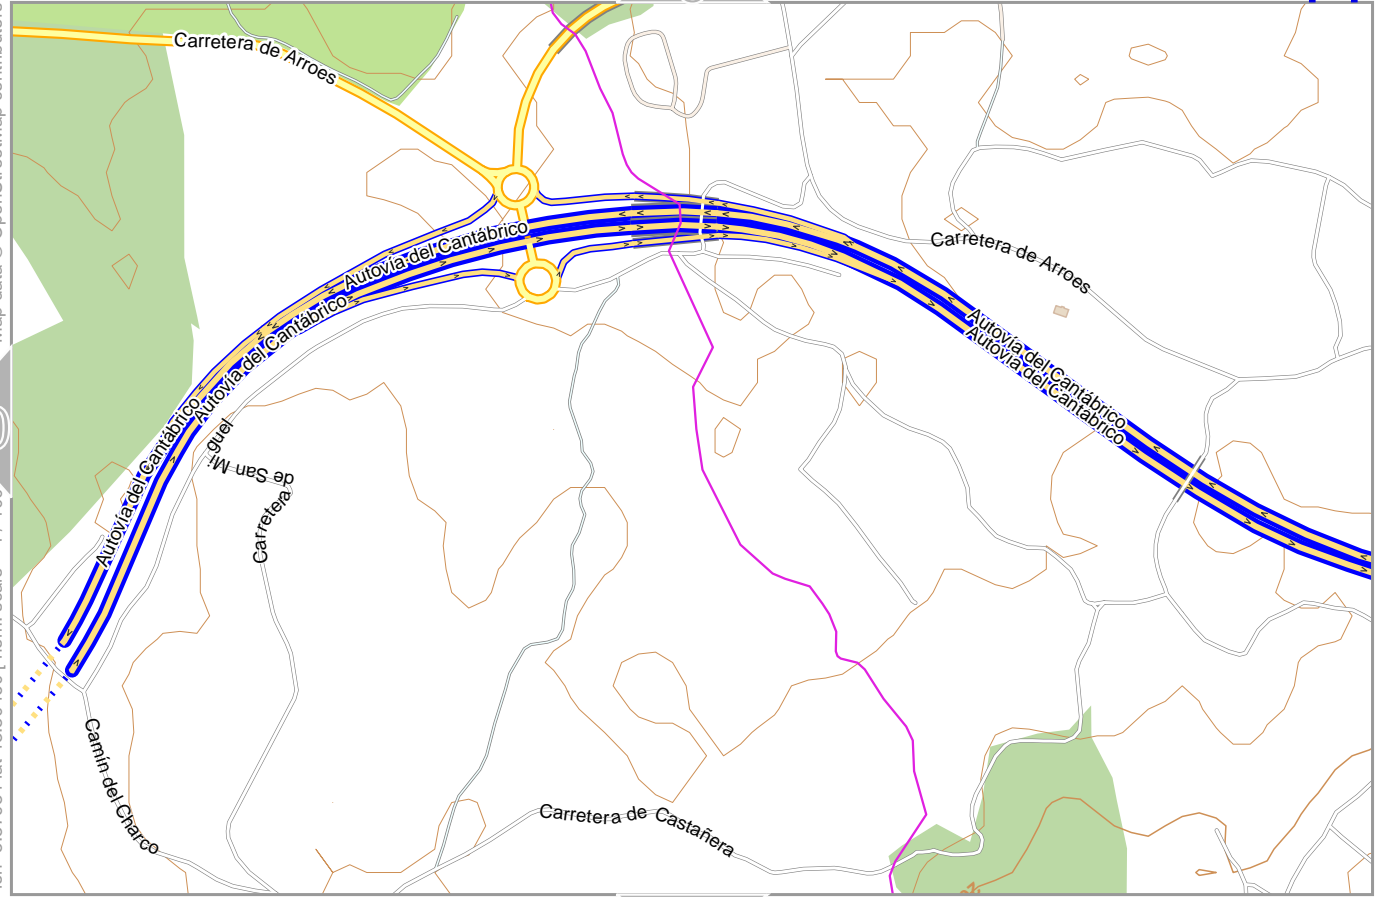

lon -5.57860 lat 43.51522

Contour interval = 20m

Gijón

11

Map data © OpenStreetMap contributors

lon -5.55758 lat 43.51522

pdfmap\_20230724\_124717\_Gijón\_-5.6113\_43.4997\_706.pdf

lon -5.57984 lat 43.50460 [ nom. scale = 1 / 1000