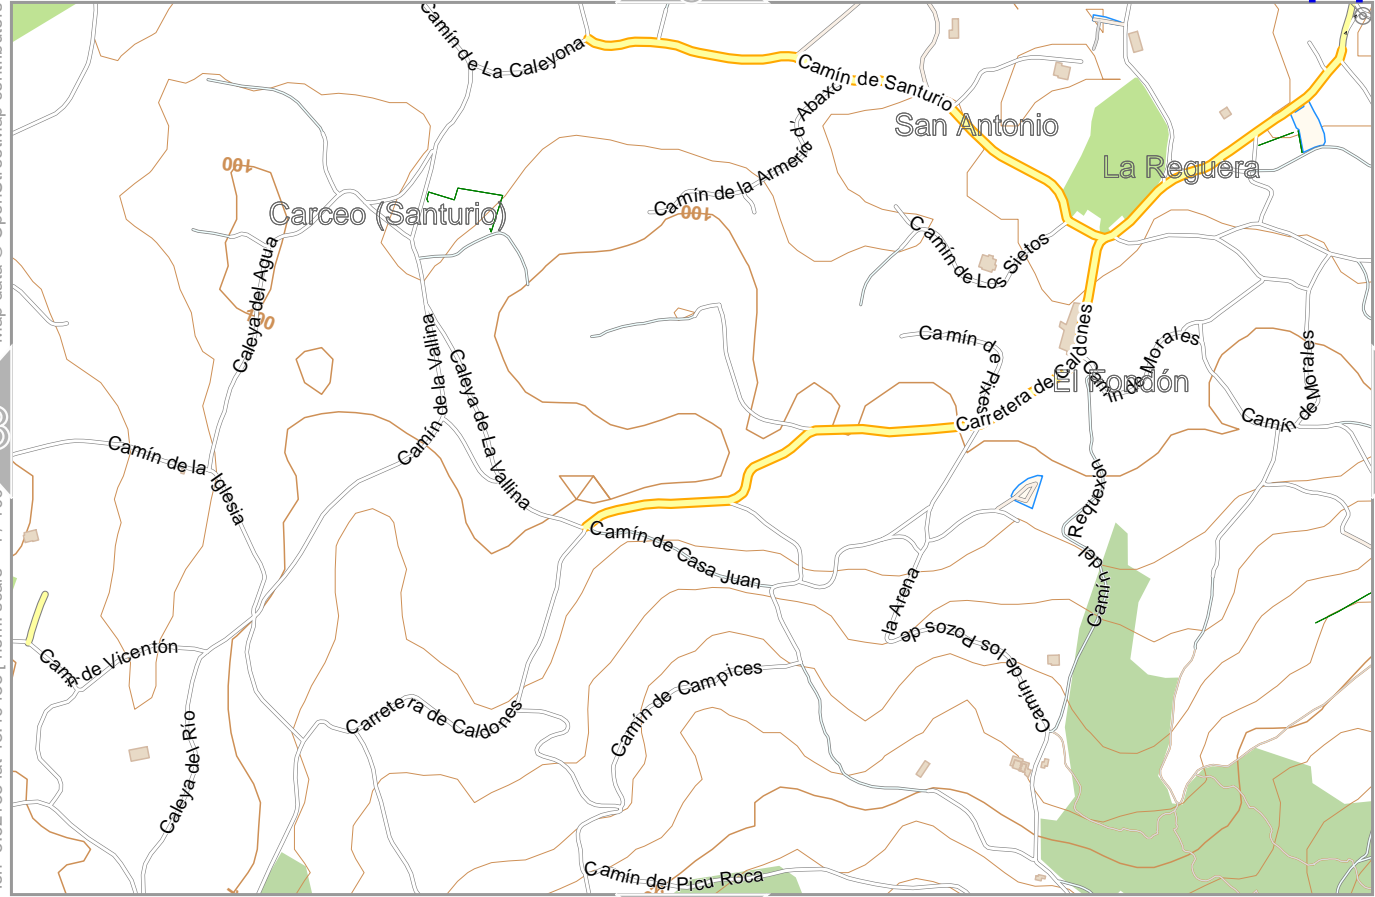

# Gijón

13

Map data © OpenStreetMap contributors

lon -5.64290 lat 43.49488 [ nrm. scale = 1 / 1000

lon -5.62064 lat 43.50550

lon -5.6113 lat 43.4997

12

14

18

0 100 m 500 m

Contour interval = 20m

Gijón

14

Map data © OpenStreetMap contributors

lon -5.62188 lat 43.49488 [ norm. scale = 1 / 1000

lon -5.59662 lat 43.50550

lon -5.6113 lat 43.4997

1 3

15

19

Contour interval = 20m

Gijón

15

Map data © OpenStreetMap contributors