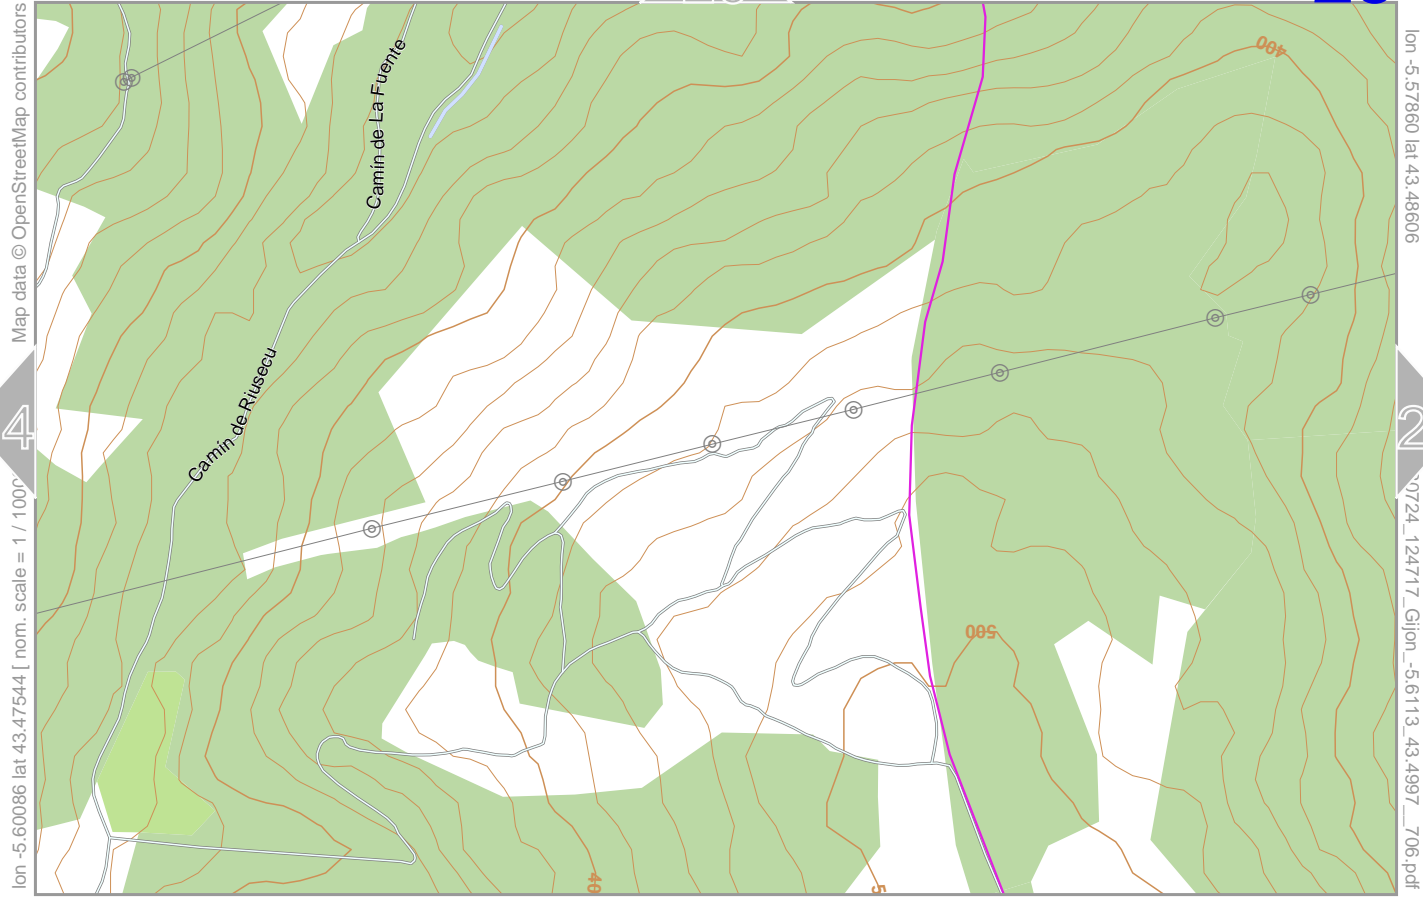

19

24

23

25

Map data © OpenStreetMap contributors

lon -5.62188 lat 43.47544 [ nom. scale = 1 / 1000

lon -5.59962 lat 43.48606

lon -5.6113 lat 43.4997

706.pdf

Contour interval = 20m

Map data © OpenStreetMap contributors

lon -5.60086 lat 43.47544 [ nom. scale = 1 / 1000

lon -5.57860 lat 43.48606

lon -5.6113 lat 43.4997

0 100 m 500 m

Contour interval = 20m