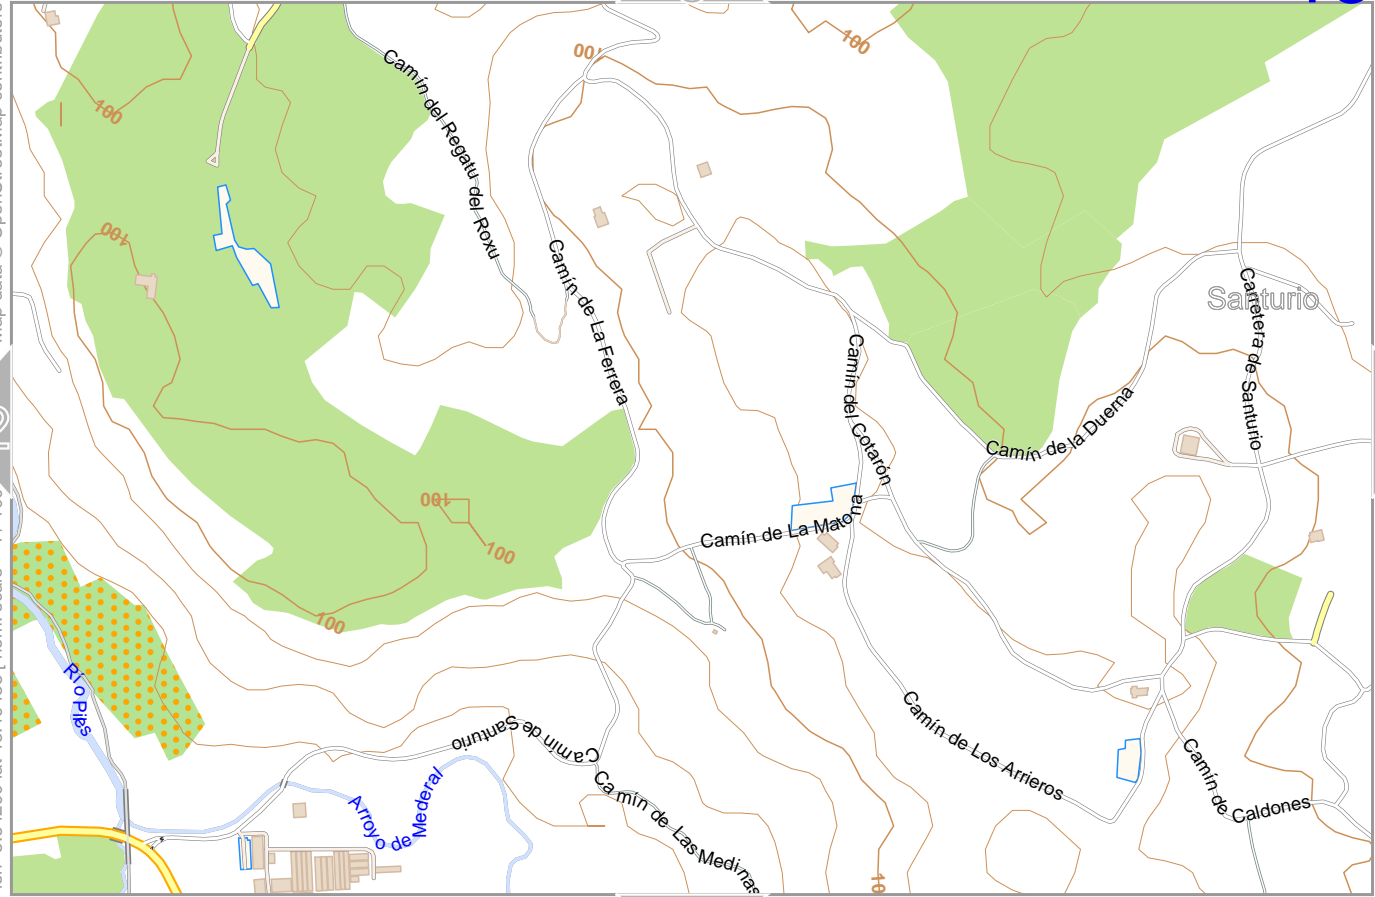

# Gijón

13

Map data © OpenStreetMap contributors

lon -5.64290 lat 43.49488 [ nrm. scale = 1 / 1000

lon -5.62064 lat 43.50550

lon -5.6113 lat 43.4997

12

14

18

0 100 m 500 m

Contour interval = 20m

Gijón

14

Map data © OpenStreetMap contributors

lon -5.62188 lat 43.49488 [ norm. scale = 1 / 1000

lon -5.59662 lat 43.50550

lon -5.6113 lat 43.4997

1 3

15

19

Contour interval = 20m

Gijón

15

Map data © OpenStreetMap contributors