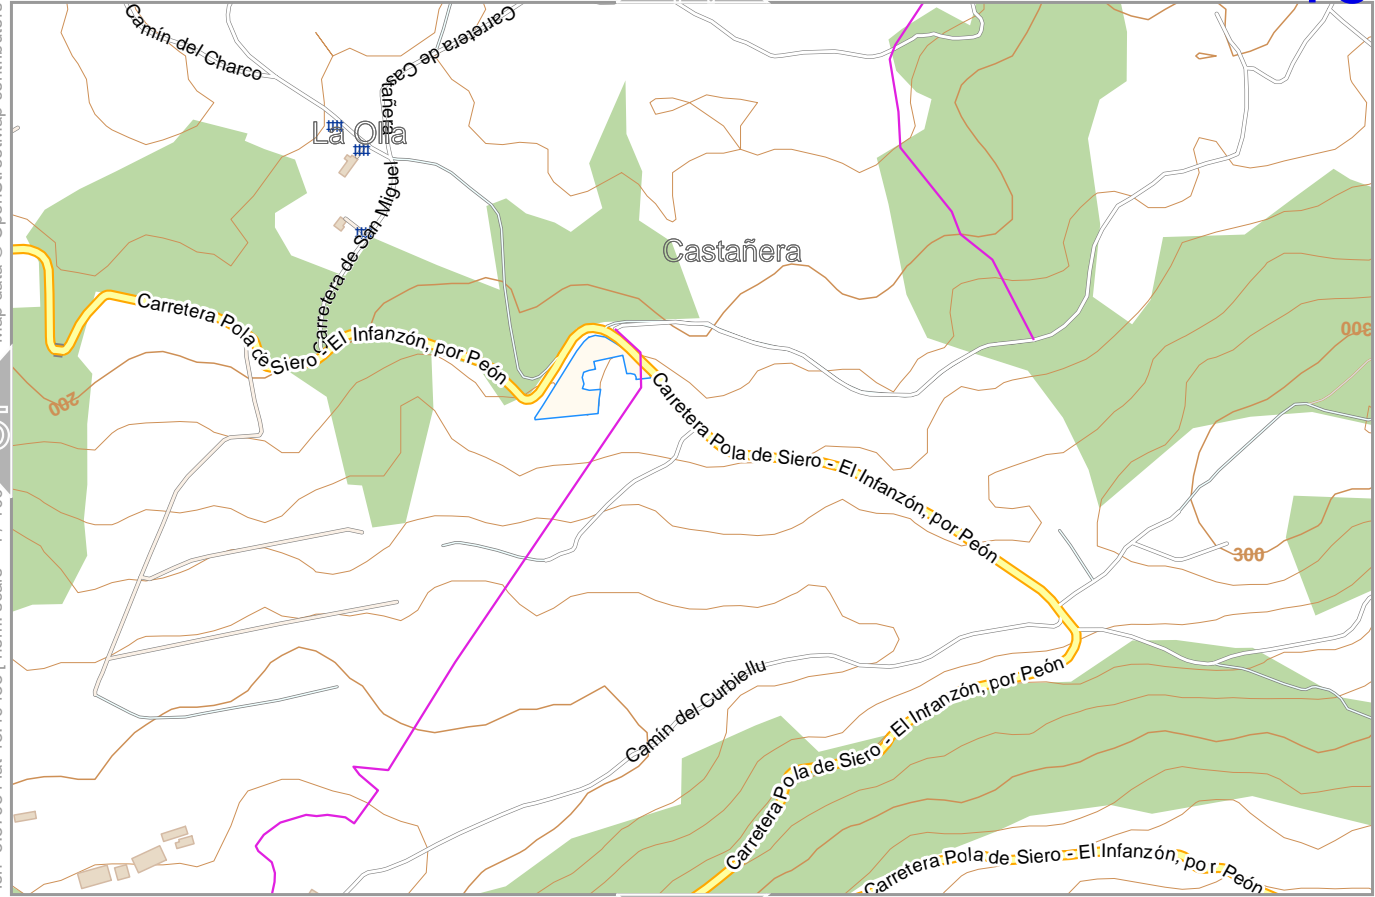

lon -5.6113 lat 43.4997

1 3

15

19

Contour interval = 20m

Gijón

15

Map data © OpenStreetMap contributors

Map data © OpenStreetMap contributors

lon -5.57984 lat 43.49488 [ nom. scale = 1 / 1000

lon -5.55758 lat 43.50550

pdfmap\_20230724\_124717\_Gijón\_-5.6113\_43.4997\_706.pdf

15

11

21

Contour interval = 20m

Gijón

12

17

Map data © OpenStreetMap contributors

lon -5.66392 lat 43.48516 [ nom. scale = 1 / 100000

lon -5.64166 lat 43.49578

lon -5.6113 43.4997 706.pdf

18

Contour interval = 20m

22

Gijón

13

18

Map data © OpenStreetMap contributors

lon -5.64290 lat 43.48516 [ nom. scale = 1 / 1000

lon -5.62064 lat 43.49578