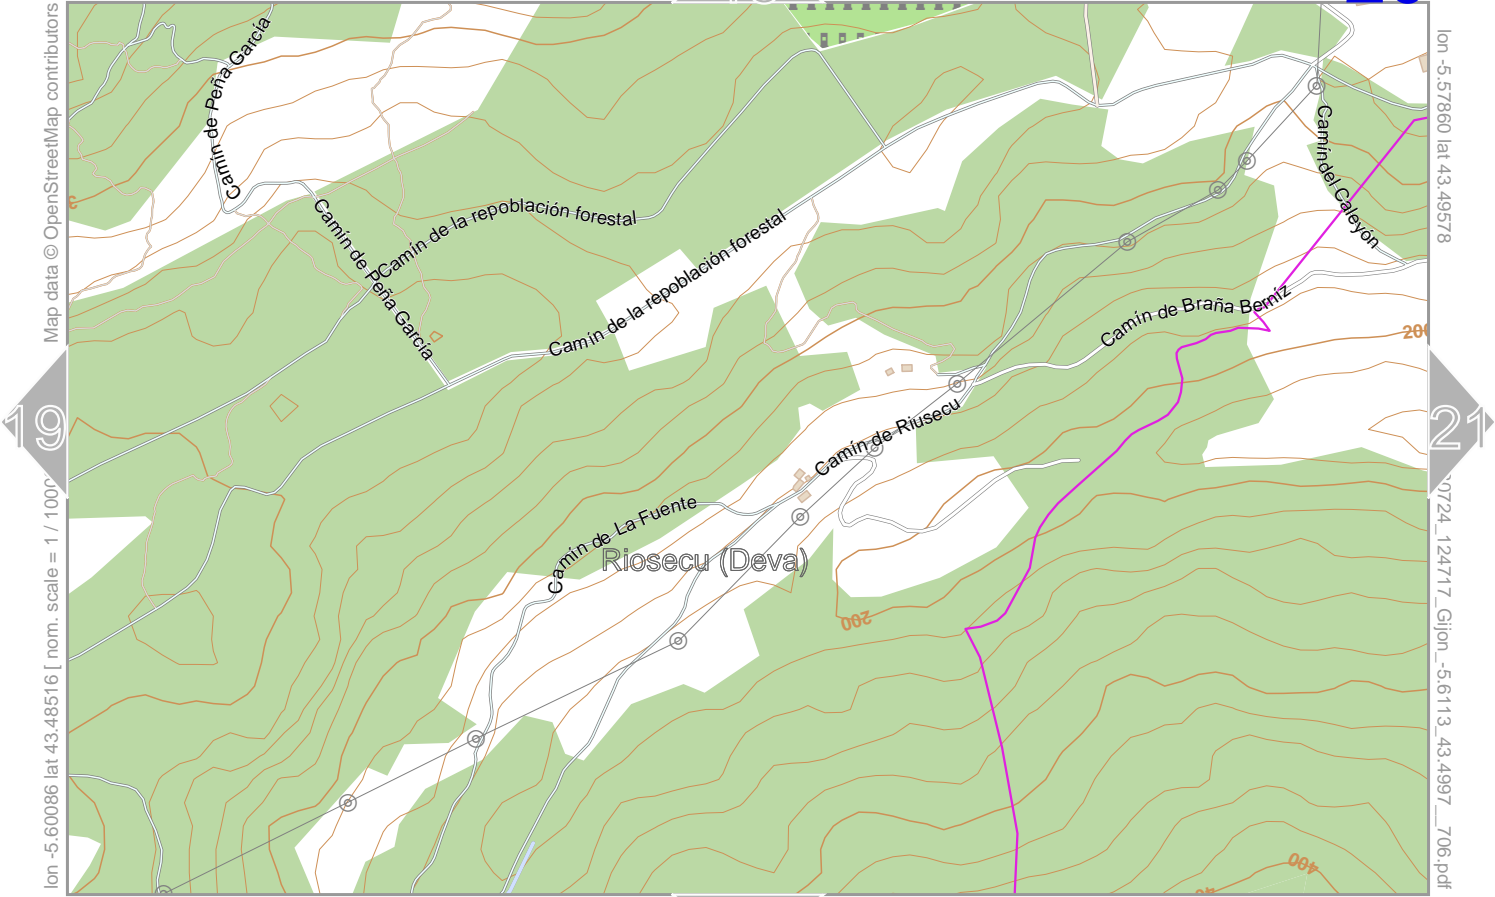

# Gijón

20

15

Map data © OpenStreetMap contributors

lon -5.57860 lat 43.49578

lon -5.60086 lat 43.48516 [ nom. scale = 1 / 1000

lon -5.6113 lat 43.4997

0 100 m 500 m

25

Contour interval = 20m

Gijón

21

16

20

26

Map data © OpenStreetMap contributors

# Gijon

Map data © OpenStreetMap contributors

lon -5.66392 lat 43.47544 [ nom. scale = 1 / 10000 ]

Contour interval = 20m