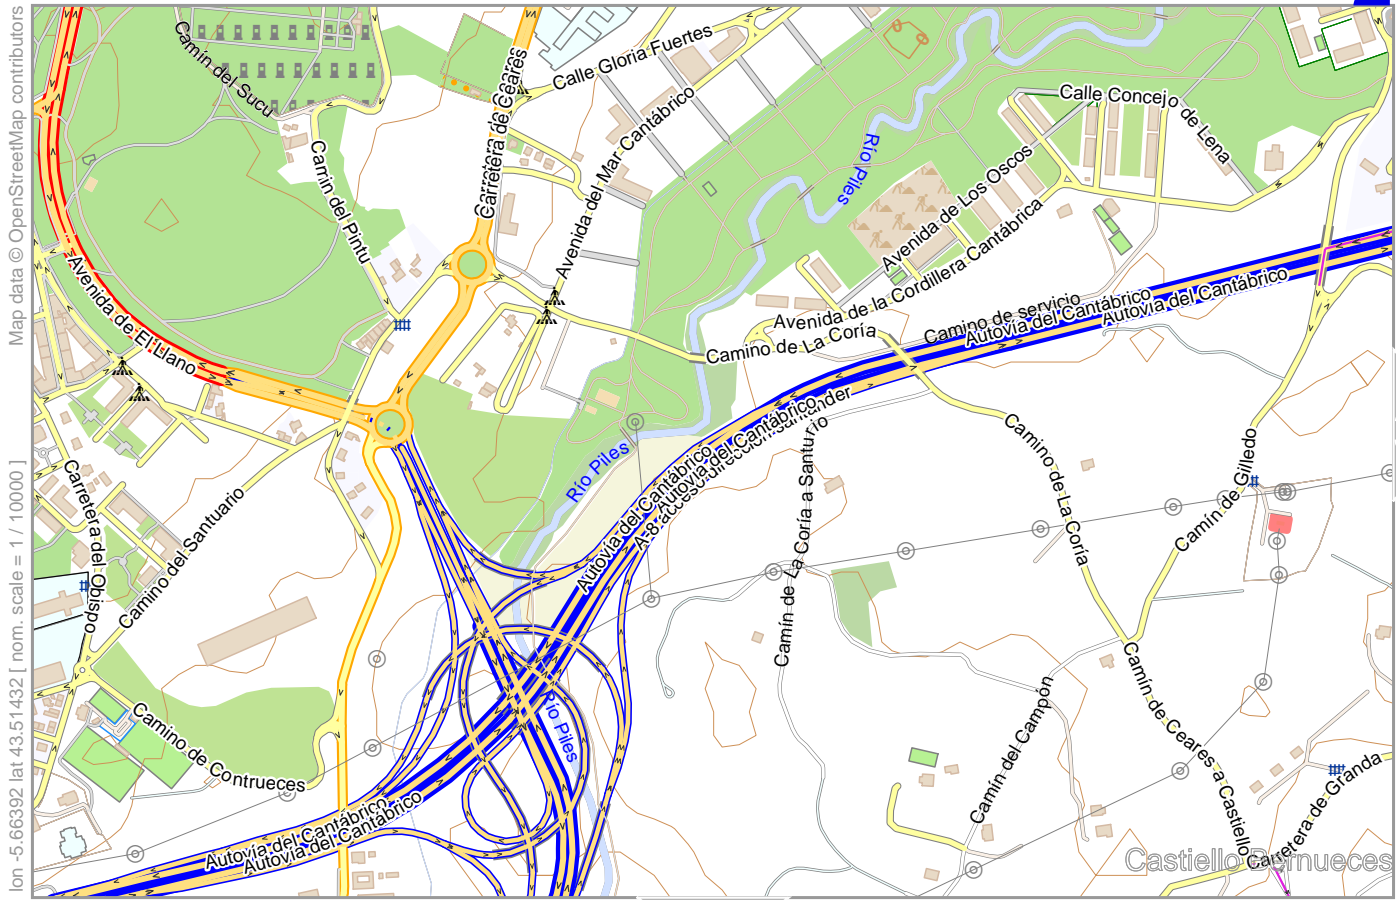

Gijón

Map data © OpenStreetMap contributors

lon -5.66392 lat 43.51432 [nom. scale = 1 / 100000

lon -5.64166 lat 43.52494

0724_124717_Gijón_-5.6113_43.4997_706.pdf

Contour interval = 20m