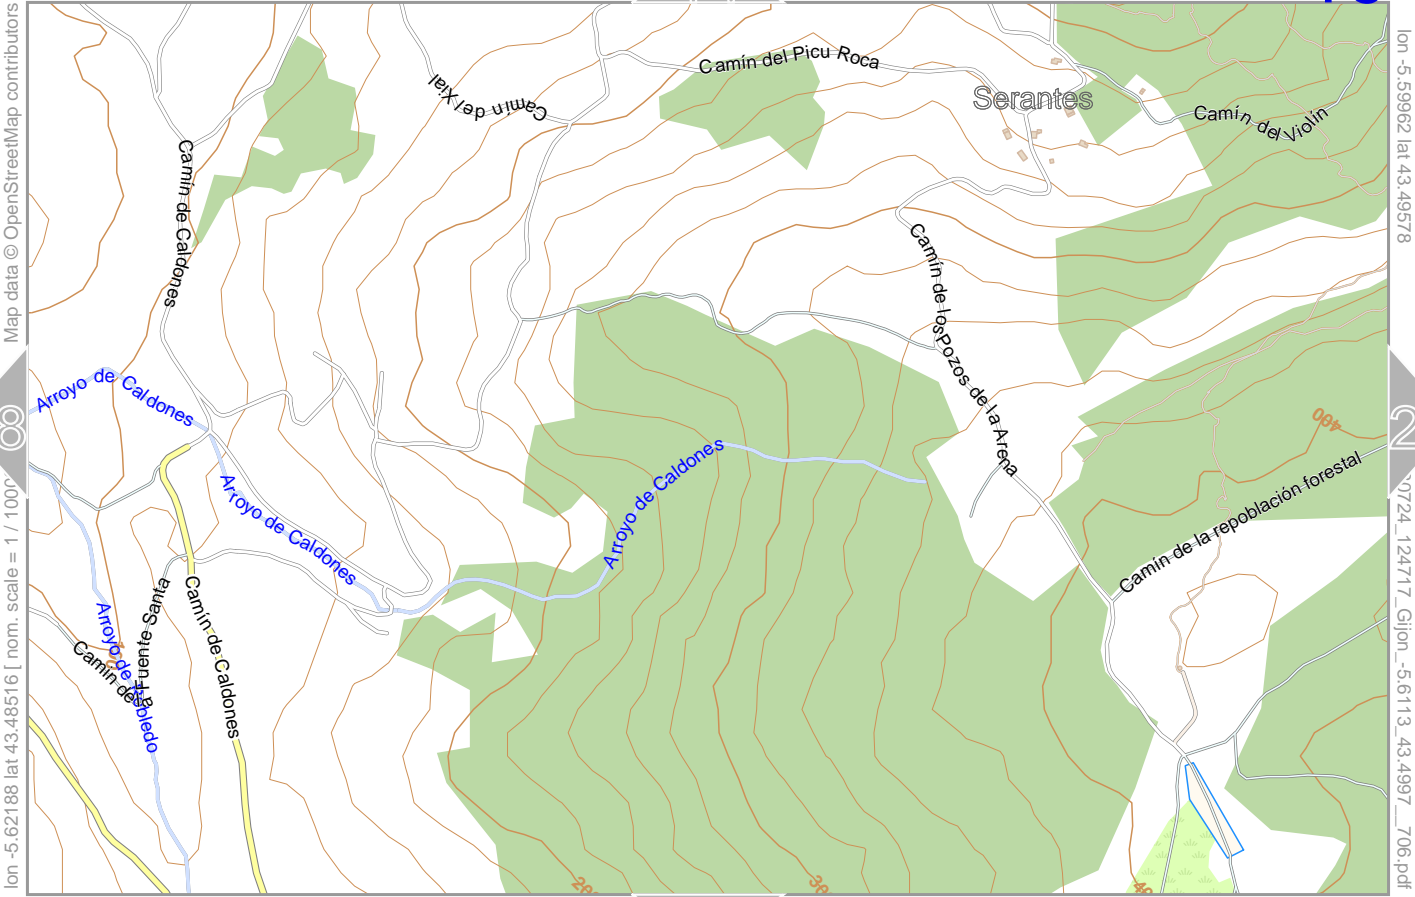

Map data © OpenStreetMap contributors

lon -5.62188 lat 43.48516 | ncm, scale = 1 / 1000

lon -5.59962 lat 43.49578

lon -5.6113 lat 43.4997

0 100 m 500 m

Contour interval = 20m