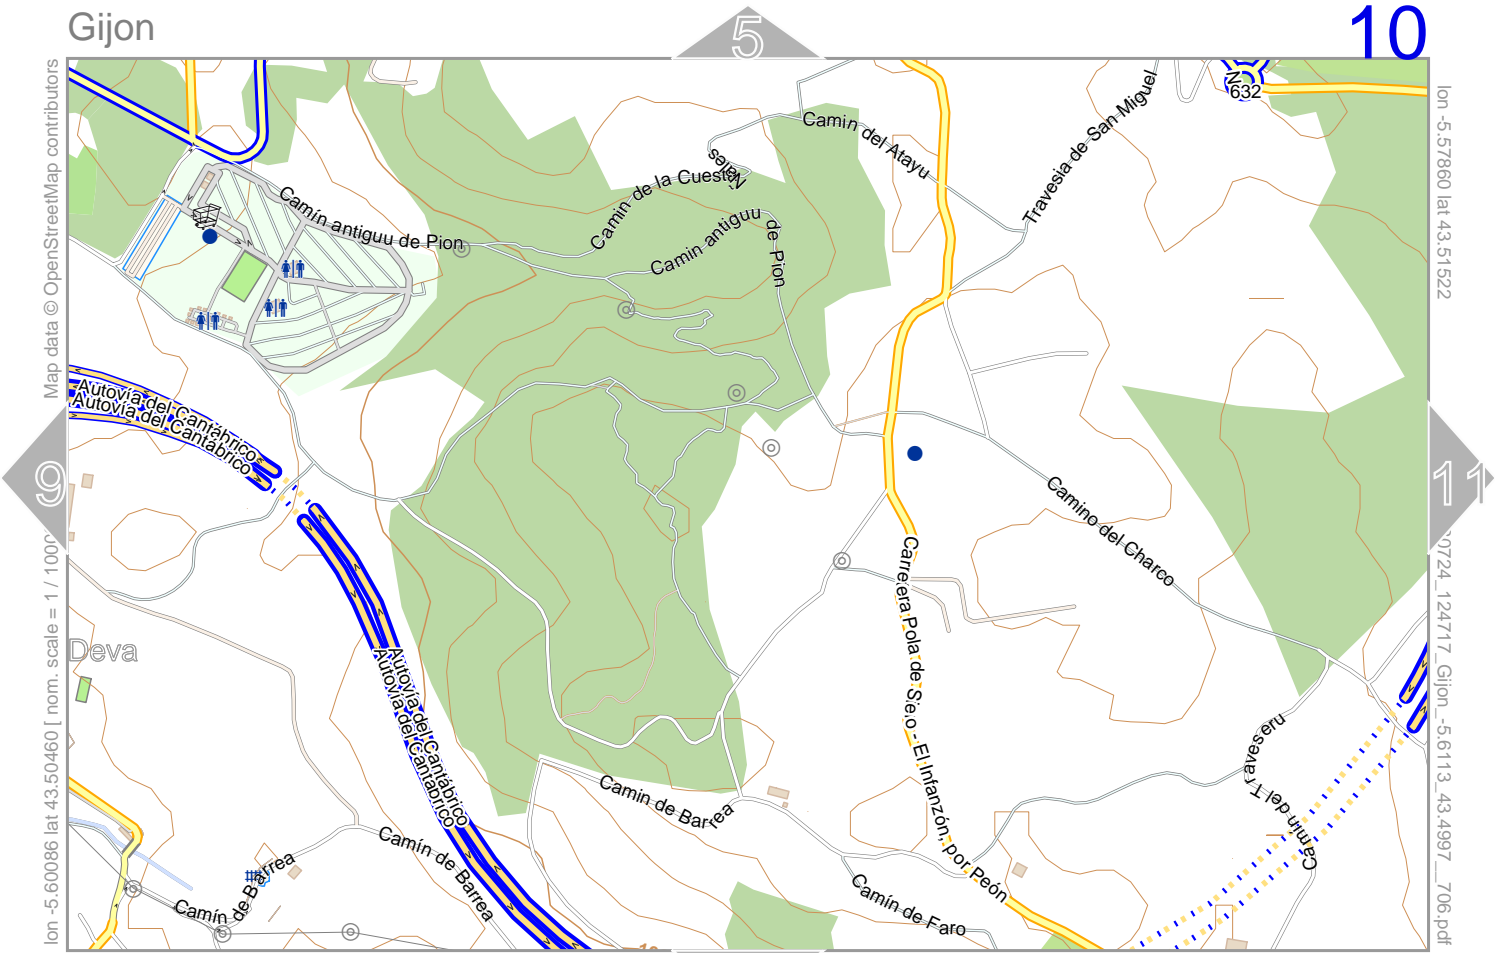

Contour interval = 20m

4

10

14

Gijón

Map data © OpenStreetMap contributors

lon -5.60086 lat 43.50460 | nom. scale = 1 / 1000

lon -5.57860 lat 43.51522

lon -5.57860 lat 43.51522

Contour interval = 20m

Gijón

11

Map data © OpenStreetMap contributors

lon -5.55758 lat 43.51522

pdfmap\_20230724\_124717\_Gijón\_-5.6113\_43.4997\_706.pdf

lon -5.57984 lat 43.50460 [ nom. scale = 1 / 1000