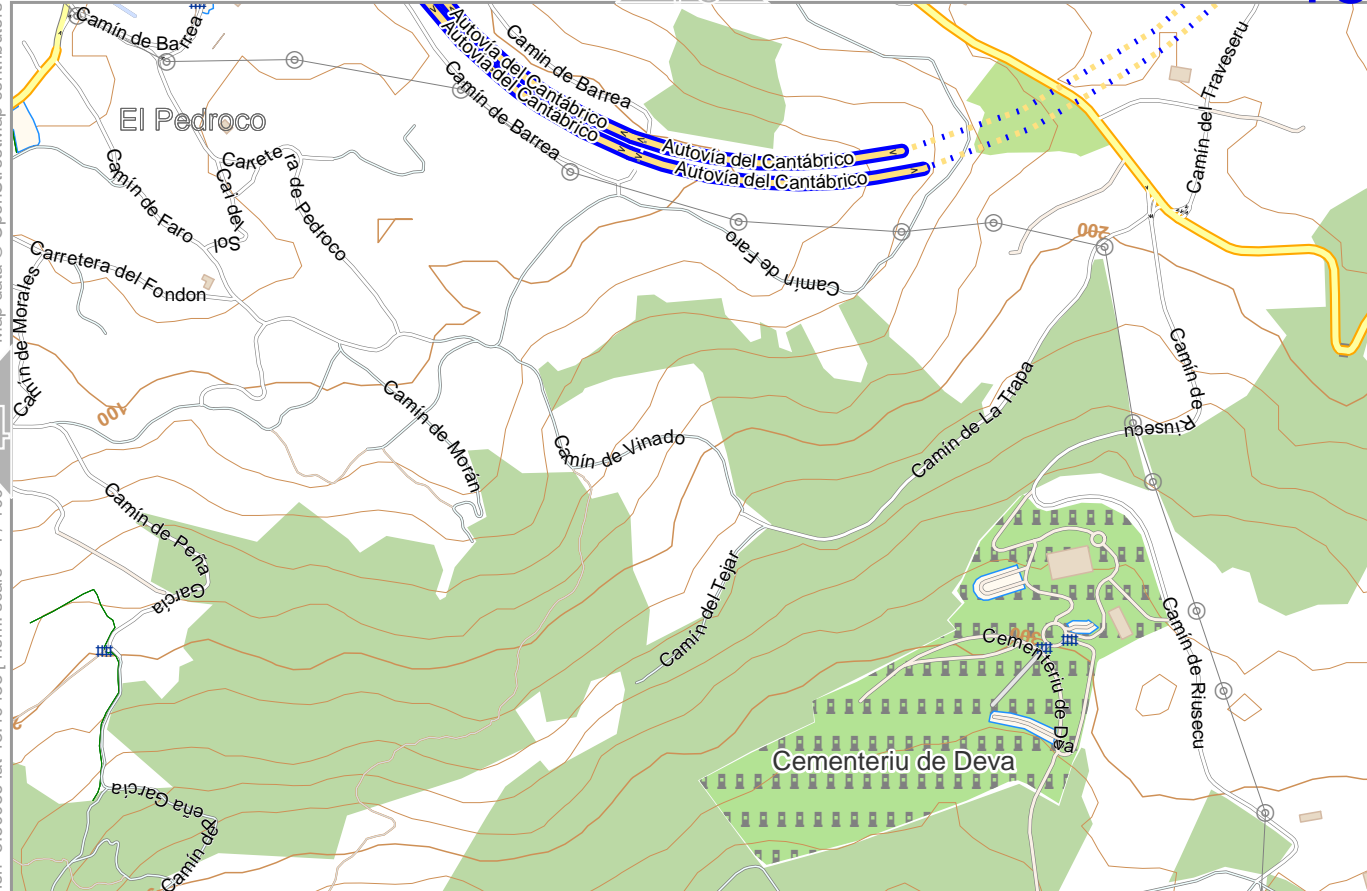

Gijón

15

Map data © OpenStreetMap contributors

lon -5.57860 lat 43.50550

14

16

lon -5.60086 lat 43.49488 [nom. scale = 1 / 1000

_0724_124717_Gijón_-5.6113_43.4997_706.pdf

0 100 m 500 m

Contour interval = 20m