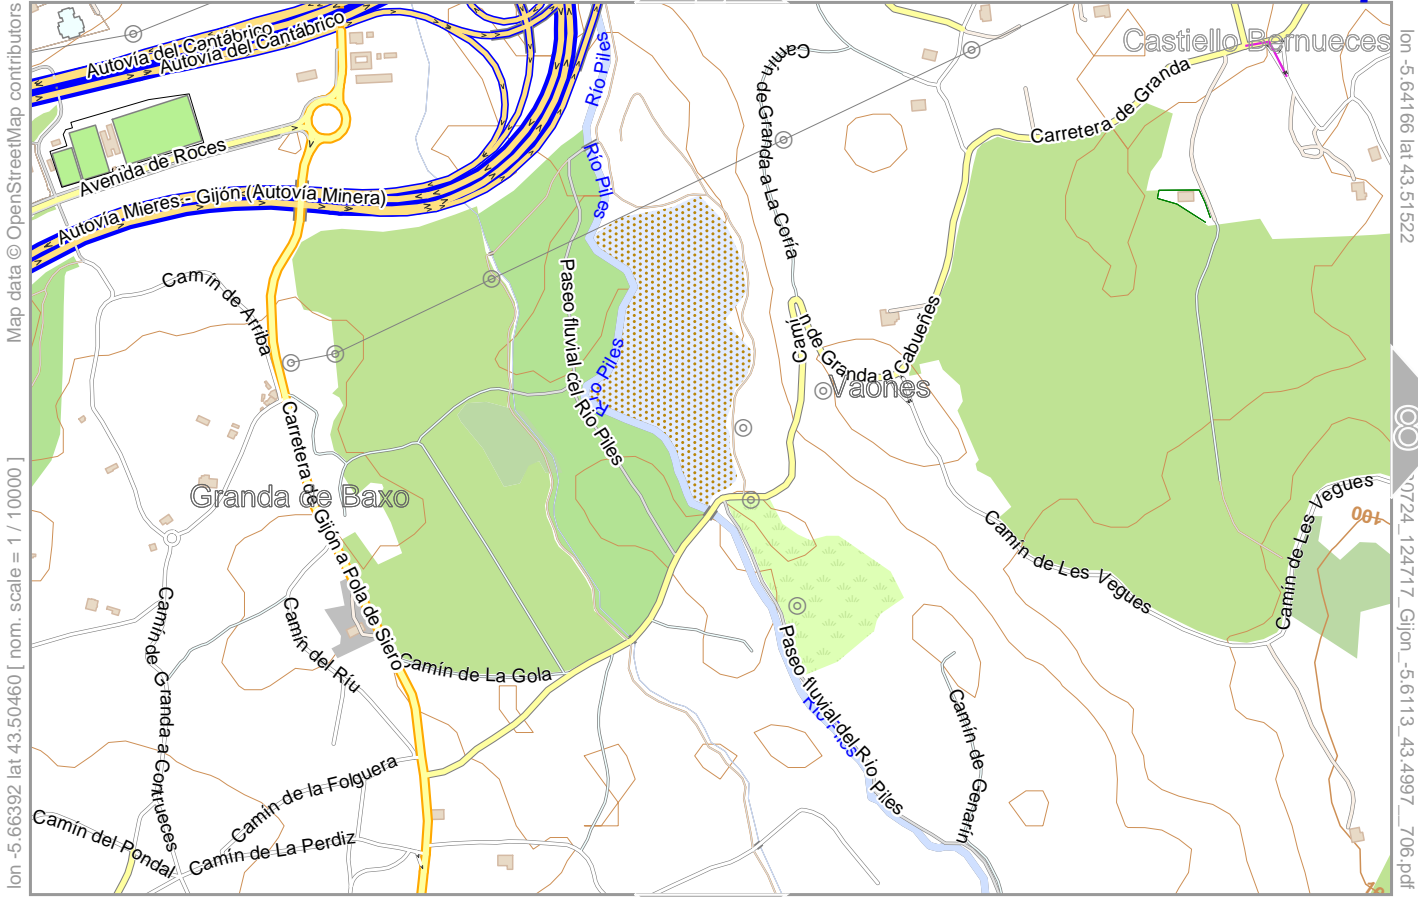

# Gijón

Map data © OpenStreetMap contributors

lon -5.60086 lat 43.51432 [ nom. scale = 1 / 1000

lon -5.57860 lat 43.52494

lon -5.6113 lat 43.4997

Contour interval = 20m

# Gijon

Map data © OpenStreetMap contributors

lon -5.57984 lat 43.51432 [ nom. scale = 1 / 1000

lon -5.55758 lat 43.52494

pdfmap\_20230724\_124717\_Gijon\_-5.6113\_43.4997\_706.pdf

0 100 m 500 m

Contour interval = 20m

# Gijón

7

Map data © OpenStreetMap contributors

[lon -5.66392 lat 43.50460] nom. scale = 1 / 100000

lon -5.64166 lat 43.51522

1724\_124717\_Gijón -5.6113\_43.4997\_706.pdf

Contour interval = 20m

2