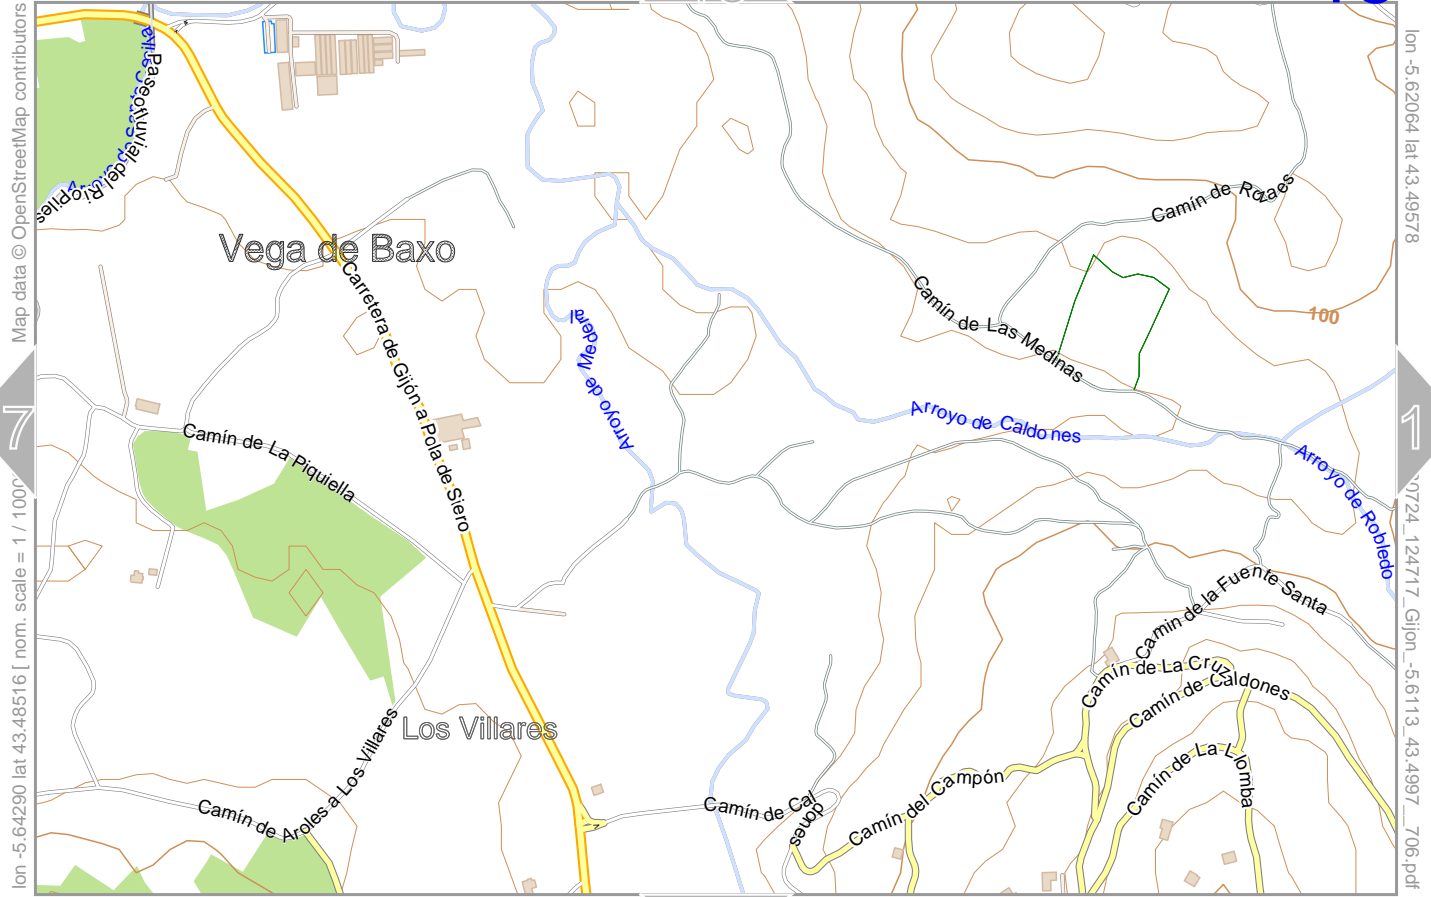

lon -5.6113 lat 43.4997

1 3

15

19

Contour interval = 20m

Gijón

15

Map data © OpenStreetMap contributors

Map data © OpenStreetMap contributors

lon -5.57984 lat 43.49488 [ nom. scale = 1 / 1000

lon -5.55758 lat 43.50550

pdfmap\_20230724\_124717\_Gijón\_-5.6113\_43.4997\_706.pdf

15

11

21

Contour interval = 20m

Gijón

12

17

Map data © OpenStreetMap contributors

lon -5.66392 lat 43.48516 [ nom. scale = 1 / 100000

lon -5.64166 lat 43.49578

lon -5.6113 43.4997 706.pdf

18

Contour interval = 20m

22

Gijón

13

18

Map data © OpenStreetMap contributors

lon -5.64290 lat 43.48516 [ nom. scale = 1 / 1000

lon -5.62064 lat 43.49578