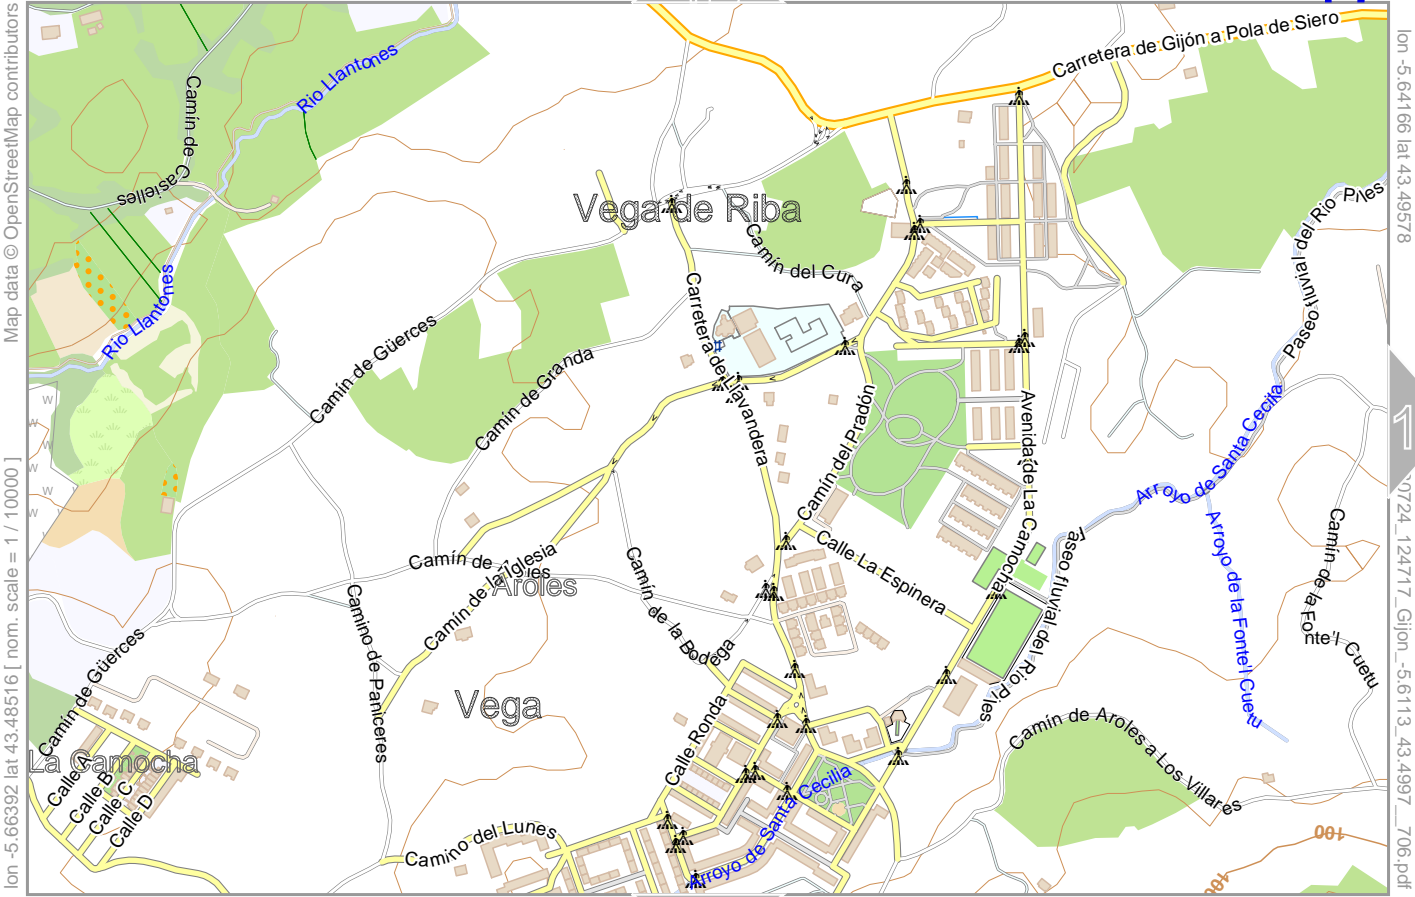

Map data © OpenStreetMap contributors

lon -5.57984 lat 43.49488 [ nom. scale = 1 / 1000

lon -5.55758 lat 43.50550

pdfmap\_20230724\_124717\_Gijón\_-5.6113\_43.4997\_706.pdf

15

11

21

Contour interval = 20m

Gijón

12

17

Map data © OpenStreetMap contributors

lon -5.66392 lat 43.48516 [ nom. scale = 1 / 100000

lon -5.64166 lat 43.49578

lon -5.6113 43.4997 706.pdf

18

Contour interval = 20m

22

Gijón

13

18

Map data © OpenStreetMap contributors

lon -5.64290 lat 43.48516 [ nom. scale = 1 / 1000

lon -5.62064 lat 43.49578

# Gijon

Map data © OpenStreetMap contributors

lon -5.66392 lat 43.47544 [ nom. scale = 1 / 10000 ]

Contour interval = 20m