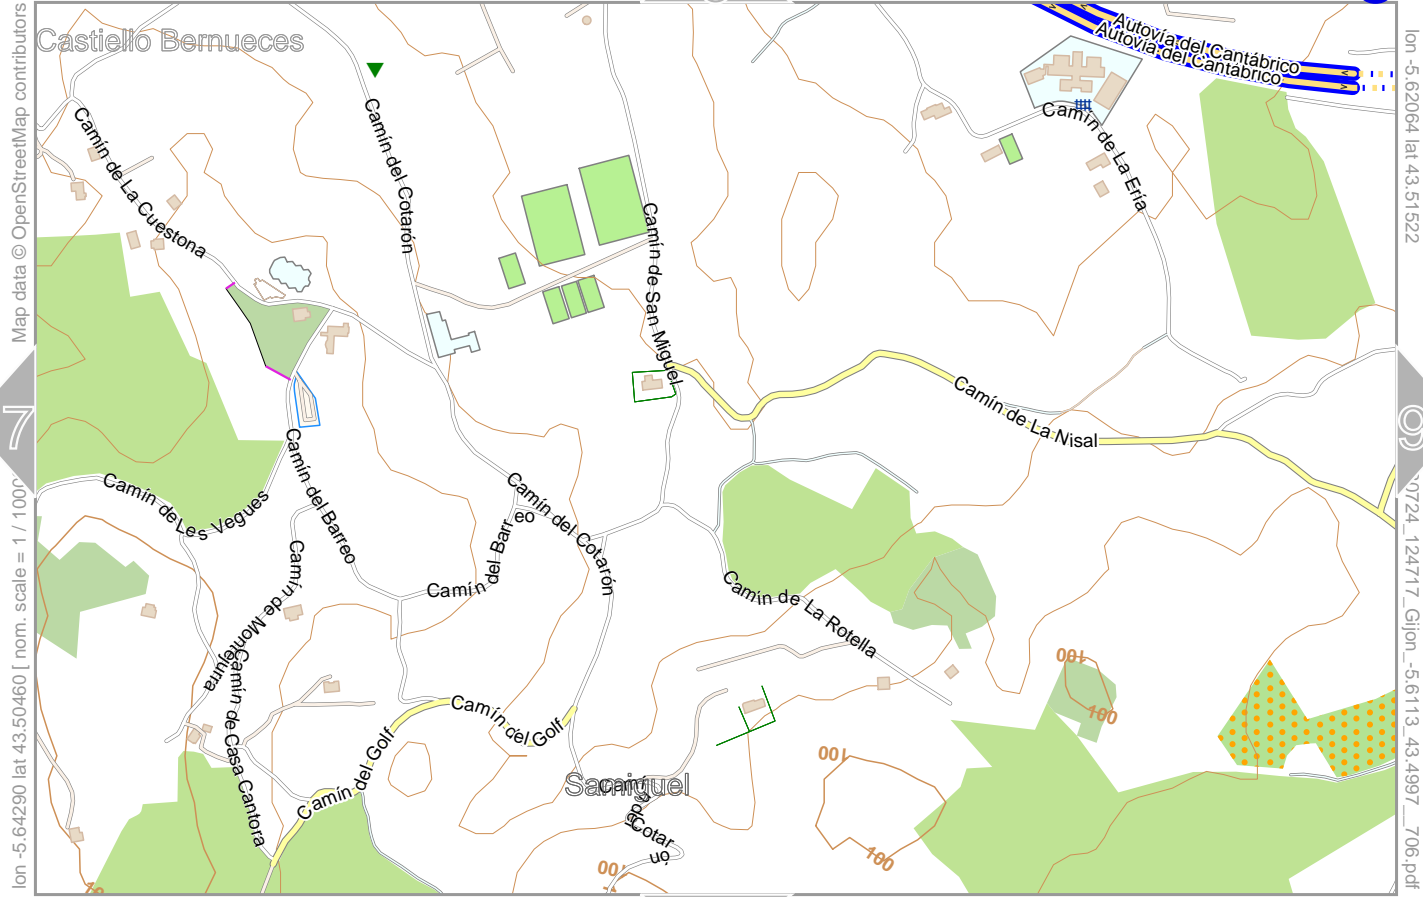

Gijón

3

8

Map data © OpenStreetMap contributors
lon -5.64290 lat 43.50460 | nrm. scale = 1 / 1000

lon -5.62064 lat 43.51522
0724_124717_Gijón -5.6113_43.4997_706.pdf

7

8

13

Contour interval = 20m