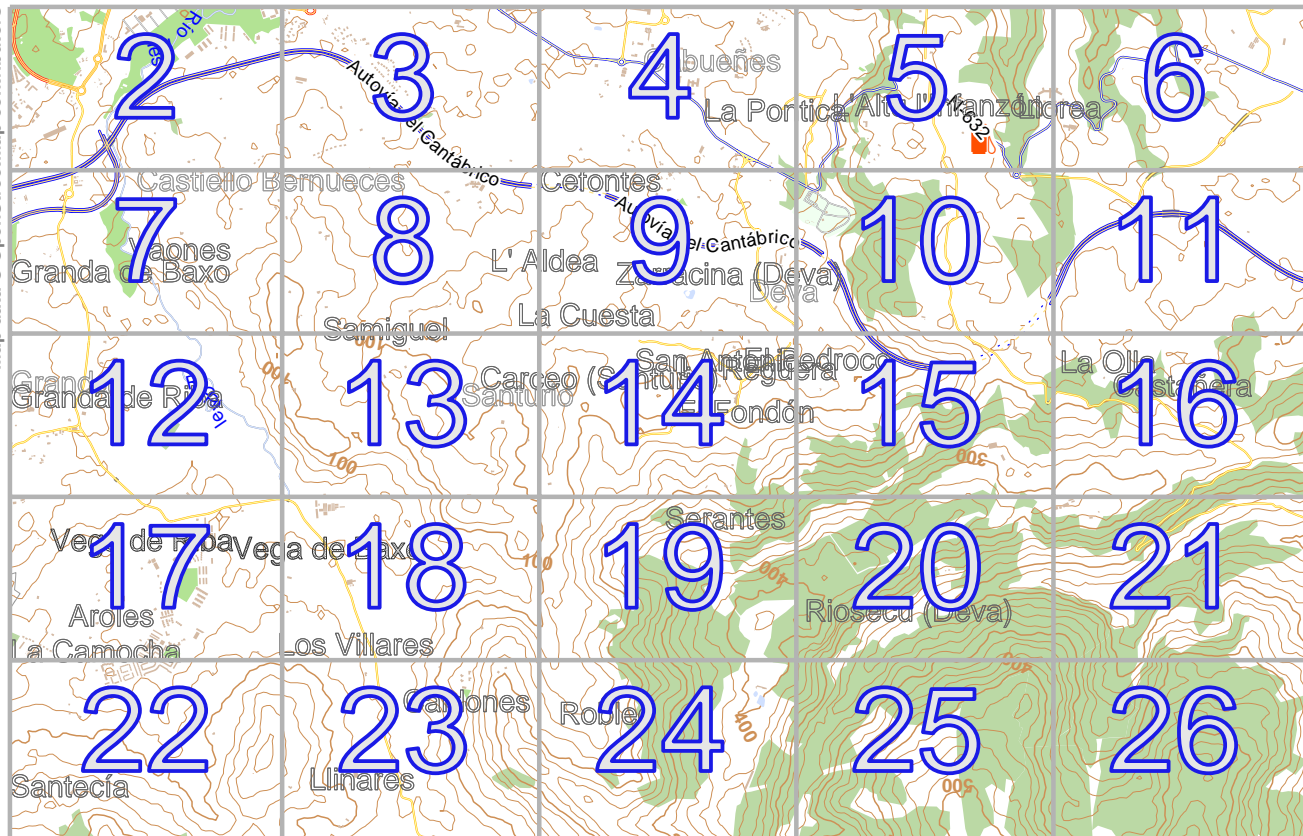

# Gijón

lon -5.55758 lat 43.52494

Map data © OpenStreetMap contributors

pdfmap\_20230724\_124717\_Gijón\_-5.6113\_43.4997\_706.pdf

lon -5.66392 lat 43.47544  
[ nom. scale = 1 / 50000 ]

# Gijón

Map data © OpenStreetMap contributors

lon -5.66392 lat 43.51432 [ nom. scale = 1 / 100000

lon -5.64166 lat 43.52494

0724\_124717\_Gijón\_-5.6113\_43.4997\_706.pdf

Contour interval = 20m

# Gijón

Map data © OpenStreetMap contributors

lon -5.64290 lat 43.51432 | nom. scale = 1 / 1000

lon -5.62064 lat 43.52494

lon -5.6113 lat 43.4997

2

4

8

lon -5.6113 lat 43.4997

1 3

15

19

Contour interval = 20m

Gijón

15

Map data © OpenStreetMap contributors