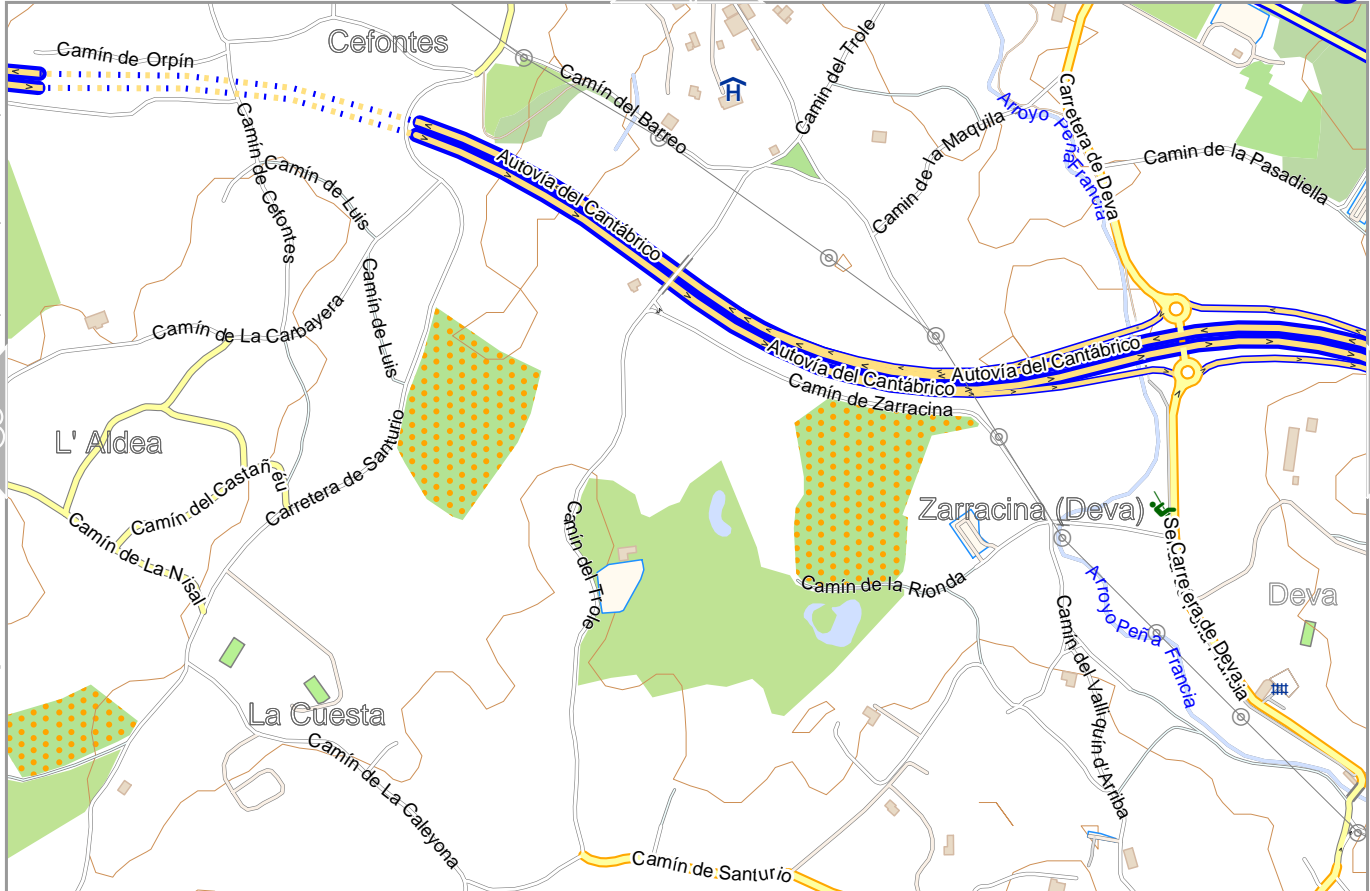

# Gijón

9

Map data © OpenStreetMap contributors

lon -5.62188 lat 43.50460 [ nom. scale = 1 / 1000

lon -5.59962 lat 43.51522

lon -5.6113 lat 43.4997

706.pdf

0 100 m 500 m