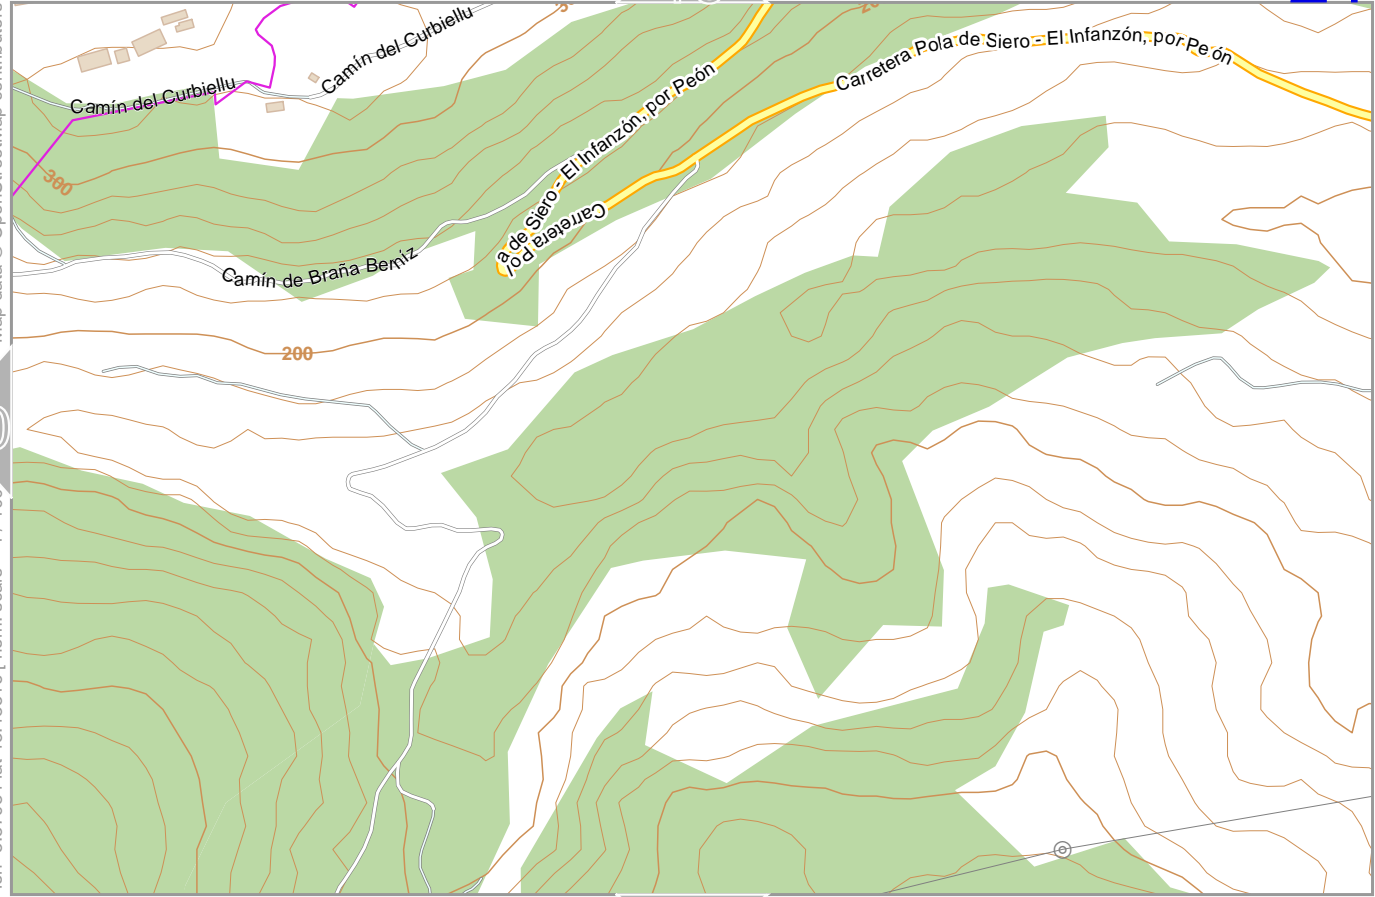

Gijón

21

16

20

26

Map data © OpenStreetMap contributors

lon -5.57984 lat 43.48516 | nom. scale = 1 / 1000

lon -5.55759 lat 43.49578

pdfmap_20230724_124717_Gijón_-5.6113_43.4997_706.pdf

0 100 m 500 m

Contour interval = 20m