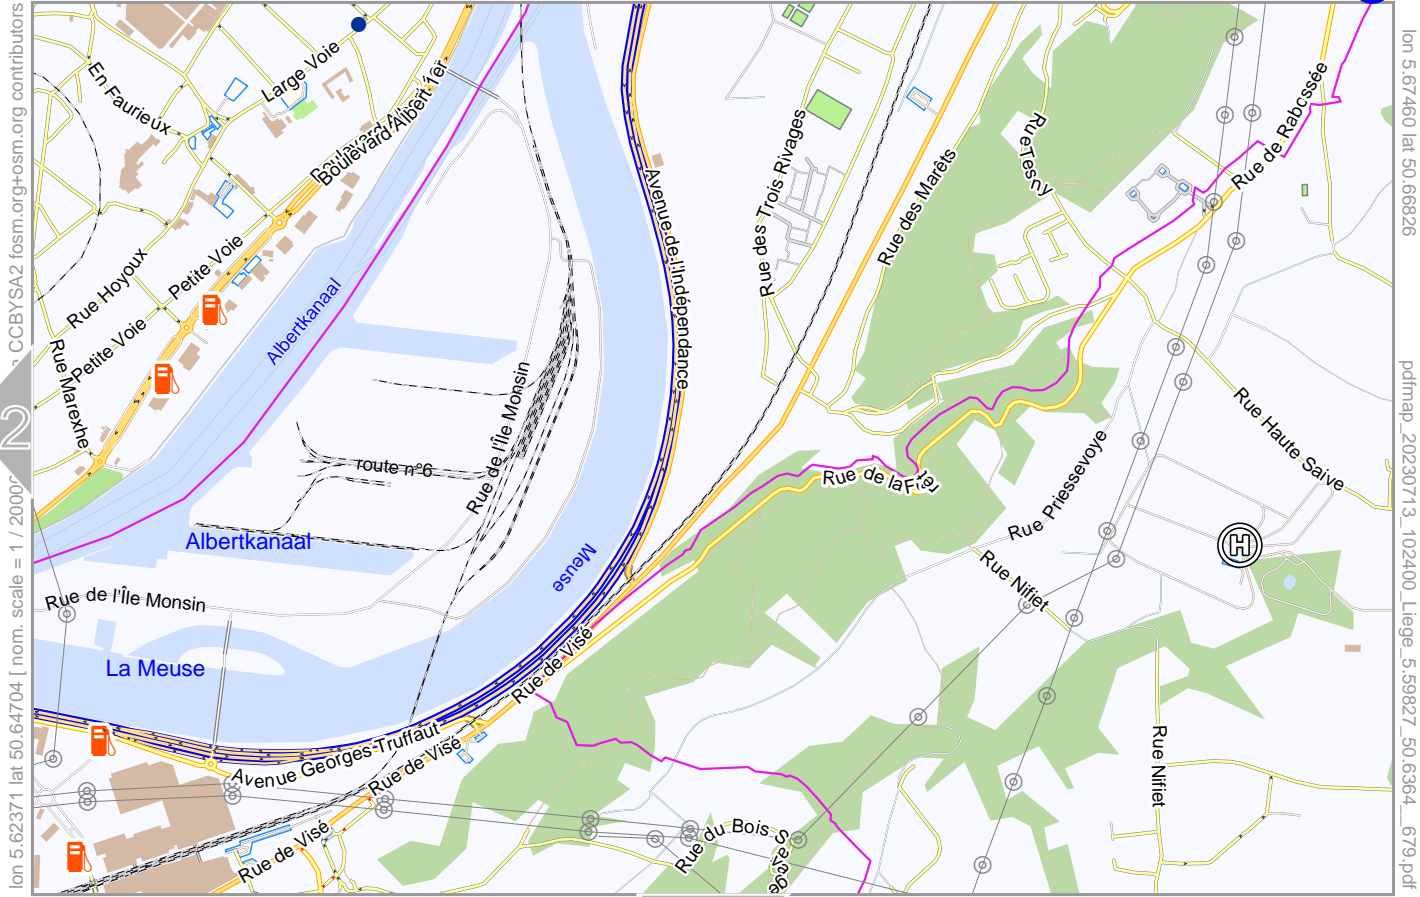

# Liège

lon 5.62371 lat 50.64704 | nom. scale = 1 / 20000  
 CC BY SA 2 fosm.org osm.org contributors

lon 5.67460 lat 50.66626

pdfmap\_20230713\_102400\_Liege\_5.59827\_50.6364\_679.pdf

0 100 m 1000 m

# Liège

CCBY:SA2 fosm.org+osm.org contributors

lon 5.57283 lat 50.62583 [nom. scale = 1 / 20000]

lon 5.62371 lat 50.64704

2713\_102400\_Liege\_5\_59827\_50\_6364\_679.pdf

0 100 m 1000 m

# Liège

4

7

lon 5.52194 lat 50.60461 [ nom. scale = 1 / 20000 ] Map data CCBYSA2 fosm.org+osm.org contributors

lon 5.57293 lat 50.62583

7713\_102400\_Liege\_5.59827\_50.6364\_679.pdf

lon 5.57283 lat 50.60461 [ nom. scale = 1 / 20000

lon 5.62371 lat 50.62583

7713\_102400\_Liege\_5\_58927\_50\_6364\_679.pdf

0 100 m 1000 m