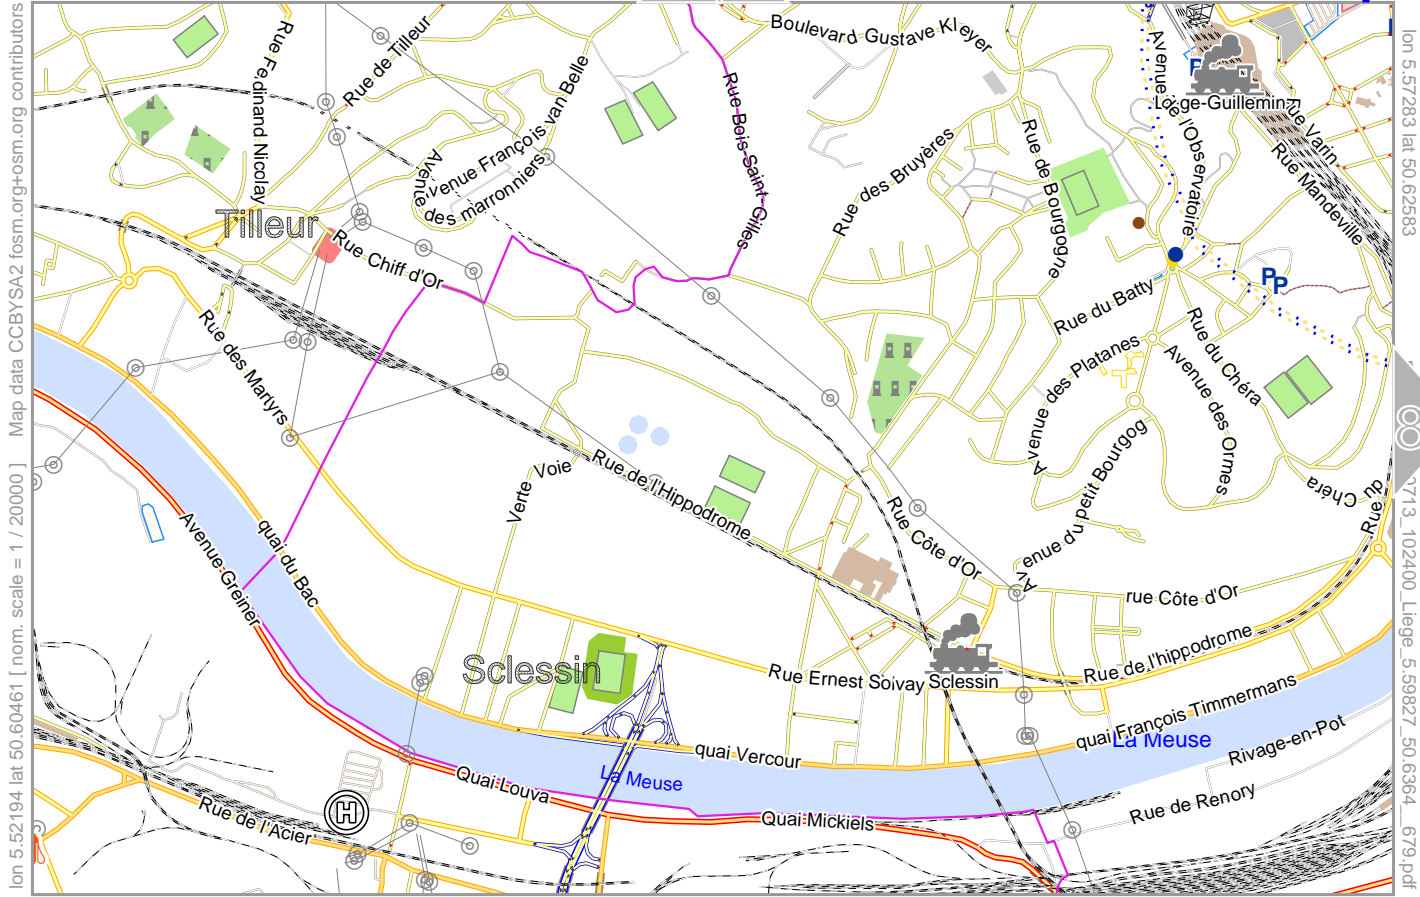

# Liège

CCBY:SA2 fosm.org+osm.org contributors

lon 5.57283 lat 50.62583 [nom. scale = 1 / 20000]

lon 5.62371 lat 50.64704

2713\_102400\_Liege\_5\_59827\_50\_6364\_679.pdf

0 100 m 1000 m

# Liège

4

7

lon 5.52194 lat 50.60461 [ nom. scale = 1 / 20000 ] Map data CCBYSA2 fosm.org+osm.org contributors

lon 5.57293 lat 50.62583

7713\_102400\_Liege\_5.59827\_50.6364\_679.pdf

lon 5.57283 lat 50.60461 [ nom. scale = 1 / 20000

lon 5.62371 lat 50.62583

7713\_102400\_Liege\_5\_58927\_50\_6364\_679.pdf

0 100 m 1000 m