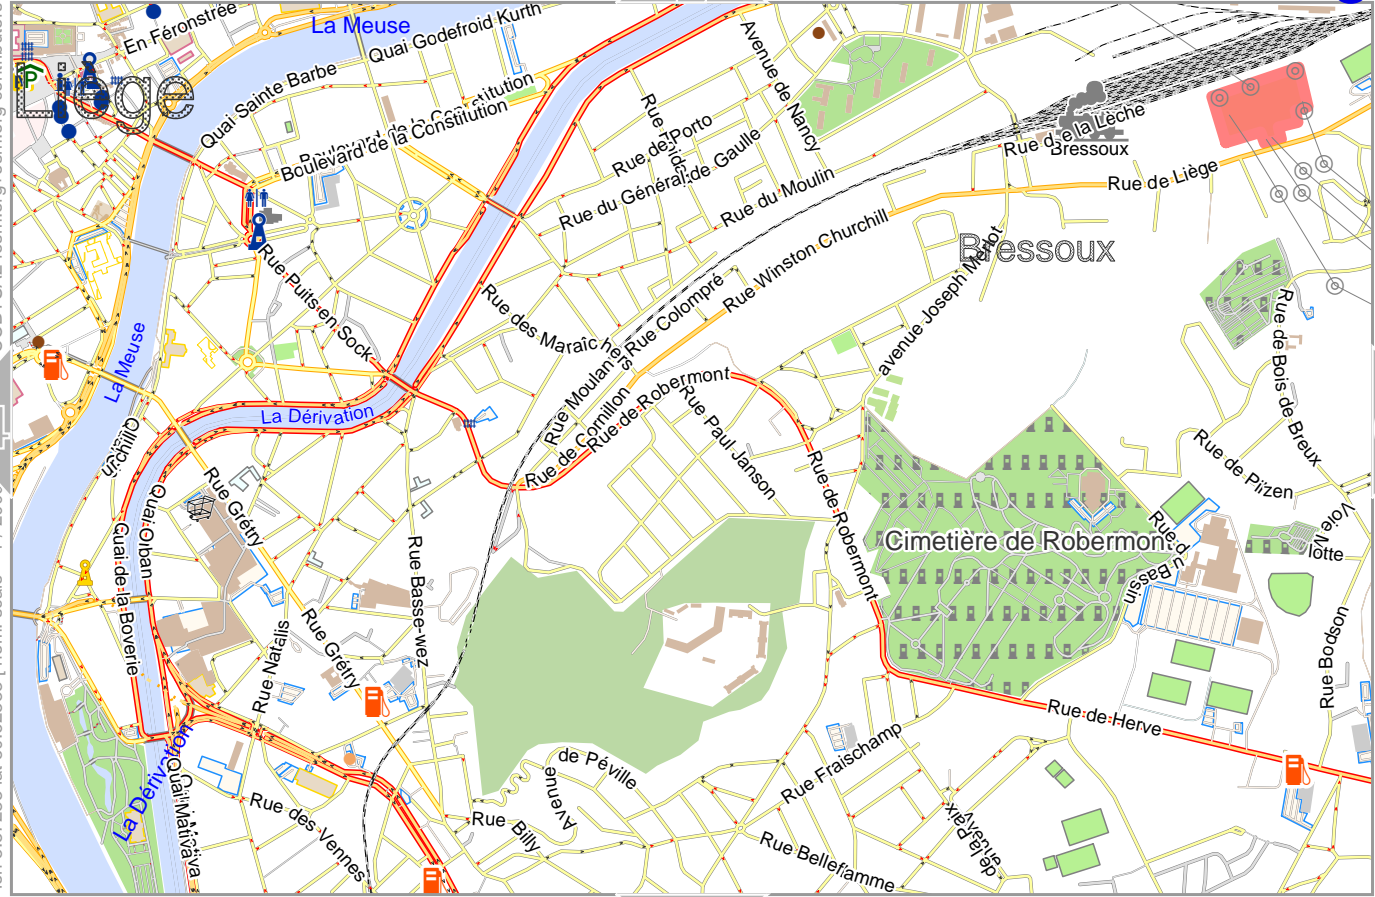

# Liège

lon 5.62371 lat 50.64704 | nom. scale = 1 / 20000  
 CC BY SA 2 fosm.org osm.org contributors

lon 5.67460 lat 50.66626

pdfmap\_20230713\_102400\_Liege\_5.59827\_50.6364\_679.pdf

0 100 m 1000 m

# Liège

CCBY:SA2 fosm.org+osm.org contributors

lon 5.57283 lat 50.62583 [nom. scale = 1 / 20000]

lon 5.62371 lat 50.64704

2713\_102400\_Liege\_5\_59827\_50\_6364\_679.pdf

0 100 m 1000 m

# Liège

4

7

lon 5.52194 lat 50.60461 [ nom. scale = 1 / 20000 ] Map data CCBYSA2 fosm.org+osm.org contributors

lon 5.57293 lat 50.62583

7713\_102400\_Liege\_5.59827\_50.6364\_679.pdf

lon 5.57283 lat 50.60461 [ nom. scale = 1 / 20000

lon 5.62371 lat 50.62583

7713\_102400\_Liege\_5\_58927\_50\_6364\_679.pdf

0 100 m 1000 m