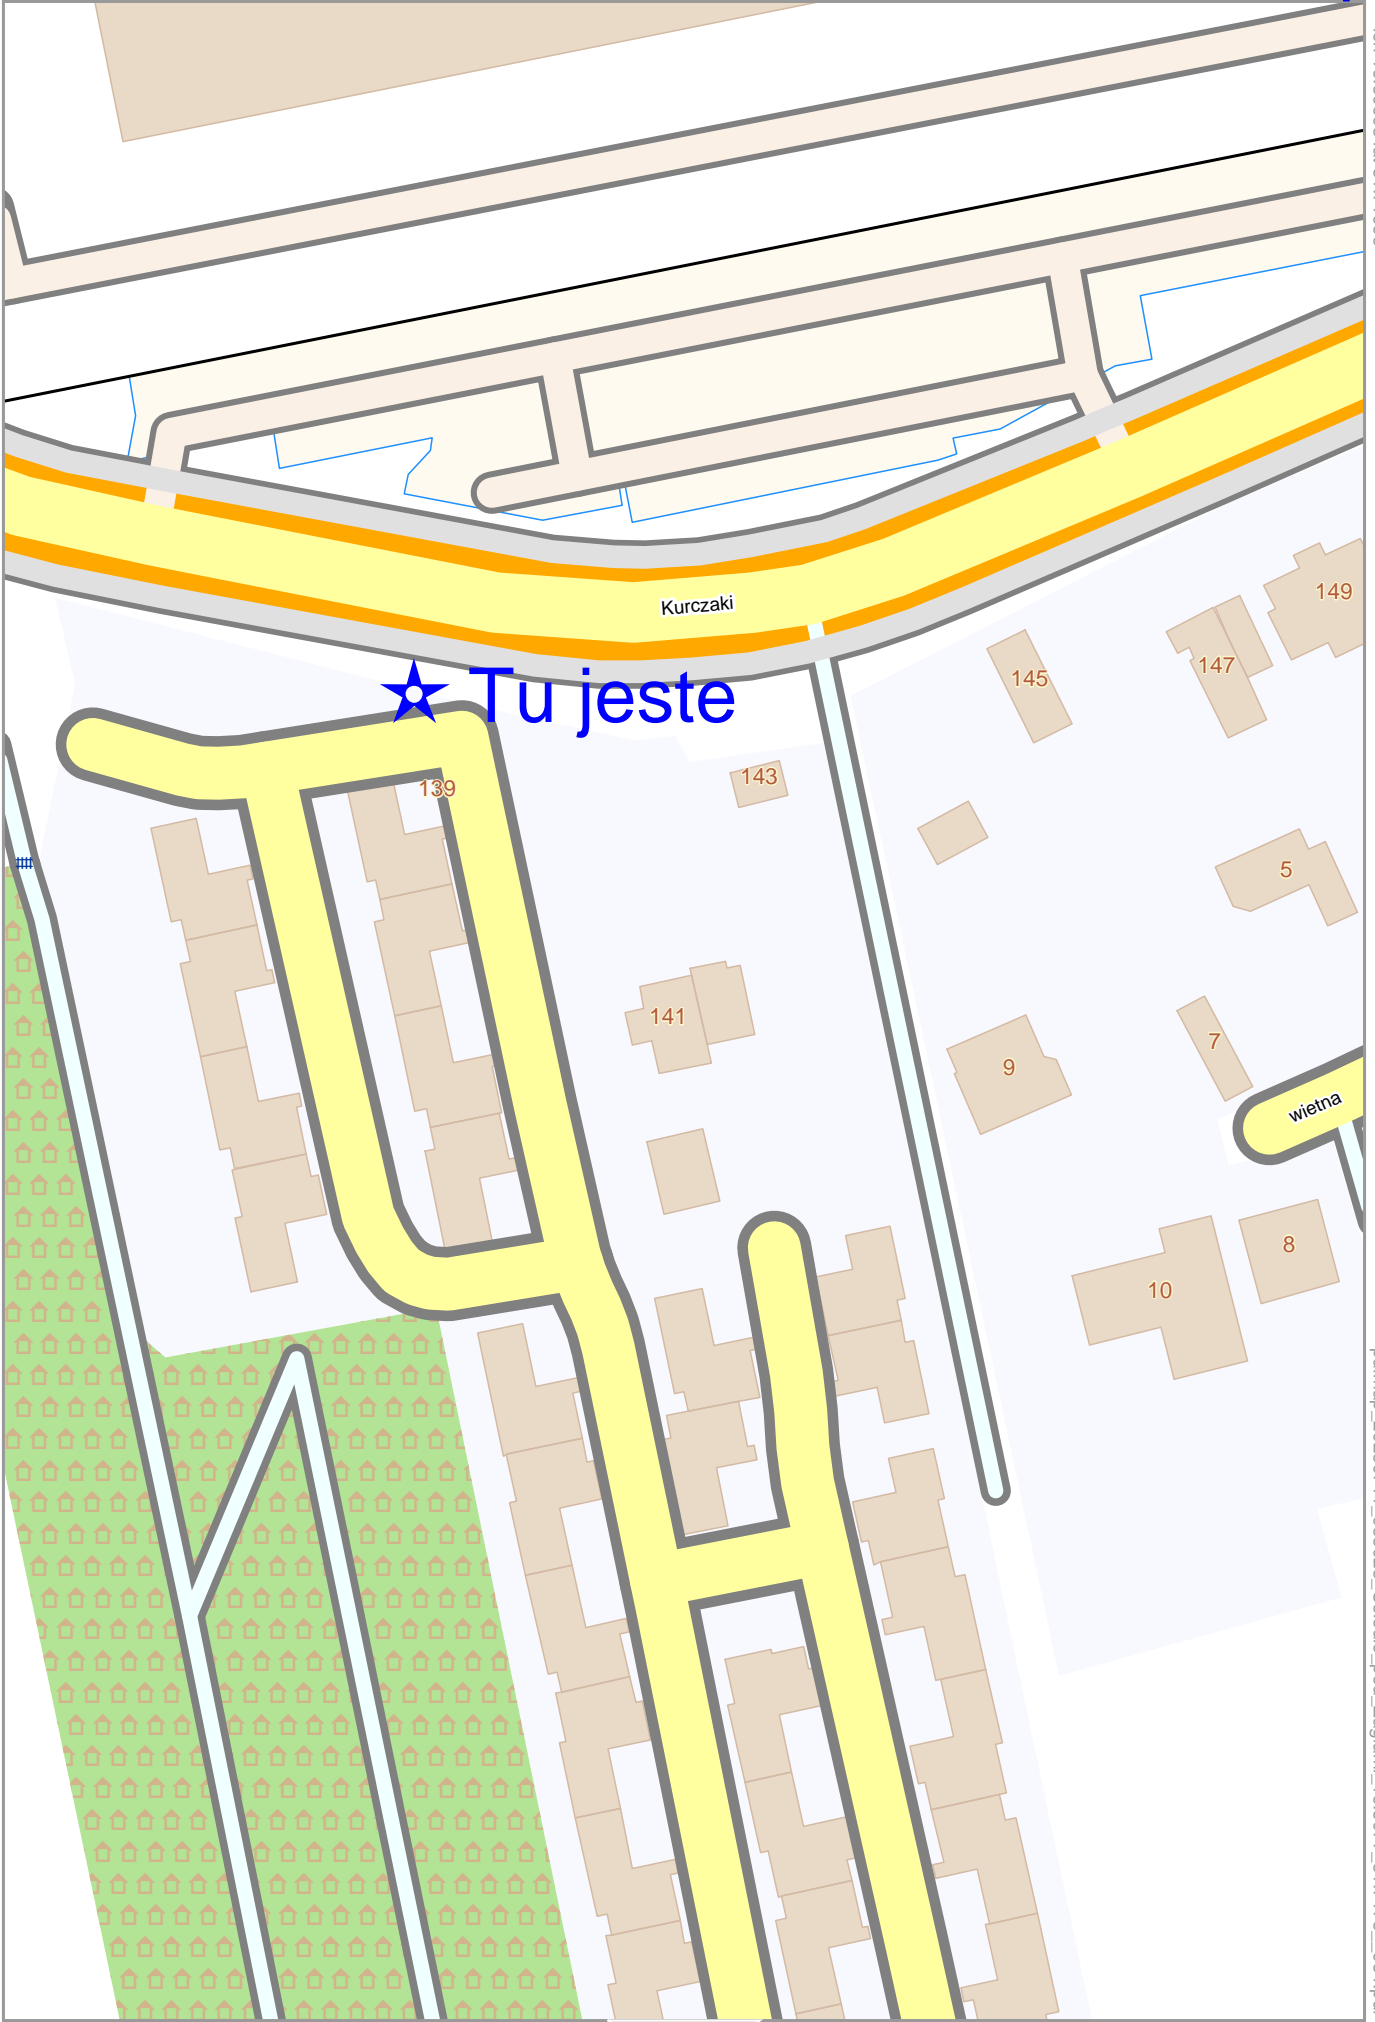

Map data © OpenStreetMap contributors

lon 19.50903 lat 51.71996

★ Tu jeste

Kurczaki

wietna

139

143

145

lon 19.50643 lat 51.71756 [nom. scale = 1 / 1000]

pdfmap, 20230711_055023_Osiedle_pod_Zaglami_19.5077_51.7175_934.pdf

0 10 m 50 m

Osiedle pod Żaglami

1

Map data © OpenStreetMap contributors

lon 19.50903 lat 51.71756

pdfmap_20230711_055023_Osiedle_pod_Żaglami_19.5077_51.7175_934.pdf