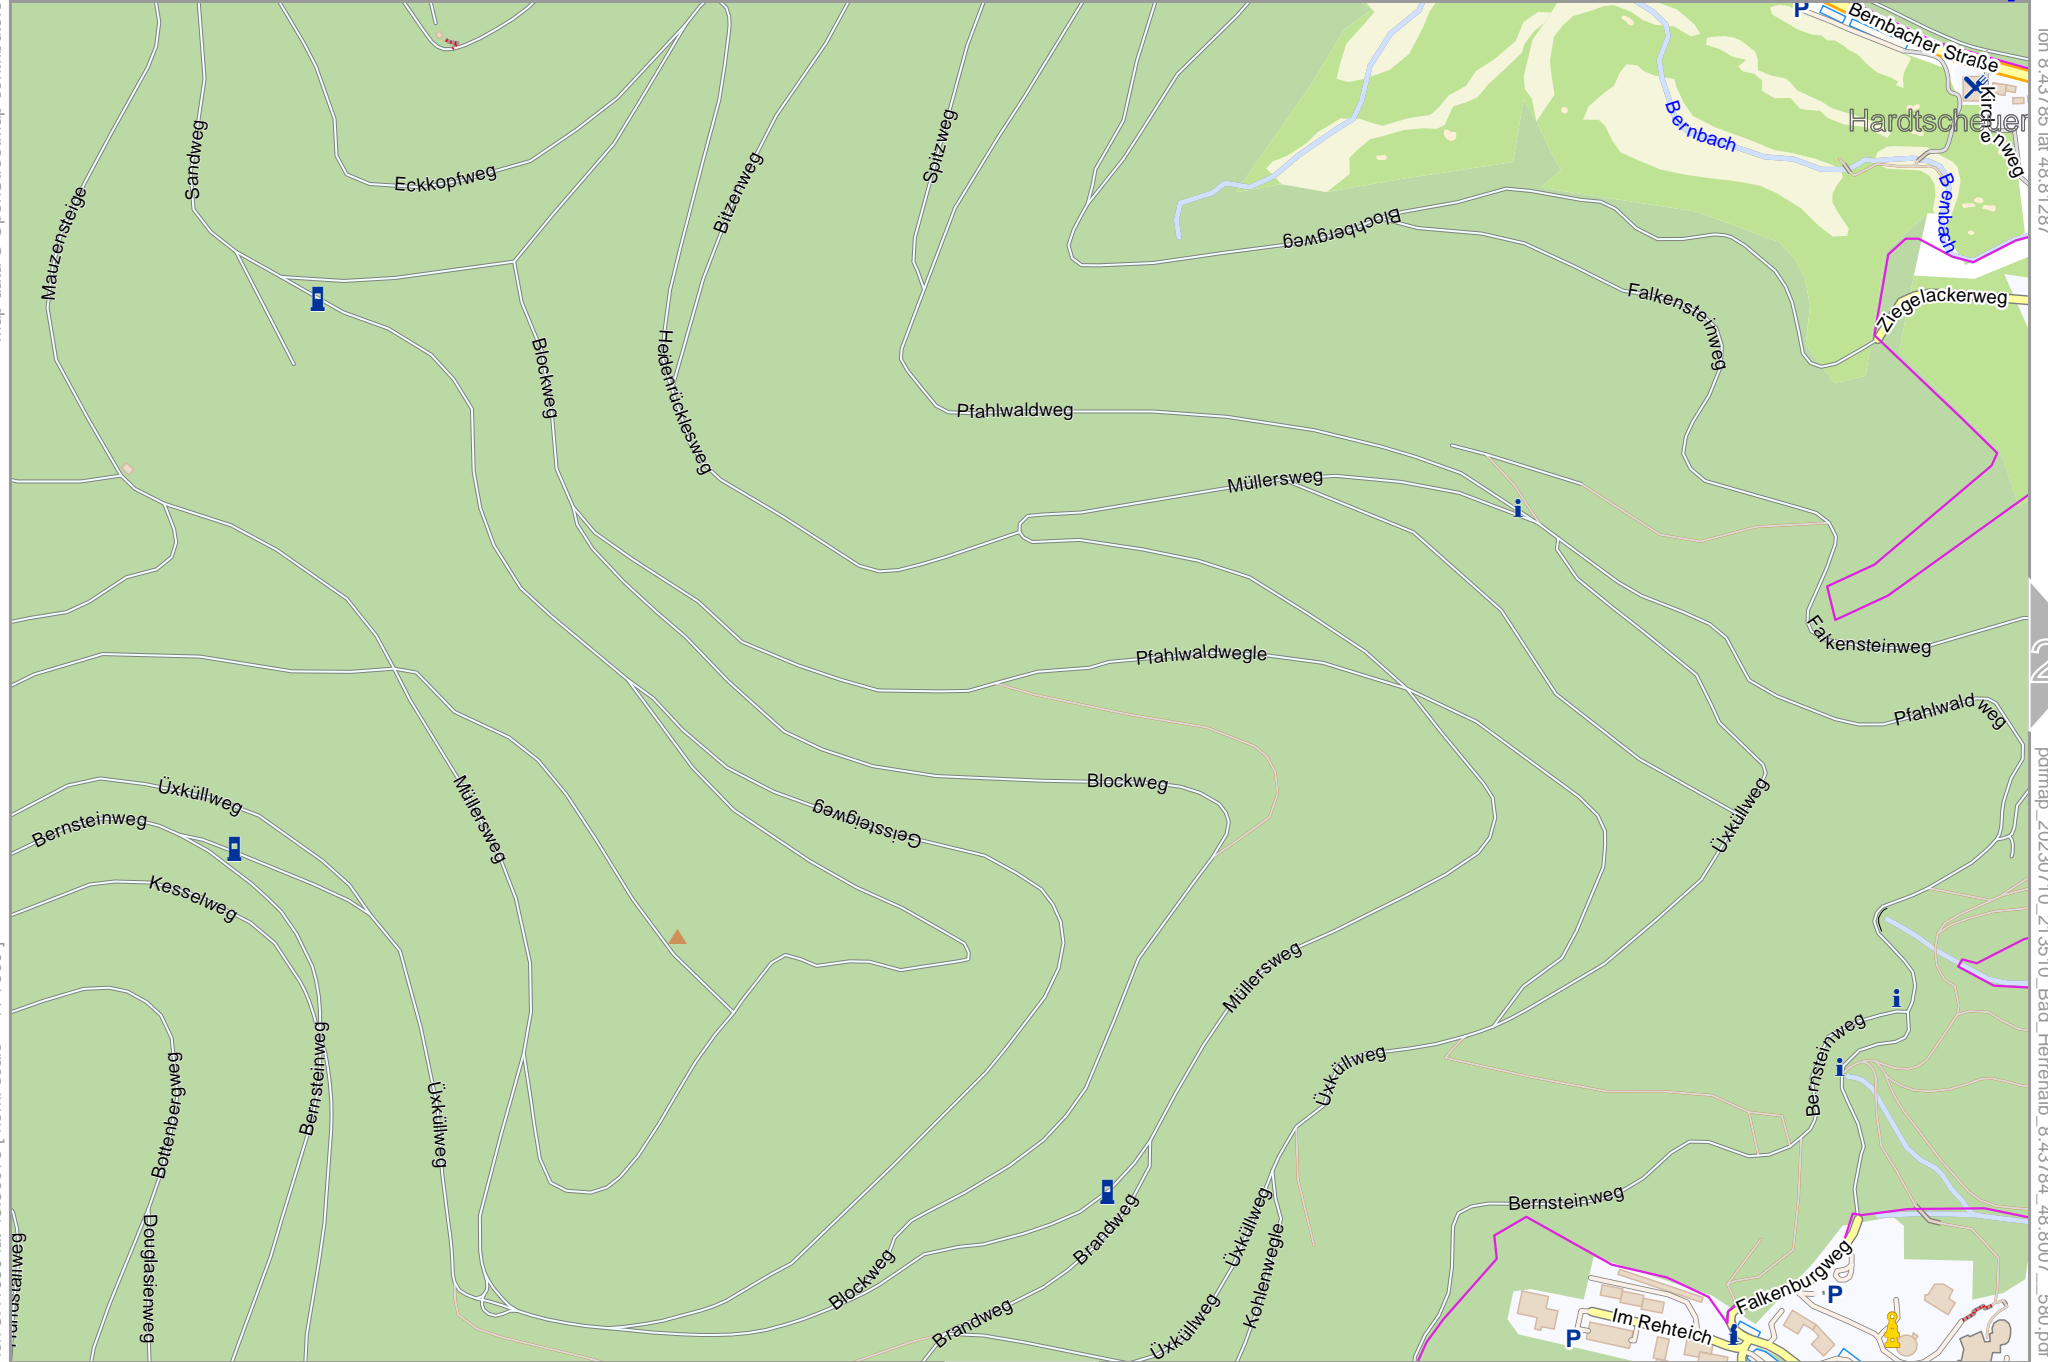

Bad Herrenalb

Map data © OpenStreetMap contributors

lon 8.41059 lat 48.80073 [nom. scale = 1 / 7500]

1

lon 8.43765 lat 48.81287

2

pdfmap_20230710_213510_Bad_Herrenalb_8.43764_48.8007_580.pdf

3

Map data © OpenStreetMap contributors

lon 8.43785 lat 48.80073 [nom. scale = 1 / 75000]

lon 8.46511 lat 48.81287

pdfmap_20230710_213510_Bad_Herrenalb_8.43784_48.8007_580.pdf

0 100 m 700 m

Bad Herrenalb

Map data © OpenStreetMap contributors

lon 8.41059 lat 48.78859 [nom. scale = 1 / 7500]

lon 8.43765 lat 48.80073

pdfmap_20230710_213510_Bad_Herrenalb_8.43764_48.8007_580.pdf

0 100 m 700 m

Map data © OpenStreetMap contributors

lon 8.43785 lat 48.78859 [nom. scale = 1 / 7500]

lon 8.46511 lat 48.80073

pdfmap_20230710_213510_Bad_Herrenalb_8.43784_48.8007_580.pdf

0 100 m 700 m