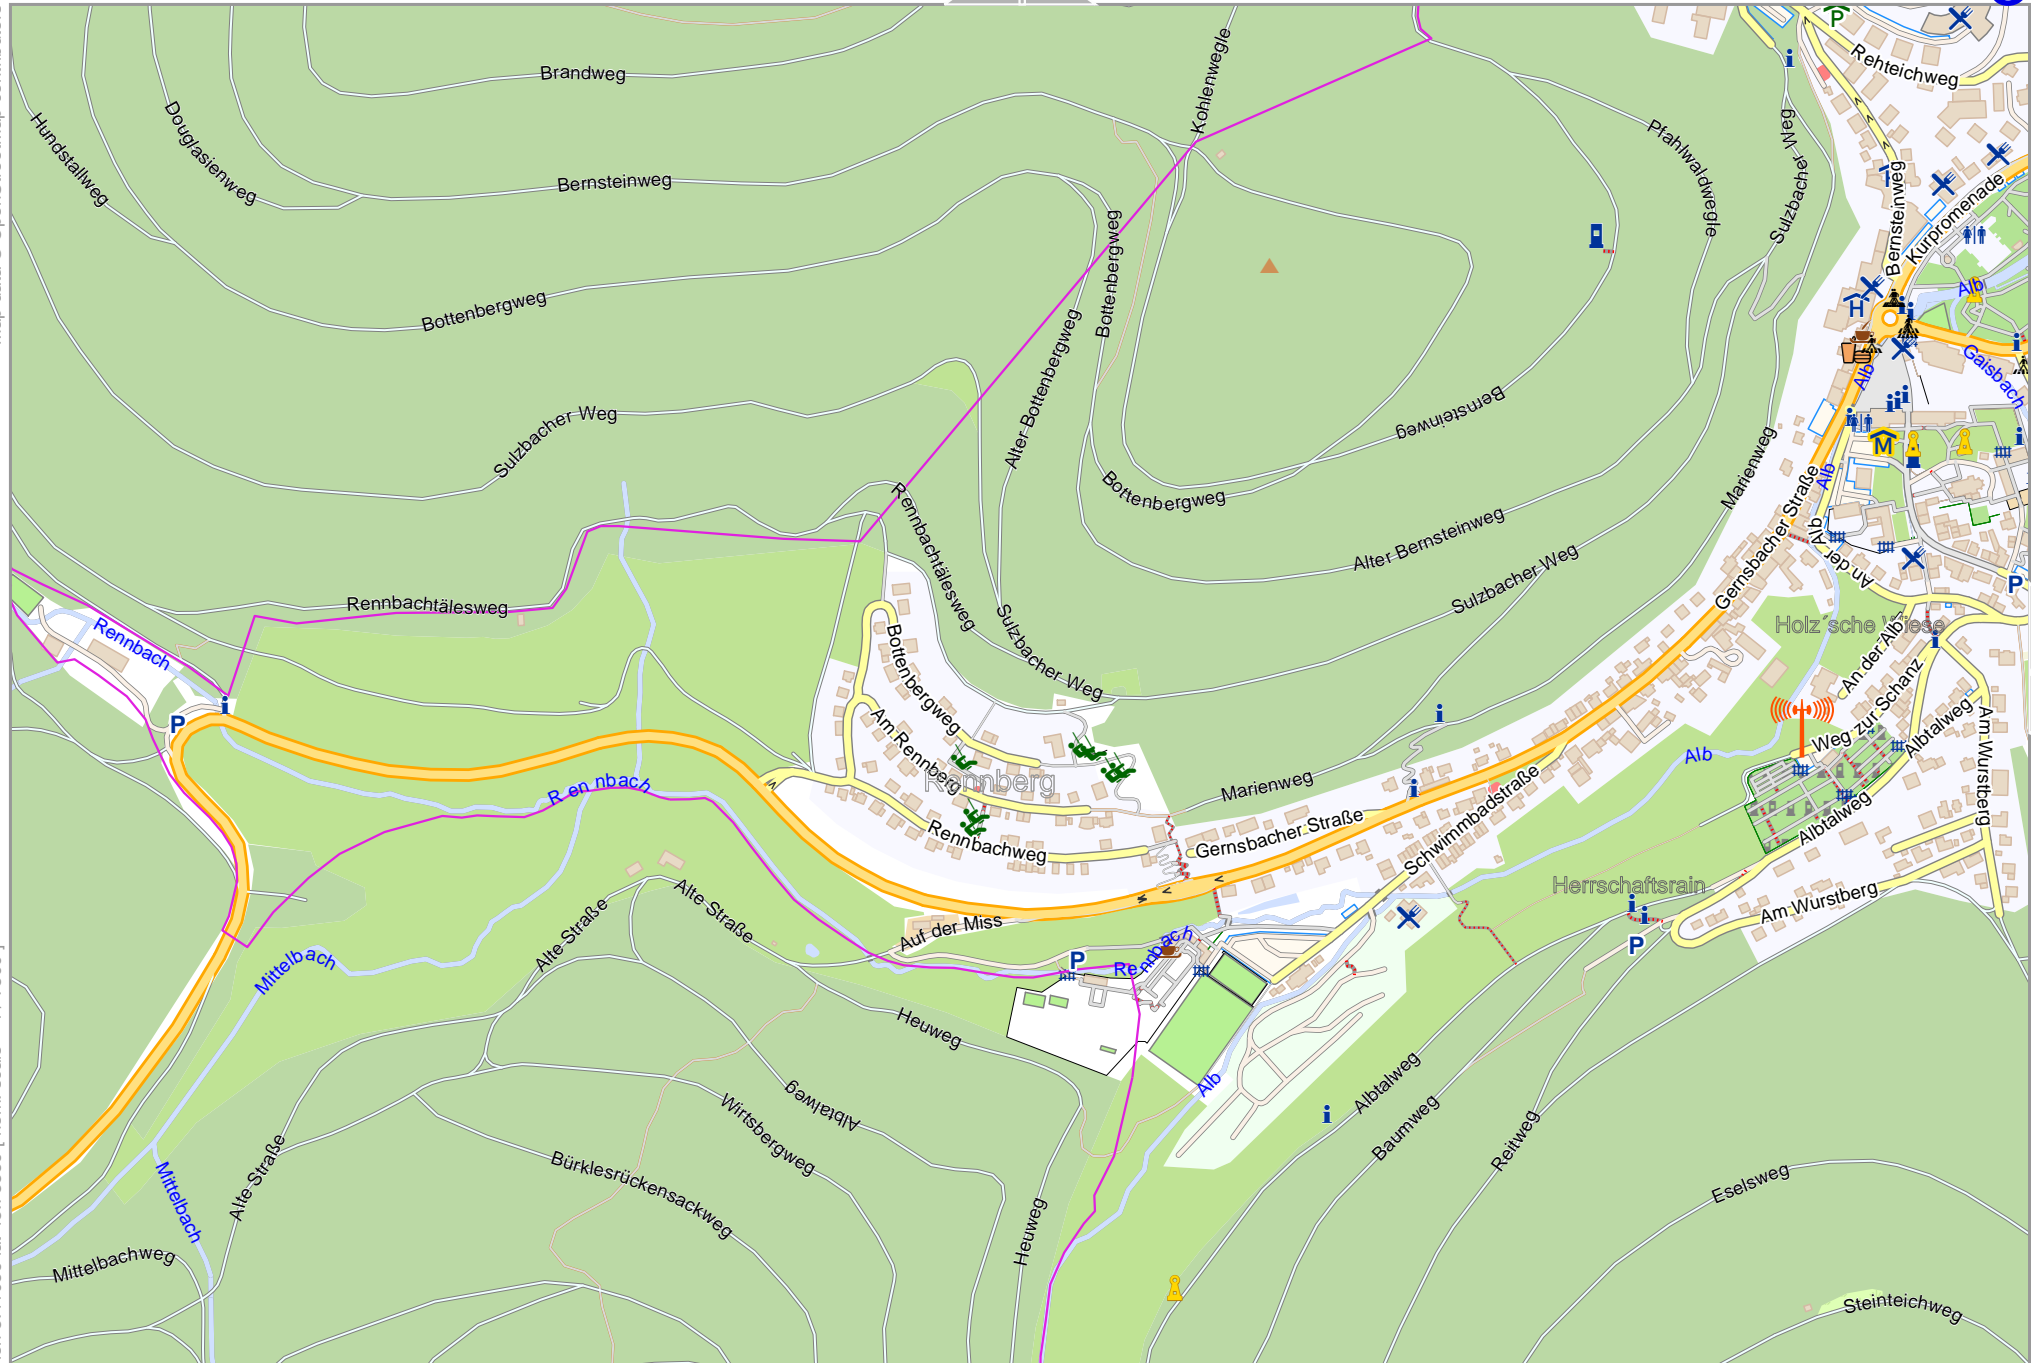

Bad Herrenalb

Map data © OpenStreetMap contributors

lon 8.41059 lat 48.80073 [nom. scale = 1 / 7500]

1

lon 8.43765 lat 48.81287

2

pdfmap_20230710_213510_Bad_Herrenalb_8.43764_48.8007_580.pdf

3

Map data © OpenStreetMap contributors

lon 8.43785 lat 48.80073 [nom. scale = 1 / 75000]

lon 8.46511 lat 48.81287

pdfmap_20230710_213510_Bad_Herrenalb_8.43784_48.8007_580.pdf

0 100 m 700 m

Bad Herrenalb

Map data © OpenStreetMap contributors

lon 8.41059 lat 48.78859 [nom. scale = 1 / 7500]

lon 8.43765 lat 48.80073

pdfmap_20230710_213510_Bad_Herrenalb_8.43764_48.8007_580.pdf

0 100 m 700 m

Map data © OpenStreetMap contributors

lon 8.43785 lat 48.78859 [nom. scale = 1 / 7500]

lon 8.46511 lat 48.80073

pdfmap_20230710_213510_Bad_Herrenalb_8.43784_48.8007_580.pdf

0 100 m 700 m