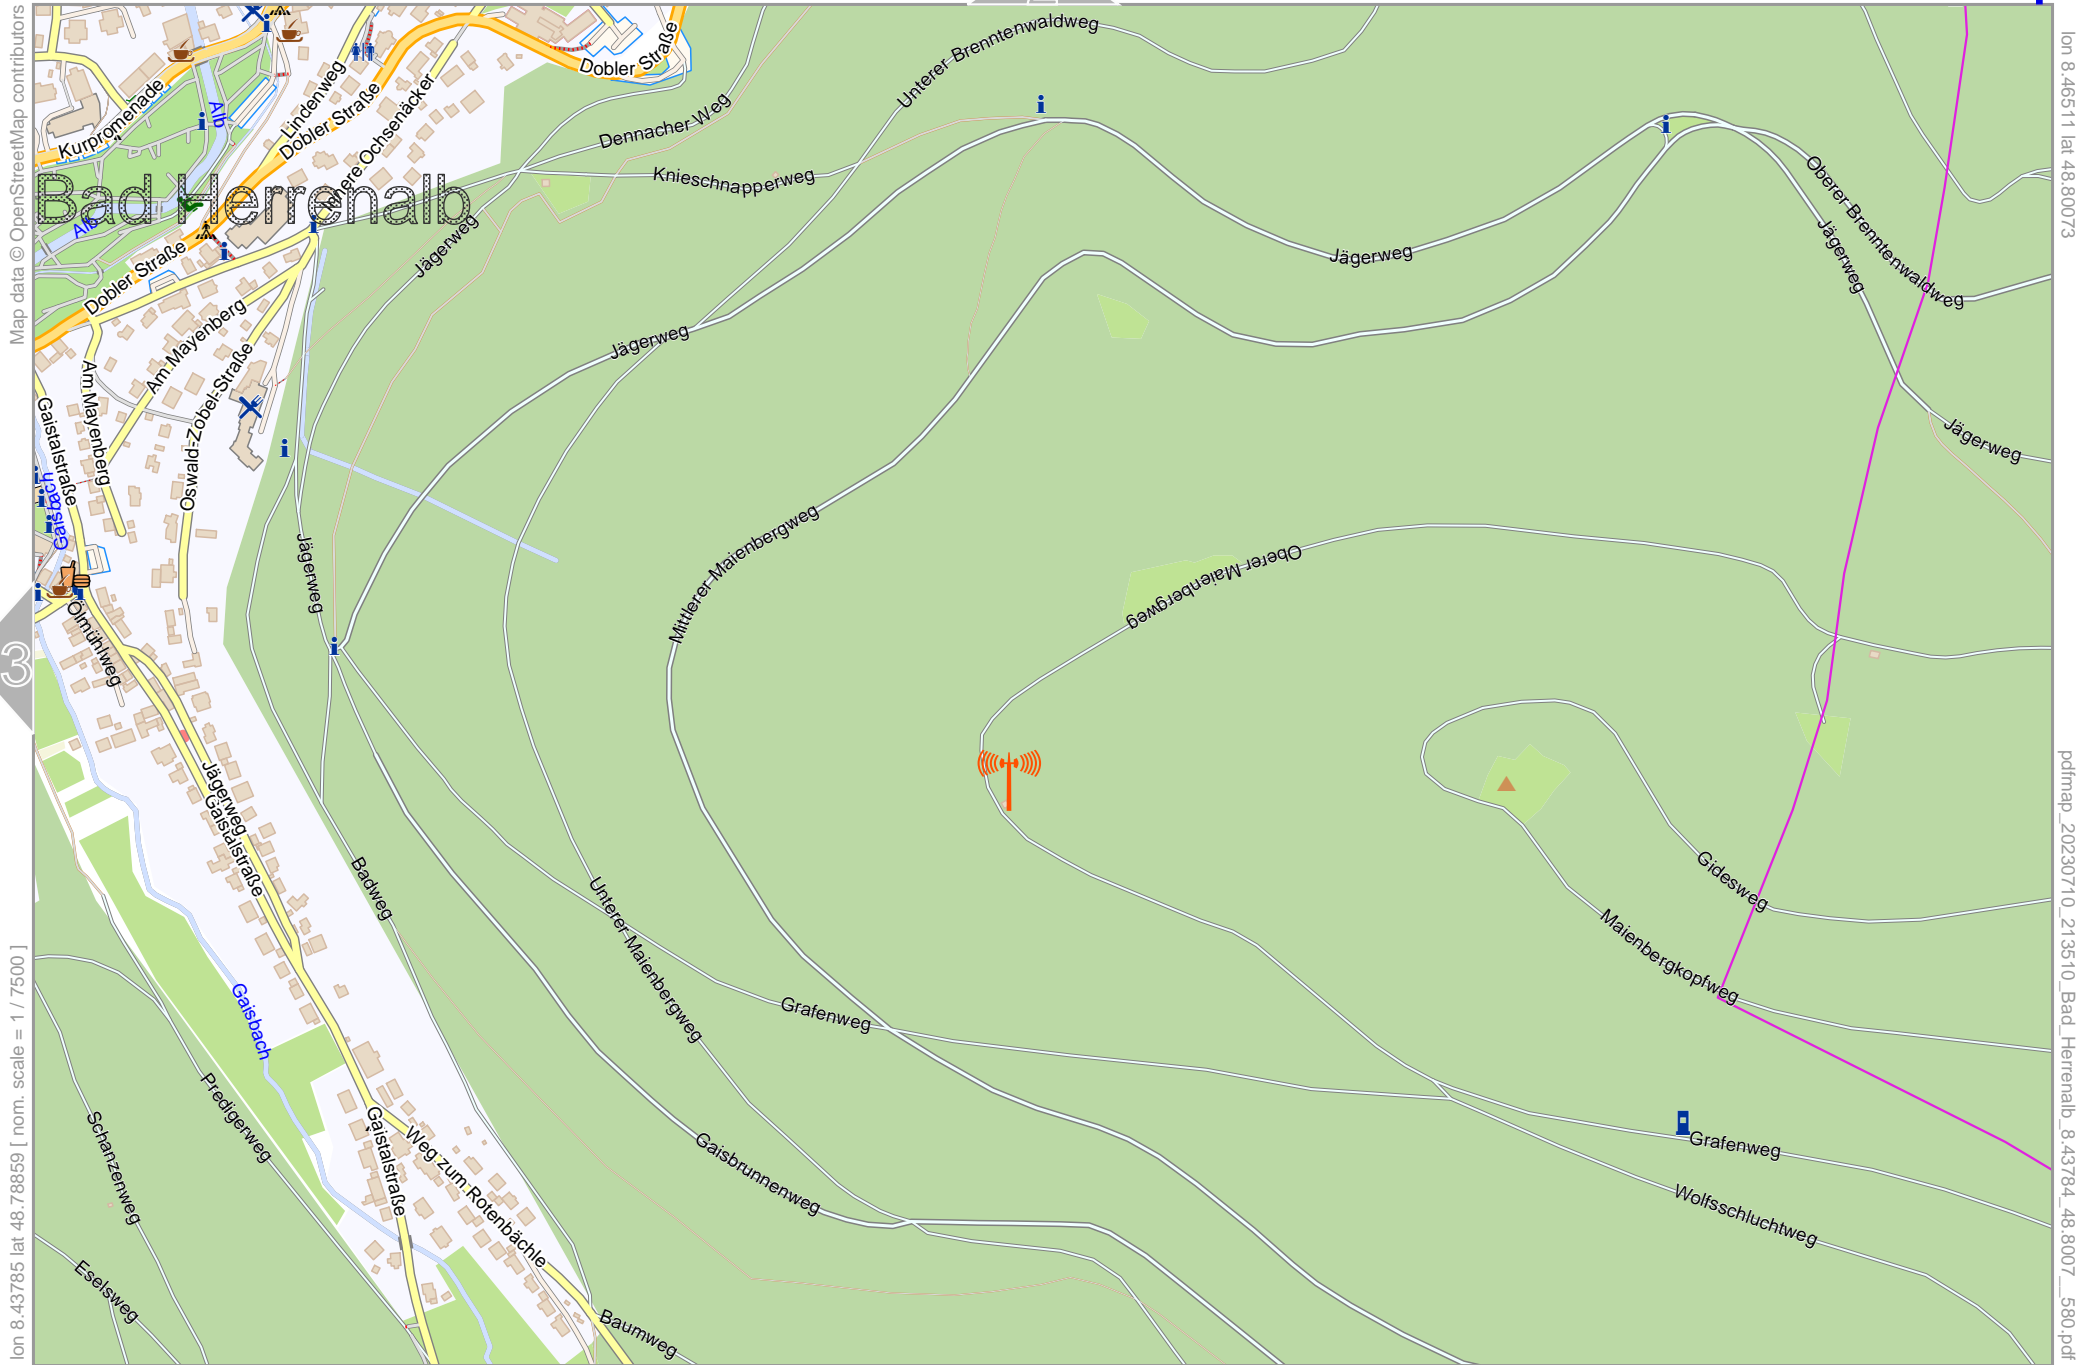

Bad Herrenalb

Map data © OpenStreetMap contributors

lon 8.41059 lat 48.80073 [nom. scale = 1 / 7500]

1

lon 8.43765 lat 48.81287

2

pdfmap_20230710_213510_Bad_Herrenalb_8.43764_48.8007_580.pdf

3

Map data © OpenStreetMap contributors

lon 8.43785 lat 48.80073 [nom. scale = 1 / 75000]

lon 8.46511 lat 48.81287

pdfmap_20230710_213510_Bad_Herrenalb_8.43784_48.8007_580.pdf

0 100 m 700 m

Bad Herrenalb

Map data © OpenStreetMap contributors

lon 8.41059 lat 48.78859 [nom. scale = 1 / 7500]

lon 8.43765 lat 48.80073

pdfmap_20230710_213510_Bad_Herrenalb_8.43764_48.8007_580.pdf

0 100 m 700 m

Map data © OpenStreetMap contributors

lon 8.43785 lat 48.78859 [nom. scale = 1 / 7500]

lon 8.46511 lat 48.80073

pdfmap_20230710_213510_Bad_Herrenalb_8.43784_48.8007_580.pdf

0 100 m 700 m