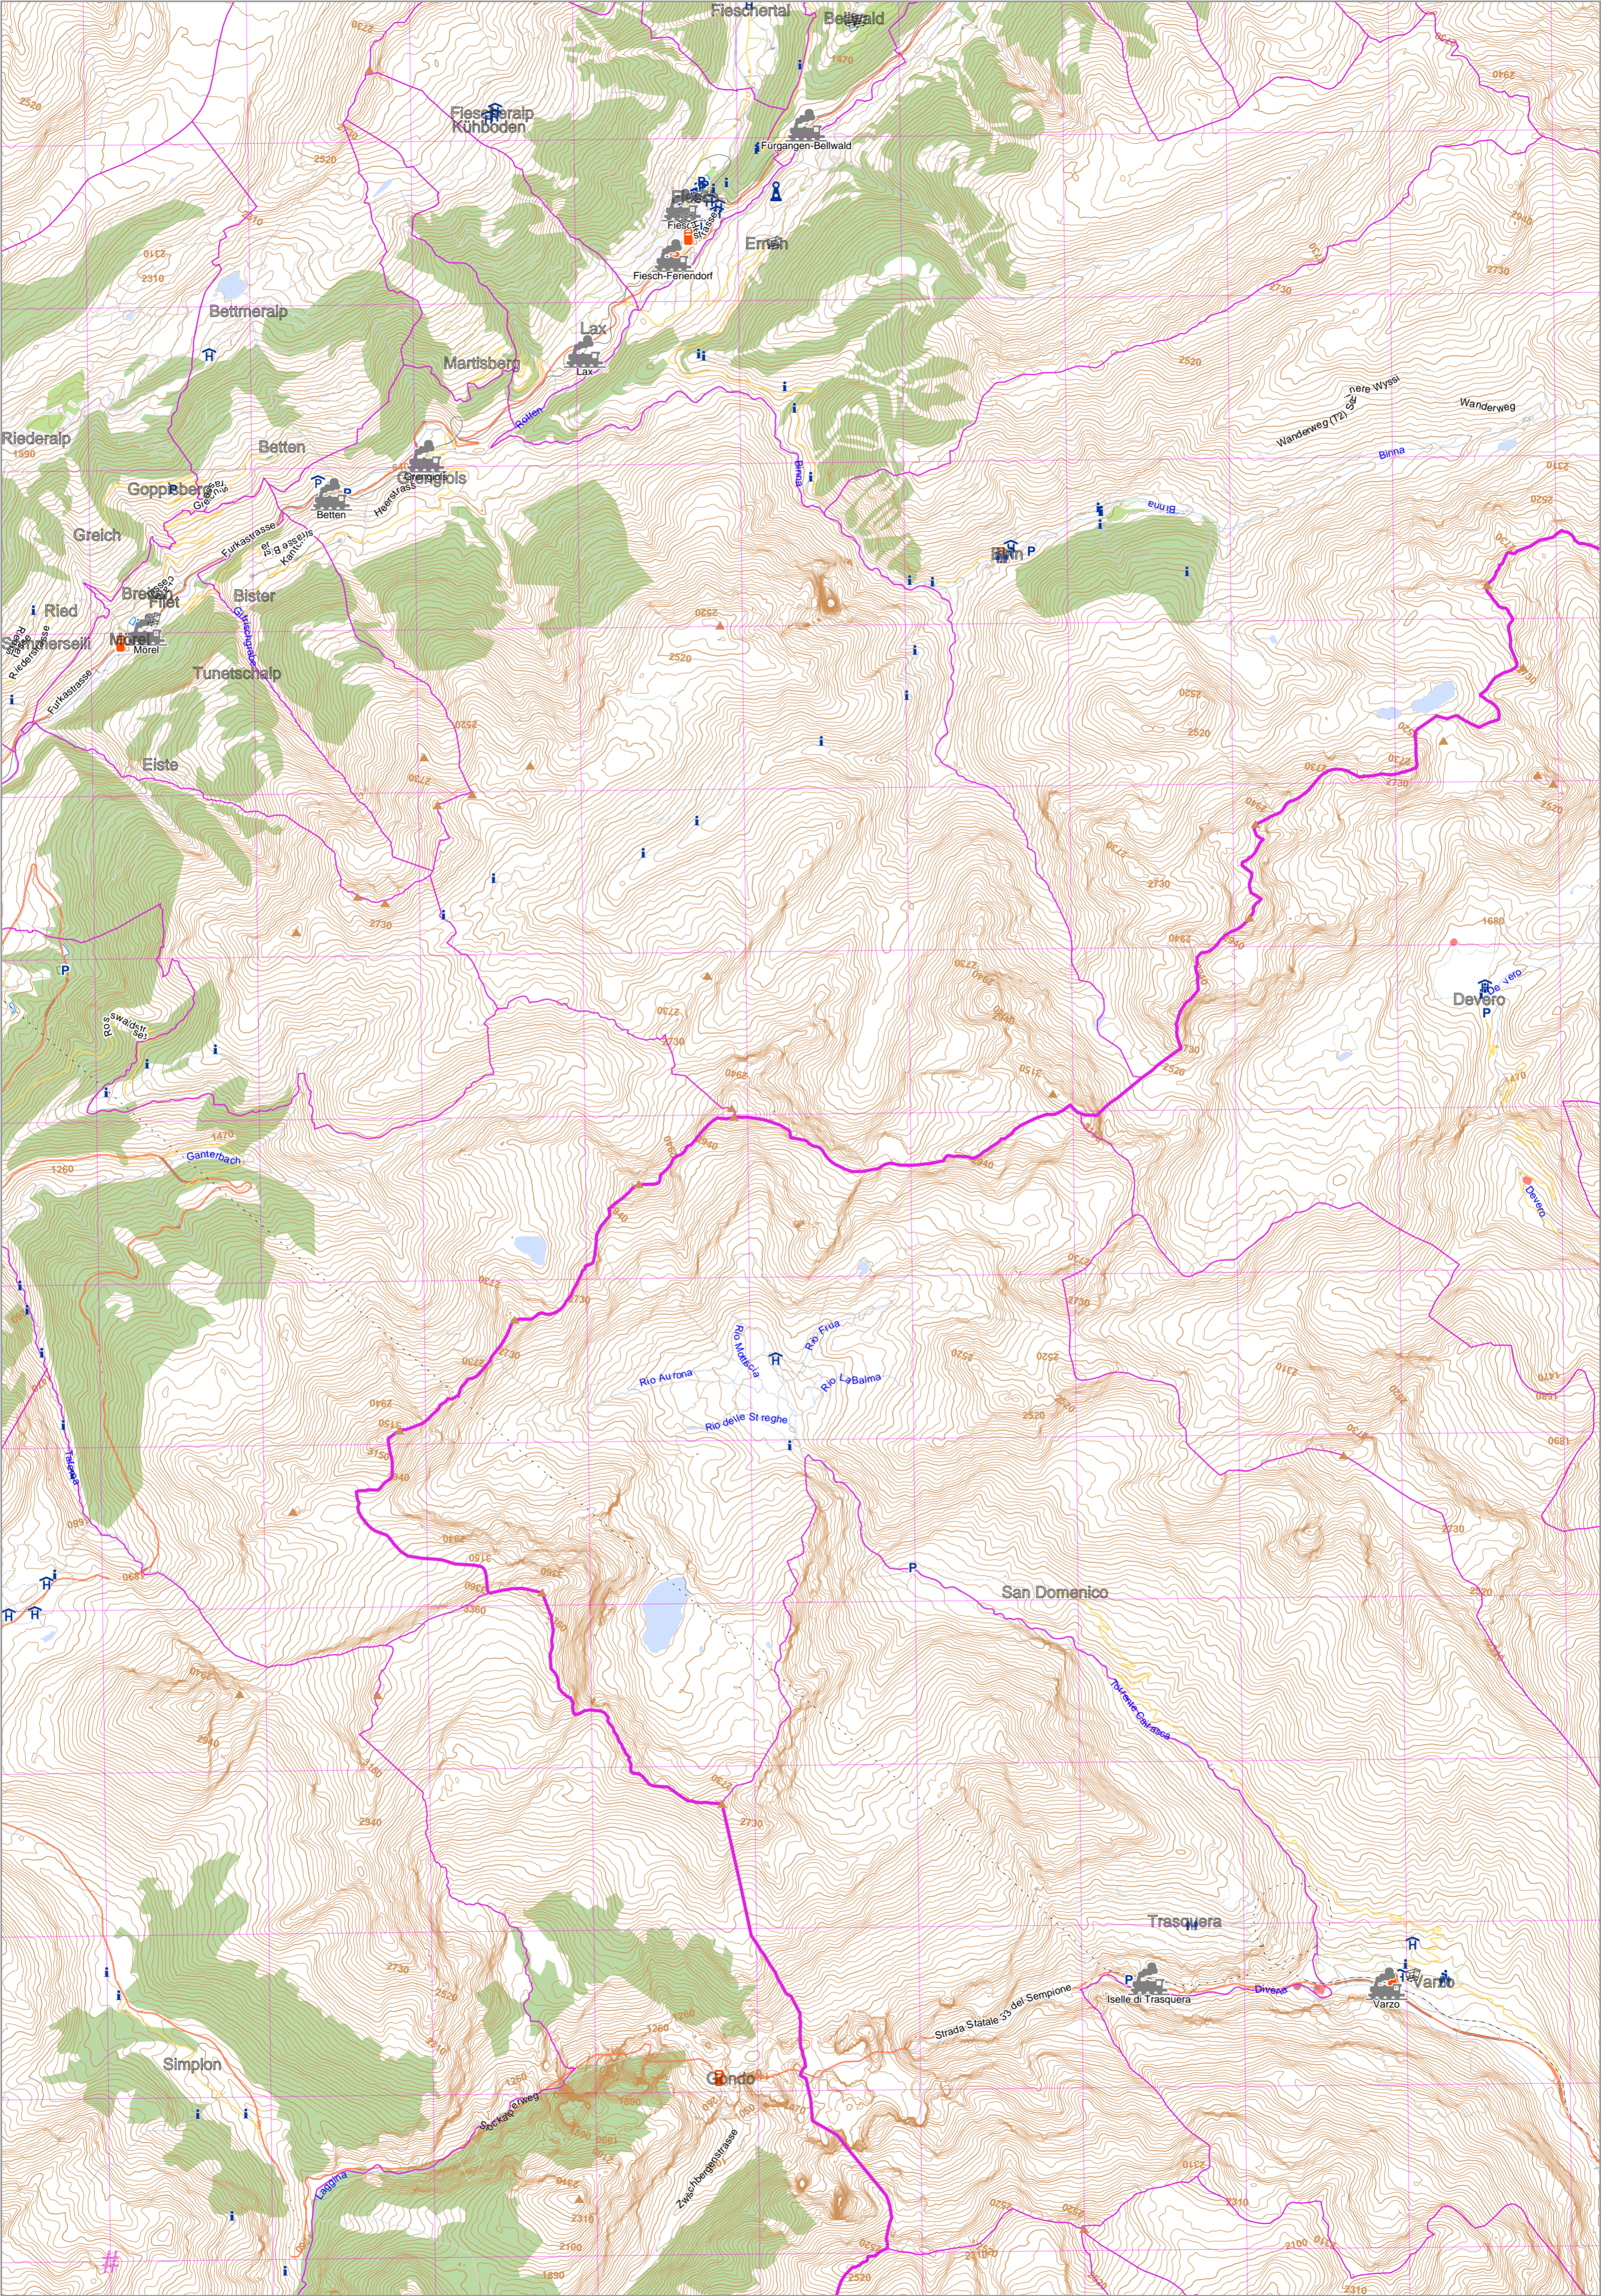

Map data © OpenStreetMap contributors

lon 8.27901 lat 46.42546

lon 8.02385 lat 46.17177 (norm. scale = 1 / 50000)

pdfmap 2023/03/30 17:20:05 5:75000 8:15:143 46:28:06 519.pdf