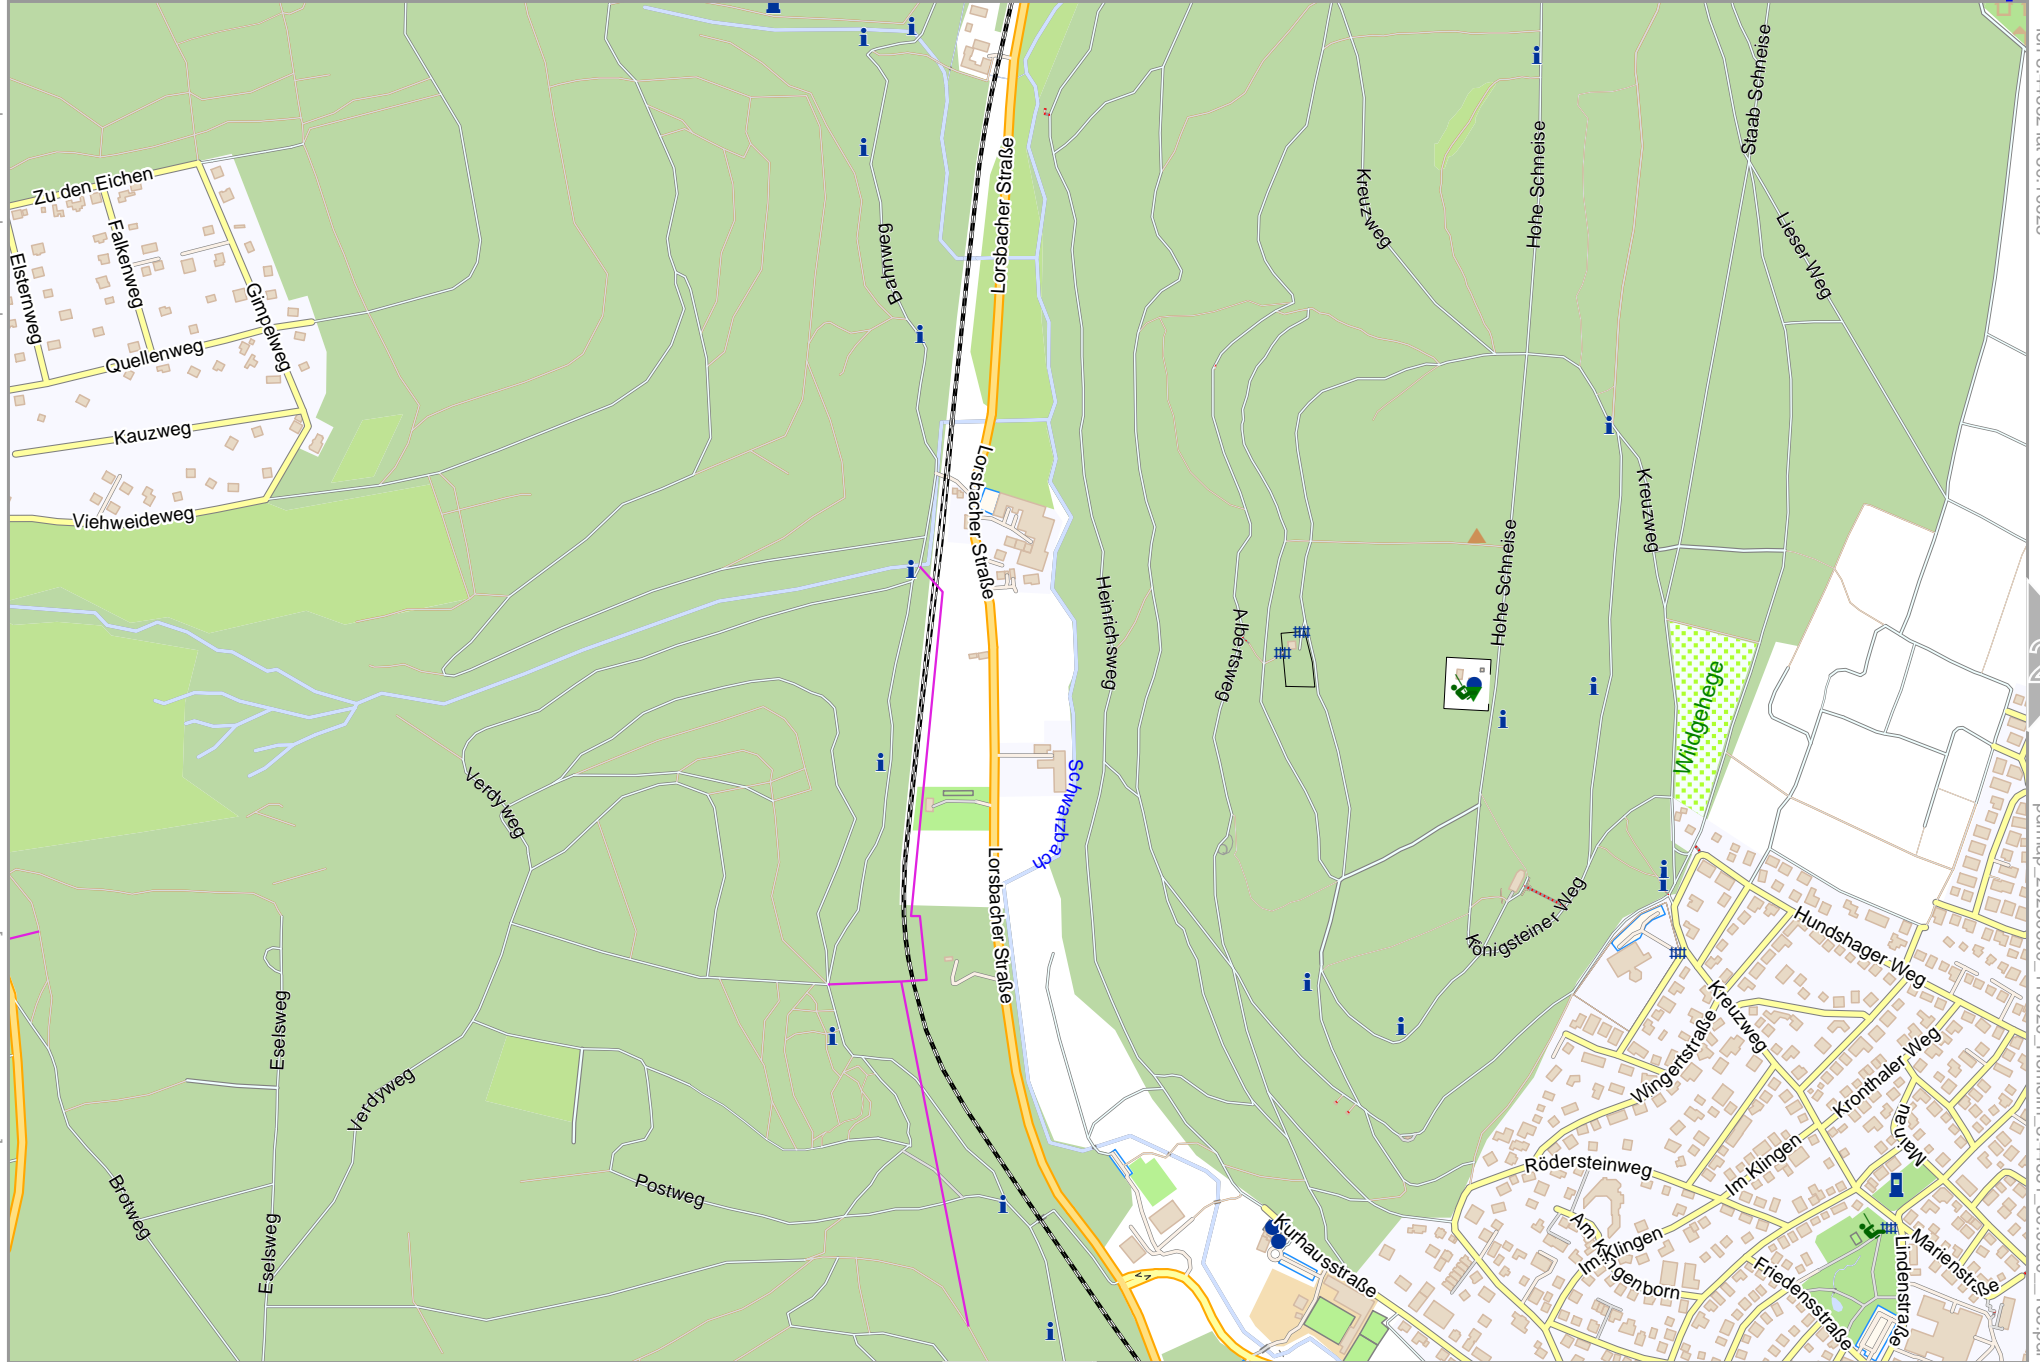

# Hofheim

Map data © OpenStreetMap contributors

[lon 8.40951 lat 50.09007 | nom. scale = 1 / 10000 ]

3

1

lon 8.44682 lat 50.10625

2

pdfmap\_20230630\_110920\_Hofheim\_8.44681\_50.0900\_165.pdf

Map data © OpenStreetMap contributors

lon 8.44682 lat 50.09007 [ norm. scale = 1 / 10000 ]

lon 8.48413 lat 50.10625

pdfmap\_20230630\_110920\_Hofheim\_8.44681\_50.0900\_165.pdf

# Hofheim

Map data © OpenStreetMap contributors

lon 8.40951 lat 50.07389 [ nom. scale = 1 / 10000 ]

lon 8.44682 lat 50.09007

pdfmap\_20230630\_110920\_Hofheim\_8.44681\_50.0900\_165.pdf

# Hofheim

Map data © OpenStreetMap contributors

lon 8.44682 lat 50.07389 [ nom. scale = 1 / 10000 ]

lon 8.48413 lat 50.09007

pdfmap\_20230630\_110920\_Hofheim\_8.44681\_50.0900\_165.pdf