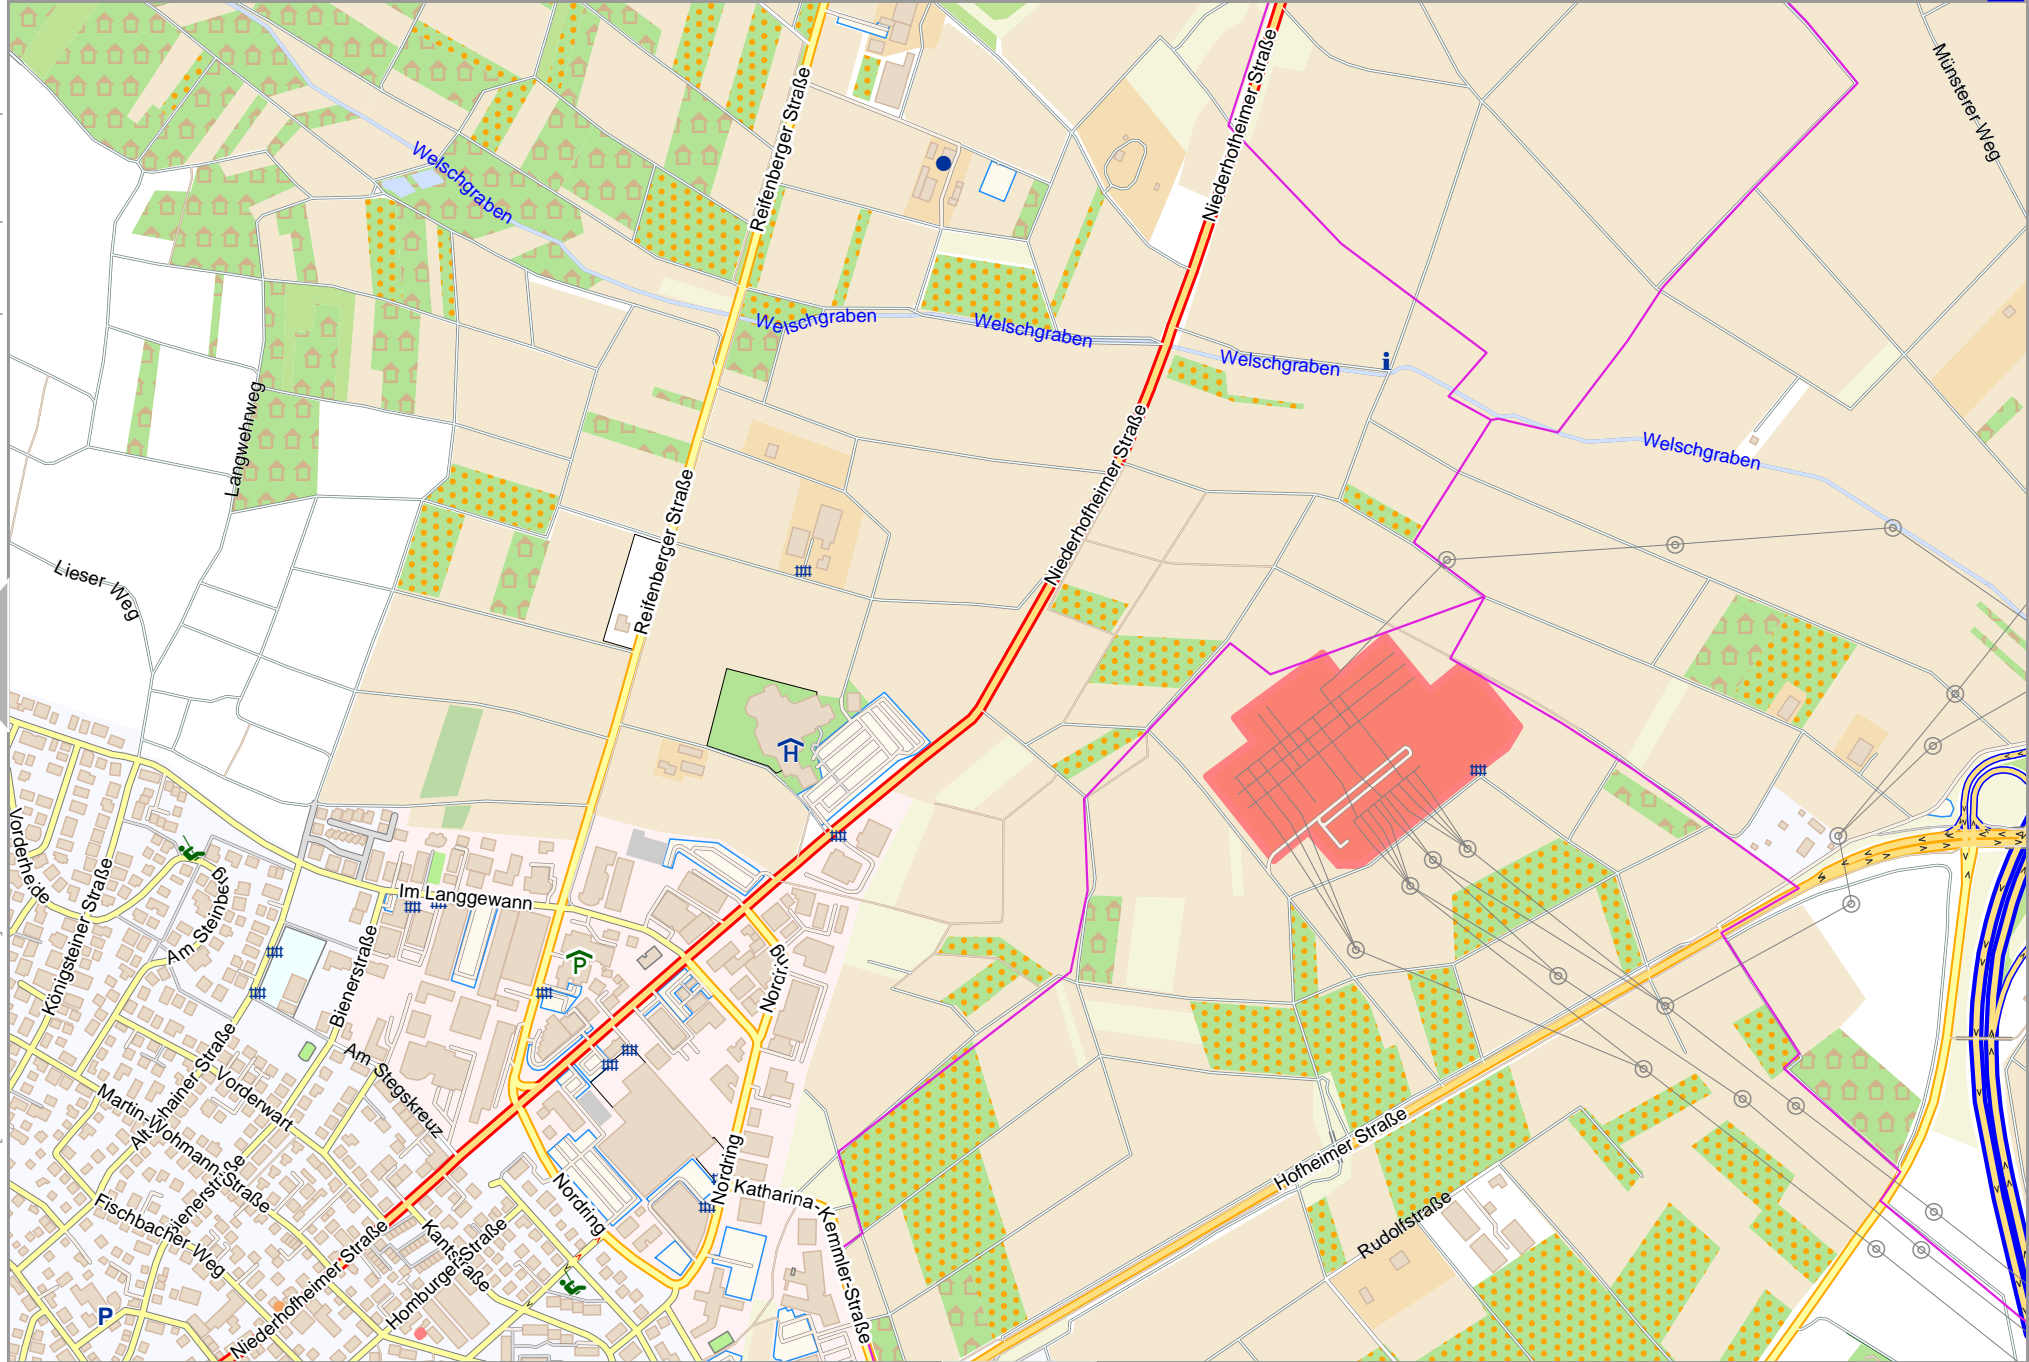

# Hofheim

Map data © OpenStreetMap contributors

[lon 8.40951 lat 50.09007 | nom. scale = 1 / 10000 ]

3

1

lon 8.44682 lat 50.10625

2

pdfmap\_20230630\_110920\_Hofheim\_8.44681\_50.0900\_165.pdf

Map data © OpenStreetMap contributors

lon 8.44682 lat 50.09007 [ norm. scale = 1 / 10000 ]

lon 8.48413 lat 50.10625

pdfmap\_20230630\_110920\_Hofheim\_8.44681\_50.0900\_165.pdf

# Hofheim

Map data © OpenStreetMap contributors

lon 8.40951 lat 50.07389 [ nom. scale = 1 / 10000 ]

lon 8.44682 lat 50.09007

pdfmap\_20230630\_110920\_Hofheim\_8.44681\_50.0900\_165.pdf

# Hofheim

Map data © OpenStreetMap contributors

lon 8.44682 lat 50.07389 [ nom. scale = 1 / 10000 ]

lon 8.48413 lat 50.09007

pdfmap\_20230630\_110920\_Hofheim\_8.44681\_50.0900\_165.pdf