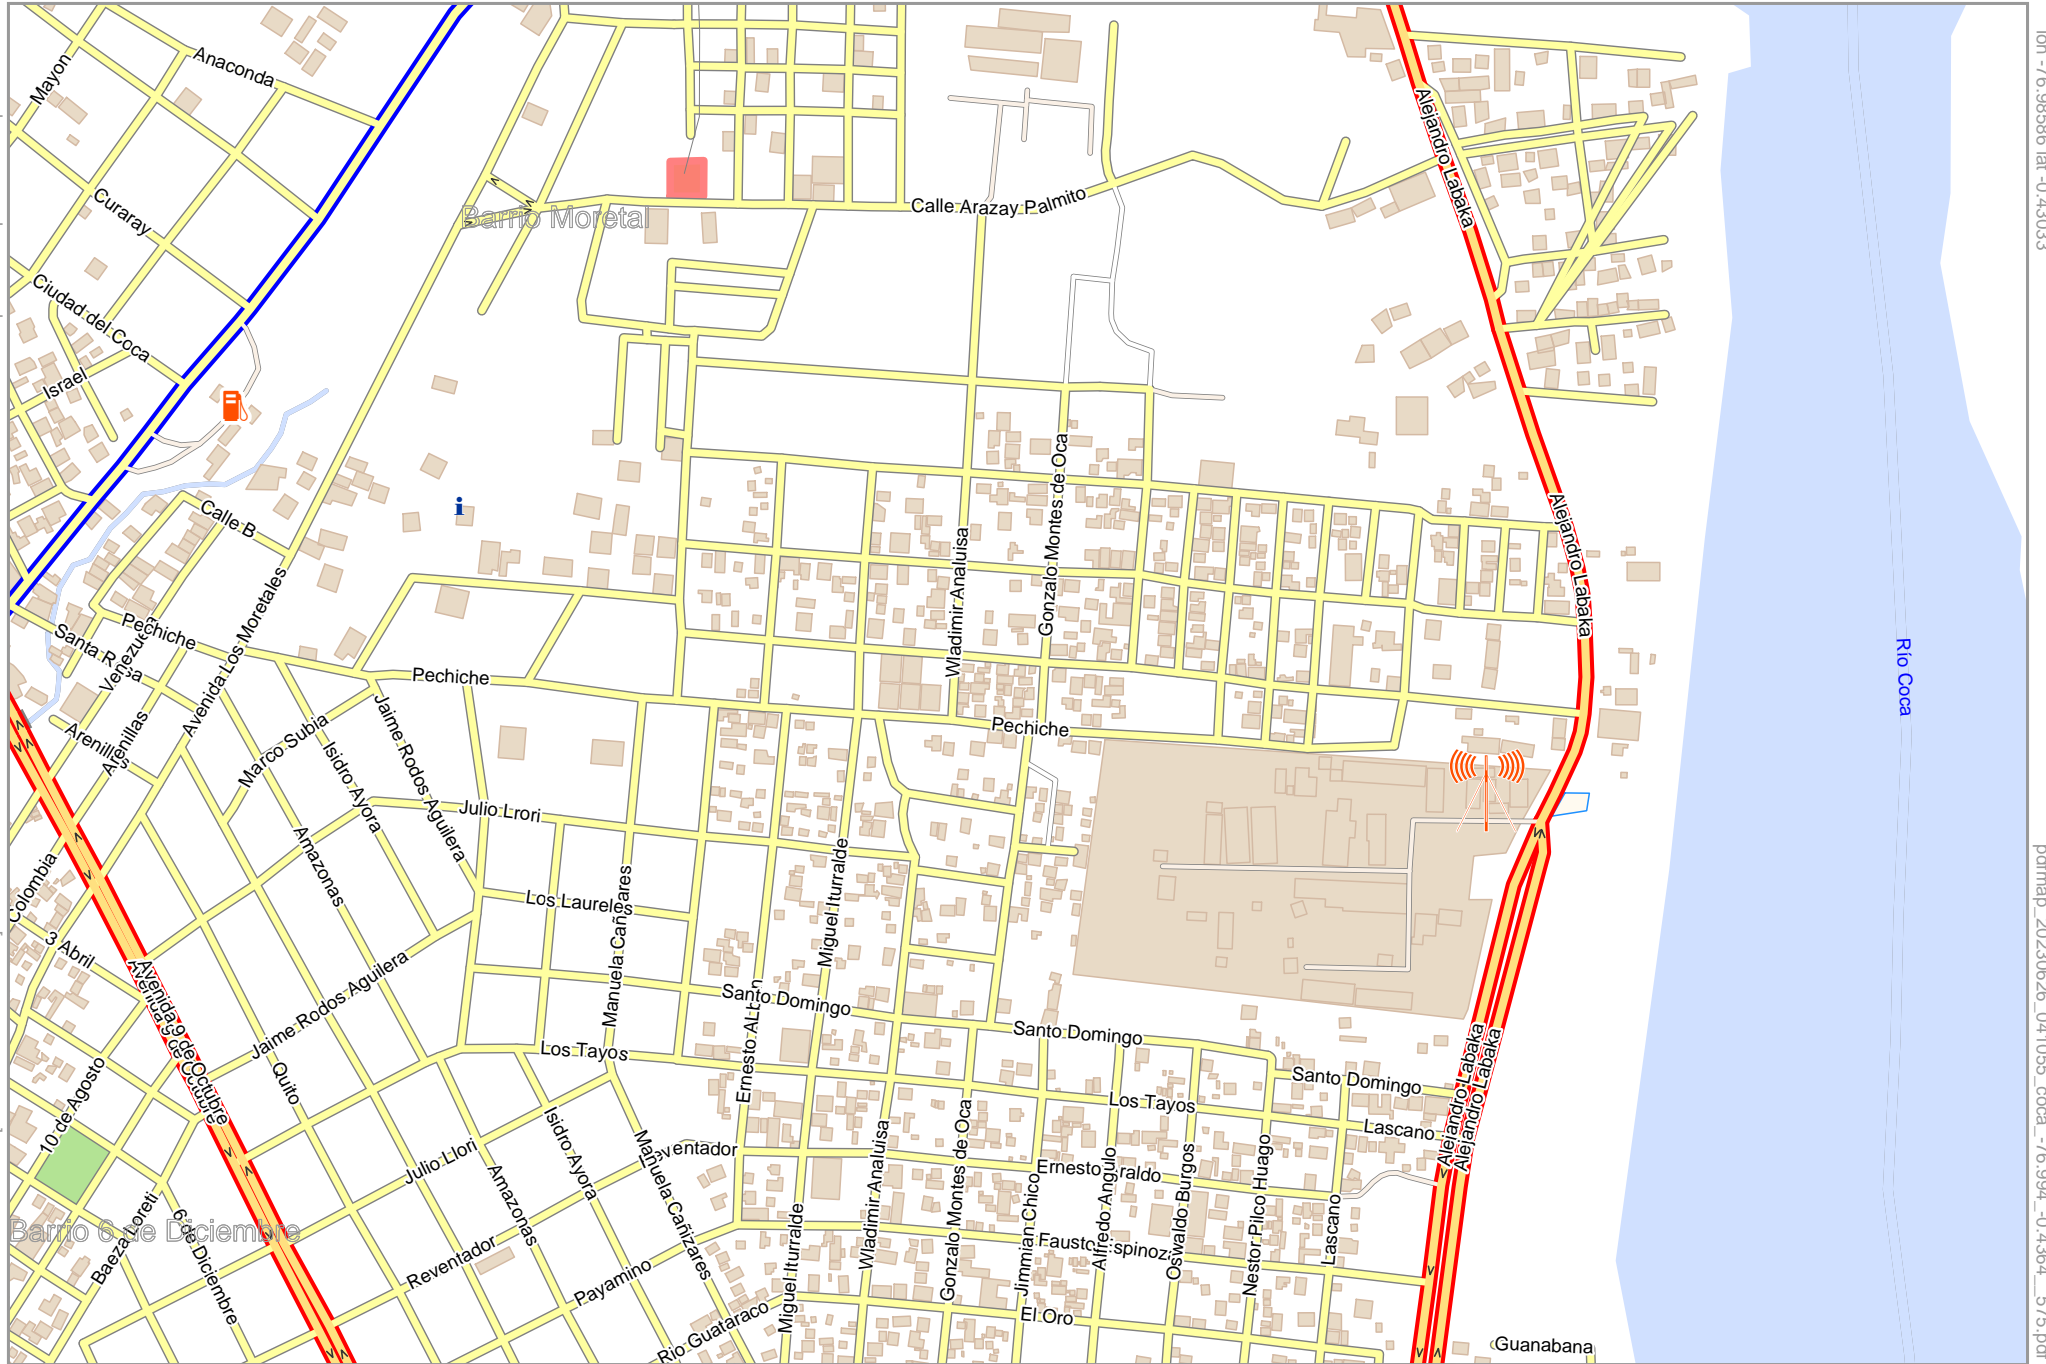

Map data © OpenStreetMap contributors

lon -77.00385 lat -0.44254 [nom. scale = 1 / 7500]

0 100 m 700 m