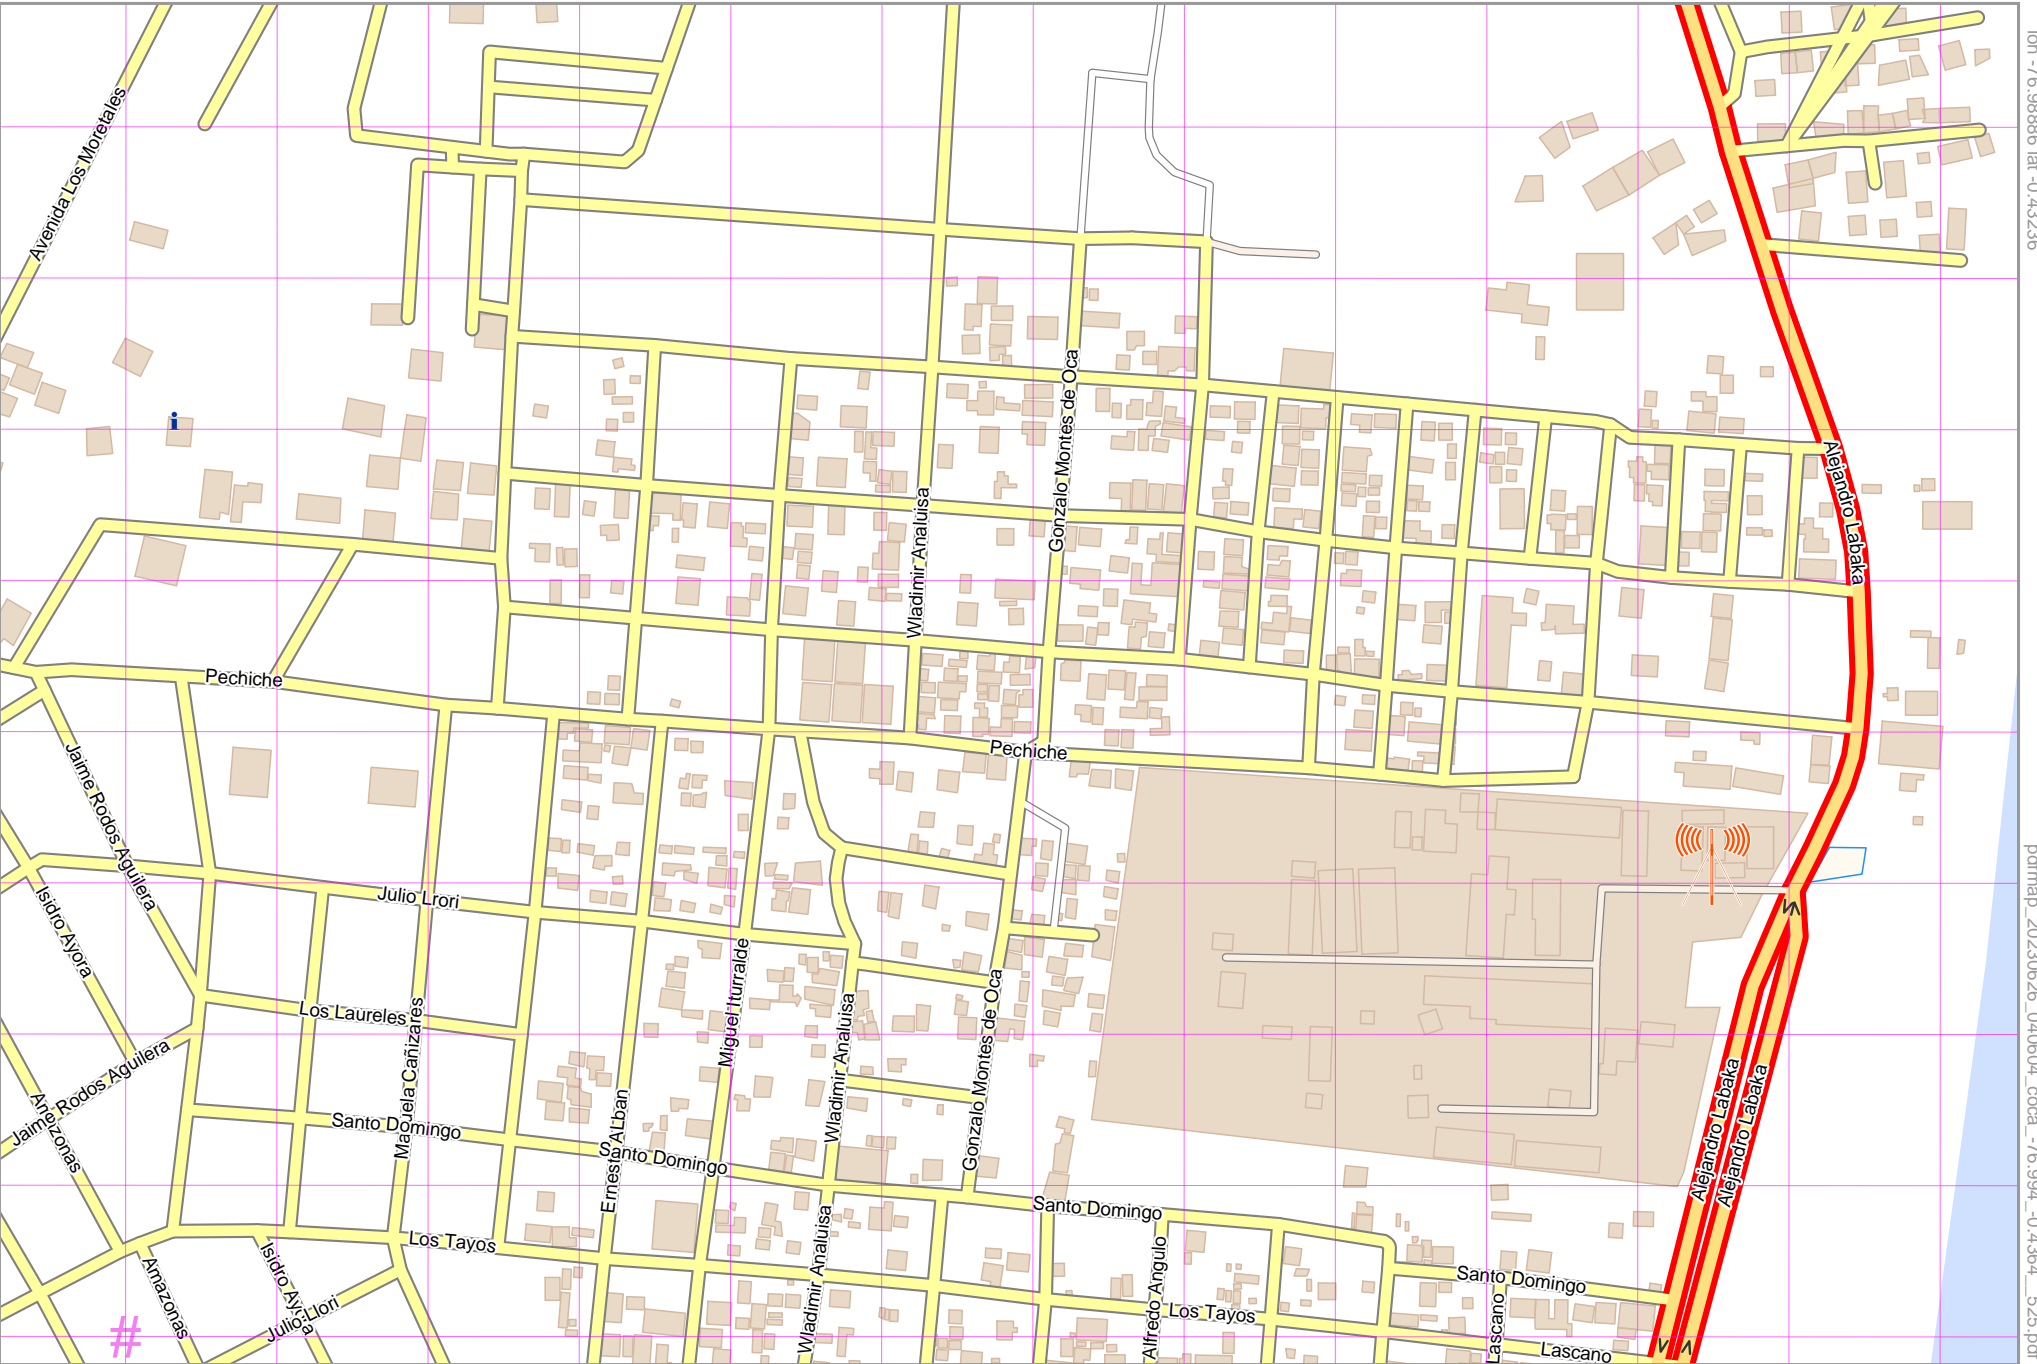

Map data © OpenStreetMap contributors

lon -77.00085 lat -0.44050 [nom. scale = 1 / 5000]

UTM: 18 M easting 277.40 km northing 9951.30 km

UTM-Grid-width = 100m