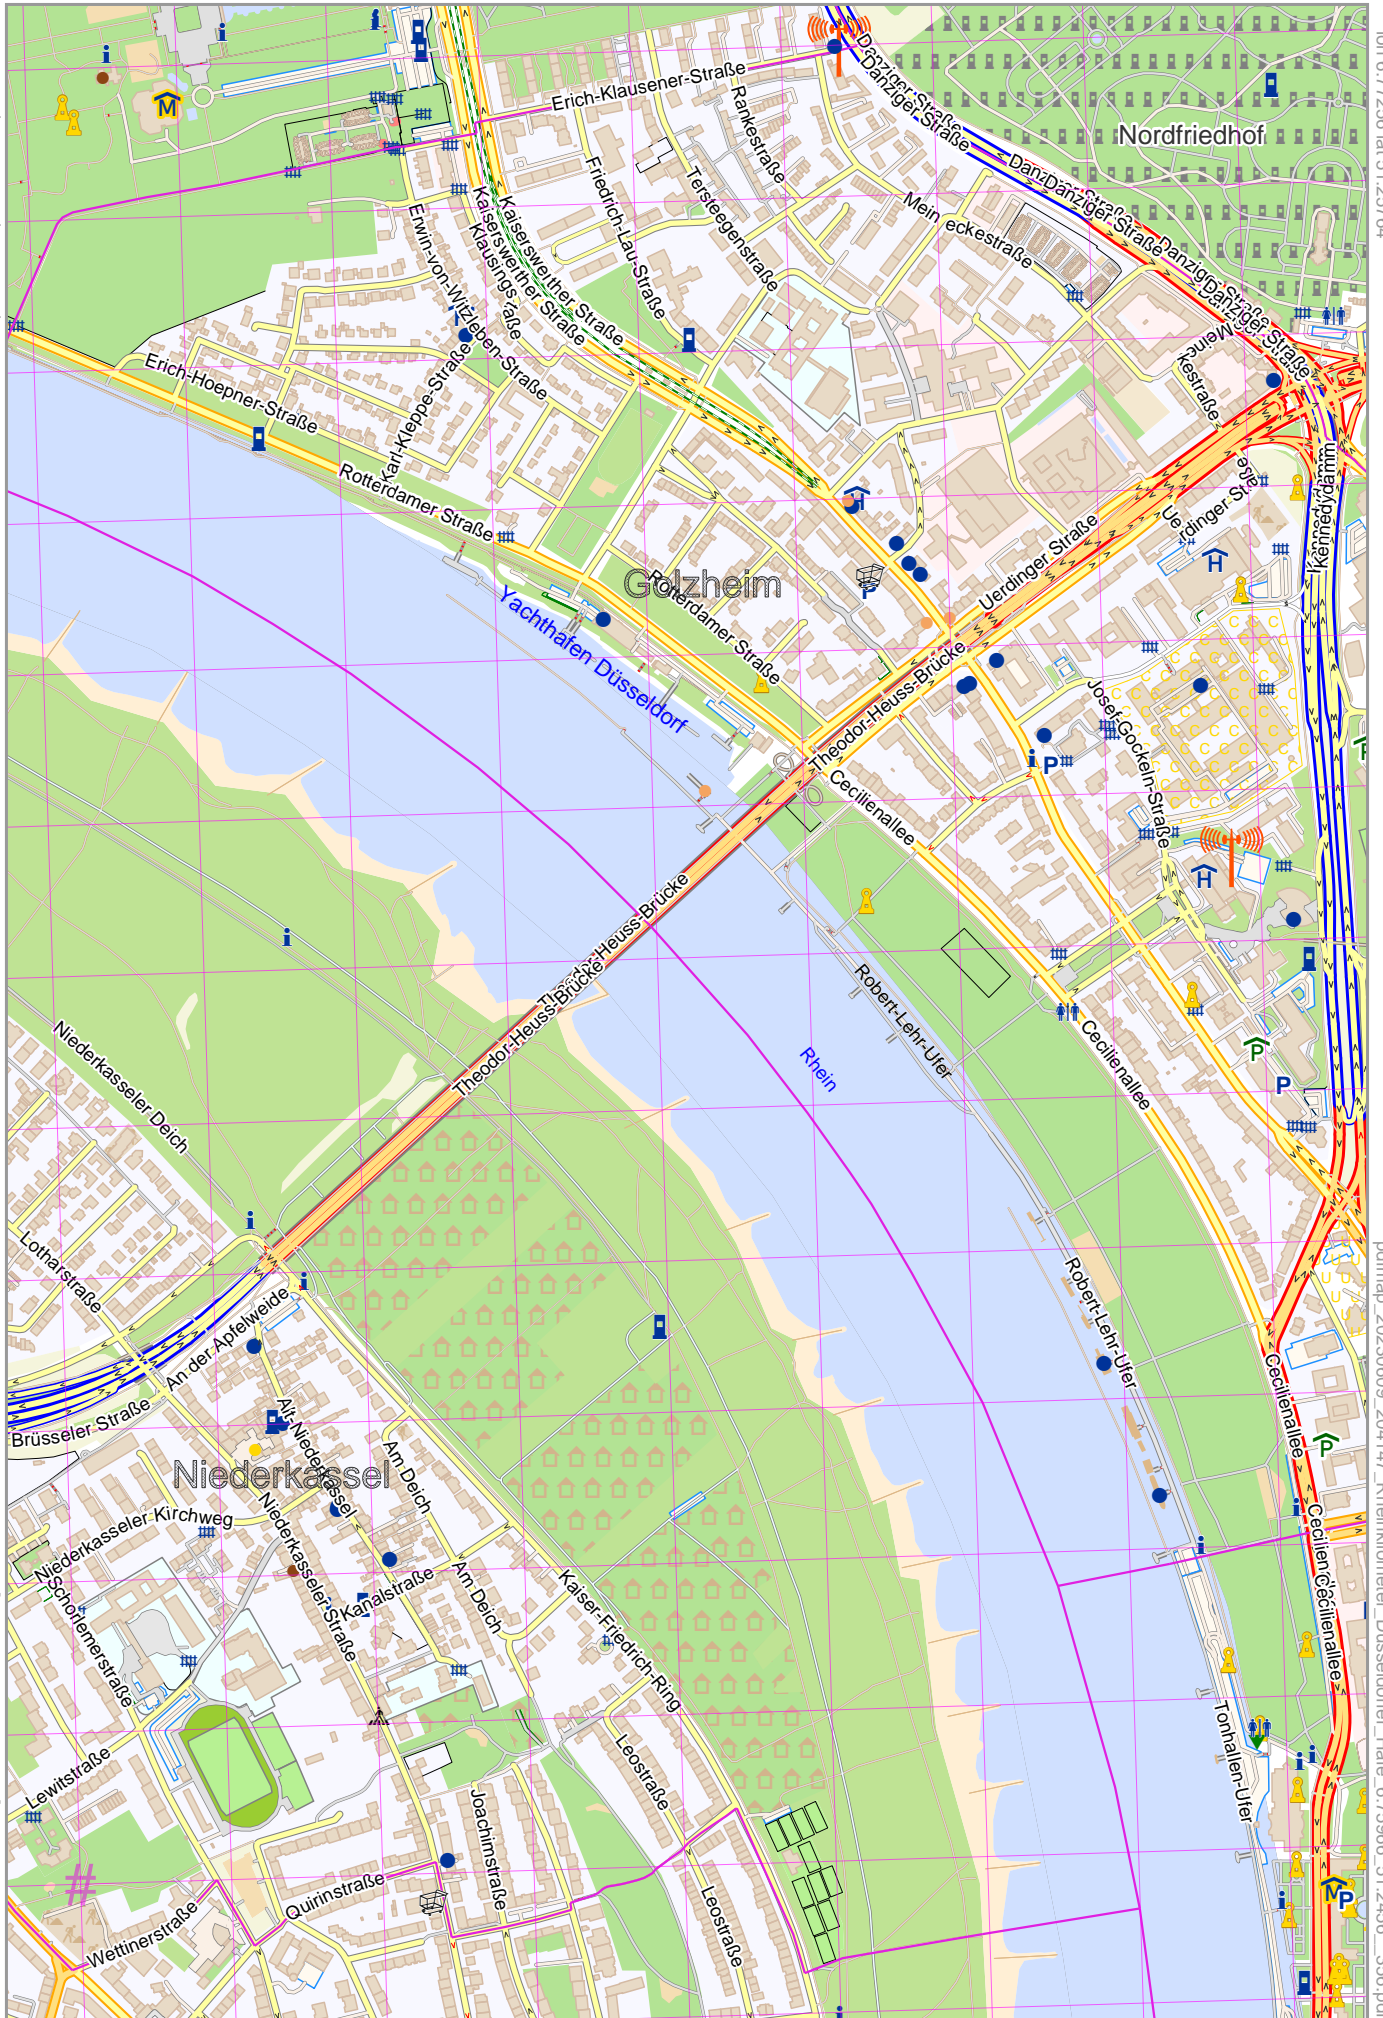

Rheinkilometer Düsseldorfer Hafen

lon 6.77256 lat 51.25764

Map data © OpenStreetMap contributors

pdfmap_20230609_204147_Rheinkilometer_Düsseldorf_Hafen_6.75966_51.2456_356.pdf

lon 6.74678 lat 51.23364 | nom. scale = 1 / 10000

UTM: 32 U easting 342.80 km northing 5678.40 km
UTM-Grid-width = 200m