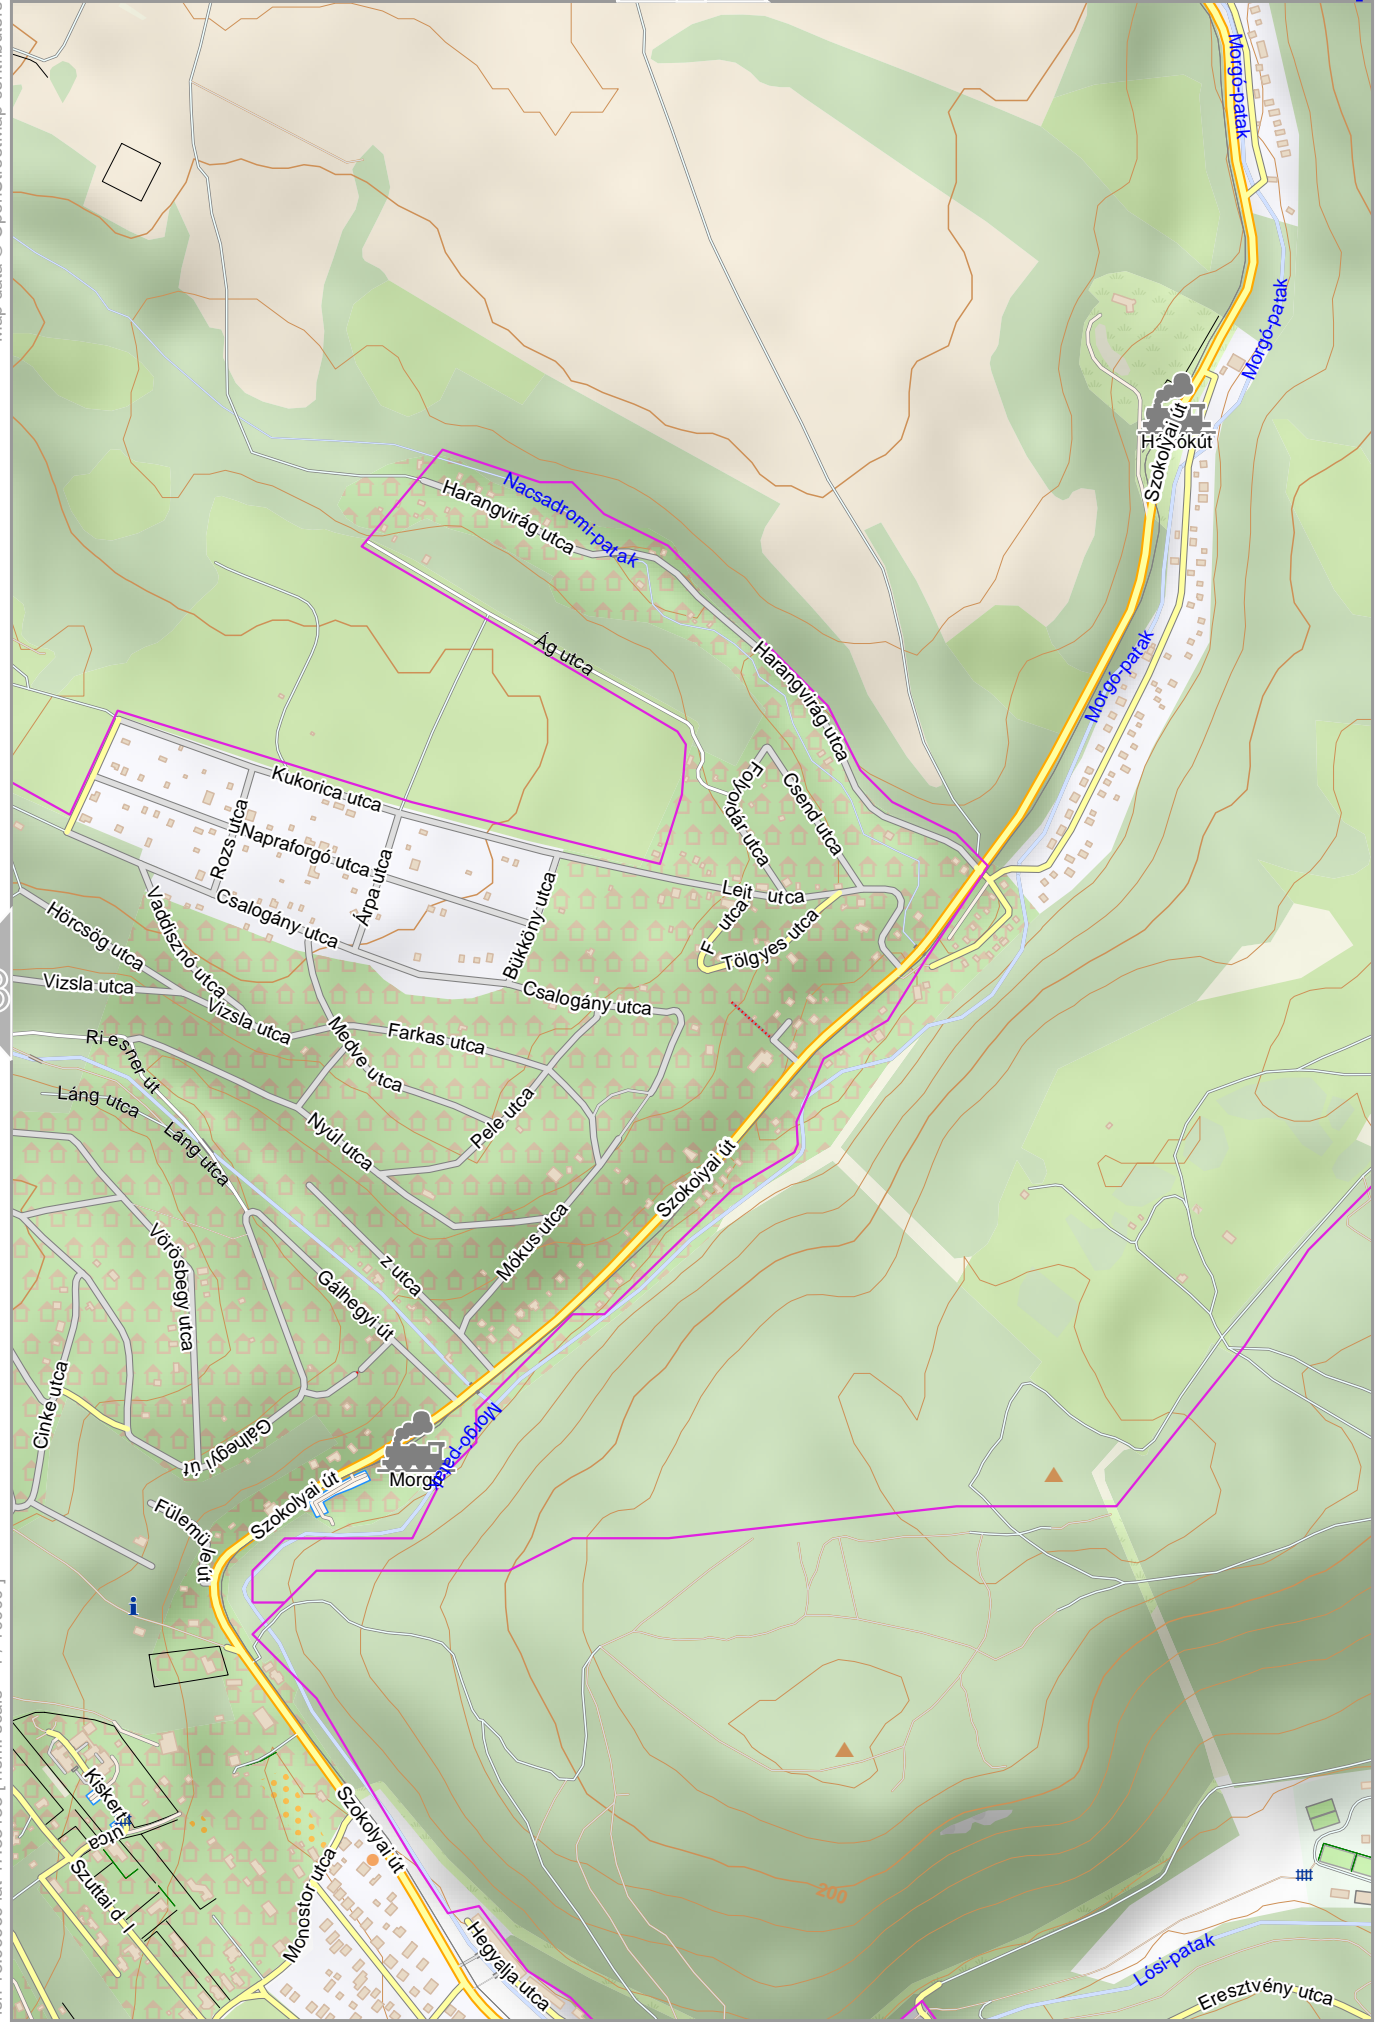

Börzsönyliget

1

Map data © OpenStreetMap contributors

lon 19.00103 lat 47.87846

[lon 18.97697 lat 47.85445] nom. scale = 1 / 100000

pdfmap_20230324_201139_Borzsonyliget_18.9996_47.8544_645.pdf

0 100 m 500 m

Contour interval = 20m

3

Börzsönyliget

Map data © OpenStreetMap contributors

lon 19.02374 lat 47.87846

[lon 18.99969 lat 47.85445 | nom. scale = 1 / 100000]

pdfmap_20230324_201139_Borzsonyliget_18.9996_47.8544_645.pdf

0 100 m 500 m

Contour interval = 20m

Börzsönyliget

lon 19.00103 lat 47.85534

Map data © OpenStreetMap contributors

lon 18.97697 lat 47.83133 [nom. scale = 1 / 100000]

pdfmap_20230324_201139_Borzsonyliget_18.9996_47.8544_645.pdf

0 100 m 500 m

Contour interval = 20m

Börzsönyliget

Map data © OpenStreetMap contributors

lon 19.02374 lat 47.85534

lon 18.99969 lat 47.83133 [nom. scale = 1 / 100000]

pdfmap_20230324_201139_Borzsonyliget_18.9996_47.8544_645.pdf