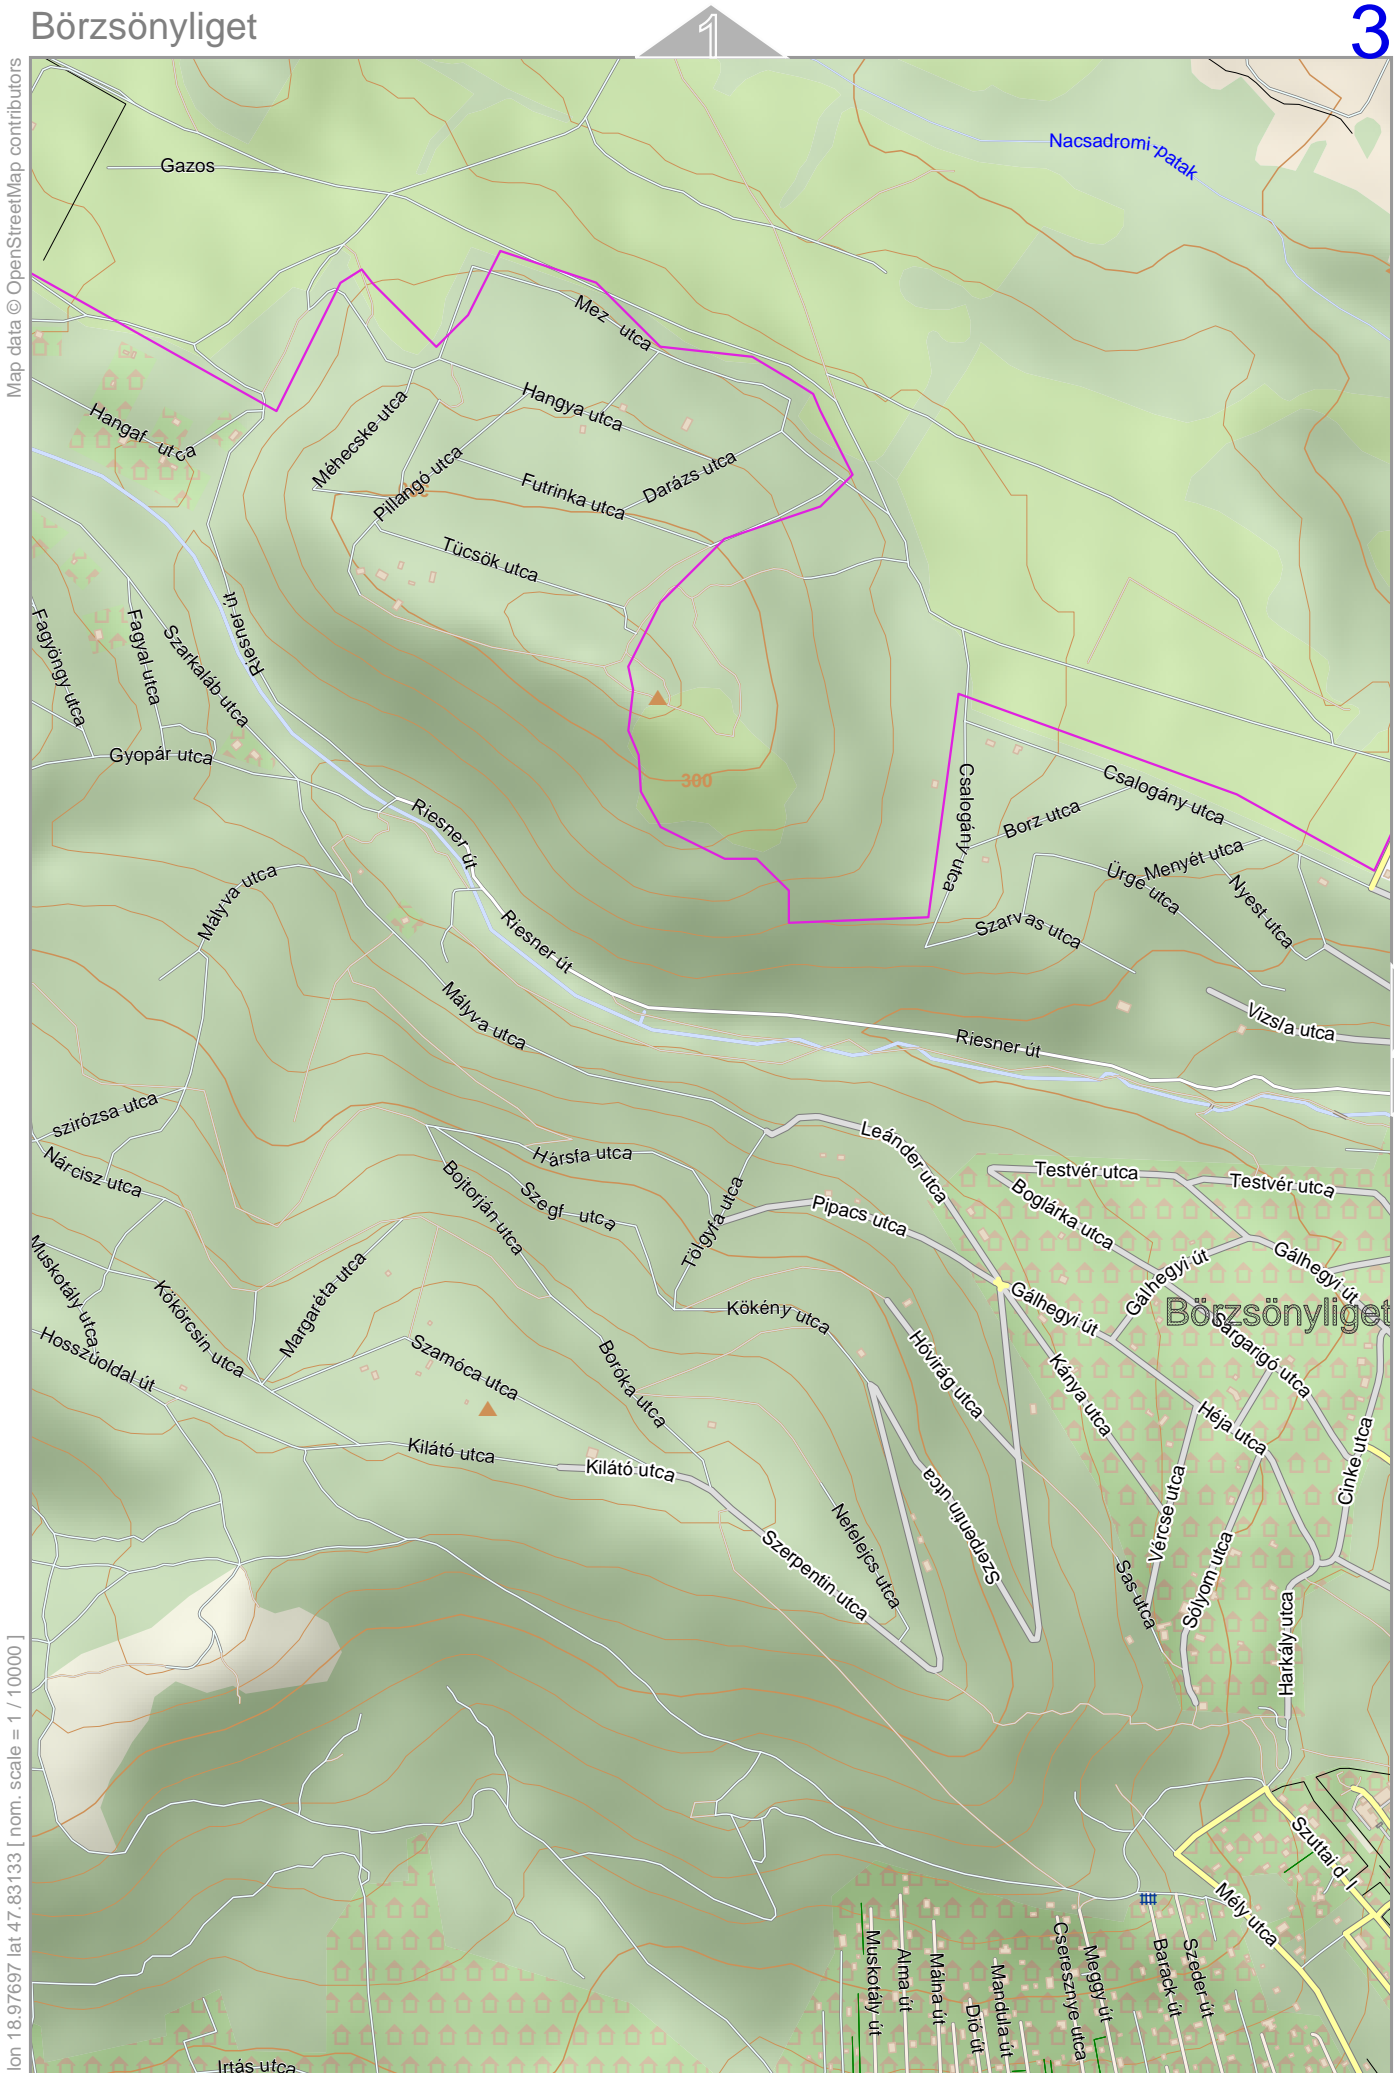

Börzsönyliget

1

Map data © OpenStreetMap contributors

lon 19.00103 lat 47.87846

[lon 18.97697 lat 47.85445] nom. scale = 1 / 100000

pdfmap_20230324_201139_Borzsonyliget_18.9996_47.8544_645.pdf

0 100 m 500 m

Contour interval = 20m

3

Börzsönyliget

Map data © OpenStreetMap contributors

lon 19.02374 lat 47.87846

[lon 18.99969 lat 47.85445 | nom. scale = 1 / 100000]

pdfmap_20230324_201139_Borzsonyliget_18.9996_47.8544_645.pdf

0 100 m 500 m

Contour interval = 20m

Börzsönyliget

lon 19.00103 lat 47.85534

Map data © OpenStreetMap contributors

lon 18.97697 lat 47.83133 [nom. scale = 1 / 100000]

pdfmap_20230324_201139_Borzsonyliget_18.9996_47.8544_645.pdf

0 100 m 500 m

Contour interval = 20m

Börzsönyliget

Map data © OpenStreetMap contributors

lon 19.02374 lat 47.85534

lon 18.99969 lat 47.83133 [nom. scale = 1 / 100000]

pdfmap_20230324_201139_Borzsonyliget_18.9996_47.8544_645.pdf