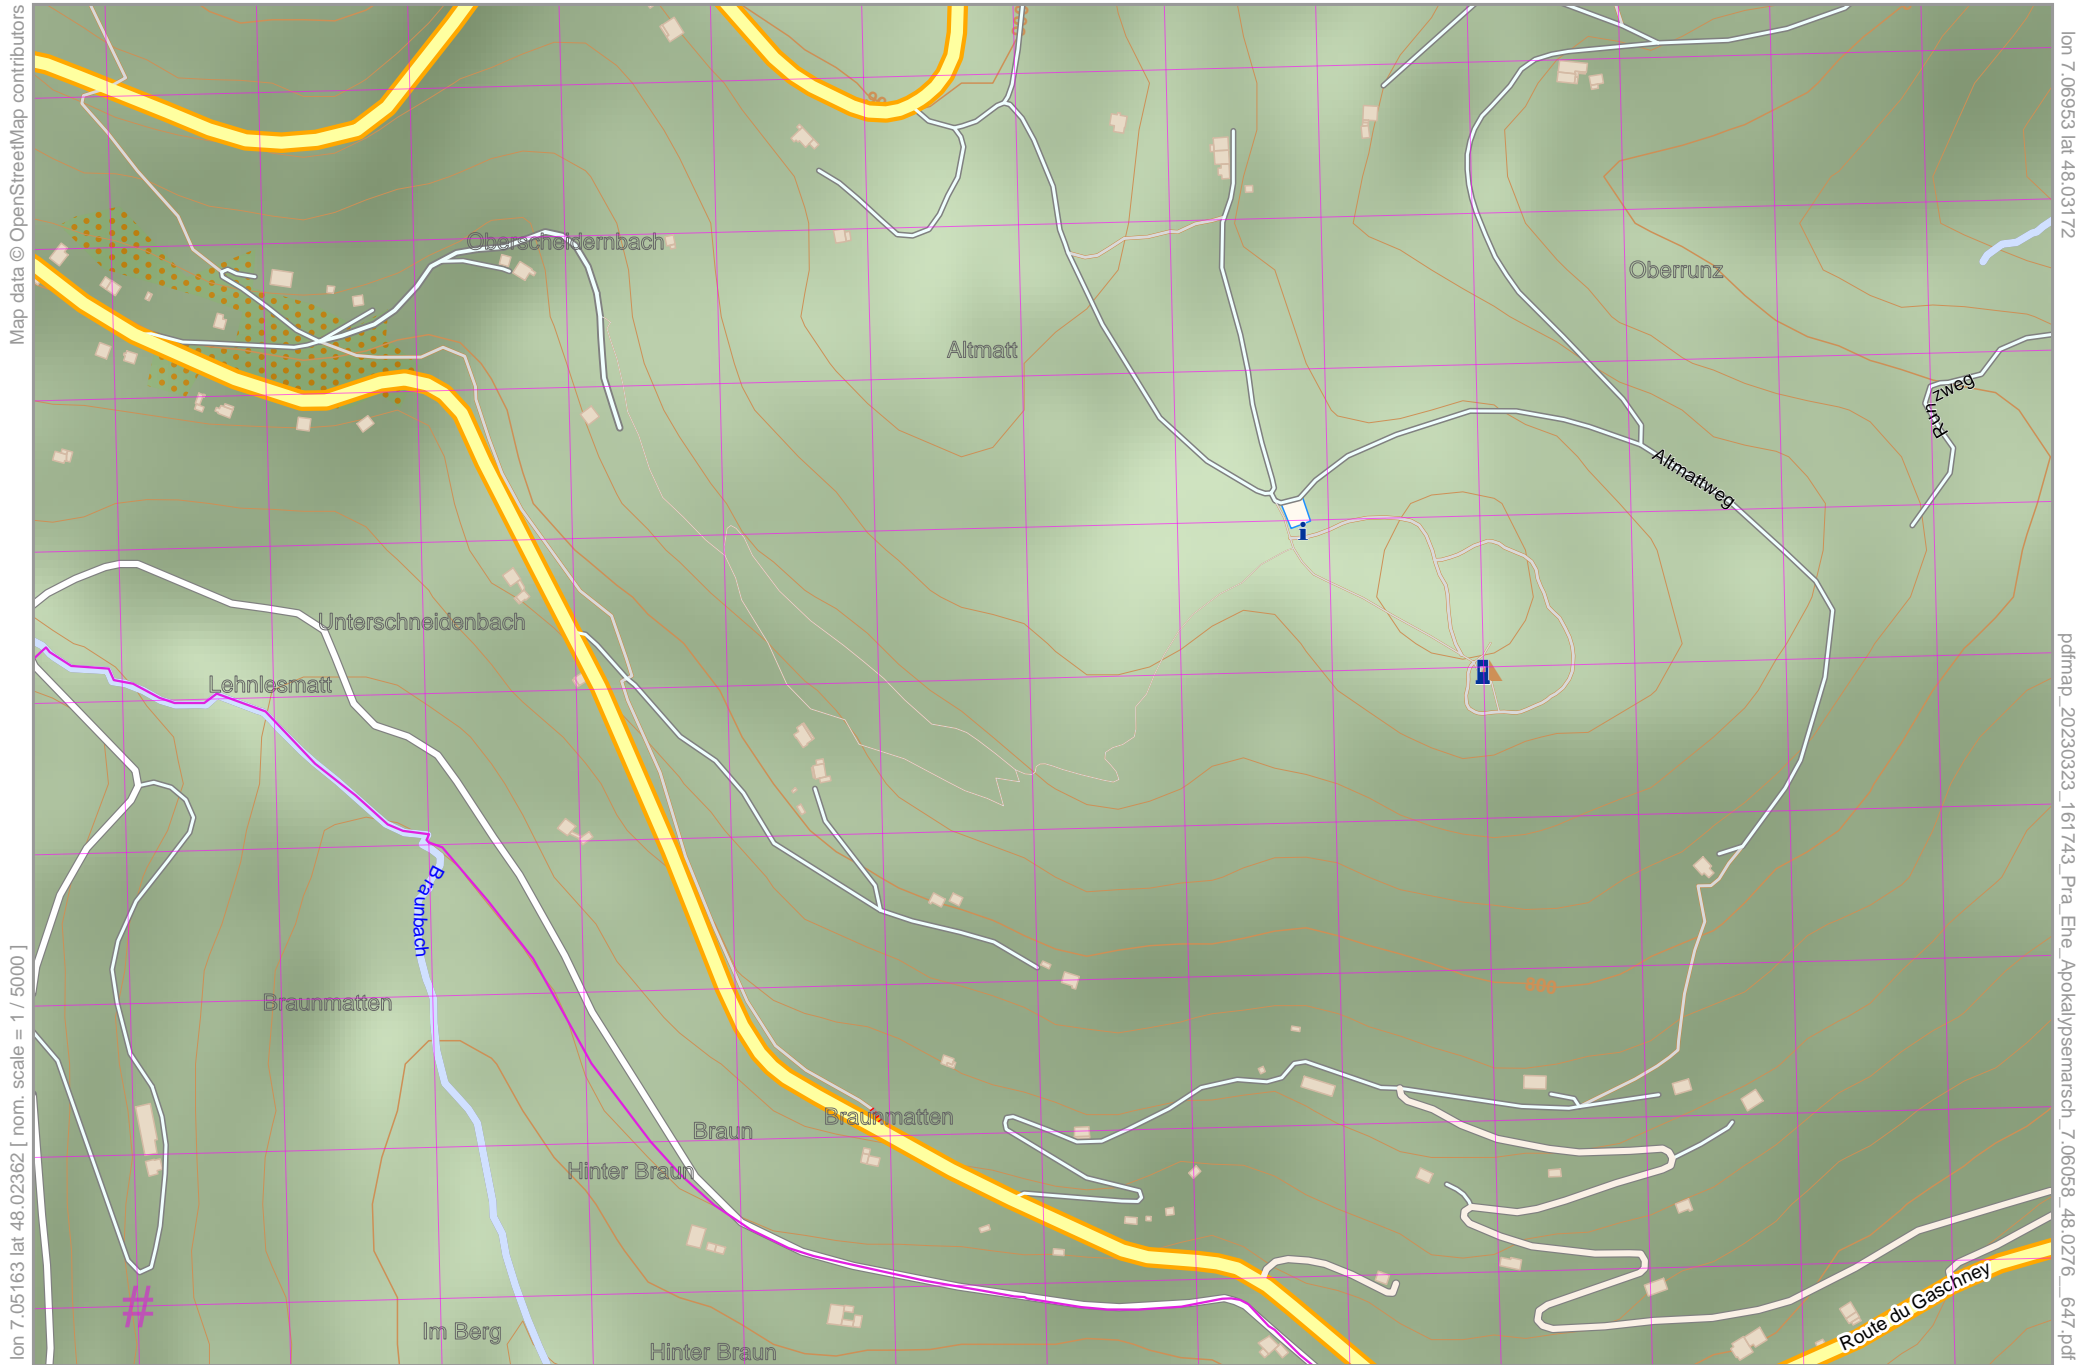

Prä-Ehe-Apokalypsemarsch

Map data © OpenStreetMap contributors

lon 7.06953 lat 48.03172

pdfmap_20230323_161743_Pra_Ehe_Apokalypsemarsch_7.06958_48.0276_647.pdf

lon 7.05163 lat 48.02362 [nom. scale = 1 / 5000]

UTM: 32 U easting 354.80 km northing 5320.80 km

UTM-Grid-width = 100m

Contour interval = 20m