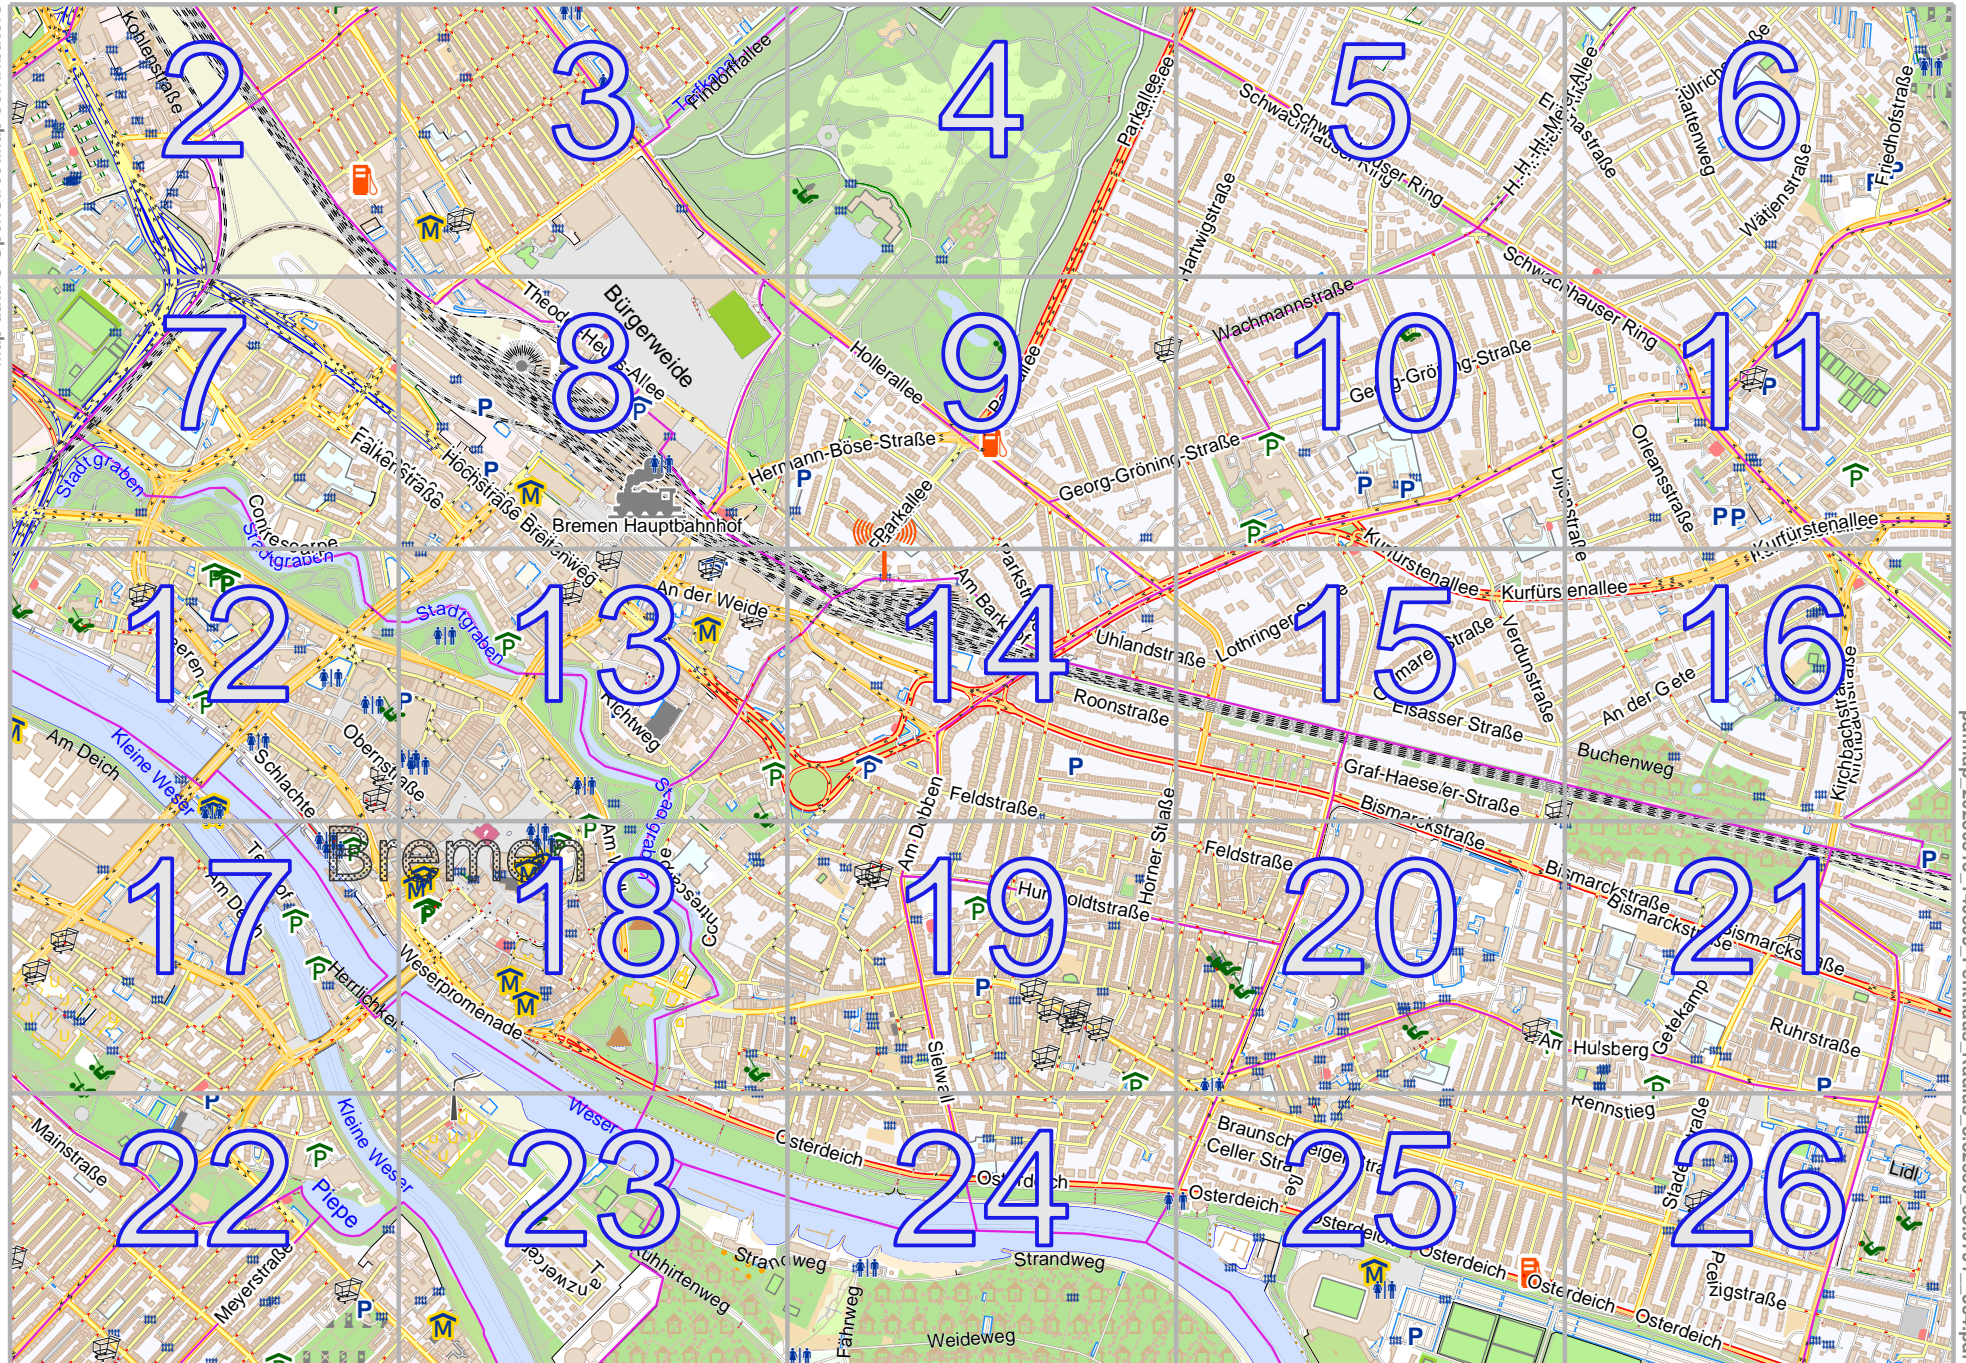

Penthaus Radius

lon 8.85886 lat 53.09333

Map data © OpenStreetMap contributors

pdfmap_20230315_140809_Penthaus_Radius_8.82530_53.0791_354.pdf

lon 8.79175 lat 53.06503
[nom. scale = 1 / 17500]

Penthaus Radius

Map data © OpenStreetMap contributors
 lon 8.79175 lat 53.08767 | norm. scale = 1 / 35000 |

lon 8.80517 lat 53.09333
 pdfmap_20230315_140809_Penthaus_Radius_8.82530_53.0791_354.pdf

Penthaus Radius

Map data © OpenStreetMap contributors

Map data © OpenStreetMap contributors

lon 8.84544 lat 53.08767 | nom. scale = 1 / 35000 |

lon 8.85886 lat 53.09333

pdfmap_20230315_140809_Penthaus_Radius_8.82530_53.0791_354.pdf

Penthaus Radius

Map data © OpenStreetMap contributors