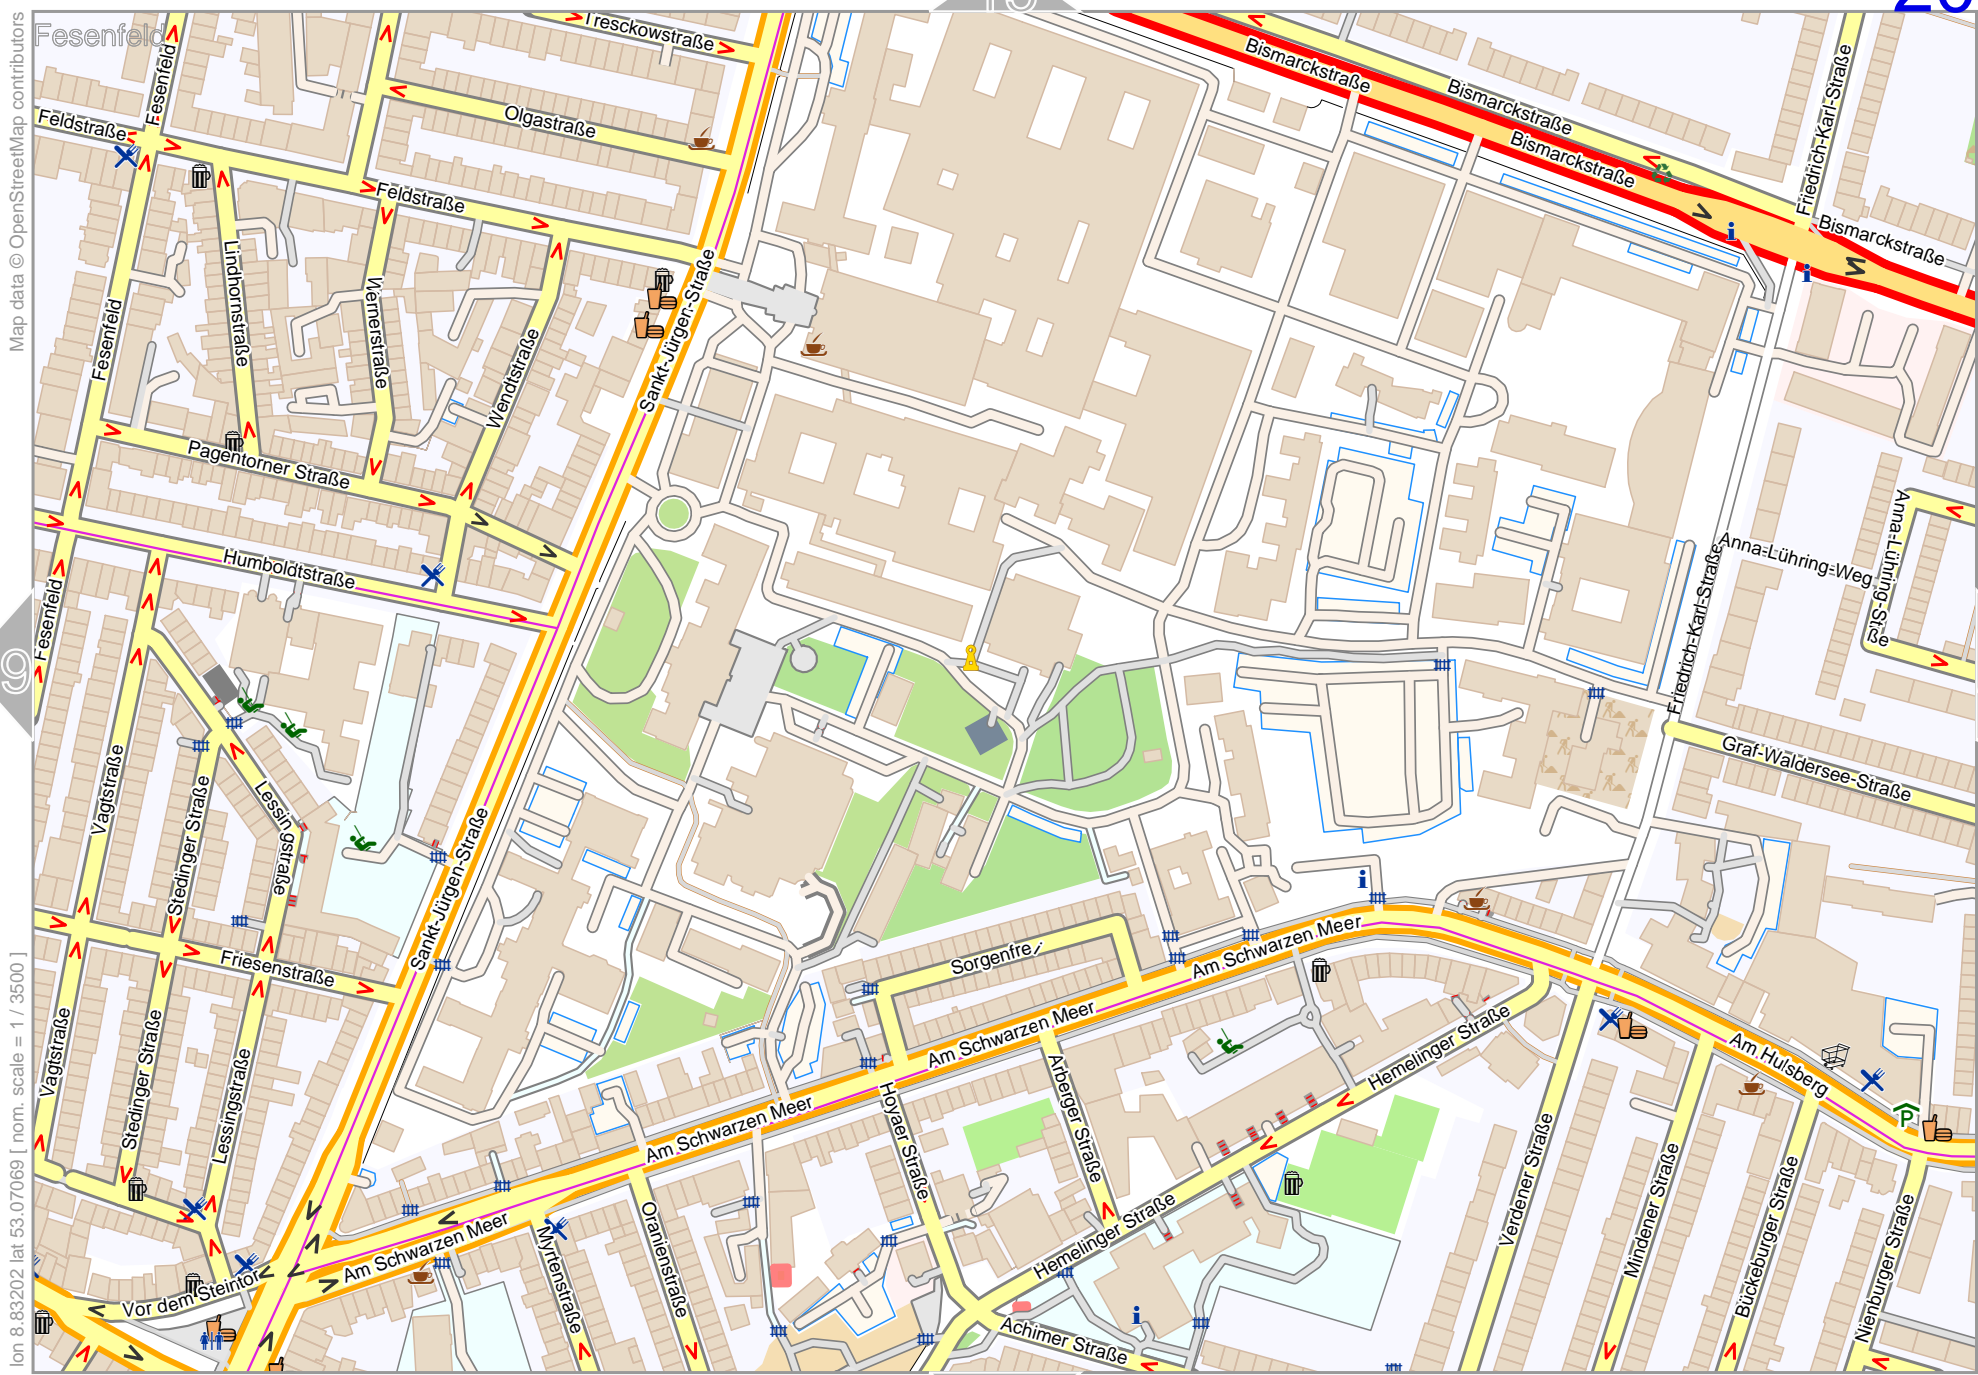

19

lon 8.83202 lat 53.07635

Map data © OpenStreetMap contributors

lon 8.81860 lat 53.07069 | nom. scale = 1 / 35000 |

pdfmap_20230315_140809_Penthaus_Radius_8.82530_53.0791_354.pdf

24

Penthaus Radius

Map data © OpenStreetMap contributors