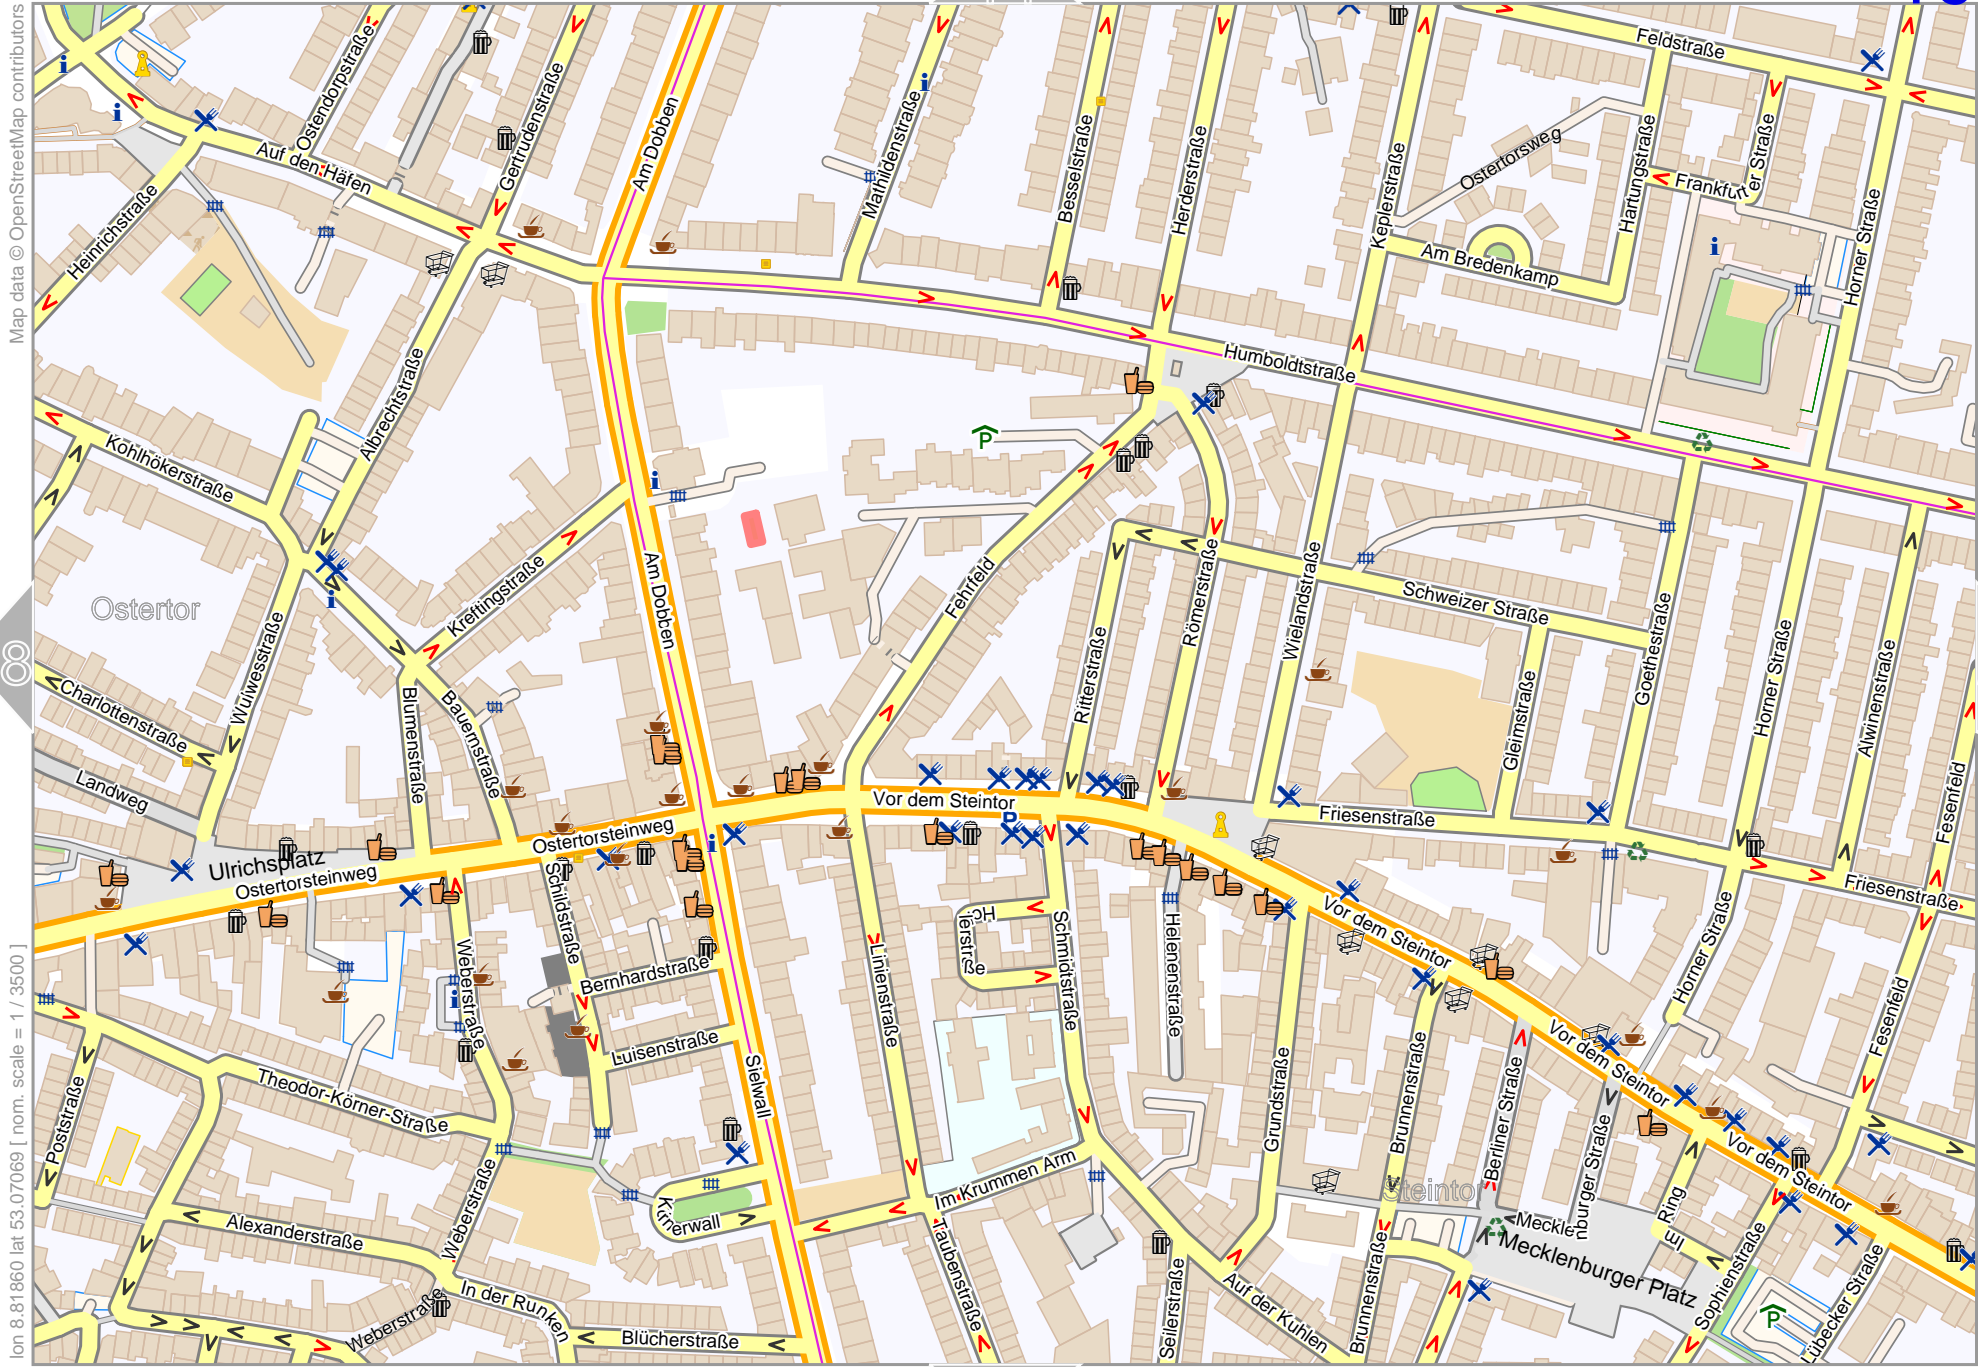

Penthaus Radius

Map data © OpenStreetMap contributors

lon 8.81860 lat 53.07635

pdfmap_20230315_140809_Penthaus_Radius_8.82530_53.0791_354.pdf

lon 8.80517 lat 53.07069 | nom. scale = 1 / 35000 |

Penthaus Radius

19

lon 8.83202 lat 53.07635

Map data © OpenStreetMap contributors

lon 8.81860 lat 53.07069 | nom. scale = 1 / 35000 |

pdfmap_20230315_140809_Penthaus_Radius_8.82530_53.0791_354.pdf

24

Penthaus Radius

Map data © OpenStreetMap contributors