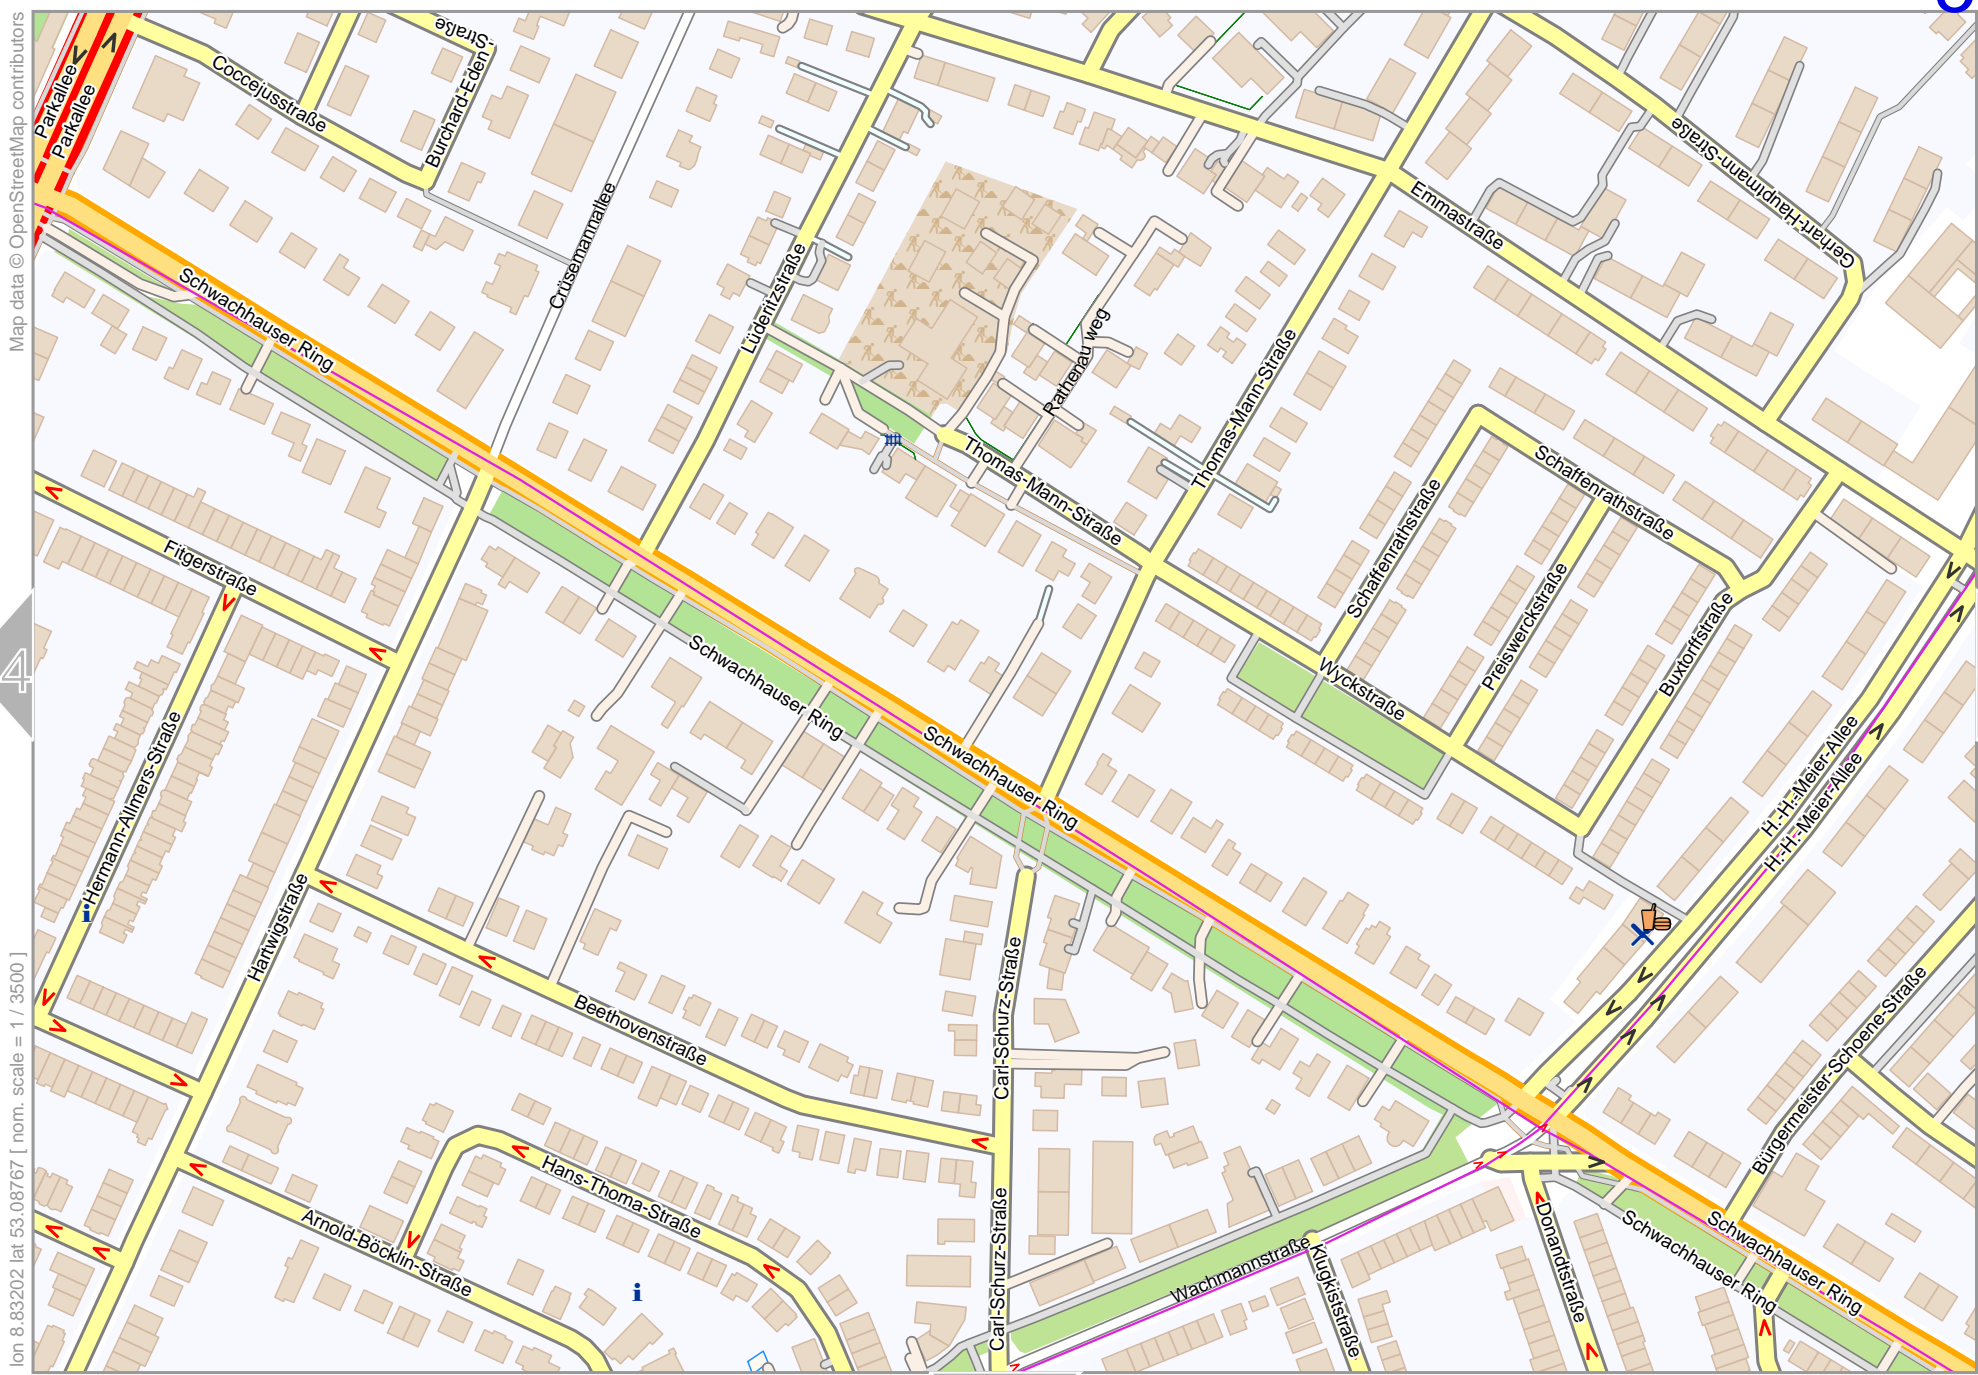

Penthaus Radius

4

10