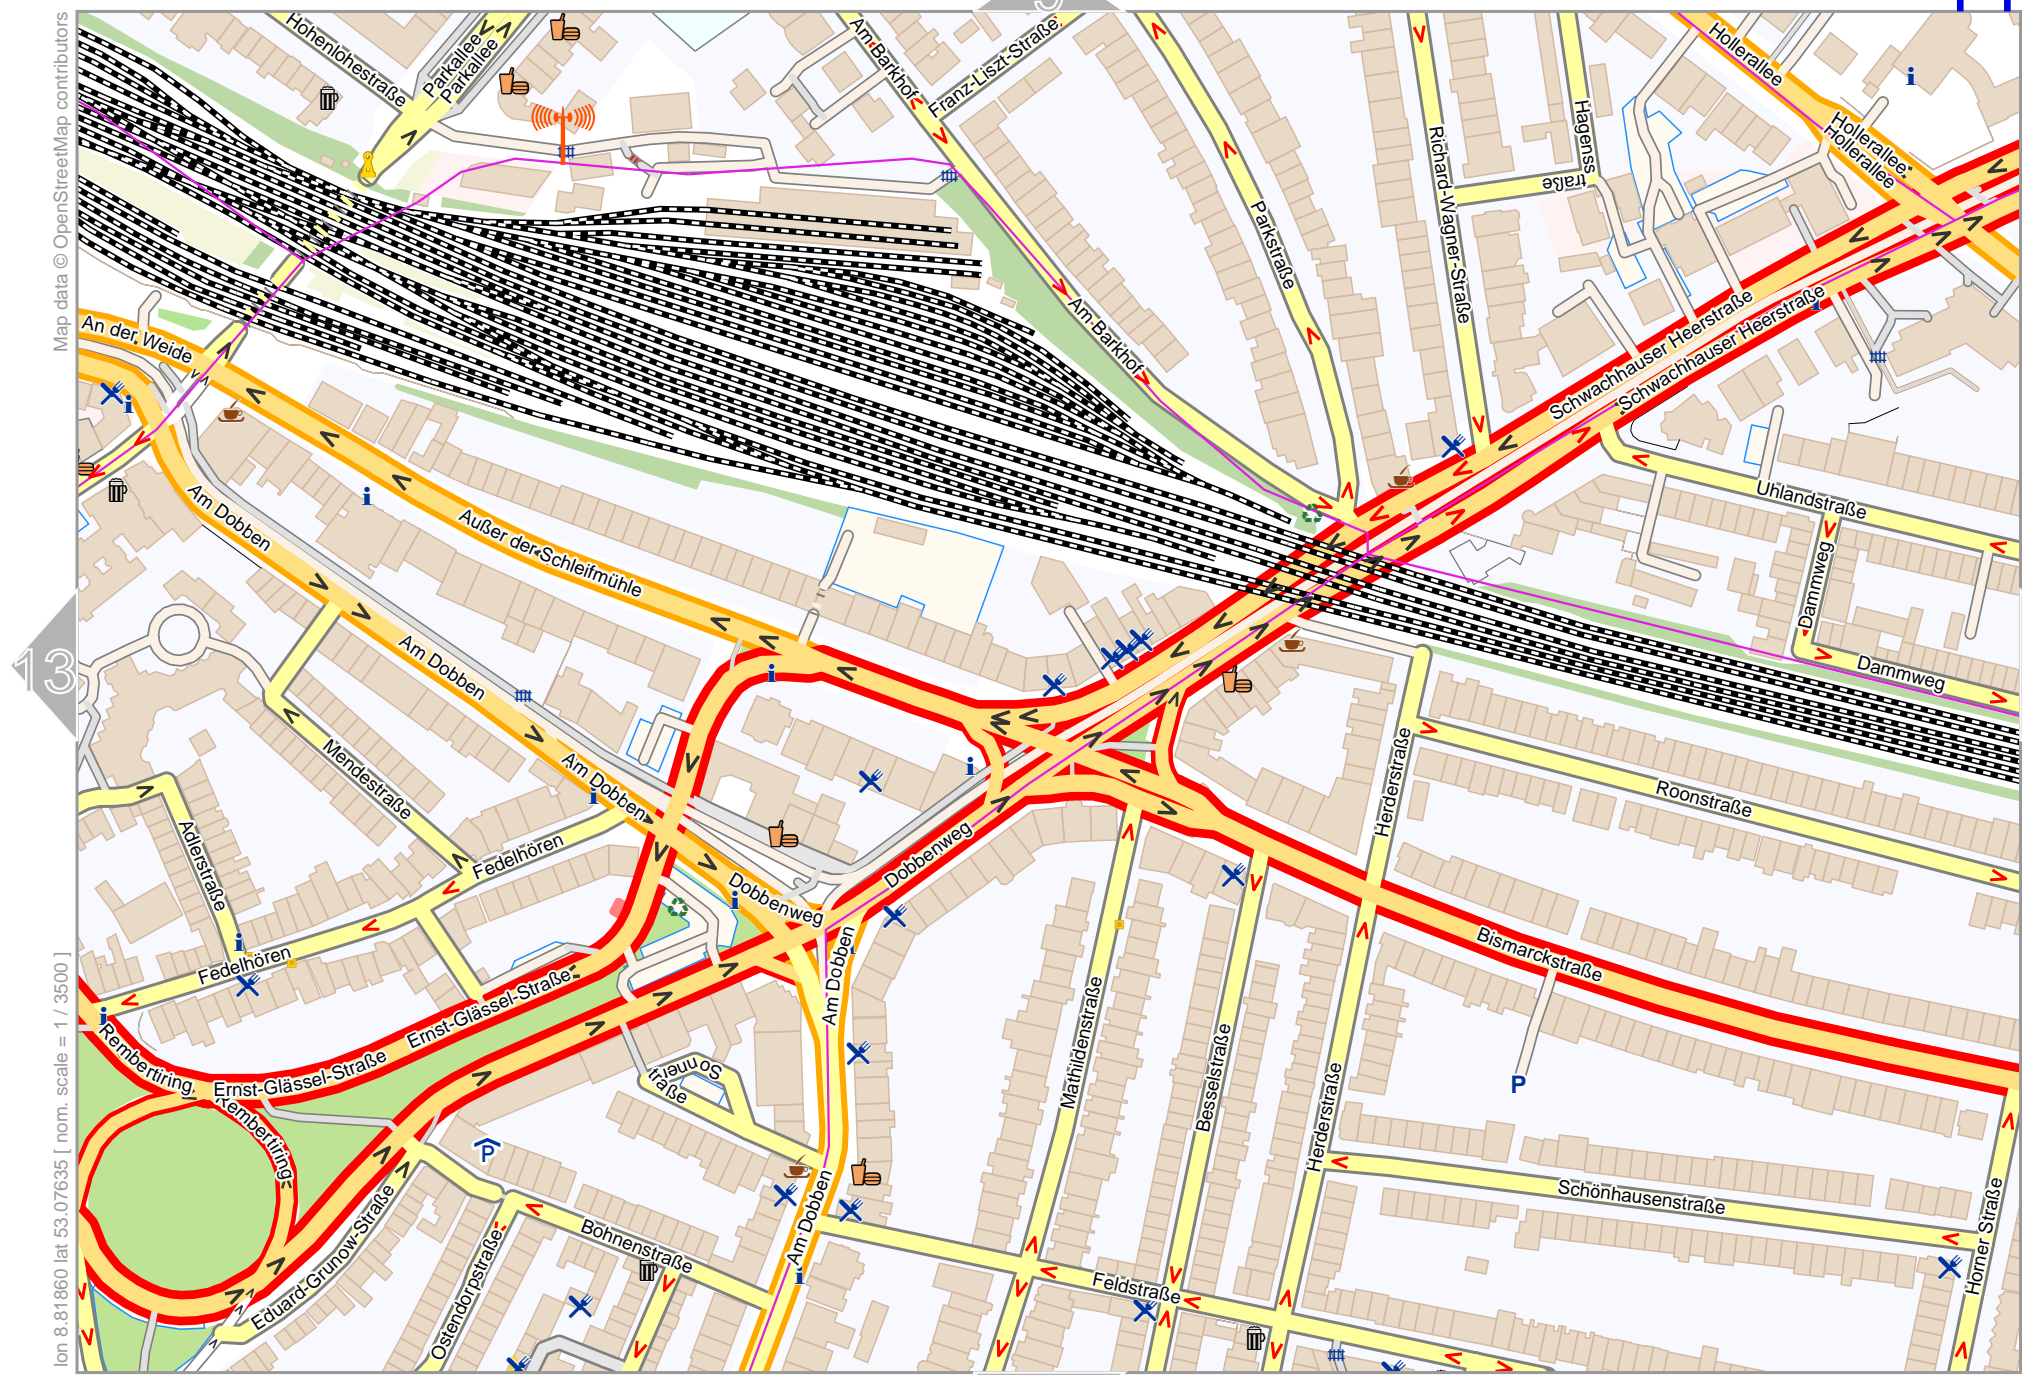

Penthaus Radius

14

lon 8.83202 lat 53.08201

15

pdfmap_20230315_140809_Penthaus_Radius_8.82530_53.0791_354.pdf

Map data © OpenStreetMap contributors

lon 8.81860 lat 53.07635 | nom. scale = 1 / 35000 |

19