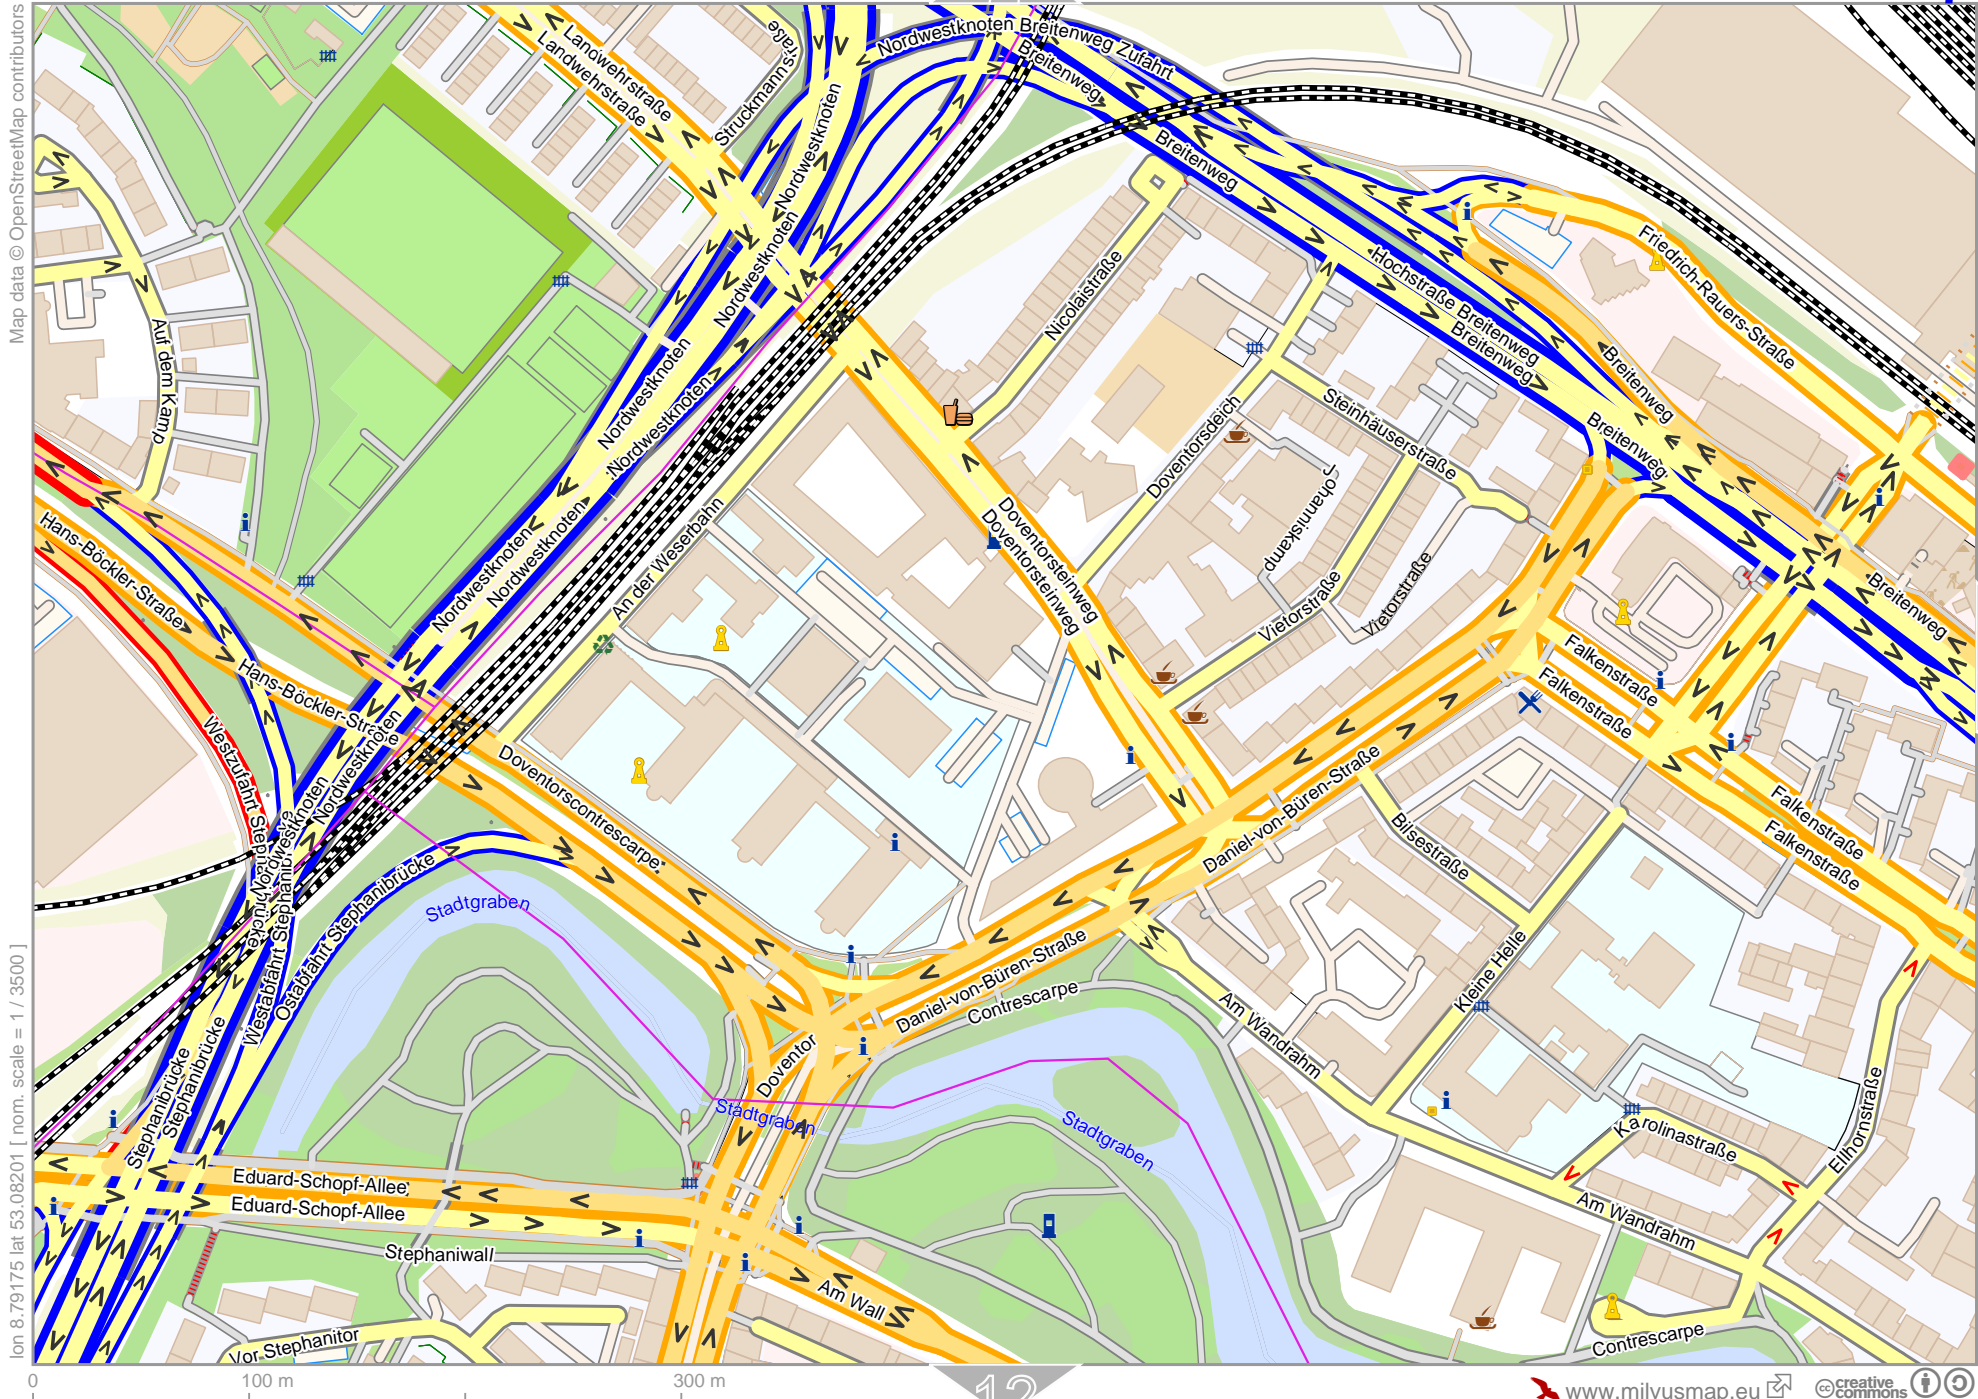

Penthaus Radius

Map data © OpenStreetMap contributors

lon 8.79175 lat 53.08201 | nom. scale = 1 / 35000

lon 8.80517 lat 53.08767

pdfmap_20230315_140809_Penthaus_Radius_8.82530_53.0791_354.pdf