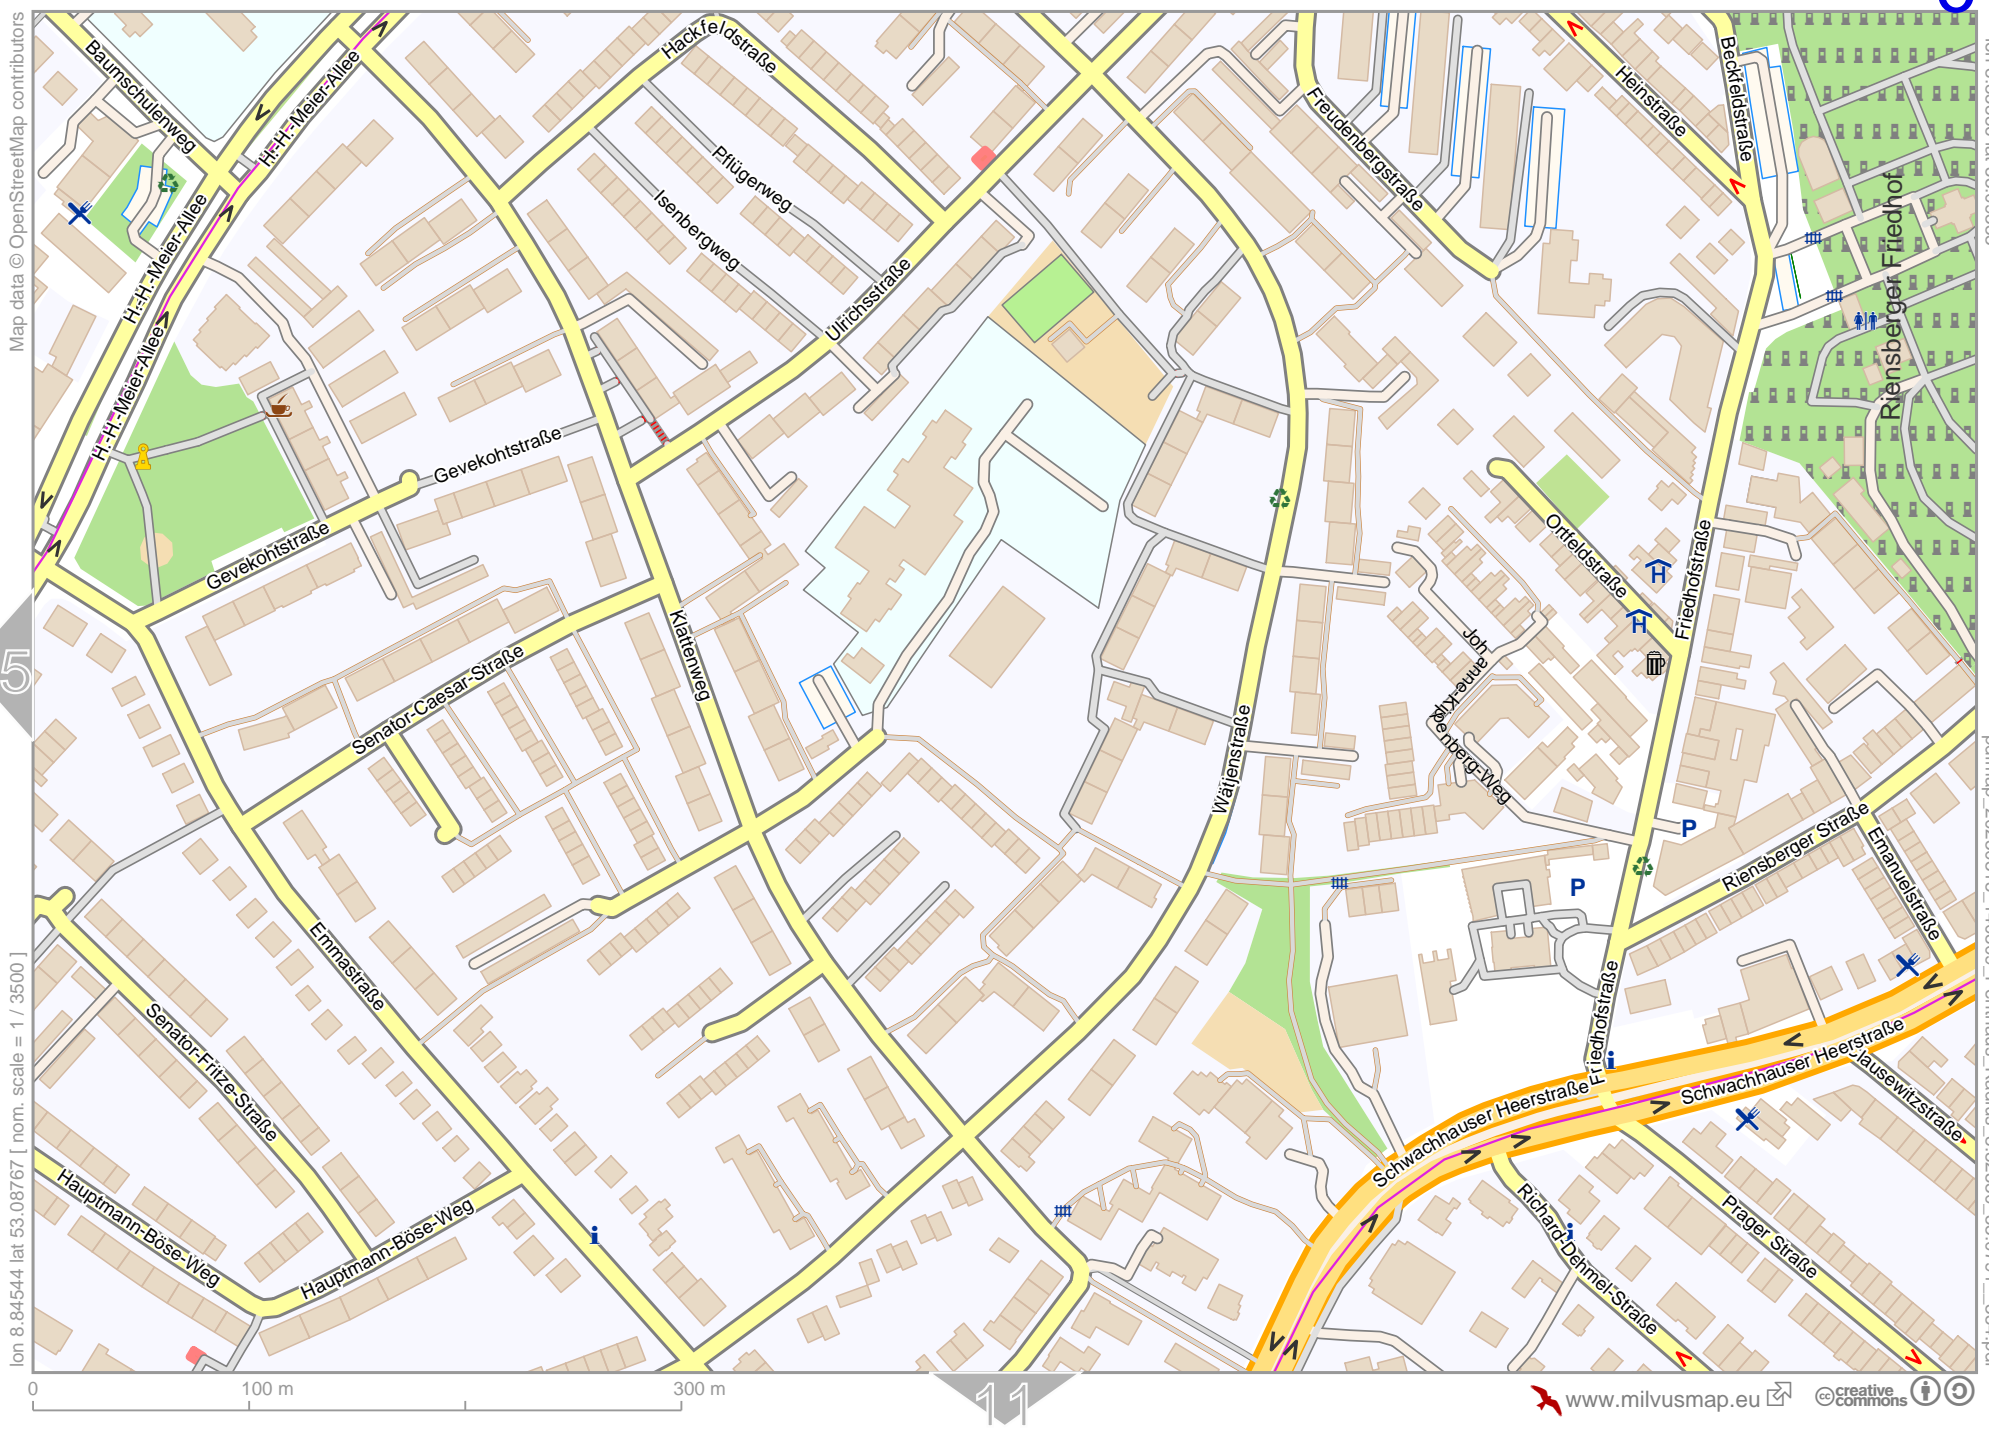

Map data © OpenStreetMap contributors

lon 8.84544 lat 53.08767 | nom. scale = 1 / 35000 |

lon 8.85886 lat 53.09333

pdfmap_20230315_140809_Penthaus_Radius_8.82530_53.0791_354.pdf

Penthaus Radius

Map data © OpenStreetMap contributors