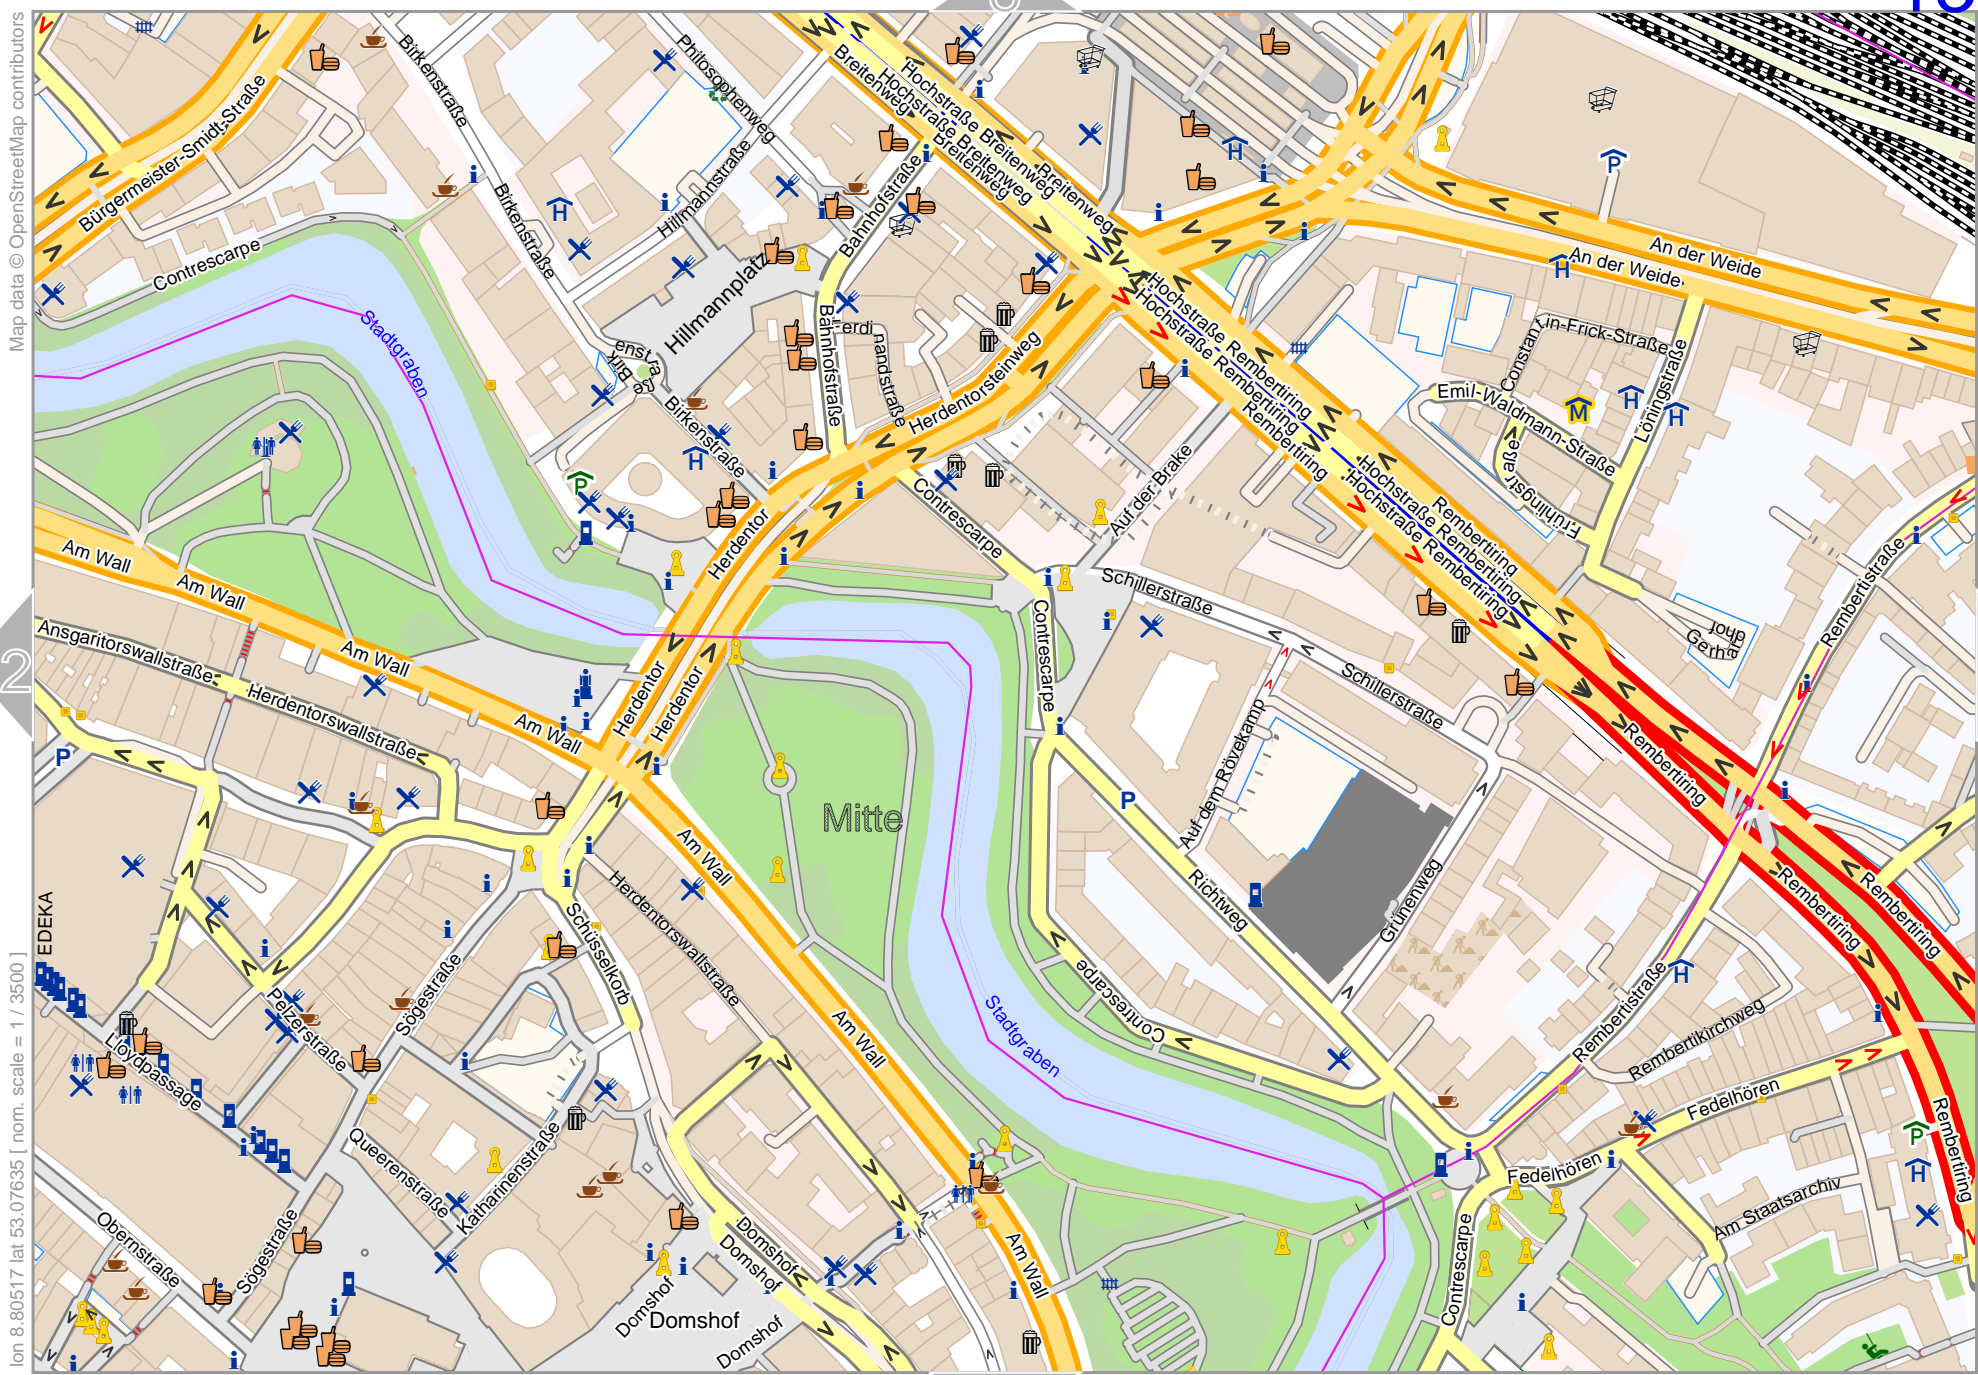

Map data © OpenStreetMap contributors

lon 8.79175 lat 53.07635 | nom. scale = 1 / 35000 |

lon 8.80517 lat 53.08201

pdfmap 20230315_140809 Penthaus_Radius_8.82530_53.0791_354.pdf

0 100 m 300 m

Penthaus Radius