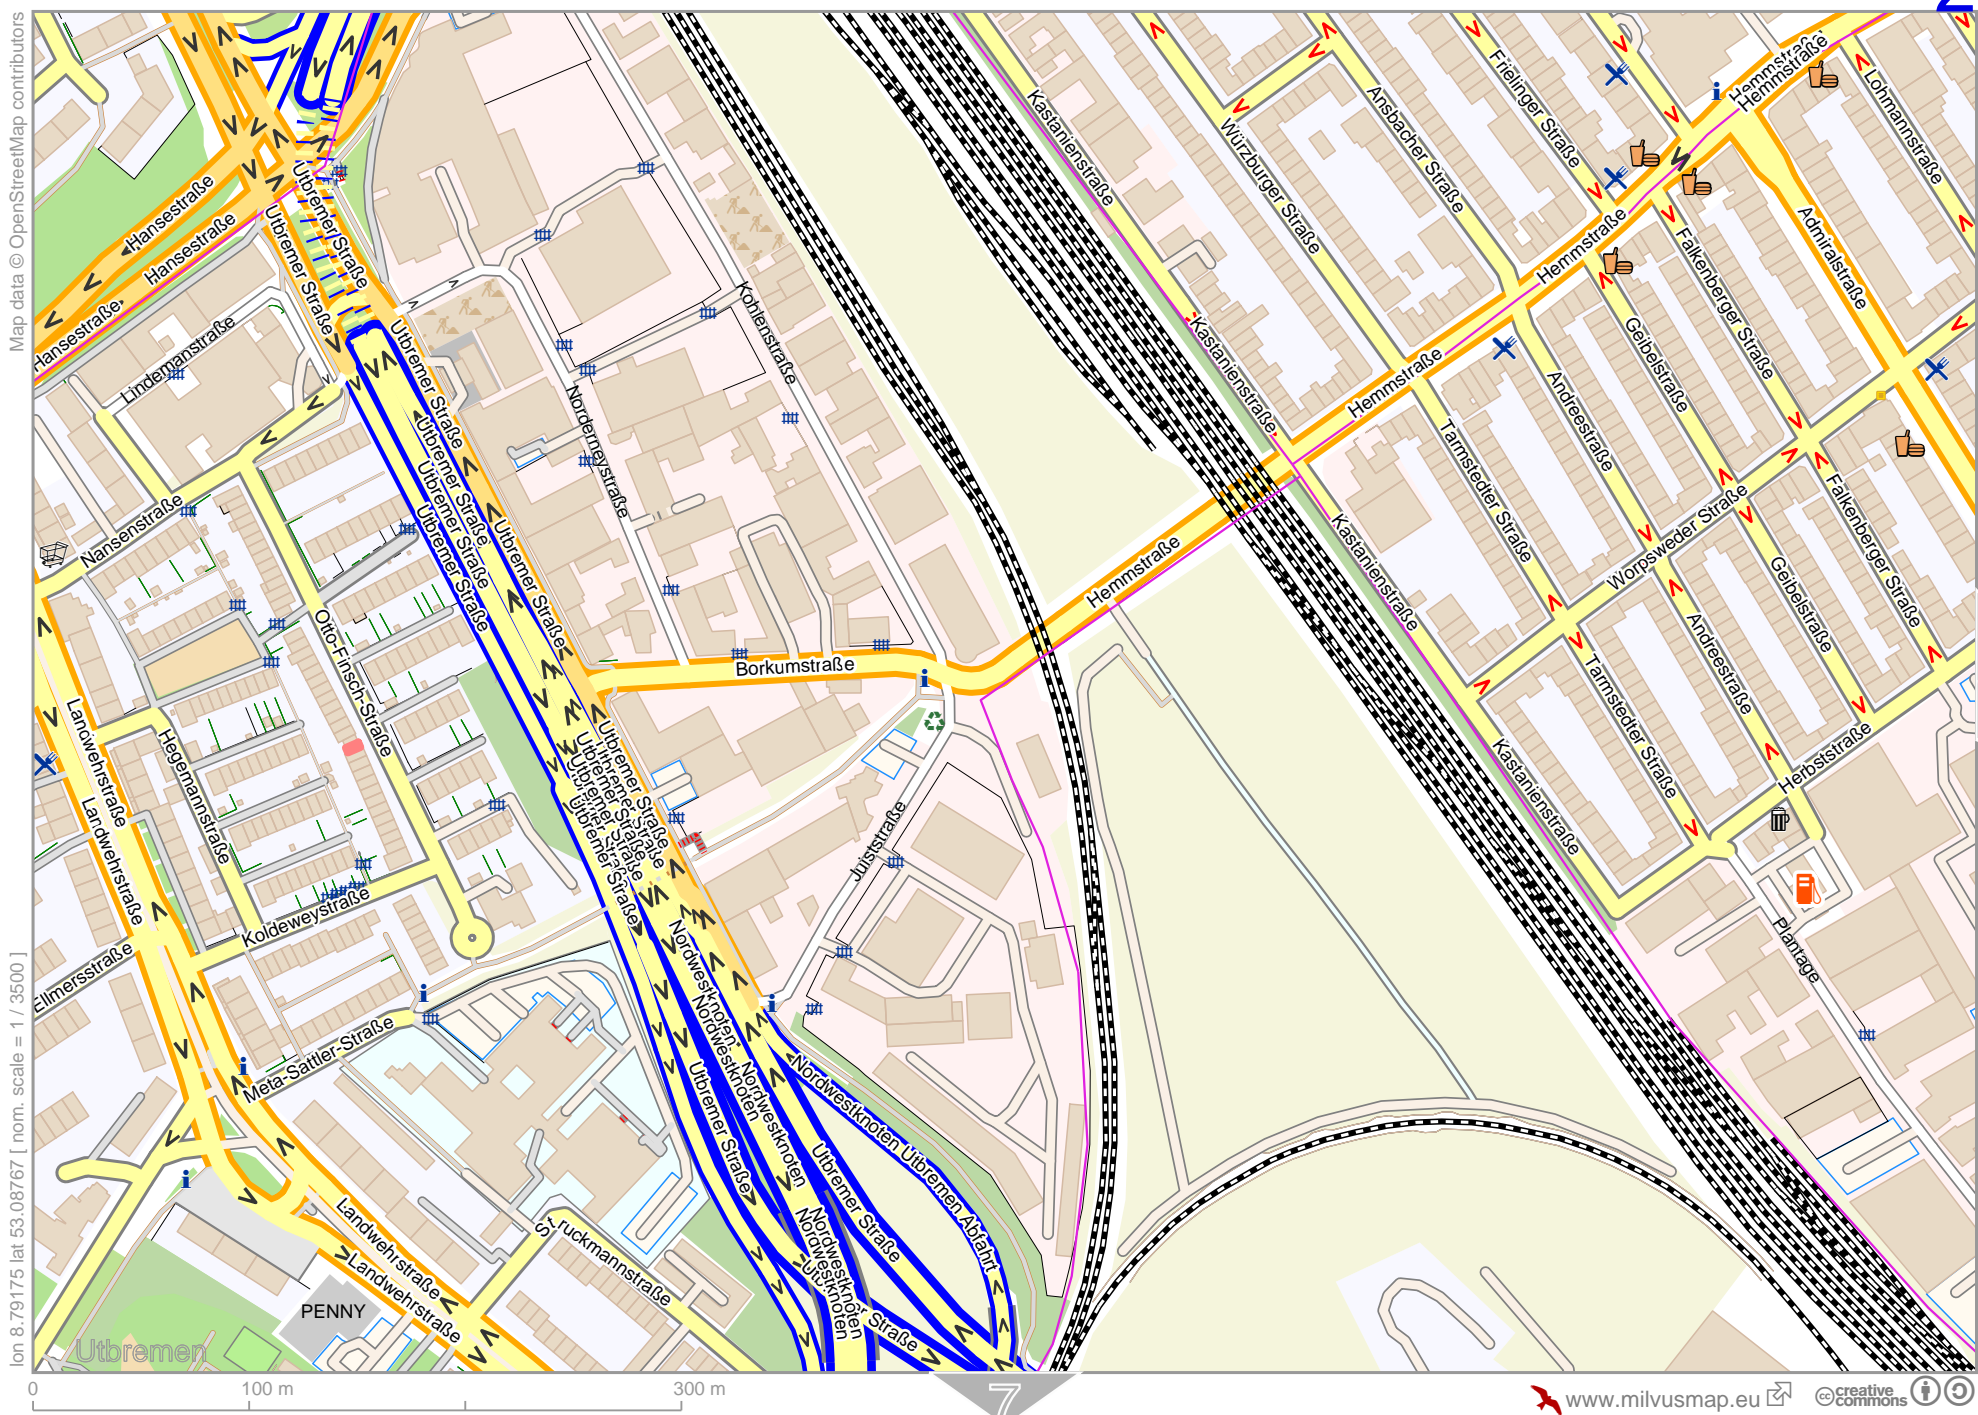

Penthaus Radius

lon 8.85886 lat 53.09333

Map data © OpenStreetMap contributors

pdfmap_20230315_140809_Penthaus_Radius_8.82530_53.0791_354.pdf

lon 8.79175 lat 53.06503
[nom. scale = 1 / 17500]

Penthaus Radius