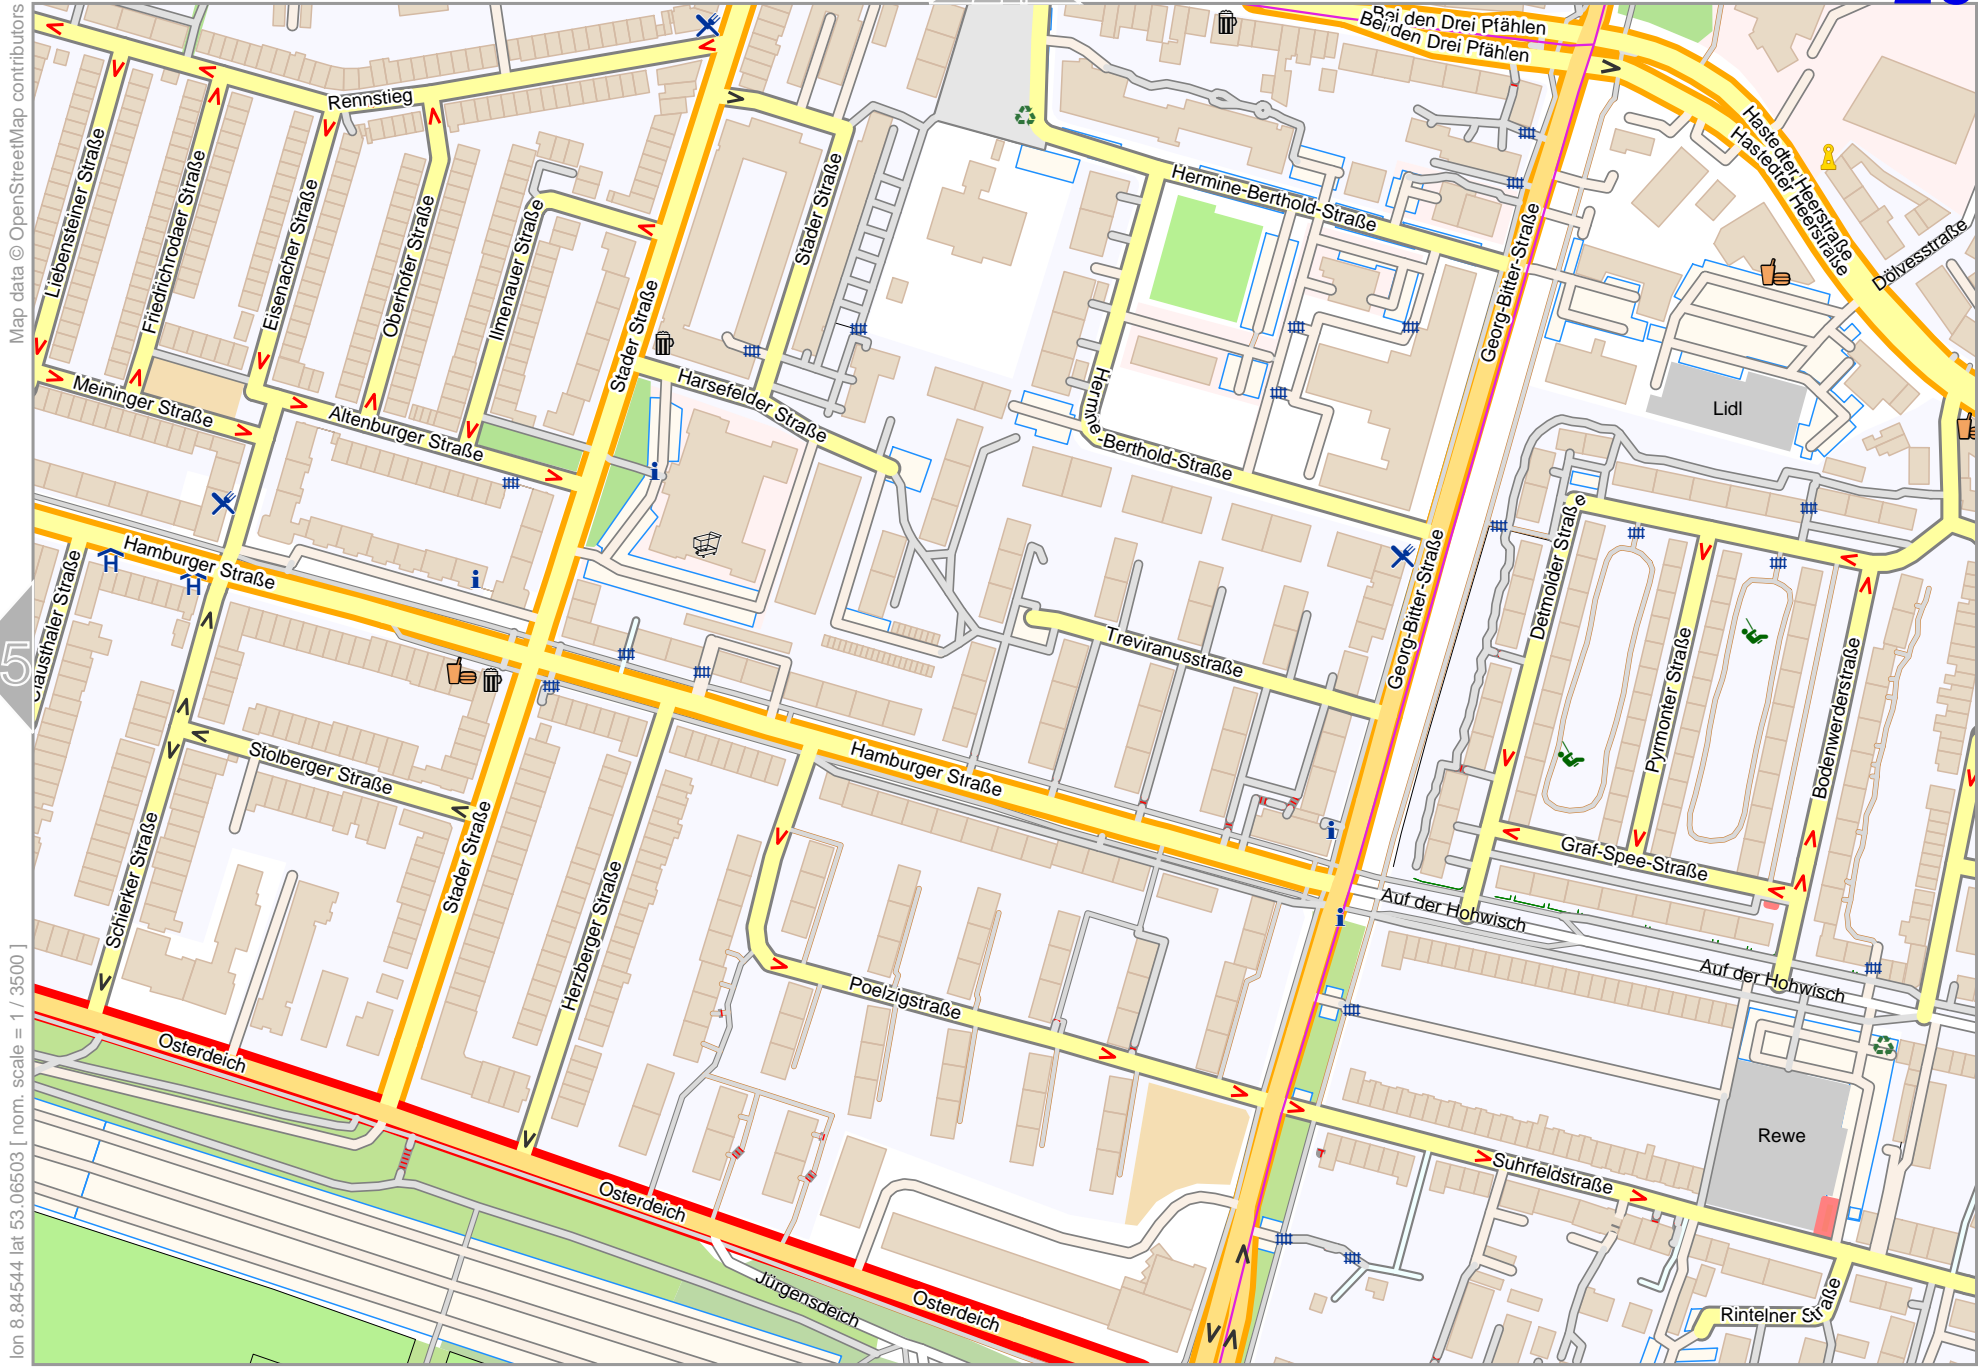

Penthaus Radius

Map data © OpenStreetMap contributors

lon 8.84544 lat 53.06503 | nom. scale = 1 / 35000 |

lon 8.85886 lat 53.07069

pdfmap_20230315_140809_Penthaus_Radius_8.82530_53.0791_354.pdf

25

21

0 100 m 300 m