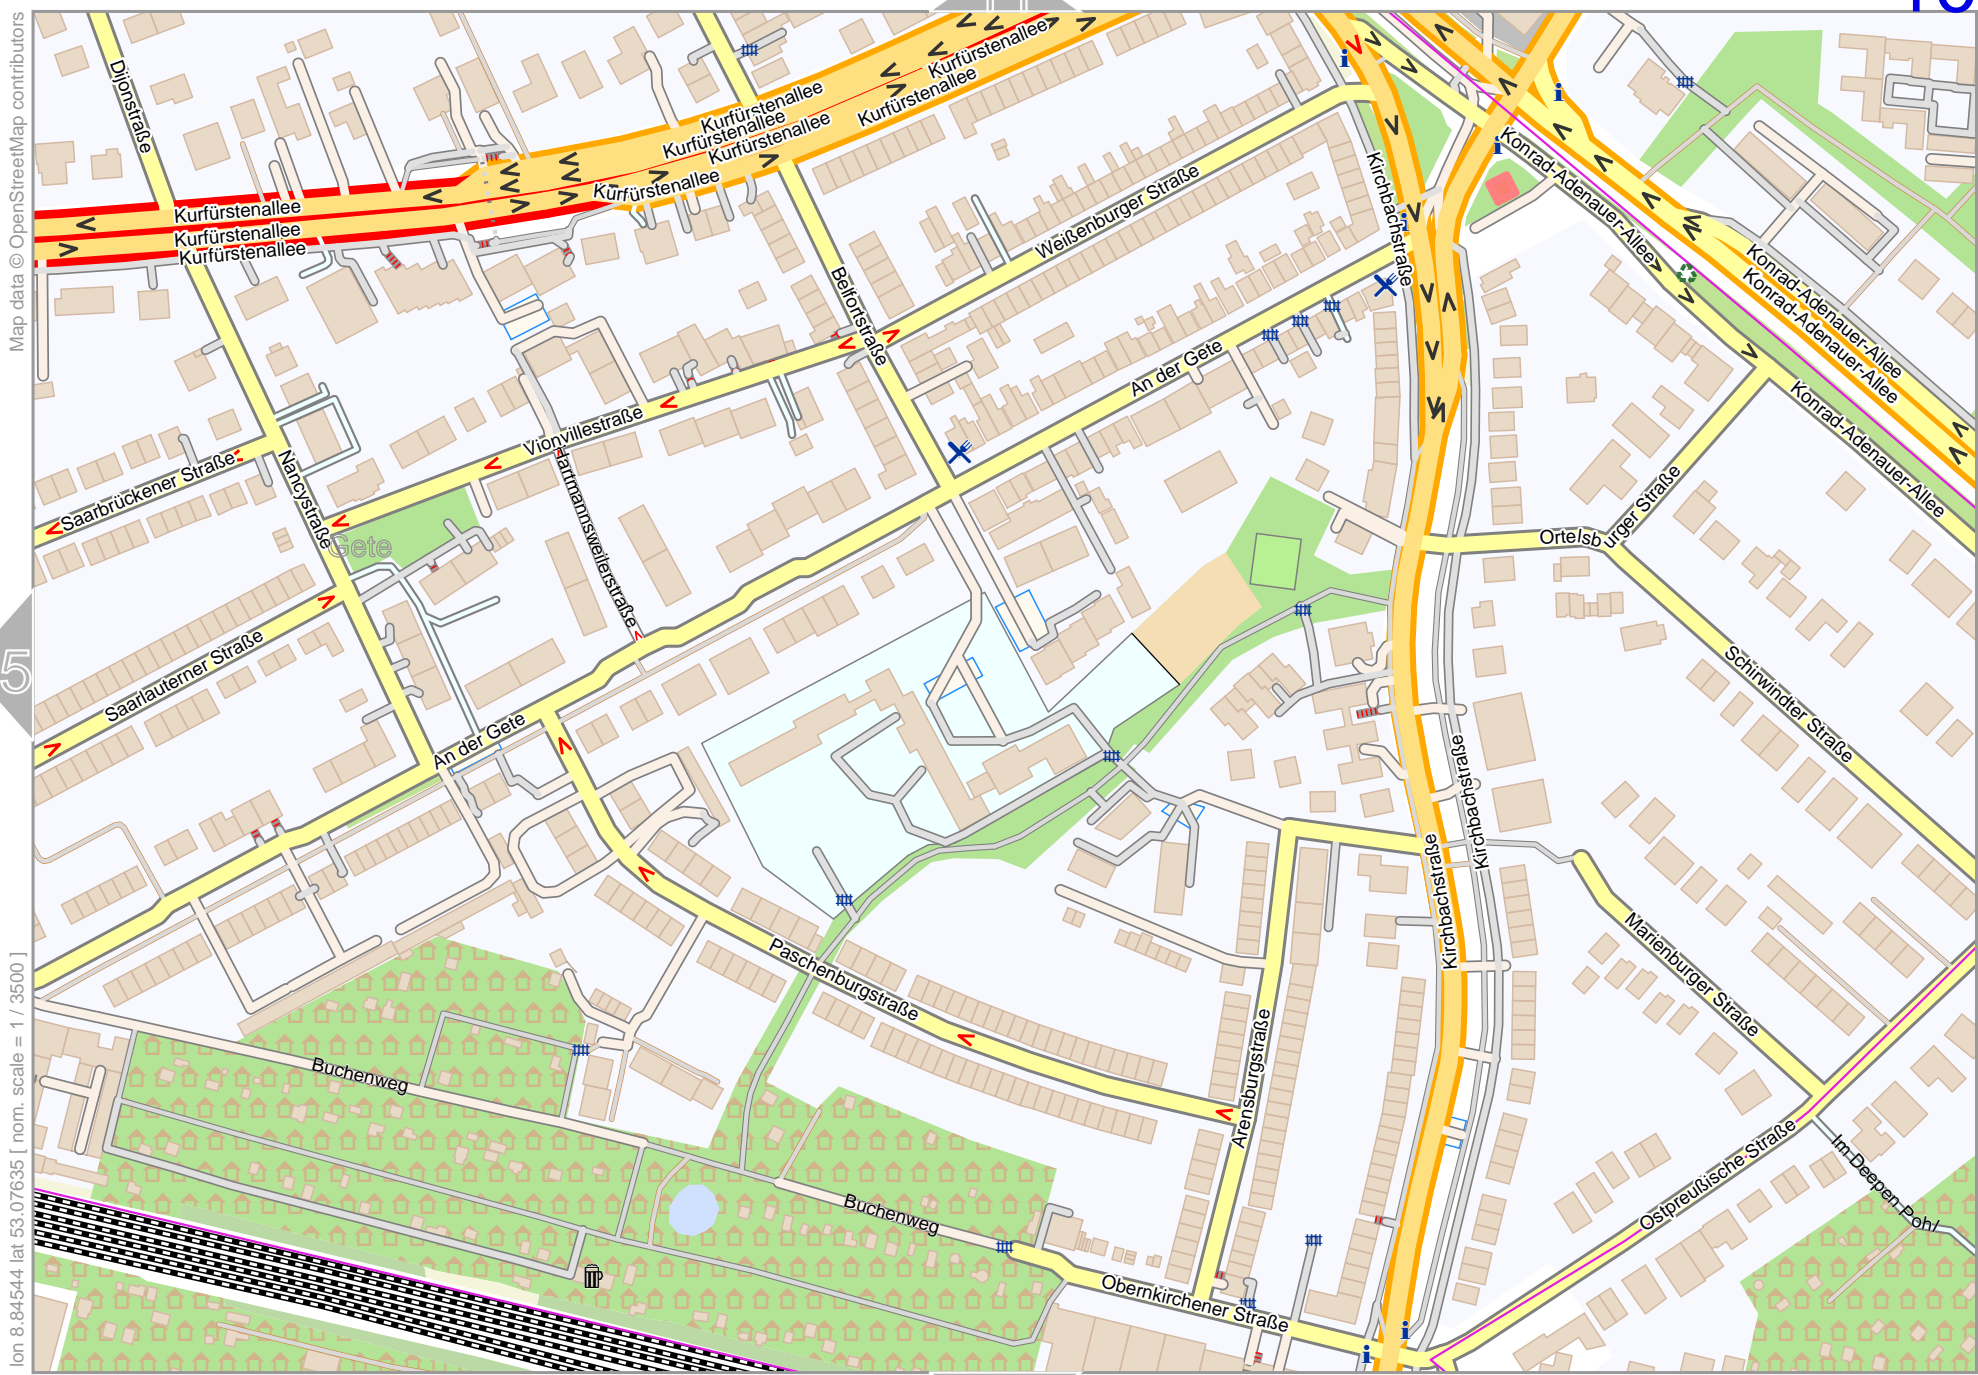

Penthaus Radius

Map data © OpenStreetMap contributors

lon 8.84544 lat 53.07635 | nom. scale = 1 / 35000 |

lon 8.85886 lat 53.08201

pdfmap_20230315_140809_Penthaus_Radius_8.82530_53.0791_354.pdf

0 100 m 300 m