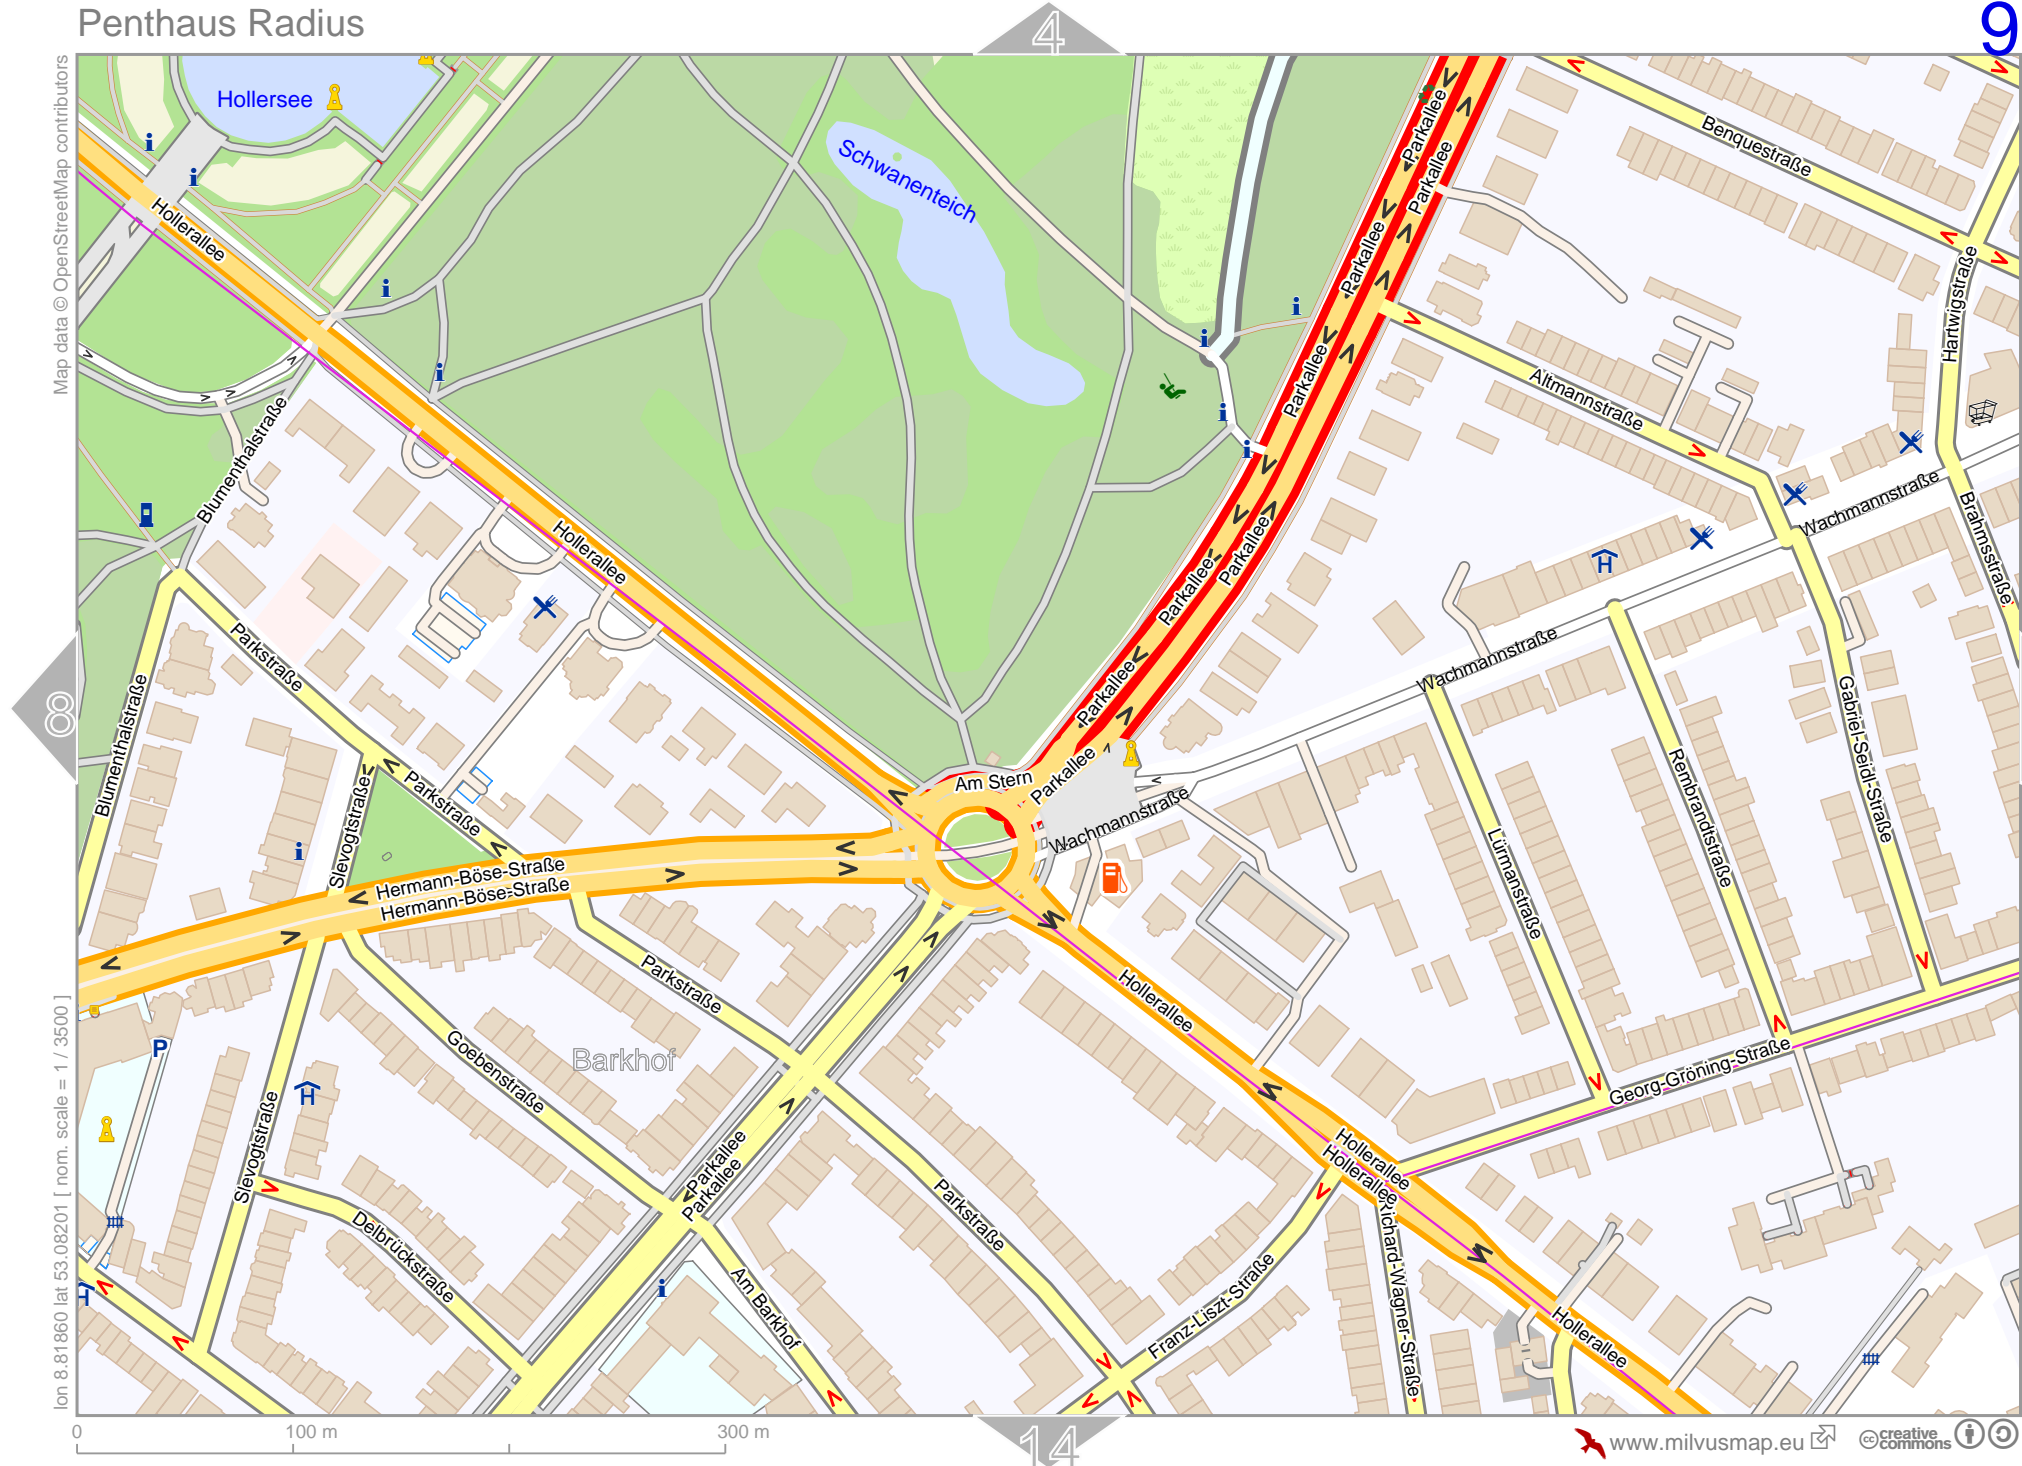

lon 8.79175 lat 53.08201 | nom. scale = 1 / 35000

lon 8.80517 lat 53.08767

pdfmap_20230315_140809_Penthaus_Radius_8.82530_53.0791_354.pdf

Penthaus Radius

Map data © OpenStreetMap contributors

lon 8.80517 lat 53.08201 | nom. scale = 1 / 35000

lon 8.81860 lat 53.08767

pdfmap_20230315_140809_Penthaus_Radius_8.82530_53.0791_354.pdf

Penthaus Radius

Map data © OpenStreetMap contributors

lon 8.81860 lat 53.08201 | nom. scale = 1 / 35000

lon 8.83202 lat 53.08767