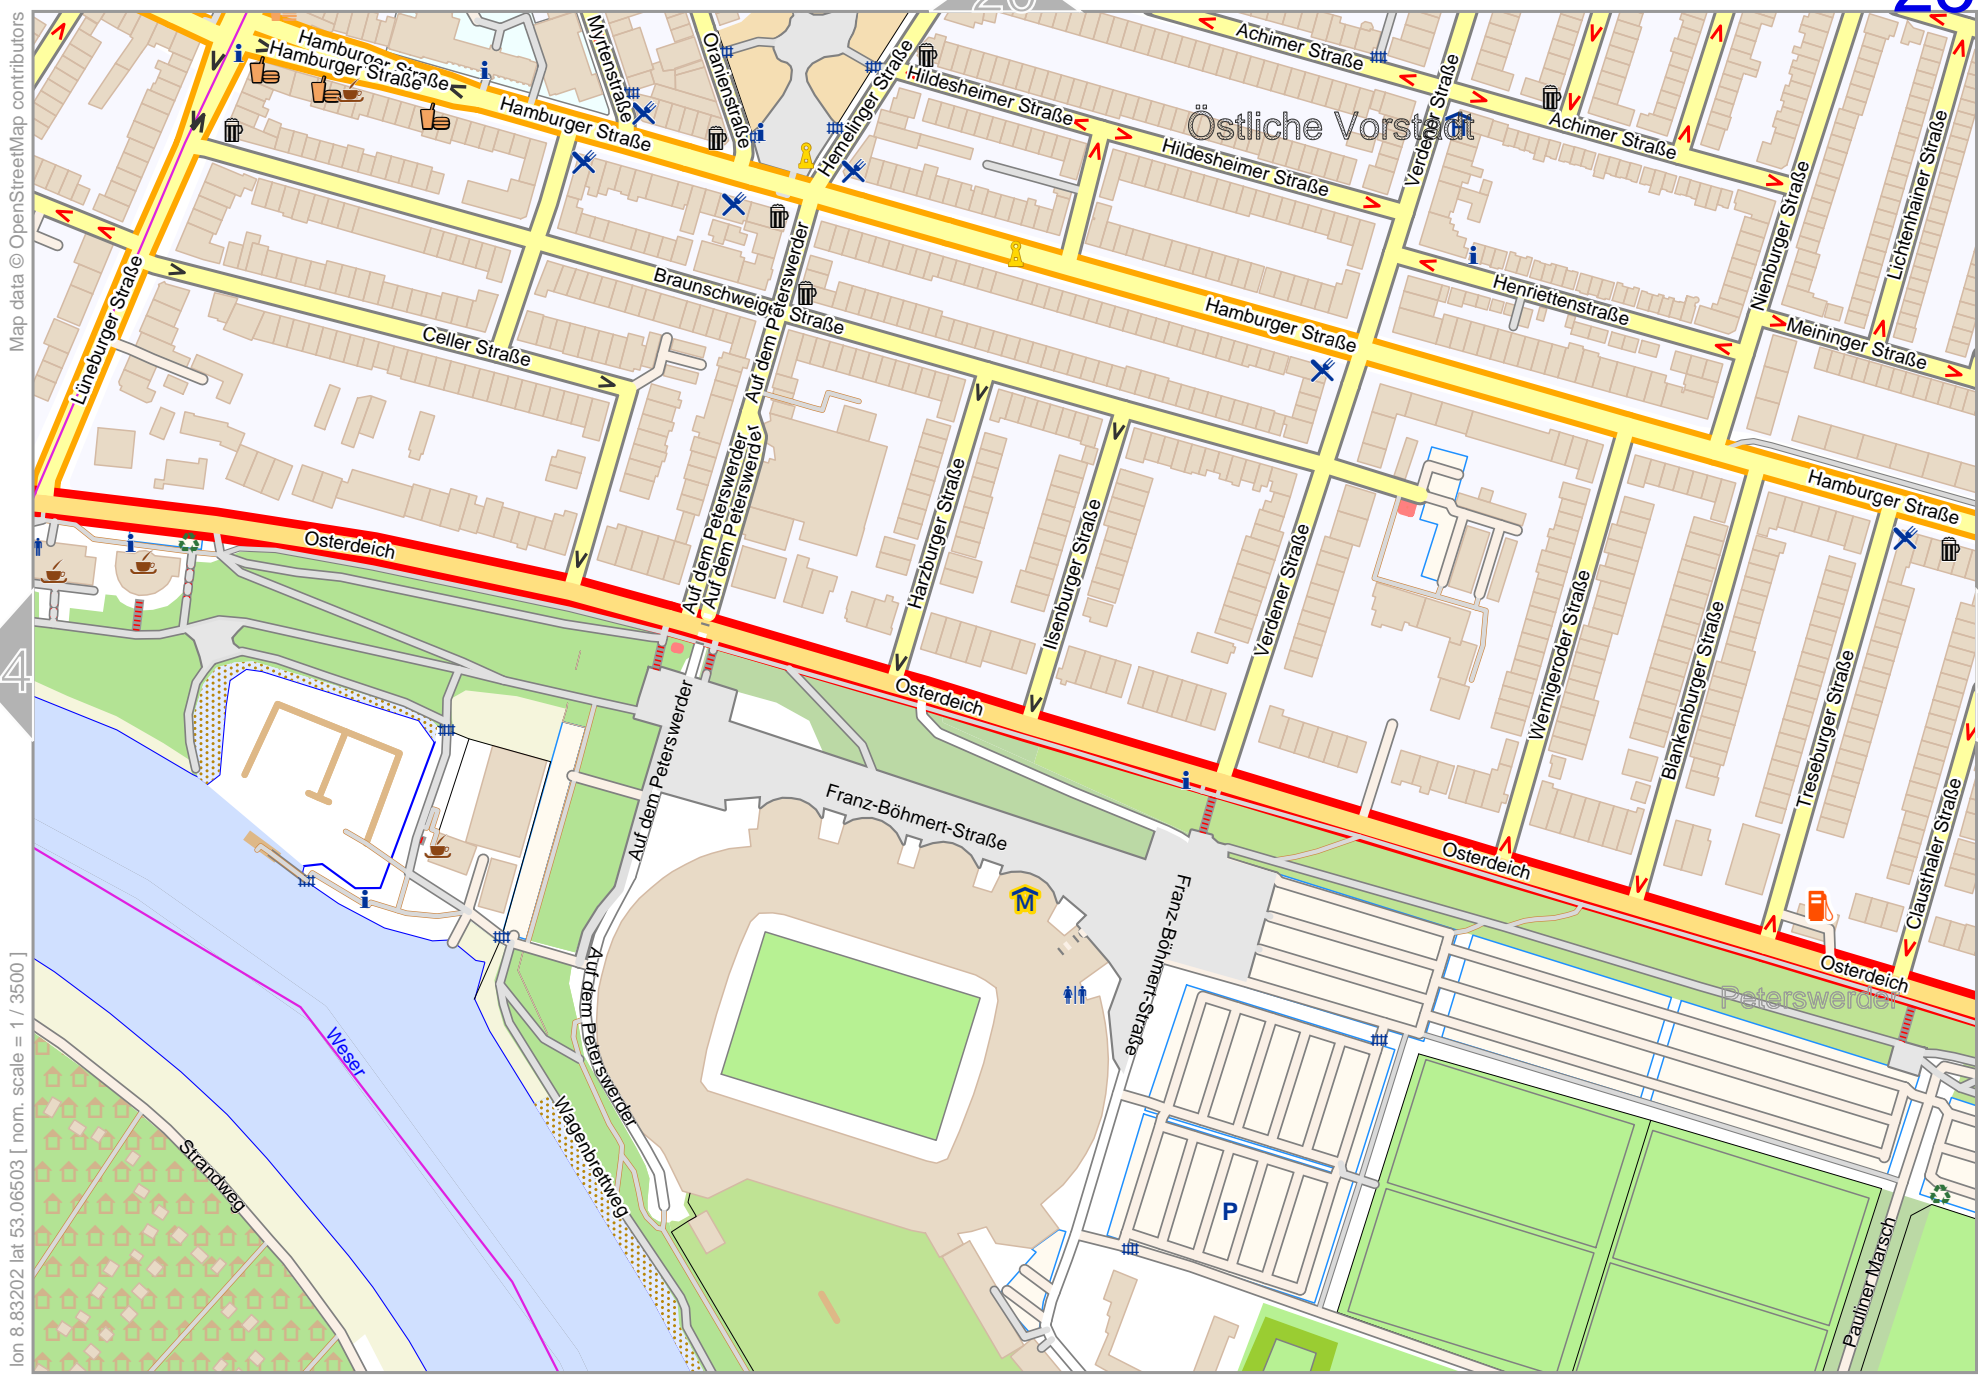

Penthaus Radius

Map data © OpenStreetMap contributors

lon 8.83202 lat 53.06503 | nom. scale = 1 / 35000 |

lon 8.84544 lat 53.07069

pdfmap_20230315_140809_Penthaus_Radius_8.82530_53.0791_354.pdf