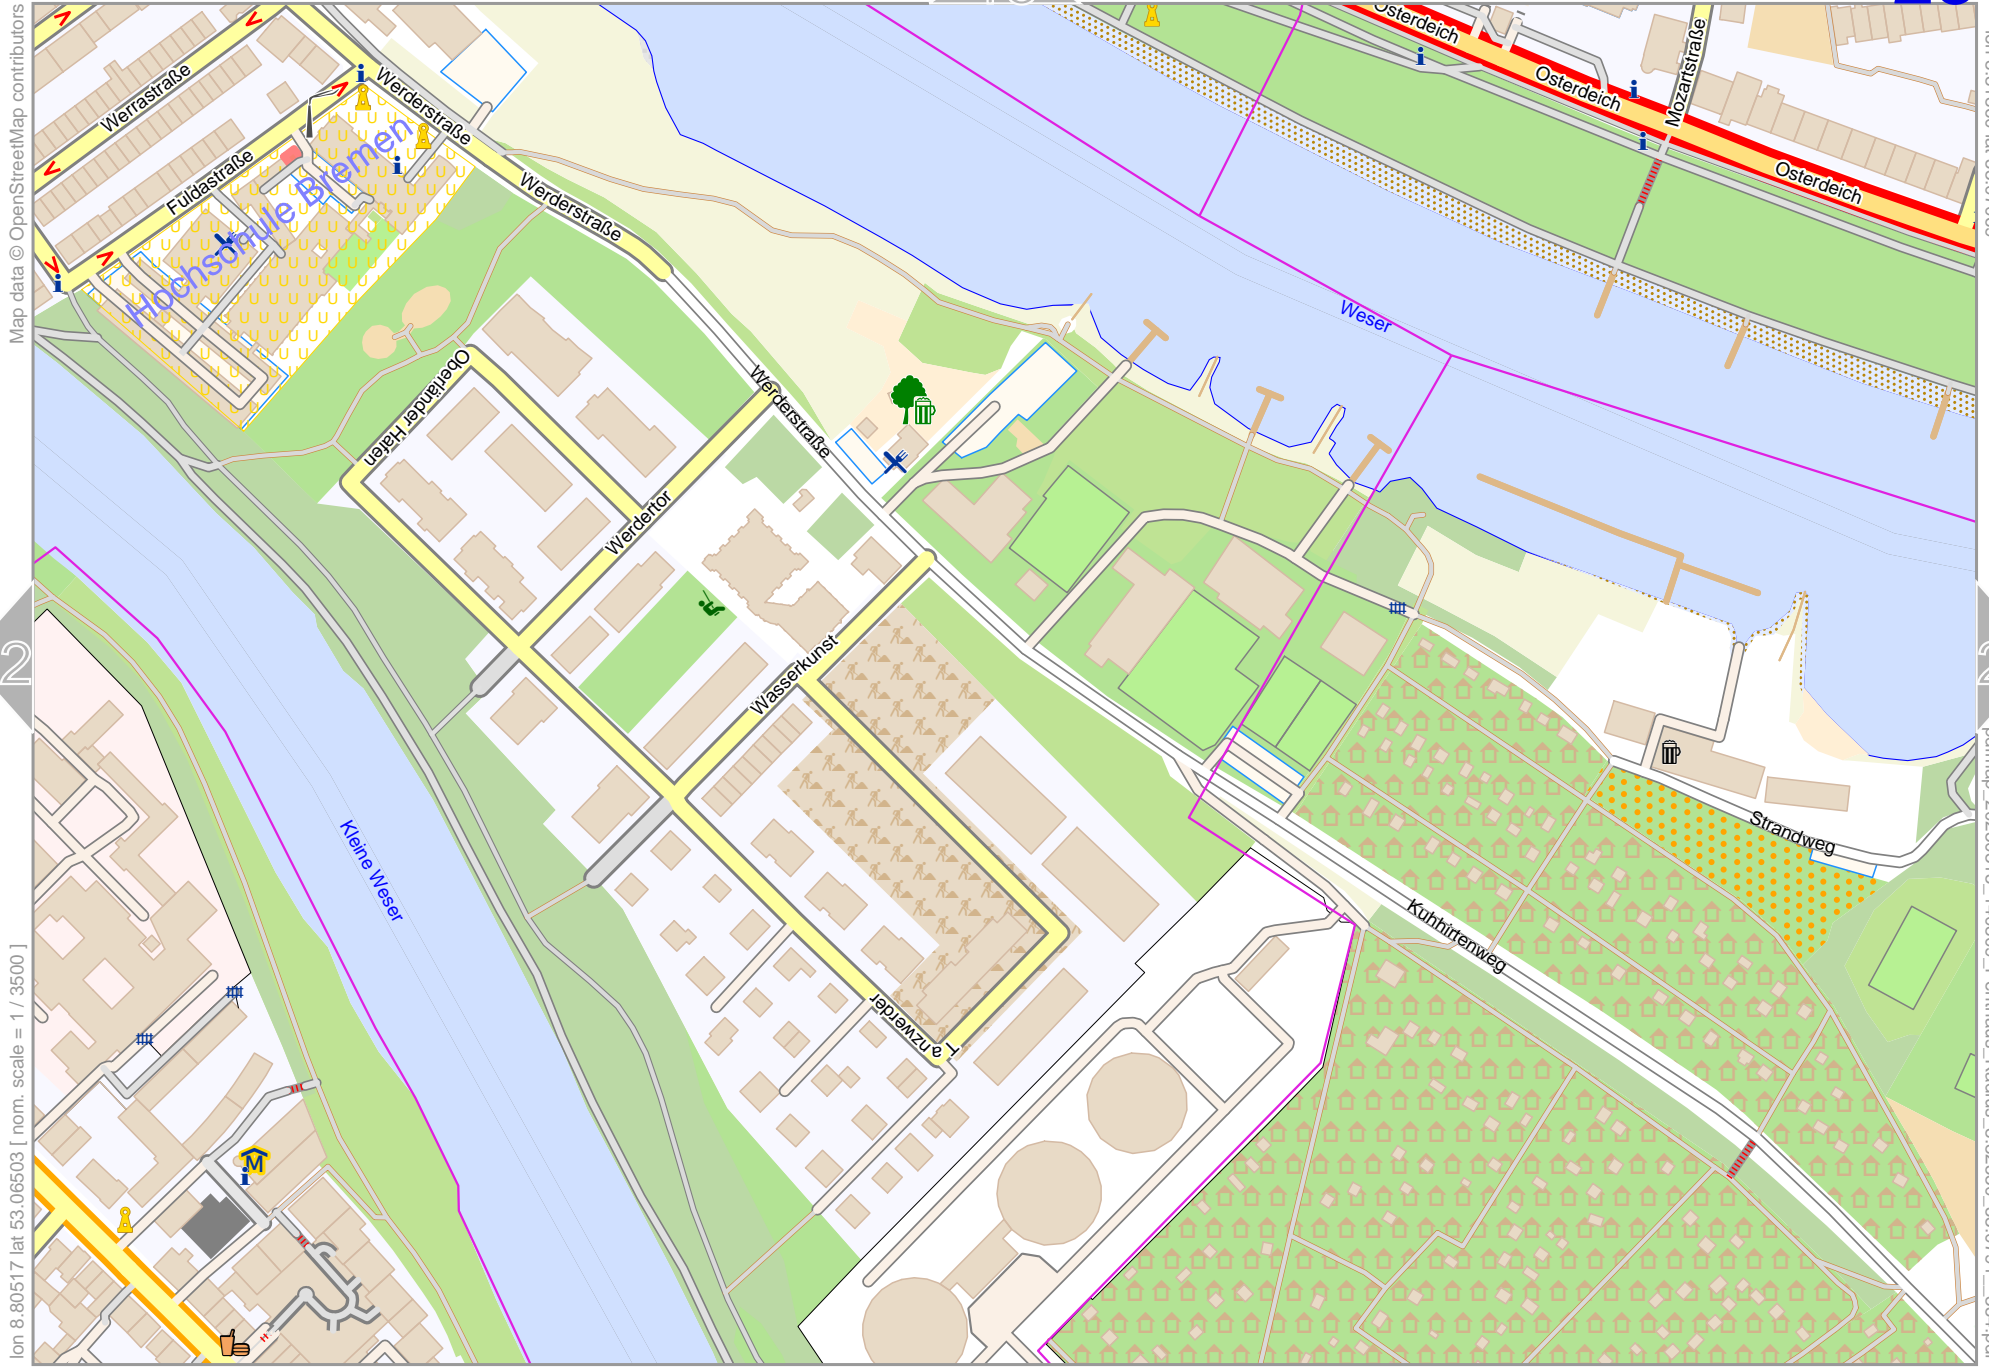

Penthaus Radius

lon 8.80517 lat 53.06503 | nom. scale = 1 / 35000 |

Map data © OpenStreetMap contributors

lon 8.81860 lat 53.07069

pdfmap_20230315_140809_Penthaus_Radius_8.82530_53.0791_354.pdf