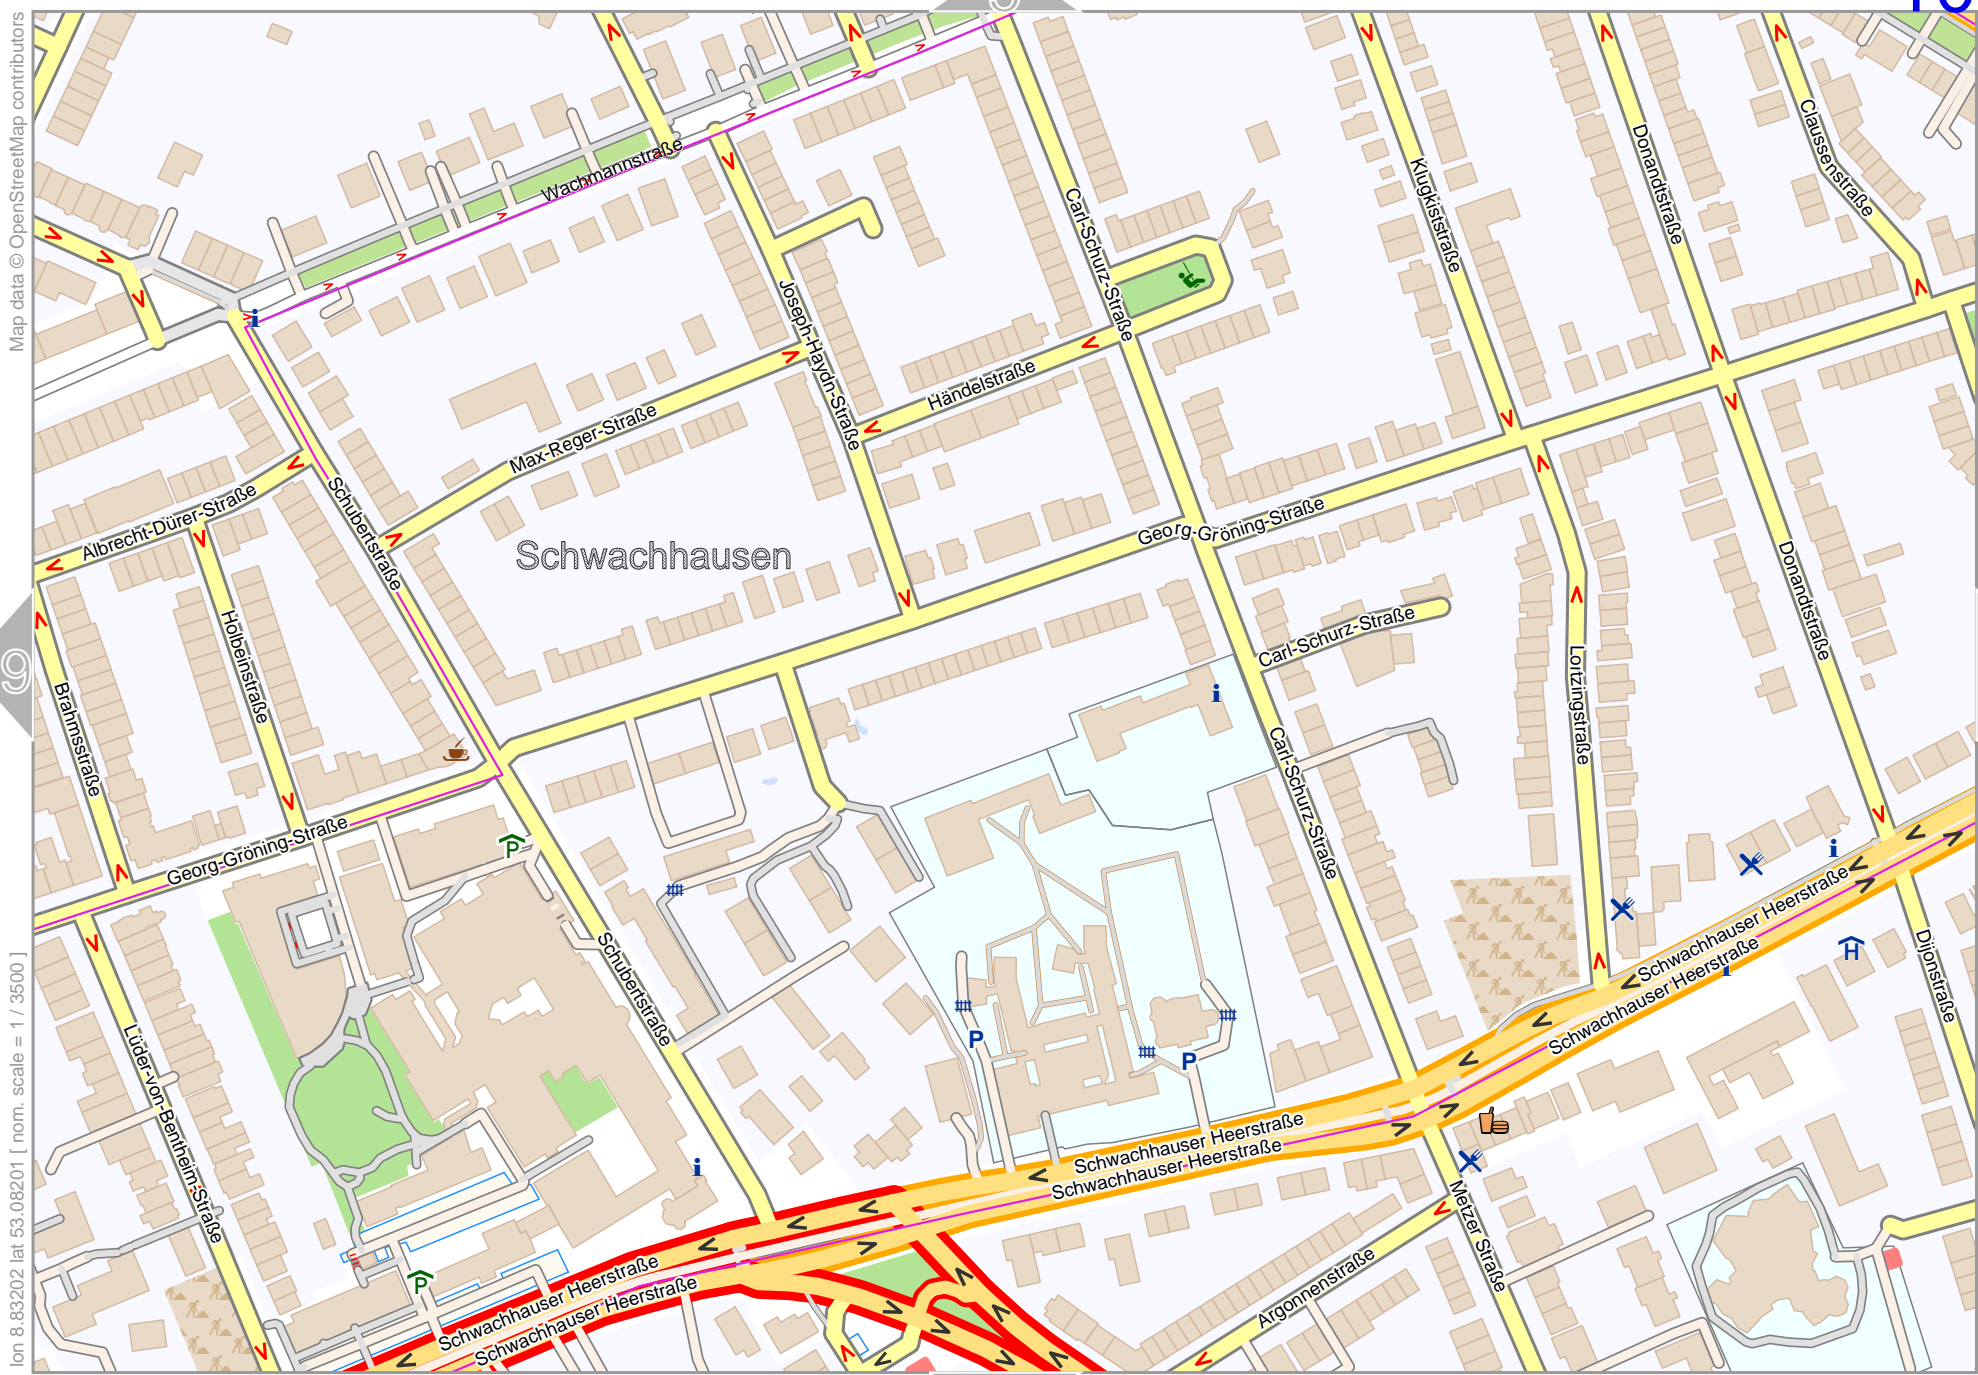

Penthaus Radius

Map data © OpenStreetMap contributors

lon 8.83202 lat 53.08201 | nom. scale = 1 / 35000 |

lon 8.84544 lat 53.08767

pdfmap_20230315_140809_Penthaus_Radius_8.82530_53.0791_354.pdf