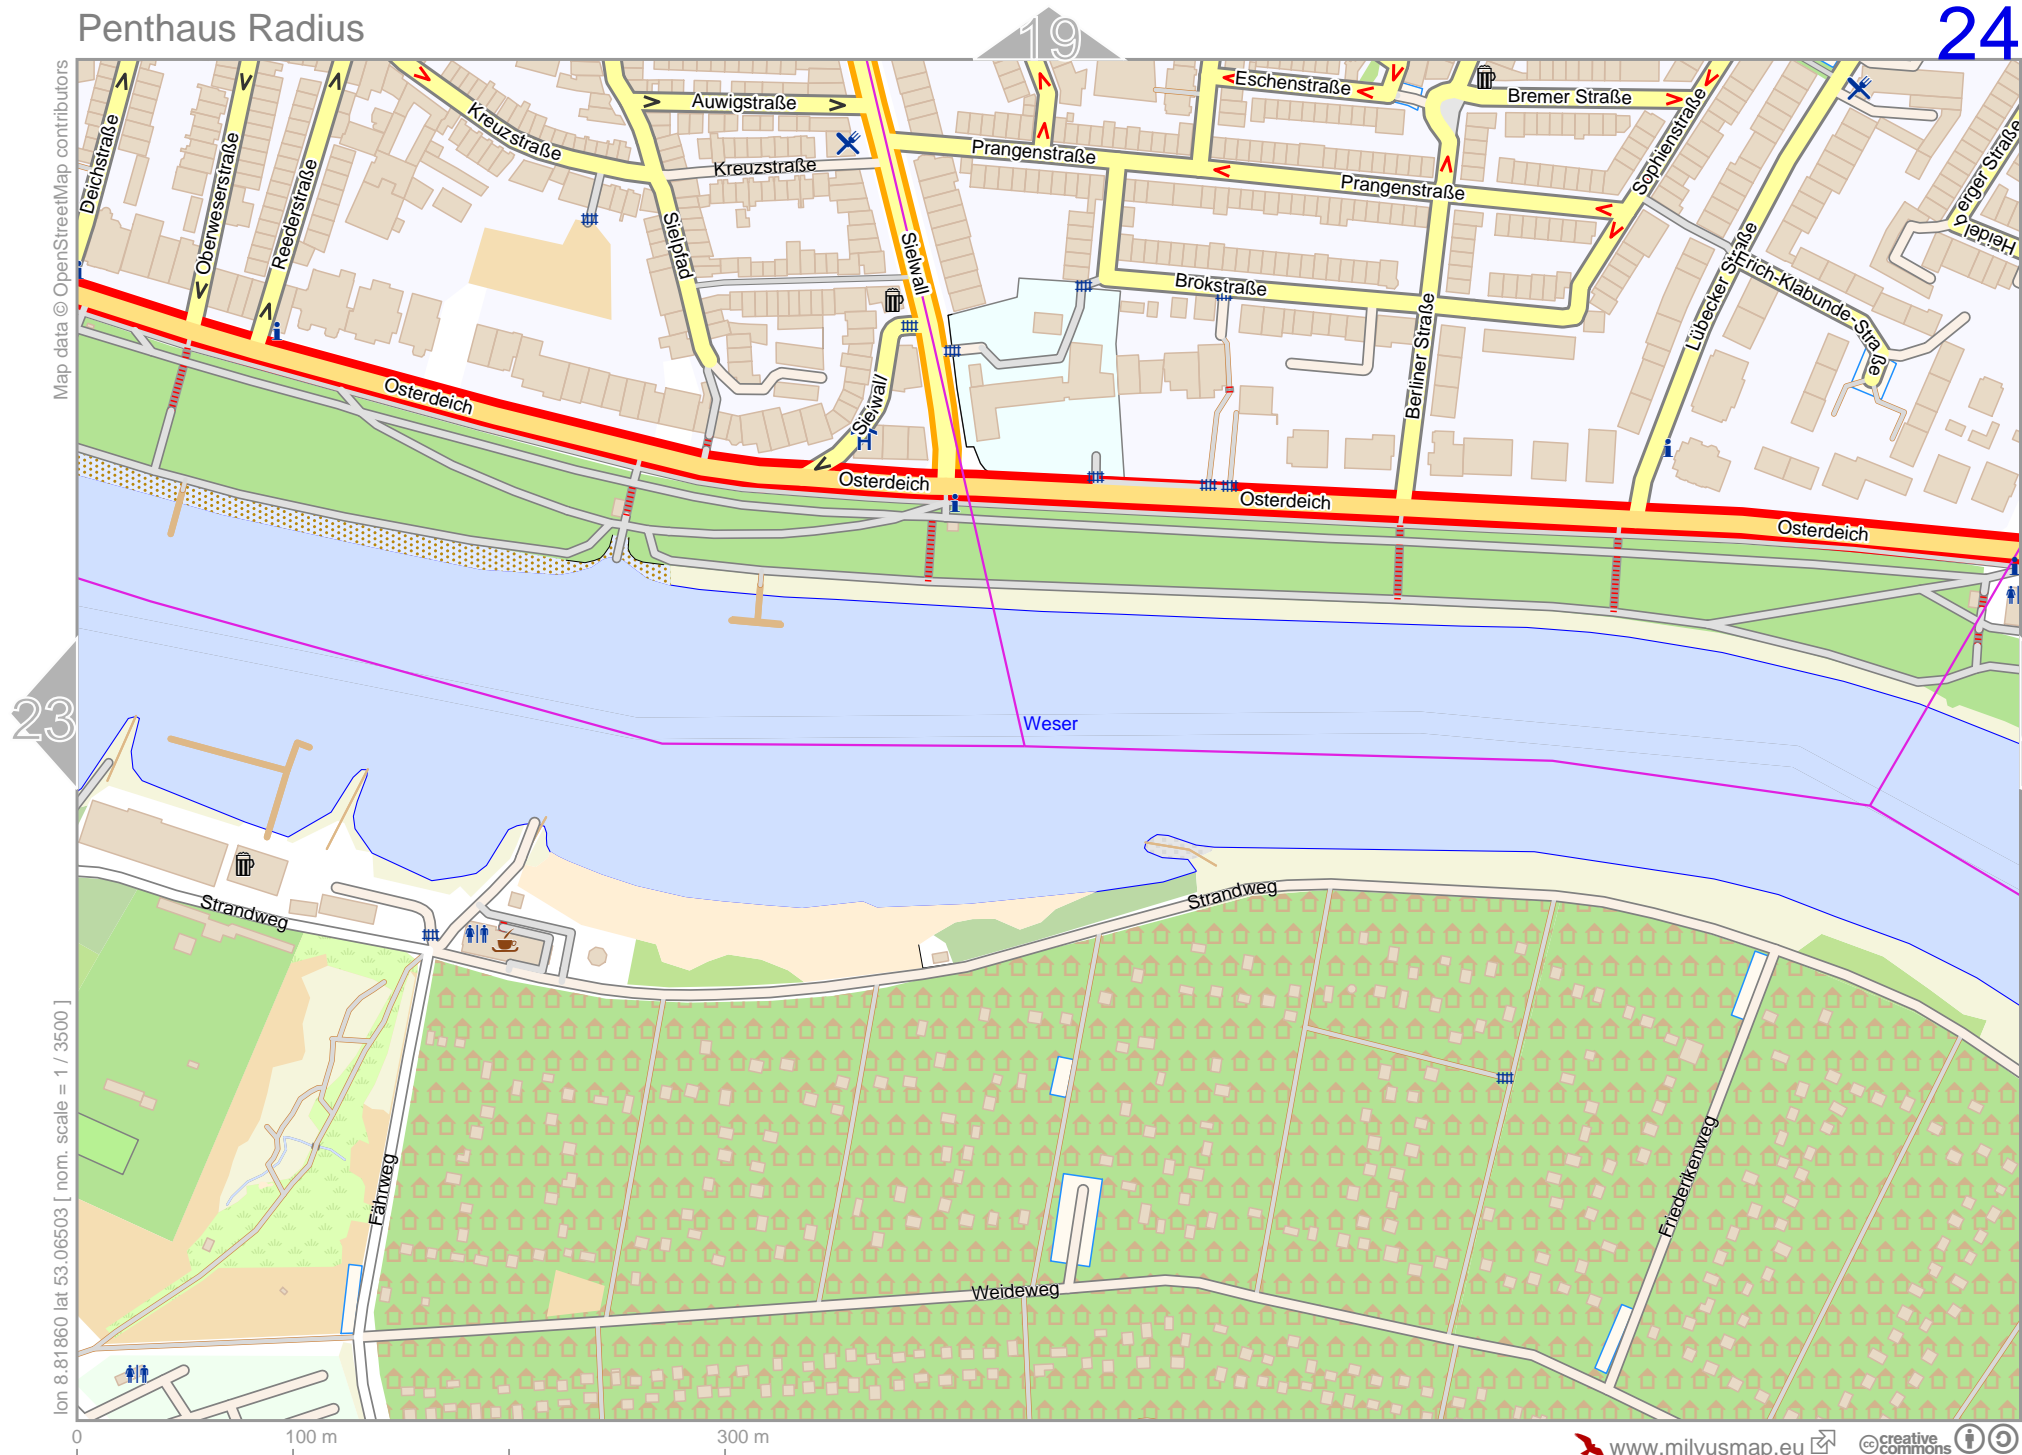

lon 8.79175 lat 53.06503 | norm. scale = 1 / 35000 |

lon 8.80517 lat 53.07069

pdfmap_20230315_140809_Penthaus_Radius_8.82530_53.0791_354.pdf

Penthaus Radius

lon 8.80517 lat 53.06503 | nom. scale = 1 / 35000 |

Map data © OpenStreetMap contributors

lon 8.81860 lat 53.07069

pdfmap_20230315_140809_Penthaus_Radius_8.82530_53.0791_354.pdf

Penthaus Radius

Map data © OpenStreetMap contributors

lon 8.83202 lat 53.07069

23