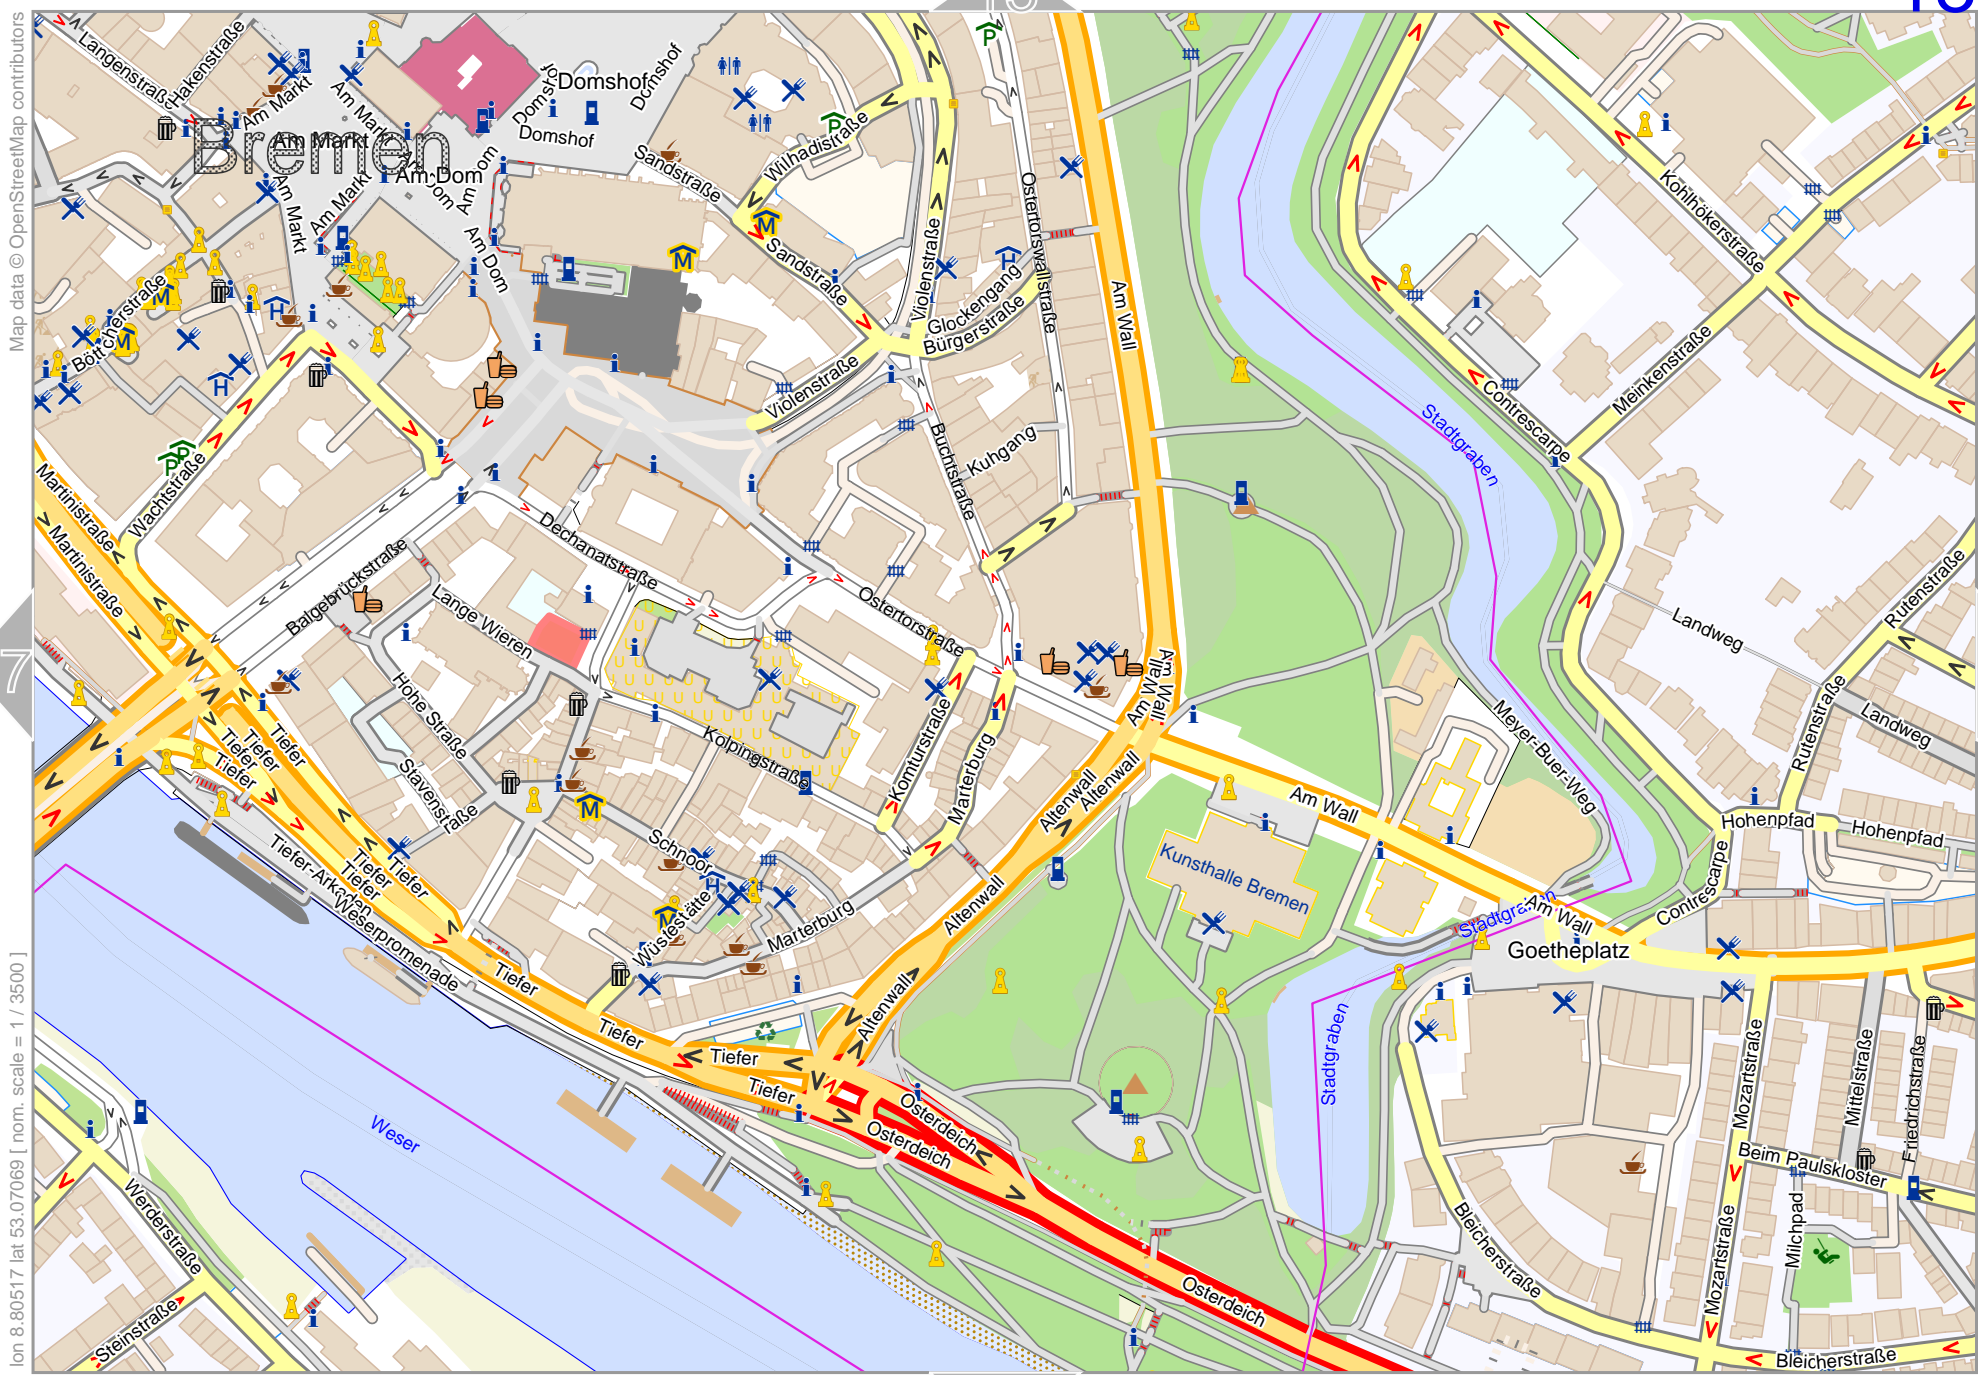

lon 8.85886 lat 53.08201

pdfmap_20230315_140809_Penthaus_Radius_8.82530_53.0791_354.pdf

0 100 m 300 m

Penthaus Radius

Map data © OpenStreetMap contributors

lon 8.79175 lat 53.07069 | nom. scale = 1 / 35000 |

Penthaus Radius

Map data © OpenStreetMap contributors

lon 8.81860 lat 53.07635

pdfmap_20230315_140809_Penthaus_Radius_8.82530_53.0791_354.pdf

lon 8.80517 lat 53.07069 | nom. scale = 1 / 35000 |

Penthaus Radius