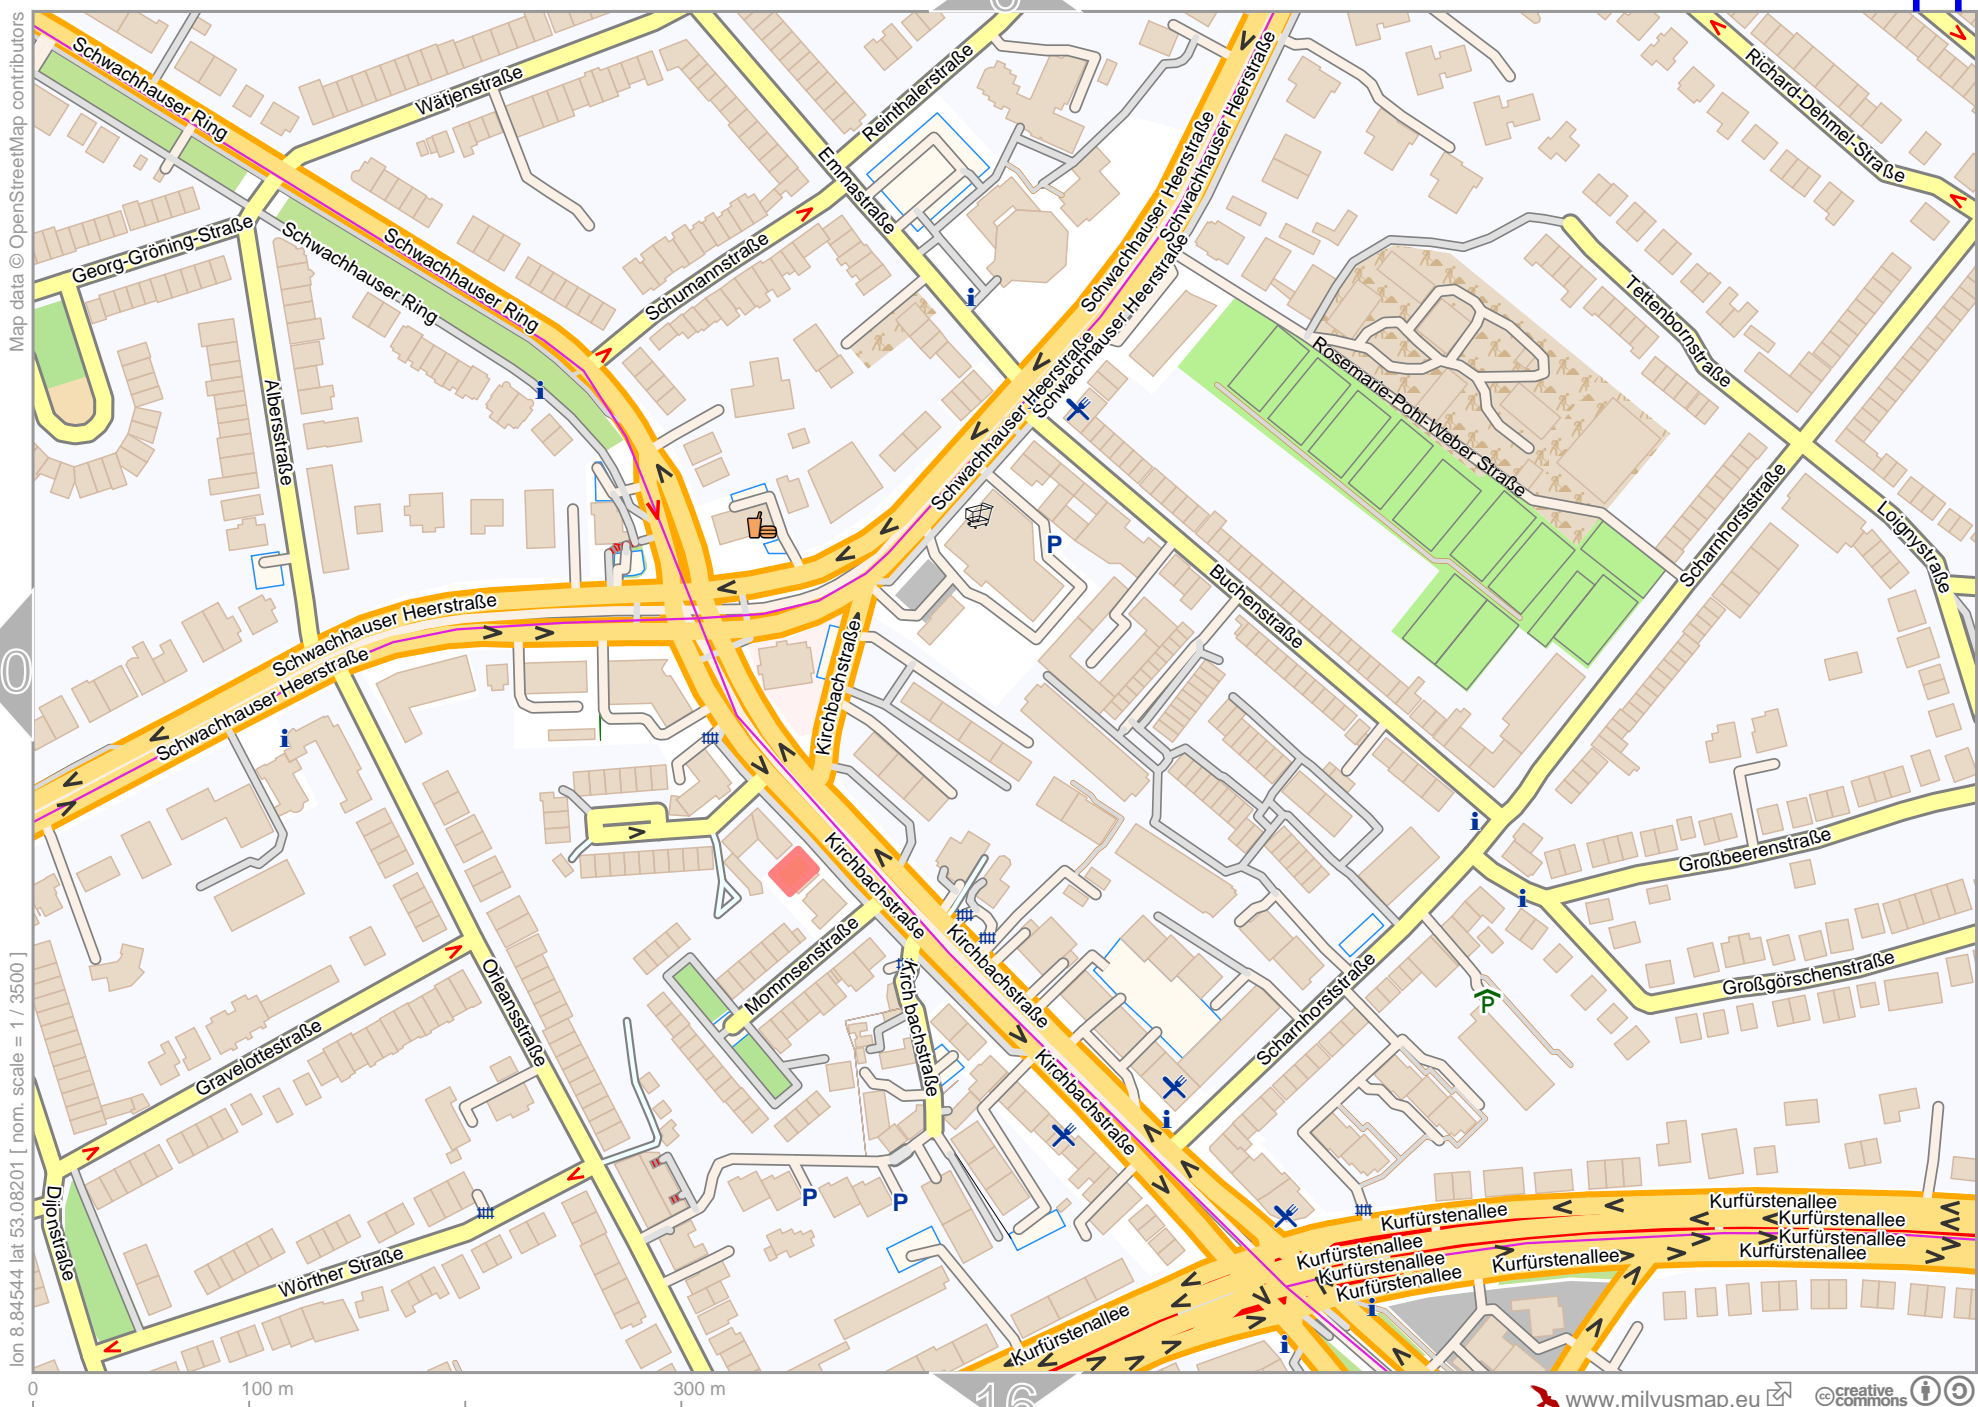

Penthaus Radius

Map data © OpenStreetMap contributors

lon 8.84544 lat 53.08201 | nom. scale = 1 / 35000 |

lon 8.85896 lat 53.08767

pdfmap 20230315_140809_Penthaus_Radius_8.82530_53.0791_354.pdf