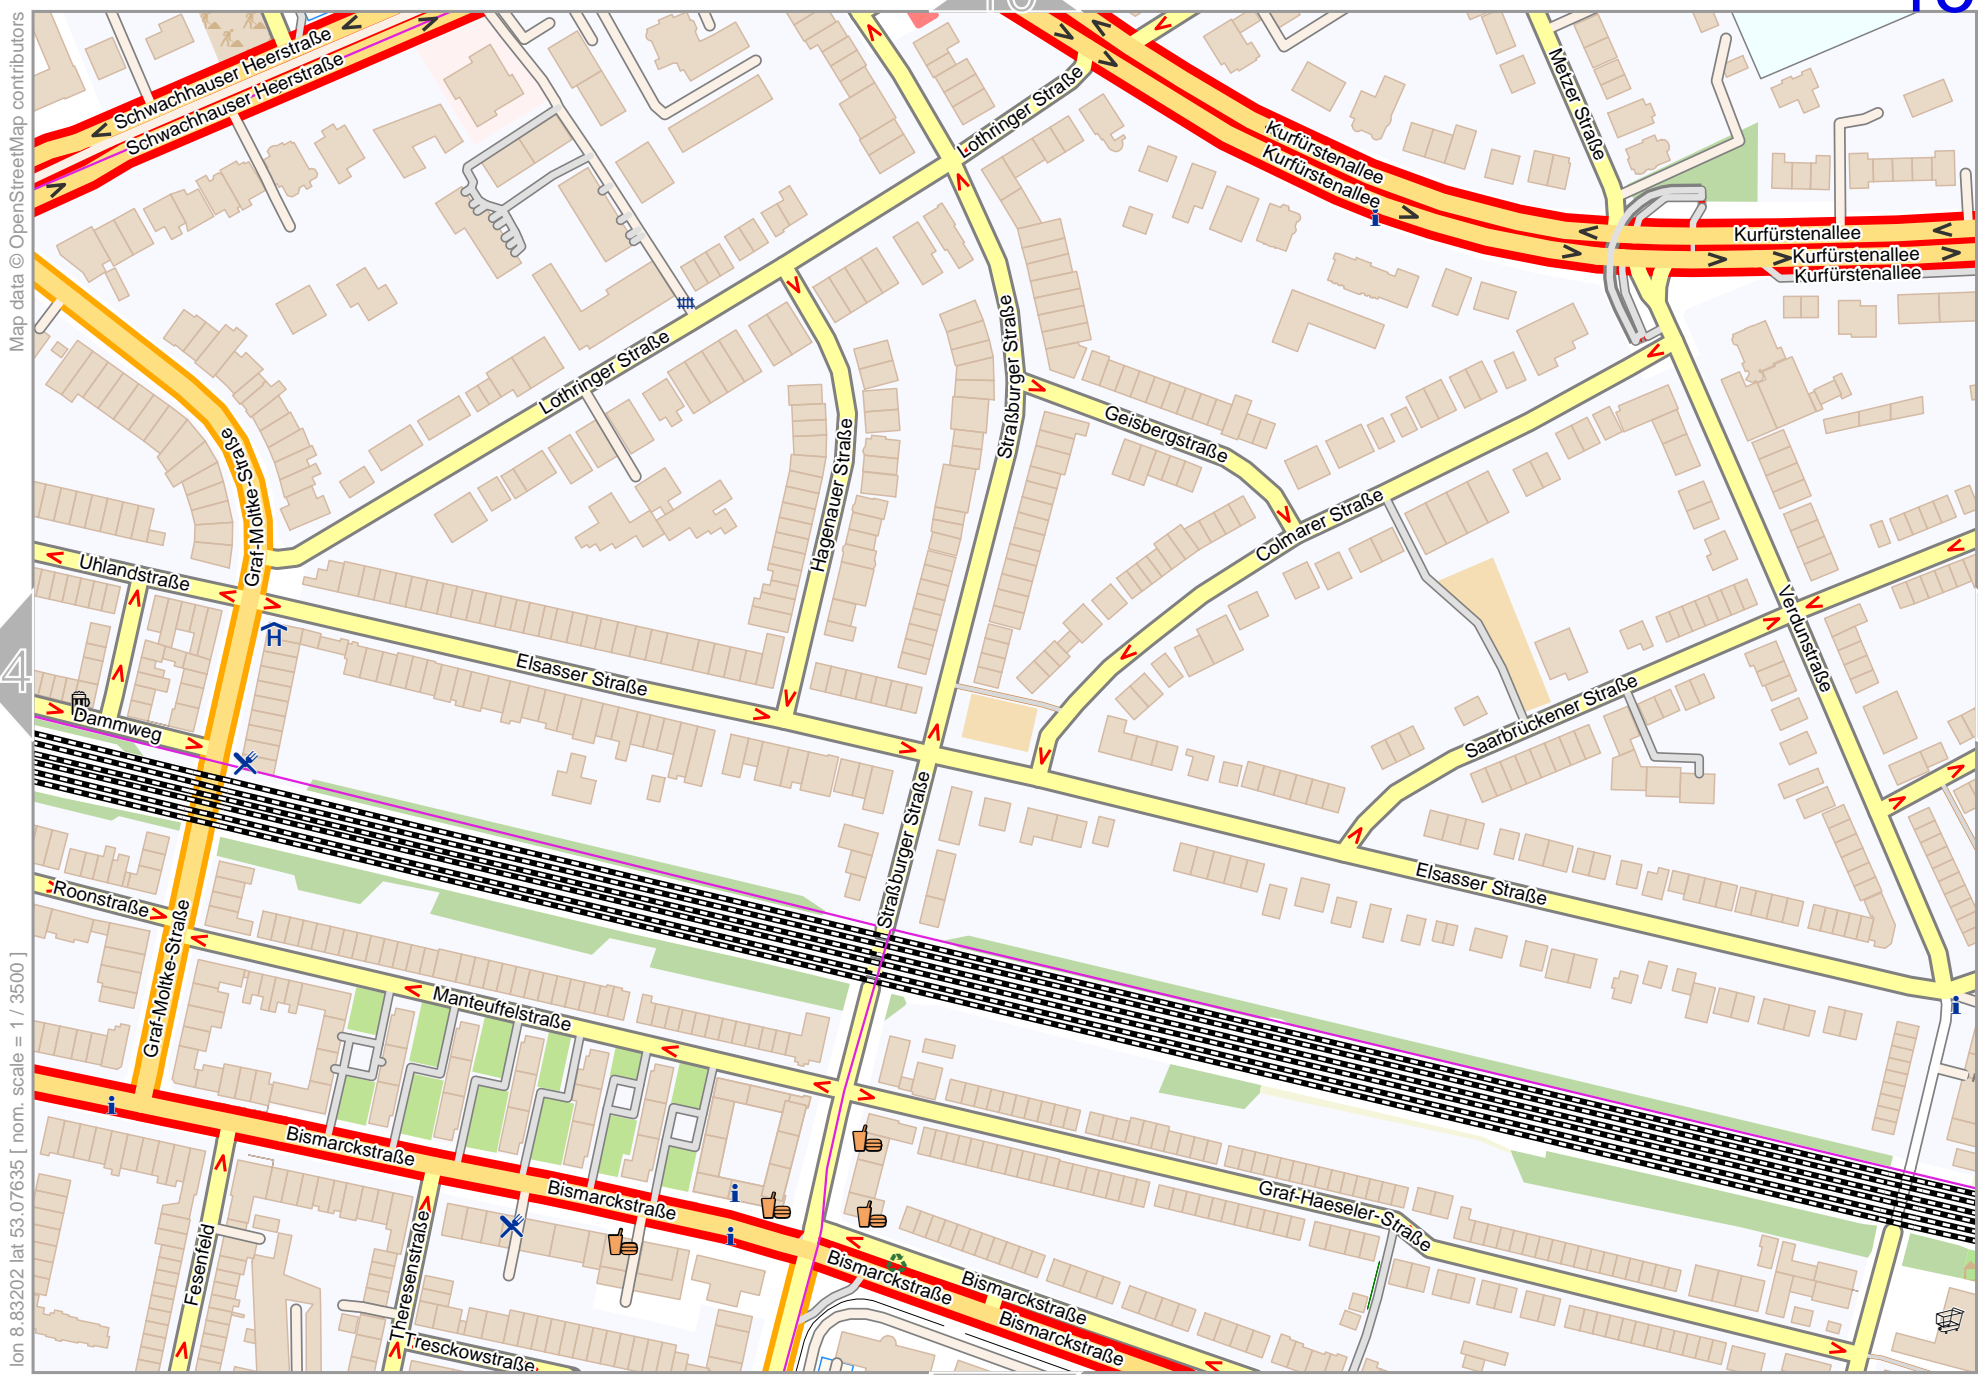

15

pdfmap_20230315_140809_Penthaus_Radius_8.82530_53.0791_354.pdf

Map data © OpenStreetMap contributors

lon 8.81860 lat 53.07635 | nom. scale = 1 / 35000 |

19

Penthaus Radius

Map data © OpenStreetMap contributors