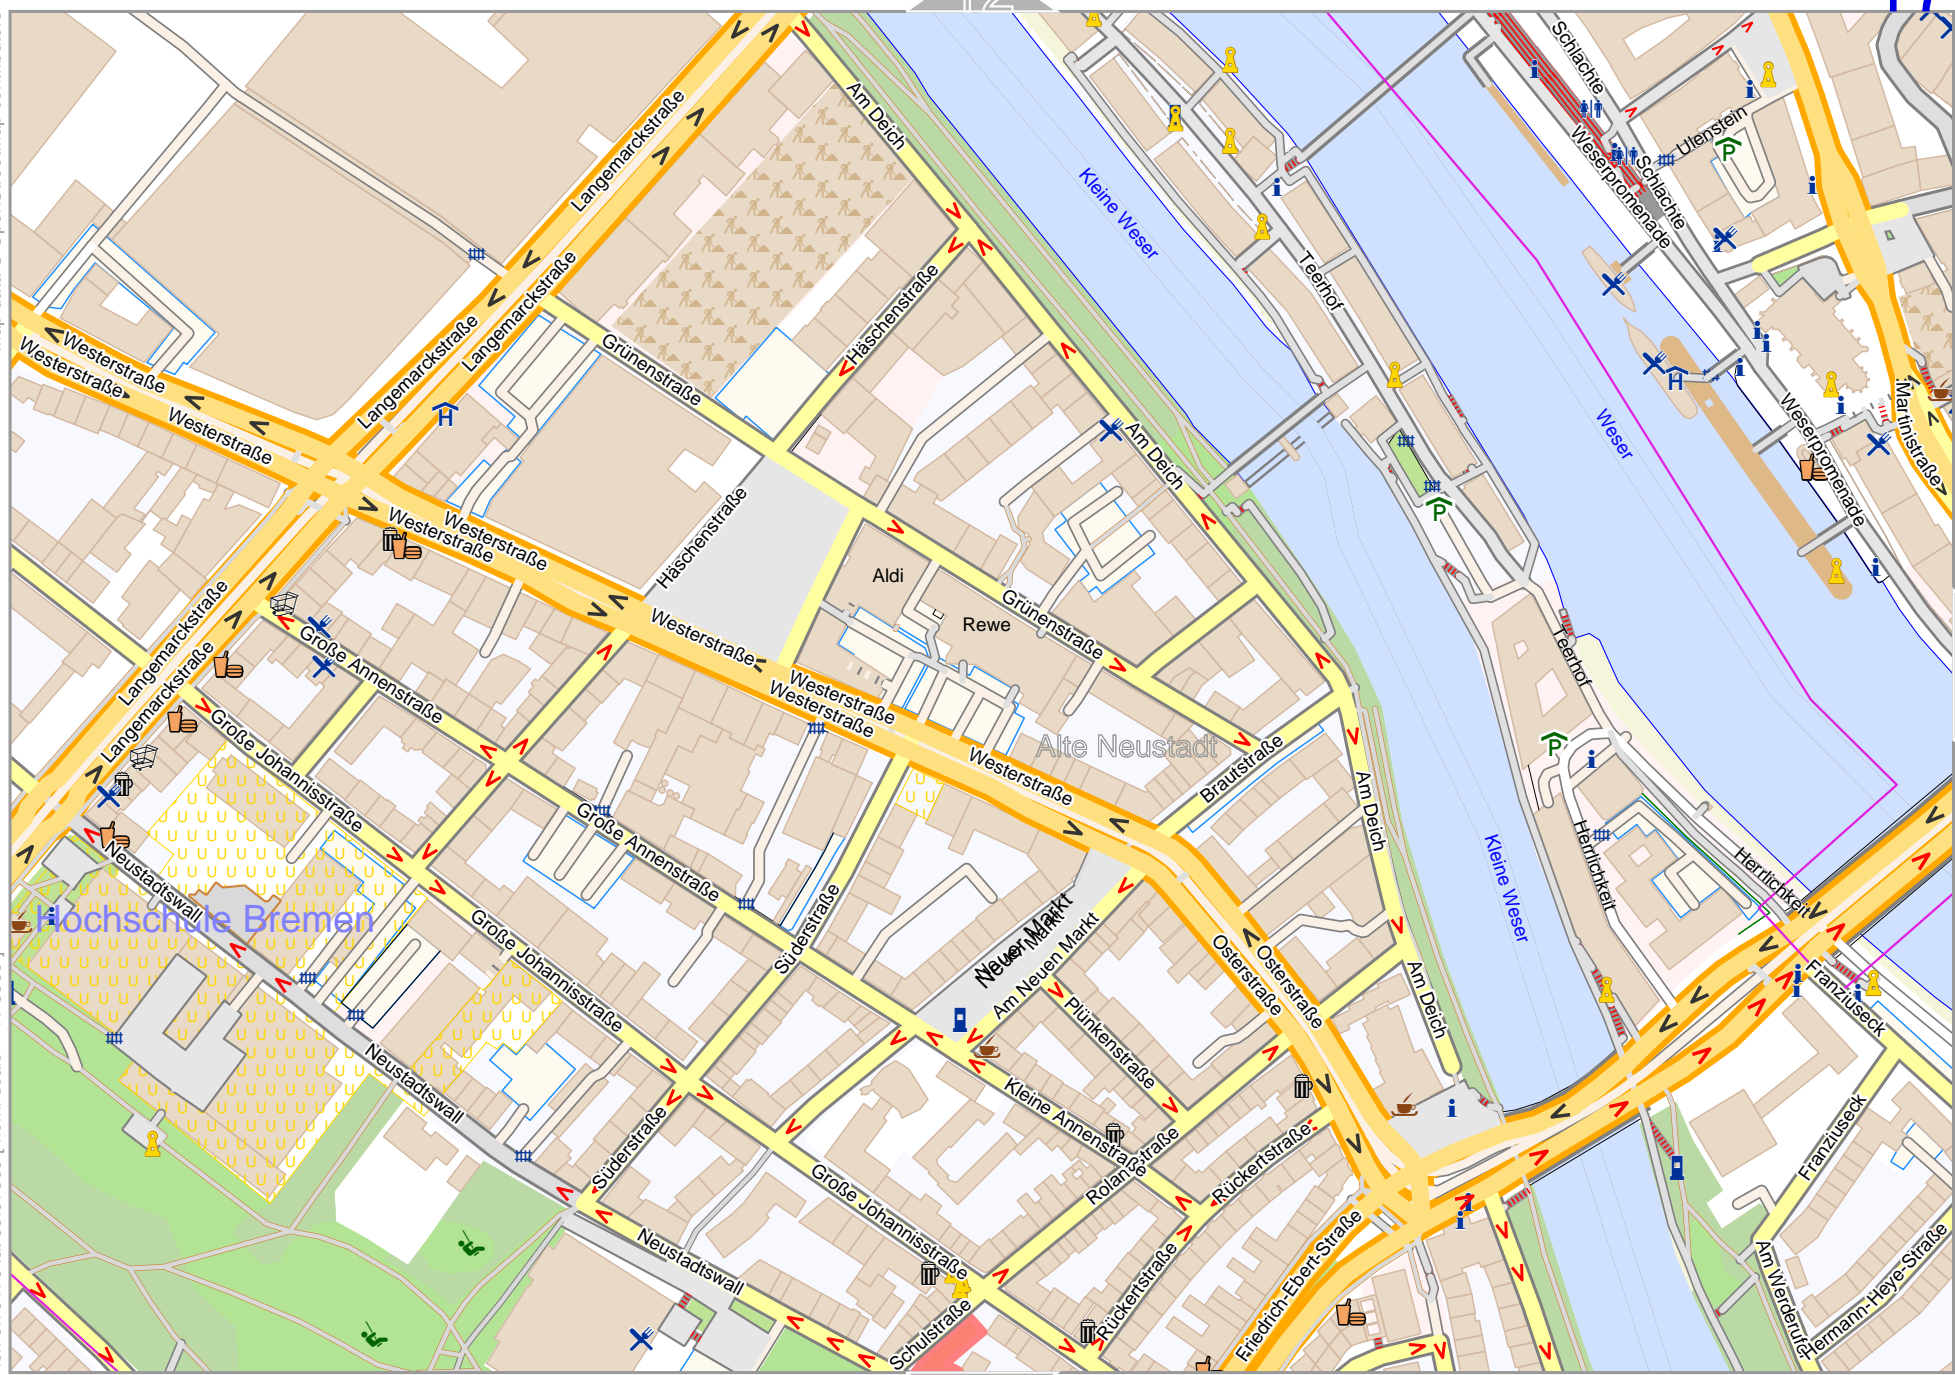

lon 8.85886 lat 53.08201

pdfmap_20230315_140809_Penthaus_Radius_8.82530_53.0791_354.pdf

0 100 m 300 m

Penthaus Radius

Map data © OpenStreetMap contributors

lon 8.79175 lat 53.07069 | nom. scale = 1 / 35000 |

Penthaus Radius

Map data © OpenStreetMap contributors

lon 8.81860 lat 53.07635

pdfmap_20230315_140809_Penthaus_Radius_8.82530_53.0791_354.pdf

lon 8.80517 lat 53.07069 | nom. scale = 1 / 35000 |

Penthaus Radius