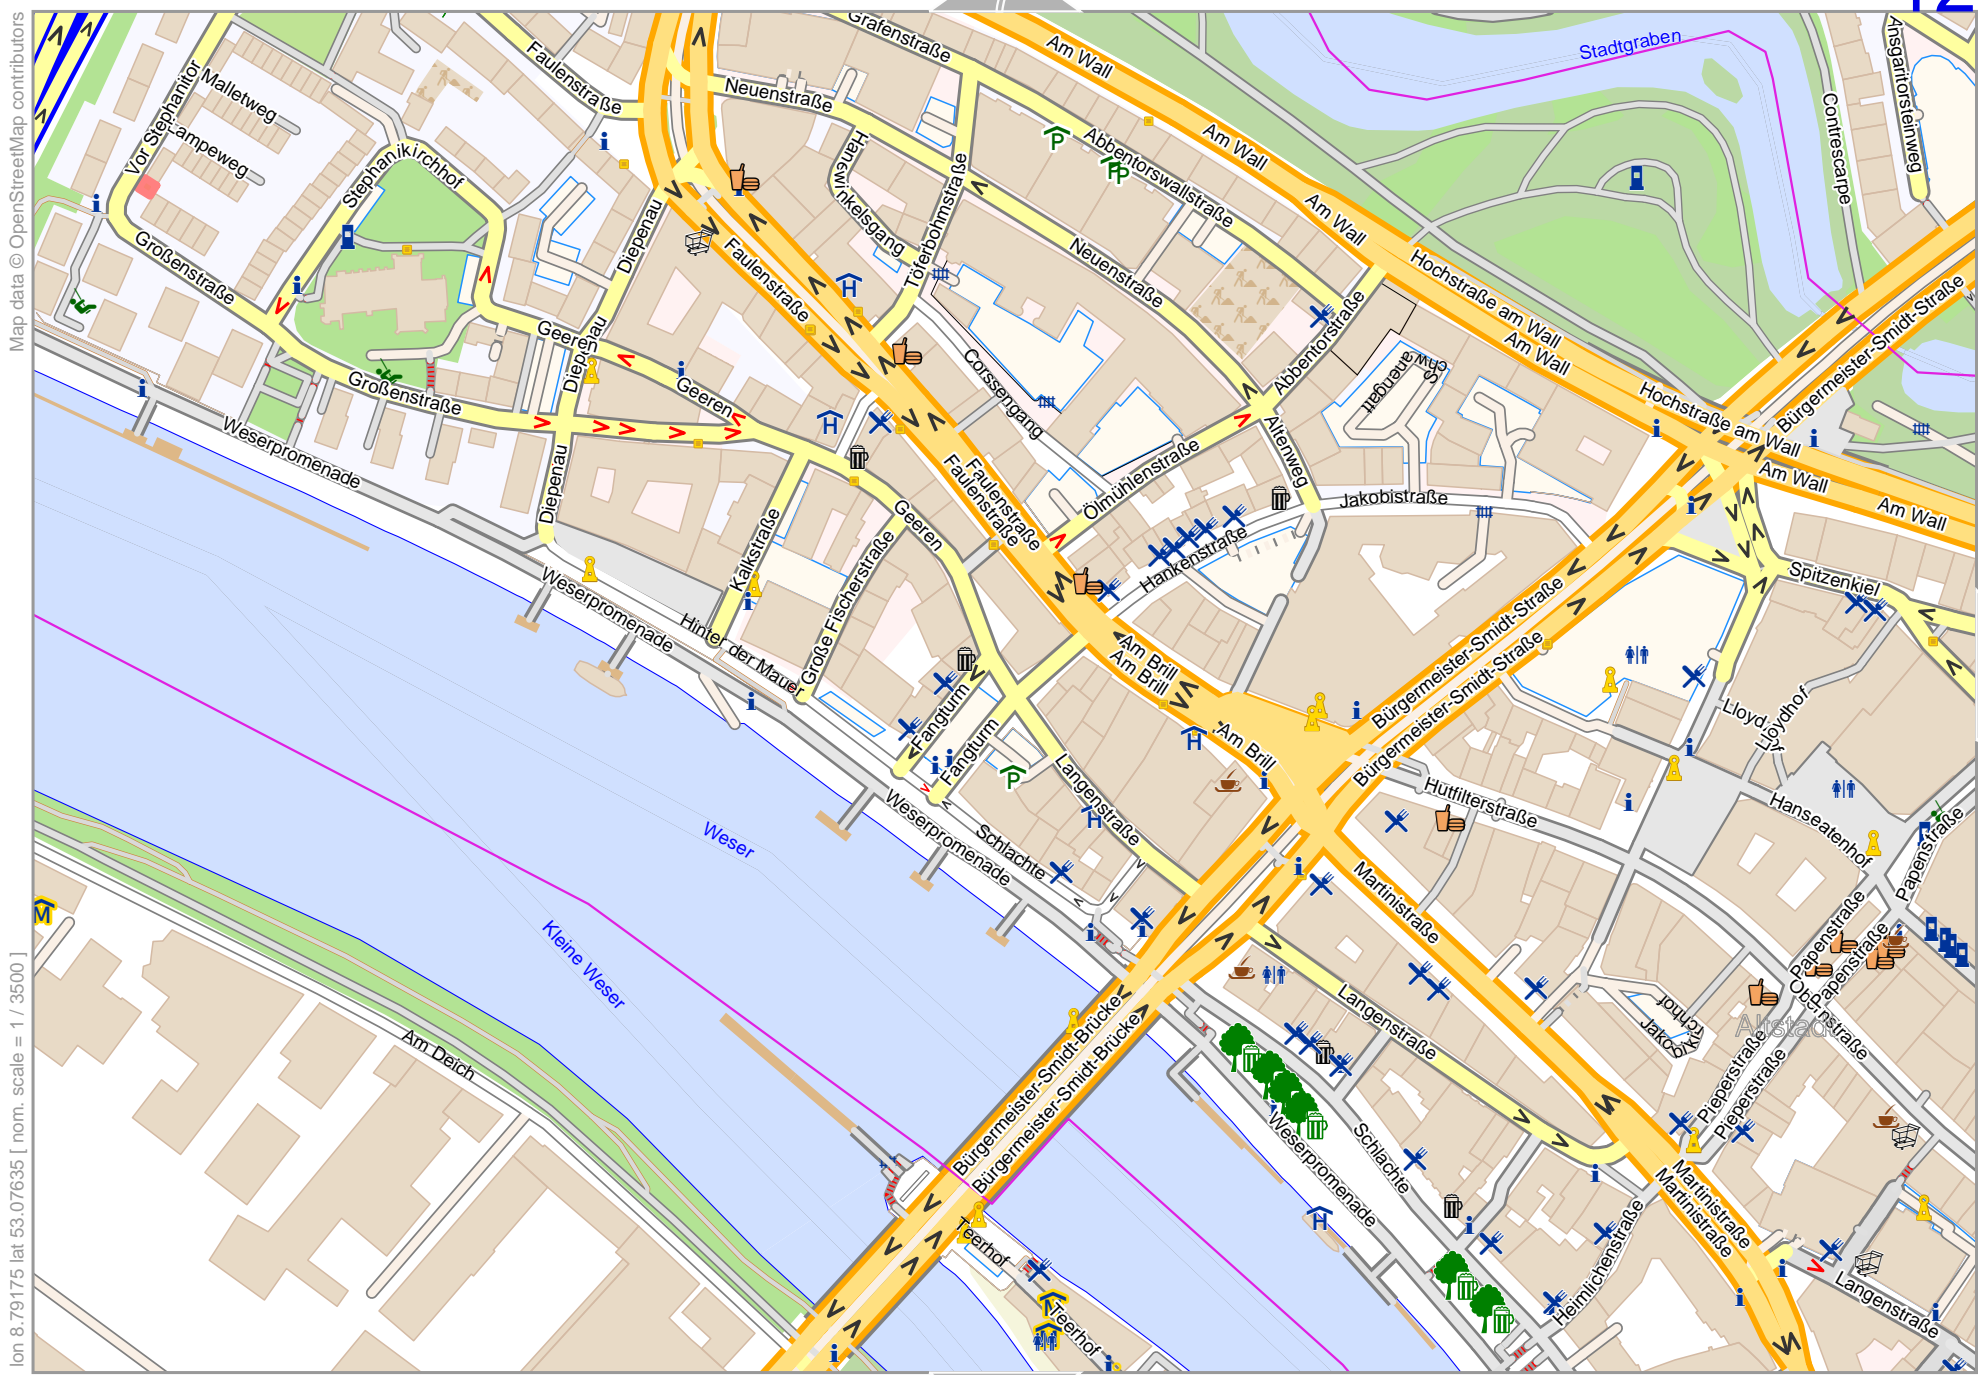

Penthaus Radius

Map data © OpenStreetMap contributors

lon 8.84544 lat 53.08201 | nom. scale = 1 / 35000 |

lon 8.85896 lat 53.08767

pdfmap 20230315_140809_Penthaus_Radius_8.82530_53.0791_354.pdf

Penthaus Radius