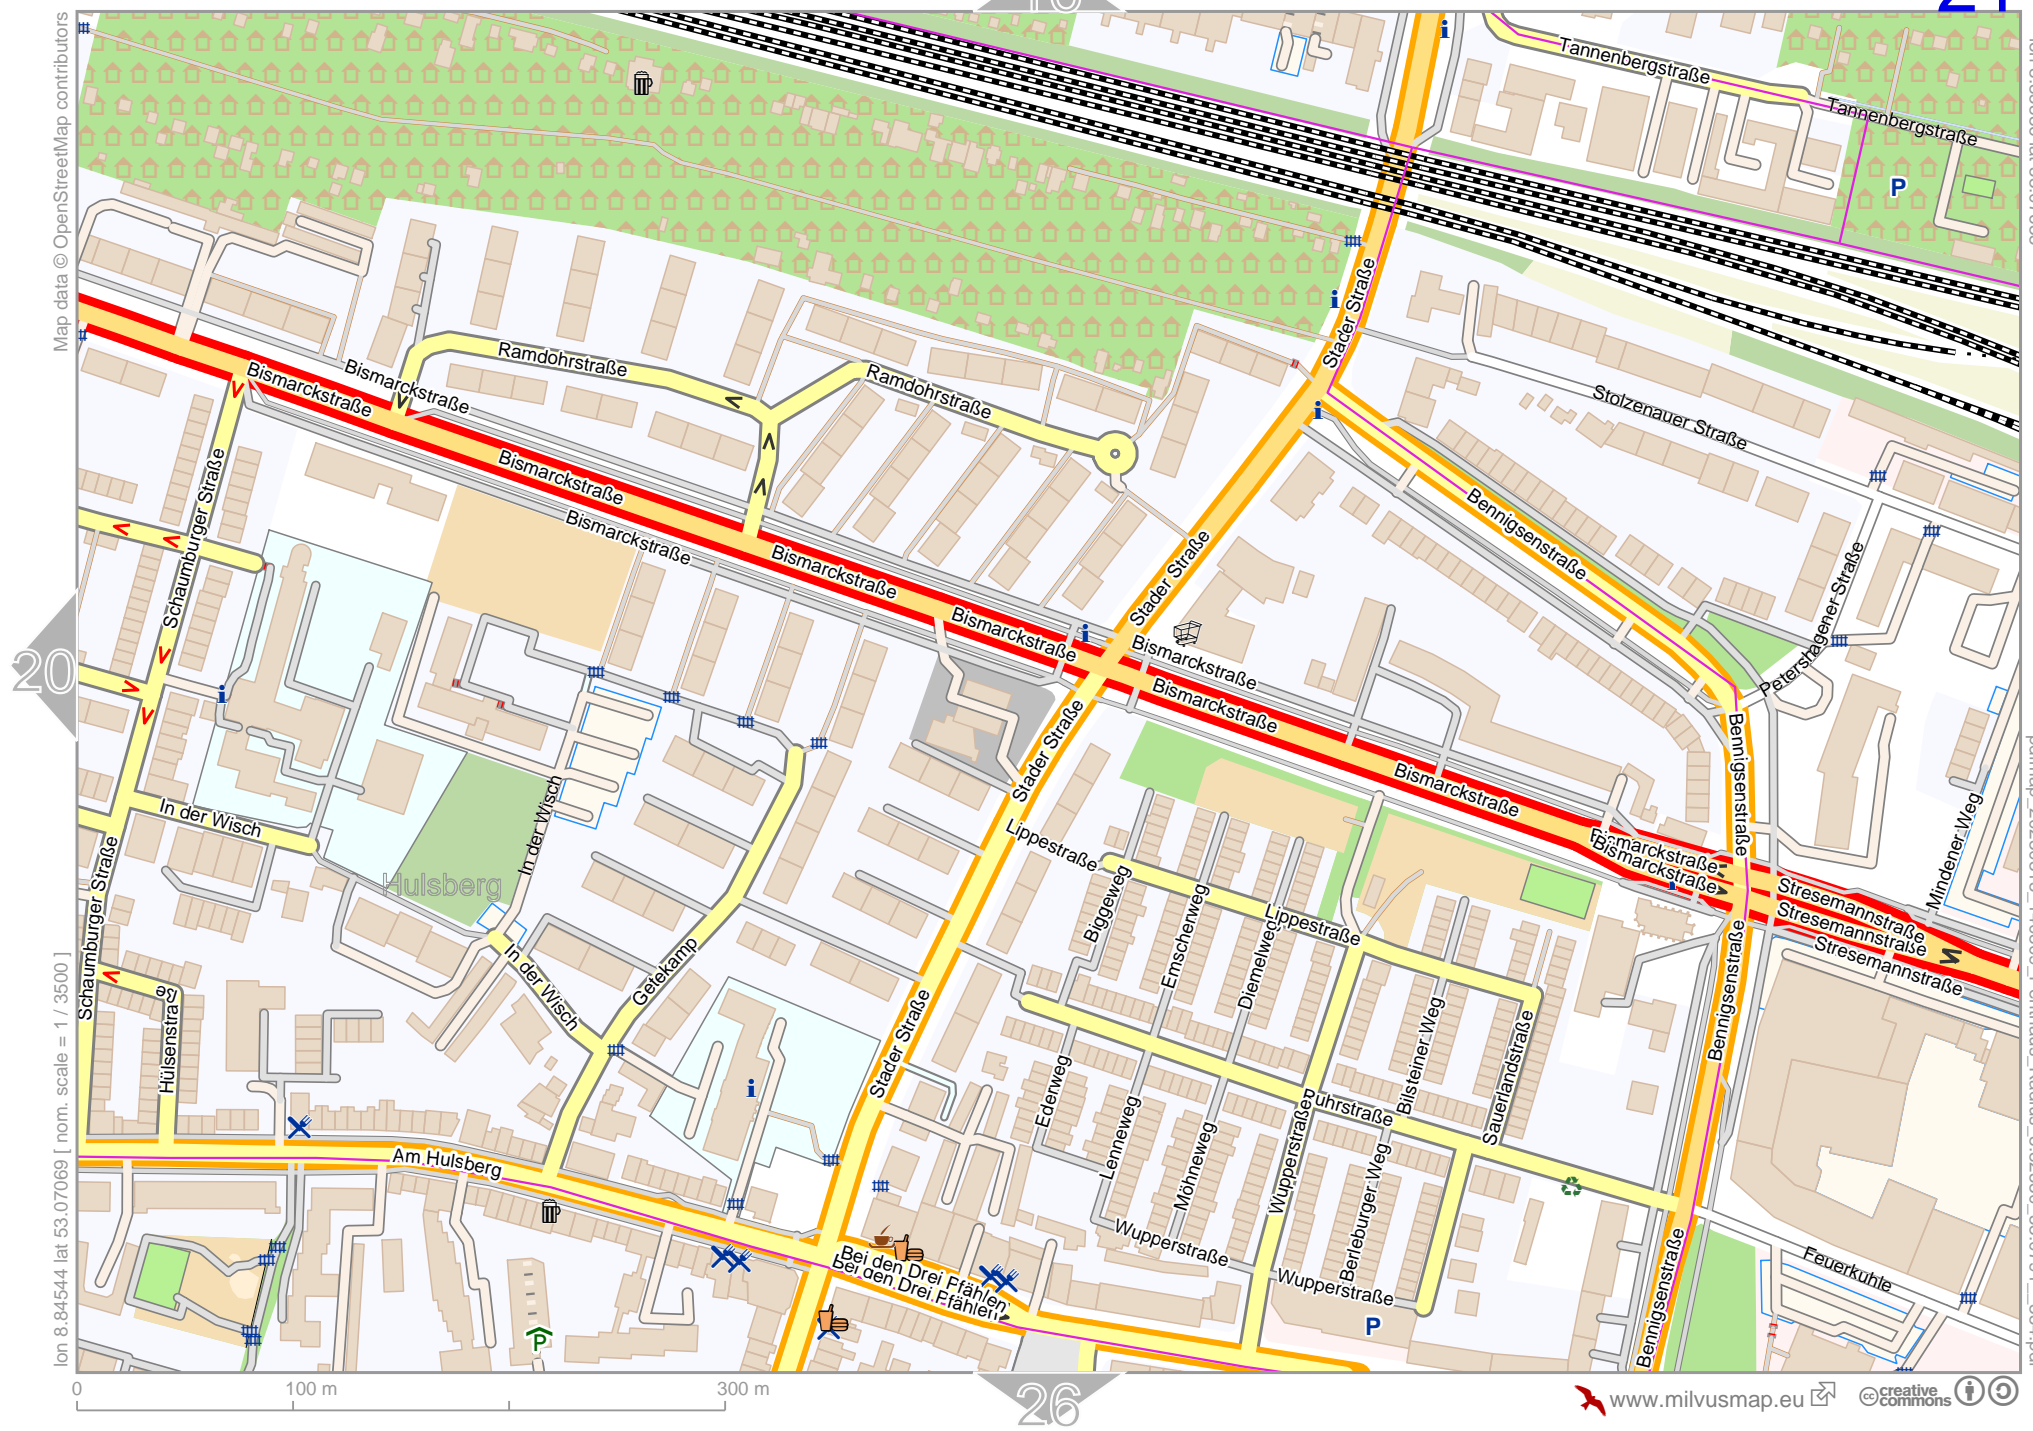

Penthaus Radius

Map data © OpenStreetMap contributors

lon 8.84544 | lat 53.07069 | nom. scale = 1 / 35000

lon 8.85886 | lat 53.07635

pdfmap_20230315_140809_Penthaus_Radius_8.82530_53.0791_354.pdf

16

20

26