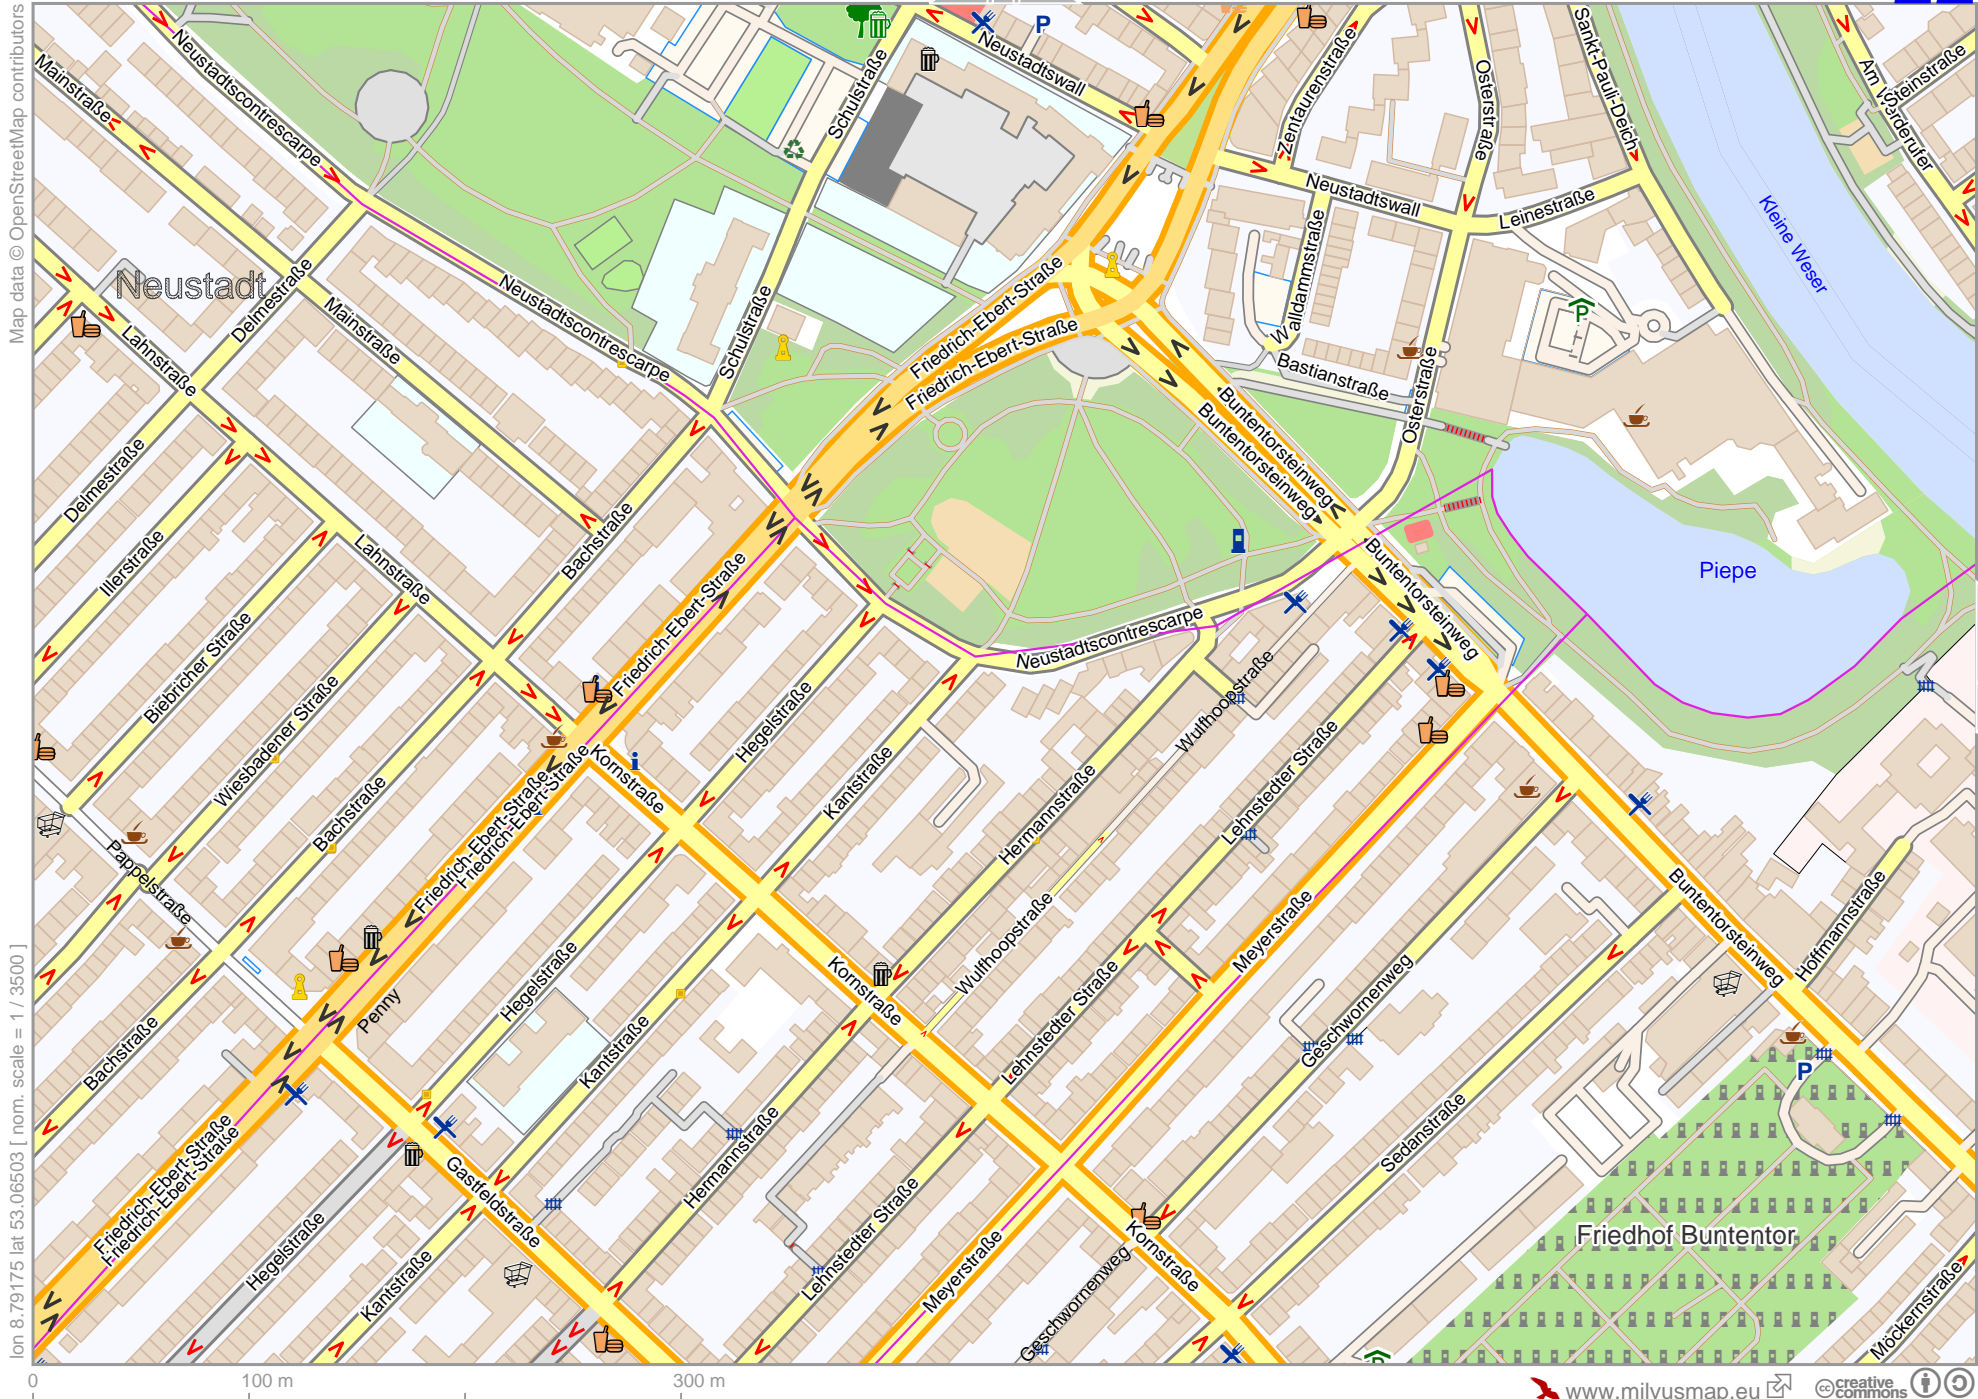

lon 8.84544 | lat 53.07069 | nom. scale = 1 / 35000

lon 8.85886 | lat 53.07635

pdfmap_20230315_140809_Penthaus_Radius_8.82530_53.0791_354.pdf

16

20

26

Penthaus Radius

Map data © OpenStreetMap contributors