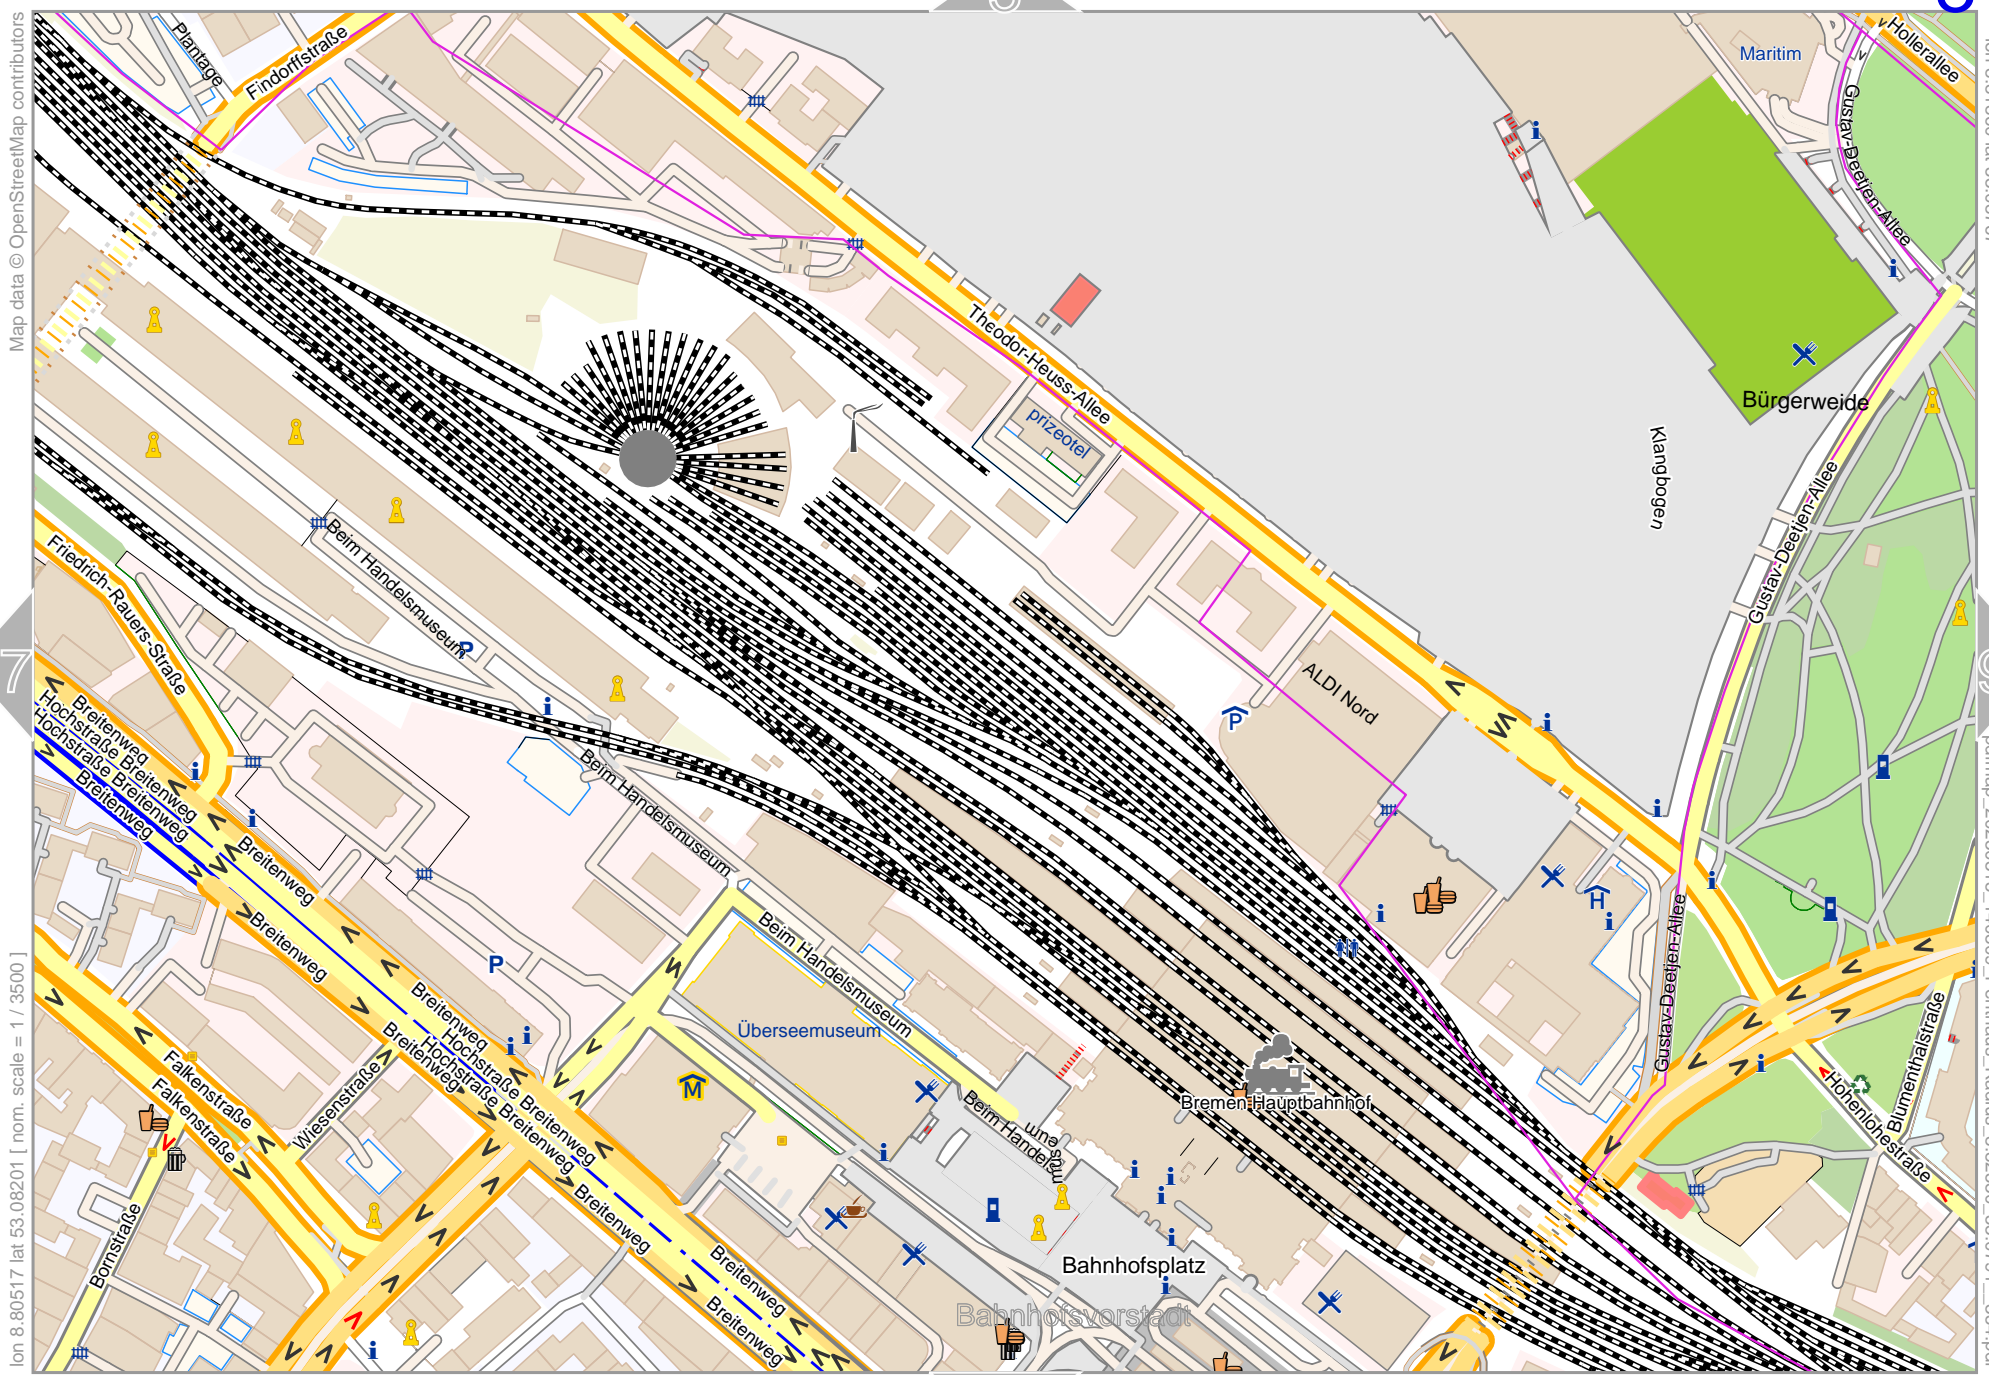

Penthaus Radius

Map data © OpenStreetMap contributors

lon 8.80517 lat 53.08201 | nom. scale = 1 / 35000

lon 8.81860 lat 53.08767

pdfmap_20230315_140809_Penthaus_Radius_8.82530_53.0791_354.pdf