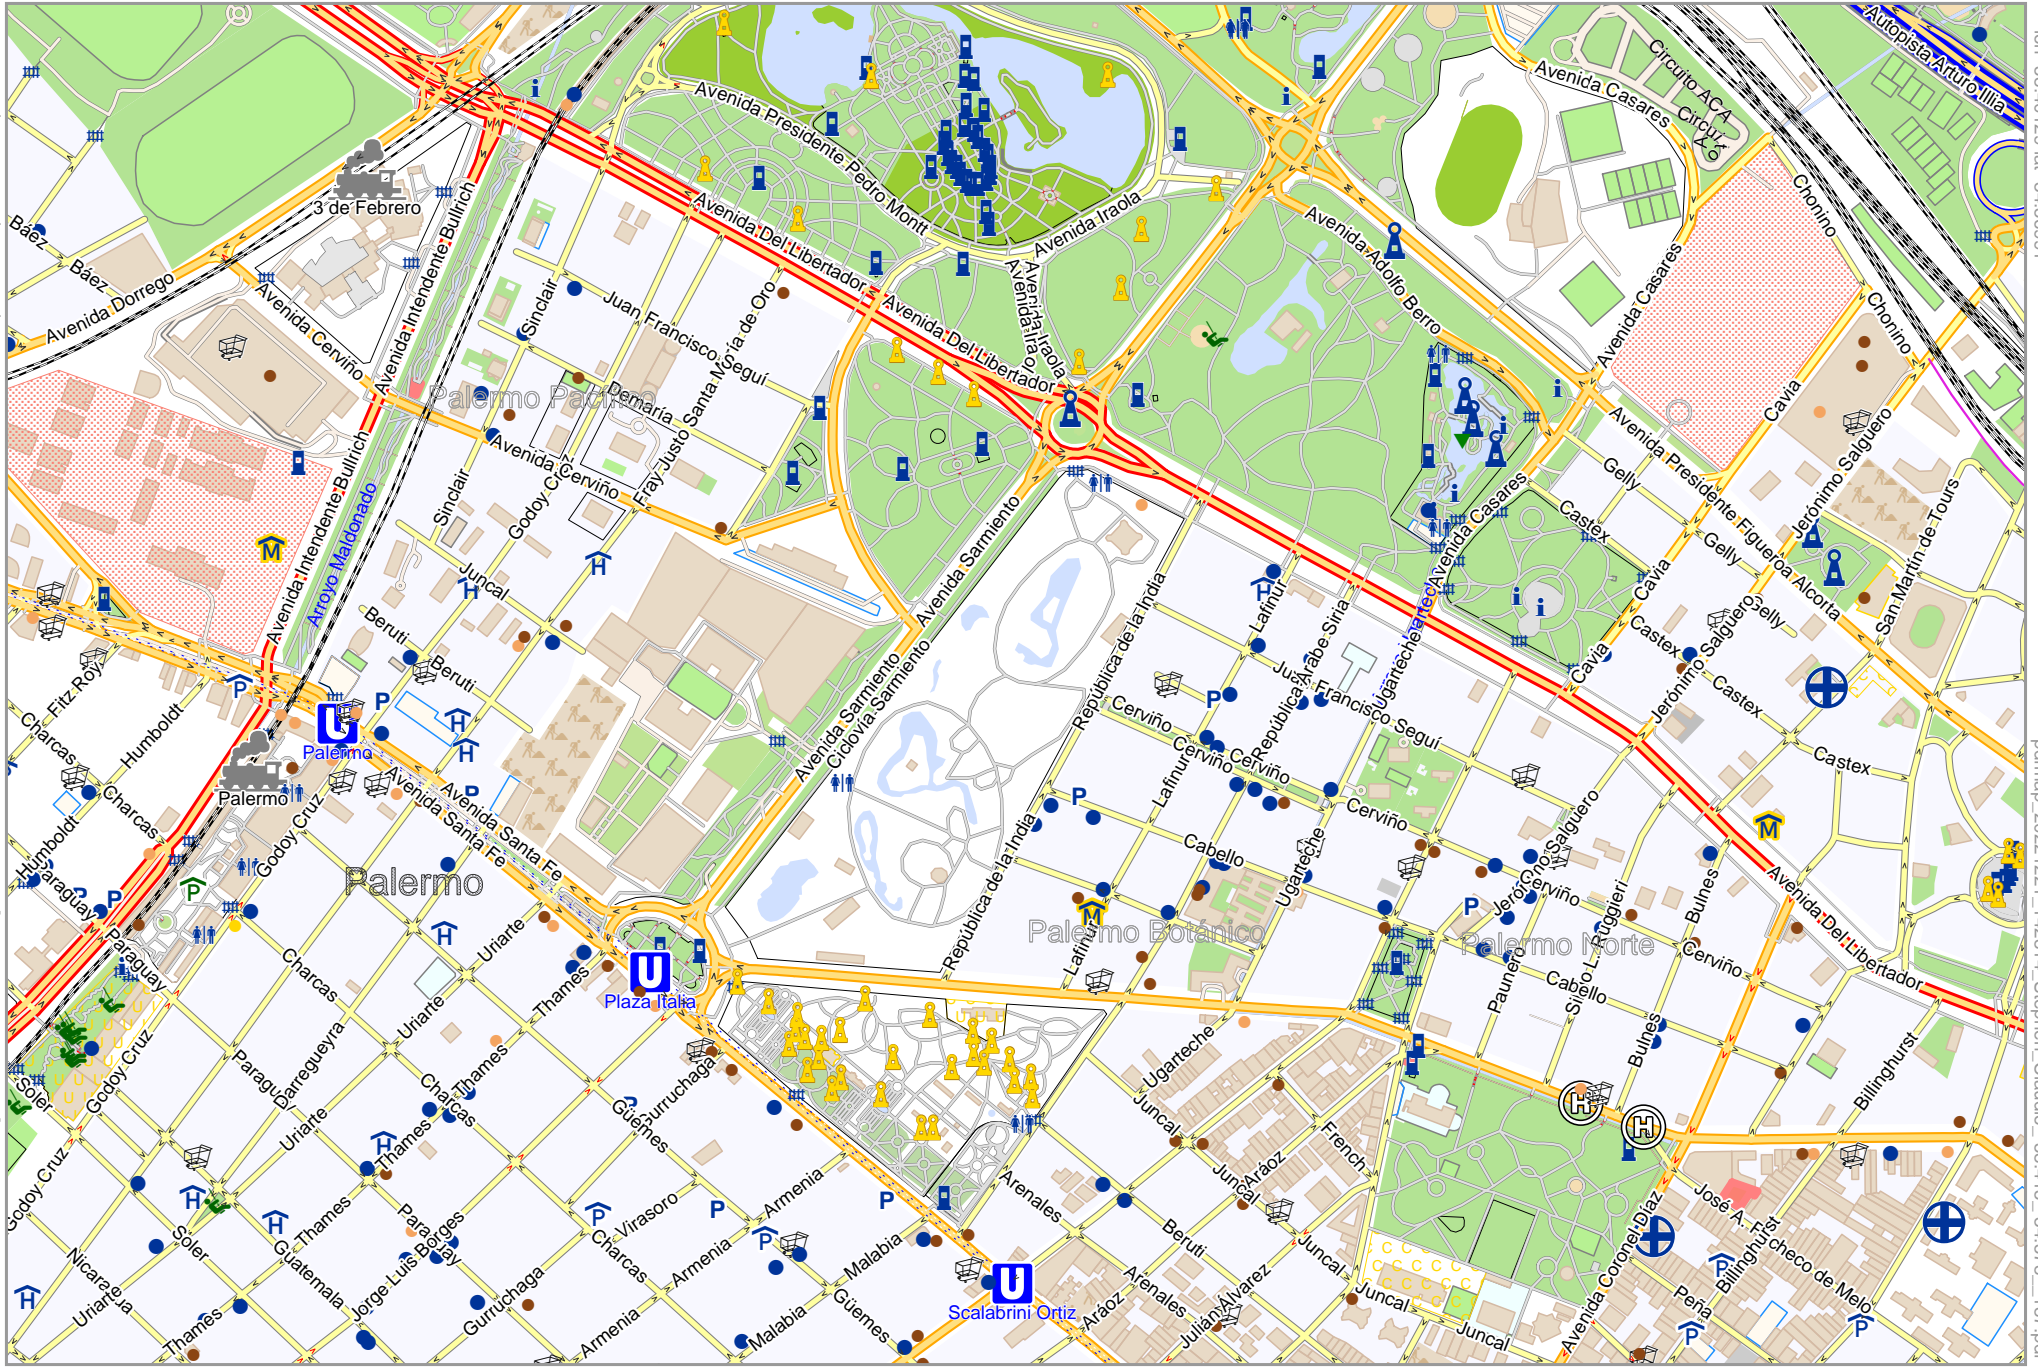

Map data © OpenStreetMap contributors

lon -58.43039 lat -34.58614 [nom. scale = 1 / 10000]

0 100 m 1000 m