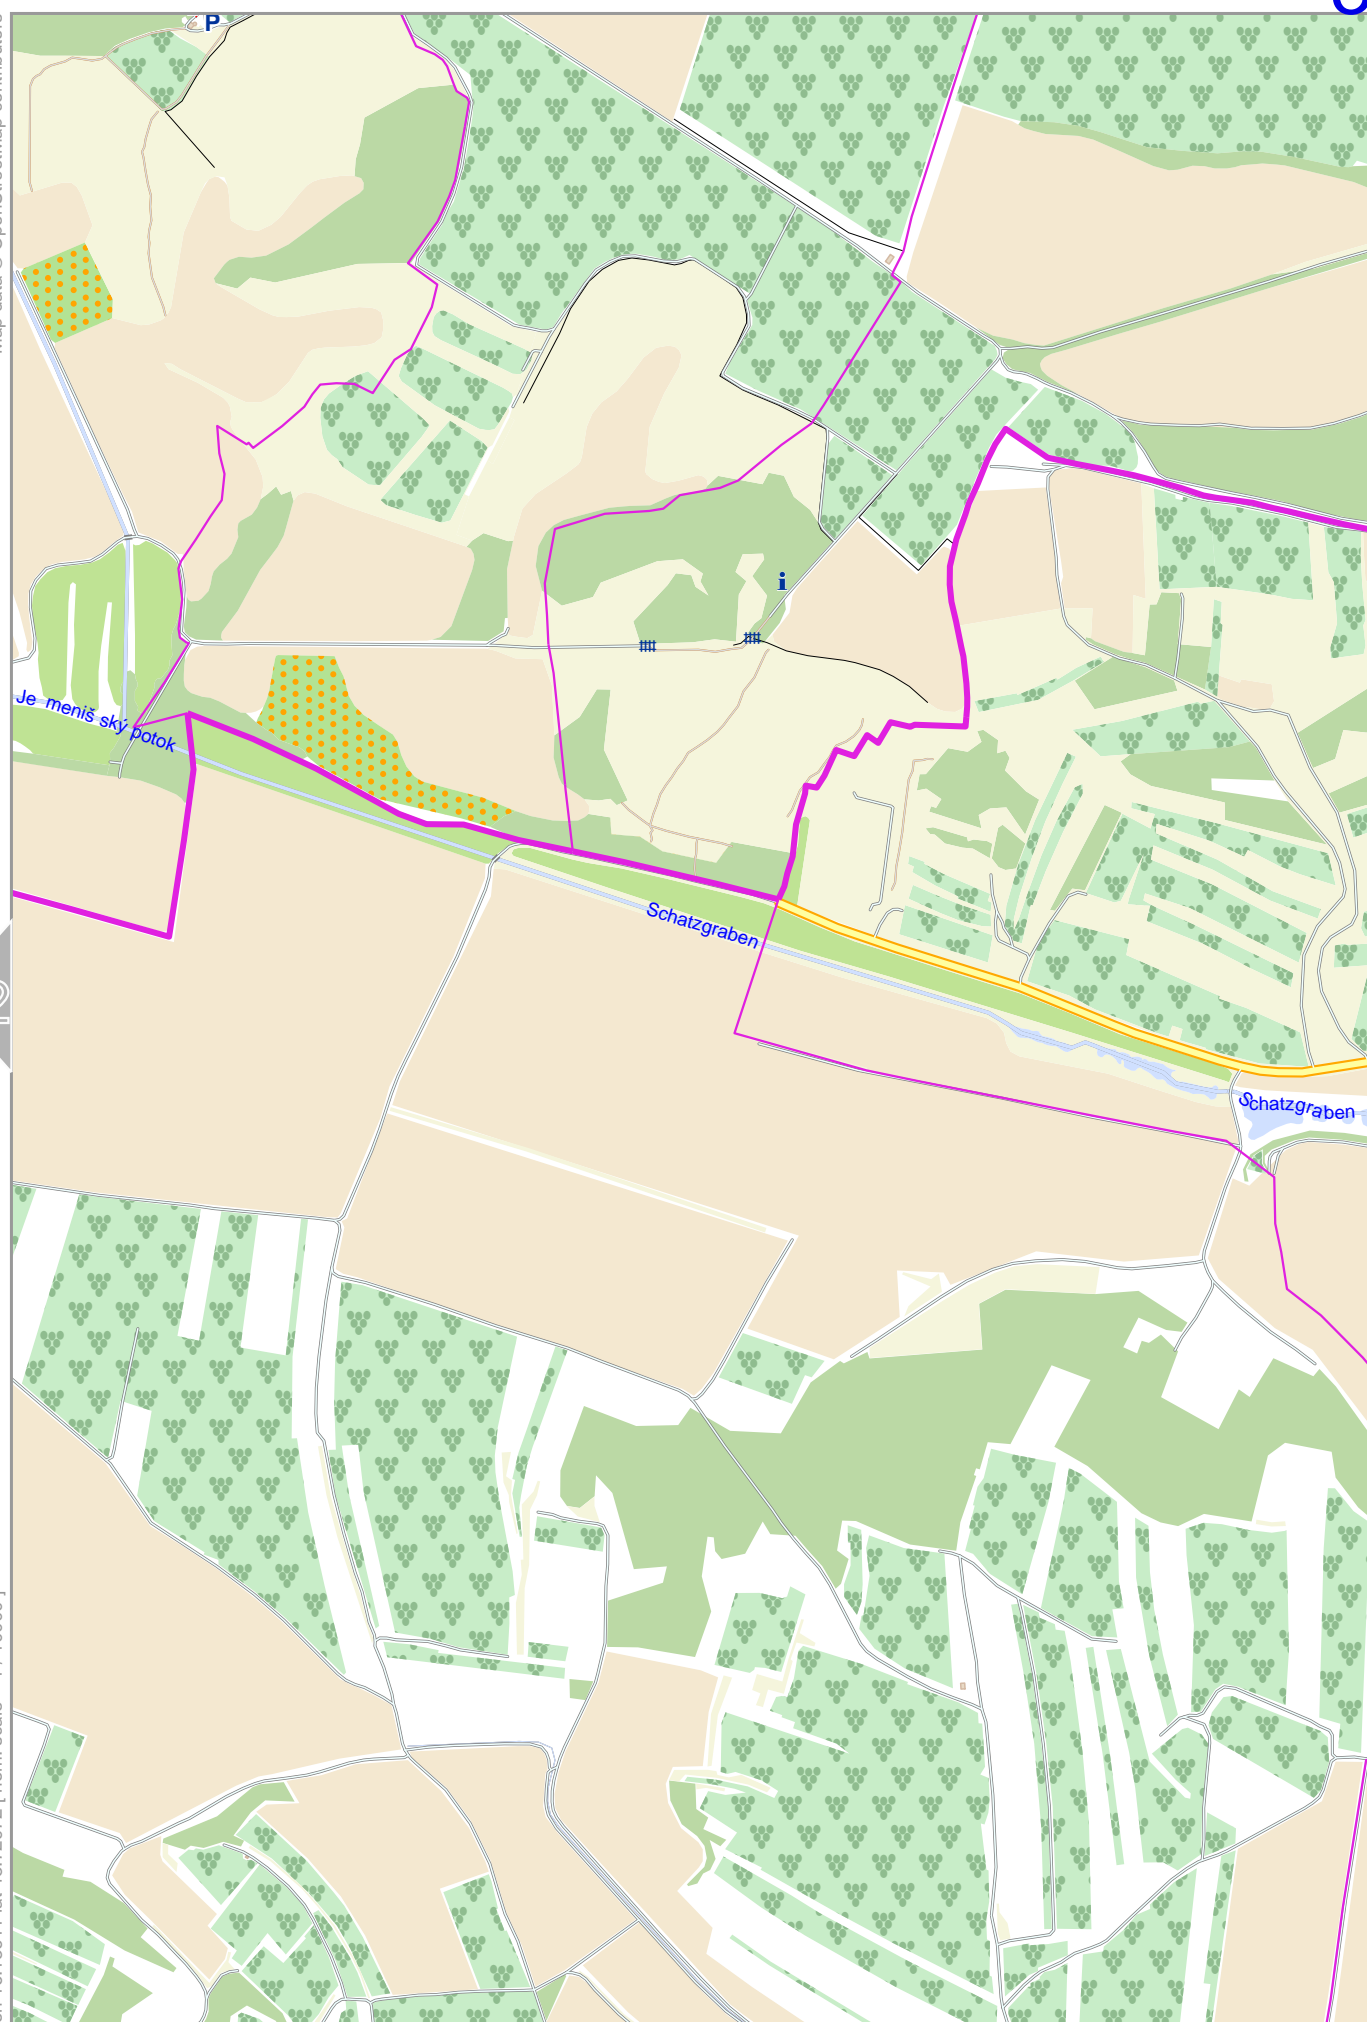

Alberndorf

1

Map data © OpenStreetMap contributors

lon 16.11165 lat 48.75373

[lon 16.08720 lat 48.72972] nom. scale = 1 / 100000

pdfmap_20221214_162243_Alberndorf_-16.1238_48.7057_250.pdf

0 100 m 500 m

4

Alberndorf

Map data © OpenStreetMap contributors

lon 16.13611 lat 48.75373

[lon 16.11165 lat 48.72972] [nom. scale = 1 / 100000]

pdfmap_20221214_162243_Alberndorf_16.1238_48.7057_250.pdf

0 100 m 500 m

5

1

3

Alberndorf

Map data © OpenStreetMap contributors

lon 16.16056 lat 48.75373

[lon 16.13611 lat 48.72972] nom. scale = 1 / 100000

pdfmap_20221214_162243_Alberndorf_16:1238_48:7057_250.pdf

0 100 m 500 m

Alberndorf

Map data © OpenStreetMap contributors

lon 16.1165 lat 48.72972

[lon 16.08720 lat 48.70571] nom. scale = 1 / 100000

pdfmap_20221214_162243_Alberndorf_16:1238_48:7057_250.pdf

Map data © OpenStreetMap contributors