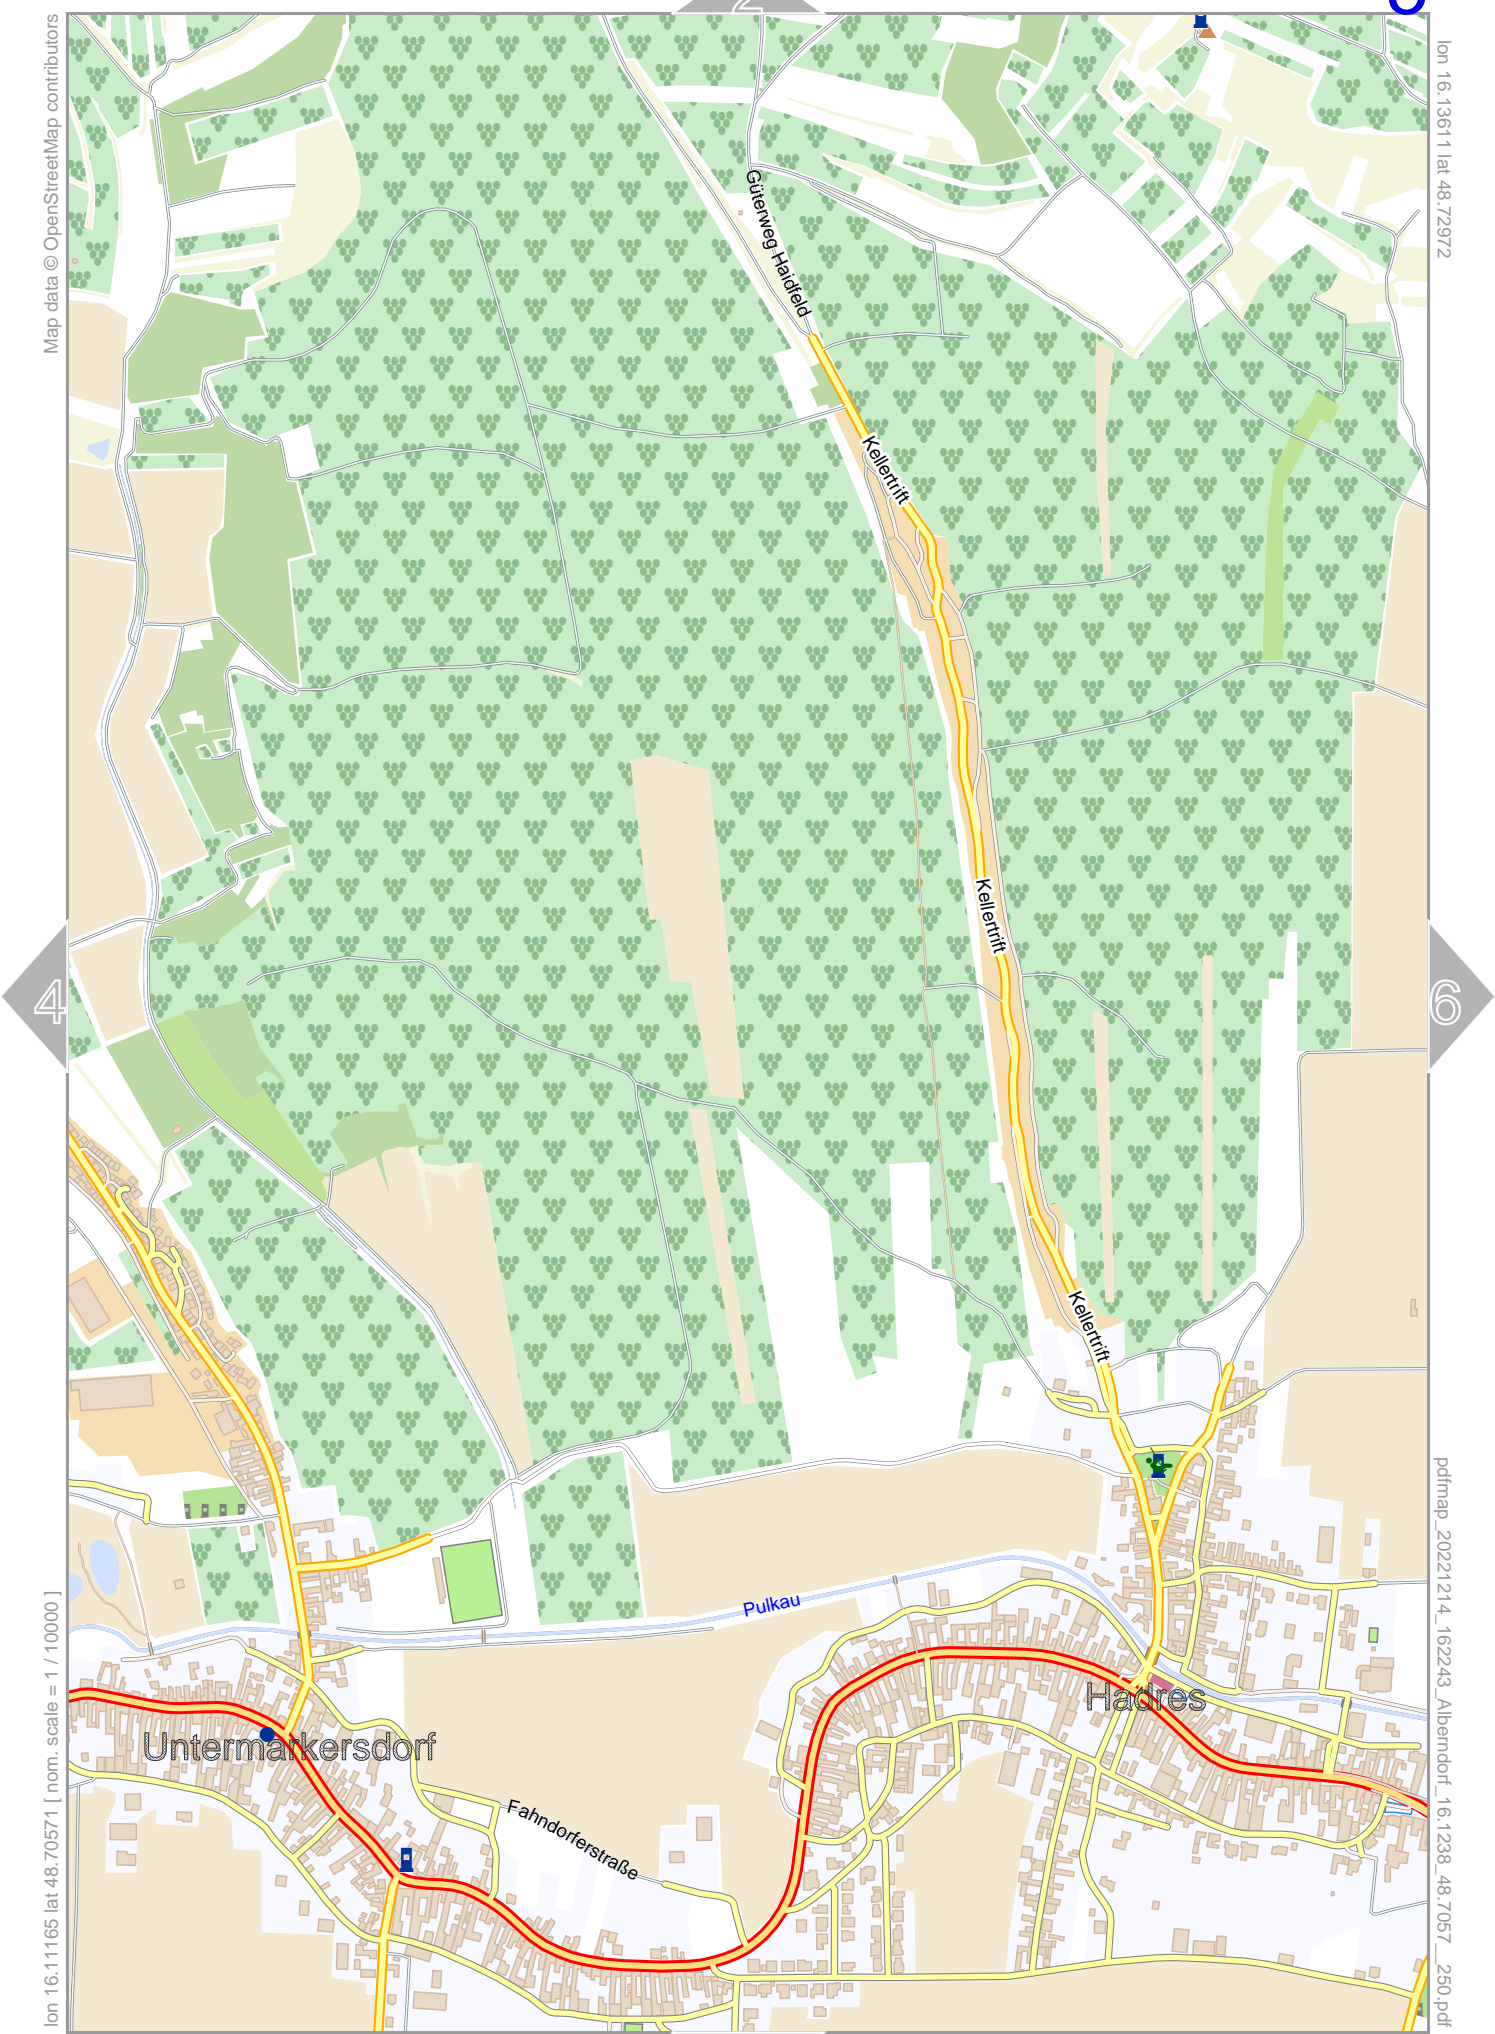

Alberndorf

Map data © OpenStreetMap contributors

lon 16.13611 lat 48.75373

[lon 16.11165 lat 48.72972] [nom. scale = 1 / 100000]

pdfmap_20221214_162243_Alberndorf_16.1238_48.7057_250.pdf

0 100 m 500 m

5

1

3

Alberndorf

Map data © OpenStreetMap contributors

lon 16.16056 lat 48.75373

[lon 16.13611 lat 48.72972] nom. scale = 1 / 100000

pdfmap_20221214_162243_Alberndorf_16:1238_48:7057_250.pdf

0 100 m 500 m

Alberndorf

Map data © OpenStreetMap contributors

lon 16.1165 lat 48.72972

[lon 16.08720 lat 48.70571] nom. scale = 1 / 100000

pdfmap_20221214_162243_Alberndorf_16:1238_48:7057_250.pdf

Map data © OpenStreetMap contributors

lon 16.13611 lat 48.72972

[lon 16.11165 lat 48.70571] [nom. scale = 1 / 100000]

pdfmap_20221214_162243_Alberndorf_16:1238_48:7057_250.pdf

0 100 m 500 m

Alberndorf

3

6

Map data © OpenStreetMap contributors