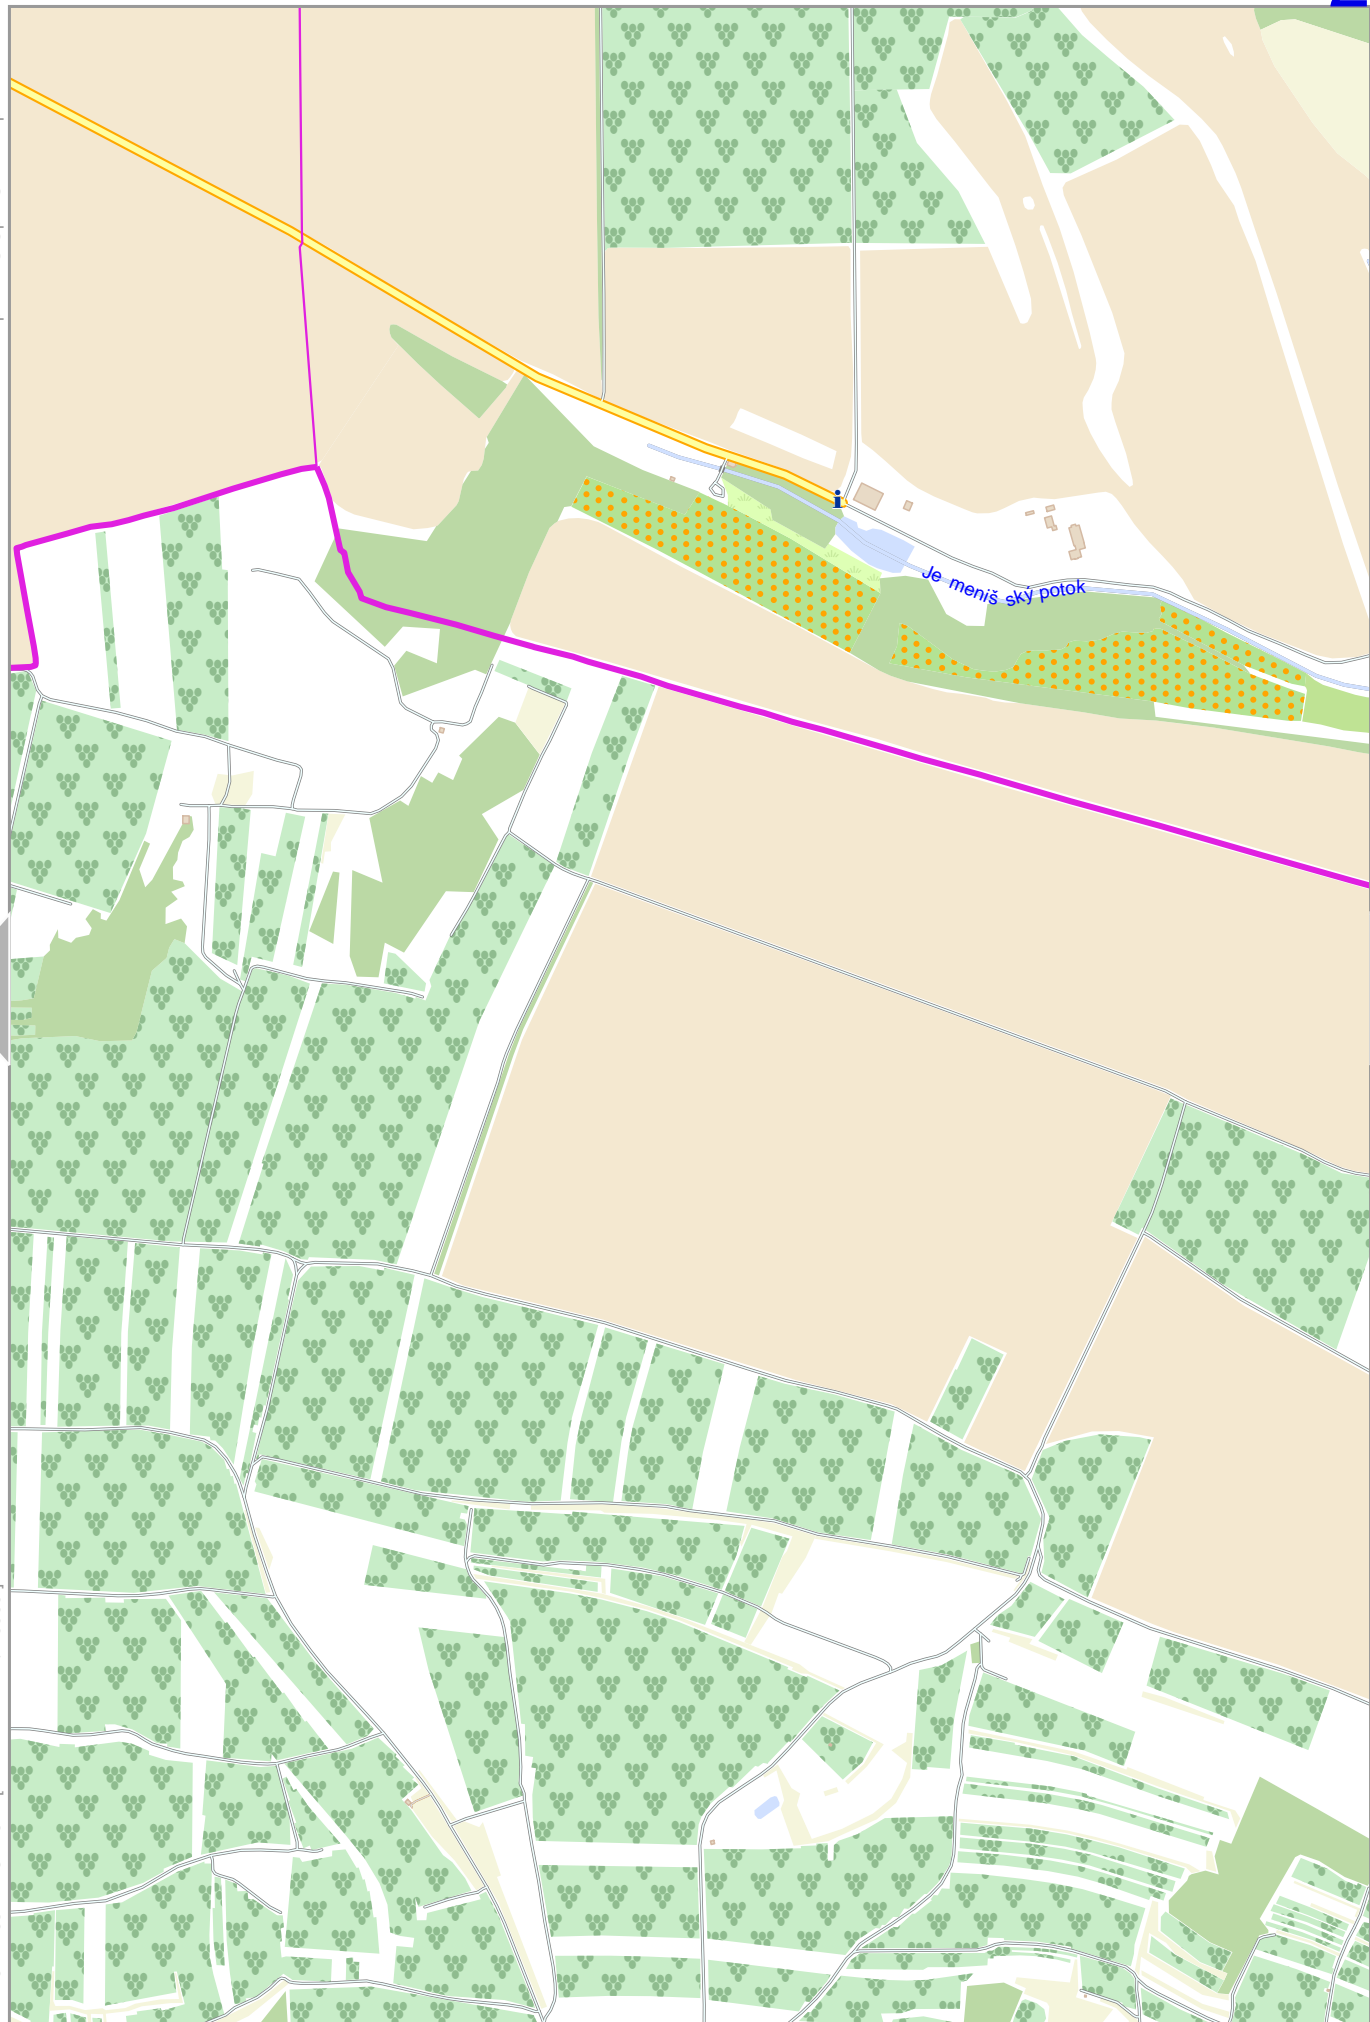

Alberndorf

1

Map data © OpenStreetMap contributors

lon 16.11165 lat 48.75373

[lon 16.08720 lat 48.72972] nom. scale = 1 / 100000

pdfmap_20221214_162243_Alberndorf_-16.1238_48.7057_250.pdf

0 100 m 500 m

4

Alberndorf

Map data © OpenStreetMap contributors

lon 16.13611 lat 48.75373

[lon 16.11165 lat 48.72972] [nom. scale = 1 / 100000]

pdfmap_20221214_162243_Alberndorf_16.1238_48.7057_250.pdf

0 100 m 500 m

5

1

3

Alberndorf

Map data © OpenStreetMap contributors

lon 16.16056 lat 48.75373

[lon 16.13611 lat 48.72972] nom. scale = 1 / 100000

pdfmap_20221214_162243_Alberndorf_16:1238_48:7057_250.pdf

0 100 m 500 m

Alberndorf

Map data © OpenStreetMap contributors

lon 16.1165 lat 48.72972

[lon 16.08720 lat 48.70571] nom. scale = 1 / 100000

pdfmap_20221214_162243_Alberndorf_16:1238_48:7057_250.pdf

Map data © OpenStreetMap contributors