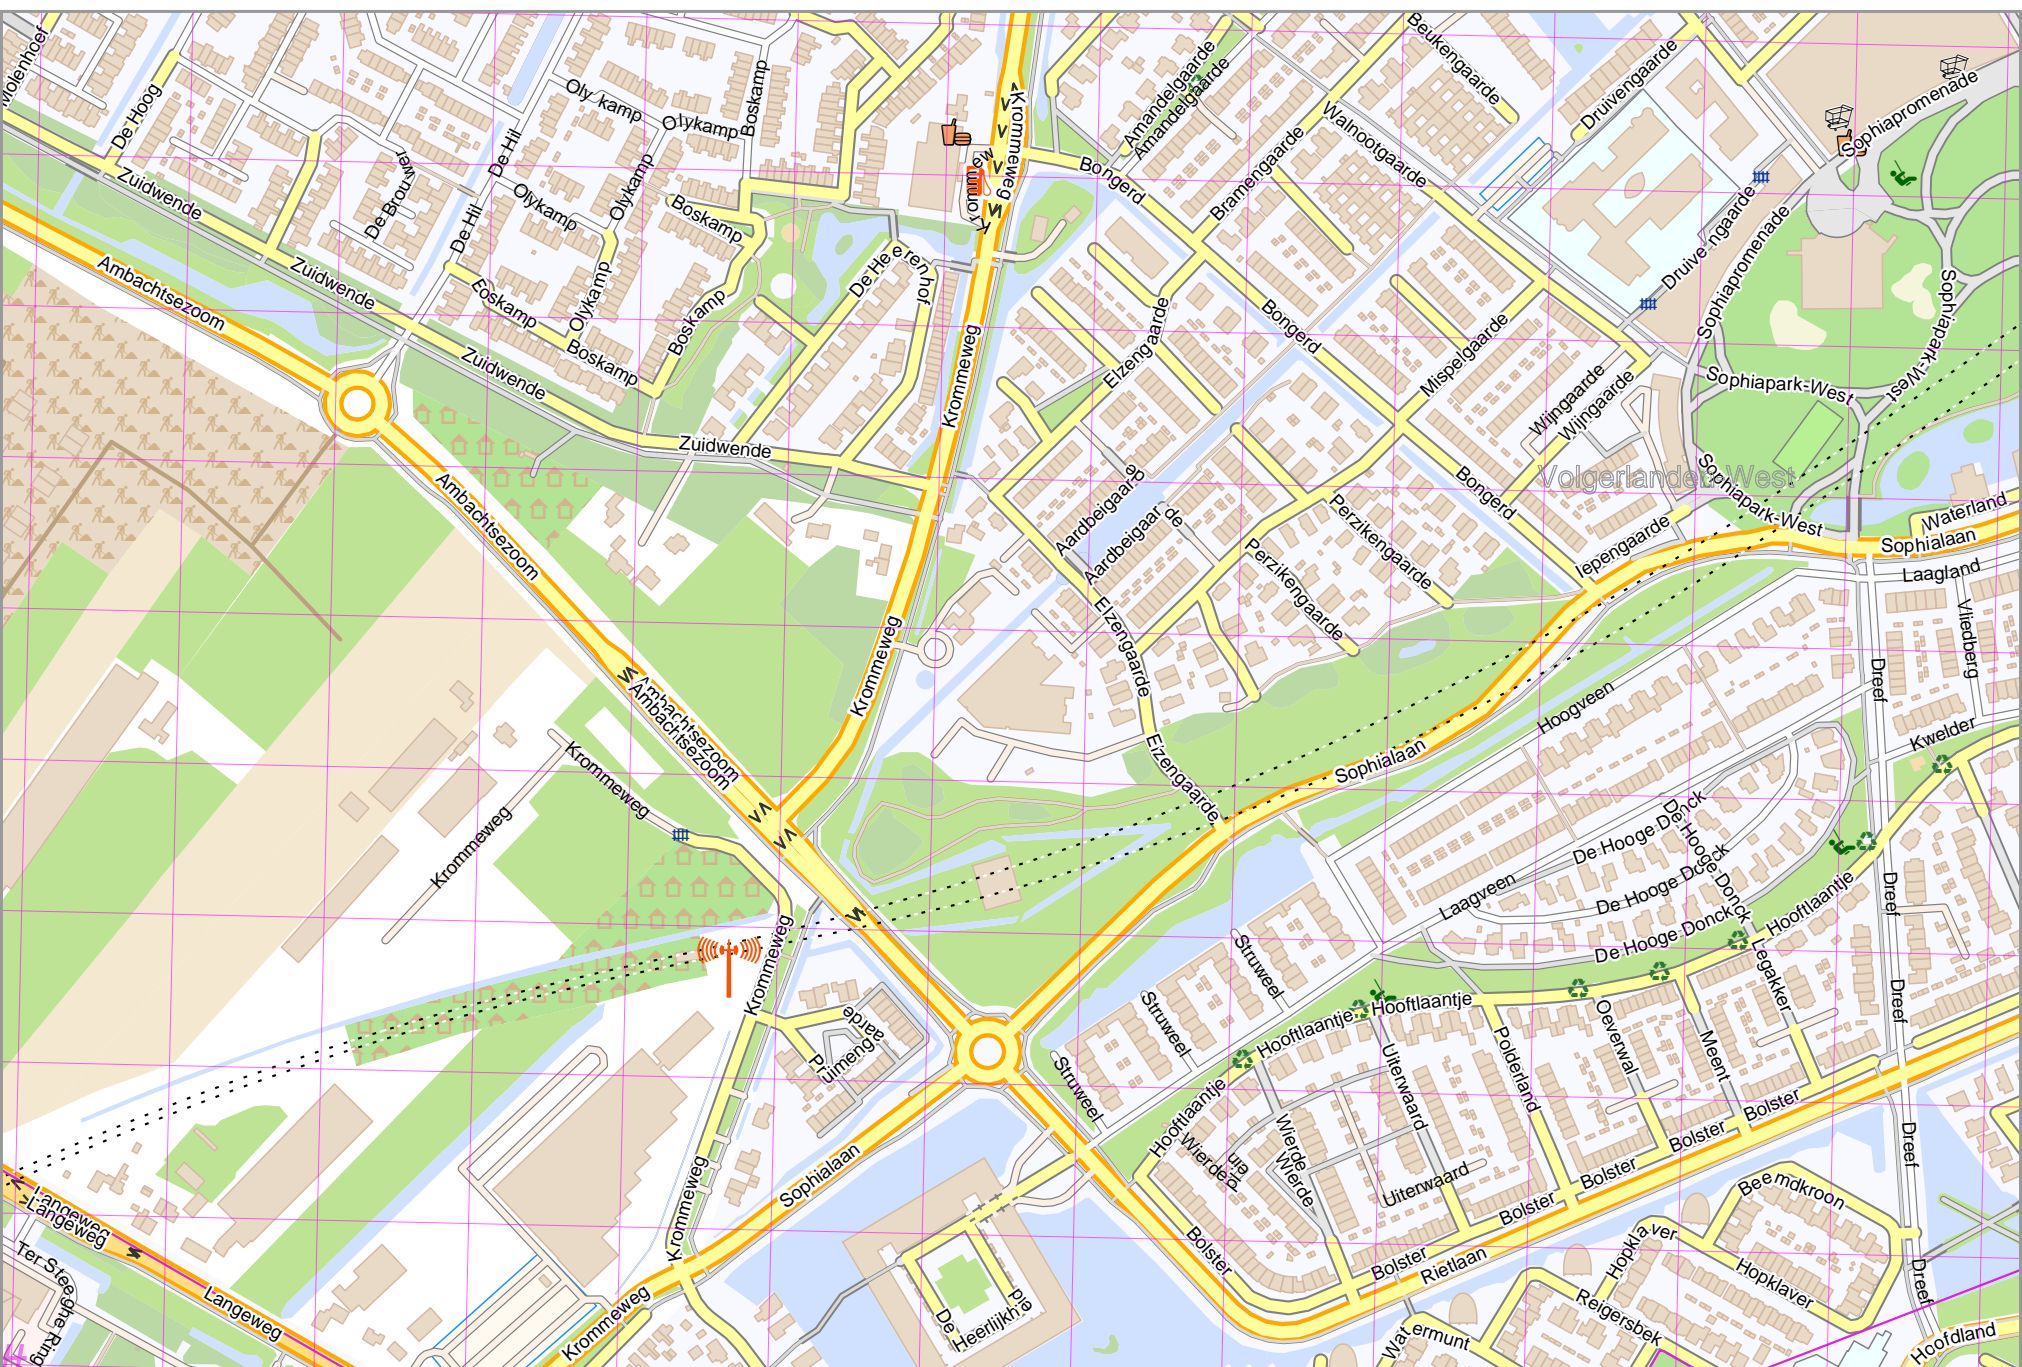

Map data © OpenStreetMap contributors

lon 4.62807 lat 51.82740 [nom. scale = 1 / 5000]

UTM: 31 U easting 612.20 km northing 5743.10 km
 UTM-Grid-width = 100m