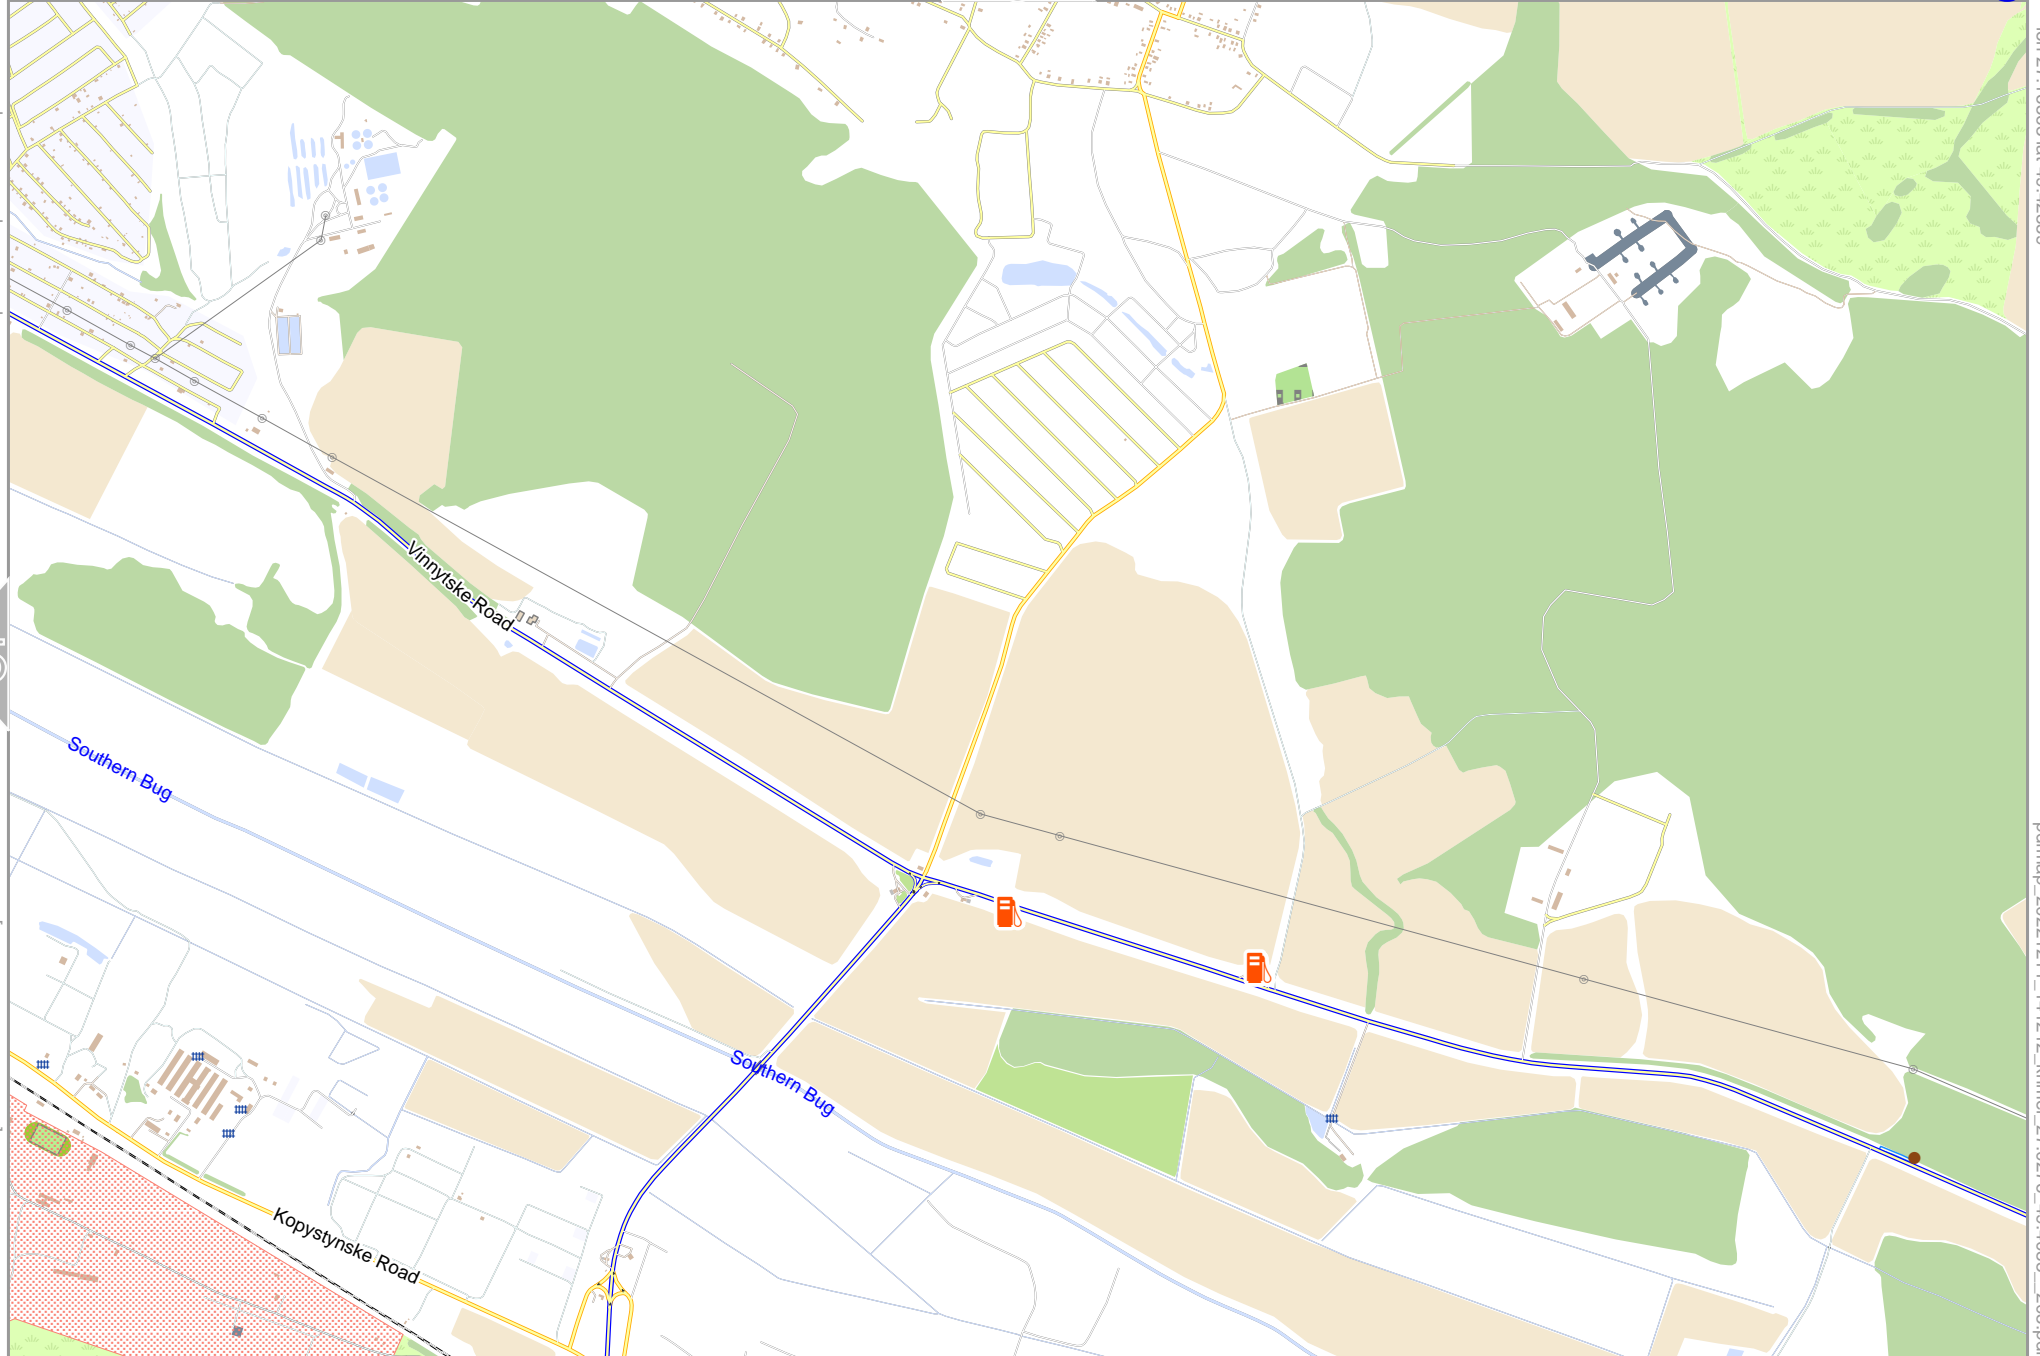

6

Pivdenne Dubove

Rakove

Map data © OpenStreetMap contributors

lon 27.07365 lat 49.38813 [nom. scale = 1 / 25000]

lon 27.16563 lat 49.42859

pdfmap_20221211_141212_khmel_27.0276_49.4083_205.pdf

0 1000 m 2000 m

Map data © OpenStreetMap contributors

lon 26.88969 lat 49.34767 [nom. scale = 1 / 25000]

lon 26.98167 lat 49.38813

pdfmap_20221211_141212_khmel_27.0276_49.4083_205.pdf

0 1000 m 2000 m

Map data © OpenStreetMap contributors

lon 27.16563 lat 49.38913

pdfmap_20221211_141212_khmel_27.0276_49.4083_205.pdf

0 1000 m 2000 m