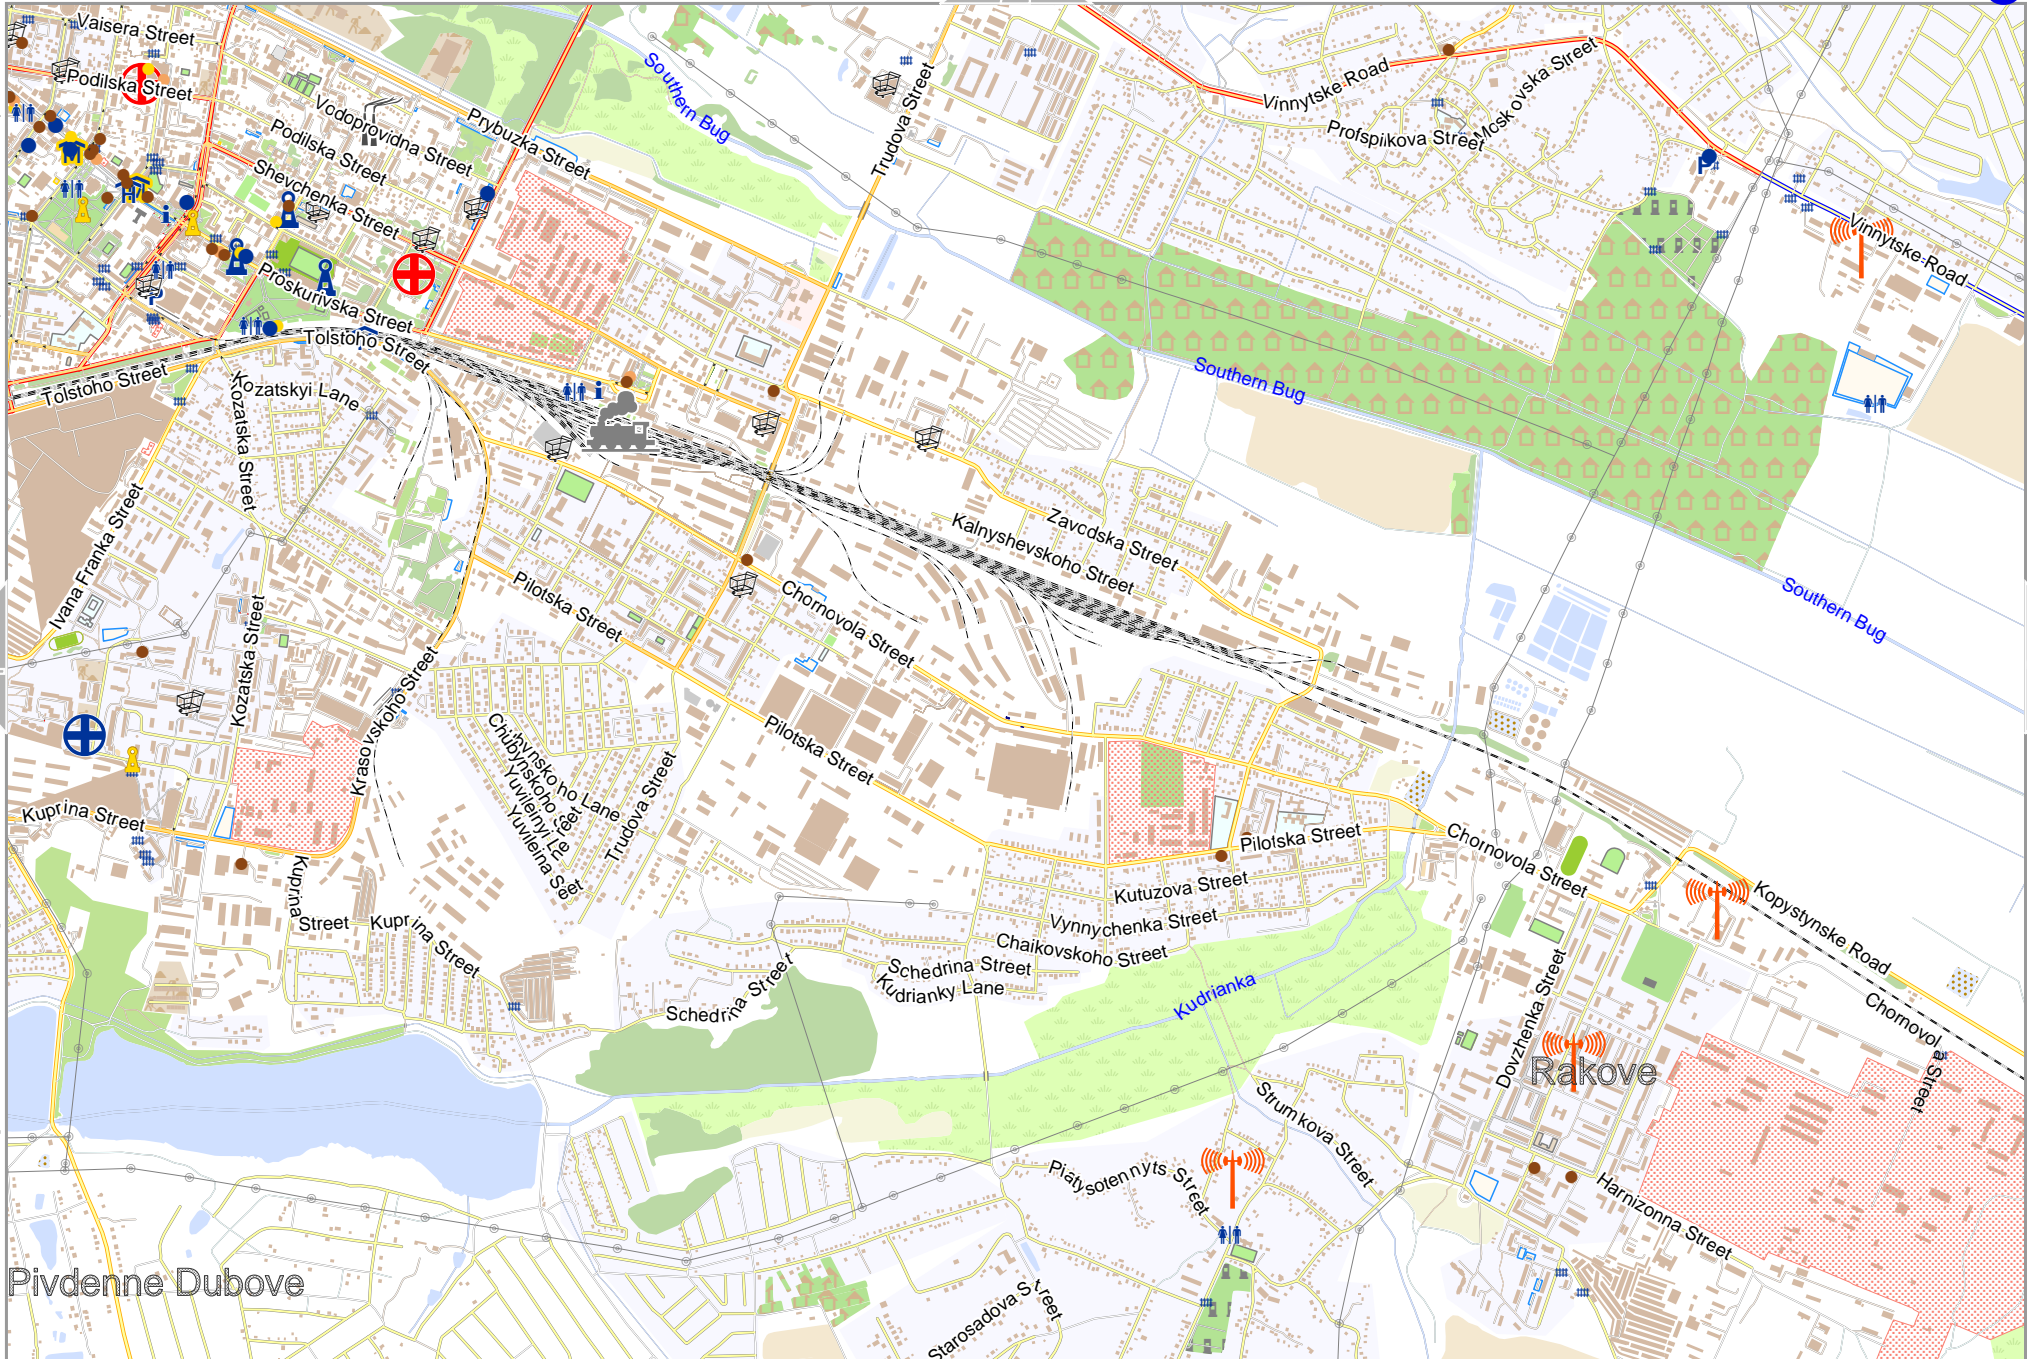

6

Pivdenne Dubove

Rakove

Map data © OpenStreetMap contributors

lon 27.07365 lat 49.38813 [nom. scale = 1 / 25000]

lon 27.16563 lat 49.42859

pdfmap_20221211_141212_khmel_27.0276_49.4083_205.pdf

0 1000 m 2000 m

Map data © OpenStreetMap contributors

lon 26.88969 lat 49.34767 [nom. scale = 1 / 25000]

lon 26.98167 lat 49.38813

pdfmap_20221211_141212_khmel_27.0276_49.4083_205.pdf

0 1000 m 2000 m

Map data © OpenStreetMap contributors

lon 27.07365 lat 49.38813

pdfmap_20221211_141212_khmel_27.0276_49.4083_205.pdf

lon 26.98167 lat 49.34767 [nom. scale = 1 / 25000]

0 1000 m 2000 m

khmel

Map data © OpenStreetMap contributors

lon 27.07365 lat 49.34767 [nom. scale = 1 / 25000]

lon 27.16563 lat 49.38913

pdfmap_20221211_141212_khmel_27.0276_49.4083_205.pdf

0 1000 m 2000 m