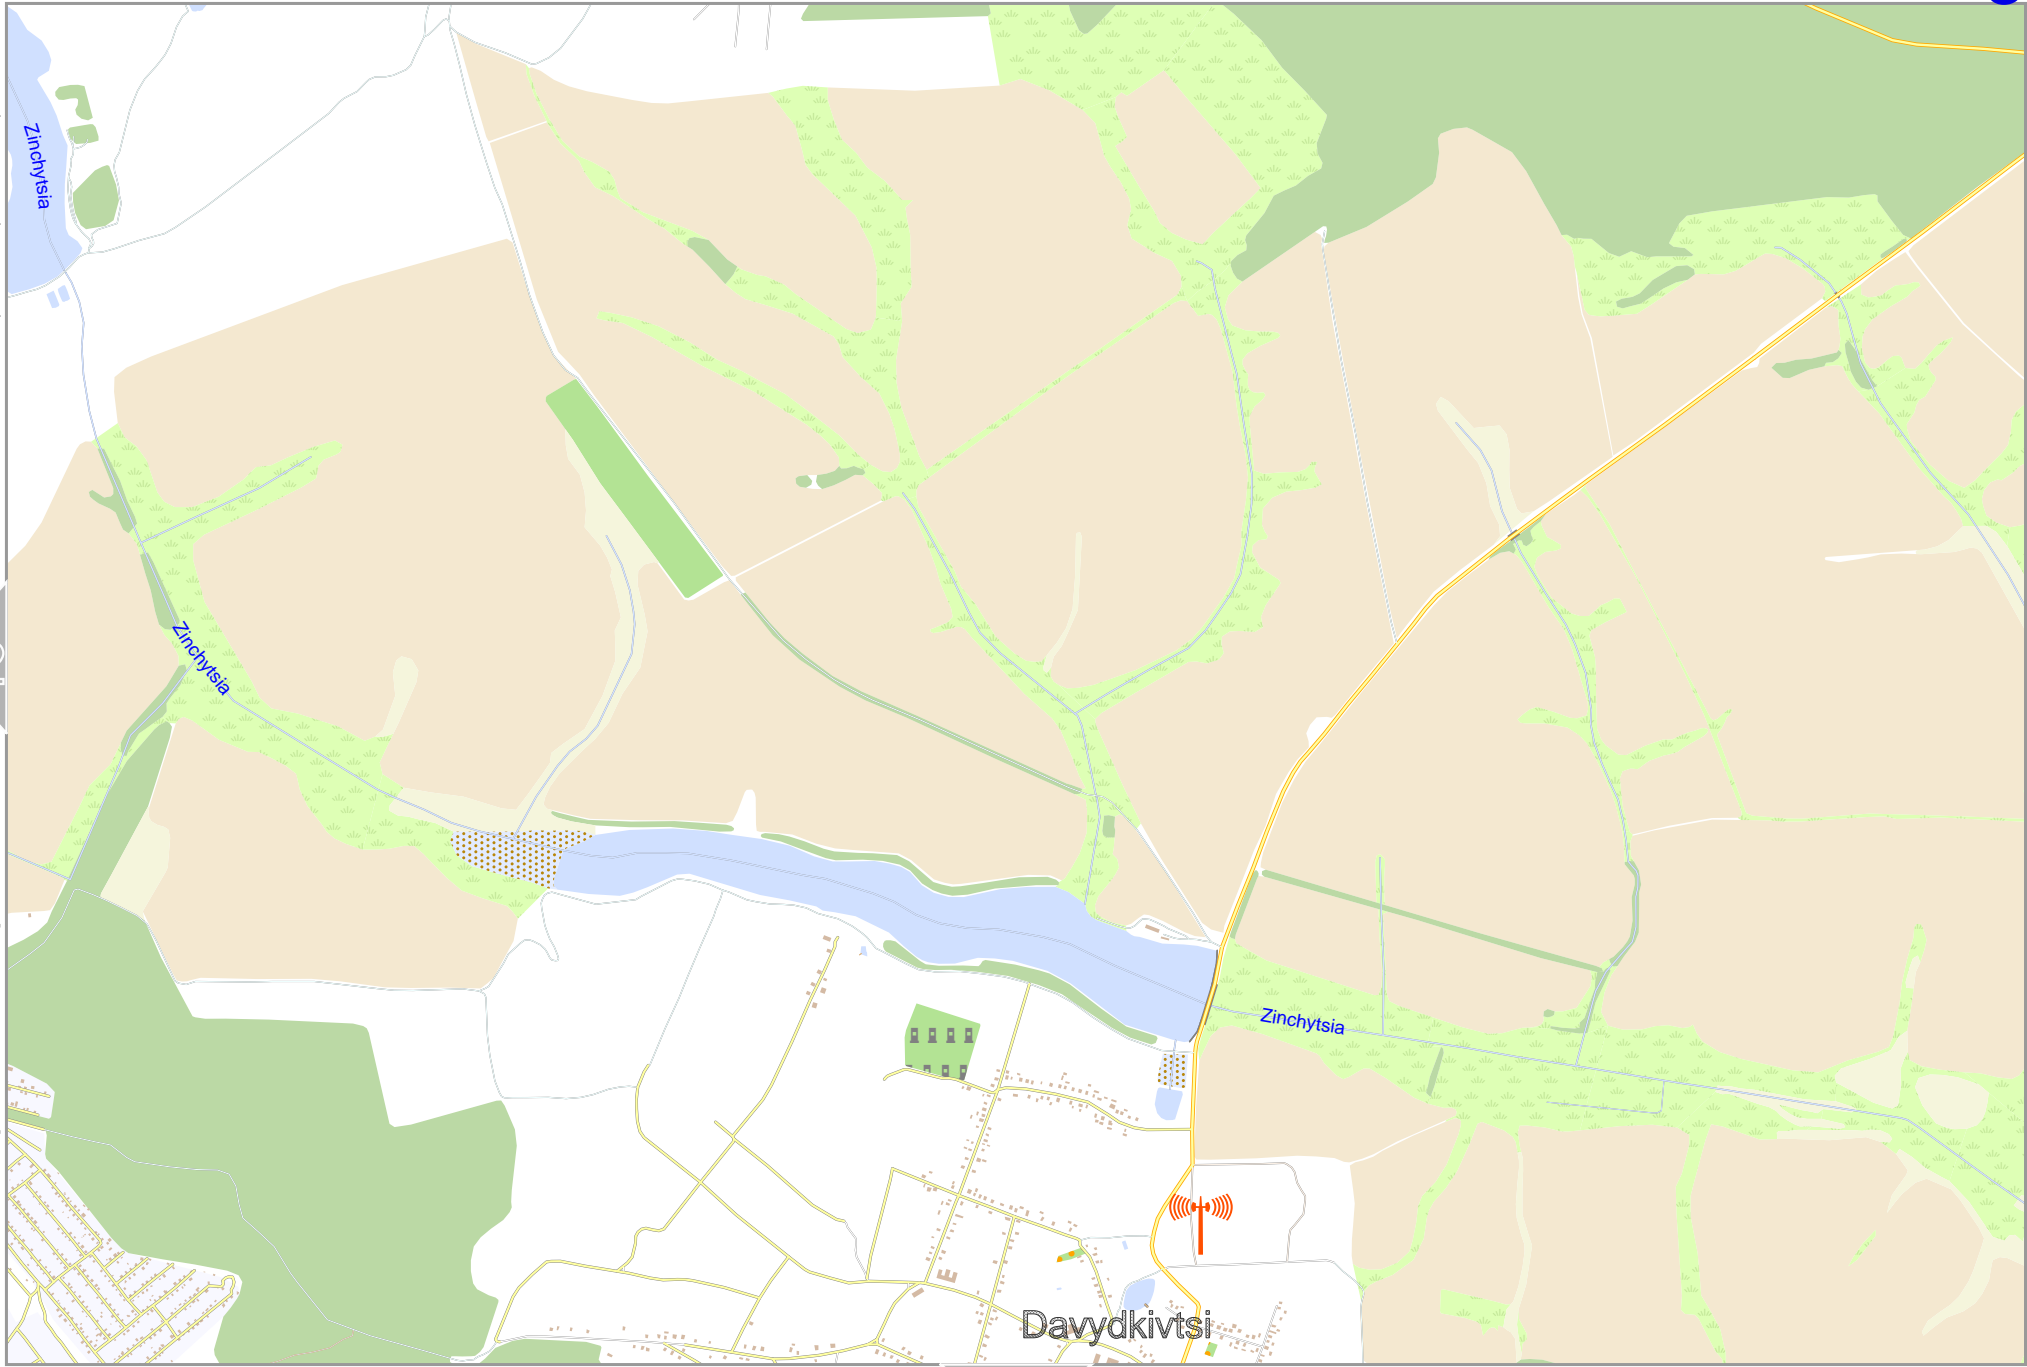

khmel

Map data © OpenStreetMap contributors

lon 27.16563 lat 49.46905

2

lon 27.07365 lat 49.42859 [nom. scale = 1 / 25000]

pdfmap_20221211_141212_khmel_27.0276_49.4083_205.pdf

0 1000 m 2000 m

6