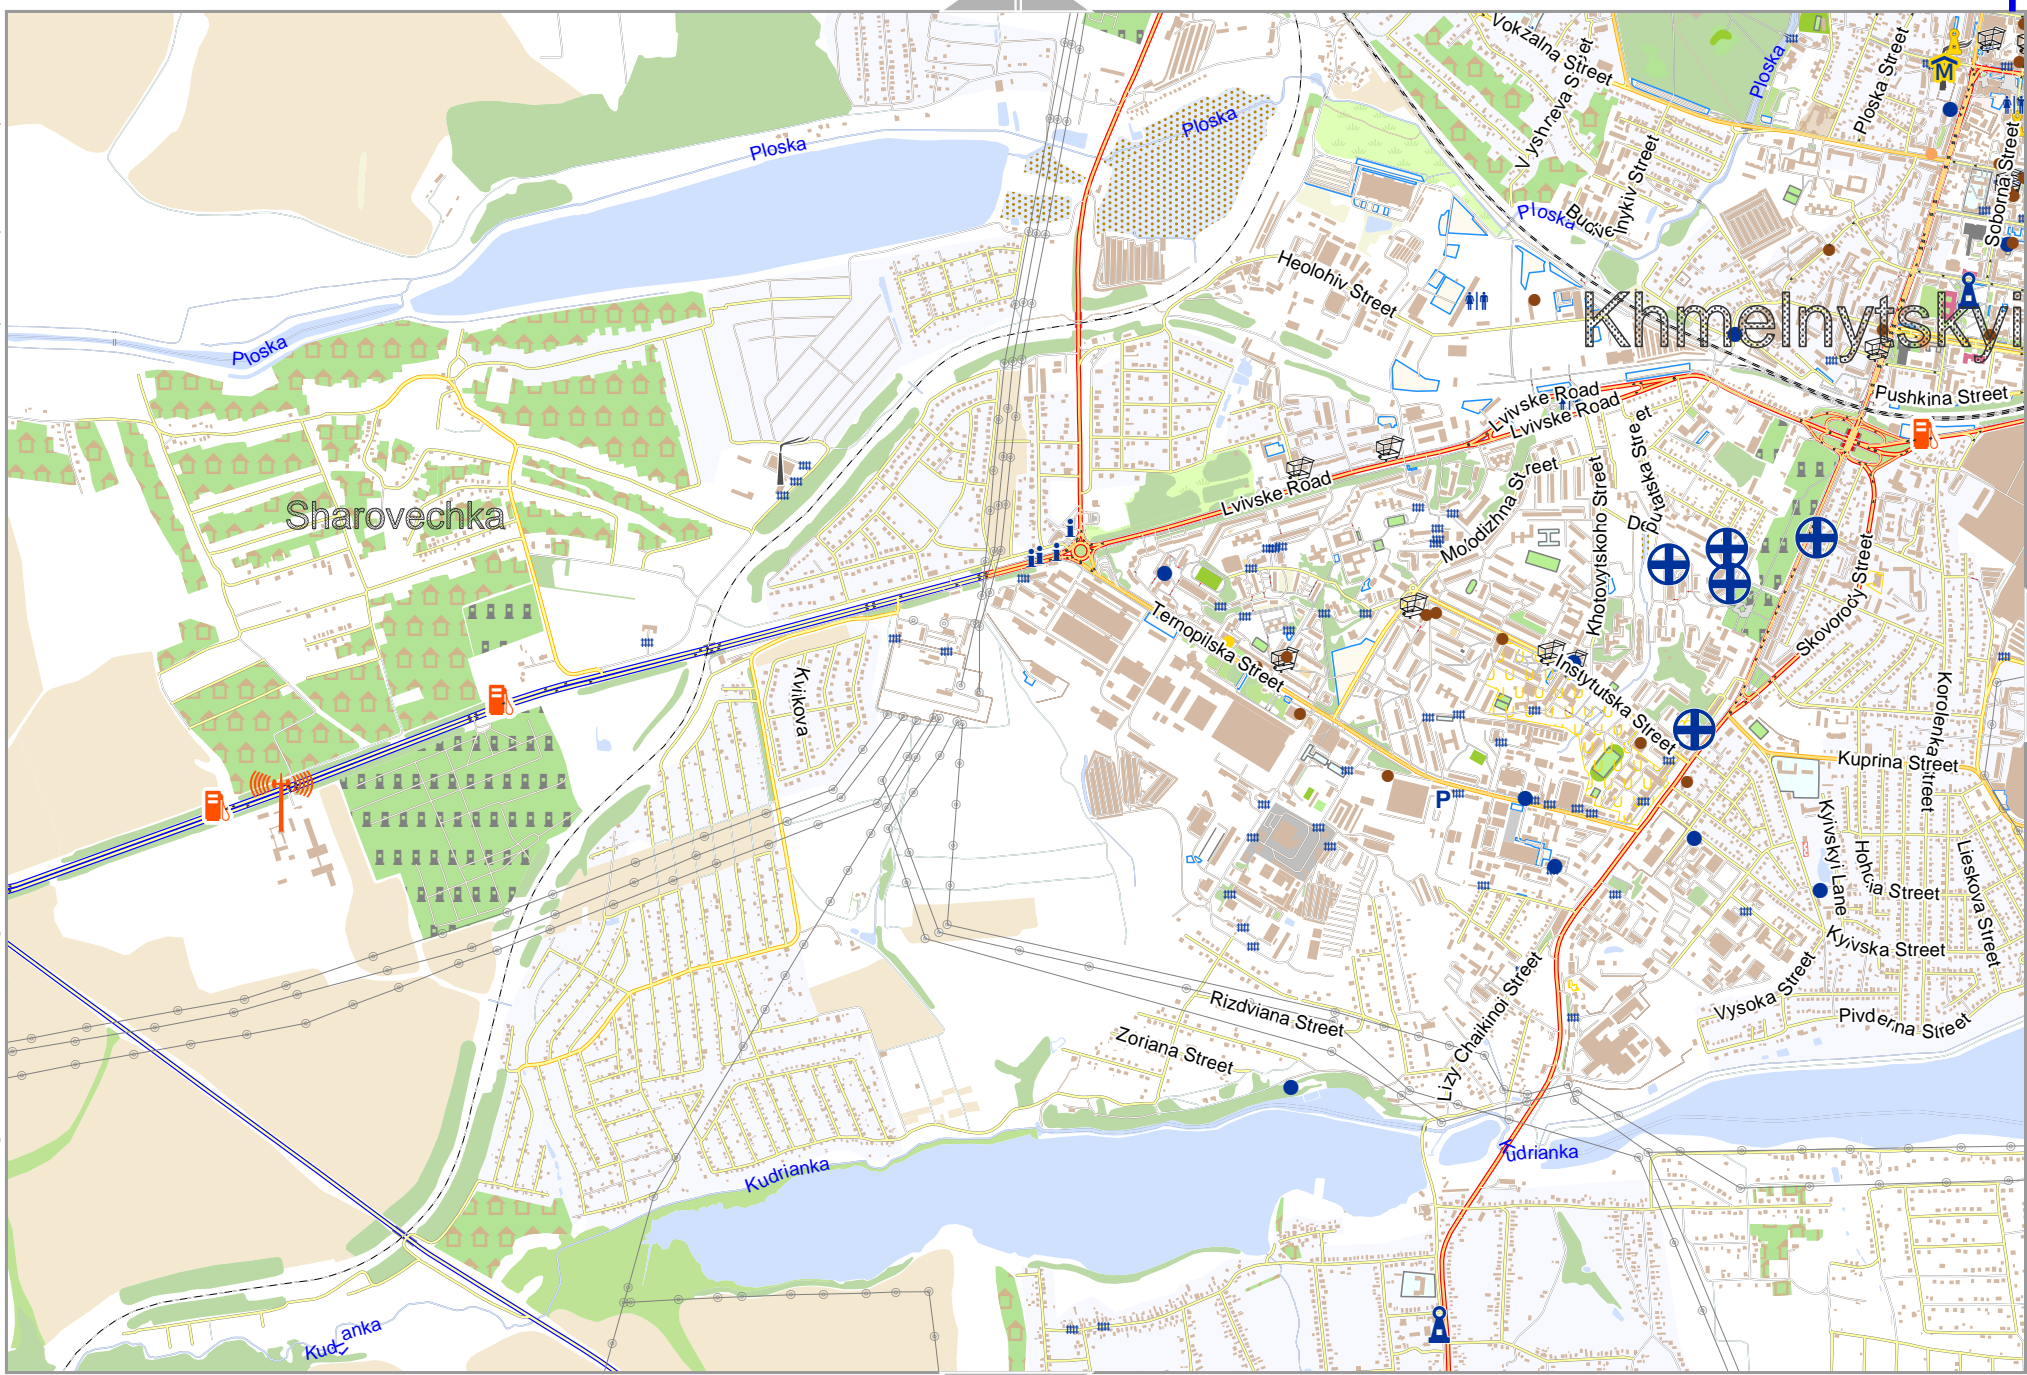

5

khmel

Map data © OpenStreetMap contributors

lon 27.16563 lat 49.46905

2

lon 27.07365 lat 49.42859 [nom. scale = 1 / 25000]

pdfmap_20221211_141212_khmel_27.0276_49.4083_205.pdf

0 1000 m 2000 m

6

Pivdenne Dubove

Rakove

Map data © OpenStreetMap contributors

lon 27.07365 lat 49.38813 [nom. scale = 1 / 25000]

lon 27.16563 lat 49.42859

pdfmap_20221211_141212_khmel_27.0276_49.4083_205.pdf

0 1000 m 2000 m

Map data © OpenStreetMap contributors

lon 26.88969 lat 49.34767 [nom. scale = 1 / 25000]

lon 26.98167 lat 49.38813

pdfmap_20221211_141212_khmel_27.0276_49.4083_205.pdf

0 1000 m 2000 m

Map data © OpenStreetMap contributors

lon 27.16563 lat 49.38913

pdfmap_20221211_141212_khmel_27.0276_49.4083_205.pdf

0 1000 m 2000 m