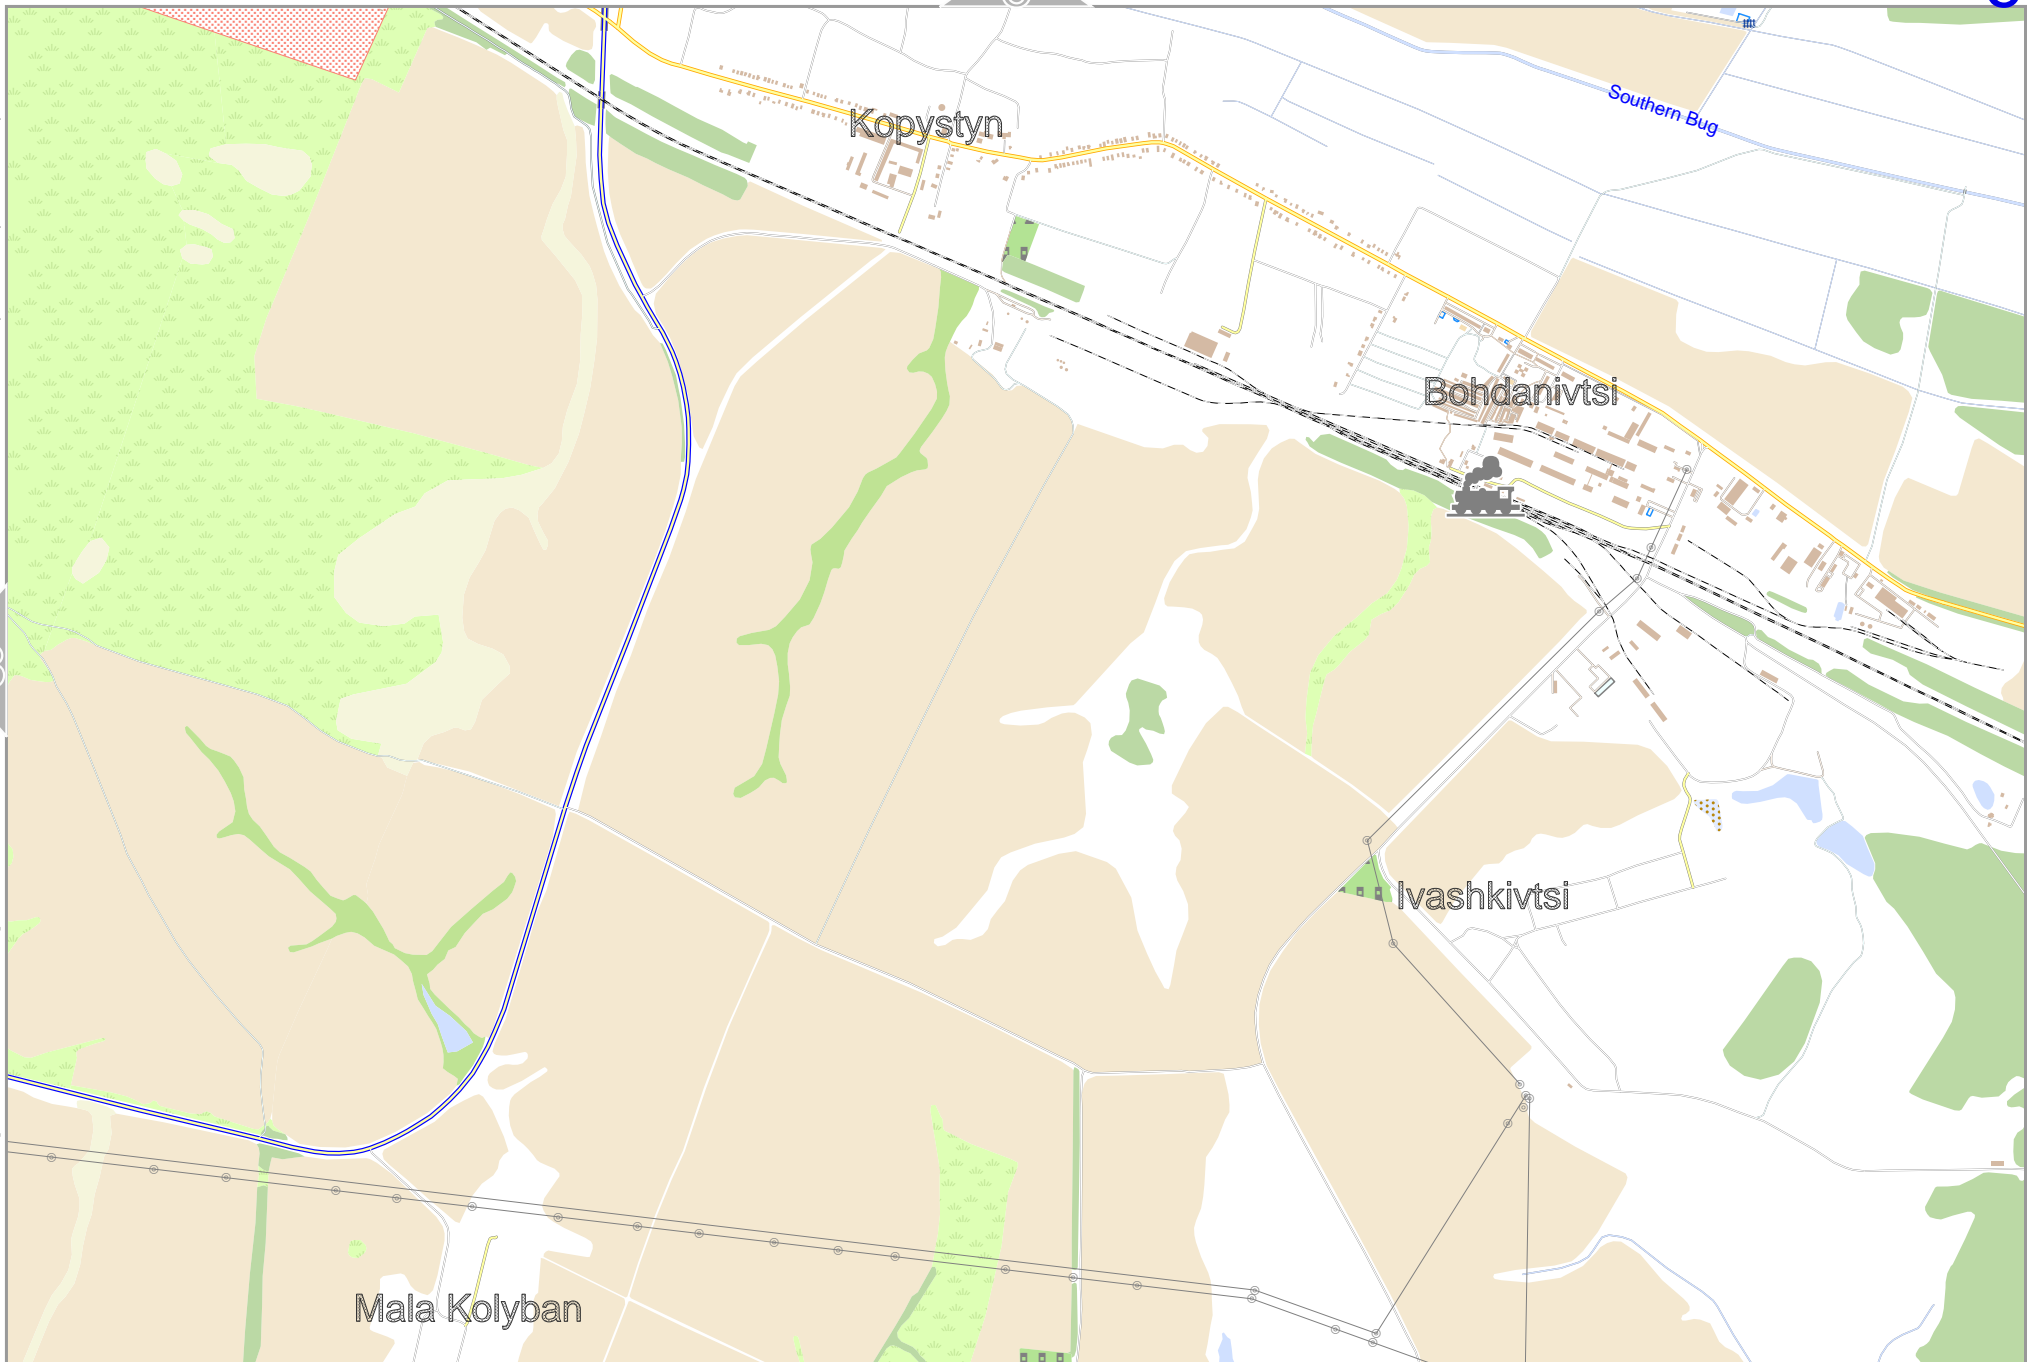

6

Pivdenne Dubove

Rakove

Map data © OpenStreetMap contributors

lon 27.07365 lat 49.38813 [nom. scale = 1 / 25000]

lon 27.16563 lat 49.42859

pdfmap_20221211_141212_khmel_27.0276_49.4083_205.pdf

0 1000 m 2000 m

lon 27.07365 lat 49.38813

pdfmap_20221211_141212_khmel_27.0276_49.4083_205.pdf

lon 26.98167 lat 49.34767 [nom. scale = 1 / 25000]

0 1000 m 2000 m

khmel

Map data © OpenStreetMap contributors

lon 27.07365 lat 49.34767 [nom. scale = 1 / 25000]

lon 27.16563 lat 49.38913

pdfmap_20221211_141212_khmel_27.0276_49.4083_205.pdf

0 1000 m 2000 m