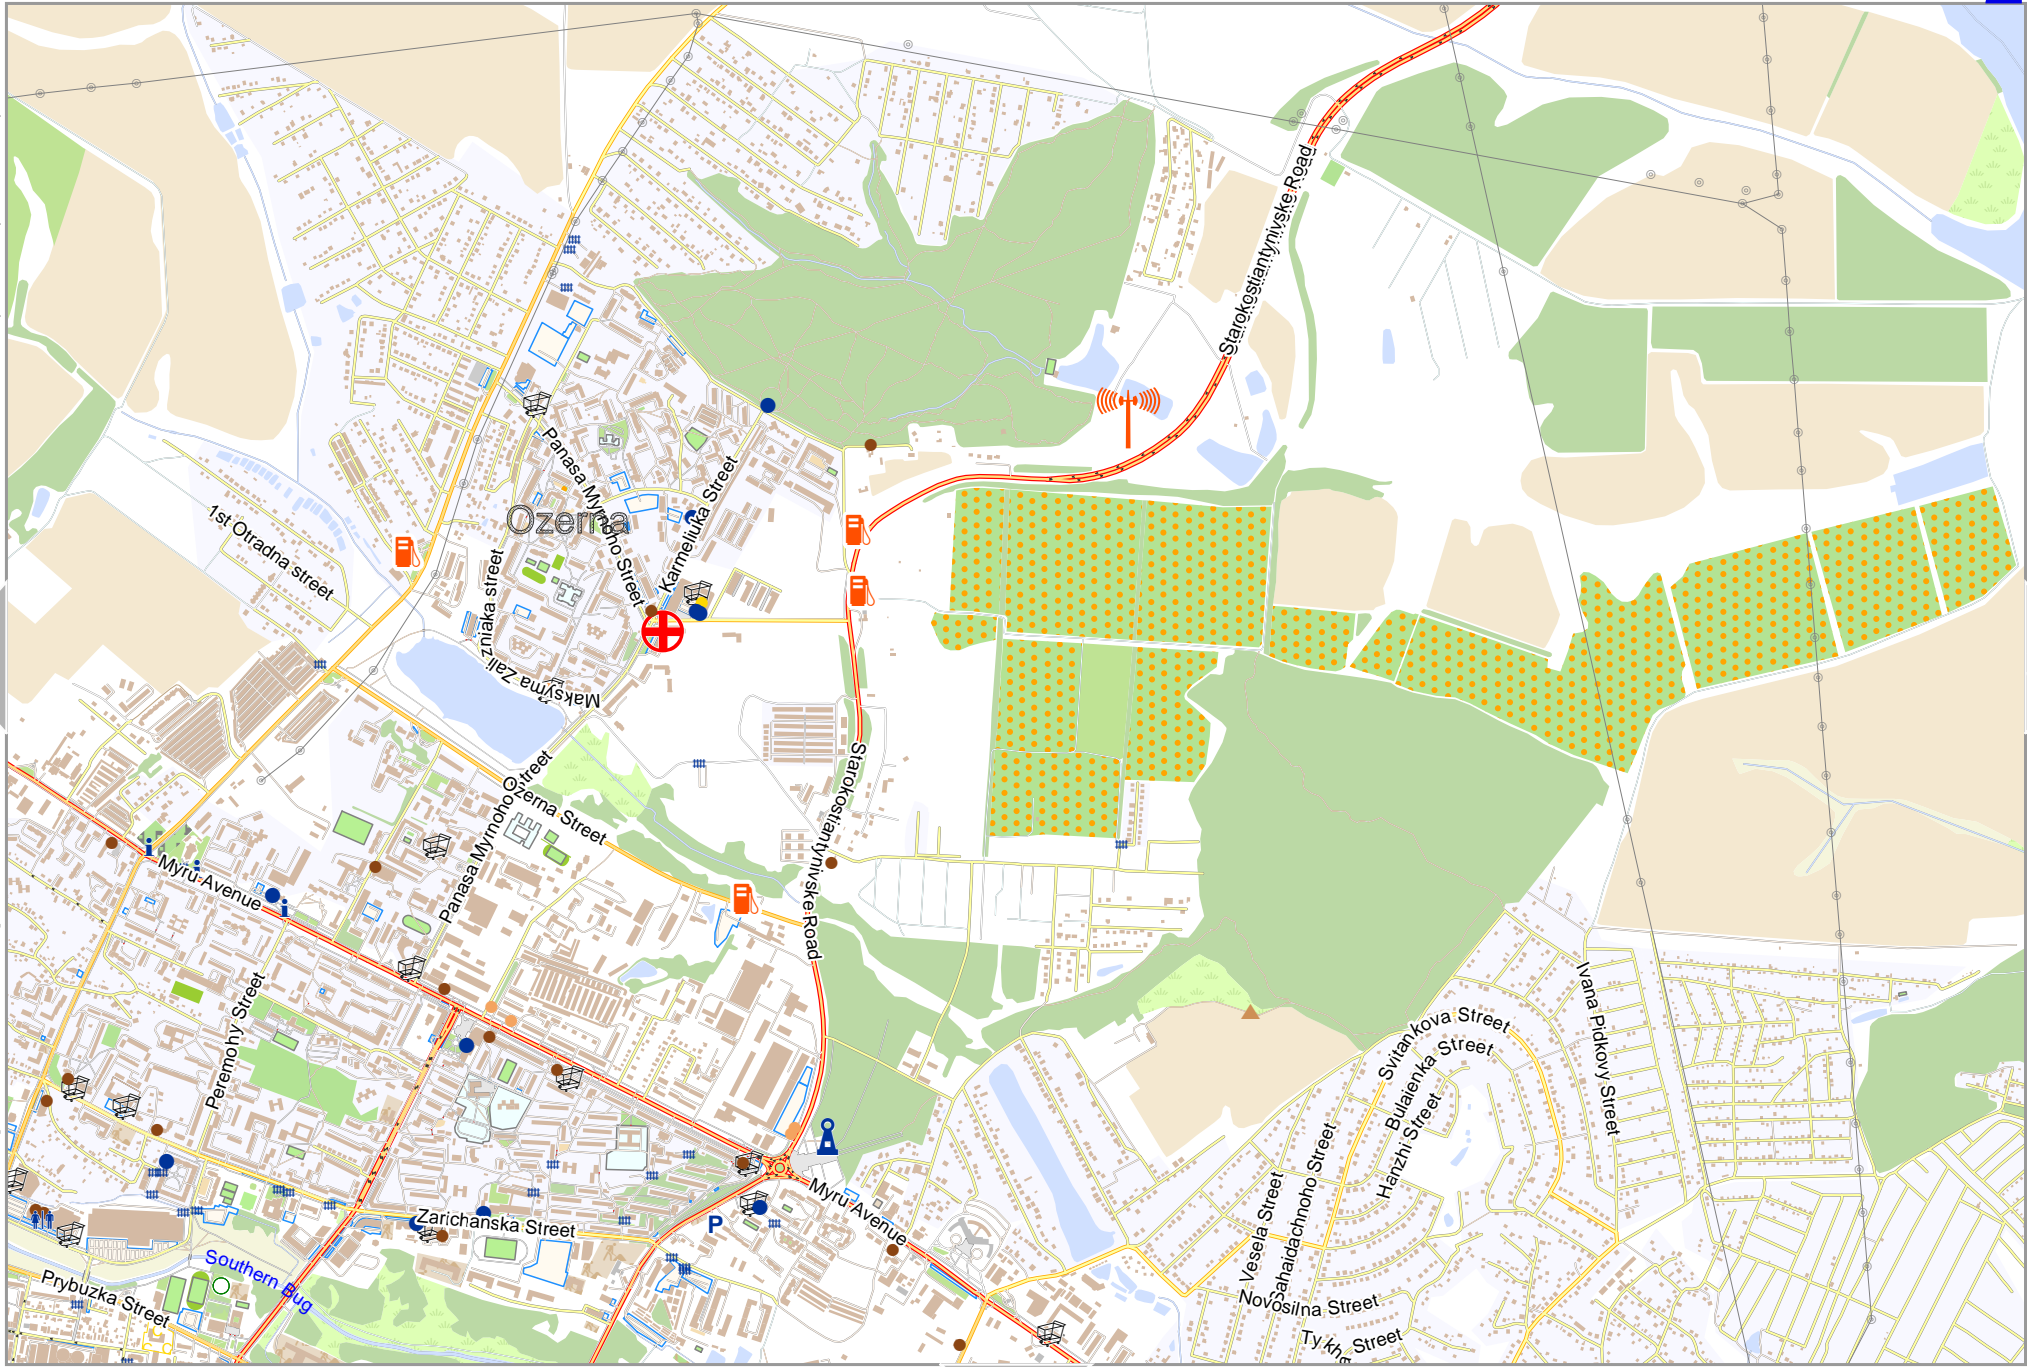

khmel

Map data © OpenStreetMap contributors

lon 27.07365 lat 49.46905

lon 26.98167 lat 49.42859 [nom. scale = 1 / 25000]

pdfmap_20221211_141212_khmel_27.0276_49.4083_205.pdf

1

3

0 1000 m 2000 m

5