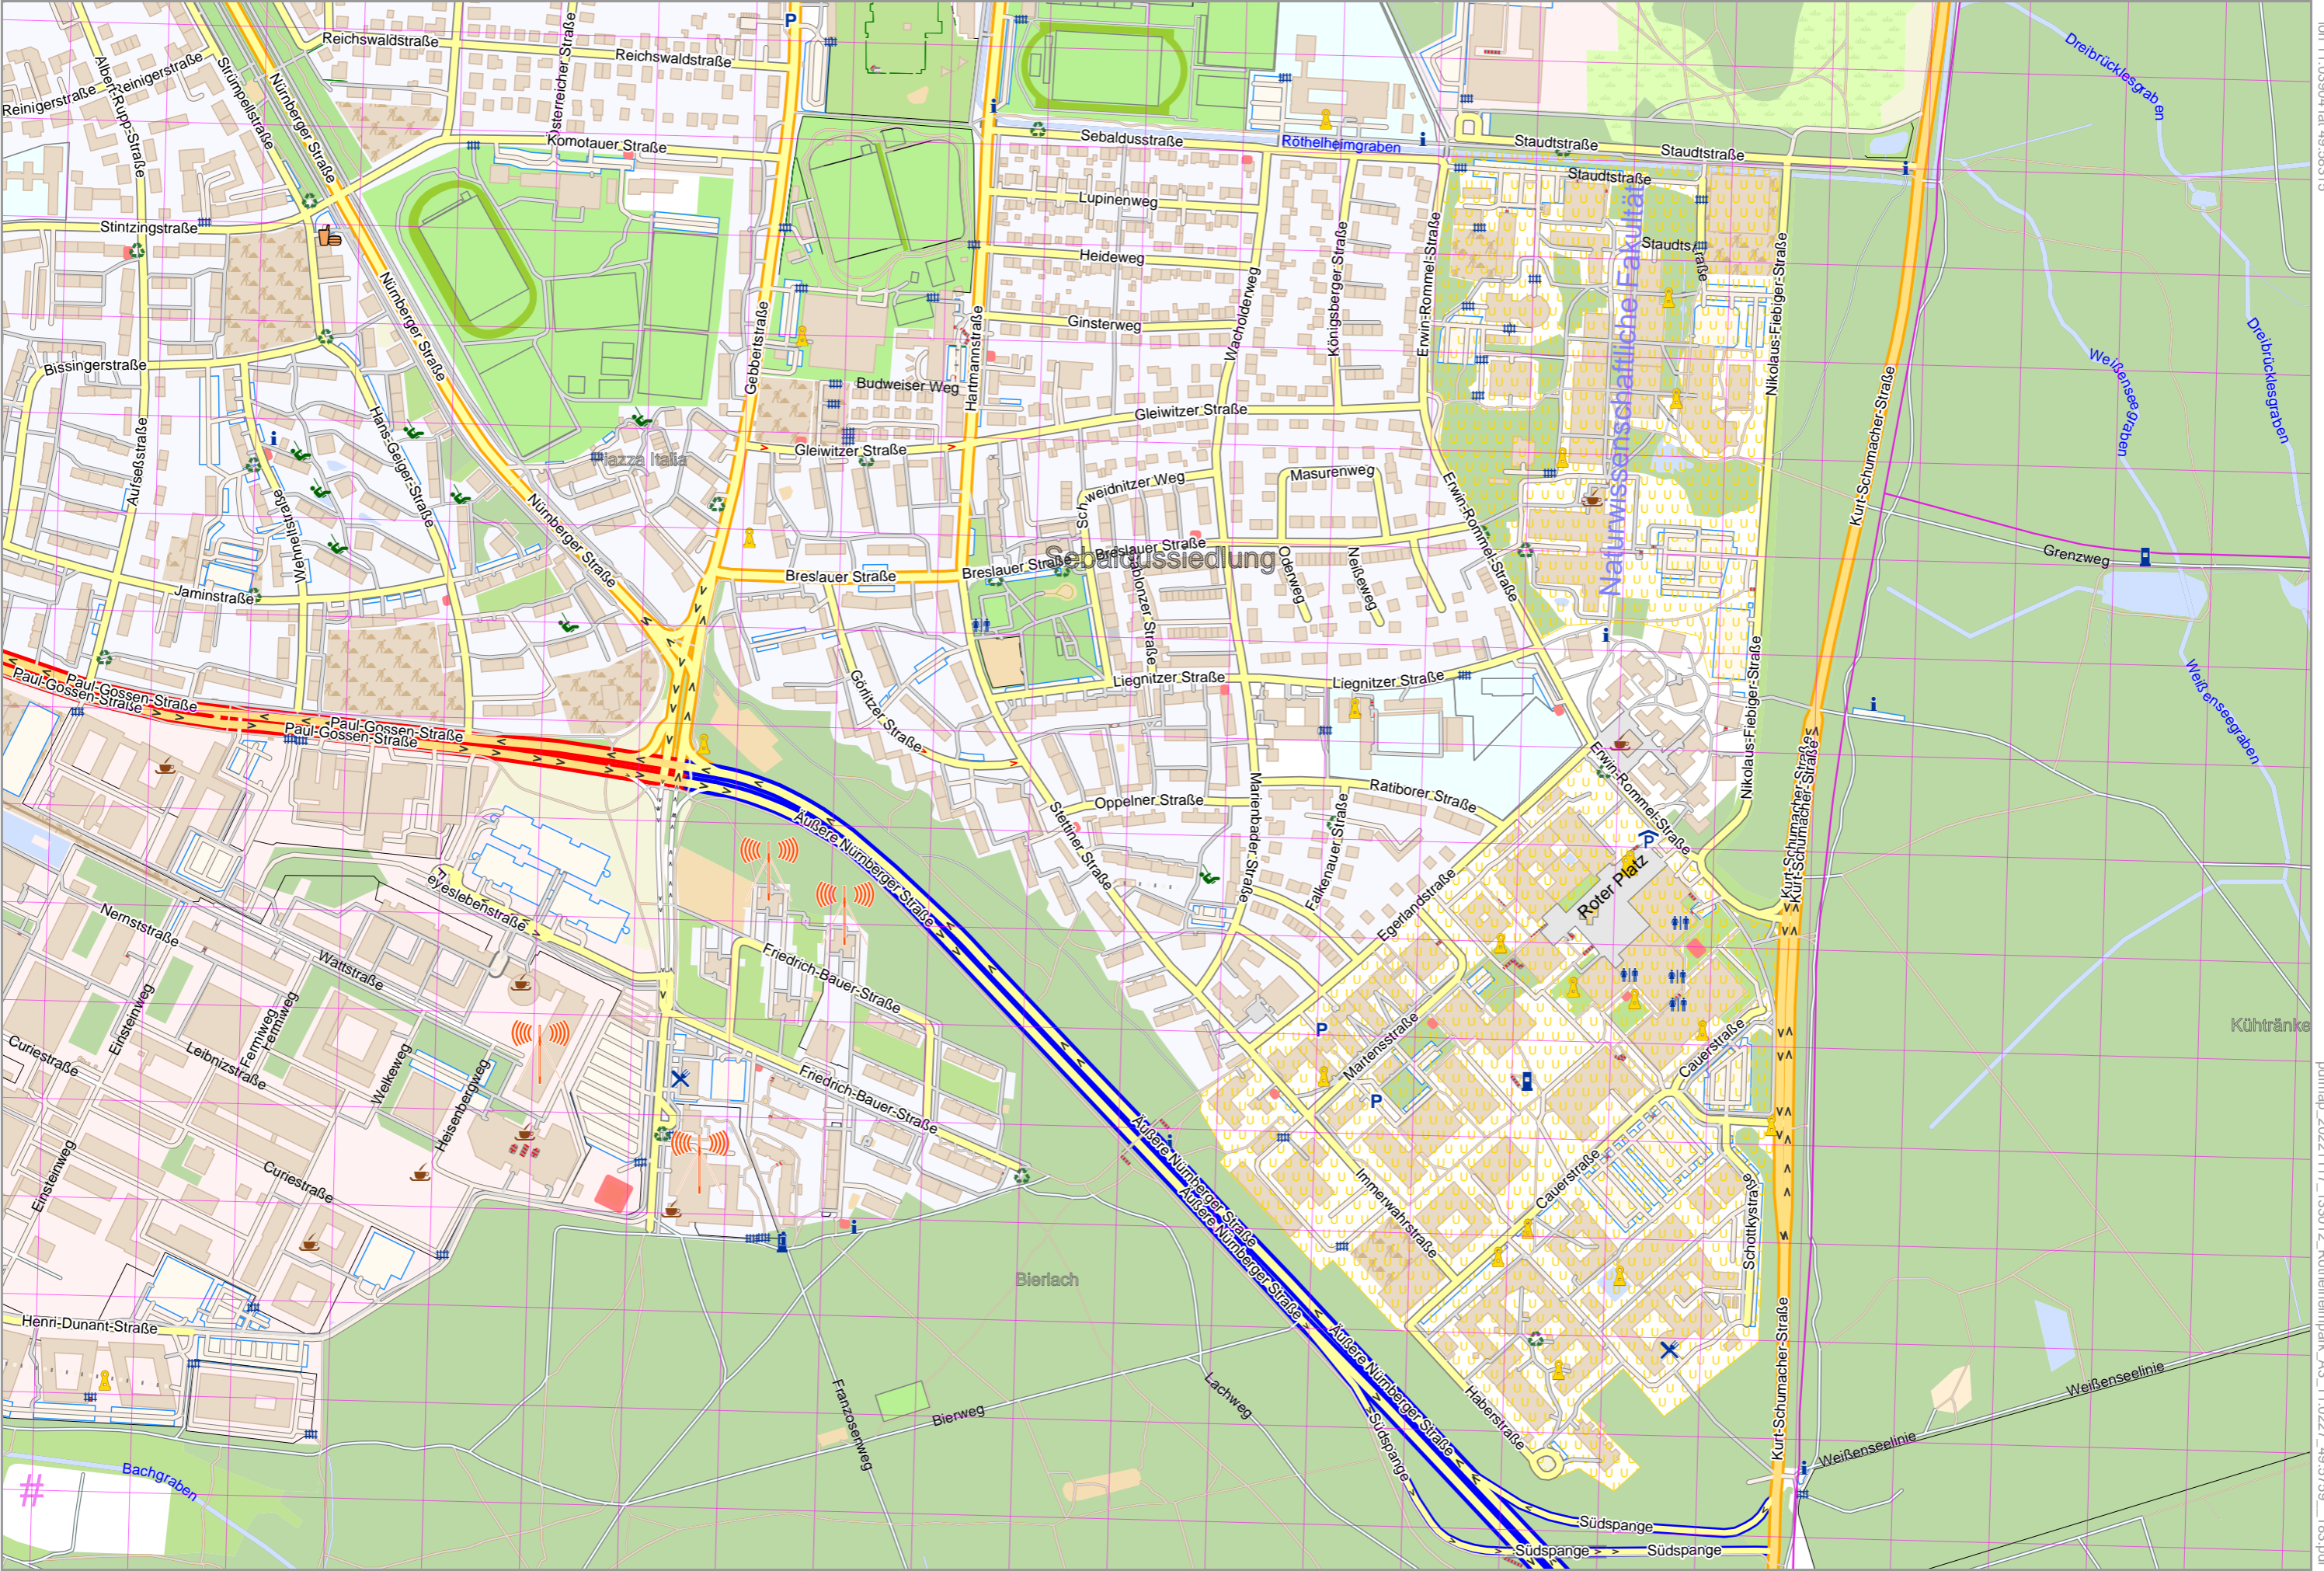

Map data © OpenStreetMap contributors

lon 11.03904 lat 49.58315

lon 11.00642 lat 49.56875 [nom. scale = 1 / 6000]

pdfmap_20221117_133012_Roethelheimpark_A3_11.0227_49.5759_183.pdf

UTM: 32 U easting 645.10 km northing 5492.70 km
UTM-Grid-width = 100m