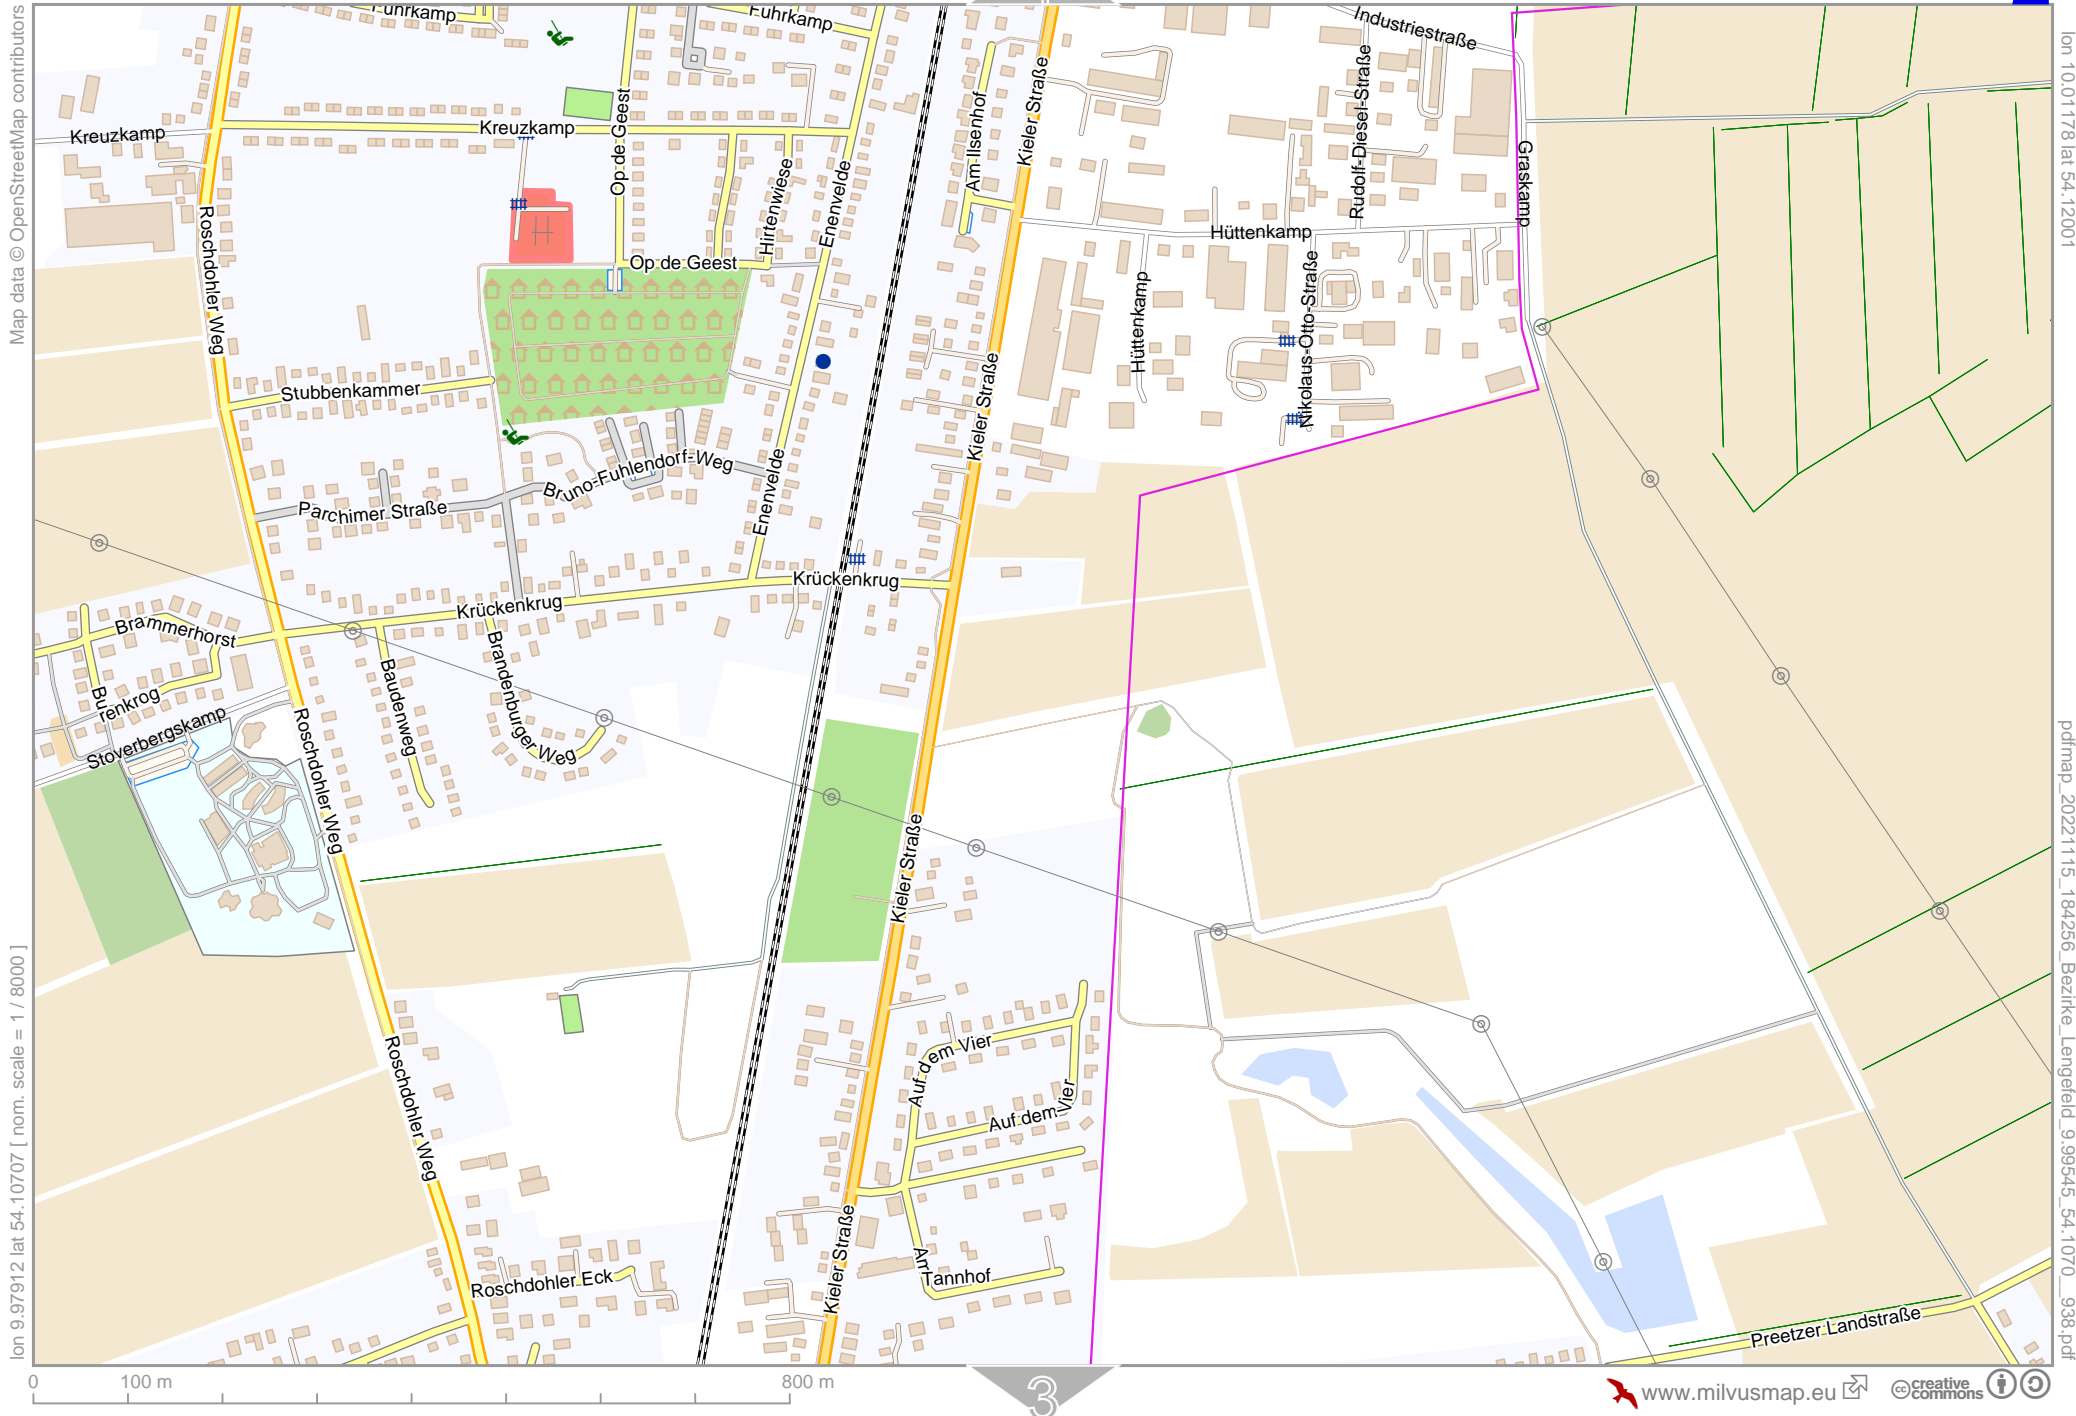

# Bezirke Lengefeld

Map data © OpenStreetMap contributors

lon 9.97912 lat 54.11929 [nom. scale = 1 / 8000]

lon 10.01178 lat 54.13223

pdfmap\_20221115\_184256\_Bezirke\_Lengefeld\_9.99545\_54.1070\_938.pdf

0 100 m 800 m

# Bezirke Lengefeld

Map data © OpenStreetMap contributors

lon 9.97912 lat 54.10707 [ nom. scale = 1 / 80000 ]

lon 10.01178 lat 54.12001

pdfmap\_20221115\_184256\_Bezirke\_Lengefeld\_9.99545\_54.1070\_938.pdf

# Bezirke Lengfeld

Map data © OpenStreetMap contributors

lon 9.97912 lat 54.08263 [ nom. scale = 1 / 8000 ]

lon 10.01178 lat 54.09557

pdfmap\_20221115\_184256\_Bezirke\_Lengfeld\_9.99545\_54.1070\_938.pdf