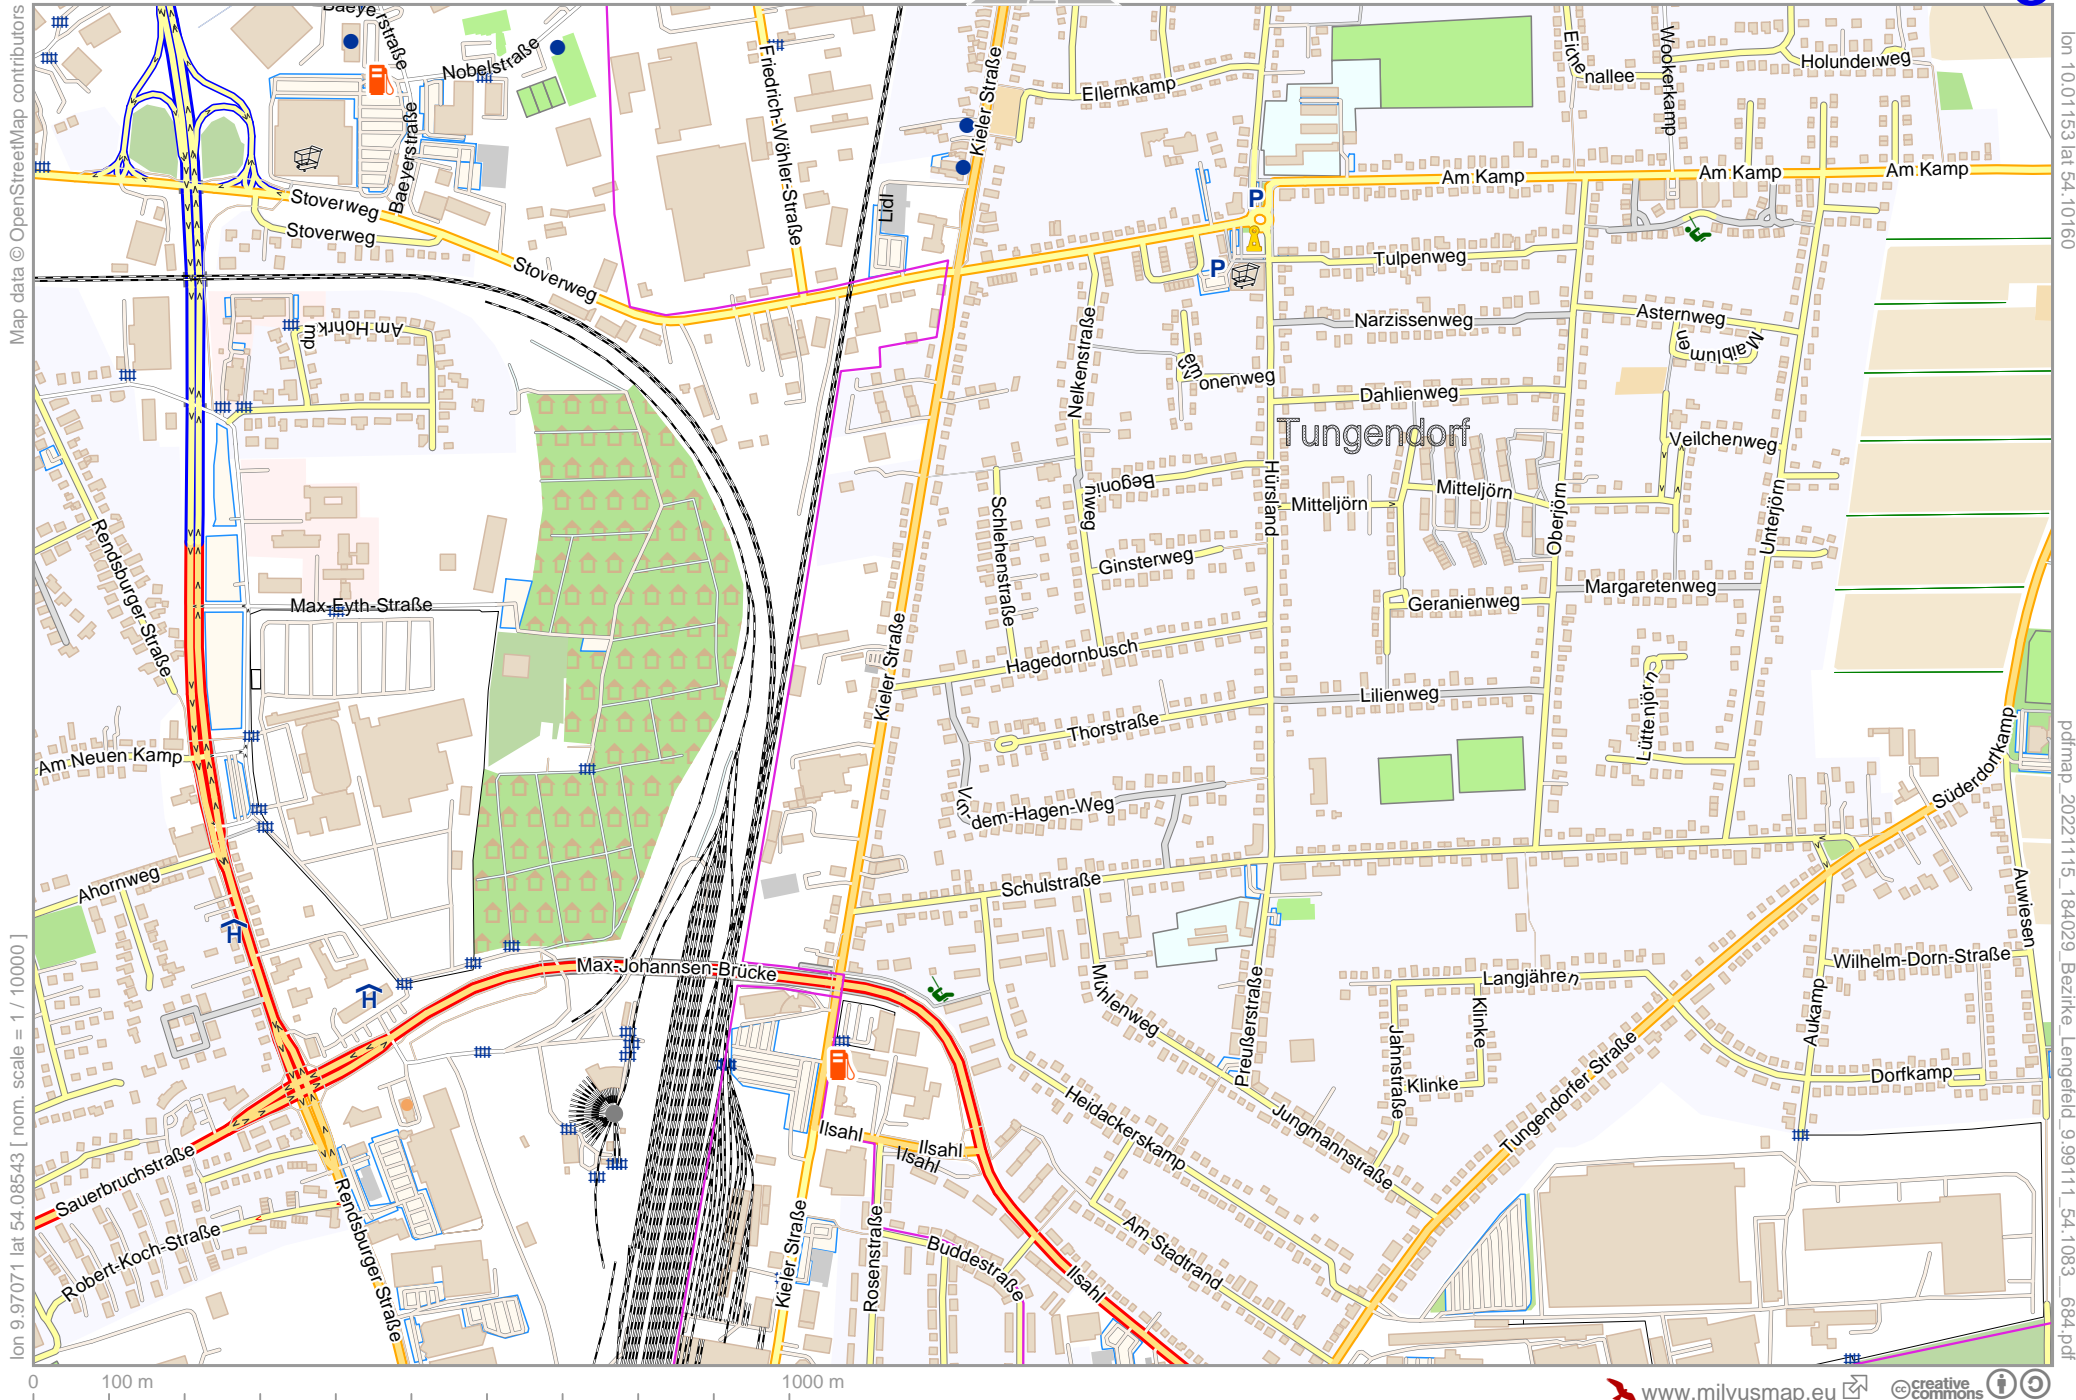

Bezirke Lengefeld

1

Map data © OpenStreetMap contributors

lon 9.97071 lat 54.11598 [nom. scale = 1 / 10000]

0 100 m 1000 m

2

lon 10.01153 lat 54.13215

pdfmap_20221115_184029_Bezirke_Lengefeld_9.99111_54.1083_684.pdf

Bezirke Lengefeld

Map data © OpenStreetMap contributors

lon 9.97071 lat 54.10070 [nom. scale = 1 / 10000]

lon 10.01153 lat 54.11688

pdfmap_20221115_184029_Bezirke_Lengefeld_9.99111_54.1083_684.pdf

0 100 m 1000 m

Map data © OpenStreetMap contributors

lon 9.97071 lat 54.08543 [norm. scale = 1 / 10000]

lon 10.01153 lat 54.10160

pdfmap_20221115_184029_Bezirke_Lengefeld_9.99111_54.1083_684.pdf