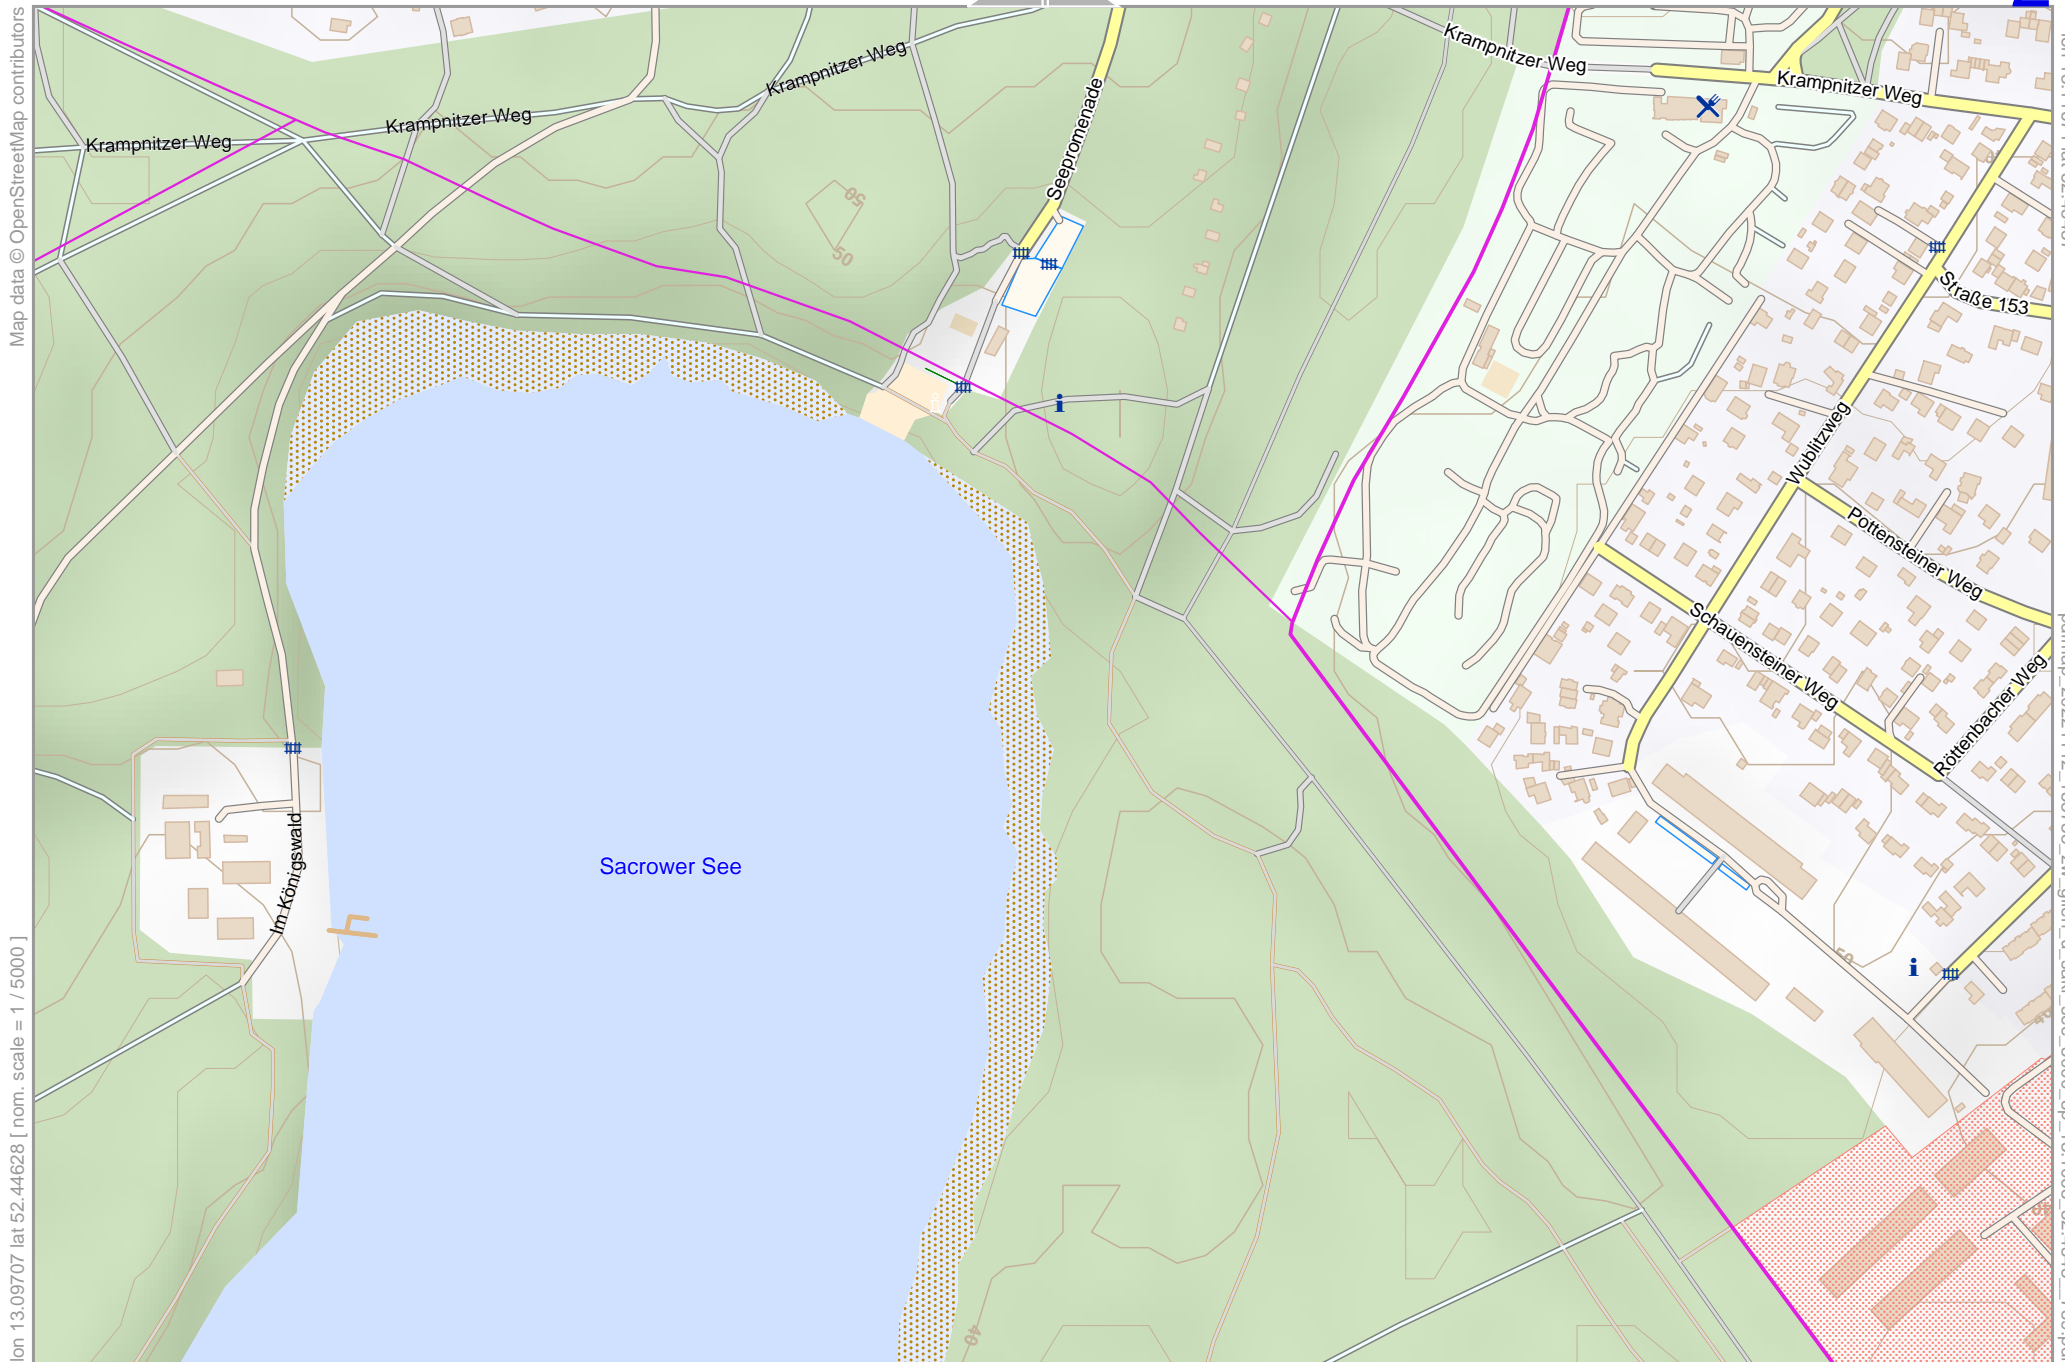

Map data © OpenStreetMap contributors

lon 13.11671 lat 52.46245

pdfmap\_20221112\_153738\_zw\_glien\_u\_sakr\_see\_5000\_8p\_13.1068\_52.4543\_759.pdf

lon 13.09707 lat 52.45437 [ nom. scale = 1 / 5000 ]

Contour interval = 5m

Map data © OpenStreetMap contributors

lon 13.09707 lat 52.44628 [ nom. scale = 1 / 5000 ]

lon 13.11671 lat 52.45437

pdfmap\_20221112\_153738\_zw\_glien\_u\_sakr\_see\_5000\_8p\_13.1068\_52.4543\_759.pdf

0 100 m 500 m

Contour interval = 5m