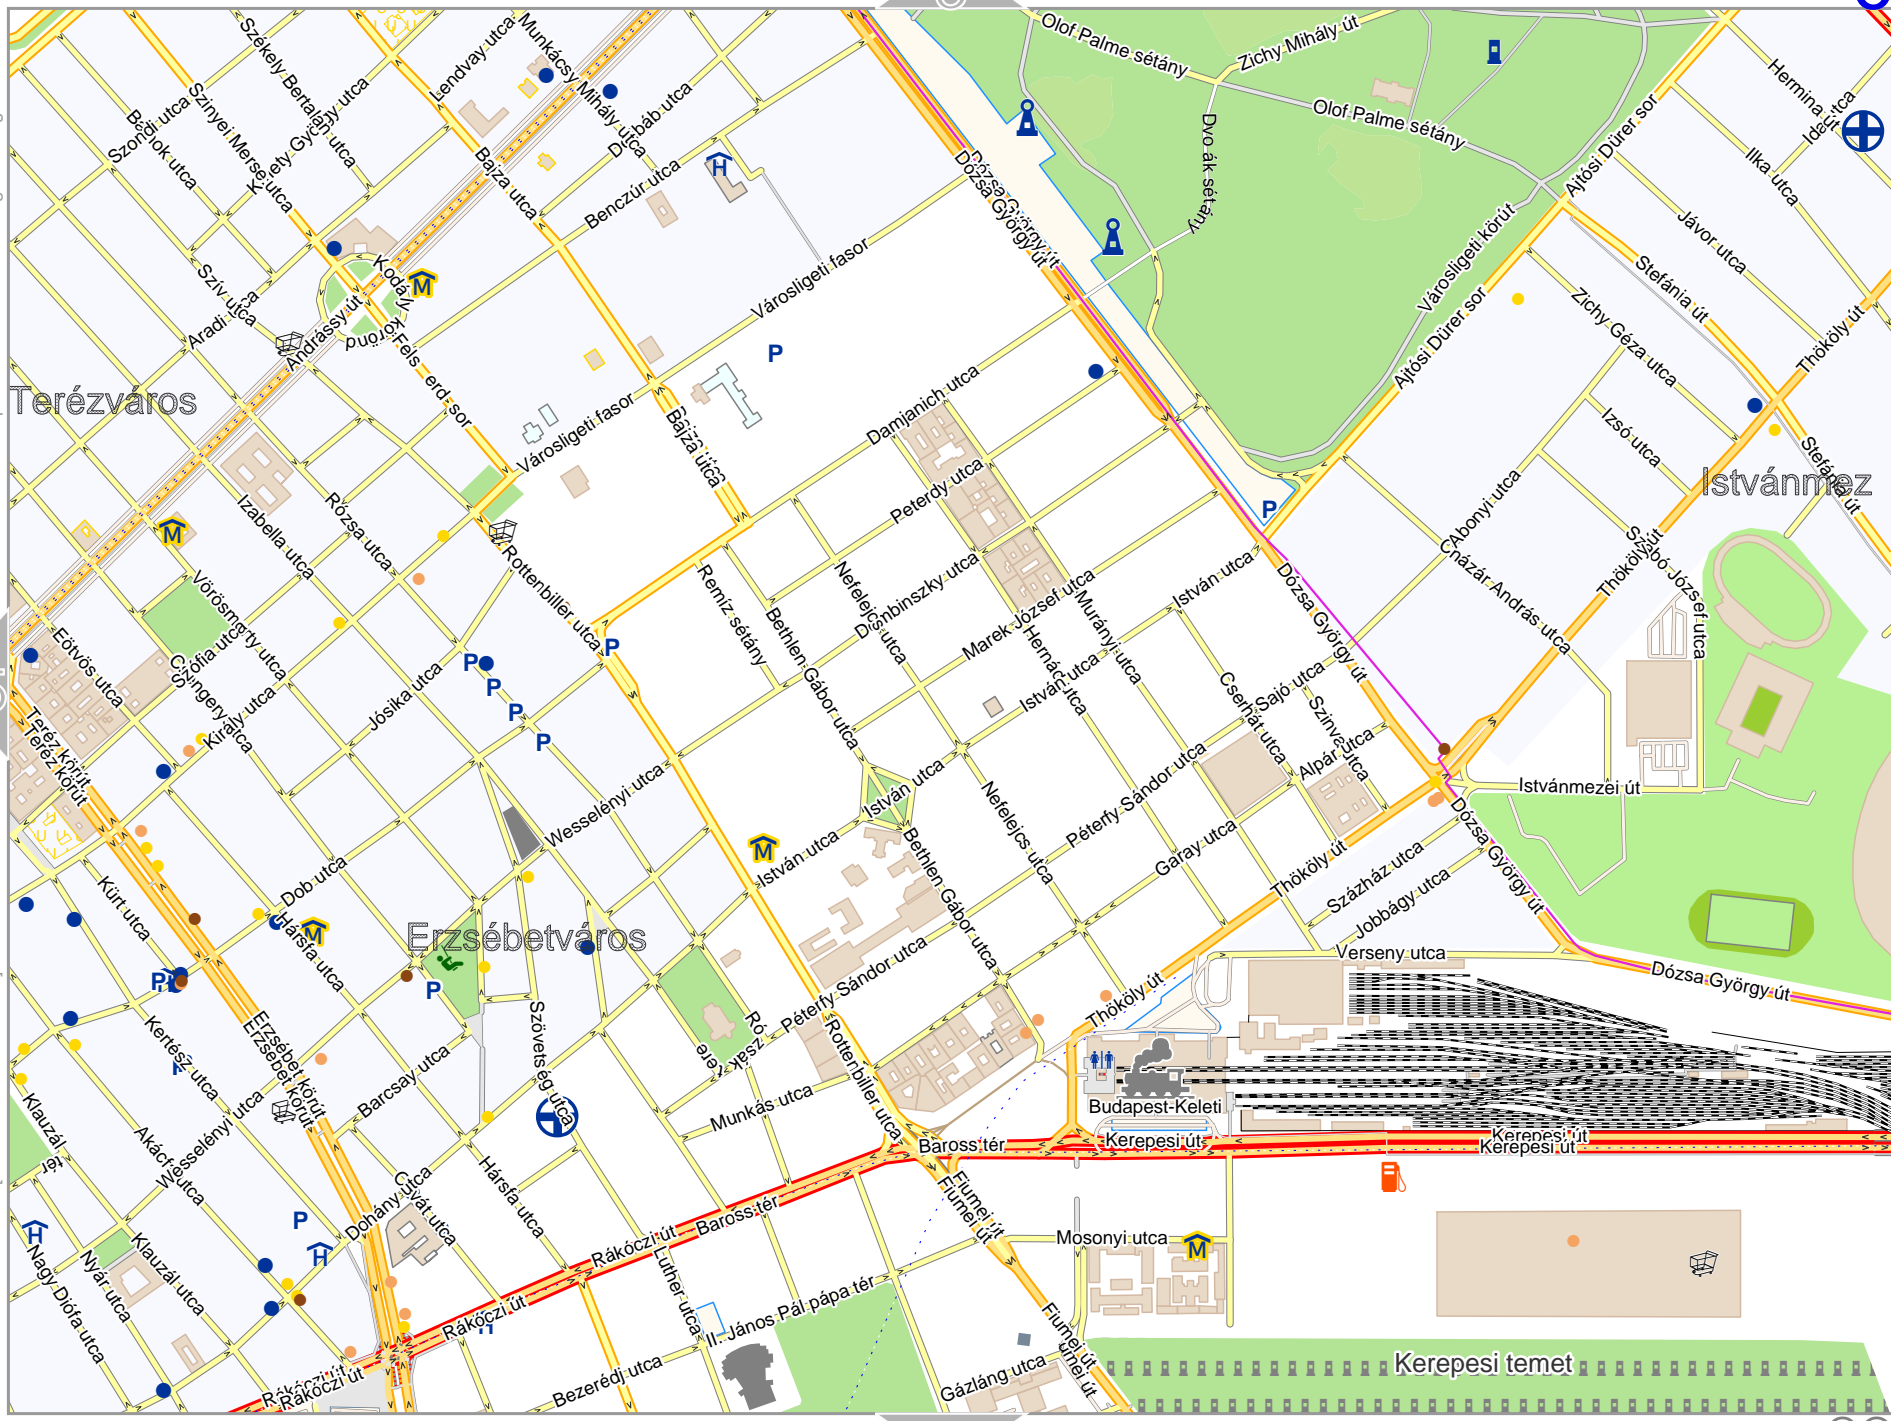

lon 19.06382 lat 47.51314

pdfmap_20221108_162909_Budapest_19.0472_47.5047_4.10.pdf

Budapest

Map data CC BY SA 2 fosm.org-osm.org contributors

lon 19.06382 lat 47.49642 [nom. scale = 1 / 10000]

lon 19.09692 lat 47.51314

pdfmap_20221108_162909_Budapest_19.0472_47.5047_4.10.pdf

Map data CC BY SA 2 fosm.org+osm.org contributors

lon 19.03071 lat 47.49642

lon 18.99761 lat 47.47970 [nom. scale = 1 / 10000]

pdfmap_20221108_162909_Budapest_190472_475047_410.pdf