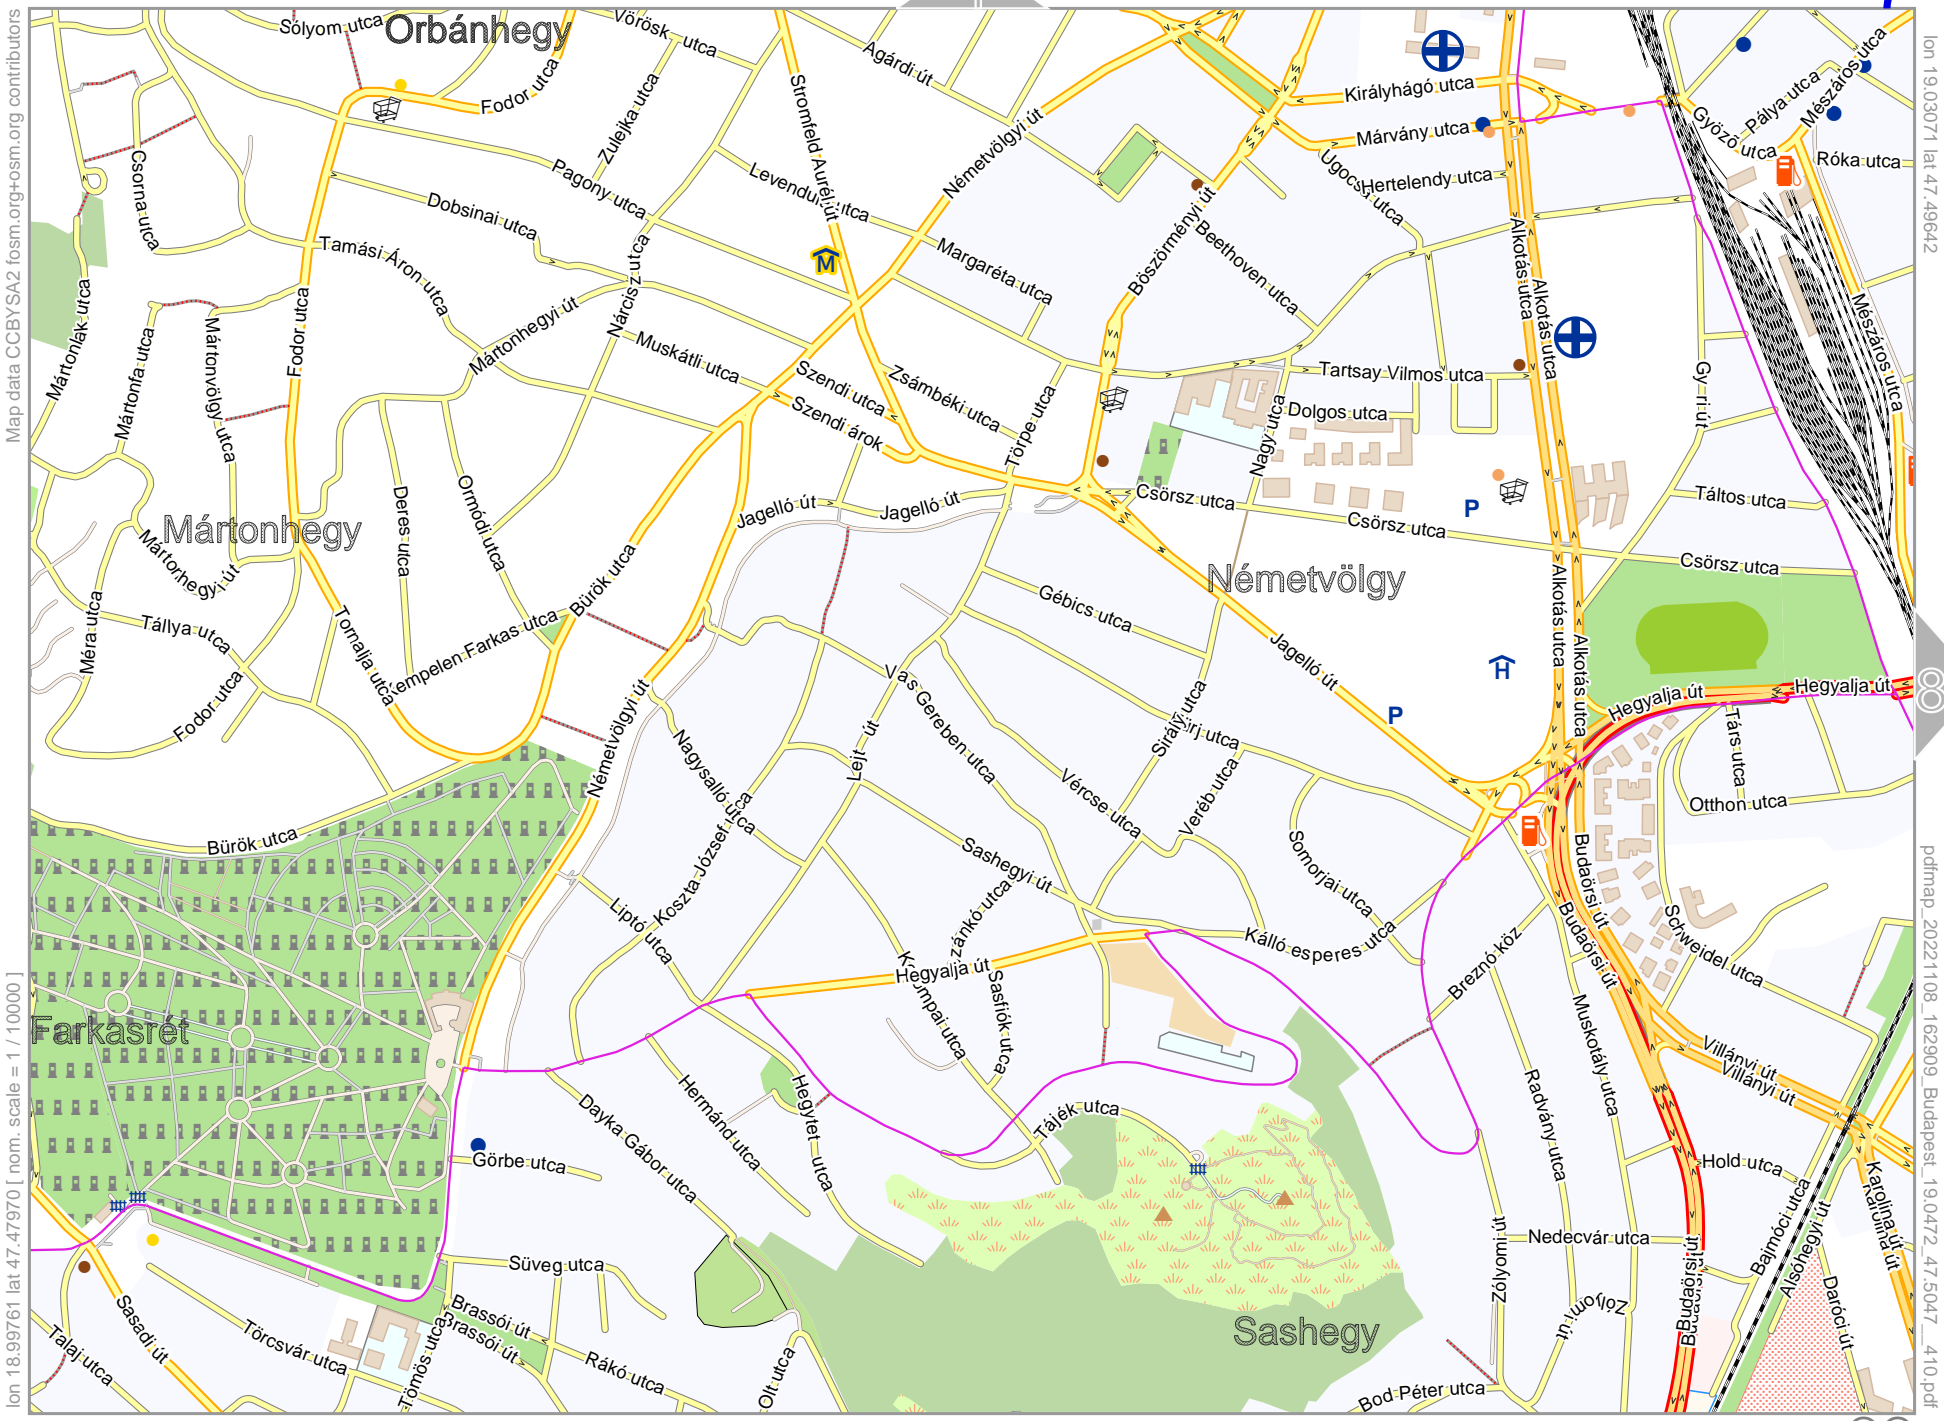

pdfmap_20221108_162909_Budapest_190472_475047_410.pdf

lon 18.99761 lat 47.49642 [nom. scale = 1 / 10000]

Budapest

Map data © CC BY SA 2.0 f osm.org - osm.org contributors

lon 19.03071 lat 47.49642 [nom. scale = 1 / 10000]

lon 19.06382 lat 47.51314

pdfmap_20221108_162909_Budapest_19.0472_47.5047_4.10.pdf

Budapest

Map data CC BY SA 2 fosm.org-osm.org contributors

lon 19.06382 lat 47.49642 [nom. scale = 1 / 10000]

lon 19.09692 lat 47.51314

pdfmap_20221108_162909_Budapest_19.0472_47.5047_4.10.pdf

Map data CC BY SA 2 fosm.org+osm.org contributors

lon 19.03071 lat 47.49642

lon 18.99761 lat 47.47970 [nom. scale = 1 / 10000]

pdfmap_20221108_162909_Budapest_190472_475047_410.pdf

0 100 m 1000 m

Budapest

Map data CC BY SA 2.0 f osm.org+osm.org contributors

lon 19.06382 lat 47.48642

pdfmap_20221108_162909_Budapest_190472_475047_410.pdf

lon 19.03071 lat 47.47970 [nom. scale = 1 / 10000]