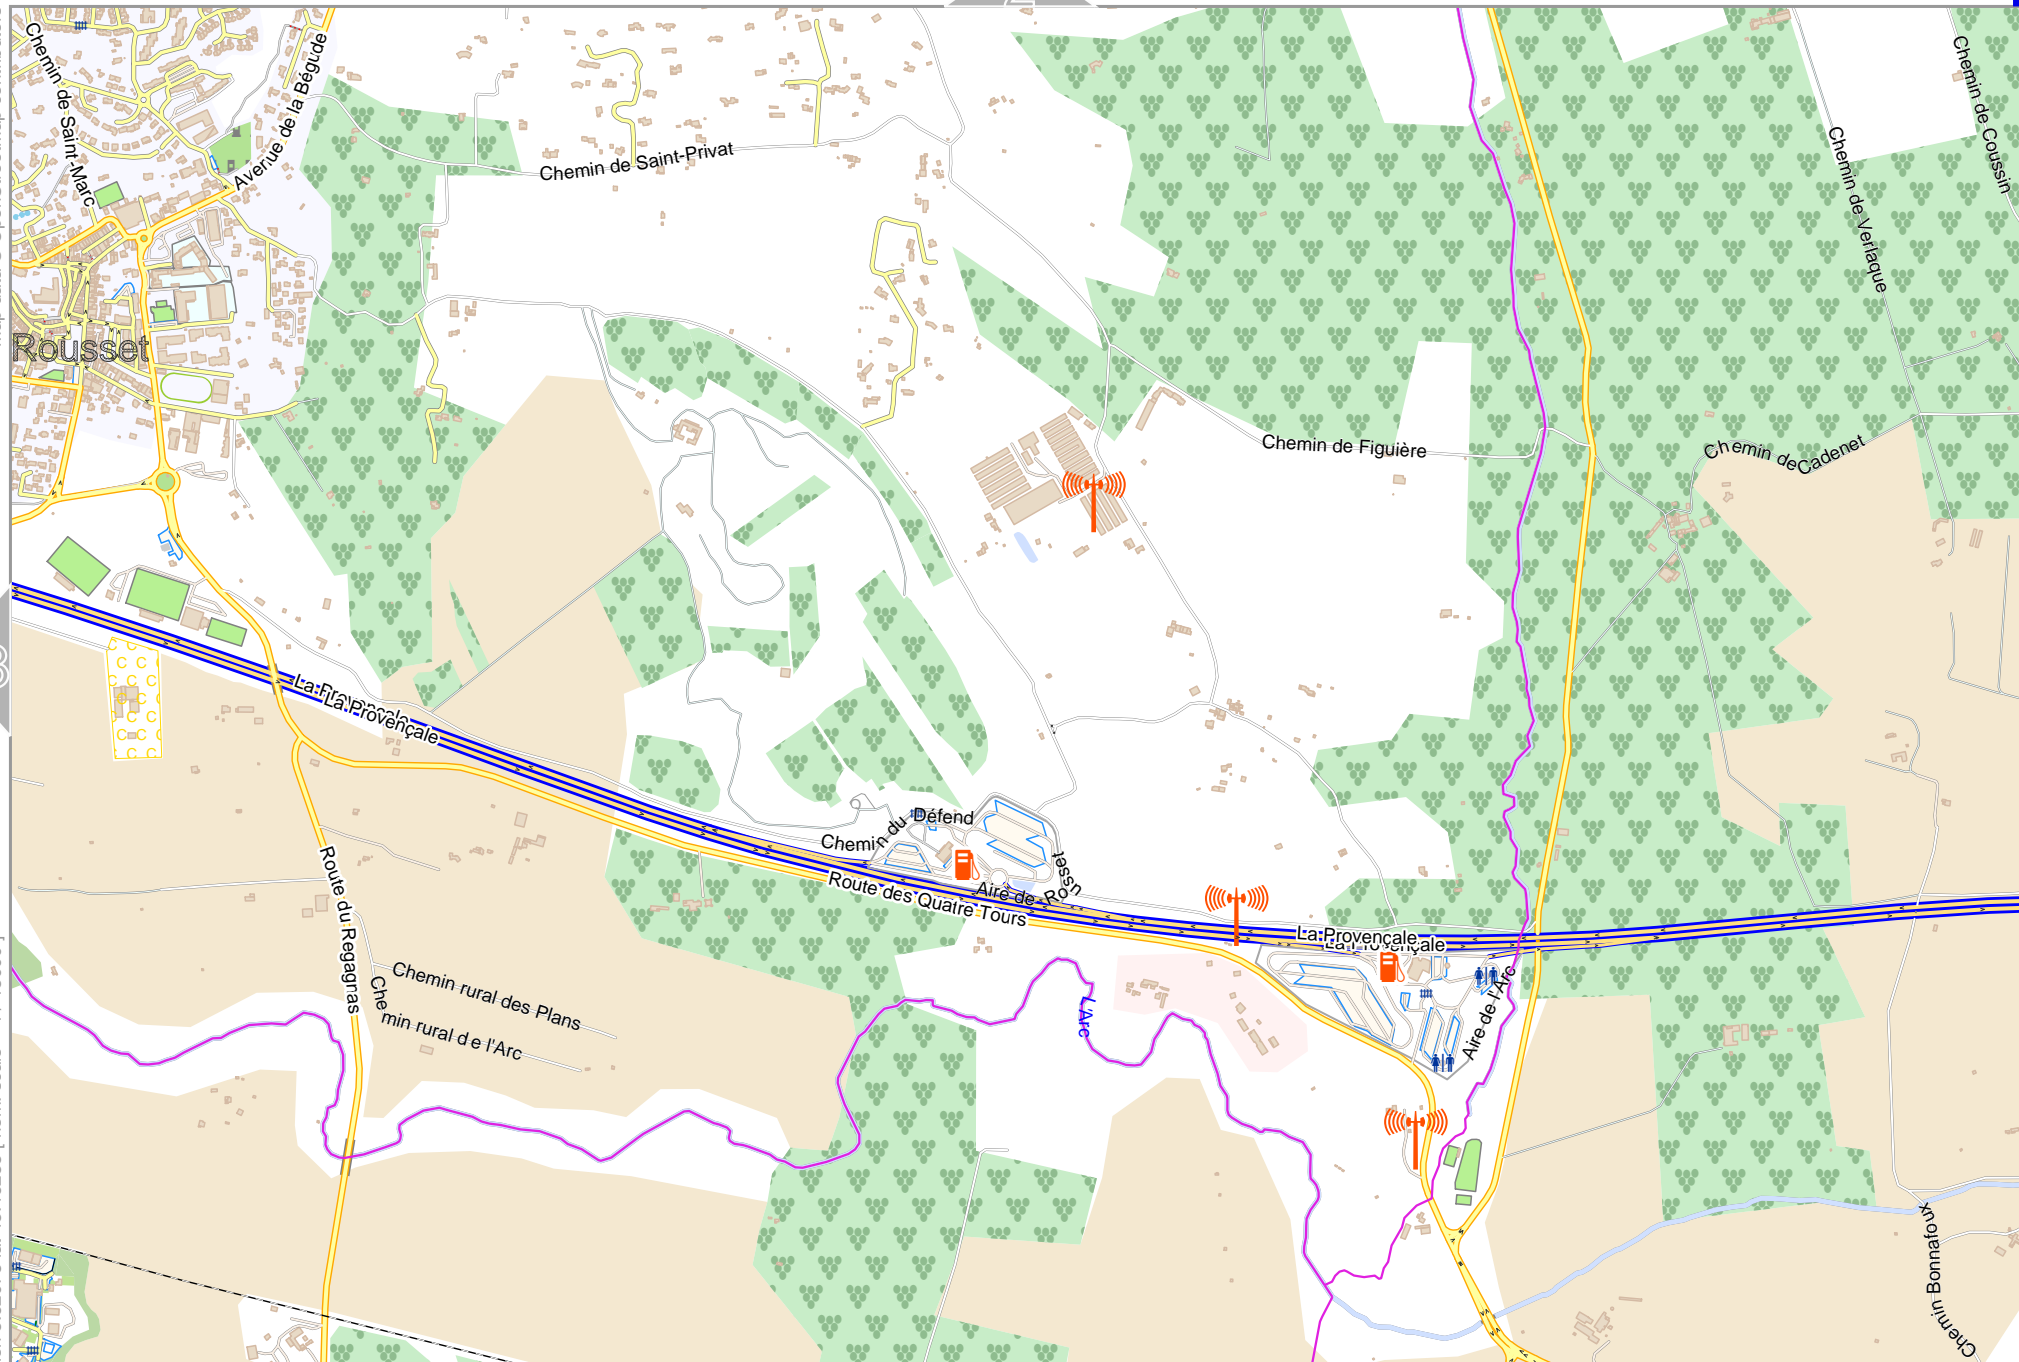

Map data © OpenStreetMap contributors

lon 5.62078 lat 43.48668 [nom. scale = 1 / 15000]

lon 5.67029 lat 43.51098

pdfmap_20221107_155012_COMMUNE_1_15000_5.62077_43.4866_816.pdf

Map data © OpenStreetMap contributors

lon 5.57127 lat 43.46238 [nom. scale = 1 / 15000]

lon 5.62078 lat 43.48686

4

Map 20221107_155012_COMMUNE_1_15000_5.62077_43.4866_816.pdf

0 100 m 1000 m 1500 m

Map data © OpenStreetMap contributors

lon 5.62078 lat 43.46238 [nom. scale = 1 / 15000]

lon 5.67029 lat 43.48668

pdfmap_20221107_155012_COMMUNE_1_15000_5.62077_43.4866_816.pdf

0 100 m 1000 m 1500 m