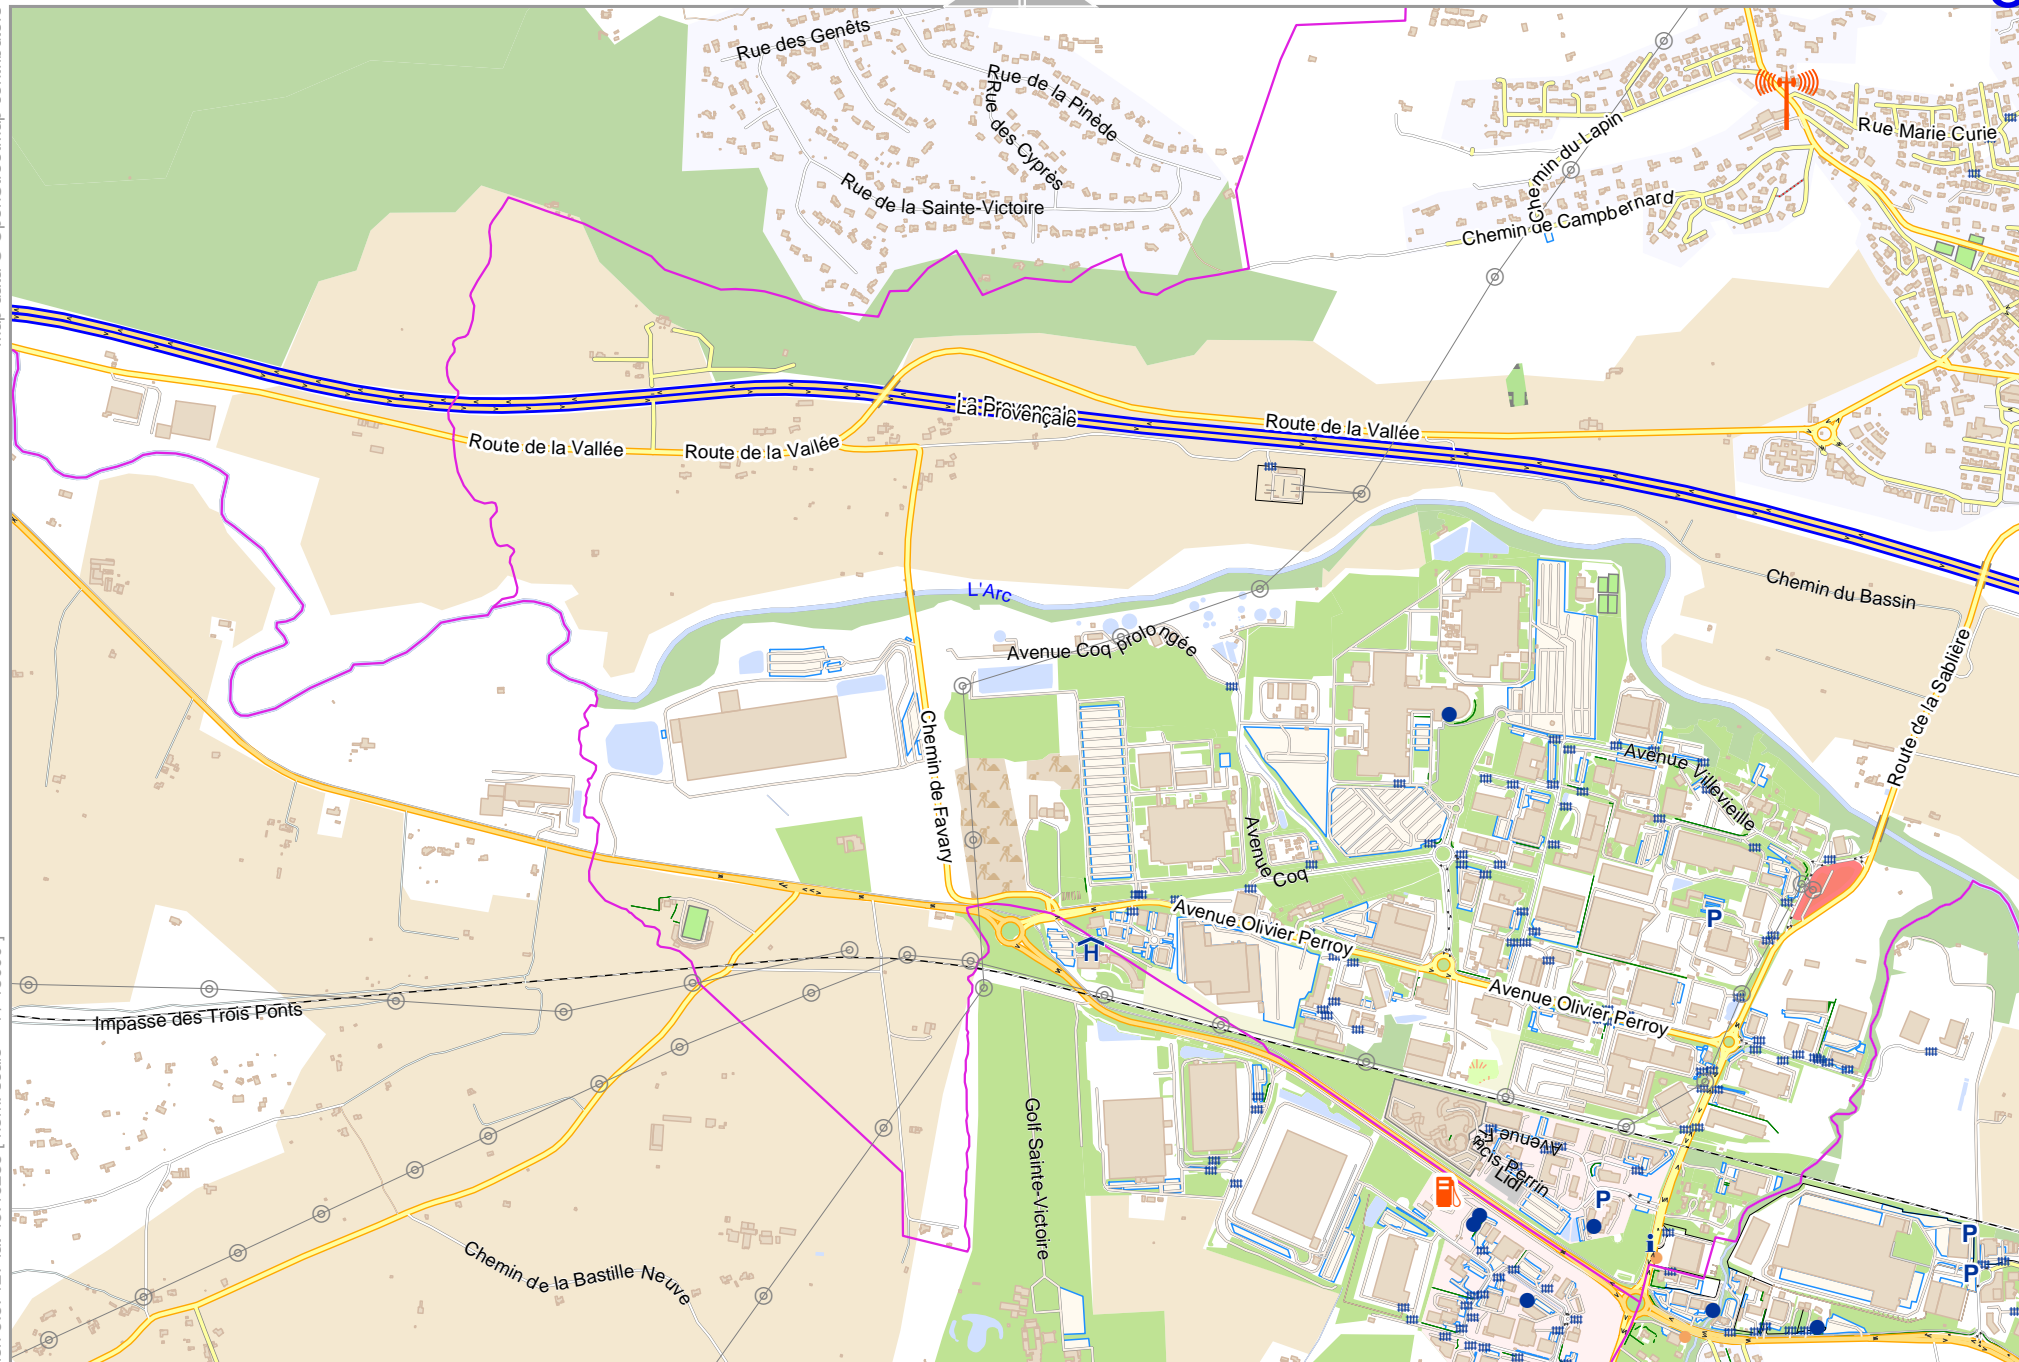

Map data © OpenStreetMap contributors

lon 5.62078 lat 43.48668 [nom. scale = 1 / 15000]

lon 5.67029 lat 43.51098

pdfmap_20221107_155012_COMMUNE_1_15000_5.62077_43.4866_816.pdf

Map data © OpenStreetMap contributors

lon 5.57127 lat 43.46238 [nom. scale = 1 / 15000]

lon 5.62078 lat 43.48686

4

Map 20221107_155012_COMMUNE_1_15000_5.62077_43.4866_816.pdf

0 100 m 1000 m 1500 m

Map data © OpenStreetMap contributors

lon 5.62078 lat 43.46238 [nom. scale = 1 / 15000]

lon 5.67029 lat 43.48668

pdfmap_20221107_155012_COMMUNE_1_15000_5.62077_43.4866_816.pdf

0 100 m 1000 m 1500 m