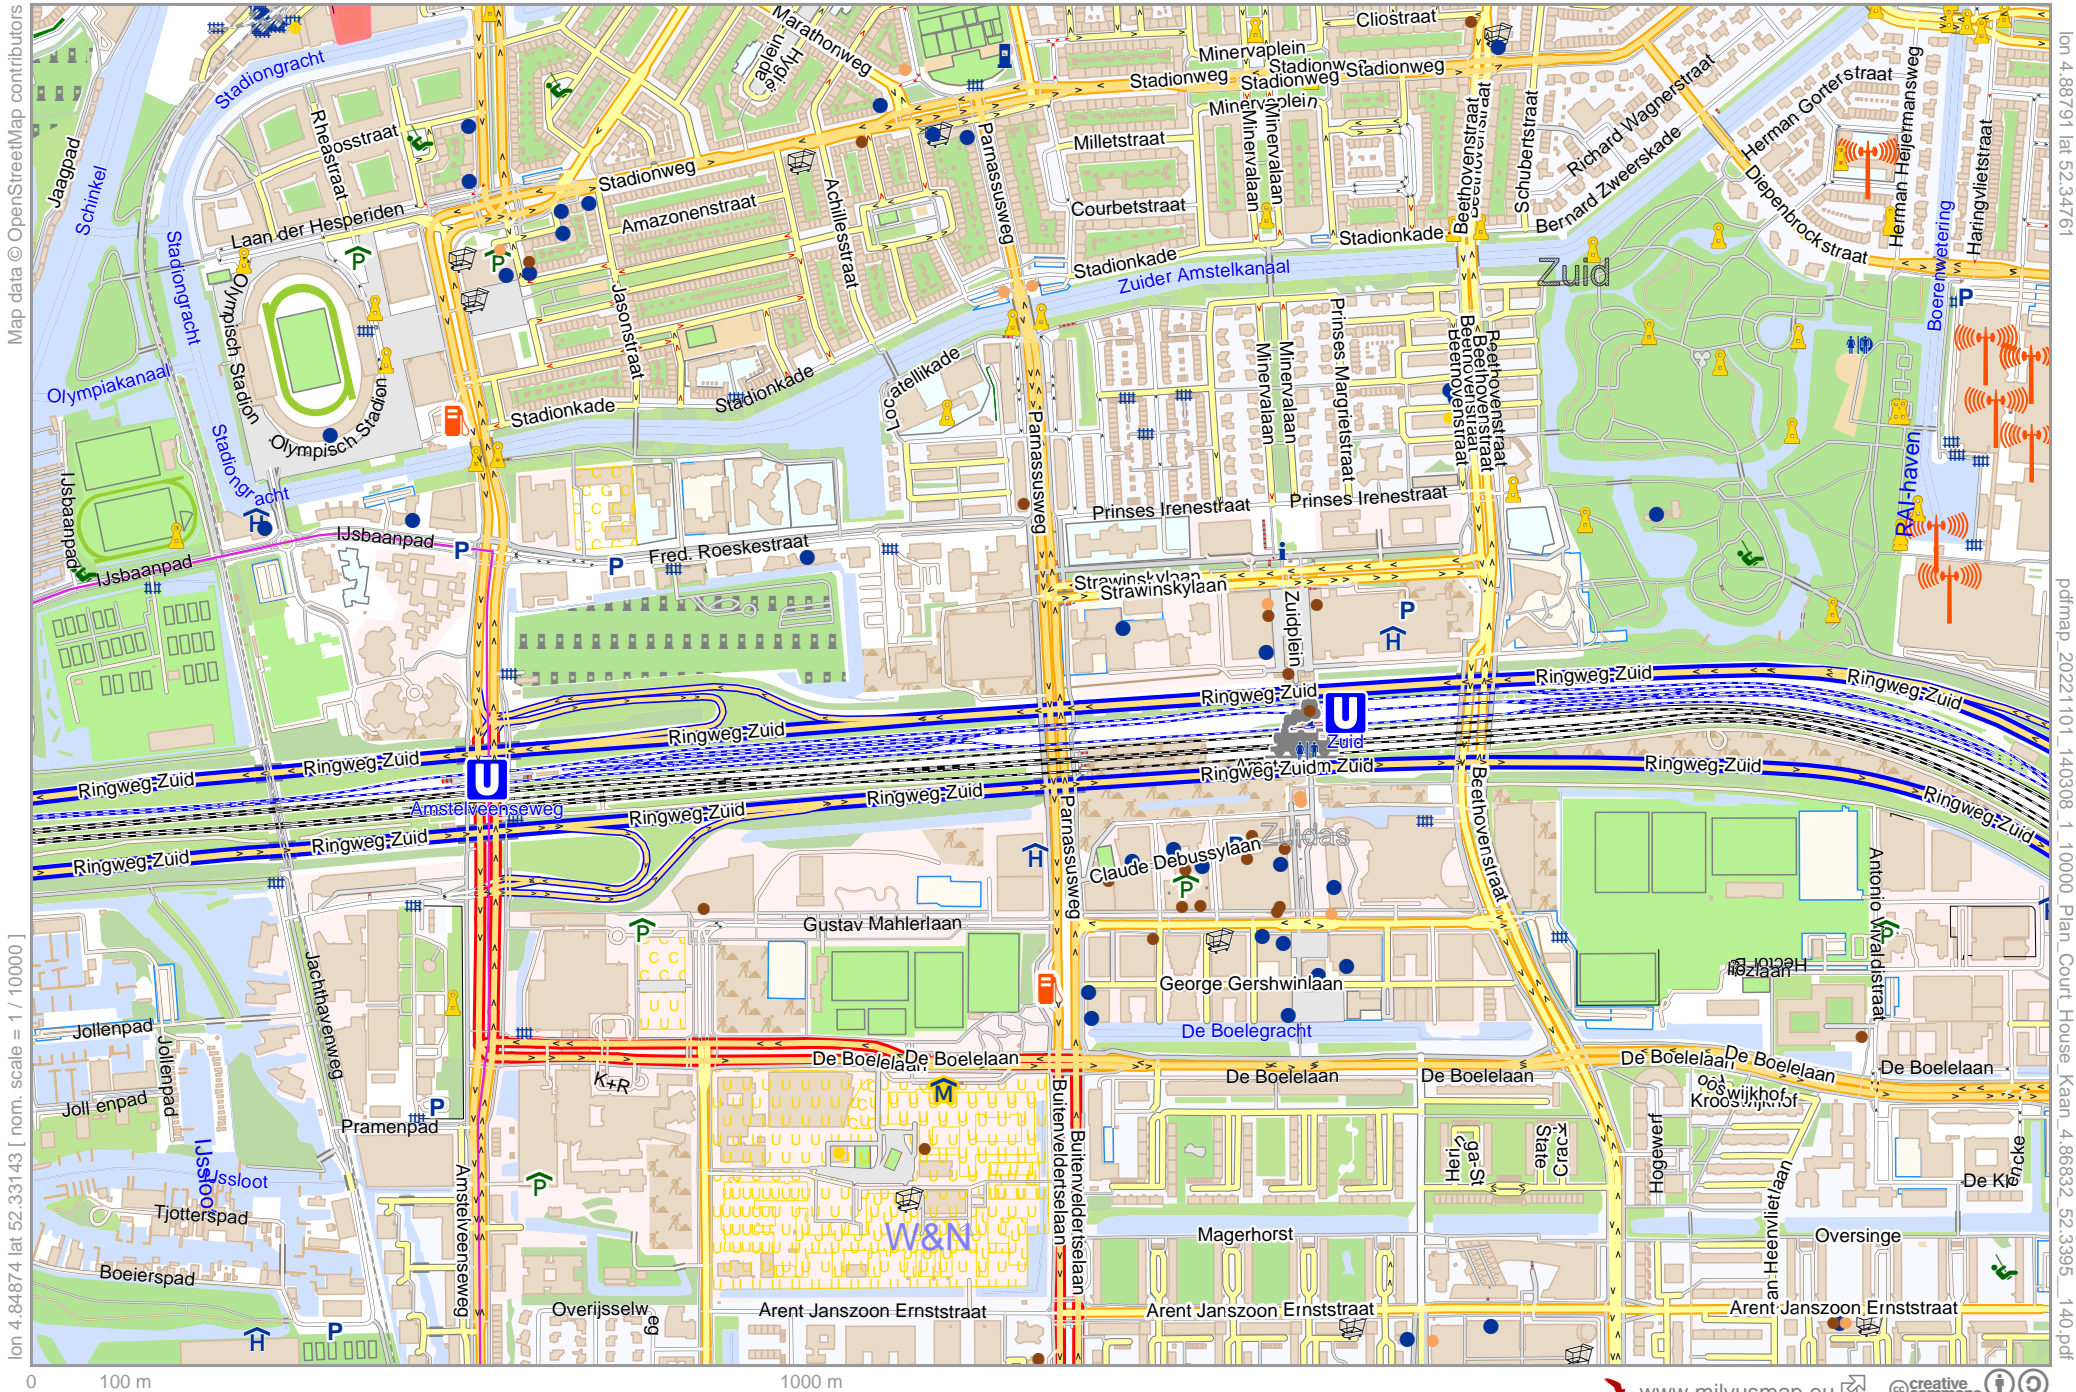

# 1.10000 Plan Court House Kaan

Map data © OpenStreetMap contributors

lon 4.84874 lat 52.33143 [norm. scale = 1 / 10000]

lon 4.88791 lat 52.34761

pdfmap\_20221101\_140308\_1\_10000 Plan Court House Kaan\_4.86832\_52.3395\_140.pdf