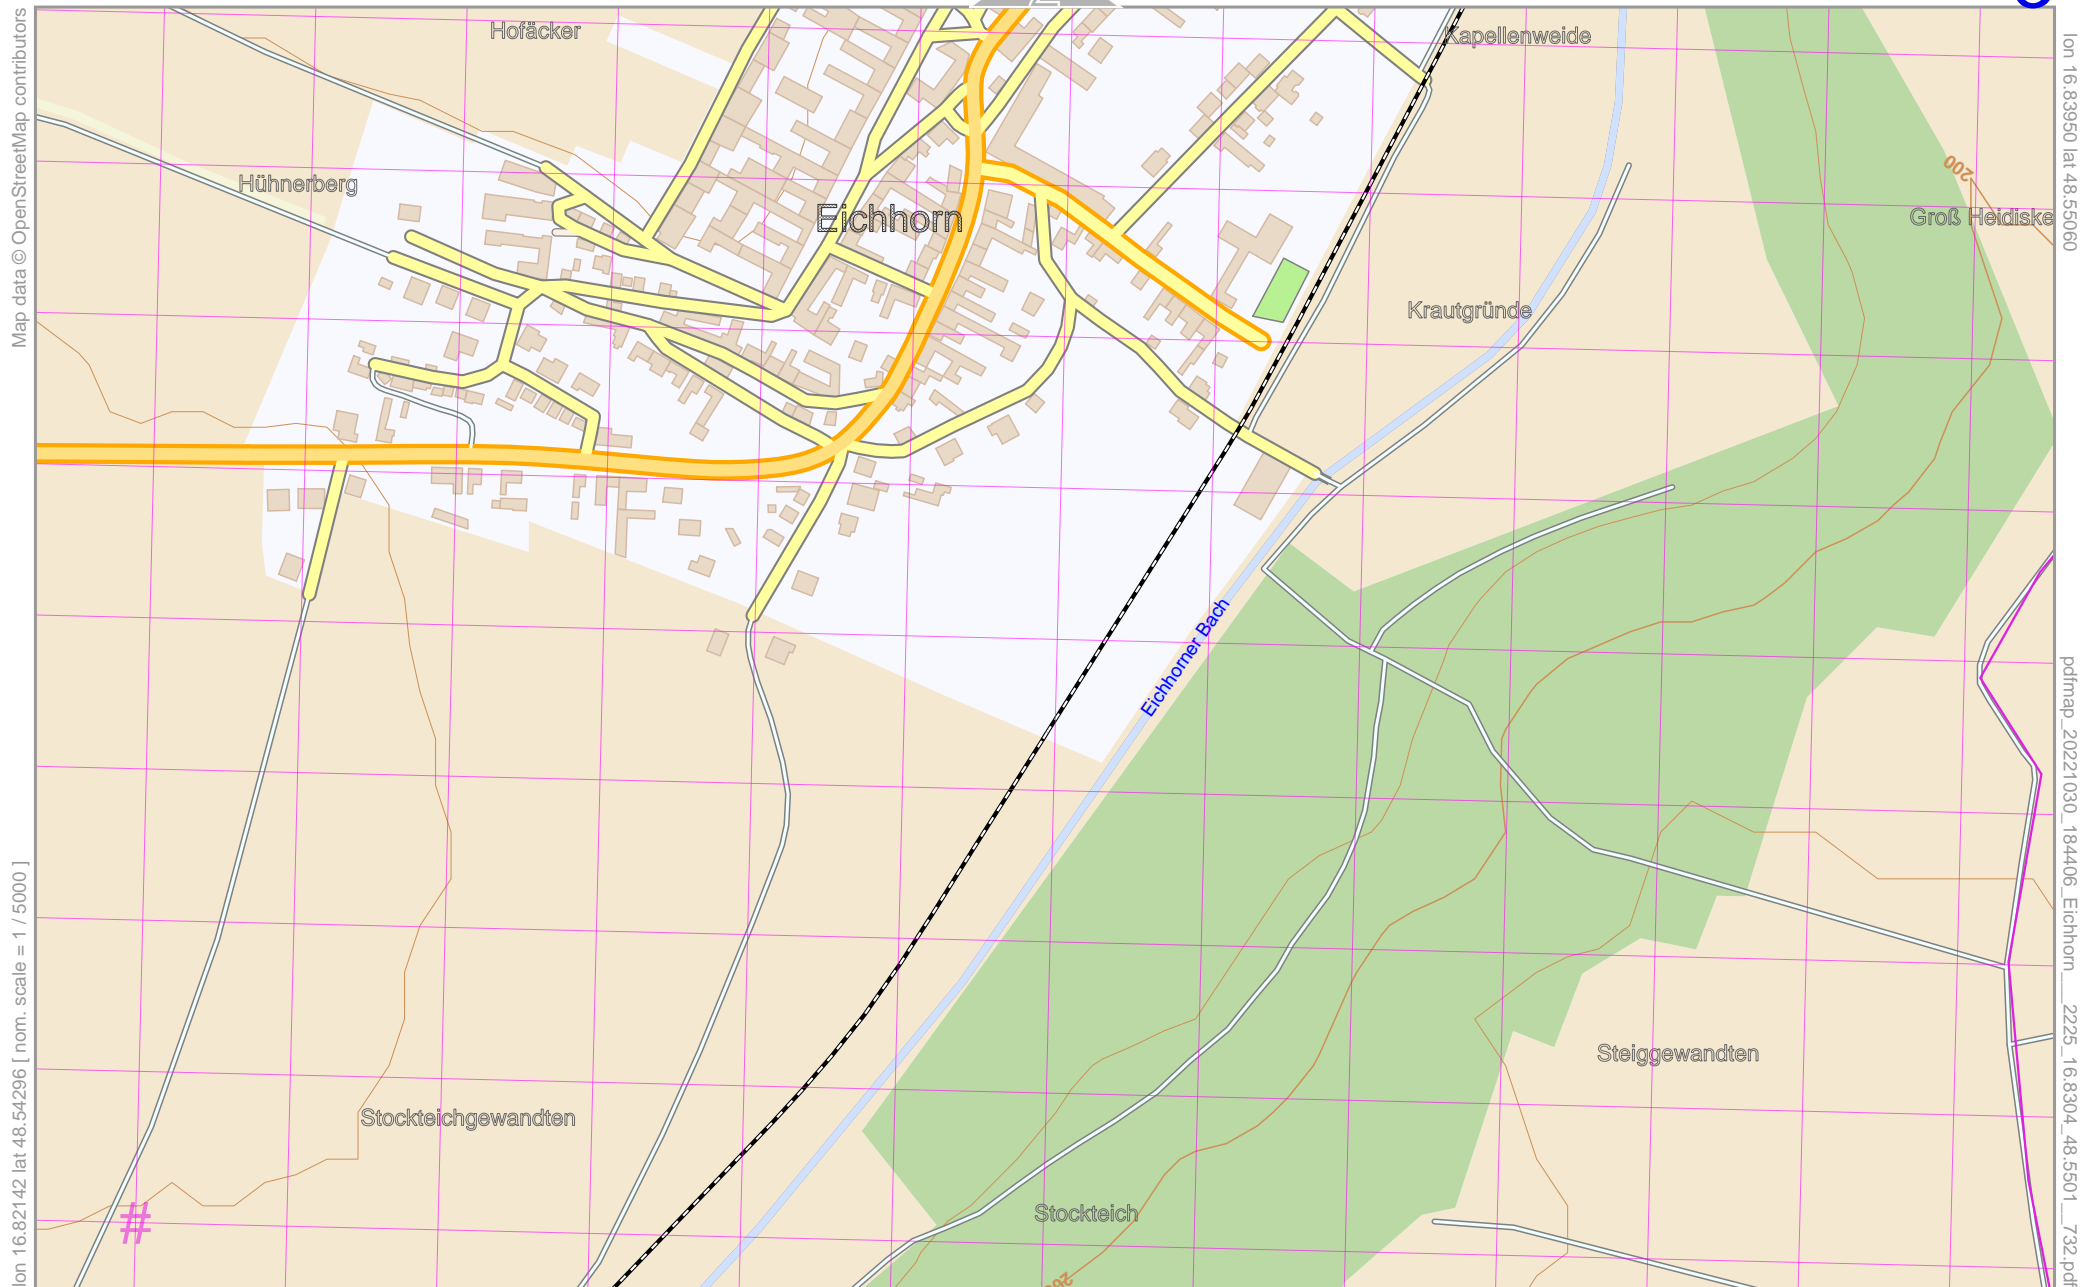

lon 16.83950 lat 48.55779

Map data © OpenStreetMap contributors

pdfmap_20221030_184406_Eichhorn_2225_16.8304_48.5501_732.pdf

lon 16.82142 lat 48.54296
[nom. scale = 1 / 10000]

Eichhorn | 2225

2

Map data © OpenStreetMap contributors

lon 16.83950 lat 48.55779

pdfmap_20221030_194406_Eichhorn_2225_16.8304_48.5501_732.pdf

lon 16.82142 lat 48.55015 [nom. scale = 1 / 5000]

UTM: 33 U easting 634.50 km northing 5379.10 km
 UTM-Grid-width = 100m
 Contour interval = 20m

3

Eichhorn | 2225

3

Map data © OpenStreetMap contributors

lon 16.83950 lat 48.55060

pdfmap_20221030_184406_Eichhorn_2225_16.8304_48.5501_732.pdf

lon 16.82142 lat 48.54296 [nom. scale = 1 / 5000]

UTM: 33 U easting 634.50 km northing 5378.30 km
 UTM-Grid-width = 100m
 Contour interval = 20m