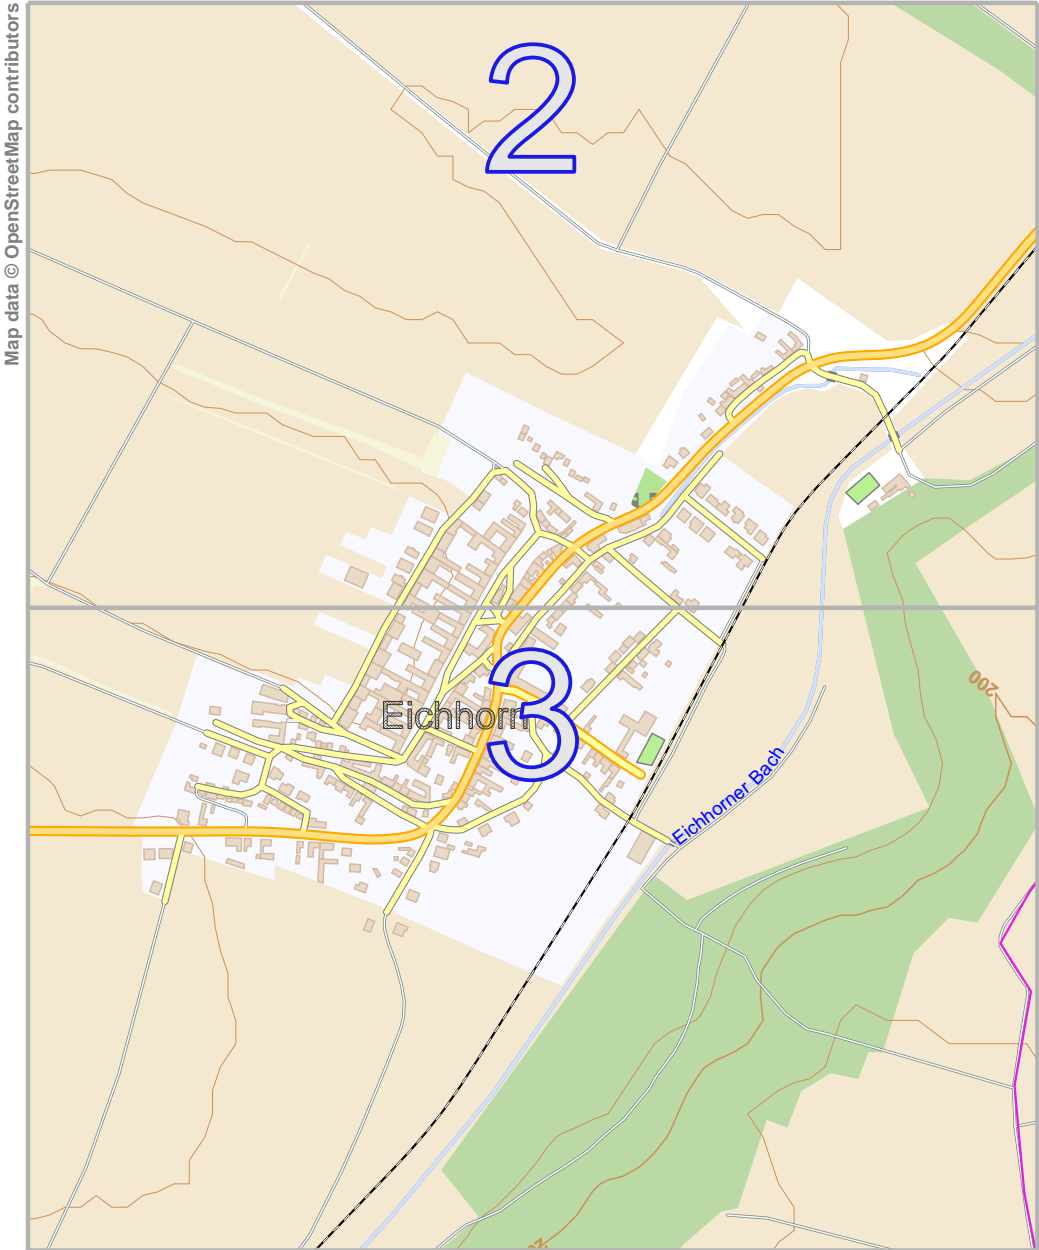

lon 16.83950 lat 48.55779

Map data © OpenStreetMap contributors

pdfmap_20221030_184406_Eichhorn_2225_16.8304_48.5501_732.pdf

lon 16.82142 lat 48.54296
[nom. scale = 1 / 10000]

Eichhorn | 2225

2

Map data © OpenStreetMap contributors

lon 16.83950 lat 48.55779

pdfmap_20221030_194406_Eichhorn_2225_16.8304_48.5501_732.pdf

lon 16.82142 lat 48.55015 [nom. scale = 1 / 5000]

UTM: 33 U easting 634.50 km northing 5379.10 km
 UTM-Grid-width = 100m
 Contour interval = 20m

3

Eichhorn | 2225

3

Map data © OpenStreetMap contributors

lon 16.83950 lat 48.55060

pdfmap_20221030_184406_Eichhorn_2225_16.8304_48.5501_732.pdf

lon 16.82142 lat 48.54296 [nom. scale = 1 / 5000]

UTM: 33 U easting 634.50 km northing 5378.30 km
 UTM-Grid-width = 100m
 Contour interval = 20m