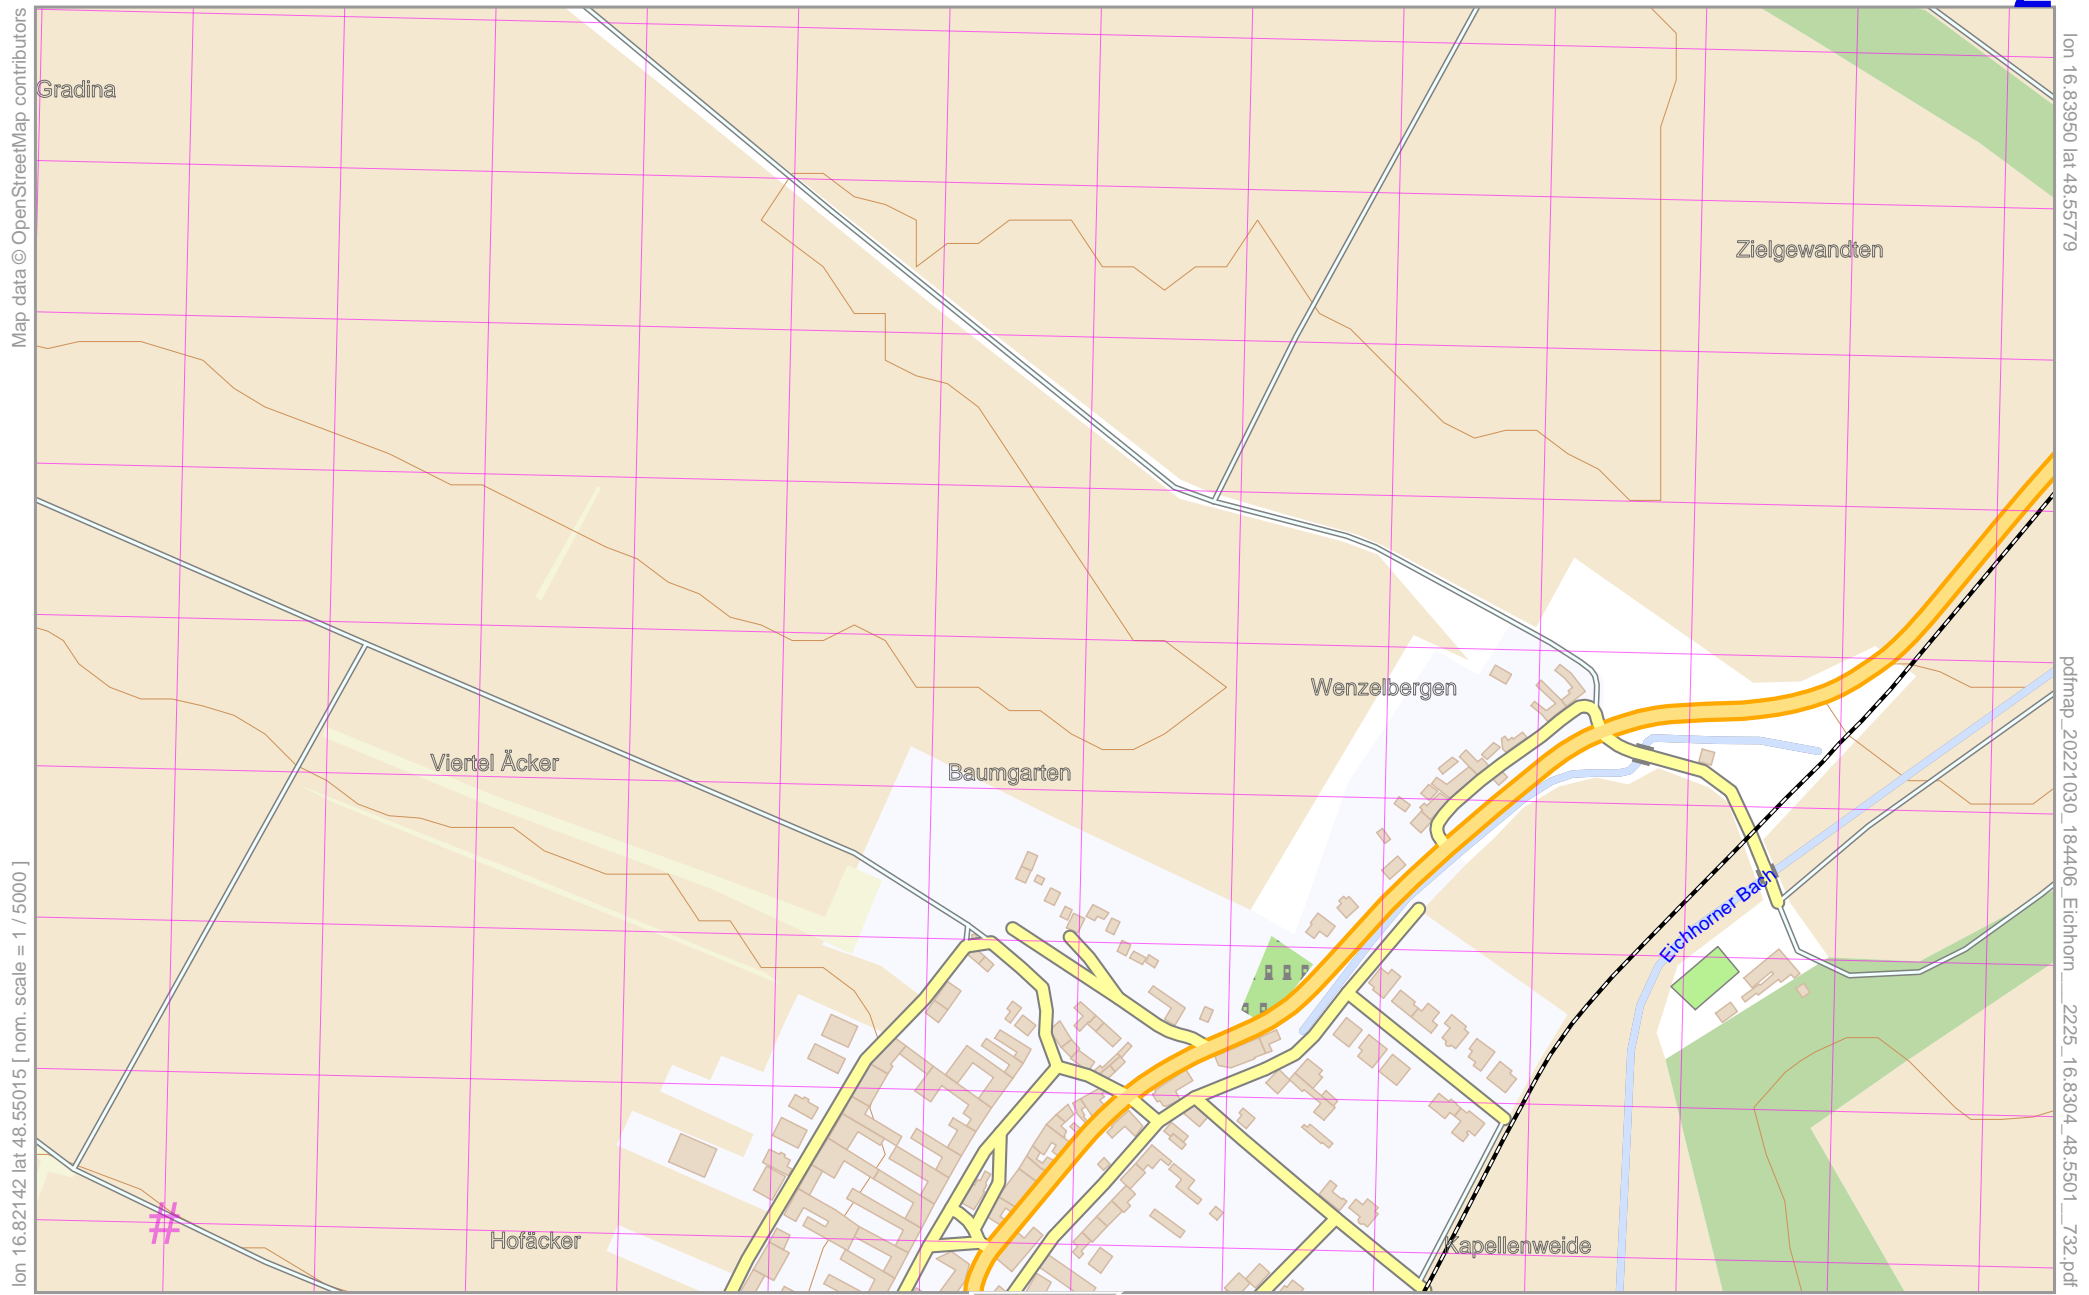

lon 16.83950 lat 48.55779

Map data © OpenStreetMap contributors

pdfmap_20221030_184406_Eichhorn_2225_16.8304_48.5501_732.pdf

lon 16.82142 lat 48.54296
[nom. scale = 1 / 10000]

Eichhorn | 2225

2

Map data © OpenStreetMap contributors

lon 16.83950 lat 48.55779

pdfmap_20221030_194406_Eichhorn_2225_16.8304_48.5501_732.pdf

lon 16.82142 lat 48.55015 [nom. scale = 1 / 5000]

UTM: 33 U easting 634.50 km northing 5379.10 km
 UTM-Grid-width = 100m
 Contour interval = 20m

3

Eichhorn | 2225

3

Map data © OpenStreetMap contributors

lon 16.83950 lat 48.55060

pdfmap_20221030_184406_Eichhorn_2225_16.8304_48.5501_732.pdf

lon 16.82142 lat 48.54296 [nom. scale = 1 / 5000]

UTM: 33 U easting 634.50 km northing 5378.30 km
 UTM-Grid-width = 100m
 Contour interval = 20m