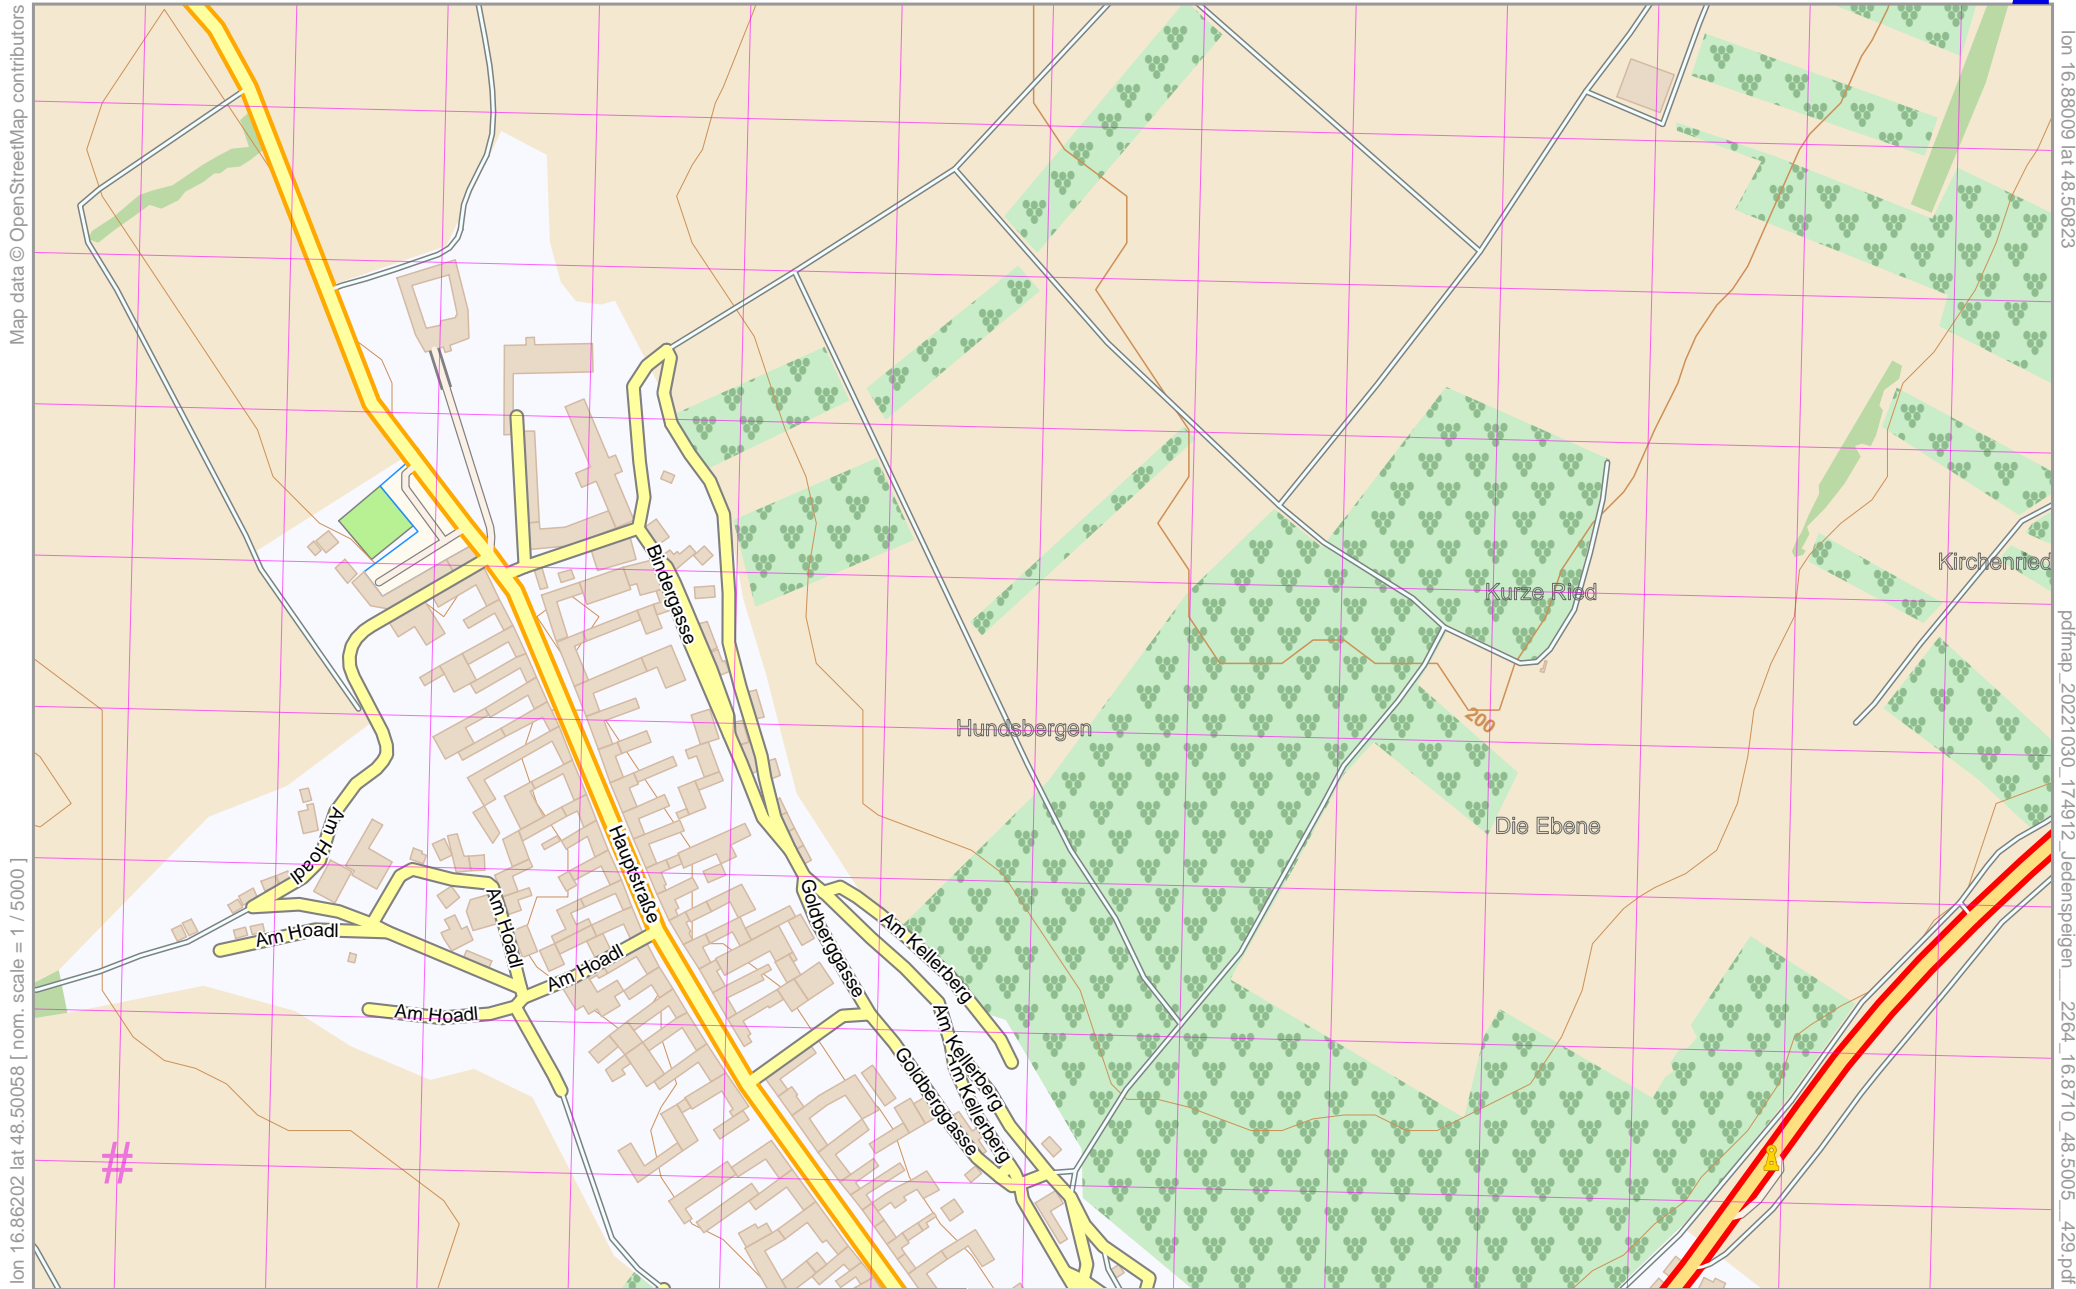

Map data © OpenStreetMap contributors

pdfmap_20221030_174912_Jedenspeigen_2264_16.8710_48.5005_429.pdf

Jedenspeigen | 2264

Map data © OpenStreetMap contributors

lon 16.88009 lat 48.50823

pdfmap_20221030_174912_Jedenspeigen_2264_16.8710_48.5005_429.pdf

lon 16.86202 lat 48.50058 [nom. scale = 1 / 5000]

#

UTM: 33 U easting 637.60 km northing 5373.70 km
 UTM-Grid-width = 100m
 Contour interval = 20m

Map data © OpenStreetMap contributors

lon 16.88009 lat 48.50103

lon 16.86202 lat 48.49339 [nom. scale = 1 / 5000]

pdfmap_20221030_174912_Jedenspeigen_2264_16.8710_48.5005_429.pdf

UTM: 33 U easting 637.60 km northing 5372.90 km
 UTM-Grid-width = 100m
 Contour interval = 20m