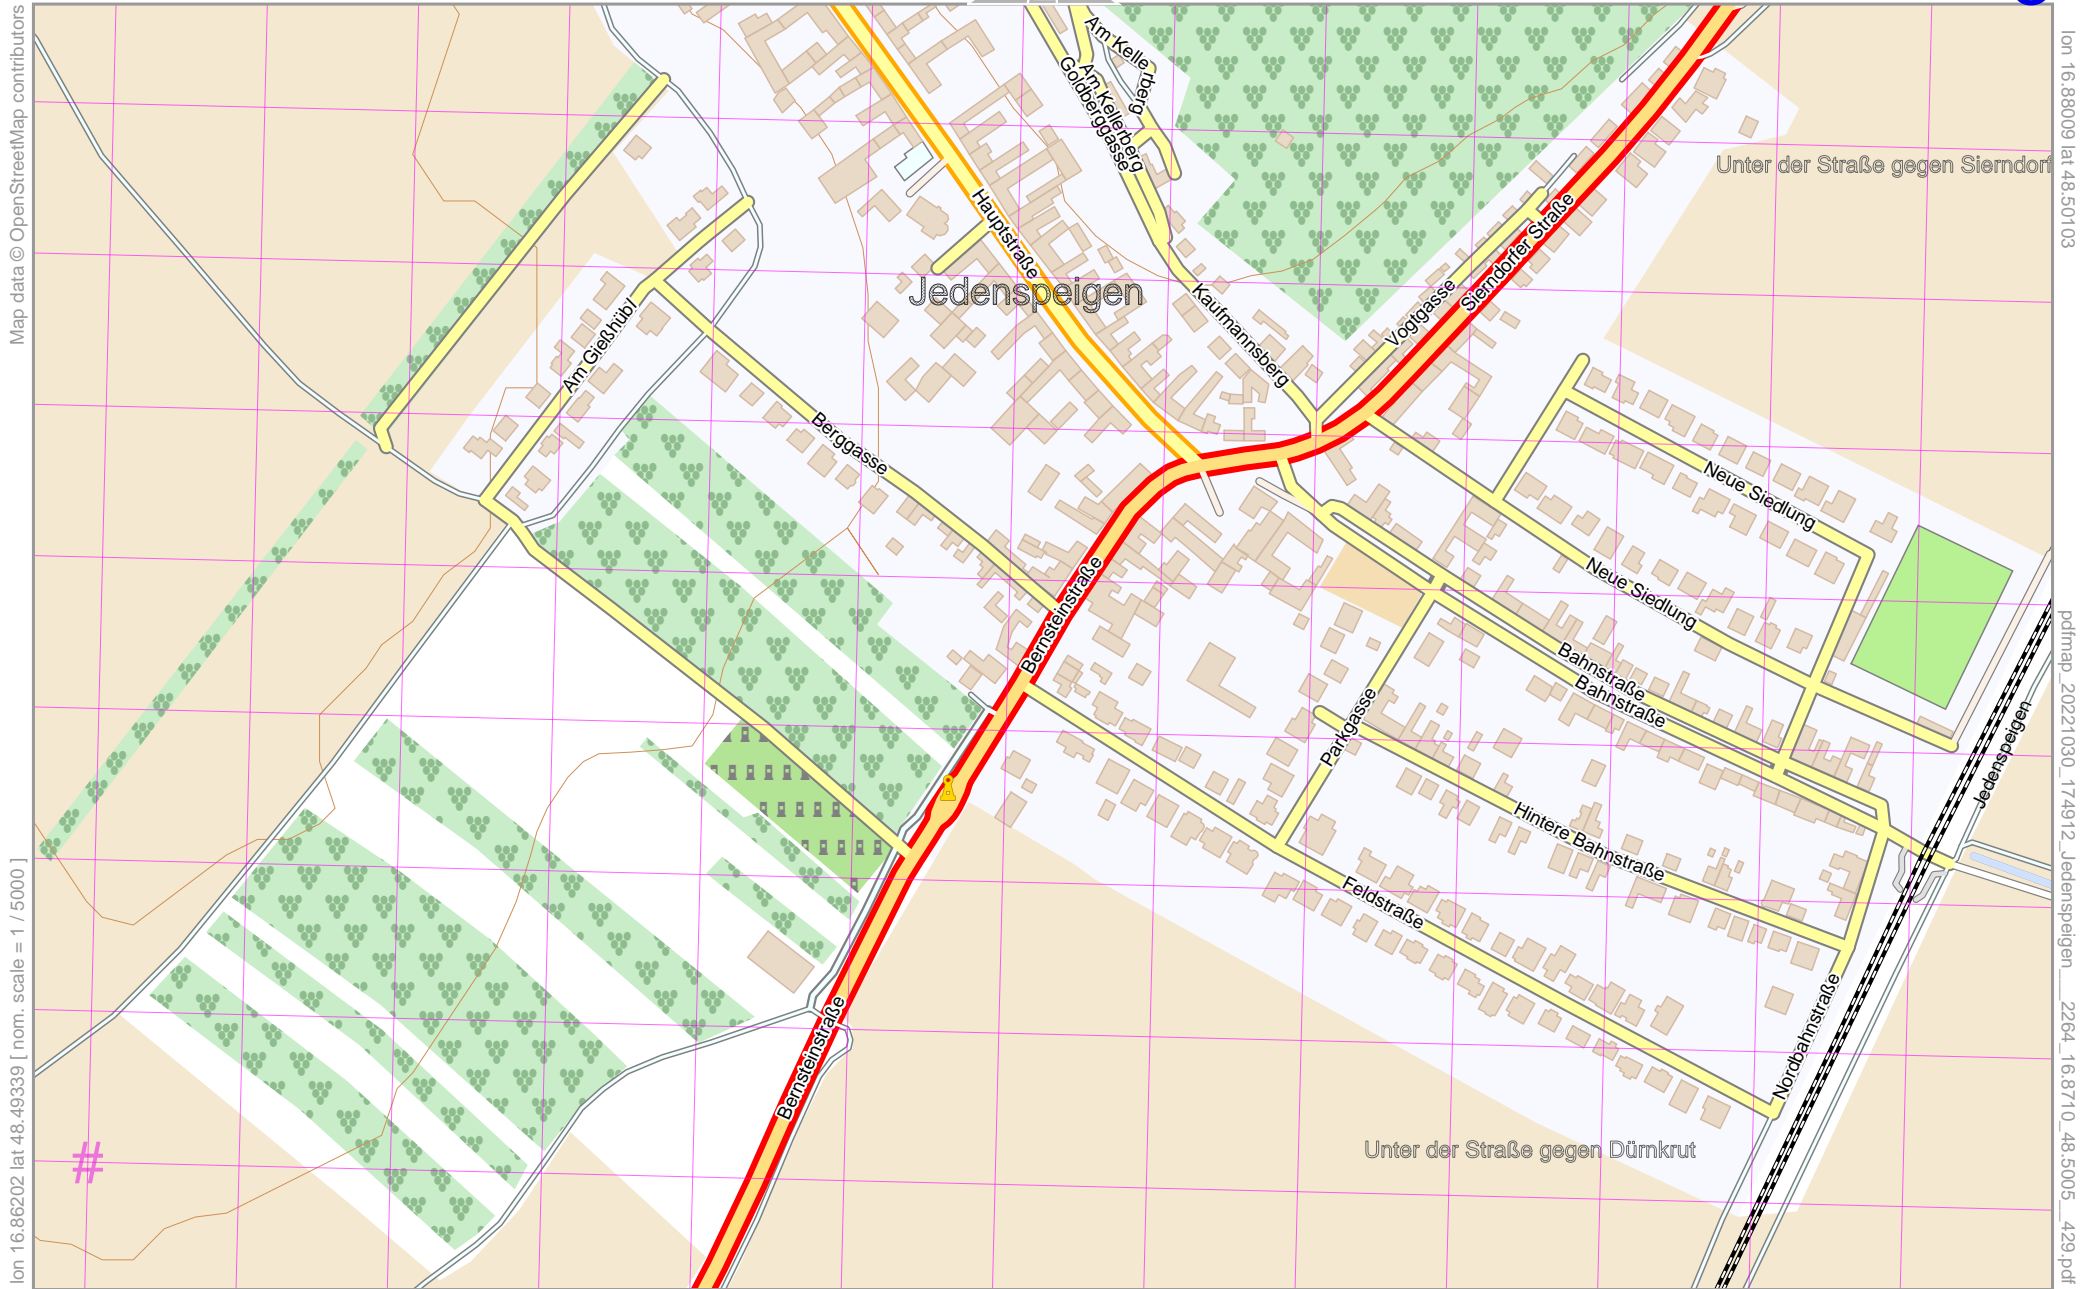

Map data © OpenStreetMap contributors

pdfmap_20221030_174912_Jedenspeigen_2264_16.8710_48.5005_429.pdf

Jedenspeigen | 2264

Map data © OpenStreetMap contributors

lon 16.88009 lat 48.50823

pdfmap_20221030_174912_Jedenspeigen_2264_16.8710_48.5005_429.pdf

lon 16.86202 lat 48.50058 [nom. scale = 1 / 5000]

#

UTM: 33 U easting 637.60 km northing 5373.70 km
 UTM-Grid-width = 100m
 Contour interval = 20m

Map data © OpenStreetMap contributors

lon 16.88009 lat 48.50103

lon 16.86202 lat 48.49339 [nom. scale = 1 / 5000]

pdfmap_20221030_174912_Jedenspeigen_2264_16.8710_48.5005_429.pdf

UTM: 33 U easting 637.60 km northing 5372.90 km
 UTM-Grid-width = 100m
 Contour interval = 20m