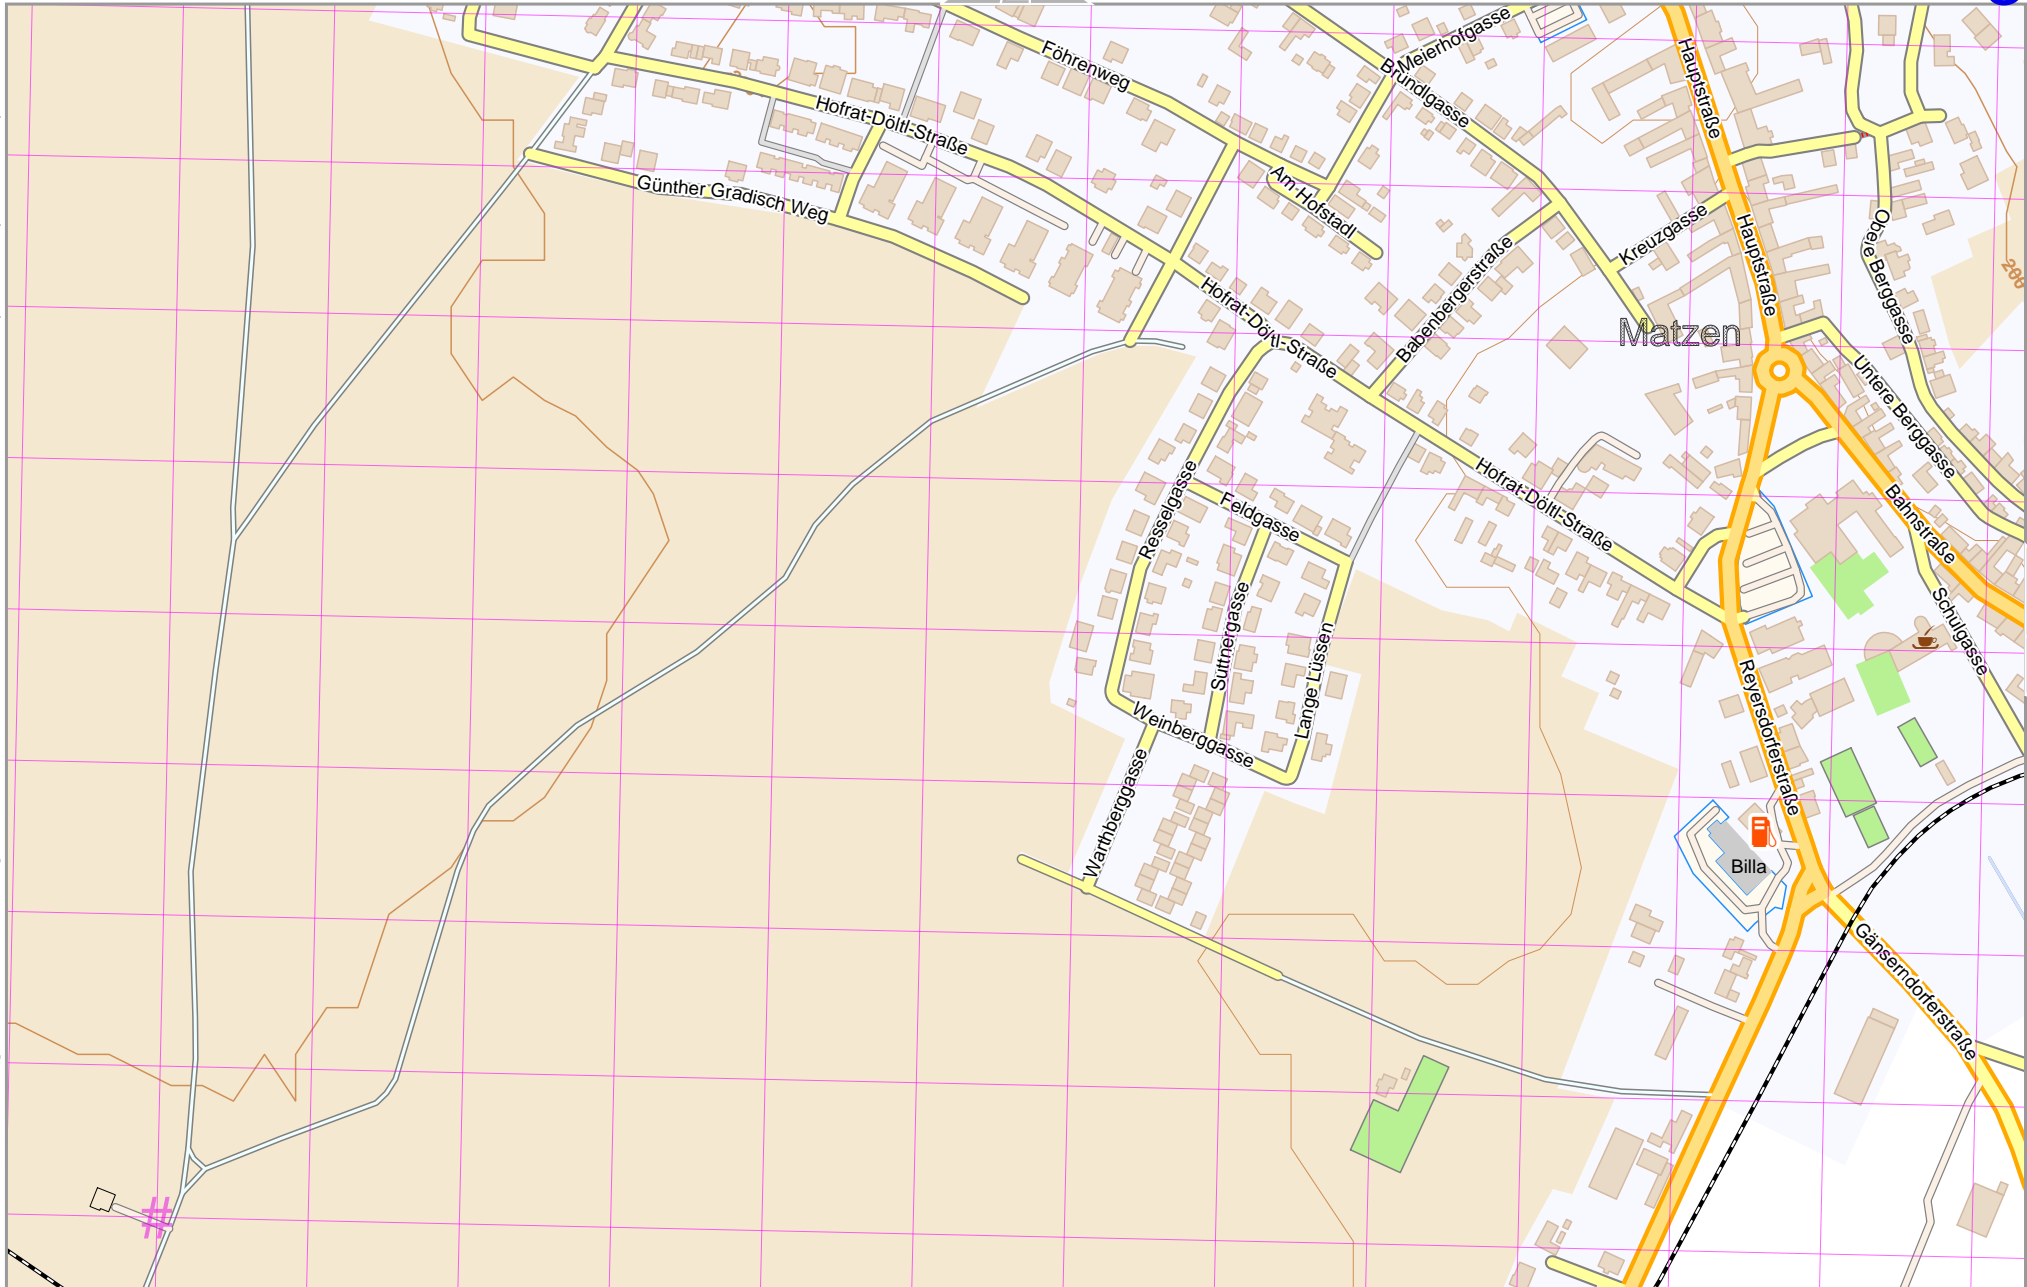

Matzen | 2243

Map data © OpenStreetMap contributors

lon 16.67922 lat 48.39485 [nom. scale = 1 / 5000]

lon 16.69725 lat 48.40250
map 20221030 170642 Matzen 2243_16.6965_48.4020_002.pdf

UTM: 33 U easting 624.40 km northing 5361.60 km
UTM-Grid-width = 100m
Contour interval = 20m