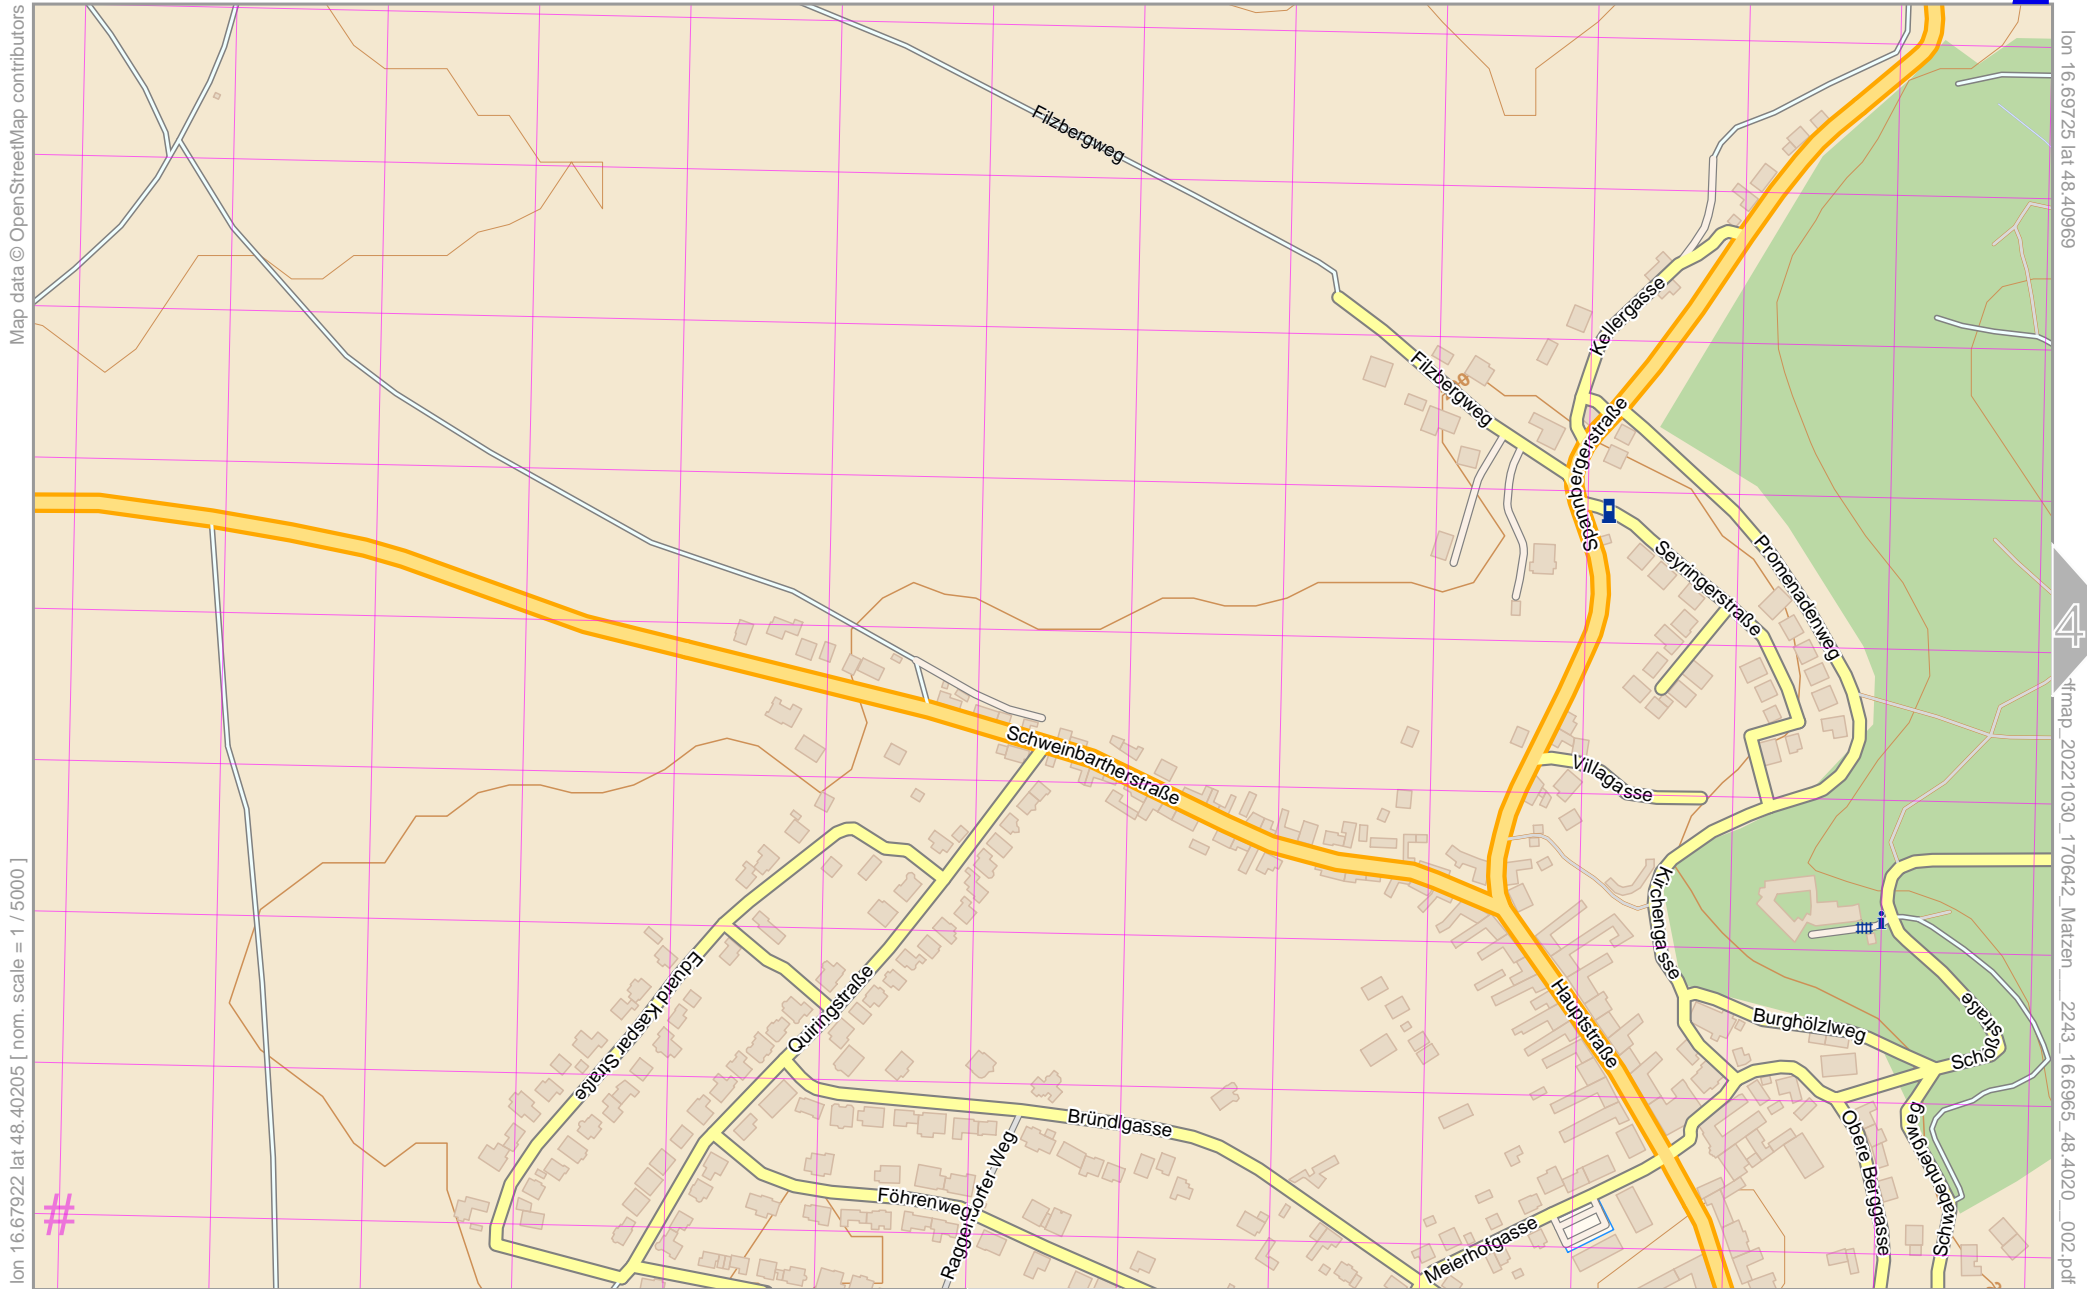

Matzen | 2243

2

Map data © OpenStreetMap contributors

lon 16.69725 lat 48.40969

4

©milmap_20221030_170642_Matzen_2243_16.6965_48.4020_002.pdf

lon 16.67922 lat 48.40205 [nom. scale = 1 / 5000]

UTM: 33 U easting 624.30 km northing 5362.40 km
 UTM-Grid-width = 100m
 Contour interval = 20m

Matzen | 2243

4

Map data © OpenStreetMap contributors

lon 16.71461 lat 48.40969

lon 16.69658 lat 48.40205 [nom. scale = 1 / 5000]

pdfmap_20221030_170642_Matzen_2243_16.6965_48.4020_002.pdf

UTM: 33 U easting 625.60 km northing 5362.40 km
 UTM-Grid-width = 100m
 Contour interval = 20m

2

5

Matzen | 2243

Map data © OpenStreetMap contributors

lon: 16.69658 lat: 48.39485 [nom. scale = 1 / 5000]

4

5

3

lon: 16.71461 lat: 48.40250

pdfmap_20221030_170642_Matzen_2243_16.6965_48.4020_002.pdf

UTM: 33 U easting 625.60 km northing 5361.60 km

UTM-Grid-width = 100m
Contour interval = 20m