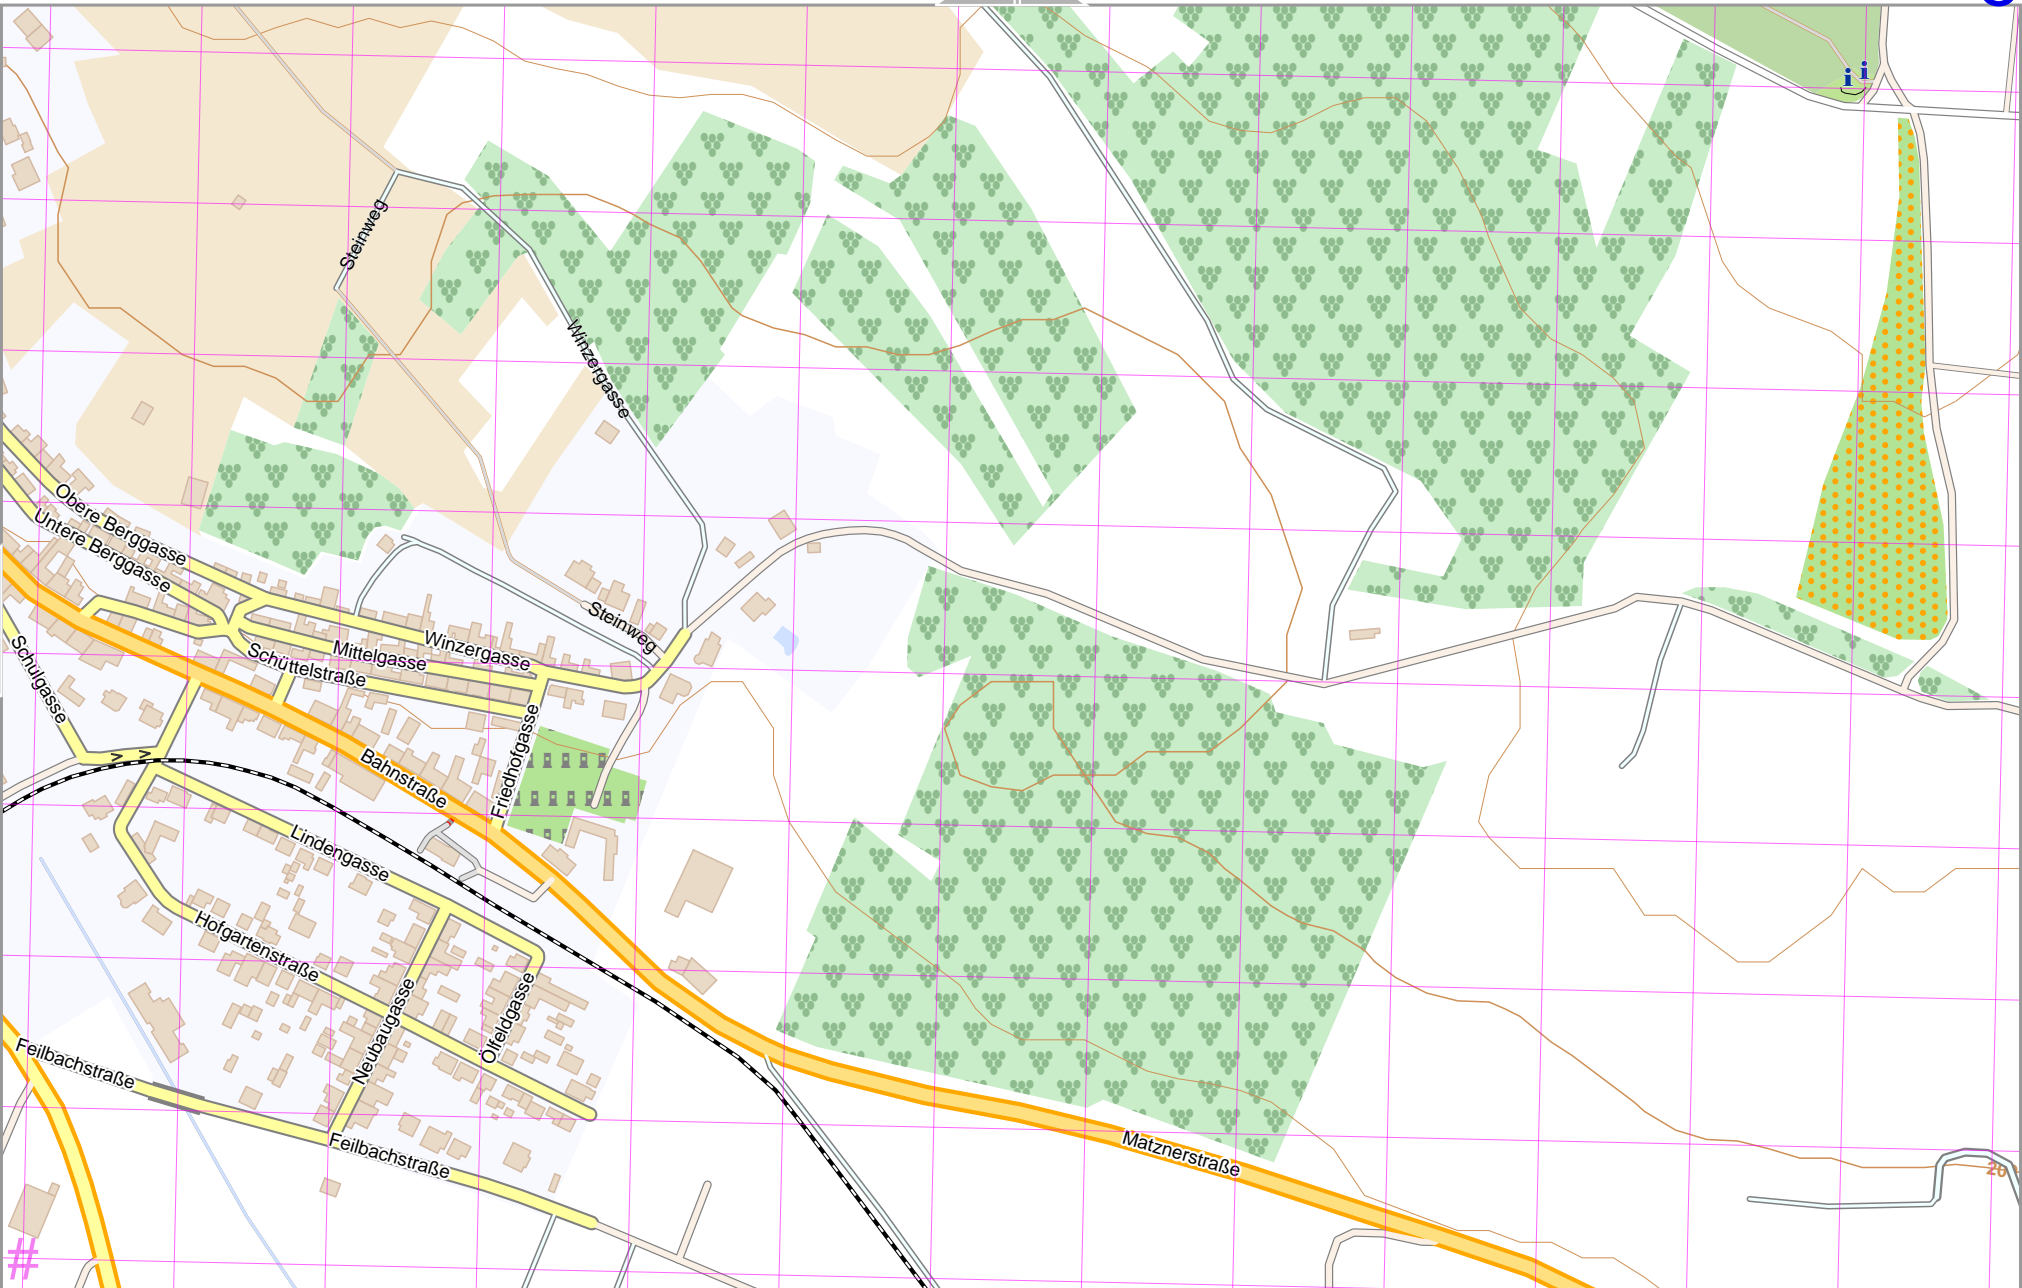

3

Matzen | 2243

Map data © OpenStreetMap contributors

lon 16.67922 lat 48.39485 [nom. scale = 1 / 5000]

lon 16.69725 lat 48.40250
map 20221030 170642 Matzen 2243_16.6965_48.4020_002.pdf

UTM: 33 U easting 624.40 km northing 5361.60 km
UTM-Grid-width = 100m
Contour interval = 20m

Matzen | 2243

4

Map data © OpenStreetMap contributors

lon 16.71461 lat 48.40969

lon 16.69658 lat 48.40205 [nom. scale = 1 / 5000]

pdfmap_20221030_170642_Matzen_2243_16.6965_48.4020_002.pdf

UTM: 33 U easting 625.60 km northing 5362.40 km
 UTM-Grid-width = 100m
 Contour interval = 20m

2

5

Matzen | 2243

Map data © OpenStreetMap contributors

lon: 16.69658 lat: 48.39485 [nom. scale = 1 / 5000]

4

5

3

lon: 16.71461 lat: 48.40250

pdfmap_20221030_170642_Matzen_2243_16.6965_48.4020_002.pdf

UTM: 33 U easting 625.60 km northing 5361.60 km

UTM-Grid-width = 100m
Contour interval = 20m