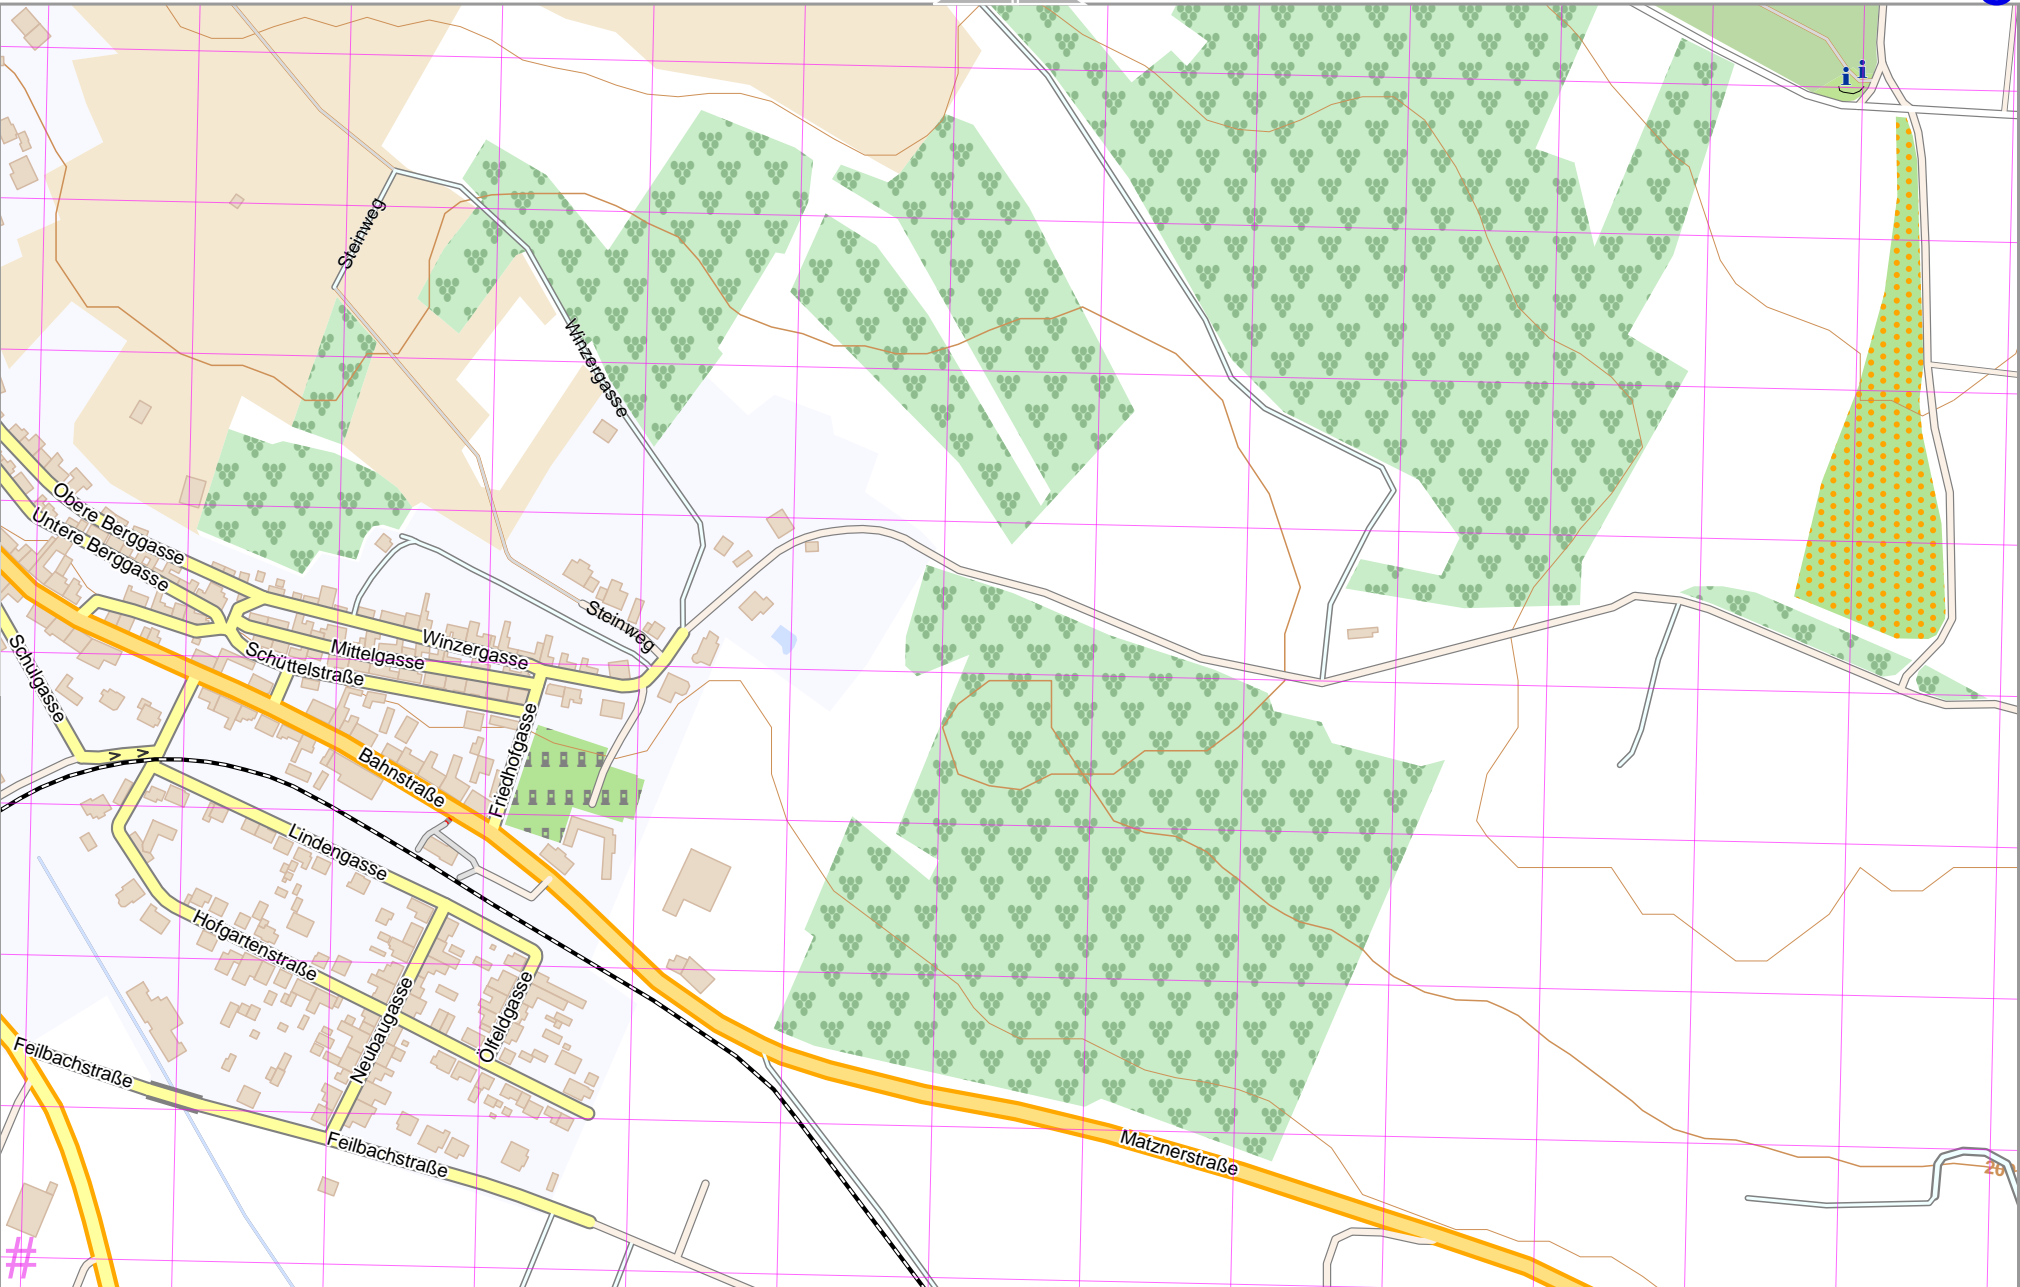

Matzen | 2215

2

Map data © OpenStreetMap contributors

lon 16.67922 lat 48.40205 [nom. scale = 1 / 5000]

lon 16.69725 lat 48.40969

filmap_20221030_170608_Matzen_2215_16.6965_48.4020_763.pdf

4

UTM: 33 U easting 624.30 km northing 5362.40 km
 UTM-Grid-width = 100m
 Contour interval = 20m

3

Matzen | 2215

Map data © OpenStreetMap contributors

lon 16.67922 lat 48.39485 [nom. scale = 1 / 5000]

lon 16.69725 lat 48.40250
map 20221030 170608 Matzen 2215_16.6965_48.4020_763.pdf

UTM: 33 U easting 624.40 km northing 5361.60 km
UTM-Grid-width = 100m
Contour interval = 20m

Matzen | 2215

4

2

5

UTM: 33 U easting 625.60 km northing 5362.40 km
 UTM-Grid-width = 100m
 Contour interval = 20m

Matzen | 2215

Map data © OpenStreetMap contributors

lon 16.69658 lat 48.39485 [nom. scale = 1 / 5000]

lon 16.71461 lat 48.40250

pdfmap_20221030_170608_Matzen_2215_16.6965_48.4020_763.pdf

UTM: 33 U easting 625.60 km northing 5361.60 km

UTM-Grid-width = 100m
Contour interval = 20m