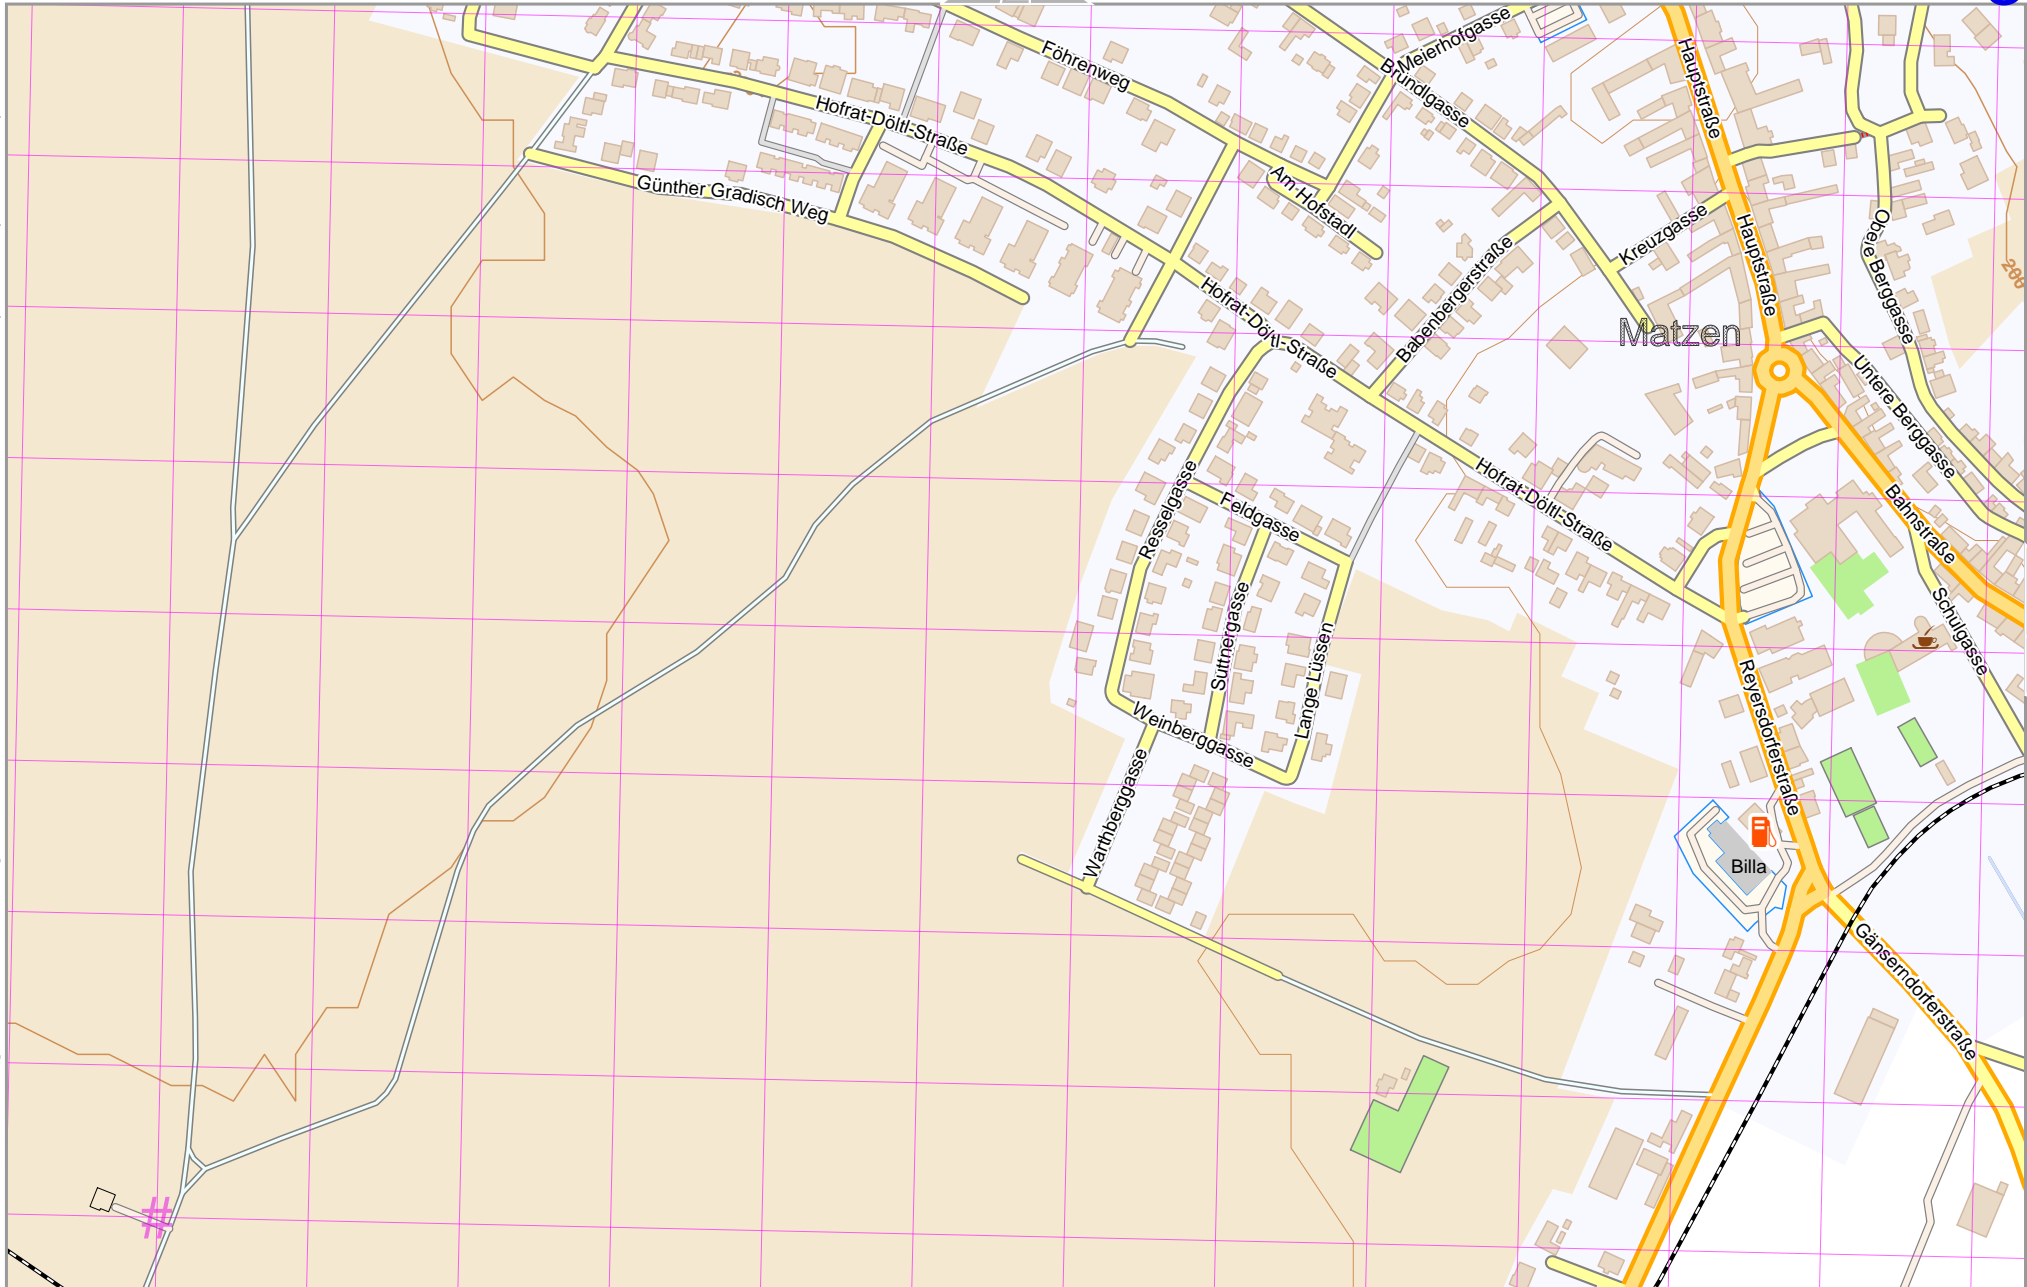

Matzen | 2215

2

Map data © OpenStreetMap contributors

lon 16.67922 lat 48.40205 [nom. scale = 1 / 5000]

lon 16.69725 lat 48.40969

filmap_20221030_170608_Matzen_2215_16.6965_48.4020_763.pdf

4

UTM: 33 U easting 624.30 km northing 5362.40 km
 UTM-Grid-width = 100m
 Contour interval = 20m

3

Matzen | 2215

Map data © OpenStreetMap contributors

lon 16.67922 lat 48.39485 [nom. scale = 1 / 5000]

lon 16.69725 lat 48.40250
map 20221030 170608 Matzen 2215_16.6965_48.4020_763.pdf

UTM: 33 U easting 624.40 km northing 5361.60 km
UTM-Grid-width = 100m
Contour interval = 20m

Matzen | 2215

4

2

5

UTM: 33 U easting 625.60 km northing 5362.40 km
 UTM-Grid-width = 100m
 Contour interval = 20m

Matzen | 2215

Map data © OpenStreetMap contributors

lon 16.69658 lat 48.39485 [nom. scale = 1 / 5000]

lon 16.71461 lat 48.40250

pdfmap_20221030_170608_Matzen_2215_16.6965_48.4020_763.pdf

UTM: 33 U easting 625.60 km northing 5361.60 km

UTM-Grid-width = 100m
Contour interval = 20m