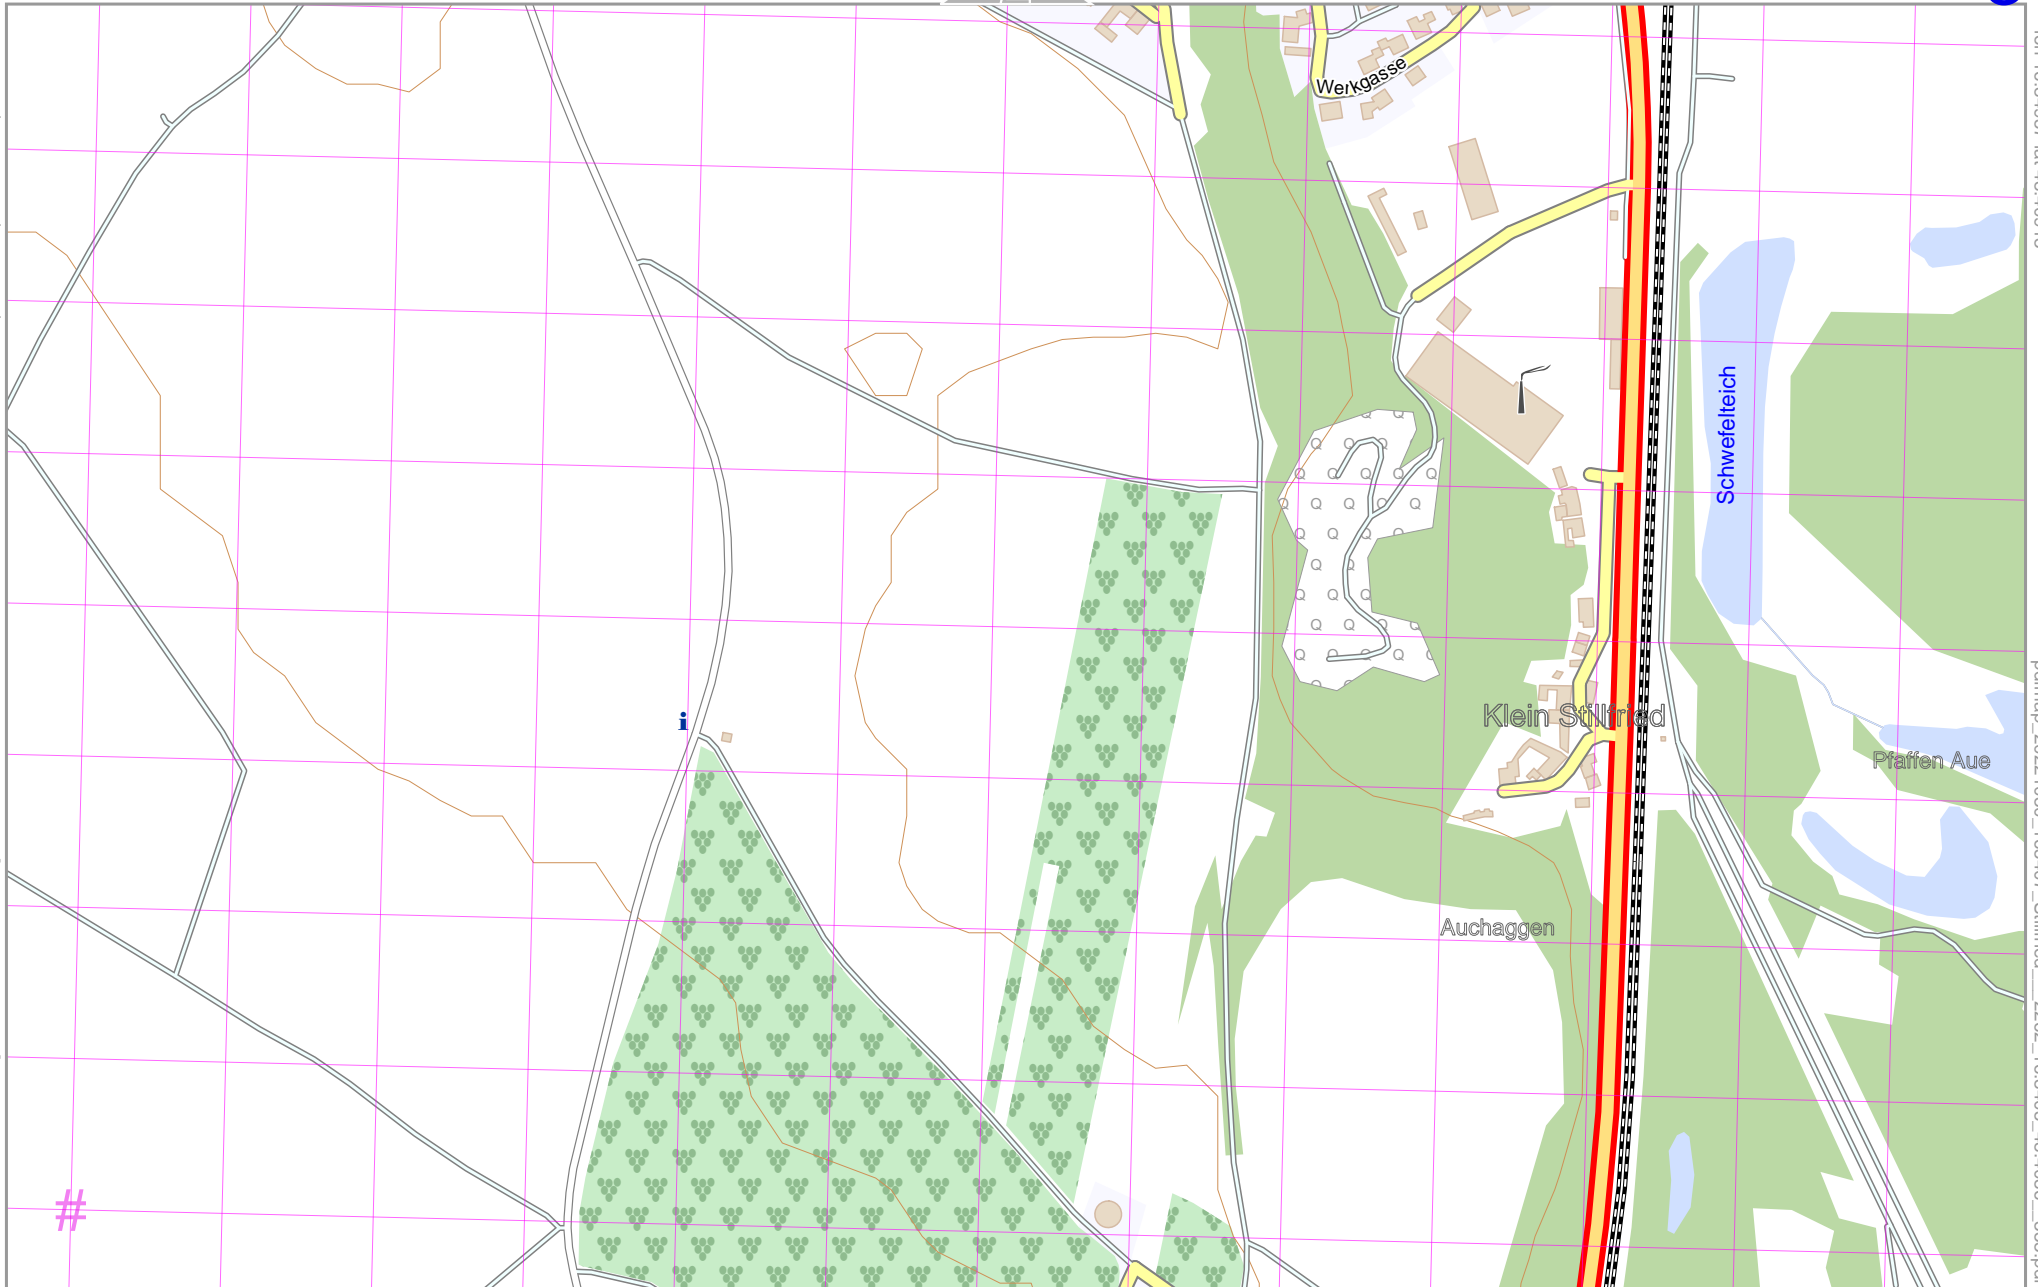

Map data © OpenStreetMap contributors

pdfmap_20221030_165407_Stillfried_2262_16.8405_48.4086_333.pdf

Map data © OpenStreetMap contributors

lon 16.83154 lat 48.40868 [nom. scale = 1 / 5000]

lon 16.84957 lat 48.41633

pdfmap_20221030_165407_Stillfried_2262_16.8405_48.4086_333.pdf

#

3

UTM: 33 U easting 635.60 km northing 5363.40 km
 UTM-Grid-width = 100m
 Contour interval = 20m

Map data © OpenStreetMap contributors

lon 16.83154 lat 48.40149 [nom. scale = 1 / 5000]

lon 16.84957 lat 48.40913

pdfmap_20221030_165407_Stillfried_2262_16.8405_48.4086_333.pdf

UTM: 33 U easting 635.60 km northing 5362.60 km
 UTM-Grid-width = 100m
 Contour interval = 20m