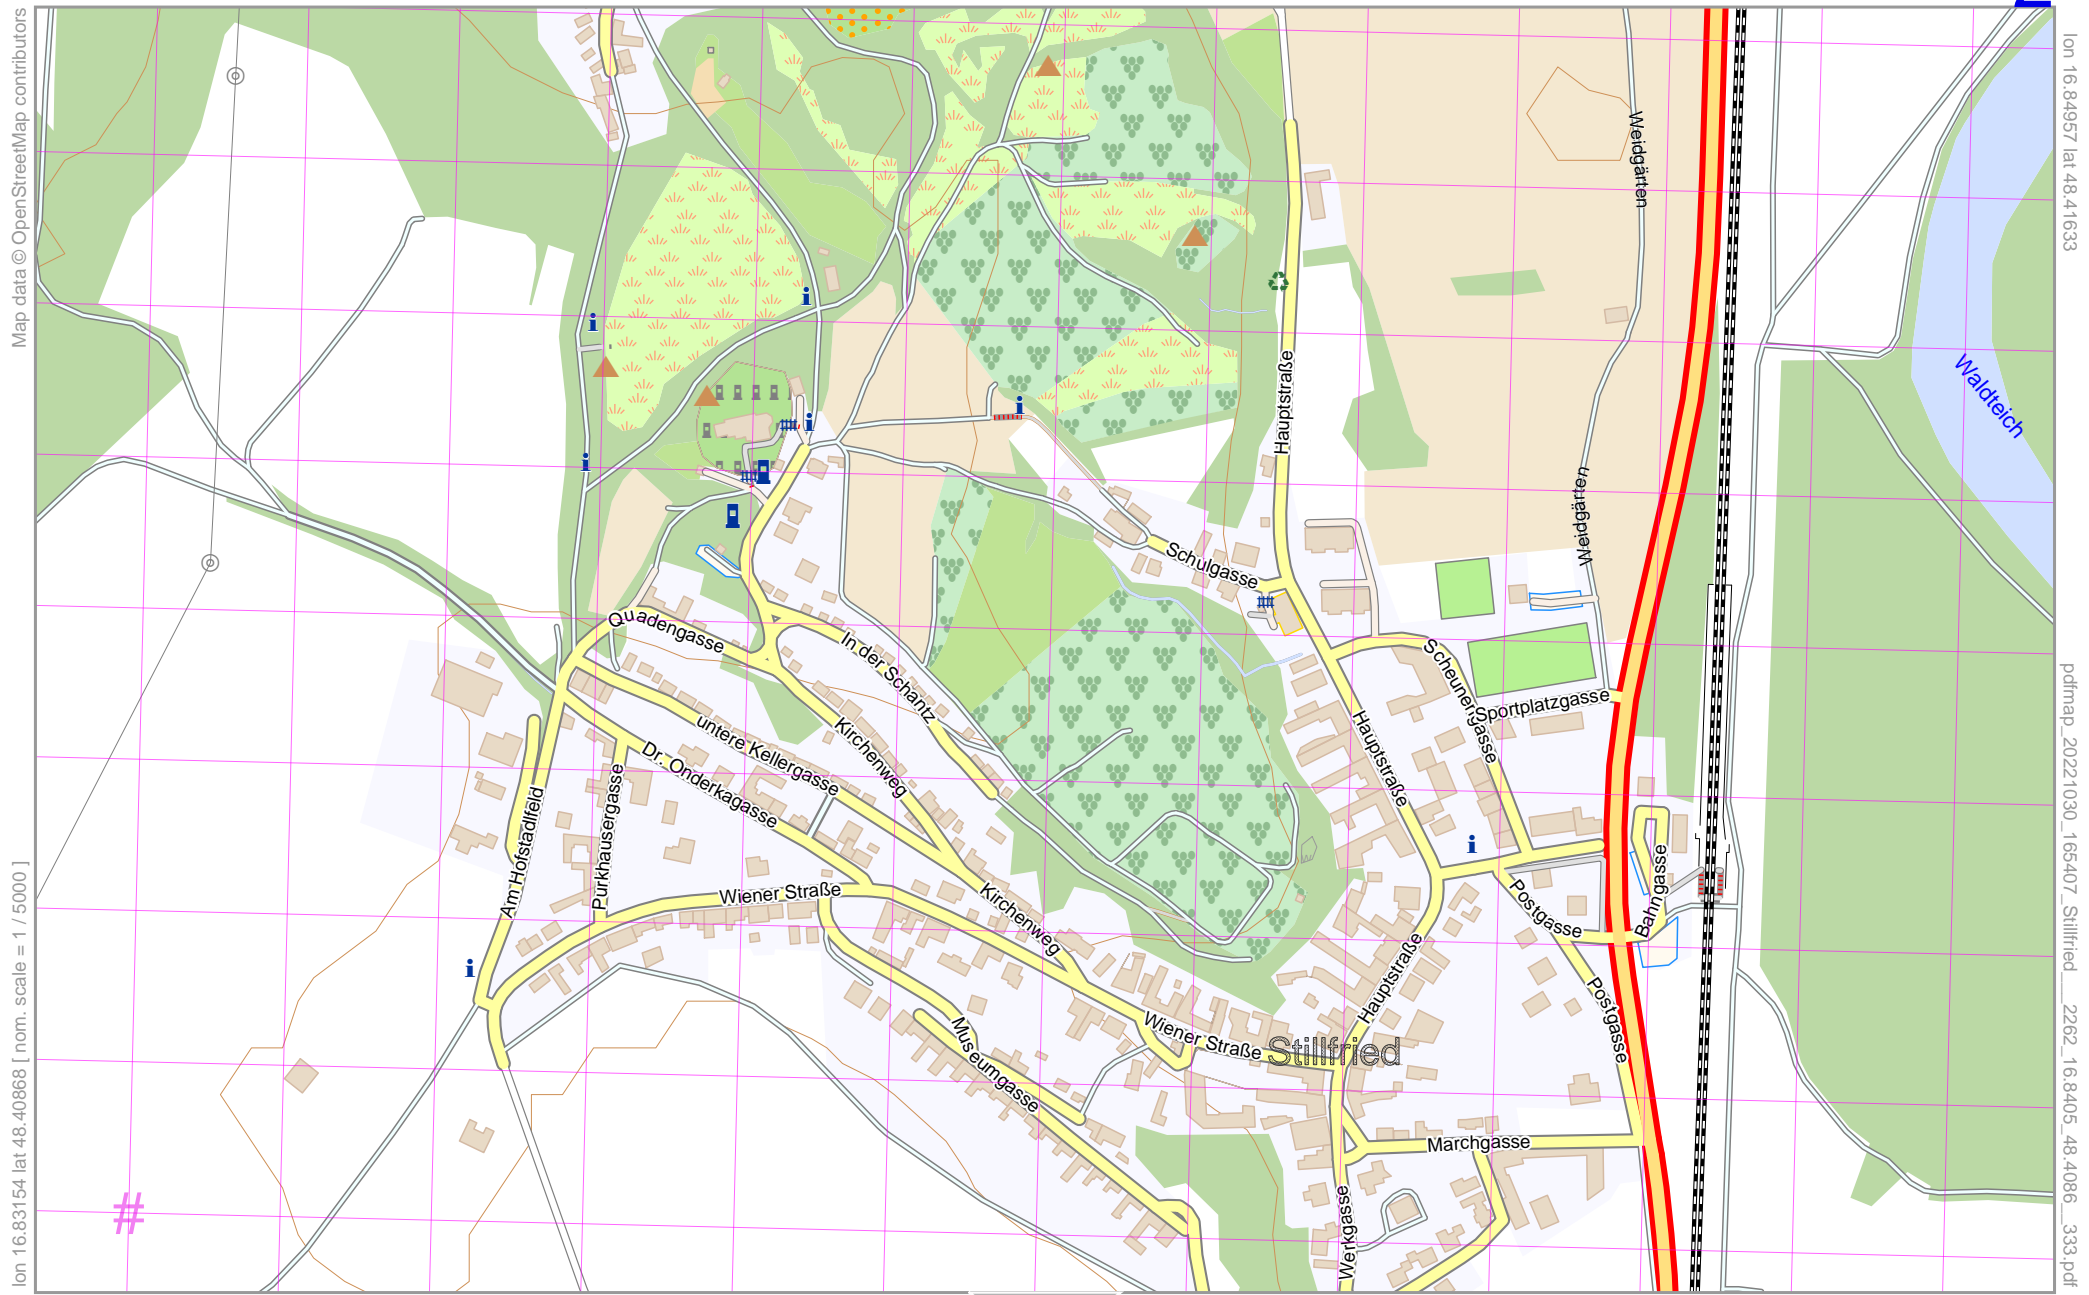

Map data © OpenStreetMap contributors

pdfmap_20221030_165407_Stillfried_2262_16.8405_48.4086_333.pdf

Map data © OpenStreetMap contributors

lon 16.83154 lat 48.40868 [nom. scale = 1 / 5000]

lon 16.84957 lat 48.41633

pdfmap_20221030_165407_Stillfried_2262_16.8405_48.4086_333.pdf

#

3

UTM: 33 U easting 635.60 km northing 5363.40 km
 UTM-Grid-width = 100m
 Contour interval = 20m

Map data © OpenStreetMap contributors

lon 16.83154 lat 48.40149 [nom. scale = 1 / 5000]

lon 16.84957 lat 48.40913

pdfmap_20221030_165407_Stillfried_2262_16.8405_48.4086_333.pdf

UTM: 33 U easting 635.60 km northing 5362.60 km
 UTM-Grid-width = 100m
 Contour interval = 20m