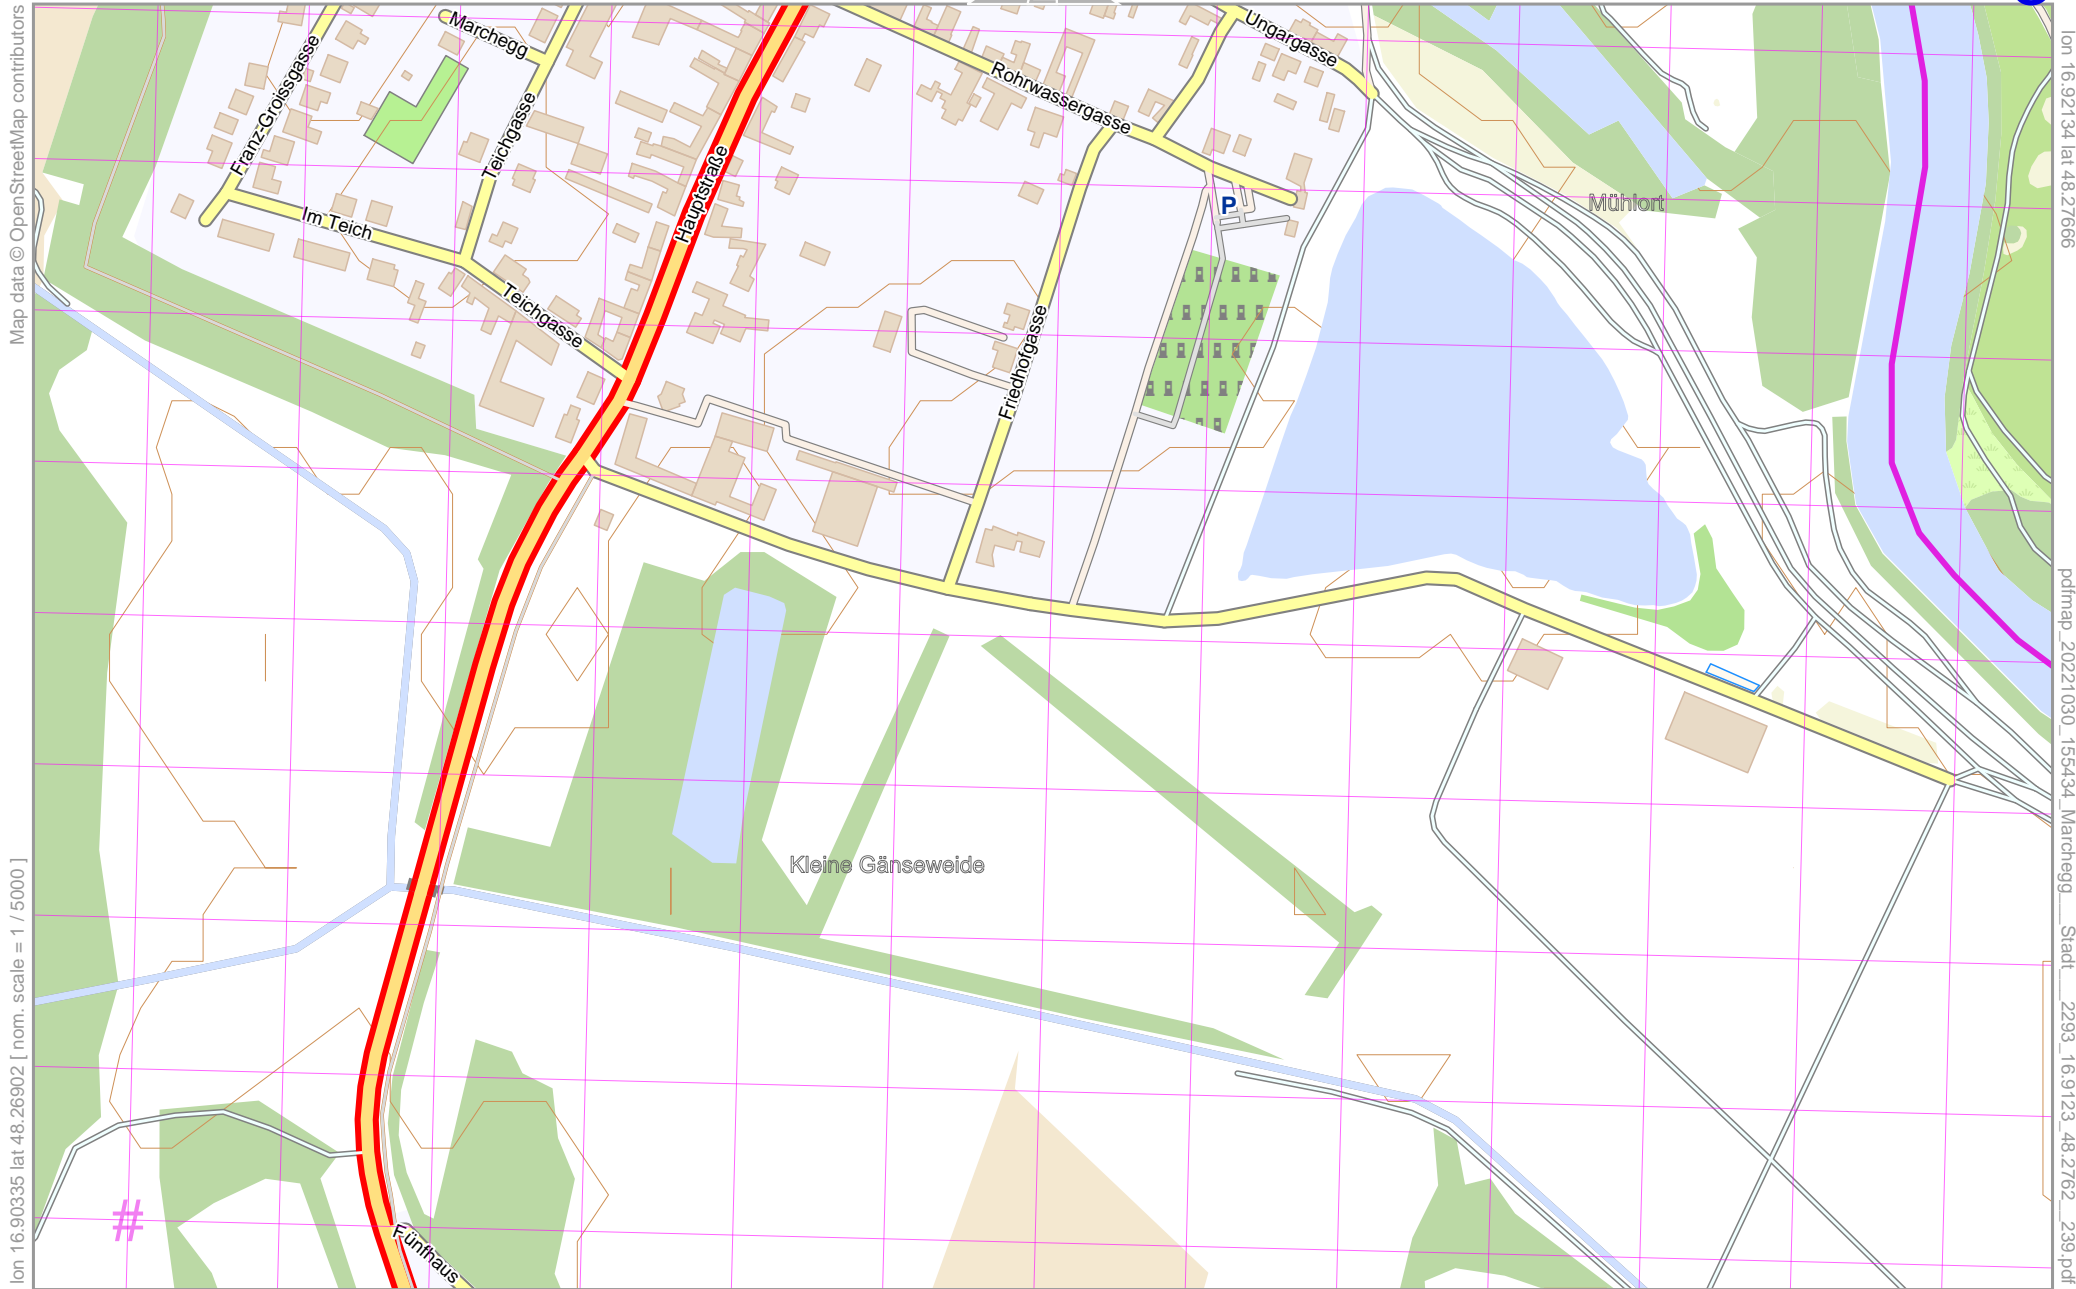

# Marchegg - Stadt | 2293

lon 16.92134 lat 48.28386

Map data © OpenStreetMap contributors

pdfmap\_20221030\_155434\_Marchegg\_Stadt\_2293\_16.9123\_48.2762\_239.pdf

lon 16.90335 lat 48.26902  
[ nom. scale = 1 / 10000 ]

# Marchegg - Stadt | 2293

Map data © OpenStreetMap contributors

lon 16.92134 lat 48.28386

pdfmap\_20221030\_155434\_Marchegg\_Stadt\_2293\_16.9123\_48.2762\_239.pdf

lon 16.90335 lat 48.27621 [ nom. scale = 1 / 5000 ]

# Marchegg - Stadt | 2293

3

Map data © OpenStreetMap contributors

lon 16.90335 lat 48.26902 [ nom. scale = 1 / 5000 ]

lon 16.92134 lat 48.27666

pdfmap\_20221030\_155434\_Marchegg\_Stadt\_2293\_16.9123\_48.2762\_239.pdf

# UTM: 33 U easting 641.30 km northing 5348.00 km  
 UTM-Grid-width = 100m  
 Contour interval = 20m