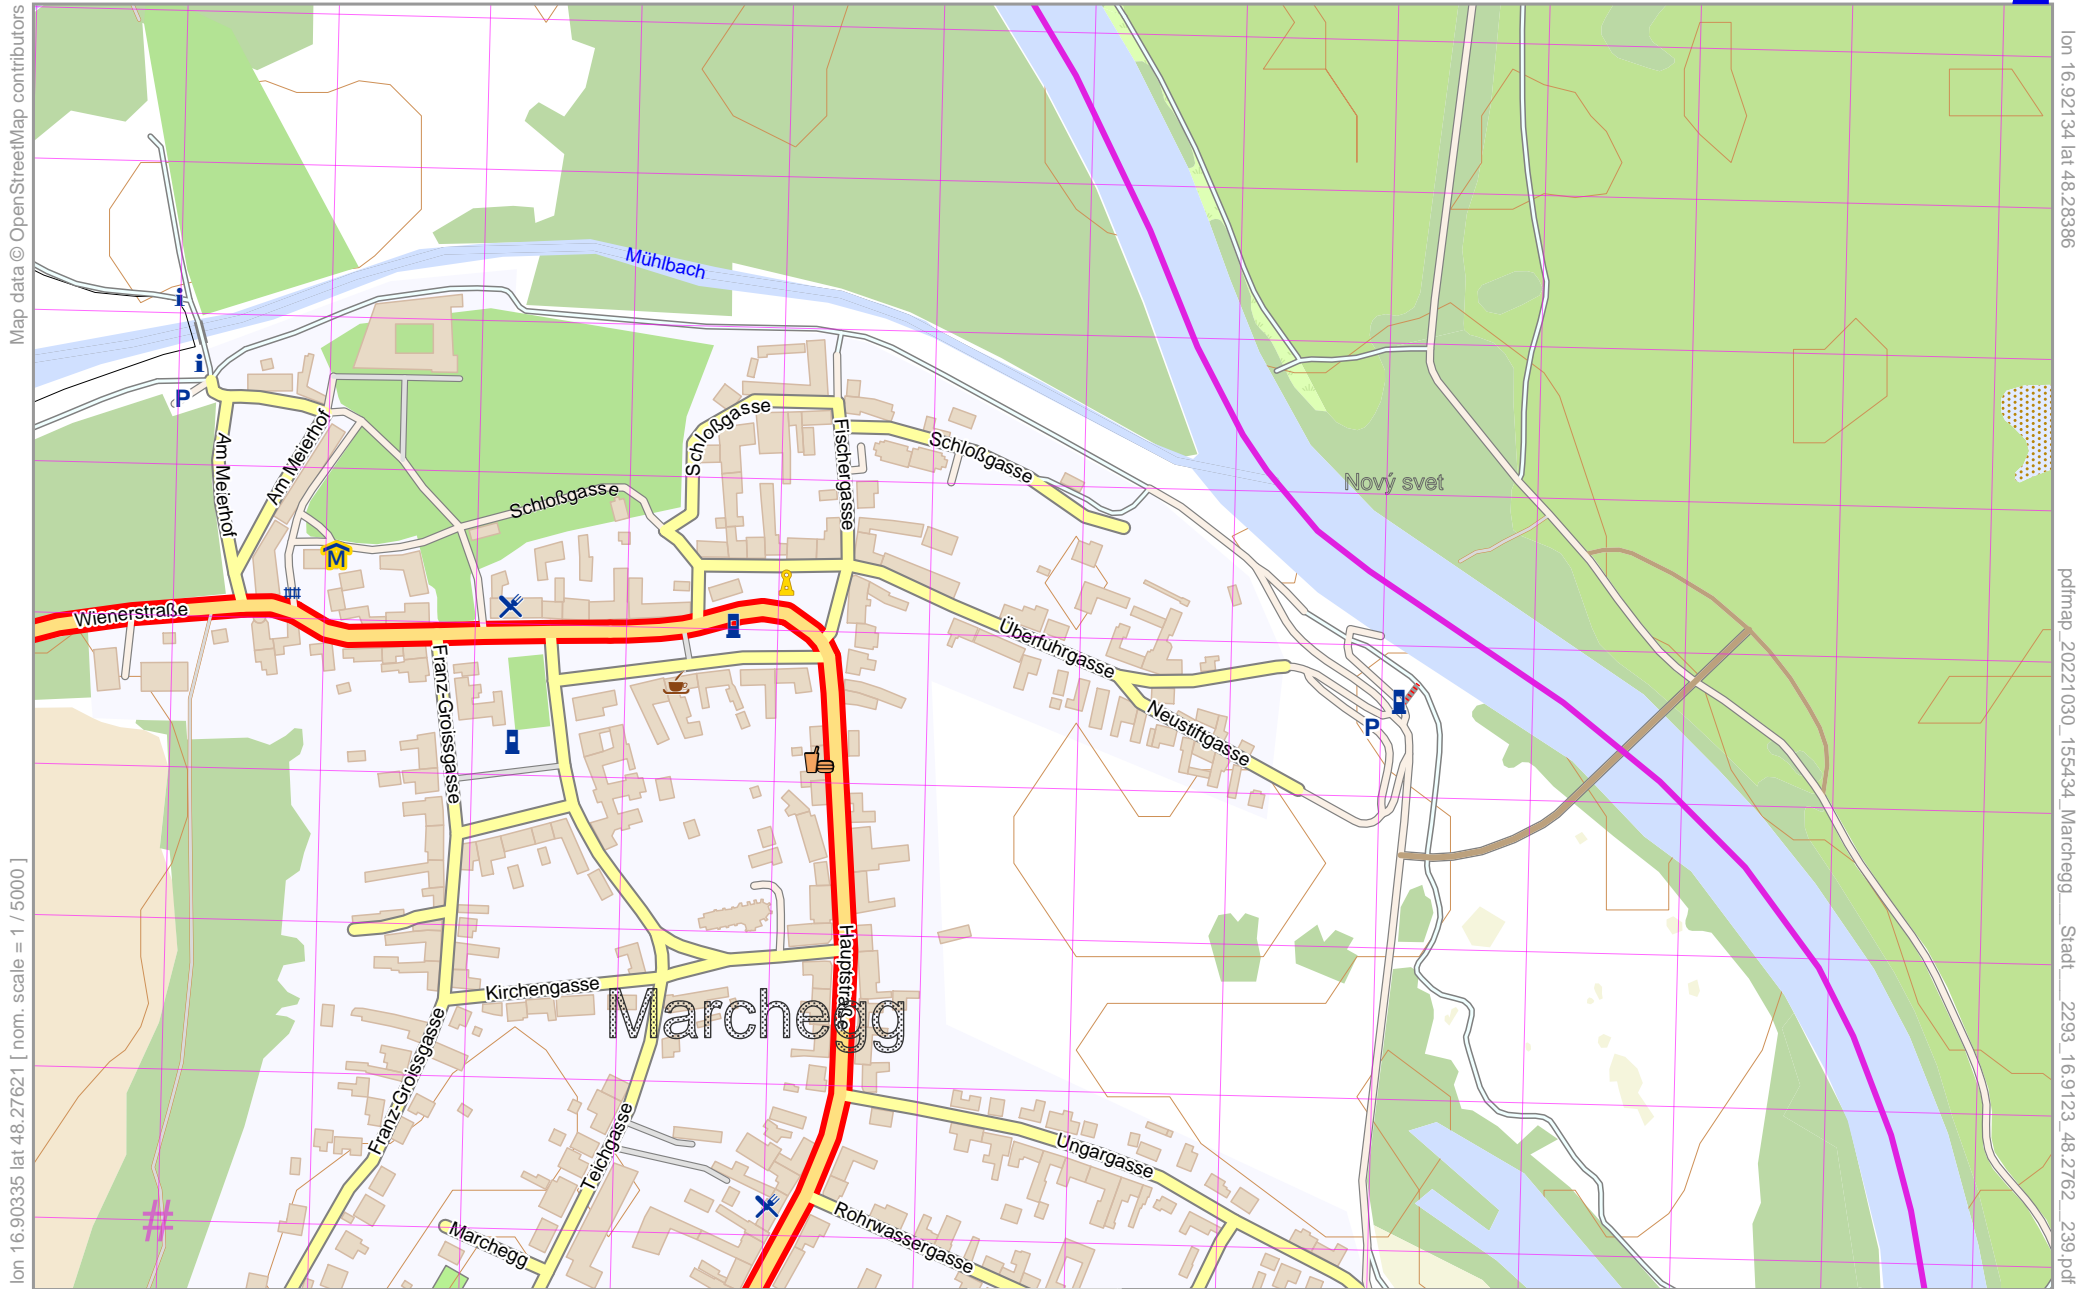

# Marchegg - Stadt | 2293

lon 16.92134 lat 48.28386

Map data © OpenStreetMap contributors

pdfmap\_20221030\_155434\_Marchegg\_Stadt\_2293\_16.9123\_48.2762\_239.pdf

lon 16.90335 lat 48.26902  
[ nom. scale = 1 / 10000 ]

# Marchegg - Stadt | 2293

Map data © OpenStreetMap contributors

lon 16.92134 lat 48.28386

pdfmap\_20221030\_155434\_Marchegg\_Stadt\_2293\_16.9123\_48.2762\_239.pdf

lon 16.90335 lat 48.27621 [ nom. scale = 1 / 5000 ]

# Marchegg - Stadt | 2293

3

Map data © OpenStreetMap contributors

lon 16.90335 lat 48.26902 [ nom. scale = 1 / 5000 ]

lon 16.92134 lat 48.27666

pdfmap\_20221030\_155434\_Marchegg\_Stadt\_2293\_16.9123\_48.2762\_239.pdf

# UTM: 33 U easting 641.30 km northing 5348.00 km  
 UTM-Grid-width = 100m  
 Contour interval = 20m